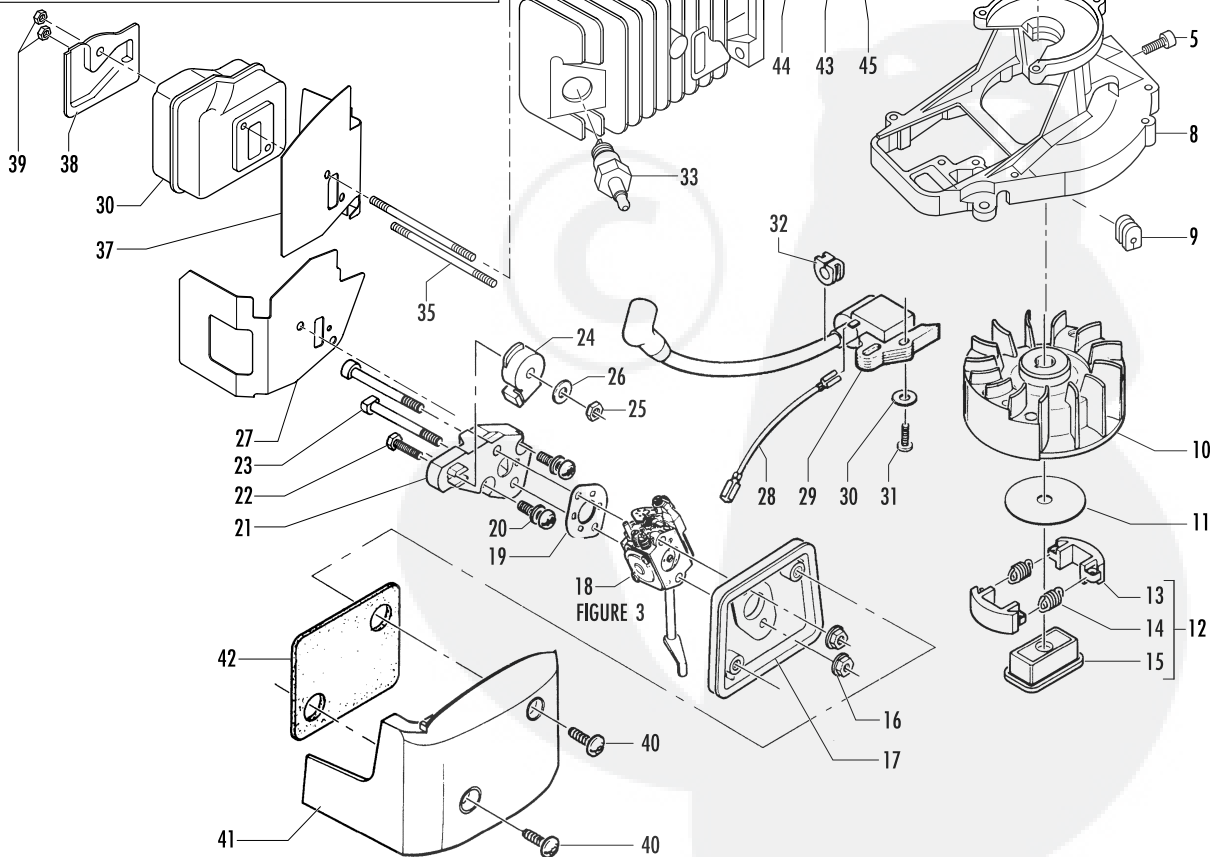

brand	MC CULLOCH - PARTNER

date	JUNE/02	SHEET 1/4

Model

VIRGINIA MH 542 - MH 555
PARTNER HG 17- HG 22
BRICOMARCHE BMTH 2555

Product number

24802300B - 24802400B
953900213 - 953900180
953900262