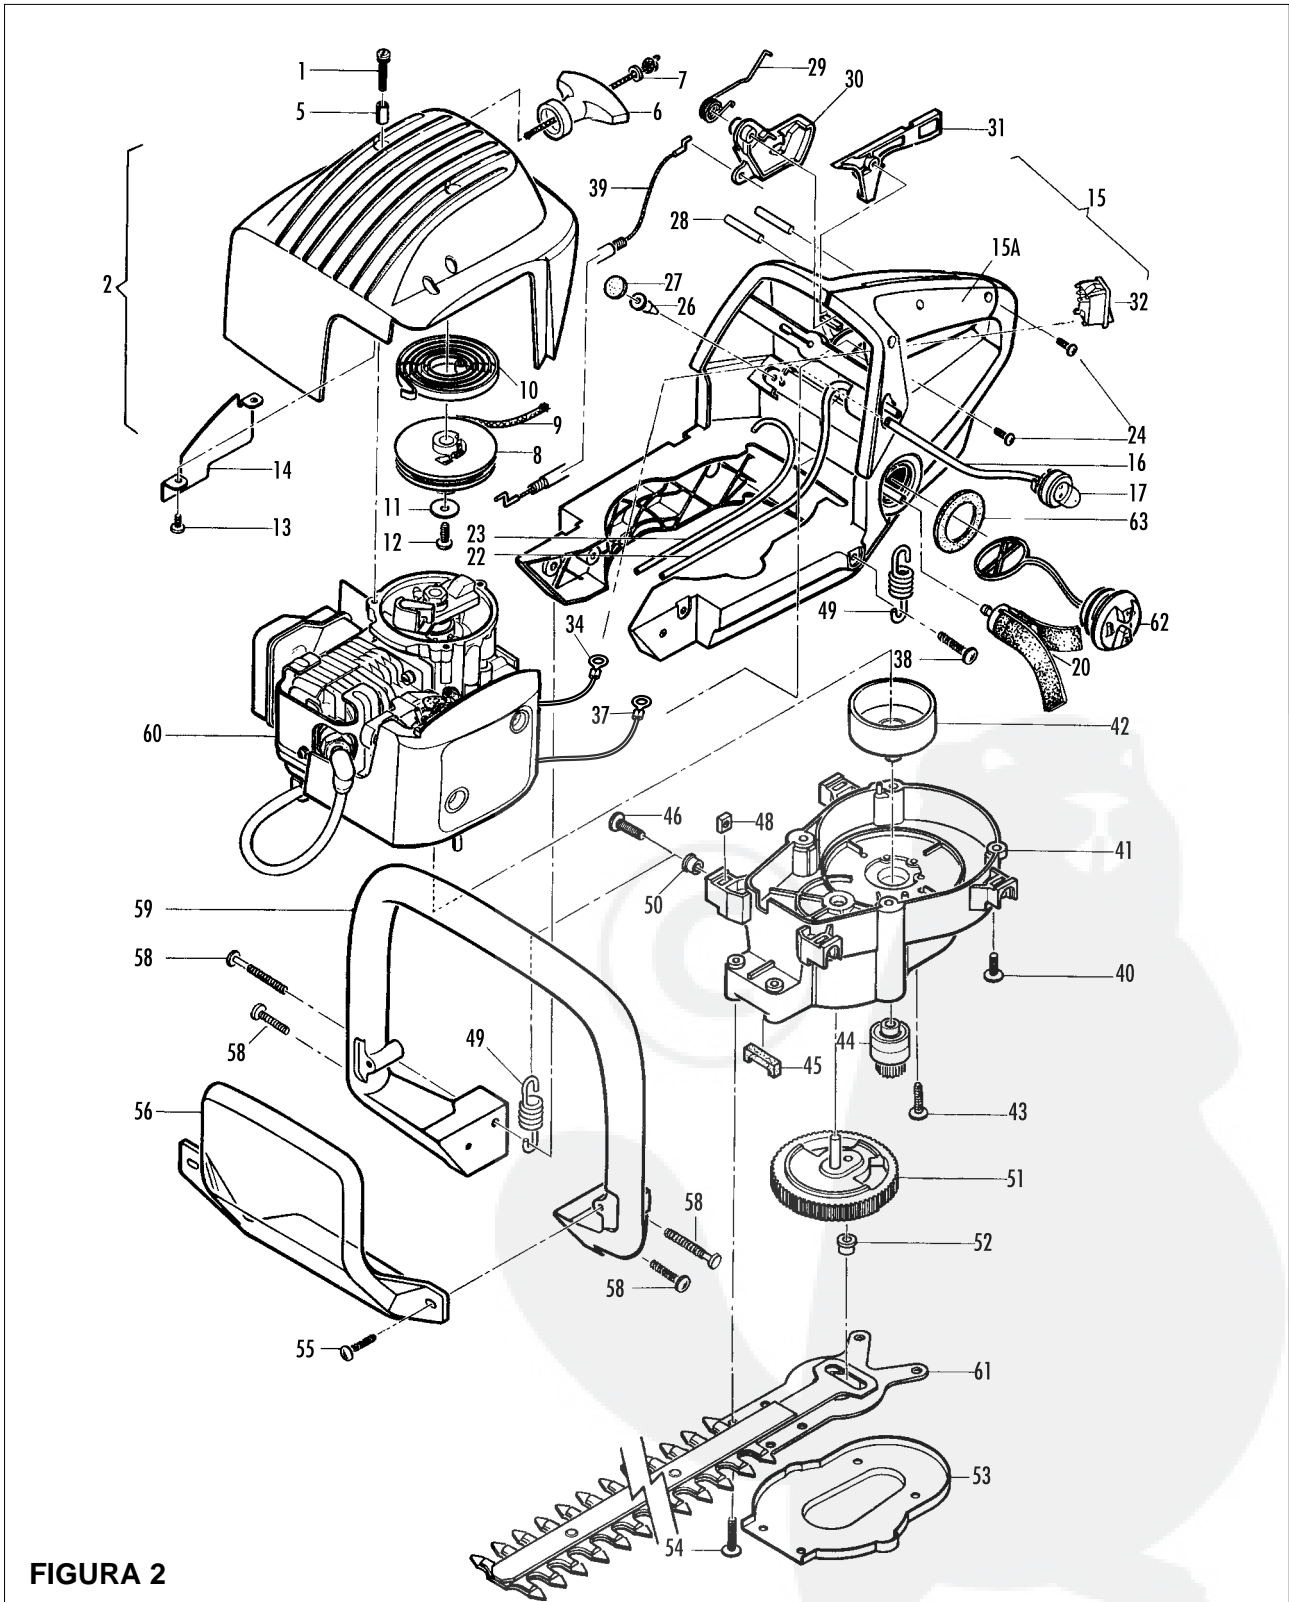

brand	MC CULLOCH - PARTNER

date	NOV/02	SHEET 1/4

Model	Prefix
VIRGINIA MH 542 - MH 555	07
PARTNER HG 17- HG 22	07
BRICOMARCHE BMTH 2555	07

Product number
953900128 - 953900129
953900213 - 953900180
953900262

FIGURA 2