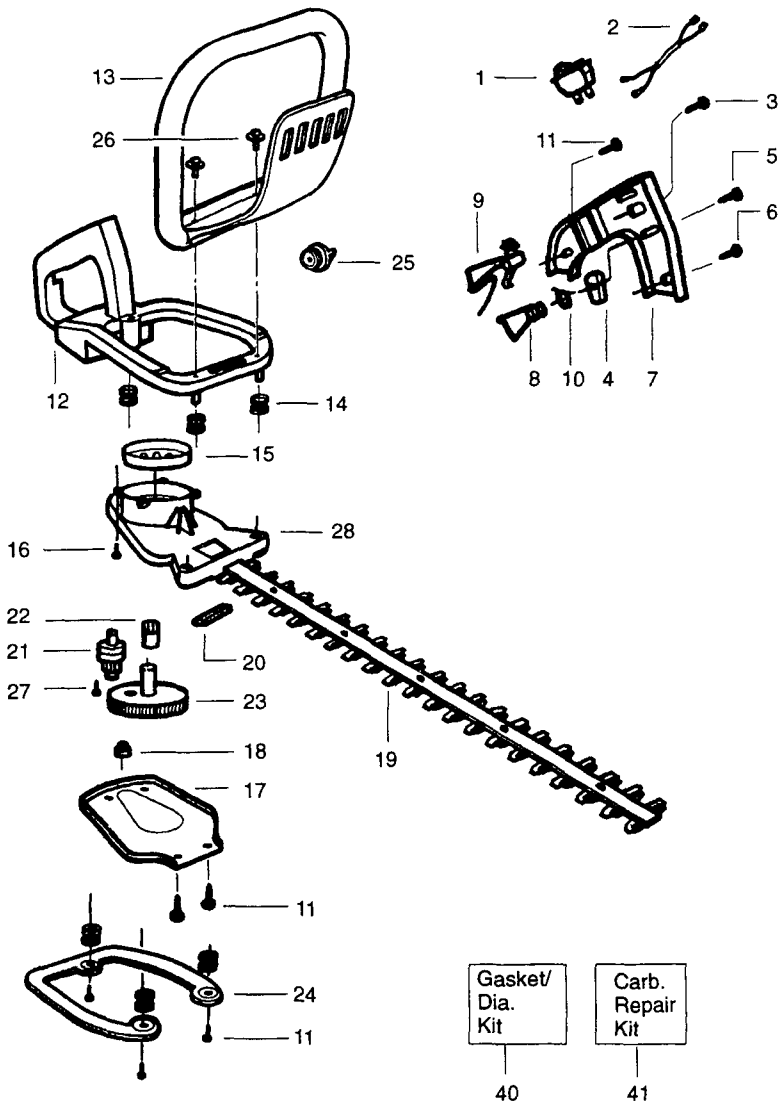

✓ = NEW PART NUMBER FOR THIS IPL

* = REFER TO THE SERVICE REFERENCE INDICATED FOR MORE INFORMATION. (LOCATED AT END OF IPL)

**Type 1 - Carburetor Number
#530035306 - WT-221**

**Type 2 - Carburetor Number
#530069682 - WT-379**