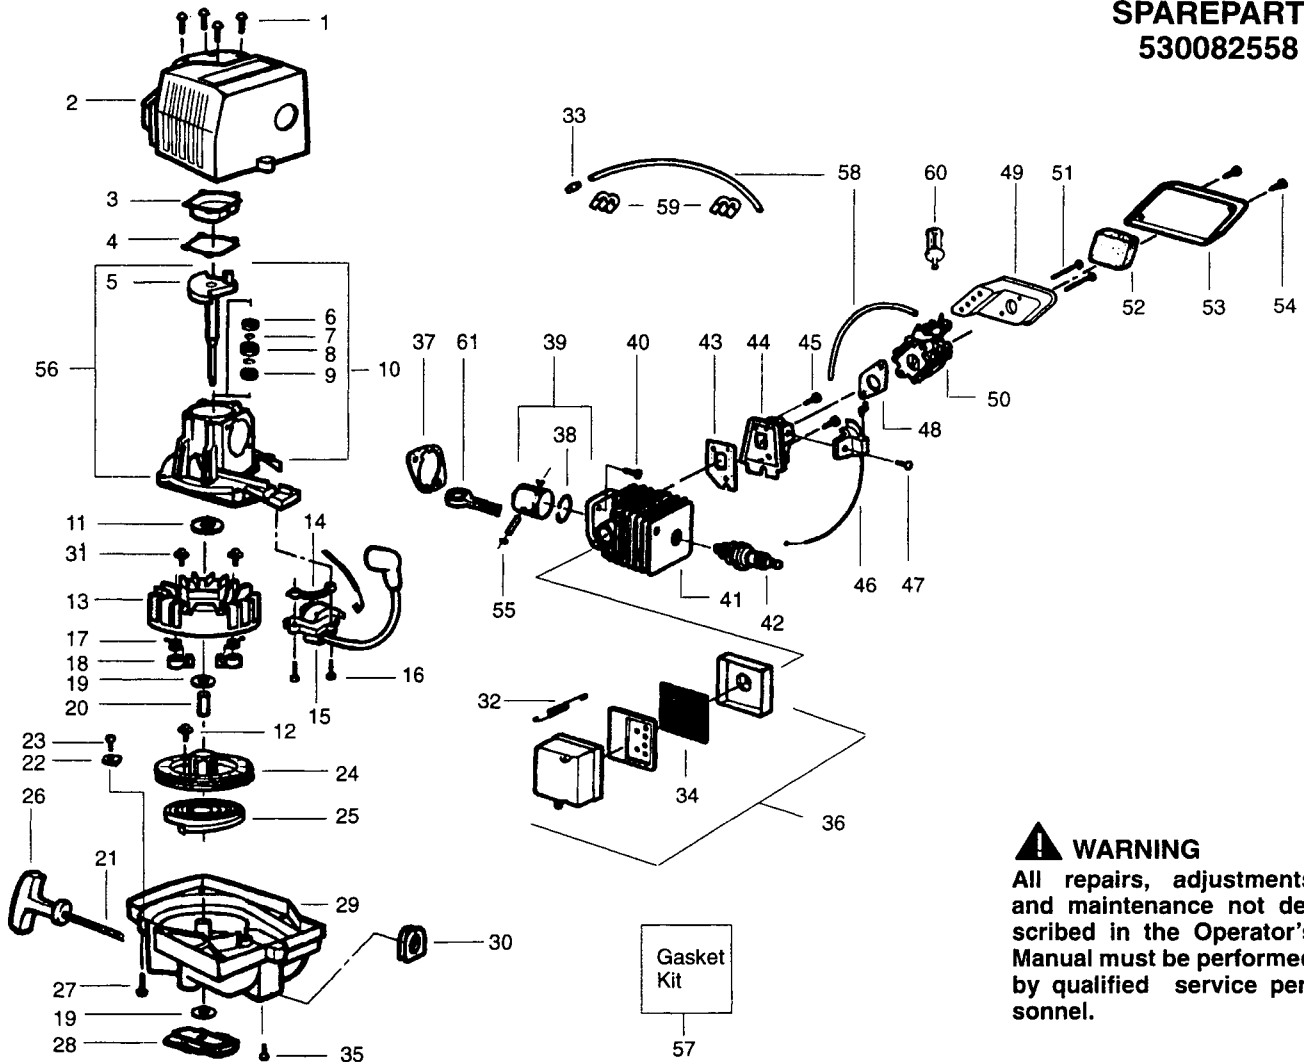

SPAREPARTS 530082558

⚠ WARNING
All repairs, adjustments and maintenance not described in the Operator's Manual must be performed by qualified service personnel.

Ref.	Part No.	Description	Ref.	Part No.	Description	Ref.	Part No.	Description
1.	530015810	Screw	25.	530042085	Starter Spring	49.	530036192	Air Box
2.	530038014	Shroud	26.	530027569	Starter Handle	50.	-	Carburetor
3.	530029929	Crankcase Cover	27.	530015886	Screw		530035306	Type 1 WT 221
4.	530019181	Gasket-Shrd./C'case	28.	530014396	Clutch Ass'y. Kit		5300069682	Type 2 WT 379
5.	530014307	Crankshaft Ass'y.	29.	530014635	Fan Housing Ass'y.	51.	530015849	Screw
6.	530032125	Inner Bearing	30.	530019182	Grommet-Ignit. Module	52.	530029934	Air Filter Foam
7.	530015945	Retainer-C'case	31.	530015882	Screw	53.	530036193	Air Filter Cover
8.	530019179	Crankcase Seal	32.	530016197	Muffler Spring	54.	530015635	Screw
9.	530032124	Outer Bearing	33.	530023877	Fuel Line Fitting	55.	530015162	Piston Pin Retainer
10.	★★★★	Crankcase Ass'y. (Incl. 6-9)-Ser. Ref. 1	34.	530036180	Muffler Screen	56.	★★★★	C'case & C'shaft Assy. (Incl. 5 & 10)-Ser. Ref. 1
11.	530015941	Retaining Ring - (C'shaft)	35.	530015934	Screw		530015162	
12.	530016080	Screw	36.	530069352	Muffler Kit	57.	★★★★	Gasket Kit-Service Ref 1
13.	530039149	Flywheel Ass'y.	37.	530019223	Cylinder Gasket			(Incl. 4, 37, 43 & 48)
14.	530036145	Spacer-Ignit. Mod.	38.	530029924	Piston Ring	58.	530069599	Fuel Line Kit (Incl. Fuel and Vent lines)
15.	530052266	Ignition Module	39.	-	Piston Kit (Incl. 38 & 55)	59.	530016103	Retainer Clip
16.	530015954	Screw		530069350	Type 1	60.	530014362	Fuel Pick-up Ass'y.
17.	530047570	Spring-Starter Dog		530069613	Type 2	61.	530069615	Connecting Rod Kit
18.	530029939	Starter Dog	40.	530015953	Screw			
19.	530015828	Washer-Flat	41.	★★★★	Cylinder-Ser. Ref 1			
20.	530015930	Flywheel Spacer	42.	503235008	Spark Plug (RCJ-8Y)			
21.	530069232	Rope Kit	43.	530019233	Gasket-Cylinder/Carb. Adaptor			
22.	530015963	Retainer	44.	530049024	Carb. Adaptor			
23.	530015496	Screw	45.	530016014	Screw			
24.	530069353	Starter Pulley Kit	46.	530014384	Throttle Cable Ass'y.			
			47.	530015775	Screw			
			48.	530019194	Gasket-Carburetor			
							Not Shown	
								Operator's Manual
								European
								Scandinavian

✓ = NEW PART NUMBER FOR THIS IPL

* = REFER TO THE SERVICE REFERENCE INDICATED FOR MORE INFORMATION. (LOCATED AT END OF IPL)