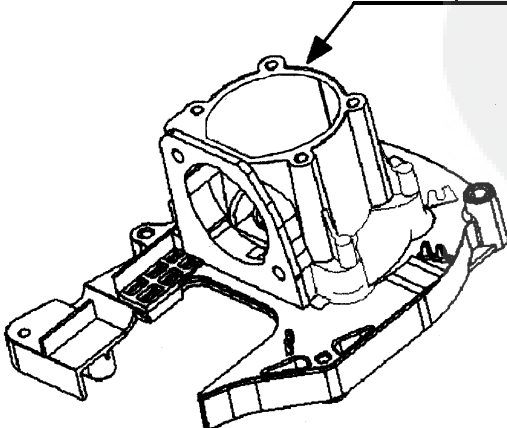

*****SERVICE REFERENCE #2*****

Note: When replacing item# 4 on TYPE 4, please note if the surface indicated by the arrow is flat or has a beveled edge and order accordingly.

(A) Flat Surface - 530-019181 Gasket

(B) Beveled surface - 530-054624 O-ring

A