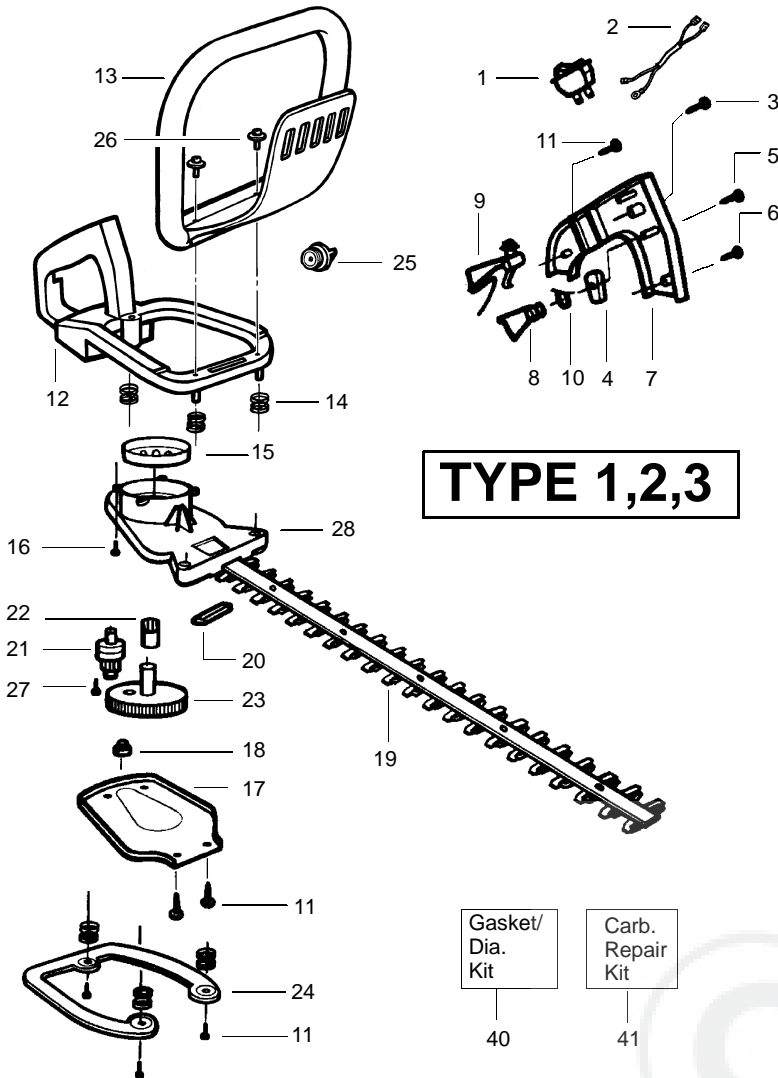

Type 1 -Carburetor Number
#530035306 - WT-221

Type 2,3 -Carburetor Number
#530069682 - WT-379