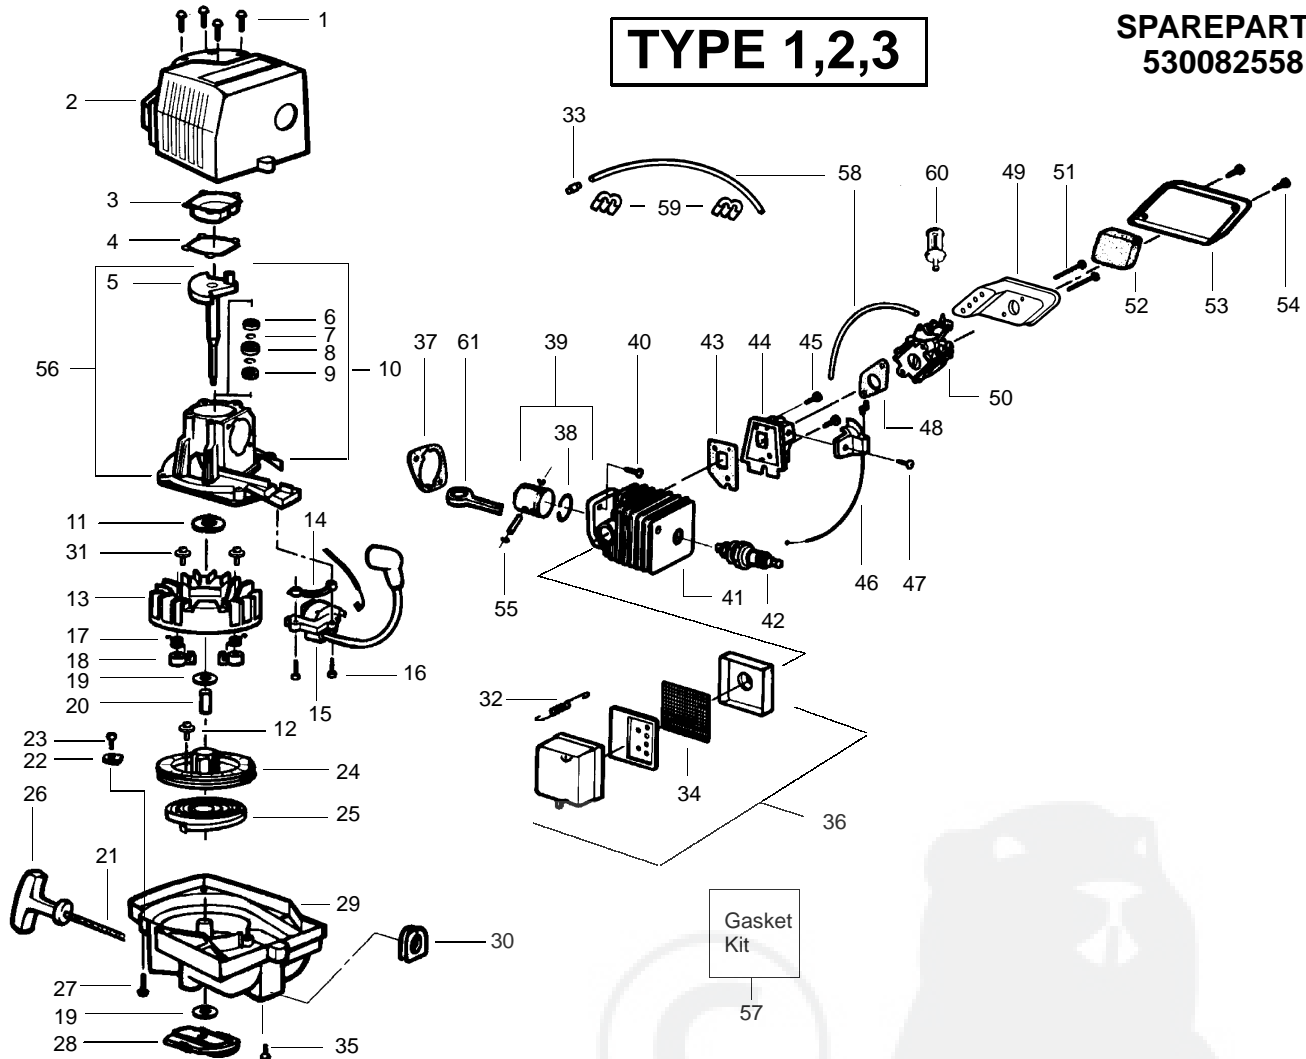

TYPE 1,2,3

SPAREPARTS
530082558

Ref.	Part No.	Description	Ref.	Part No.	Description	Ref.	Part No.	Description
1.	530015810	Screw	25.	530042085	Starter Spring	48.	530019194	Gasket-Carburetor
2.	530038014	Shroud	26.	530027569	Starter Handle	49.	530036192	Air Box
3.	530029929	Crankcase Cover	27.	530015886	Screw	50.	-	Carburetor
4.	530019181	Gasket-Shrd./C'case	28.	530014396	Clutch Ass'y. Kit		530035306	Type 1 WT 221
5.	530014307	Crankshaft Ass'y.	29.	530014635	Fan Housing Ass'y.		530069682	Type 2,3 WT 379
6.	530032125	Inner Bearing	30.	530019182	Grommet-Ignit. Module	51.	530015849	Screw
7.	530015945	Retainer Ring-C'case	31.	530015882	Screw	52.	530029934	Air Filter Foam
8.	530019179	Crankcase Seal	32.	530016197	Muffler Spring	53.	530036193	Air Filter Cover
9.	530032124	Outer Bearing	33.	530023877	Fuel Line Fitting	54.	530015635	Screw
10.	★★★★★	Crankcase Ass'y. (Incl. 6-9)-Ser. Ref. 1	34.	530036180	Muffler Screen	55.	530015162	Piston Pin Retainer
11.	530015941	Retaining Ring - (C'shaft)	35.	530015934	Screw	56.	★★★★★	C'case & C'shaft Assy. (Incl. 5 & 10)-Ser. Ref 1
12.	530016080	Screw	36.	530069659	Muffler Kit	57.	★★★★★	Gasket Kit-Service Ref 1 (Incl. 4, 37, 43 & 48)
13.	530039149	Flywheel Ass'y.	37.	530019223	Cylinder Gasket	58.	530069599	Fuel Line Kit (Incl. (Fuel and Vent lines)
14.	530036145	Spacer-Ignit. Mod.	38.	530029924	Piston Ring	59.	530016103	Retainer Clip
15.	530052266	Ignition Module	39.	-	Piston Kit (Incl. 38 & 55) Type 1 Type 2,3	60.	530095646	Fuel Pick-up Ass'y.
16.	530015954	Screw	40.	530015953	Screw	61.	530069615	Connecting Rod Kit
17.	530047570	Spring-Starter Dog	41.	★★★★★	Cylinder-Ser. Ref 1			
18.	530029939	Starter Dog	42.	503235008	Spark Plug (RCJ-8Y)			
19.	530015828	Washer-Flat	43.	530019233	Gasket-Cylinder/Carb. Adaptor			
20.	530015930	Flywheel Spacer	44.	530049024	Carb. Adaptor		Not Shown	
21.	530069232	Rope Kit	45.	530016014	Screw			
22.	530015963	Retainer	46.	530014384	Throttle Cable Ass'y.			
23.	530015496	Screw	47.	530015775	Screw			
24.	530069353	Starter Pulley Kit						Operator's Manual European Scandinavian

✓ = NEW PART NUMBER FOR THIS IPL   ★ = REFER TO THE SERVICE REFERENCE INDICATED FOR MORE INFORMATION. (LOCATED AT END OF IPL)
● = THESE PARTS ARE ILLUSTRATED FOR CLARITY. ORDER COMPLETE ASSEMBLY.