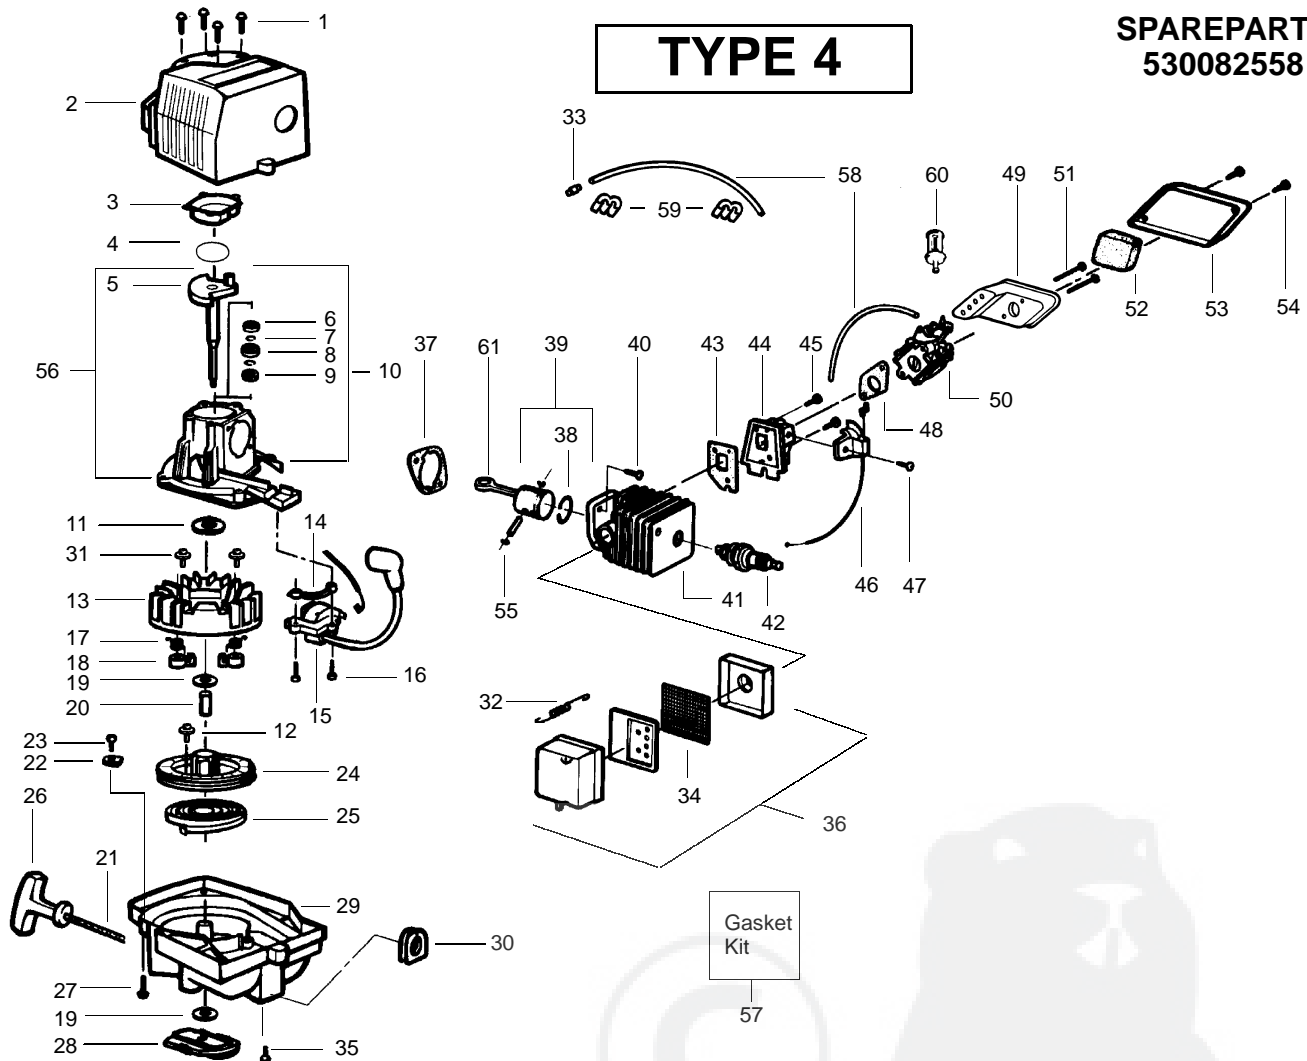

✓ = NEW PART NUMBER FOR THIS IPL ★ = REFER TO THE SERVICE REFERENCE INDICATED FOR MORE INFORMATION. (LOCATED AT END OF IPL)
● = THESE PARTS ARE ILLUSTRATED FOR CLARITY. ORDER COMPLETE ASSEMBLY.

TYPE 4

**SPAREPARTS
530082558**

✓ = NEW PART NUMBER FOR THIS IPL ★ = REFER TO THE SERVICE REFERENCE INDICATED FOR MORE INFORMATION. (LOCATED AT END OF IPL)
● = THESE PARTS ARE ILLUSTRATED FOR CLARITY. ORDER COMPLETE ASSEMBLY.

Type 1 -Carburetor Number
#530035306 - WT-221

✓ = NEW PART NUMBER FOR THIS IPL

* = REFER TO THE SERVICE REFERENCE INDICATED FOR MORE INFORMATION. (LOCATED AT END OF IPL)

Carburetor Number #53006982 C1U-W4

Ref.	Part No.	Description	Ref.	Part No.	Description
1.	530029954	Ignition Switch	18.	530032121	Bushing Blade
2.	530054133	Lead Wire/Switch Assy	19.	530403229	Blade Ass'y.
3.	530015775	Screw	20.	530029948	Blade Seal
4.	530029958	Trigger Lever	21.	530036228	Pinion Ass'y.
5.	530015940	Screw	22.	530016013	Gear Bearing
6.	530015770	Screw	23.	530069355	Drive Gear Ass'y.
7.	530038305	Handle Cover	24.	530036046	Isolator Plate
8.	530053884	Throttle Trigger	25.	530047877	Fuel Cap Ass'y.
9.	530053900	Throttle Lockout	26.	530015955	Screw
10.	530036123	Trigger Spring	27.	530015805	Screw
11.	530015934	Screw	28.	530014399	Gear Box Ass'y. (Incl. 21, 22 & 27)
12.	530047879	Rear Handle/Tank Ass'y.	29.	530049128	Cap-Limiter High
13.	530094992	Front Handle	30.	530049129	Cap-Limiter-Low
14.	530029946	Spring	31.	530069867	Carburetor Repair Kit (KIT=Contents)
15.	530056069	Clutch & Drum Ass'y.	32.	530069866	Gasket Diaphragm Kit (• = Contents)
16.	530015886	Screw			
17.	530029916	Gear Box Plate			