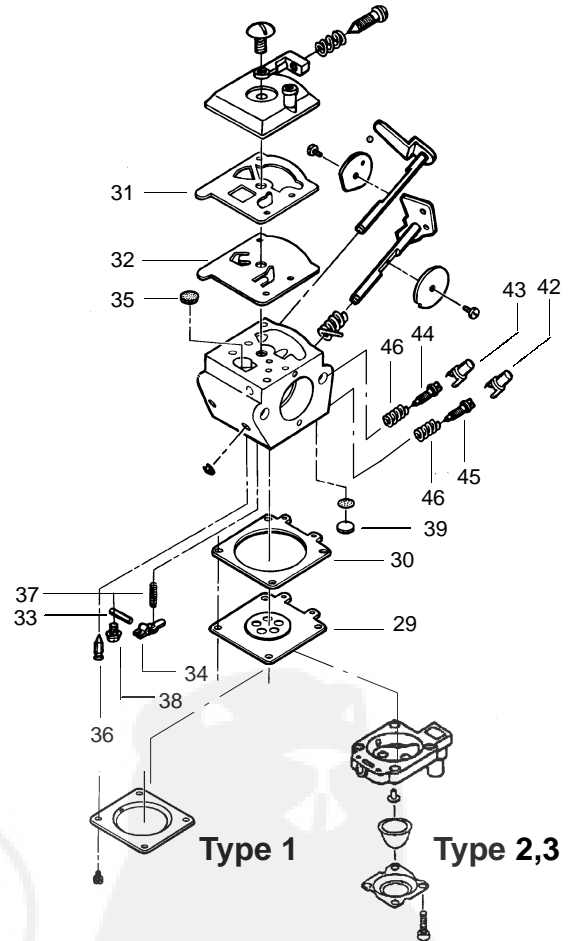

✓ = NEW PART NUMBER FOR THIS IPL ★ = REFER TO THE SERVICE REFERENCE INDICATED FOR MORE INFORMATION. (LOCATED AT END OF IPL)
● = THESE PARTS ARE ILLUSTRATED FOR CLARITY. ORDER COMPLETE ASSEMBLY.

TYPE 4

**SPAREPARTS
530082558**

Type 2,3 -Carburetor Number
#530069682 - WT-379

Ref.	Part No.	Description	Ref.	Part No.	Description	Ref.	Part No.	Description
1.	530029954	Ignition Switch	26.	530015955	Screw	41.	-	Carb. Repair Kit
2.	530054133	Lead Wire/Switch Assy	27.	530015805	Screw		530035312	Type 1
3.	530015775	Screw	28.	530014399	Gear Box Ass'y. (Incl. 21, 22 & 27)		-	(Incl. 33-40)
4.	530029958	Trigger Lever	TYPE 1 ONLY (INCL. 29-40)				-	Type 2,3
5.	530015940	Screw					530069656	Walbro
6.	530015770	Screw			530069867	Zama	Primer Bulb)	
7.	530038305	Handle Cover	29.	530035014	Metering Diaphragm	TYPE 2,3 ONLY (INCL. 42 & 43)		
8.	530053884	Throttle Trigger	30.	530035320	Metering Diaphragm Gasket			
9.	530053900	Throttle Lockout	31.	530035164	Fuel Pump Gasket	43.	530049129	Limiter Cap-Low
10.	530036123	Trigger Spring	32.	530035166	Fuel Pump Diaphragm	44.	-	Needle-High
11.	530015934	Screw	33.	530035028	Metering Pin		530035407	Walbro
12.	530047879	Rear Handle/Tank Ass'y.	34.	530035031	Metering Lever		530035443	Zama
13.	530094992	Front Handle	35.	530035178	Fuel Inlet Screen	45.	-	Needle-Low
14.	530029946	Spring	36.	530035106	Inlet Needle Valve		530035408	Walbro
15.	530048113	Clutch & Drum Ass'y.	37.	530035139	Metering Lever Spring		530035444	Zama
16.	530015814	Screw	38.	530035236	Metering Lever Pin Screw	46.	-	Needle Spring
17.	530029916	Gear Box Plate	39.	530035162	Welch Plug		530035293	Walbro
18.	530032121	Bushing Blade	40.	-	Gasket/Diaphragm Kit (Incl. 29-32)		530035445	Zama
19.	530403229	Blade Ass'y.		530035313	Walbro			
20.	530029948	Blade Seal		530069866	Zama			
21.	530036228	Pinion Ass'y.						
22.	530016013	Gear Bearing						
23.	530069355	Drive Gear Ass'y.						
24.	530036046	Isolator Plate						
25.	530036965	Fuel Cap Ass'y.						