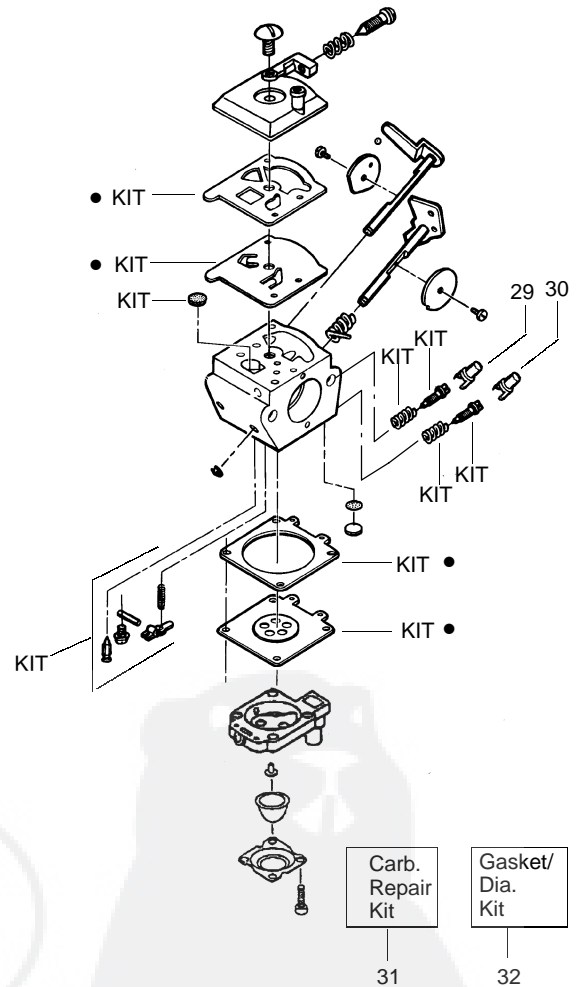

Ref.	Part No.	Description	Ref.	Part No.	Description
1.	530029954	Ignition Switch	18.	530032121	Bushing Blade
2.	530054133	Lead Wire/Switch Assy	19.	530403229	Blade Ass'y.
3.	530015775	Screw	20.	530029948	Blade Seal
4.	530029958	Trigger Lever	21.	530036228	Pinion Ass'y.
5.	530015940	Screw	22.	530016013	Gear Bearing
6.	530015770	Screw	23.	530069355	Drive Gear Ass'y.
7.	530038305	Handle Cover	24.	530036046	Isolator Plate
8.	530053884	Throttle Trigger	25.	530047877	Fuel Cap Ass'y.
9.	530053900	Throttle Lockout	26.	530015955	Screw
10.	530036123	Trigger Spring	27.	530015805	Screw
11.	530015934	Screw	28.	530014399	Gear Box Ass'y. (Incl. 21, 22 & 27)
12.	530047879	Rear Handle/Tank Ass'y.	29.	530049128	Cap-Limiter High
13.	530094992	Front Handle	30.	530049129	Cap-Limiter-Low
14.	530029946	Spring	31.	530069867	Carburetor Repair Kit (KIT=Contents)
15.	530056069	Clutch & Drum Ass'y.	32.	530069866	Gasket Diaphragm Kit (• = Contents)
16.	530015886	Screw			
17.	530029916	Gear Box Plate			

✓ = NEW PART NUMBER FOR THIS IPL

★ = REFER TO THE SERVICE REFERENCE INDICATED FOR MORE INFORMATION. (LOCATED AT END OF IPL)