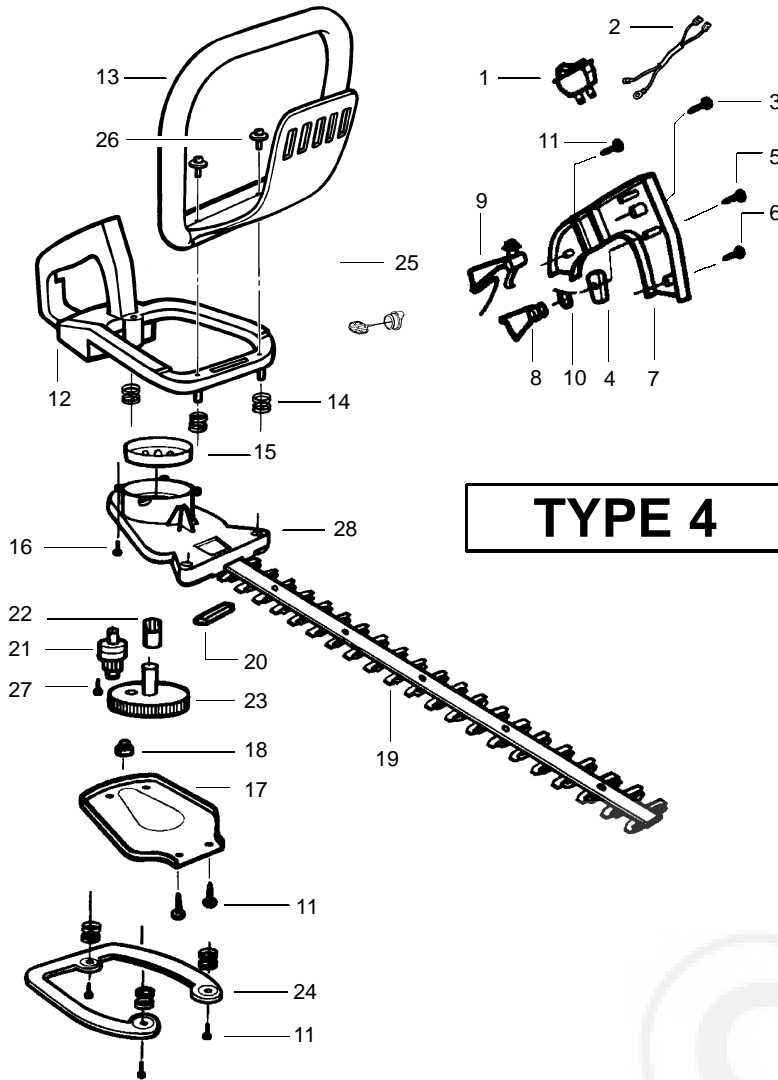

Carburetor Number #53006982 C1U-W4