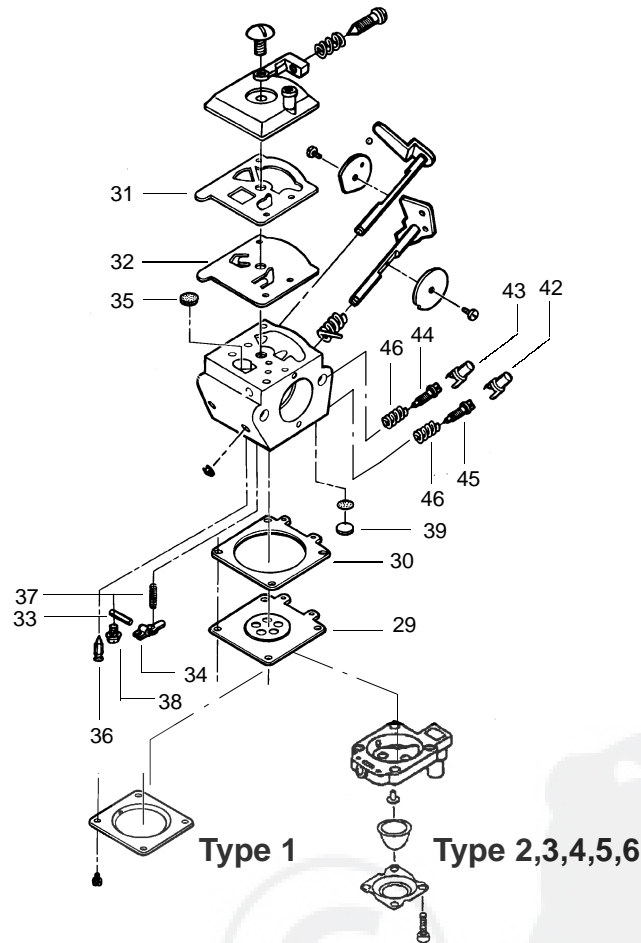

TYPE 1-6

SPAREPARTS
530082558

Type 1 -Carburetor Number
#530035306 - WT-221

Type 2,3 -Carburetor Number
#530069692 - WT-379

Type 4,5,6 -Carburetor Number
#530069682 - C1U-W4

Ref.	Part No.	Description	Ref.	Part No.	Description
29.	530035014	Metering Diaphragm	41.	-	Carb. Repair Kit
30.	530035320	Metering Diaphragm Gasket		530035312	Type 1
31.	530035164	Fuel Pump Gasket		-	(Incl. 33-40)
32.	530035166	Fuel Pump Diaphragm		-	Type 2
33.	530035028	Metering Pin		-	(Incl. 33-40, 42-46 &
34.	530035031	Metering Lever		-	Primer Bulb)
35.	530035178	Fuel Inlet Screen		530069656	Walbro
36.	530035106	Inlet Needle Valve		530069969	Zama
37.	530035139	Metering Lever Spring			
38.	530035236	Metering Lever Pin Screw			
39.	530035162	Welch Plug	42.	530038479	Limiter Cap-High
40.	-	Gasket/Diaphragm	43.	530038478	Limiter Cap-Low
		Kit (Incl. 29-32)			
	530069844	Walbro	44.	-	Needle-High
	530069866	Zama		530035407	Walbro
				530035443	Zama
			45.	-	Needle-Low
				530035408	Walbro
				530035444	Zama
			46.	-	Needle Spring
				530035293	Walbro
				530035445	Zama