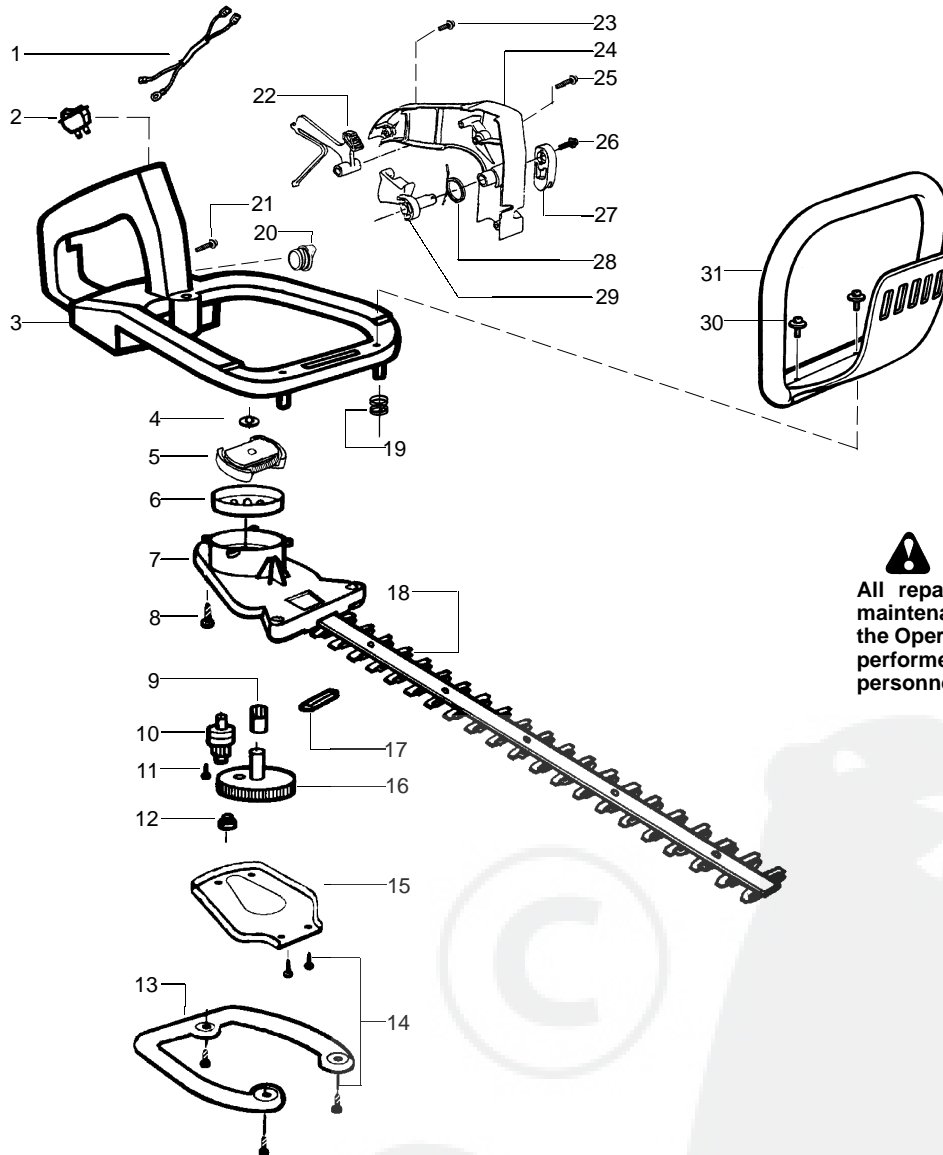

TYPE 5

SPAREPARTS
530082558

WARNING

All repairs, adjustments and maintenance not described in the Operator's Manual must be performed by qualified service personnel.

Ref.	Part No.	Description	Ref.	Part No.	Description
1.	530054133	Assy-Leadwire/Switch (Incl.#2)	17.	530029948	Seal-Blade (Felt)
2.	530029954	Switch-Ignition	18.	530403229	Assy-Blade 22"
3.	530047879	Assy-Rear Handle & Tank	19.	530029946	Spring
4.	530015828	Washer-Clutch	20.	530047877	Assy-Fuel Cap
5.	530014396	Kit-Clutch Assy.	21.	530015770	Screw
6.	530056069	Assy-Drum	22.	530053900	Lockout-Throttle
7.	✓ 530096102	Assy-Gear Box (incl.# 9-11)	23.	530015934	Screw
8.	530015886	Screw	24.	530038305	Cover-Handle
9.	530016013	Bearing-Gear	25.	530015940	Screw
10.	✓ 530096009	Assy-Pinion	26.	530015775	Screw
11.	530015805	Screw	27.	530029958	Lever-Trigger
12.	530032121	Bushing-Blade	28.	530036123	Spring-Trigger
13.	530036046	Plate-Isolator	29.	530053884	Trigger
14.	530015934	Screw	30.	530015955	Screw
15.	530029916	Cover-Gear Box Plate	31.	530094992	Handle-Front
16.	✓ 530071690	Kit-Drive Gear Ass'y. (Incl. #12)			

✓ = NEW PART NUMBER FOR THIS IPL   * = REFER TO THE SERVICE REFERENCE INDICATED FOR MORE INFORMATION. (LOCATED AT END OF IPL)
● = THESE PARTS ARE ILLUSTRATED FOR CLARITY. ORDER COMPLETE ASSEMBLY.