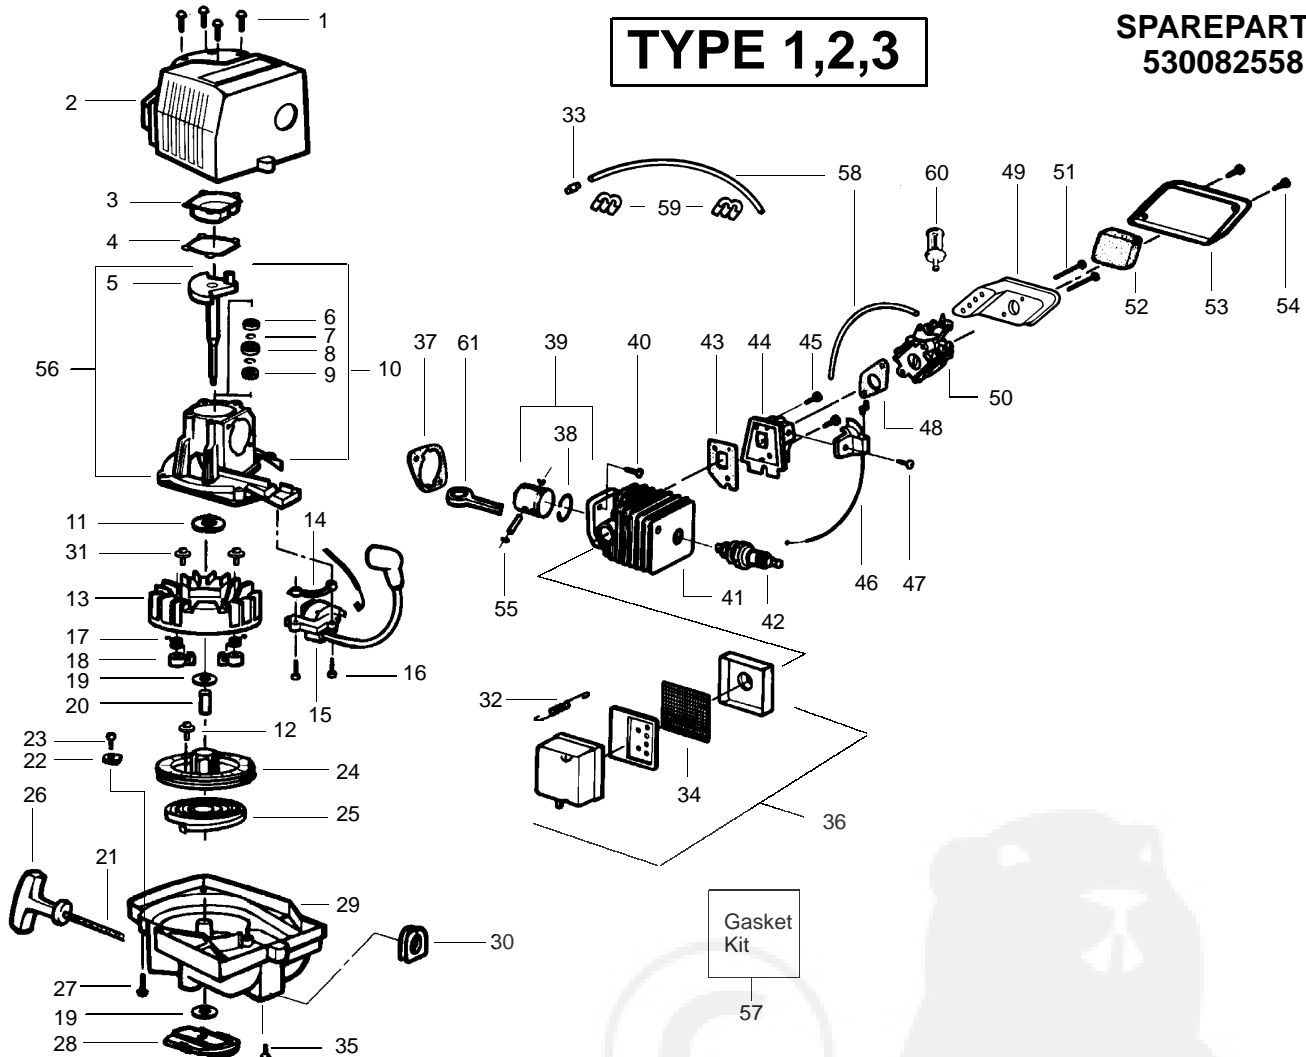

TYPE 1,2,3

SPAREPARTS 530082558

Ref.	Part No.	Description	Ref.	Part No.	Description	Ref.	Part No.	Description
1.	530015810	Screw	25.	530042085	Starter Spring	48.	530019194	Gasket-Carburetor
2.	530038014	Shroud	26.	530027569	Starter Handle	49.	530036192	Air Box
3.	530029929	Crankcase Cover	27.	530015886	Screw	50.	-	Carburetor
4.	530019181	Gasket-Shrd./C'case	28.	530014396	Clutch Ass'y. Kit		530035306	Type 1 WT 221
5.	530014307	Crankshaft Ass'y.	29.	530014635	Fan Housing Ass'y.		530069682	Type 2,3 WT 379
6.	530032125	Inner Bearing	30.	530019182	Grommet-Ignit. Module	51.	530015849	Screw
7.	530015945	Retainer Ring-C'case	31.	530015882		52.	530029934	Air Filter Foam
8.	530019179	Crankcase Seal	32.	530016197	Muffler Spring	53.	530036193	Air Filter Cover
9.	530032124	Outer Bearing	33.	530023877	Fuel Line Fitting	54.	530015635	Screw
10.	★★★★★	Crankcase Ass'y. (Incl. 6-9)-Ser. Ref. 1	34.	530036180	Muffler Screen	55.	530015162	Piston Pin Retainer
11.	530015941	Retaining Ring - (C'shaft)	35.	530015934	Screw	56.	★★★★★	C'case & C'shaft Assy. (Incl. 5 & 10)-Ser. Ref 1
12.	530016080	Screw	36.	530069659	Muffler Kit	57.	★★★★★	Gasket Kit-Service Ref 1
13.	530039149	Flywheel Ass'y.	37.	530019223	Cylinder Gasket			(Incl. 4, 37, 43 & 48)
14.	530036145	Spacer-Ignit. Mod.	38.	530029924	Piston Ring	58.	530069599	Fuel Line Kit (Incl. Fuel and Vent lines)
15.	530052266	Ignition Module	39.	-	Piston Kit (Incl. 38 & 55) Type 1 Type 2,3	59.	530016103	Retainer Clip
16.	530015954	Screw	40.	530015953	Screw	60.	530095646	Fuel Pick-up Ass'y.
17.	530047570	Spring-Starter Dog	41.	★★★★★	Cylinder-Ser. Ref 1	61.	530069615	Connecting Rod Kit
18.	530029939	Starter Dog	42.	503235008	Spark Plug (RCJ-8Y)			Not Shown
19.	530015828	Washer-Flat	43.	530019233	Gasket-Cylinder/Carb. Adaptor			
20.	530015930	Flywheel Spacer	44.	530049024	Carb. Adaptor			
21.	530069232	Rope Kit	45.	530016014	Screw			
22.	530015963	Retainer	46.	530014384	Throttle Cable Ass'y.		530083456	Operator's Manual European
23.	530015496	Screw	47.	530015775	Screw		530083455	Scandinavian
24.	530069353	Starter Pulley Kit						

✓ = NEW PART NUMBER FOR THIS IPL

★ = REFER TO THE SERVICE REFERENCE INDICATED FOR MORE INFORMATION. (LOCATED AT END OF IPL)