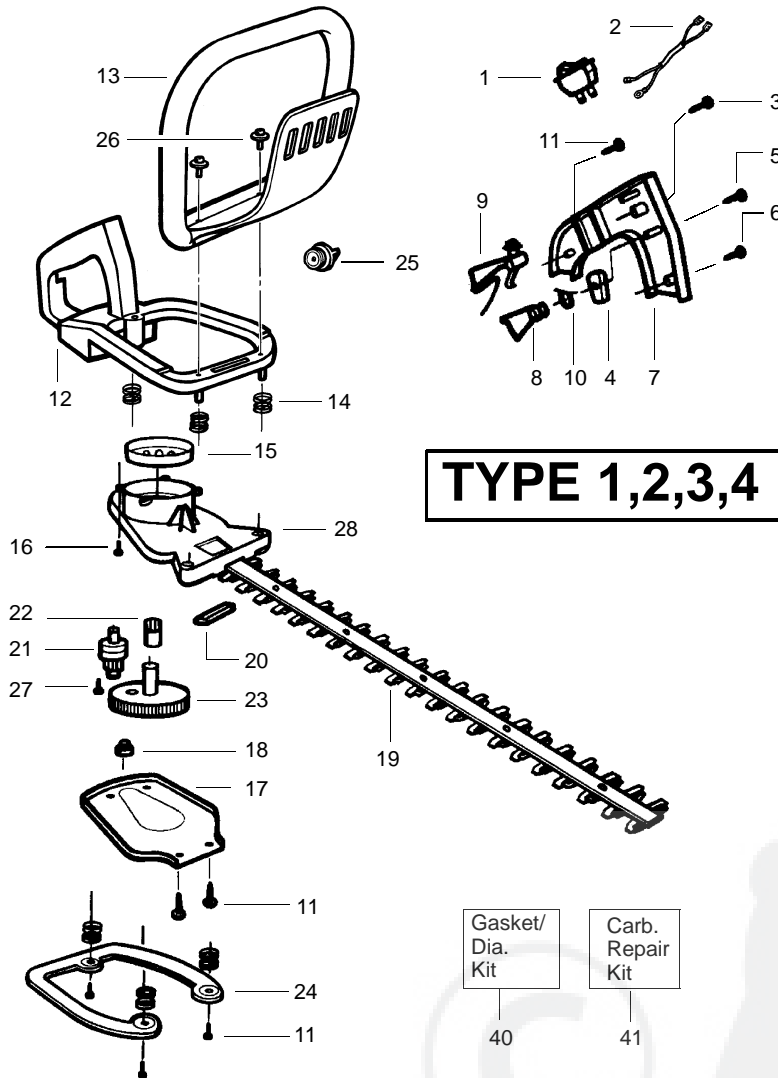

✓ = NEW PART NUMBER FOR THIS IPL

* = REFER TO THE SERVICE REFERENCE INDICATED FOR MORE INFORMATION. (LOCATED AT END OF IPL)

SPAREPARTS
530082558

TYPE 1,2,3,4

Ref.	Part No.	Description	Ref.	Part No.	Description	Ref.	Part No.	Description
1.	530029954	Ignition Switch	13.	530094992	Front Handle	24.	530036046	Isolator Plate
2.	530054133	Lead Wire/Switch Assy	14.	530029946	Spring	25.	530036965	Fuel Cap Ass'y.
3.	530015775	Screw	15.	530048113	Clutch & Drum Ass'y.	26.	530015955	Screw
4.	530029958	Trigger Lever	16.	530015814	Screw	27.	530015805	Screw
5.	530015940	Screw	17.	530029916	Gear Box Plate	28.	530014399	Gear Box Ass'y.
6.	530015770	Screw	18.	530032121	Bushing Blade			(Incl. 21, 22 & 27)
7.	530038305	Handle Cover	19.	530403229	Blade Ass'y.			
8.	530053884	Throttle Trigger	20.	530029948	Blade Seal			
9.	530053900	Throttle Lockout	21.	530036228	Pinion Ass'y.			
10.	530036123	Trigger Spring	22.	530016013	Gear Bearing			
11.	530015934	Screw	23.	530069355	Drive Gear Ass'y.			
12.	530047879	Rear Handle/Tank Ass'y.						