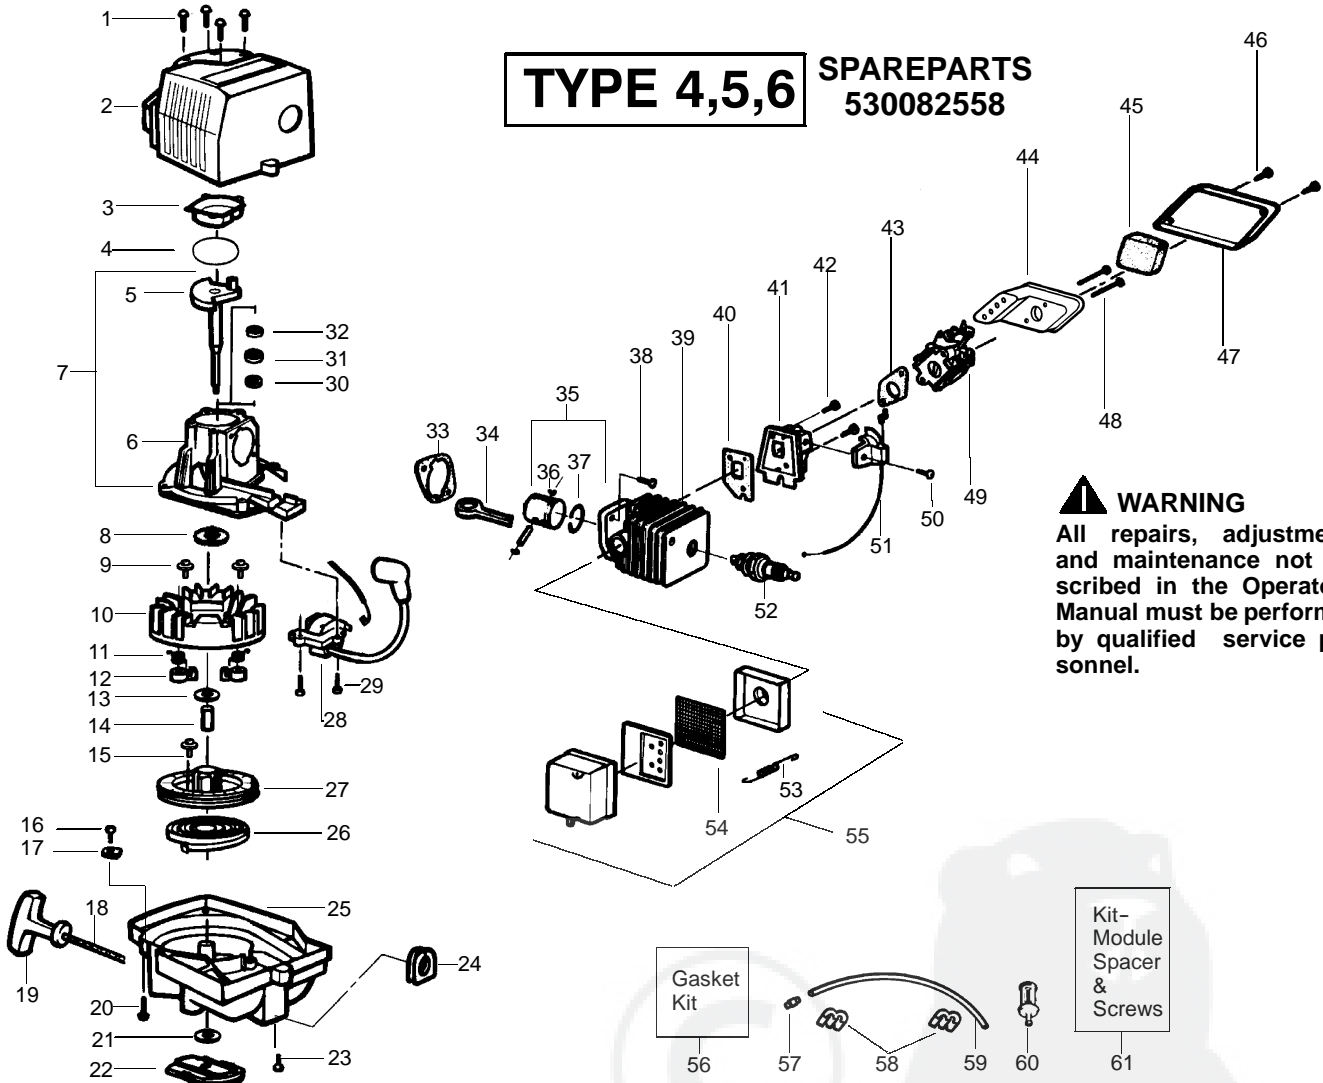

TYPE 4,5,6 SPAREPARTS 530082558

Ref.	Part No.	Description	Ref.	Part No.	Description	Ref.	Part No.	Description
1.	530016386	Screw-Shroud	25.	530014635	Assy-Fan Housing	50.	530015775	Screw-Throtl. Cable
2.	530038014	Shroud	26.	530042085	Starter Spring	51.	530014384	Throttle Cable Ass'y.
3.	530029929	Crankcase Cover	27.	530069353	Starter Pulley Kit	52.	952030249	Spark Plug(RCJ-6Y)
4.	530069622	O-ring-C'case(kit)	28.	530039163	Ignition Module	53.	530016197	Muffler Spring
5.	530014307	O-ring-C'case(kit)	29.	530016357	Screw-Ignit. Mod.	54.	530036180	Muffler Screen
6.	530071627	Assy-Crankcase (Incl. 8,30,31,32)	30.	530055728	Outer Bearing	55.	530069659	Kit-Muffler
7.	530071626	C'case & C'shaft Assy. (Incl. 5 & 6)	31.	530071615	Kit-Crankcase Seal	56.	530069622	Engine Gasket Kit (Incl. 4, 33, 40 & 43)
8.	530015941	Retaining Ring	32.	530032125	Inner Bearing	57.	530023877	Fuel Line Fitting
9.	530015882	Screw-Flywheel	33.	530069622	Gasket-Cyl. (kit)	58.	530016103	Retainer Clip
10.	530039149	Flywheel Ass'y.	34.	530069615	Connecting Rod Ass'y.	59.	530069599	Fuel Line Kit (Incl.) (Fuel and Vent lines)
11.	530016191	Spring-Starter Dog	35.	530069621	Piston Kit(Incl. 36,37)	60.	530095647	Fuel Pick-up Ass'y.
12.	530049284	Starter Dog	36.	530015162	Piston Pin Retainer	61.	530071731	Kit-Module Spacer & Screws
13.	530015828	Washer	37.	530036404	Piston Ring			Not Shown
14.	530015930	Flywheel Spacer	38.	530015953	Screw-Cylinder			
15.	530016392	Screw-Pulley	39.	530069619	Cylinder			
16.	530015496	Screw-Retainer	40.	530069622	Gasket- Adapt.(kit)			
17.	530015963	Retainer	41.	530049024	Carb. Adaptor			
18.	530069232	Rope Kit	42.	530016014	Screw-Carb. Adap			
19.	530027569	Starter Handle	43.	530069622	Gasket-Carb(kit)			
20.	530015935	Screw-Fan Housing	44.	530036192	Air Box			
21.	530015828	Washer	45.	530029934	Air Filter Foam			
22.	530014396	Clutch Ass'y. Kit	46.	530015635	Screw-A.F. Cover			
23.	530015934	Screw-Fan Hsg/Shrd.	47.	530036193	Air Filter Cover			
24.	530019182	Grommet	48.	530015849	Screw-Air Box			
			49.	530069682	Carburetor C1U-W4			
								Operator Manual Scandinavian European

✓ = NEW PART NUMBER FOR THIS IPL

* = REFER TO THE SERVICE REFERENCE INDICATED FOR MORE INFORMATION. (LOCATED AT END OF IPL)