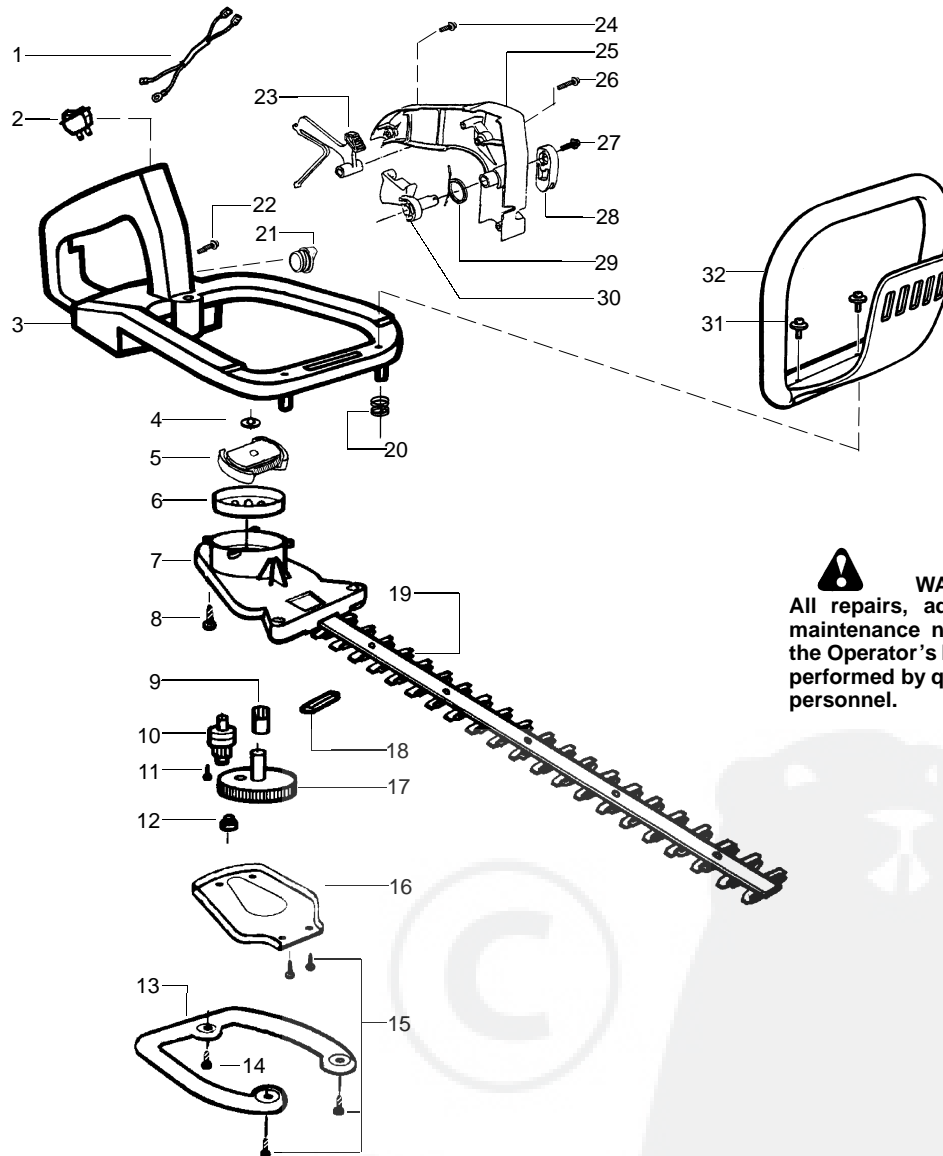

TYPE 6

SPAREPARTS 530082558

WARNING
All repairs, adjustments and maintenance not described in the Operator's Manual must be performed by qualified service personnel.

Ref.	Part No.	Description	Ref.	Part No.	Description
1.	530054133	Assy-Leadwire/Switch (Incl.#2)	18.	530029948	Seal-Blade (Felt)
2.	530029954	Switch-Ignition	19.	530403229	Assy-Blade 22"
3. ↗	530071736	Assy-Rear Handle & Tank	20.	530029946	Spring
4.	530015828	Washer-Clutch	21.	530047877	Assy-Fuel Cap
5.	530014396	Kit-Clutch Assy.	22.	530015770	Screw
6.	530056069	Assy-Drum	23.	530053900	Lockout-Throttle
7.	530096102	Assy-Gear Box (incl.# 9-11)	24.	530015934	Screw
8.	530015886	Screw	25.	530038305	Cover-Handle
9.	530016013	Bearing-Gear	26.	530015940	Screw
10.	530096009	Assy-Pinion	27.	530015775	Screw
11.	530015805	Screw	28.	530029958	Lever-Trigger
12.	530032121	Bushing-Blade	29.	530036123	Spring-Trigger
13.	530036046	Plate-Isolator	30.	530053884	Trigger
14. ↗	530015849	Screw	31.	530015955	Screw
15.	530015934	Screw	32.	530094992	Handle-Front
16.	530029916	Cover-Gear Box Plate			
17.	530071690	Kit-Drive Gear Ass'y. (Incl. #12)			

↗ = NEW PART NUMBER FOR THIS IPL

★ = REFER TO THE SERVICE REFERENCE INDICATED FOR MORE INFORMATION. (LOCATED AT END OF IPL)