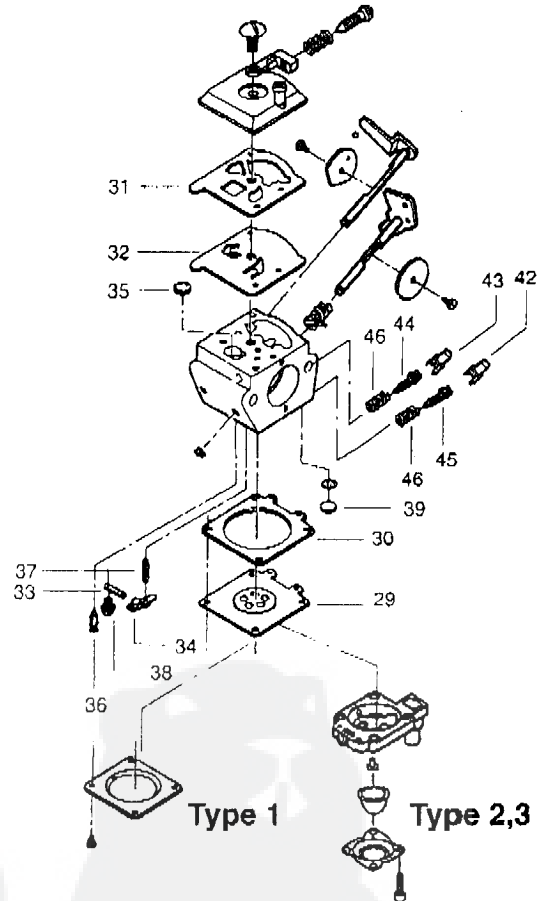

# PARTNER

10		2000:6
		HG55

**Type 1 -Carburetor Number**  
#530035306 - WT-221

**Type 2,3 -Carburetor Number**  
#530069682 - WT-379

Ref.	Part No.	Description	Ref.	Part No.	Description	Ref.	Part No.	Description
1.	530029954	Ignition Switch	26.	530015955	Screw	41.	-	Carb. Repair Kit
2.	530054133	Lead Wire/Switch Assy	27.	530015805	Screw		530035312	Type 1
3.	530015775	Screw	28.	530014399	Gear Box Ass'y.		-	(Incl. 33-40)
4.	530029958	Trigger Lever					-	Type 2,3
5.	530015940	Screw	<b>TYPE 1 ONLY (INCL. 29-40)</b>				530069656	(Incl. 33-40, 42-46 &
6.	530015770	Screw	29.	530035014	Metering Diaphragm		530069867	Primer Bulb)
7.	530038305	Handle Cover	30.	530035320	Metering Diaphragm Gasket			Walbro
8.	530053884	Throttle Trigger	31.	530035164	Fuel Pump Gasket	42.	530049128	Zama
9.	530053900	Throttle Lockout	32.	530035166	Fuel Pump Diaphragm	43.	530049129	Limiter Cap-High
10.	530036123	Trigger Spring	33.	530035028	Metering Pin			Limiter Cap-Low
11.	530015934	Screw	34.	530035031	Motoring Lever	44.	-	Needle-High
12.	530047879	Rear Handle/Tank Ass'y.	35.	530035178	Fuel Inlet Screen		530035407	Walbro
13.	530094992	Front Handle	36.	530035106	Inlet Needle Valve		530035443	Zama
14.	530029946	Spring	37.	530035139	Metering Lever Spring	45.	-	Needle-Low
15.	530048113	Clutch & Drum Ass'y.	38.	530035236	Metering Lever Pin Screw		530035408	Walbro
16.	530015814	Screw	39.	530035162	Weich Plug	46.	-	Zama
17.	530029916	Gear Box Plate	40.	-	Gasket/Diaphragm Kit (Incl. 29-32)		530035444	Needle Spring
18.	530032121	Bushing Blade					530035445	Zama
19.	530403229	Blade Ass'y.						
20.	530029948	Blade Seal						
21.	530036228	Pinion Ass'y.						
22.	530016013	Gear Bearing						
23.	530069355	Drive Gear Ass'y.						
24.	530036046	Isolator Plate		530035313	Walbro			
25.	530036965	Fuel Cap Ass'y.		530069866	Zama			