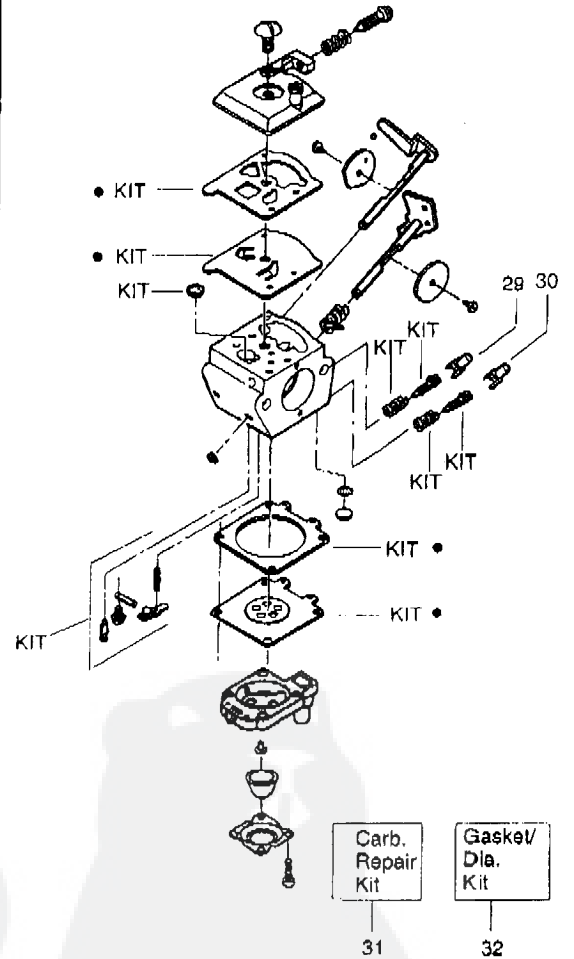

# 10

2000:6

HG55

Carburetor Number #530069682 C1U-W4

Ref.	Part No.	Description	Ref.	Part No.	Description
1.	530029954	Ignition Switch	18.	530032121	Bushing Blade
2.	530054133	Lead Wire/Switch Assy	19.	530403229	Blade Ass'y.
3.	530015775	Screw	20.	530029948	Blade Seal
4.	530029958	Trigger Lever	21.	530036228	Pinion Ass'y.
5.	530015940	Screw	22.	530016013	Gear Bearing
6.	530015770	Screw	23.	530069355	Drive Gear Ass'y.
7.	530038305	Handle Cover	24.	530036046	Isolator Plate
8.	530053884	Throttle Trigger	25.	530047877	Fuel Cap Ass'y.
9.	530053900	Throttle Lockout	26.	530015955	Screw
10.	530036123	Trigger Spring	27.	530015805	Screw
11.	530015934	Screw	28.	530014399	Gear Box Ass'y. (Incl. 21, 22 & 27)
12.	530047879	Rear Handle/Tank Ass'y.	29.	530049128	Cap-Limiter High
13.	530094992	Front Handle	30.	530049129	Cap-Limiter-Low
14.	530029946	Spring	31.	530069867	Carburetor Repair Kit (KIT=Contents)
15.	530048113	Clutch & Drum Ass'y.	32.	530069866	Gasket Diaphragm Kit (• = Contents)
16.	530015886	Screw			
17.	530029916	Gear Box Plate			

NEW PART NUMBER FOR THIS IPL \* REFER TO THE SERVICE REFERENCE INDICATED FOR MORE INFORMATION. (LOCATED AT END OF IPL)