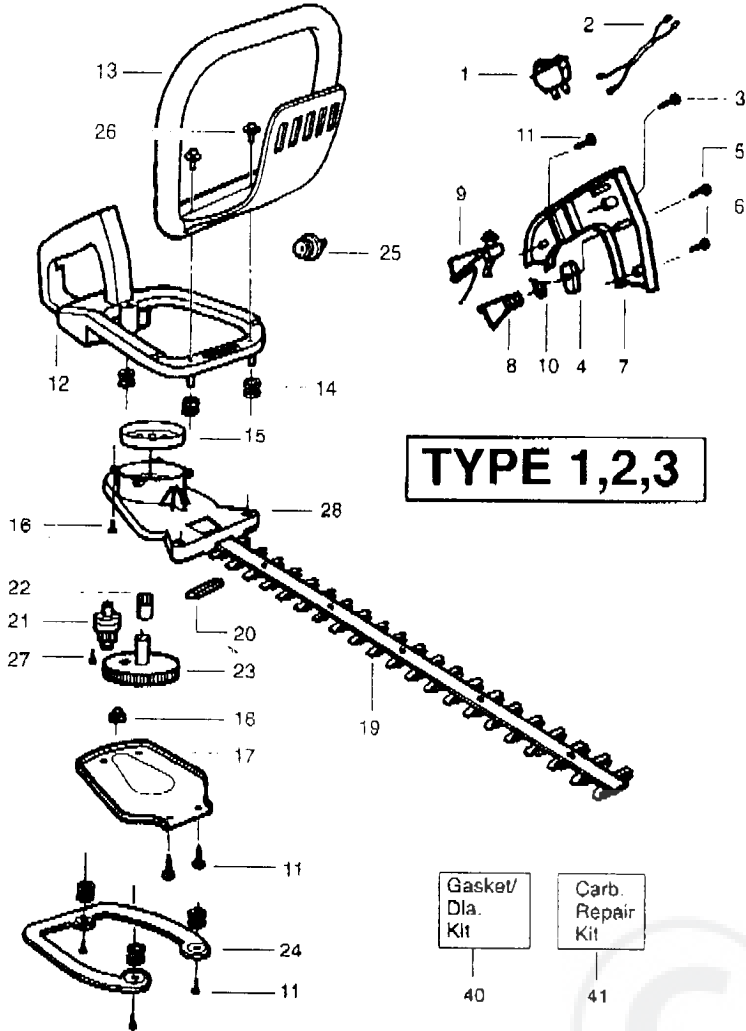

# PARTNER

10		2000:6
		HG55

**Type 1 -Carburetor Number**  
#530035306 - WT-221

**Type 2,3 -Carburetor Number**  
#530069682 - WT-379

Ref.	Part No.	Description	Ref.	Part No.	Description	Ref.	Part No.	Description
1.	530029954	Ignition Switch	26.	530015955	Screw	41.	-	Carb. Repair Kit
2.	530054133	Lead Wire/Switch Assy	27.	530015805	Screw		530035312	Type 1
3.	530015775	Screw	28.	530014399	Gear Box Ass'y.		-	(Incl. 33-40)
4.	530029958	Trigger Lever					-	Type 2,3
5.	530015940	Screw	<b>TYPE 1 ONLY (INCL. 29-40)</b>				530069656	(Incl. 33-40, 42-46 &
6.	530015770	Screw	29.	530035014	Metering Diaphragm		530069867	Primer Bulb)
7.	530038305	Handle Cover	30.	530035320	Metering Diaphragm Gasket			Walbro
8.	530053884	Throttle Trigger	31.	530035164	Fuel Pump Gasket	42.	530049128	Zama
9.	530053900	Throttle Lockout	32.	530035166	Fuel Pump Diaphragm	43.	530049129	Limiter Cap-High
10.	530036123	Trigger Spring	33.	530035028	Metering Pin			Limiter Cap-Low
11.	530015934	Screw	34.	530035031	Motoring Lever	44.	-	Needle-High
12.	530047879	Rear Handle/Tank Ass'y.	35.	530035178	Fuel Inlet Screen		530035407	Walbro
13.	530094992	Front Handle	36.	530035106	Inlet Needle Valve		530035443	Zama
14.	530029946	Spring	37.	530035139	Metering Lever Spring	45.	-	Needle-Low
15.	530048113	Clutch & Drum Ass'y.	38.	530035236	Metering Lever Pin Screw		530035408	Walbro
16.	530015814	Screw	39.	530035162	Weich Plug	46.	-	Zama
17.	530029916	Gear Box Plate	40.	-	Gasket/Diaphragm Kit (Incl. 29-32)		530035444	Needle Spring
18.	530032121	Bushing Blade					530035445	Zama
19.	530403229	Blade Ass'y.						
20.	530029948	Blade Seal						
21.	530036228	Pinion Ass'y.						
22.	530016013	Gear Bearing						
23.	530069355	Drive Gear Ass'y.						
24.	530036046	Isolator Plate		530035313	Walbro			
25.	530036965	Fuel Cap Ass'y.		530069866	Zama			