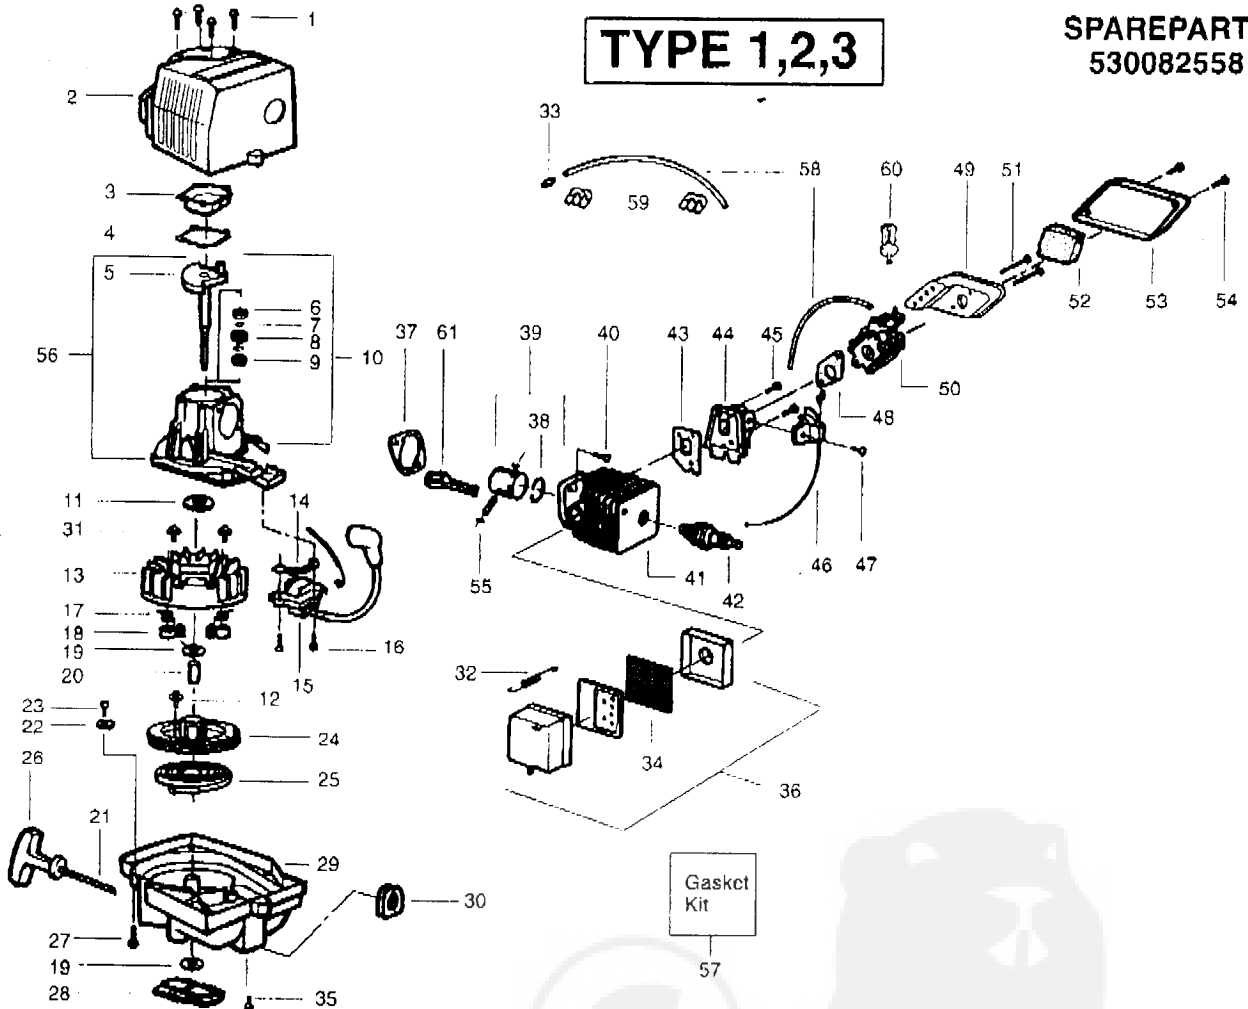

PARTNER

10

2000:6

HG55

TYPE 1,2,3

SPAREPARTS 530082558

Ref.	Part No.	Description	Ref.	Part No.	Description	Ref.	Part No.	Description
1.	530015810	Screw	25.	530042085	Starter Spring	48.	530019194	Gasket-Carburetor
2.	530038014	Shroud	26.	530027569	Starter Handle	49.	530036192	Air Box
3.	530029929	Crankcase Cover	27.	530015886	Screw	50.	-	Carburetor
4.	530019181	Gasket-Shrd./C'case	28.	530014396	Clutch Ass'y. Kit		530035306	Type 1 WT 221
5.	530014307	Crankshaft Ass'y.	29.	530014635	Fan Housing Ass'y.		530069682	Type 2,3 WT 379
6.	530032125	Inner Bearing	30.	530019182	Grommet-Ignit. Module	51.	530015849	Screw
7.	530015945	Retainer Ring-C'case	31.	530015882	Screw	52.	530029934	Air Filter Foam
8.	530019179	Crankcase Seal	32.	530016197	Muffler Spring	53.	530036193	Air Filter Cover
9.	530032124	Outer Bearing	33.	530023877	Fuel Line Fitting	54.	530015635	Screw
10.	★★★★★	Crankcase Ass'y. (Incl. 6-9)-Ser. Ref. 1	34.	530036180	Muffler Screen	55.	530015162	Piston Pin Retainer
11.	530015941	Retaining Ring - (C'shaft)	35.	530015934	Screw	56.	★★★★★	C'case & C'shaft Assy. (Incl. 5 & 10)-Ser. Ref 1
12.	530016080	Screw	36.	530069659	Muffler Kit	57.	★★★★★	Gasket Kit-Service Ref 1
13.	530039149	Flywheel Ass'y.	37.	530019223	Cylinder Gasket			(Incl. 4, 37, 43 & 48)
14.	530036145	Spacer-Ignit. Mod.	38.	530029924	Piston Ring	58.	530069599	Fuel Line Kit (Incl. Fuel and Vent Lines)
15.	530052266	Ignition Module	39.	-	Piston Kit (Incl. 38 & 55) Type 1 Type 2,3	59.	530016103	Retainer Clip
16.	530015954	Screw	40.	530069350	Screw	60.	530095646	Fuel Pick-up Ass'y.
17.	530047570	Spring-Starter Dog	41.	530015953	Screw	61.	530089615	Connecting Rod Kit
18.	530029939	Starter Dog	42.	★★★★★	Cylinder-Ser. Ref 1			
19.	530015828	Washer-Flat	43.	530019233	Spark Plug (RCJ-8Y)			
20.	530015930	Flywheel Spacer	44.	530049024	Gasket-Cylinder/Carb. Adaptor			
21.	530069232	Rope Kit	45.	530016014	Carb. Adaptor		Not Shown	
22.	530015963	Retainer	46.	530014384	Screw			
23.	530015496	Screw	47.	530015775	Throttle Cable Ass'y.			
24.	530069353	Starter Pulley Kit			Screw			Operator's Manual European Scandinavian

✓ = NEW PART NUMBER FOR THIS IPL   * = REFER TO THE SERVICE REFERENCE INDICATED FOR MORE INFORMATION. (LOCATED AT END OF IPL)
● = THESE PARTS ARE ILLUSTRATED FOR CLARITY. ORDER COMPLETE ASSEMBLY.