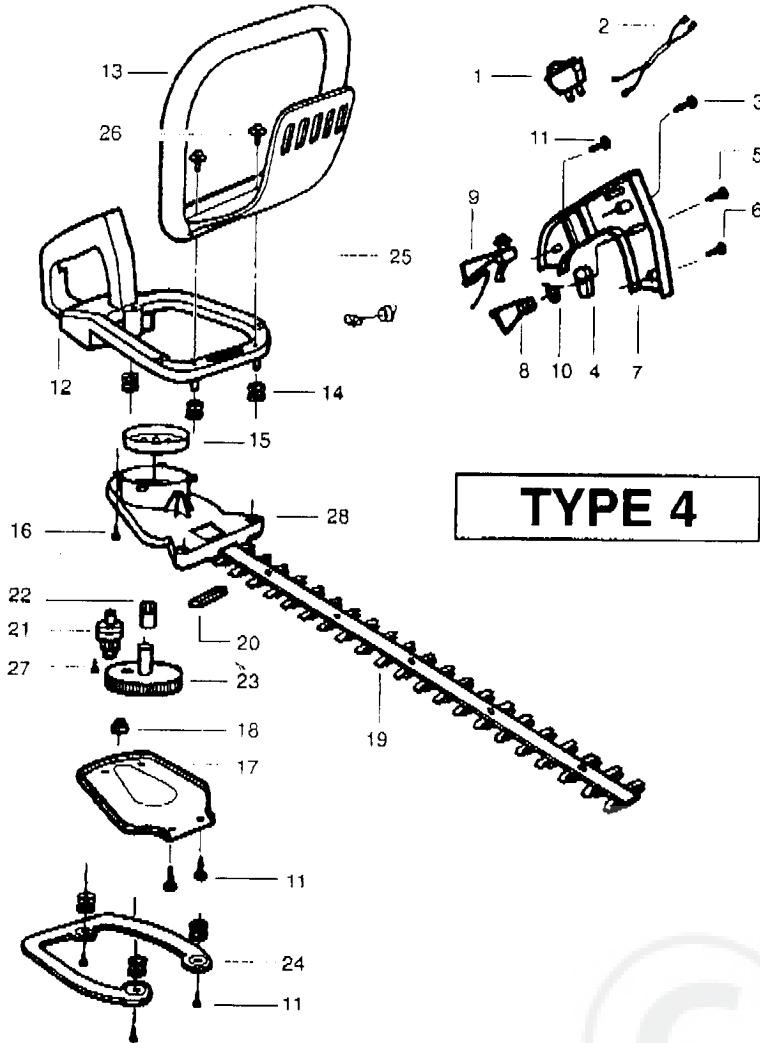

# 10

2000:6

HG55

Carburetor Number #530069682 C1U-W4

Ref.	Part No.	Description	Ref.	Part No.	Description
1.	530029954	Ignition Switch	18.	530032121	Bushing Blade
2.	530054133	Lead Wire/Switch Assy	19.	530403229	Blade Ass'y.
3.	530015775	Screw	20.	530029948	Blade Seal
4.	530029958	Trigger Lever	21.	530036228	Pinion Ass'y.
5.	530015940	Screw	22.	530016013	Gear Bearing
6.	530015770	Screw	23.	530069355	Drive Gear Ass'y.
7.	530038305	Handle Cover	24.	530036046	Isolator Plate
8.	530053884	Throttle Trigger	25.	530047877	Fuel Cap Ass'y.
9.	530053900	Throttle Lockout	26.	530015955	Screw
10.	530036123	Trigger Spring	27.	530015805	Screw
11.	530015934	Screw	28.	530014399	Gear Box Ass'y. (Incl. 21, 22 & 27)
12.	530047879	Rear Handle/Tank Ass'y.	29.	530049128	Cap-Limiter High
13.	530094992	Front Handle	30.	530049129	Cap-Limiter-Low
14.	530029946	Spring	31.	530069867	Carburetor Repair Kit (KIT=Contents)
15.	530048113	Clutch & Drum Ass'y.	32.	530069866	Gasket Diaphragm Kit (• = Contents)
16.	530015886	Screw			
17.	530029916	Gear Box Plate			