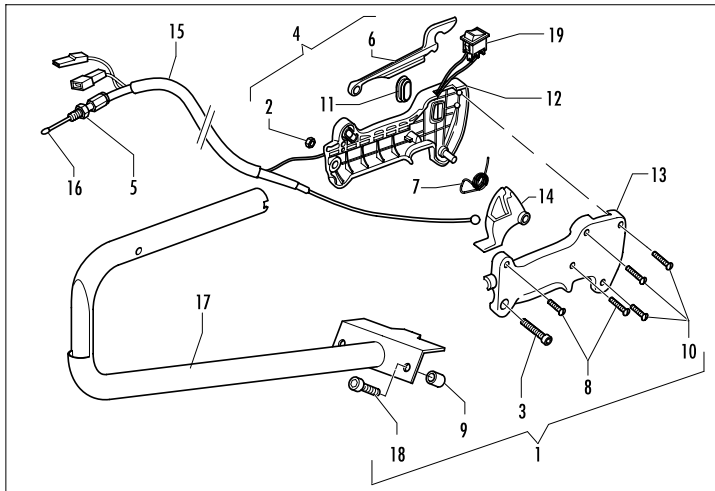

brand	PARTNER

date	MAY/03	SHEET 3/4

Model	Prefix
HG 63	01

Product number
953900407

FIGURE 3