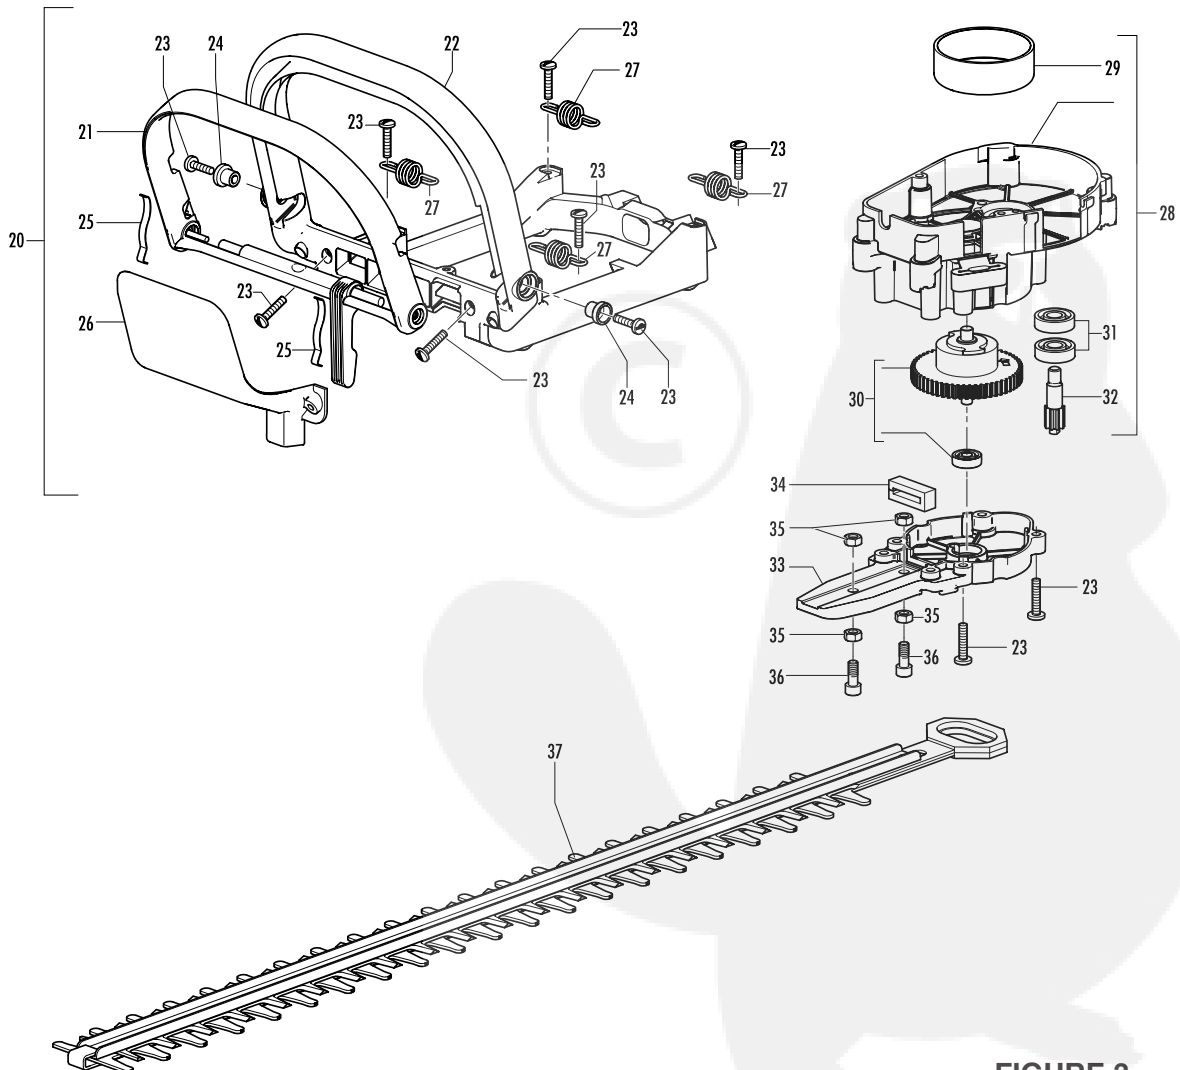

brand	PARTNER

date	MAY/03	SHEET 3/4

Model	Prefix
HG 63	01

Product number
953900407

FIGURE 3