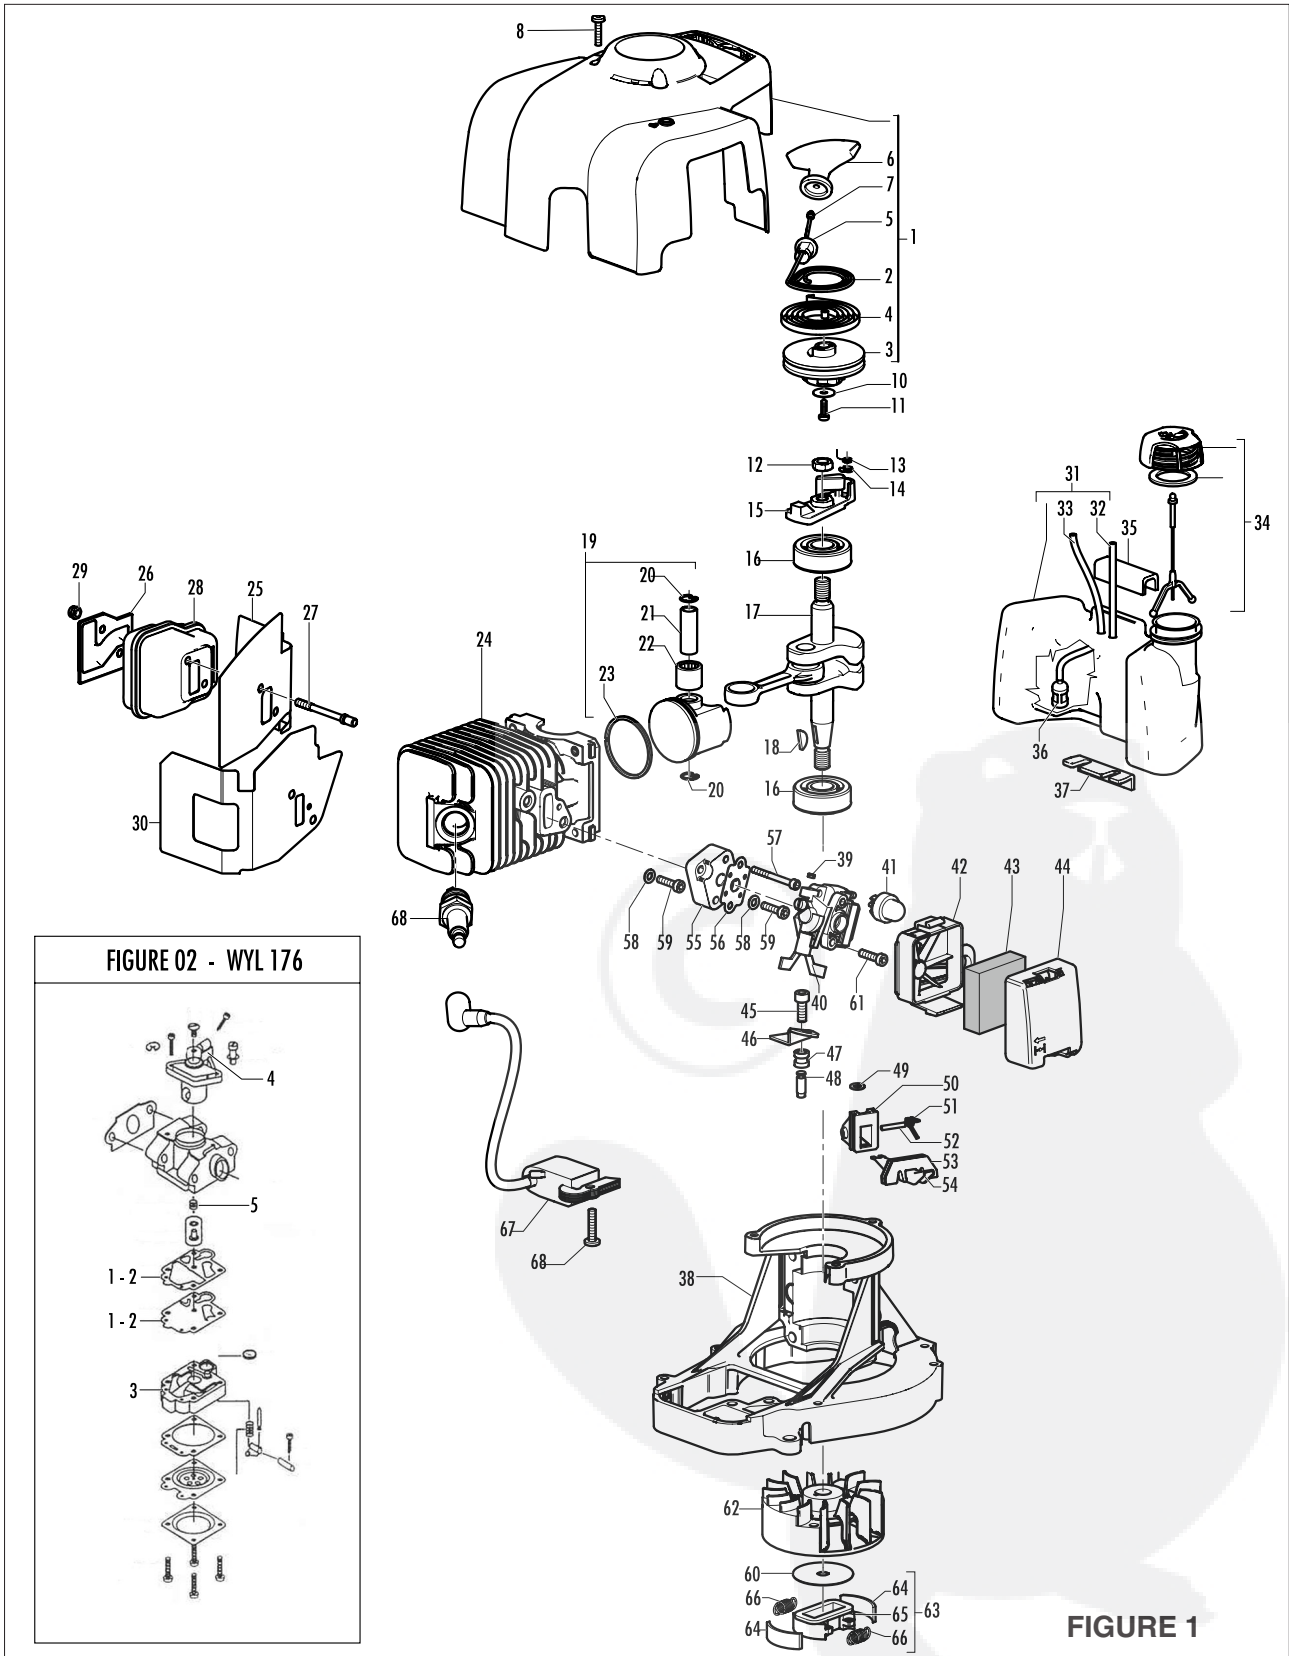

brand	PARTNER

date	MAY/03	SHEET 1/4

Model	Prefix
HG 63	01

Product number
953900407