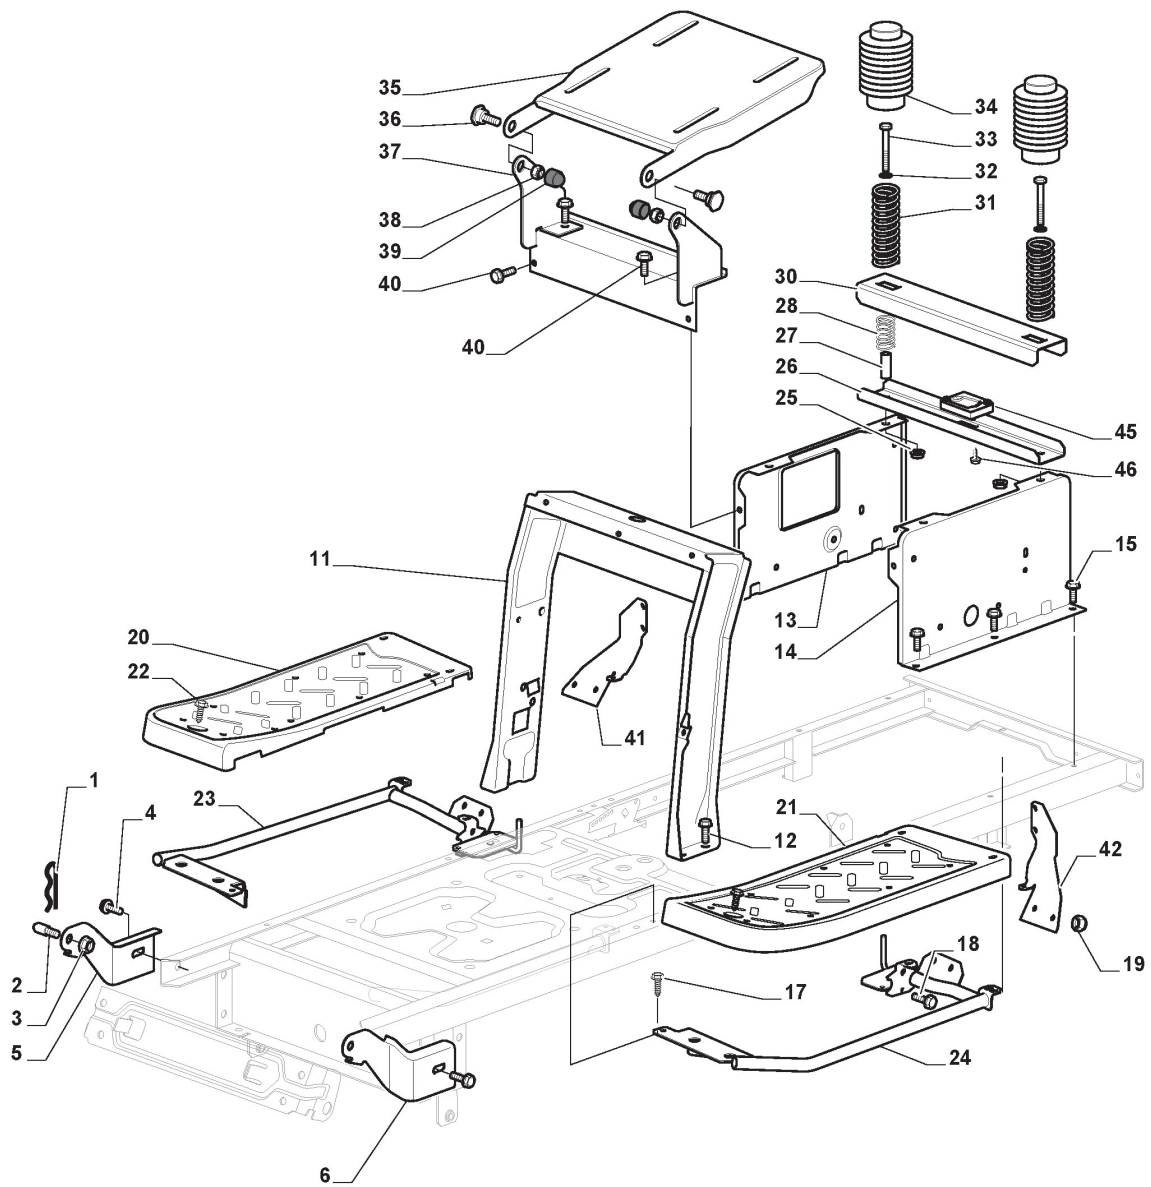

Chassis

Réf. N°	Q.té :	Code article	Description	Articles	De	Jusqu'à
1	1	124487998/0	Goupille			
2	2	125510079/0	Pivot			To S/N 19DA3RON
2	2	125510169/0	Pivot		From S/N 19DA3RON 003315	
3	2	112155000/0	Ecrou			
4	2	112735599/0	Vis			
5	1	325547225/0	Plaquette Droit			
6	1	325547227/0	Plaquette Gauche			
11	1	382785169/1	Support Tube De Direction			
12	4	125943009/0	Vis			
13	1	325785331/1	Support Siege Droit			
14	1	325785333/1	Support Siege Gauche			
15	6	125943009/0	Vis			
17	2	125943009/0	Vis			
18	2	125943009/0	Vis			
19	10	112155000/0	Ecrou			
20	1	325500041/1	Marchepied Droit			
21	1	325500043/1	Marchepied Gauche			
22	2	112735599/0	Vis			
23	1	382785223/0	Support Marchepied			
24	1	382785221/0	Support Marchepied			
25	2	112293201/0	Ecrou			
26	1	325820109/1	Support Siege			
27	2	125160048/0	Entretoise		From 01-Septem ber-2014	To
27	2	125160077/0	Entretoise			
28	2	125430263/0	Ressort			
30	1	325820111/0	Support			
31	2	125430264/0	Ressort			
32	2	112521350/0	Rondelle			
33	2	112691400/0	Vis			
34	2	325122002/0	Protecteur			
35	1	382547061/0	Plaquette			
36	2	122524970/2	Pivot			To
36	2	122524970/3	Goupille		From 01-Septem ber-2014	To S/N 20EA3RON
37	1	382820151/0	Support Siege		From S/N 20EA3RON 000612	
37	1	382820151/1	Support Siege			
38	2	112155010/0	Ecrou			
39	2	118203854/0	Capot			
40	12	125943009/0	Vis			
41	1	325650155/0	Support			To S/N 00271854
41	1	325650155/1	Support		S/N 269797	To S/N 20EA3RON
41	1	325650155/2	Support		From S/N 20BA3RON 006585	To S/N 20EA3RON
42	1	325650157/0	Support		From S/N DD325495 From S/N 20AA3RON	To S/N 20AA3RON 007470
42	1	325650157/1	Support			
42	1	325650157/2	Support			
45	1	325785379/0	Support			
46	2	112728686/0	Vis