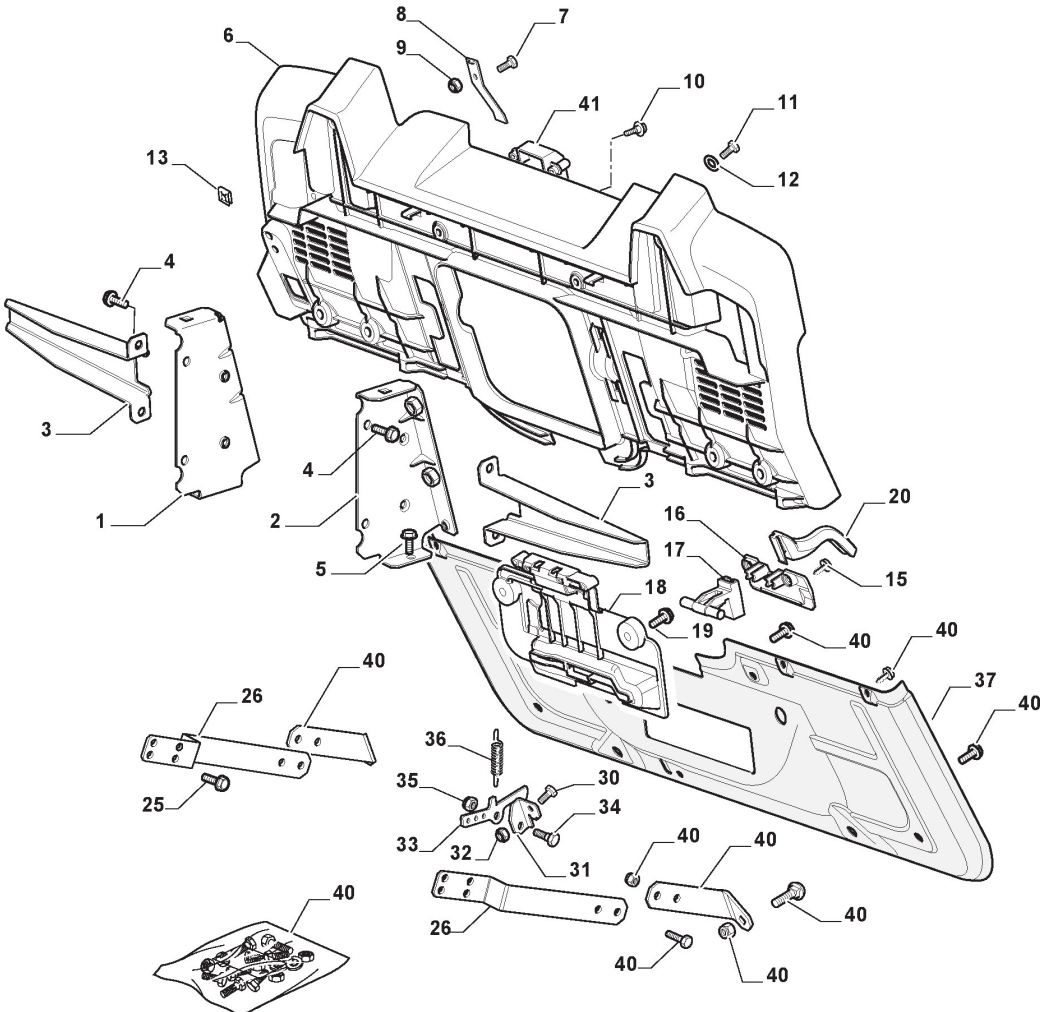

Frame - Rear Plate

Réf. N°	Q.té :	Code article	Description	Articles	De	Jusqu'à
1	1	325774501/0	Etrier			
2	1	325774507/0	Etrier			
3	2	325650163/0	Renforcement			
4	8	125943009/0	Vis			
5	2	125943009/0	Vis			
6	1	325547299/1	Plaque Arriere, Partie Superieur			
7	1	112789008/0	Vis			
8	1	127430600/0	Ressort			
9	1	112154330/0	Ecrou			
10	4	125943010/0	Vis			
11	6	112789008/0	Vis			
12	6	112523020/0	Rondelle			
13	6	112437503/0	Plaquette			
15	2	112728686/0	Vis			
16	1	325109522/0	Couvercle Protection			
17	1	325318276/0	Levier			
18	1	325785428/0	Support			
19	2	125943010/0	Vis			
20	1	325318277/0	Levier	Also on endowment p40		
25	4	112793102/0	Vis			
26	2	325774521/0	Etrier			
30	1	112789008/0	Vis			
31	1	325755061/0	Etrier			
32	1	112154330/0	Ecrou			
33	1	325774533/0	Etrier			
34	1	125510080/2	Pivot			
35	1	112154510/0	Ecrou			
36	1	125430282/1	Ressort			
37	1	382547071/1	Plaque Arriere, Partie Inferieur			
40	1	382180146/0	Dotation Visserie			
41	1	325600107/0	Protection Micro