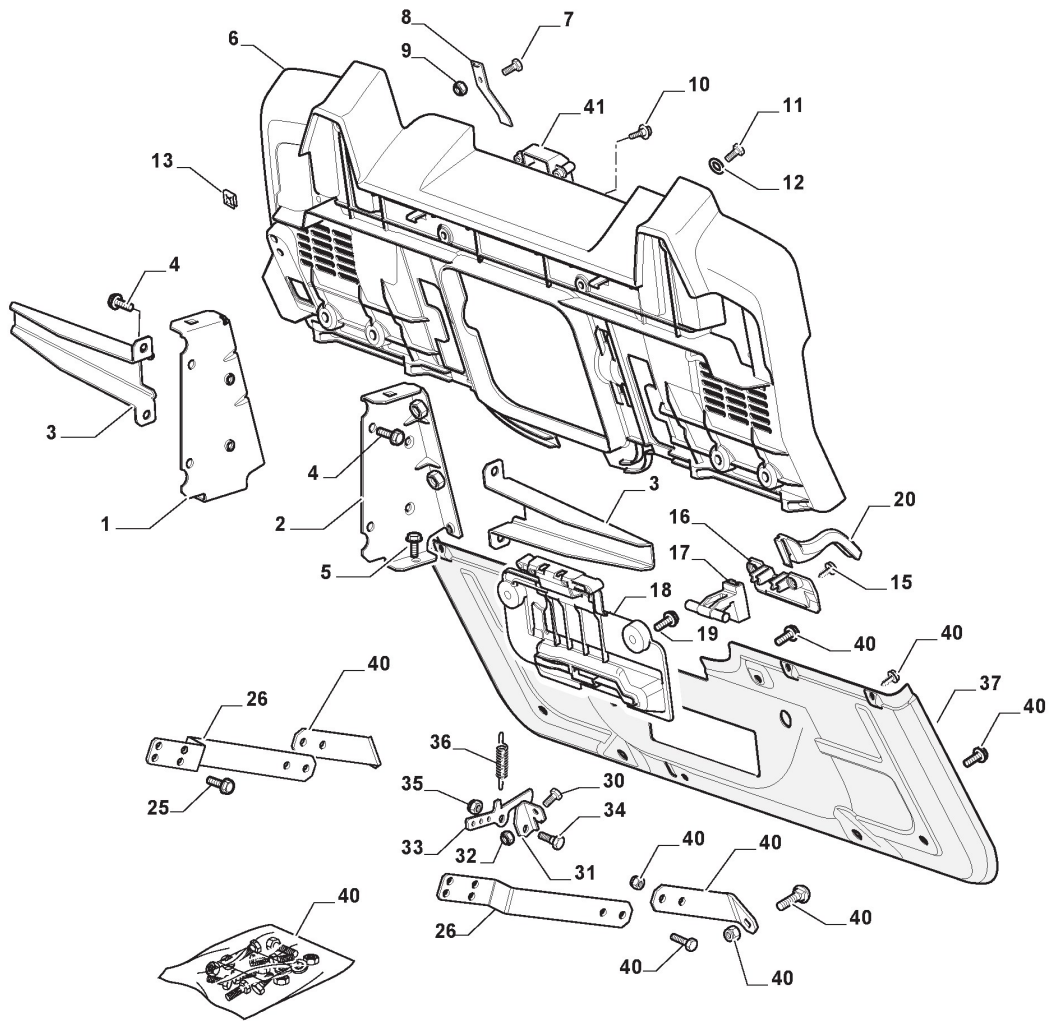

Frame - Rear Plate

Réf. N°	Q.té :	Code article	Description	Articles	De	Jusqu'à
1	1	325774501/0	Etrier			
2	1	325774507/0	Etrier			
3	2	325650163/0	Renforcement			
4	8	125943009/0	Vis			
5	2	125943009/0	Vis			
6	1	325547299/1	Plaque Arriere, Partie Superieur			
7	1	112789008/0	Vis			
8	1	127430600/0	Ressort			
9	1	112154330/0	Ecrou			
10	4	125943010/0	Vis			
11	6	112789008/0	Vis			
12	6	112523020/0	Rondelle			
13	6	112437503/0	Plaquette			
15	2	112728686/0	Vis			
16	1	325109522/0	Couvercle Protection			
17	1	325318276/0	Levier			
18	1	325785428/0	Support			
19	2	125943010/0	Vis			
20	1	325318277/0	Levier	Also on endowment p40		
25	4	112793102/0	Vis			
26	2	325774521/0	Etrier			
30	1	112789008/0	Vis			
31	1	325755061/0	Etrier			
32	1	112154330/0	Ecrou			
33	1	325774533/0	Etrier			
34	1	125510080/2	Pivot			
35	1	112154510/0	Ecrou			
36	1	125430282/1	Ressort			
37	1	382547071/1	Plaque Arriere, Partie Inferieur			
40	1	382180146/0	Dotation Visserie			
41	1	325600107/0	Protection Micro