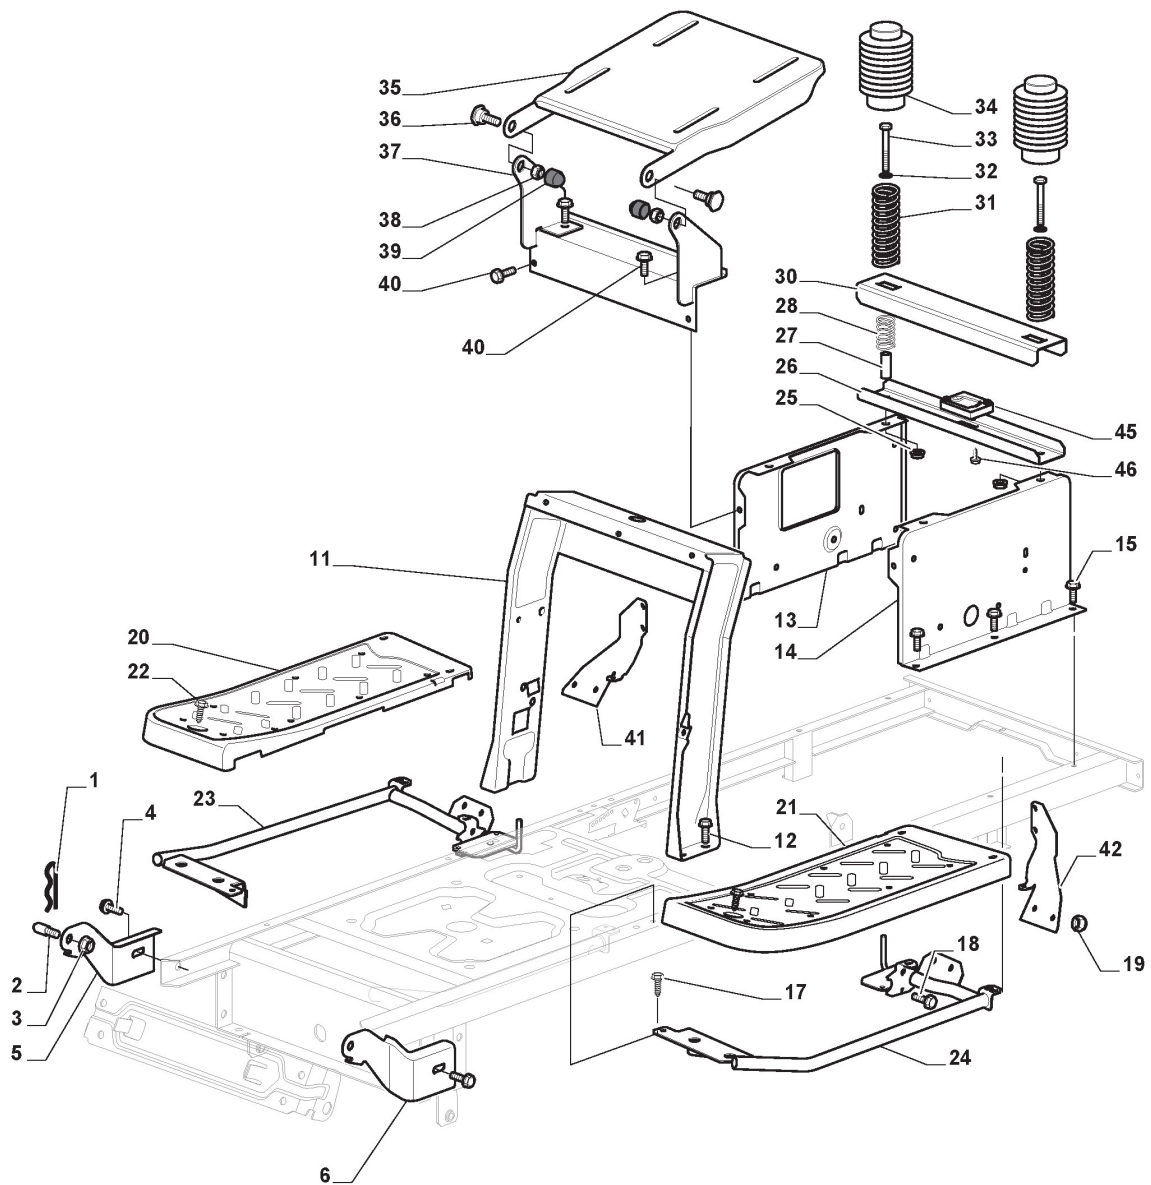

Chassis

Réf. N°	Q.té :	Code article	Description	Articles	De	Jusqu'à
1	1	124487998/0	Goupille			
2	2	125510079/0	Pivot			To S/N 19DA3RON
2	2	125510169/0	Pivot		From S/N 19DA3RON 003315	
3	2	112155000/0	Ecrou			
4	2	112735599/0	Vis			
5	1	325547225/0	Plaquette Droit			
6	1	325547227/0	Plaquette Gauche			
11	1	382785169/1	Support Tube De Direction			
12	4	125943009/0	Vis			
13	1	325785331/1	Support Siege Droit			
14	1	325785333/1	Support Siege Gauche			
15	6	125943009/0	Vis			
17	2	125943009/0	Vis			
18	2	125943009/0	Vis			
19	10	112155000/0	Ecrou			
20	1	325500041/1	Marchepied Droit			
21	1	325500043/1	Marchepied Gauche			
22	2	112735599/0	Vis			
23	1	382785223/0	Support Marchepied			
24	1	382785221/0	Support Marchepied			
25	2	112293201/0	Ecrou			
26	1	325820109/1	Support Siege			
27	2	125160048/0	Entretoise		From 01-Septem ber-2014	To
27	2	125160077/0	Entretoise			
28	2	125430263/0	Ressort			
30	1	325820111/0	Support			
31	2	125430264/0	Ressort			
32	2	112521350/0	Rondelle			
33	2	112691400/0	Vis			
34	2	325122002/0	Protecteur			
35	1	382547061/0	Plaquette			
36	2	122524970/2	Pivot			To
36	2	122524970/3	Goupille		From 01-Septem ber-2014	To S/N 20EA3RON
37	1	382820151/0	Support Siege		From S/N 20EA3RON 000612	
37	1	382820151/1	Support Siege			
38	2	112155010/0	Ecrou			
39	2	118203854/0	Capot			
40	12	125943009/0	Vis			
41	1	325650155/0	Support			To S/N 00271854
41	1	325650155/1	Support		S/N 269797	To S/N 20EA3RON
41	1	325650155/2	Support		From S/N 20BA3RON 006585	To S/N 20EA3RON
42	1	325650157/0	Support			
42	1	325650157/1	Support		From S/N DD325495	To S/N 20AA3RON
42	1	325650157/2	Support		From S/N 20EA3RON	007470
45	1	325785379/0	Support			
46	2	112728686/0	Vis