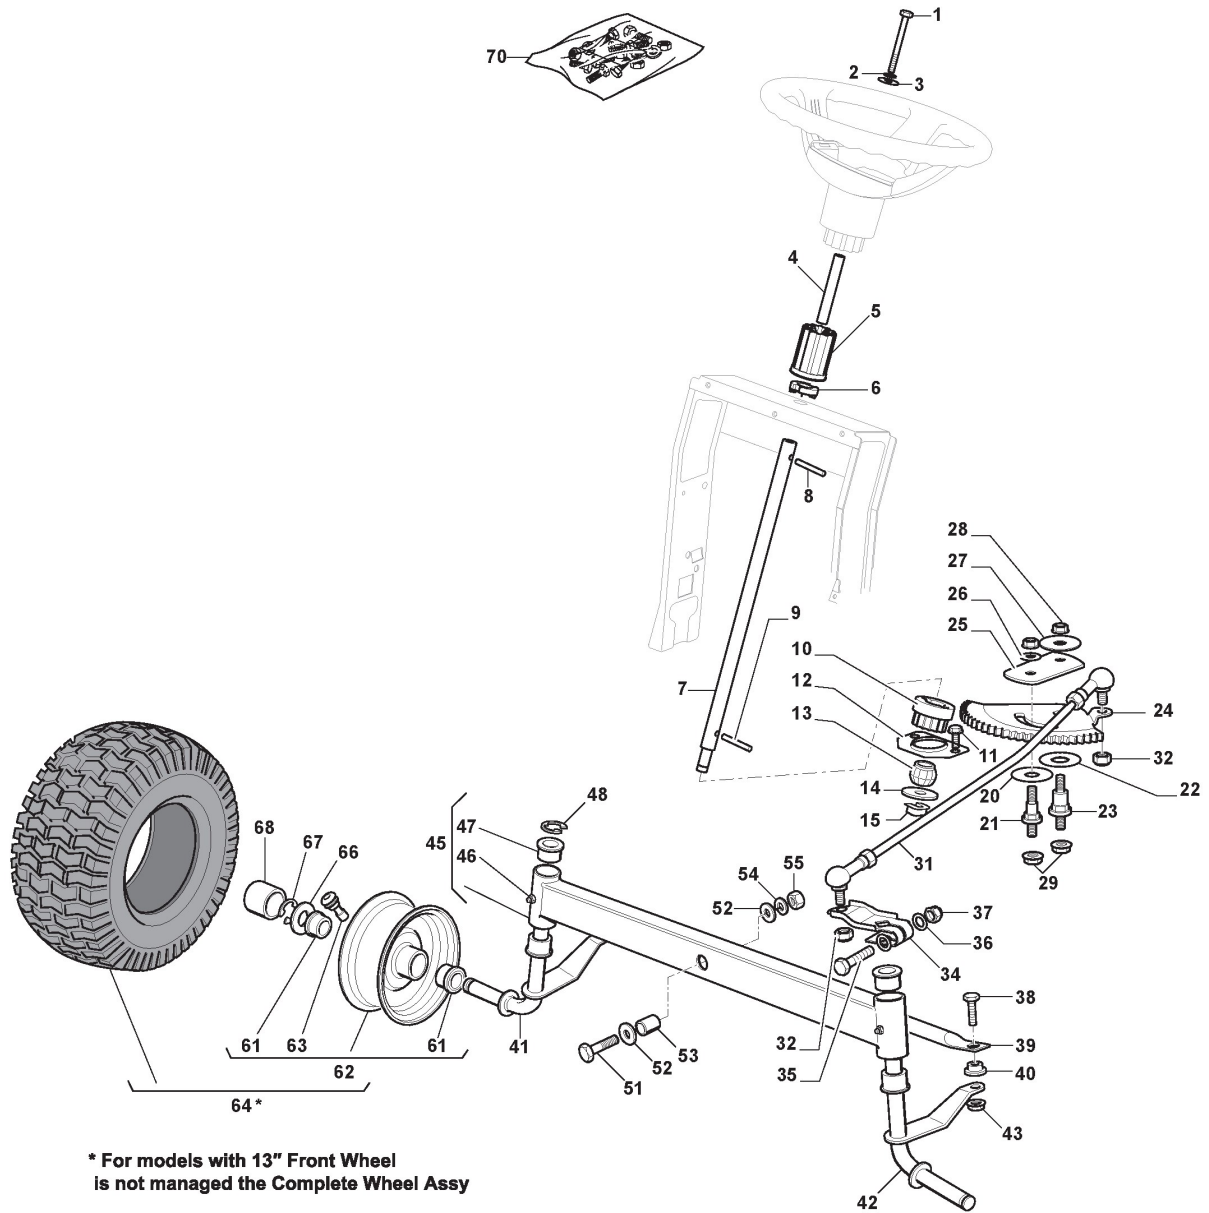

Barre De Direction

Réf. N°	Q.té :	Code article	Description	Articles	De	Jusqu'à
48	1	112001010/0	Anneau Benzing			
51	1	112692695/0	Vis			
52	2	112523100/0	Rondelle			
53	1	125160016/1	Entretoise			
54	1	112587100/0	Grower			
55	1	112295300/0	Ecrou			
61	4	125122200/2	Roulement			
62	2	182000598/0	Bandage Roue			
63	2	125950000/0	Vanne			
64	2	382680041/0	Ens. Roue	For other ST Brand		
66	2	125670005/2	Rondelle			
67	2	112001010/0	Anneau Benzing			
68	2	322110233/0	Couvre Moyeu	Standard Cover		
70	1	382180142/0	Dotation Visserie	Pos 1-4 incl.