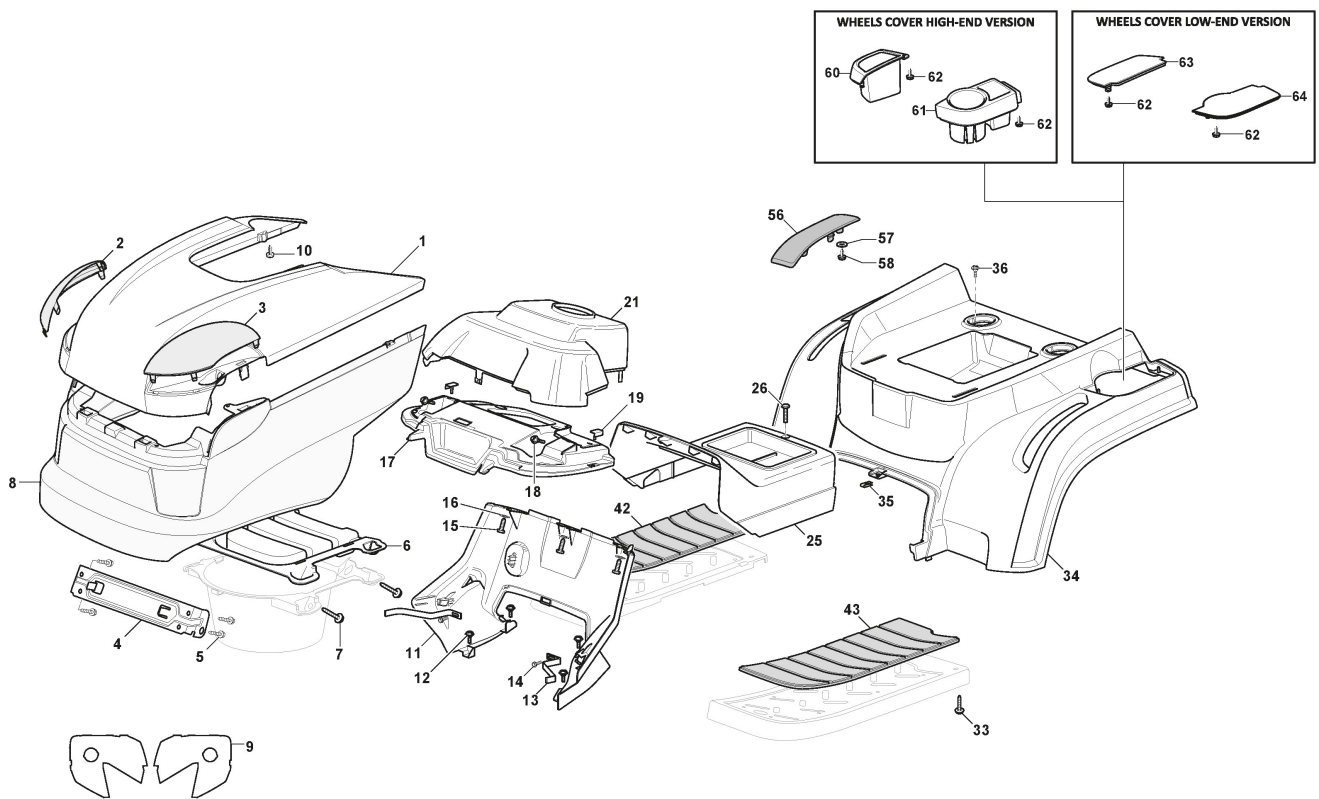

Carrosserie

Réf. N°	Q.té :	Code article	Description	Articles	De	Jusqu'à
1	1	325076910/0	Capot Superieure Rouge	Light Red		To
1	1	325076910/1	Capot Superieure Rouge	Light Red	From	31-August-2016
1	1	325076980/0	Capot Rouge	Dark Red		
2	1	325410901/0	Panneau Droit			
3	1	325410902/0	Panneau Gauche			
4	1	325785365/0	Support Capot			
5	4	112735403/0	Vis			
6	1	325263302/1	Capot avant noir			
7	4	112728692/0	Vis			
8	1	325076911/0	Capot Inferieure			To
8	1	325076911/1	Capot Inferieure		From	01-September-2013
9	1	114363452/0	Autocollant Parabole Phare			
9	1	114365476/1	Autocollant Parabole Phare			
10	2	112728686/0	Vis			
11	1	325785298/0	Support Tableau Comm.			
12	4	125943010/0	Vis			
13	2	325270325/0	Guide			
14	2	112735599/0	Vis			
15	3	112735406/0	Vis			
16	3	112523040/0	Rondelle			
17	1	325120202/1	Console			To
17	1	325120209/0	Console		From	31-August-2012
17	1	325120259/0	Console		From	To
17	1	325120259/1	Console		01-September-2014	31-August-2015
17	1	325120259/2	Console		From	
18	2	125943010/0	Vis		01-September-2017	
19	2	325260003/0	Caoutchouc			
21	1	325120203/0	Couvercle			
25	1	325110383/1	Couvre, Rouge	Light Red		To
25	1	325110383/2	Couvre, Rouge	Light Red	From	31-August-2016
25	1	325110478/0	Couvre Central Rouge	Dark Red		
26	1	125943010/0	Vis			
33	4	112735406/0	Vis			
34	1	325110432/0	Couvre Roues Rouge	Light Red		To
34	1	325110432/1	Couvre Roues Rouge	Light Red	From	01-September-2016
34	1	325110480/0	Couvre Roues Rouge	Dark Red		
35	1	112437506/0	Plaquette			
36	2	125943010/0	Vis			
42	1	325110384/0	Couvre Marchepied Droit	AS OPTIONAL - Not present on all Assortment		
43	1	325110385/0	Couvre Marchepied Gauche	AS OPTIONAL - Not present on all assortment		
56	1	325207203/0	Couvercle			
57	4	112523050/0	Rondelle			
58	2	112735403/0	Vis			
60	1	325207198/0	Couvercle			
61	1	325207199/0	Couvercle			
62	4	112735403/0	Vis			
63	1	325207196/0	Couvercle