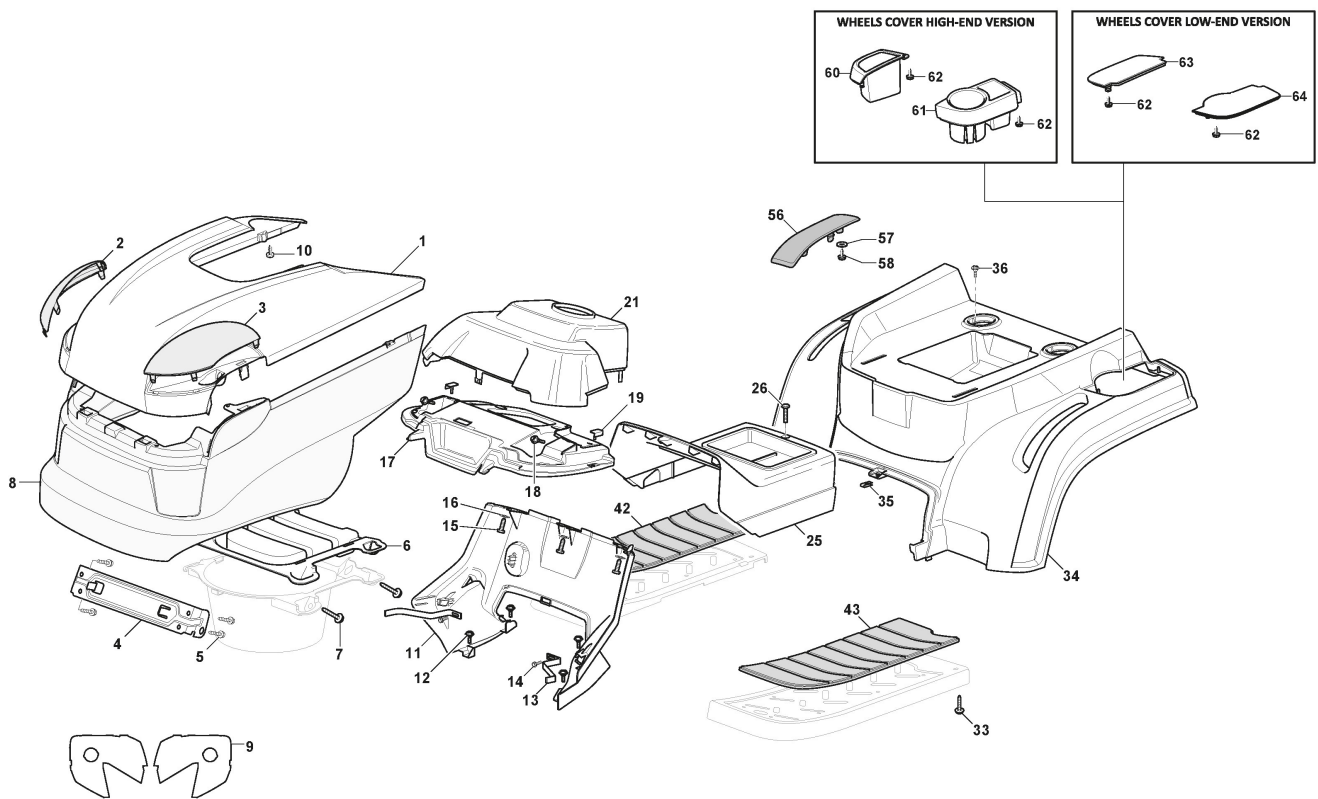

Carrosserie

Réf. N°	Q.té :	Code article	Description	Articles	De	Jusqu'à
1	1	325076910/0	Capot Superieure Rouge	Light Red		To
1	1	325076910/1	Capot Superieure Rouge	Light Red	From	31-August-2016
1	1	325076980/0	Capot Rouge	Dark Red		
2	1	325410901/0	Panneau Droit			
3	1	325410902/0	Panneau Gauche			
4	1	325785365/0	Support Capot			
5	4	112735403/0	Vis			
6	1	325263302/1	Capot avant noir			
7	4	112728692/0	Vis			
8	1	325076911/0	Capot Inferieure			To
8	1	325076911/1	Capot Inferieure		From	01-September-2013
9	1	114363452/0	Autocollant Parabole Phare			
9	1	114365476/1	Autocollant Parabole Phare			
10	2	112728686/0	Vis			
11	1	325785298/0	Support Tableau Comm.			
12	4	125943010/0	Vis			
13	2	325270325/0	Guide			
14	2	112735599/0	Vis			
15	3	112735406/0	Vis			
16	3	112523040/0	Rondelle			
17	1	325120202/1	Console			To
17	1	325120209/0	Console		From	31-August-2012
17	1	325120259/0	Console		From	To
17	1	325120259/1	Console		01-September-2014	31-August-2015
17	1	325120259/2	Console		From	
18	2	125943010/0	Vis		01-September-2017	
19	2	325260003/0	Caoutchouc			
21	1	325120203/0	Couvercle			
25	1	325110383/1	Couvre, Rouge	Light Red		To
25	1	325110383/2	Couvre, Rouge	Light Red	From	31-August-2016
25	1	325110478/0	Couvre Central Rouge	Dark Red		
26	1	125943010/0	Vis			
33	4	112735406/0	Vis			
34	1	325110432/0	Couvre Roues Rouge	Light Red		To
34	1	325110432/1	Couvre Roues Rouge	Light Red	From	01-September-2016
34	1	325110480/0	Couvre Roues Rouge	Dark Red		
35	1	112437506/0	Plaquette			
36	2	125943010/0	Vis			
42	1	325110384/0	Couvre Marchepied Droit	AS OPTIONAL - Not present on all Assortment		
43	1	325110385/0	Couvre Marchepied Gauche	AS OPTIONAL - Not present on all assortment		
56	1	325207203/0	Couvercle			
57	4	112523050/0	Rondelle			
58	2	112735403/0	Vis			
60	1	325207198/0	Couvercle			
61	1	325207199/0	Couvercle			
62	4	112735403/0	Vis			
63	1	325207196/0	Couvercle