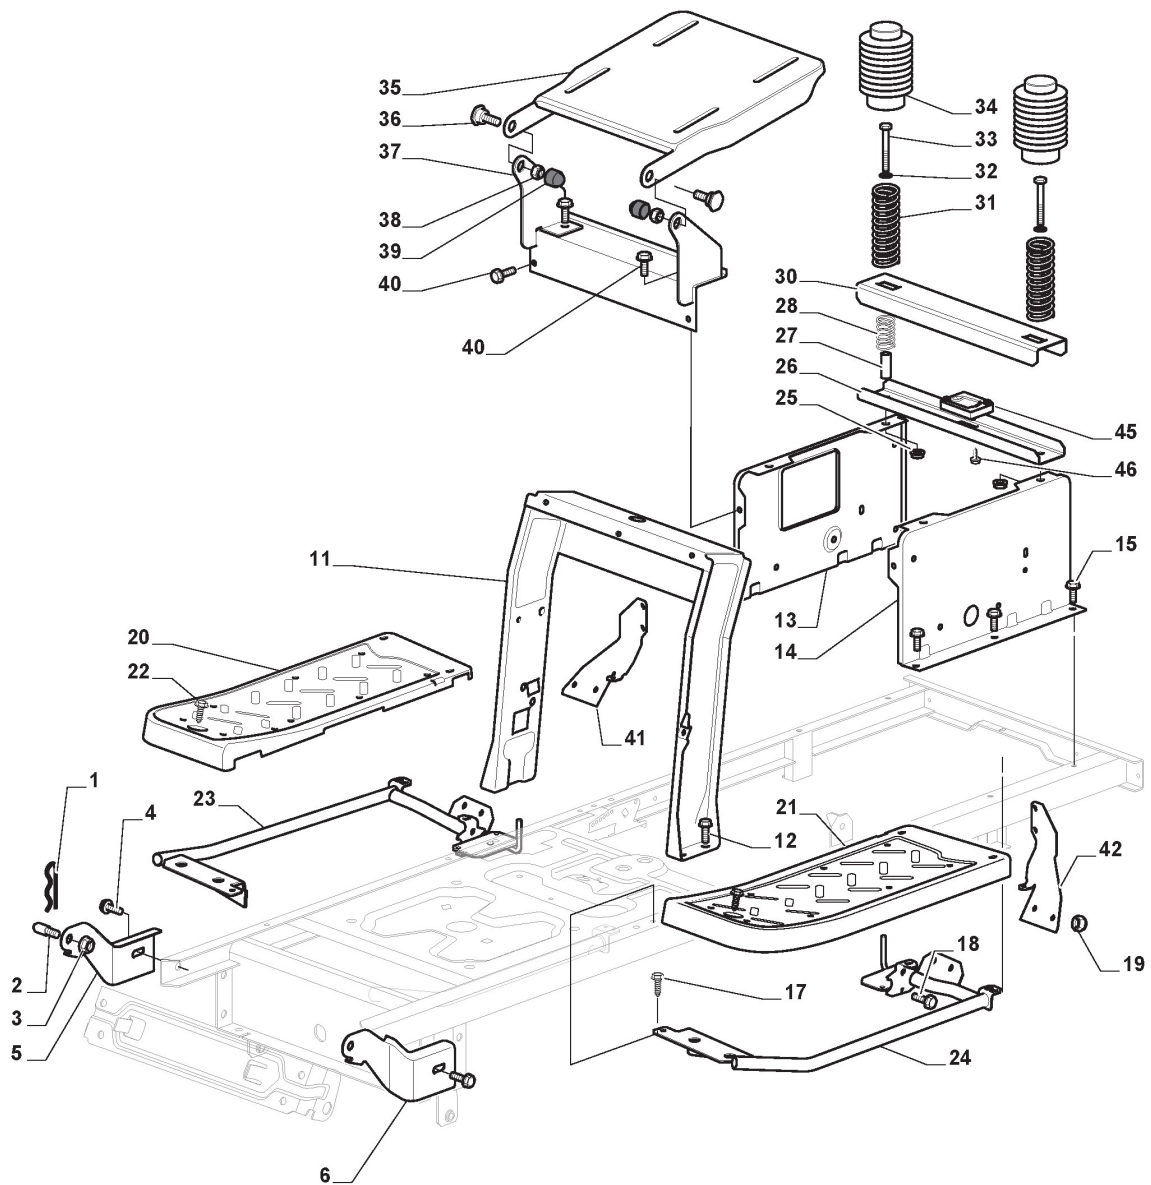

Chassis

Réf. N°	Q.té :	Code article	Description	Articles	De	Jusqu'à
1	1	124487998/0	Goupille			
2	2	125510079/0	Pivot			To S/N 19DA3RON
2	2	125510169/0	Pivot		From S/N 19DA3RON 003315	
3	2	112155000/0	Ecrou			
4	2	112735599/0	Vis			
5	1	325547225/0	Plaquette Droit			
6	1	325547227/0	Plaquette Gauche			
11	1	382785169/1	Support Tube De Direction			
12	4	125943009/0	Vis			
13	1	325785331/1	Support Siege Droit			
14	1	325785333/1	Support Siege Gauche			
15	6	125943009/0	Vis			
17	2	125943009/0	Vis			
18	2	125943009/0	Vis			
19	10	112155000/0	Ecrou			
20	1	325500041/1	Marchepied Droit			
21	1	325500043/1	Marchepied Gauche			
22	2	112735599/0	Vis			
23	1	382785223/0	Support Marchepied			
24	1	382785221/0	Support Marchepied			
25	2	112293201/0	Ecrou			
26	1	325820109/1	Support Siege			
27	2	125160048/0	Entretoise		From 01-Septem ber-2014	To
27	2	125160077/0	Entretoise			
28	2	125430263/0	Ressort			
30	1	325820111/0	Support			
31	2	125430264/0	Ressort			
32	2	112521350/0	Rondelle			
33	2	112691400/0	Vis			
34	2	325122002/0	Protecteur			
35	1	382547061/0	Plaquette			
36	2	122524970/2	Pivot			To
36	2	122524970/3	Goupille		From 01-Septem ber-2014	To S/N 20EA3RON
37	1	382820151/0	Support Siege		From S/N 20EA3RON 000612	
37	1	382820151/1	Support Siege			
38	2	112155010/0	Ecrou			
39	2	118203854/0	Capot			
40	12	125943009/0	Vis			
41	1	325650155/0	Support			To S/N 00271854
41	1	325650155/1	Support		S/N 269797	To S/N 20EA3RON
41	1	325650155/2	Support		From S/N 20BA3RON 006585	To S/N 20EA3RON
42	1	325650157/0	Support		From S/N DD325495 From S/N 20AA3RON	To S/N 20AA3RON 007470
42	1	325650157/1	Support			
42	1	325650157/2	Support			
45	1	325785379/0	Support			
46	2	112728686/0	Vis