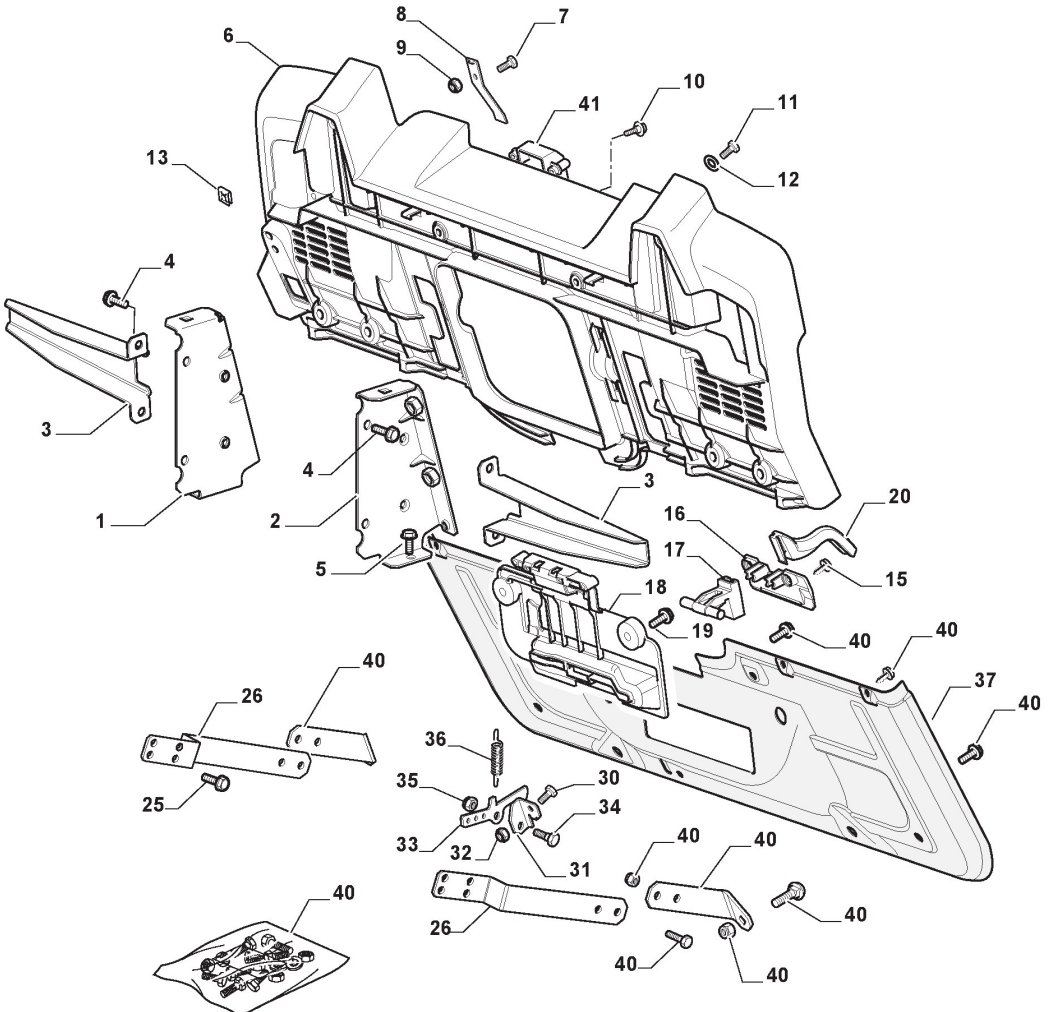

Frame - Rear Plate

Réf. N°	Q.té :	Code article	Description	Articles	De	Jusqu'à
1	1	325774501/0	Etrier			
2	1	325774507/0	Etrier			
3	2	325650163/0	Renforcement			
4	8	125943009/0	Vis			
5	2	125943009/0	Vis			
6	1	325547299/1	Plaque Arriere, Partie Superieur			
7	1	112789008/0	Vis			
8	1	127430600/0	Ressort			
9	1	112154330/0	Ecrou			
10	4	125943010/0	Vis			
11	6	112789008/0	Vis			
12	6	112523020/0	Rondelle			
13	6	112437503/0	Plaquette			
15	2	112728686/0	Vis			
16	1	325109522/0	Couvercle Protection			
17	1	325318276/0	Levier			
18	1	325785428/0	Support			
19	2	125943010/0	Vis			
20	1	325318277/0	Levier	Also on endowment p40		
25	4	112793102/0	Vis			
26	2	325774521/0	Etrier			
30	1	112789008/0	Vis			
31	1	325755061/0	Etrier			
32	1	112154330/0	Ecrou			
33	1	325774533/0	Etrier			
34	1	125510080/2	Pivot			
35	1	112154510/0	Ecrou			
36	1	125430282/1	Ressort			
37	1	382547071/1	Plaque Arriere, Partie Inferieur			
40	1	382180146/0	Dotation Visserie			
41	1	325600107/0	Protection Micro