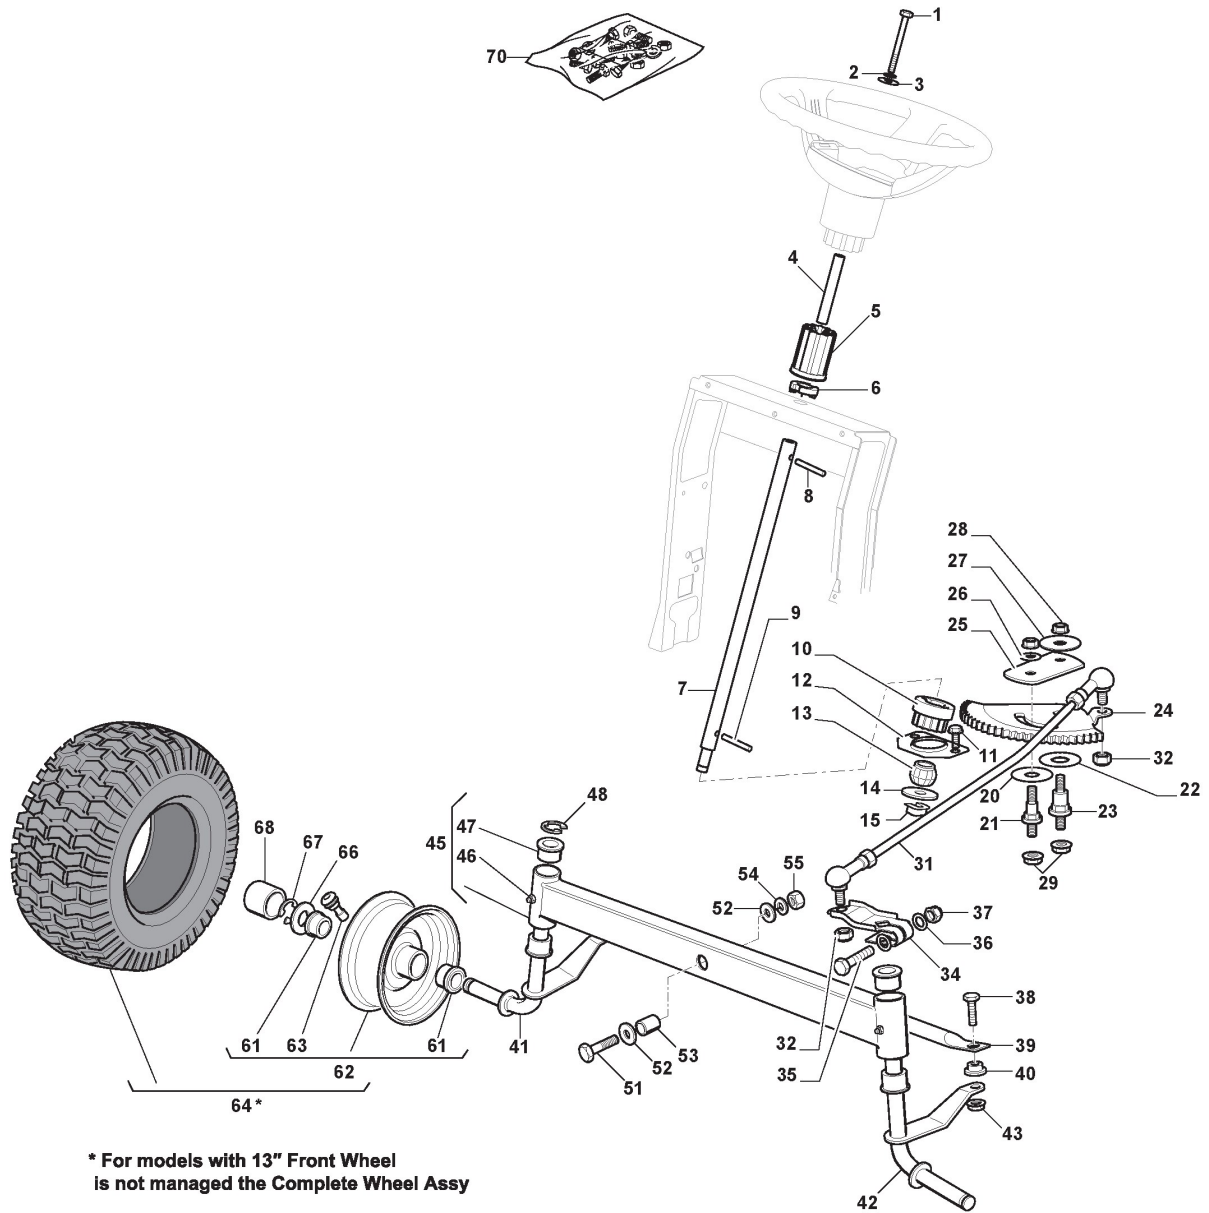

Barre De Direction

Réf. N°	Q.té :	Code article	Description	Articles	De	Jusqu'à
51	1	112692695/0	Vis			
52	2	112523100/0	Rondelle			
53	1	125160016/1	Entretoise			
54	1	112587100/0	Grower			
55	1	112295300/0	Ecrou			
61	4	125122200/2	Roulement			
62	2	182000598/0	Bandage Roue			
63	2	125950000/0	Vanne			
64	2	382680041/0	Ens. Roue	For other ST Brand		
66	2	125670005/2	Rondelle			
67	2	112001010/0	Anneau Benzing			
68	2	322110233/0	Couvre Moyeu	Standard Cover		
70	1	382180142/0	Dotation Visserie	Pos 1-4 incl.