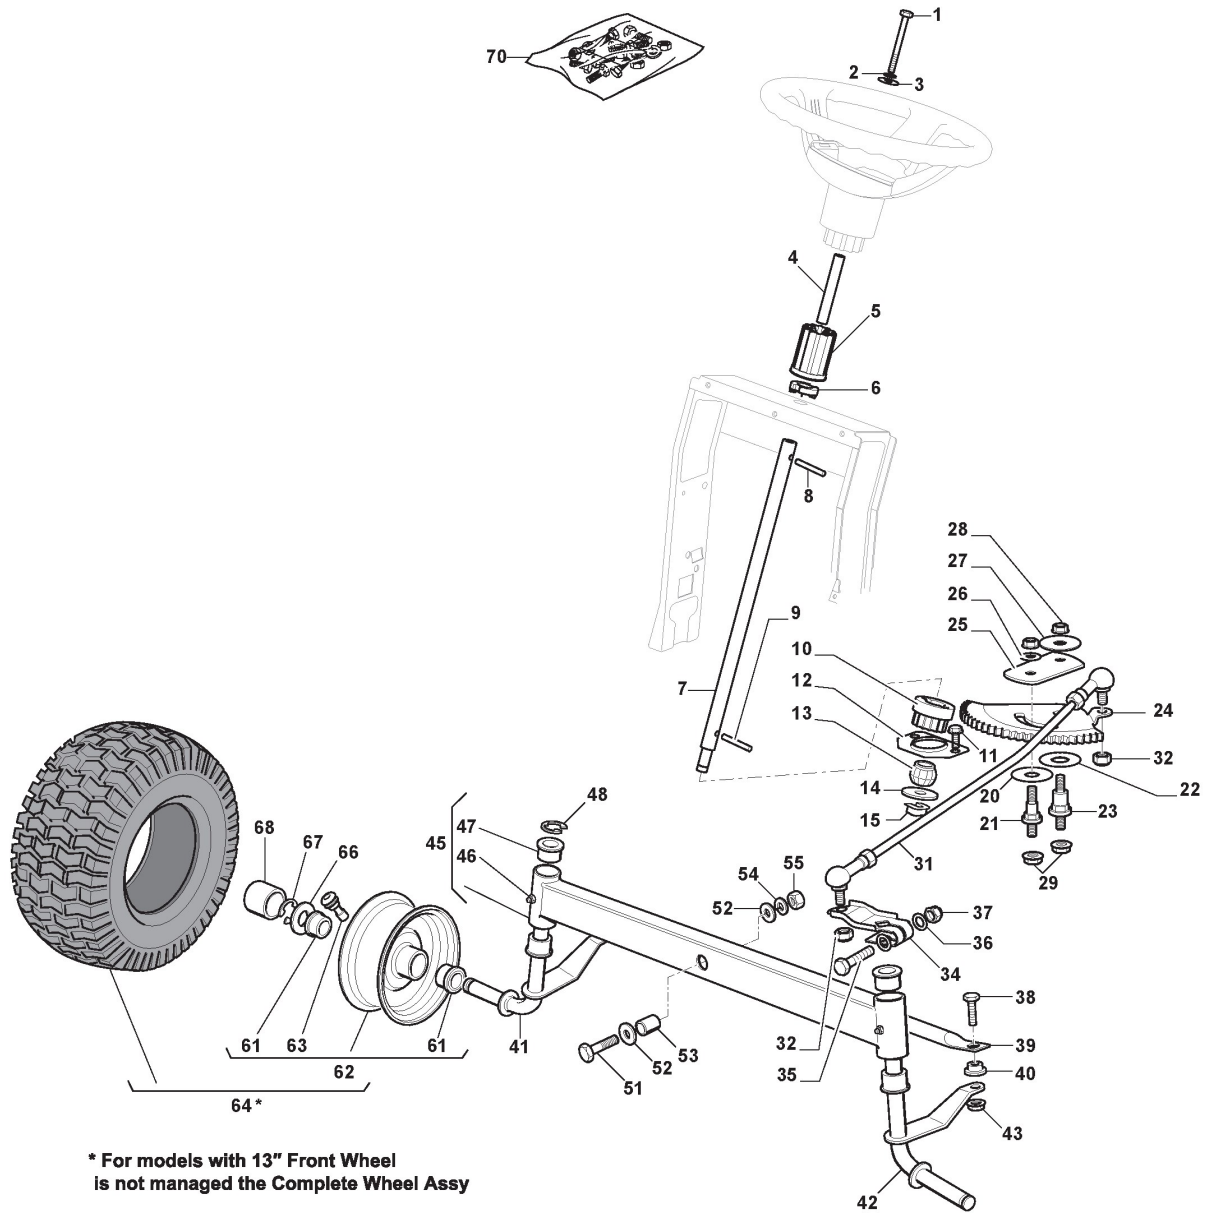

* For models with 13" Front Wheel
is not managed the Complete Wheel Assy

Barre De Direction

Réf. N°	Q.té :	Code article	Description	Articles	De	Jusqu'à
1	1	112692050/0	Vis			
2	1	112540260/0	Rondelle			
3	1	112523070/0	Rondelle			
4	1	125160047/0	Entretoise			
5	1	325785318/0	Support			
6	1	325038008/0	Douille			
7	1	125520007/0	Tube De Direction			
8	1	112620300/0	Ressort			
9	1	112622650/0	Goupille			
10	1	125570003/0	Pignon			
11	2	127943051/0	Vis			
12	1	325785213/1	Support			
13	1	325743000/0	Joint			
14	1	112521370/0	Rondelle			
15	1	112436030/0	Plaquette			
20	1	322672151/0	Rondelle Antifriccion			
21	1	125510104/0	Pivot			To S/N 19LA3RON 007423
21	1	125510173/0	Pivot		From S/N 19FA3RON 000287	
22	1	125670023/0	Rondelle			
23	1	125510109/0	Pivot			To S/N 19FA3RON 000287
23	1	125510165/0	Pivot		From S/N 19FA3RON 000287	
24	1	325735519/0	Secteur Direction			
25	1	325547233/0	Plaquette			
26	1	112369500/0	Disque Elastique			
27	1	122160400/0	Disque Elastique			
28	2	112155010/0	Ecrou			
29	2	112155010/0	Ecrou			
31	1	382000566/2	Barre De Direction	For Single Cylinder Engine		
32	2	112156602/0	Ecrou			
34	1	325318243/0	Levier			To S/N 19FA3RON 000287
34	1	382318323/0	Levier commande de direction		From 17-June-20 19	To S/N 19FA3RON 000055
35	1	112692390/0	Vis			To S/N 19FA3RON 000055
35	1	112692395/2	Vis		From 17-June-20 19	To S/N 19FA3RON 000103
36	2	112521360/0	Rondelle	no more needed		To S/N 19FA3RON 000103
37	1	112155020/0	Ecrou		From 17-June-20 19	To S/N 19FA3RON 000103
37	1	112156602/0	Ecrou			To S/N 19FA3RON 000103
38	2	125510103/0	Pivot			
39	1	325840029/0	Tirant			
40	2	325038007/0	Douille			
41	1	382230373/0	Fuseau Droit			To S/N 19FA3RON 000055
41	1	382230373/1	Fuseau Droit		From S/N 19FA3RON 000055	To S/N 19FA3RON 000103
42	1	382230375/0	Fuseau Gauche			To S/N 19FA3RON 000103
42	1	382230375/1	Fuseau Gauche		From S/N 19FA3RON 000103	
43	2	112155000/0	Ecrou			
45	1	382034030/0	Balancier Avec Douille Et Graisseur			
46	2	112379511/0	Graisseur			
47	4	125034002/1	Douille			
48	1	112001010/0	Anneau Benzing