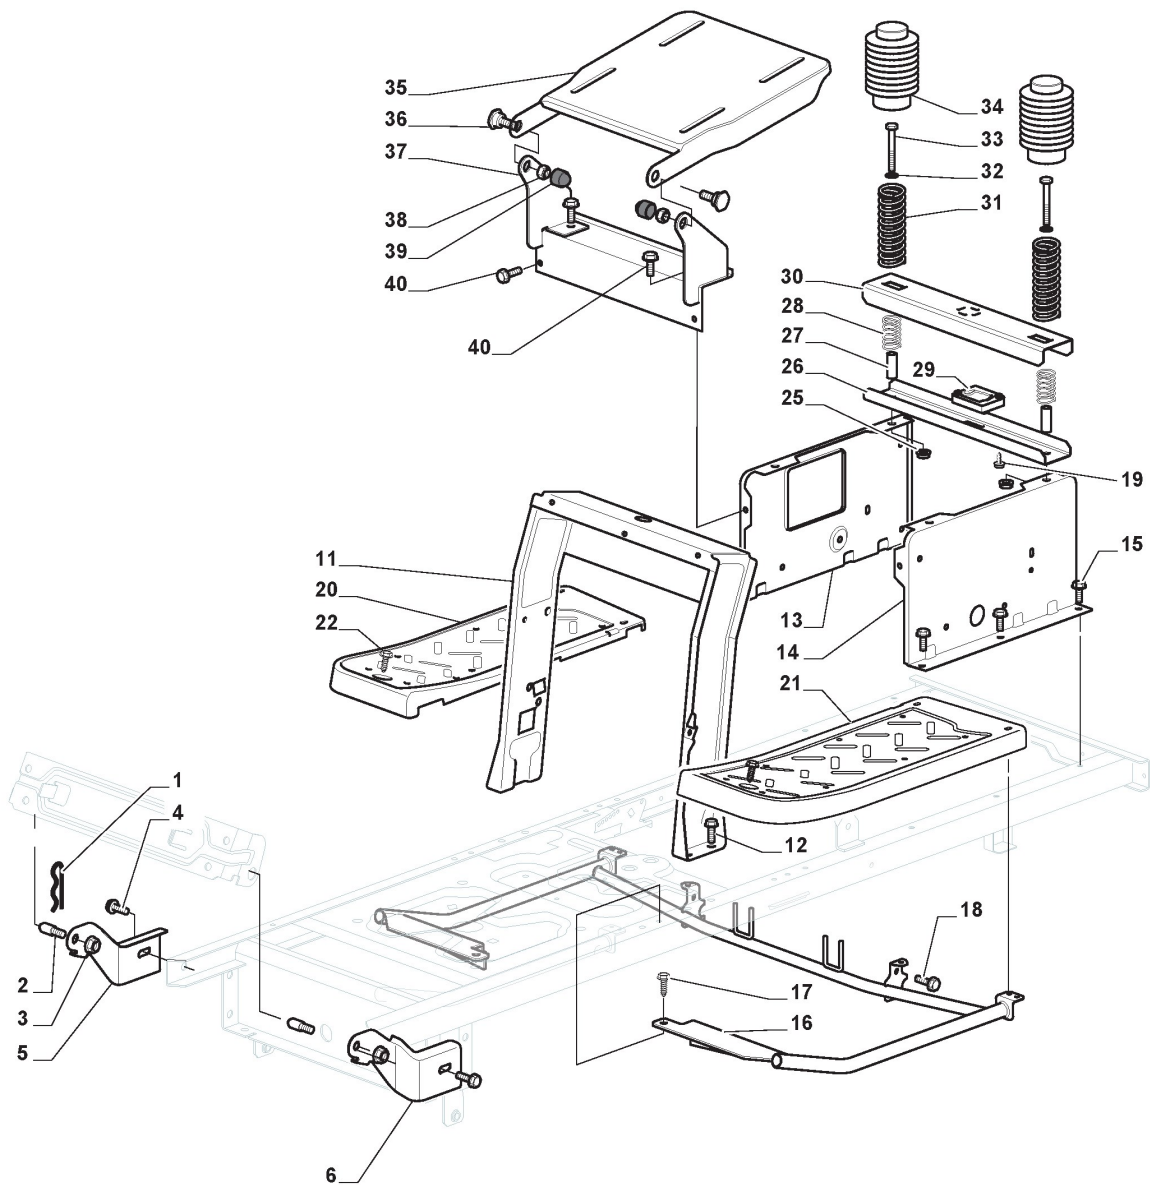

Chassis

Réf. N°	Q.té :	Code article	Description	Articles	De	Jusqu'à
1	1	124487998/0	Goupille			
2	2	125510079/1	Pivot			To S/N 19DA3RON
2	2	125510169/0	Pivot		From S/N 19DA3RON 003315	To 20EA3RON
3	2	112154210/0	Ecrou			
3	2	112155000/0	Ecrou		From 01-Septem ber-2013	
4	2	112735599/0	Vis			
5	1	325547225/0	Plaquette Droit			
6	1	325547227/0	Plaquette Gauche			
11	1	382785169/1	Support Tube De Direction			
12	4	125943009/0	Vis			
13	1	325785331/1	Support Siege Droit			
14	1	325785333/1	Support Siege Gauche			
15	6	125943009/0	Vis			
16	1	382785179/0	Support Marchepied			
17	2	125943009/0	Vis			
18	2	125943009/0	Vis			
19	2	112728686/0	Vis			
20	1	325500041/1	Marchepied Droit			
21	1	325500043/1	Marchepied Gauche			
22	2	112735599/0	Vis			
25	2	112293201/0	Ecrou			
26	1	325820109/0	Support Siege			
26	1	325820109/1	Support Siege			
27	2	125160048/0	Entretoise			
28	2	125430263/0	Ressort			
29	1	325785379/0	Support			To 20EA3RON
29	1	325785379/1	Support		From 01-Septem ber-2013	
30	1	325820111/1	Switch Comand Cross			
31	2	125430264/0	Ressort			
32	2	112521350/0	Rondelle			
33	2	112691400/0	Vis			
34	2	325122002/0	Protecteur			
35	1	382547061/0	Plaquette			
36	2	122524970/2	Pivot			To 20EA3RON
36	2	122524970/3	Goupille		From 01-Septem ber-2014	To S/N 20EA3RON
37	1	382820151/0	Support Siege			
37	1	382820151/1	Support Siege		From S/N 20EA3RON 000612	
38	2	112155010/0	Ecrou			
39	2	118203854/0	Capot			
40	4	125943009/0	Vis