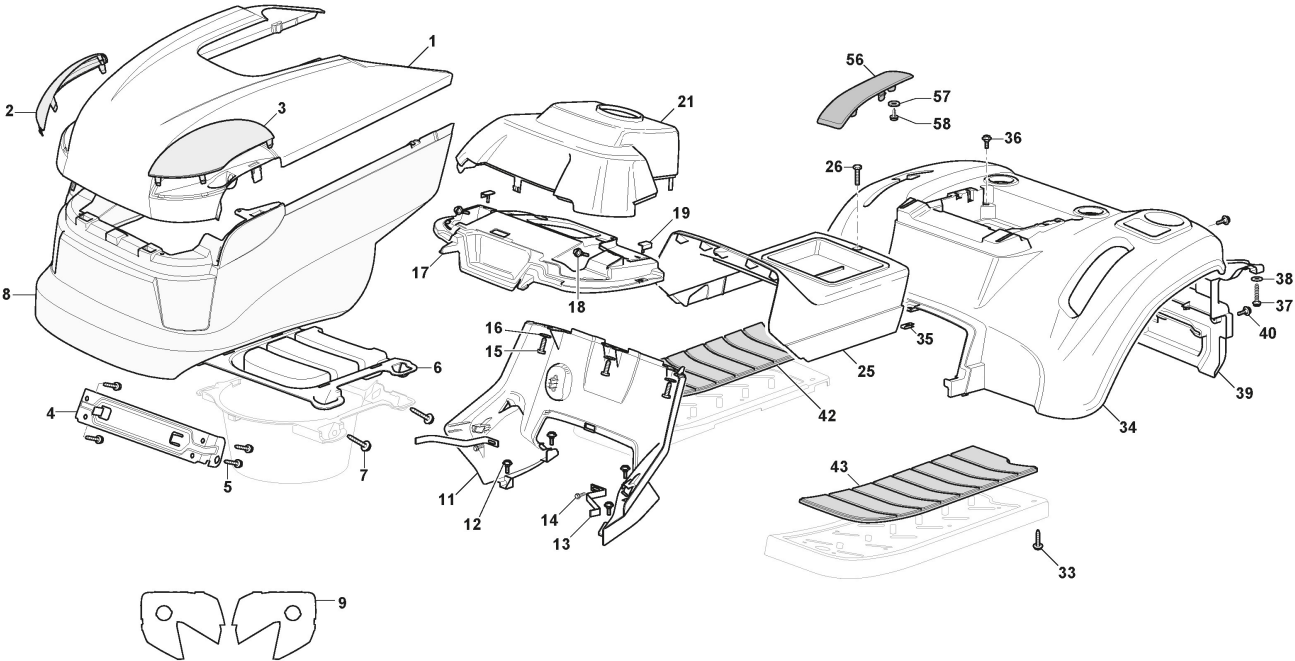

Carrosserie

Réf. N°	Q.té :	Code article	Description	Articles	De	Jusqu'à
1	1	325076910/0	Capot Superieure Rouge			To
1	1	325076910/1	Capot Superieure Rouge		From	31-August-2016
2	1	325410901/0	Panneau Droit			
3	1	325410902/0	Panneau Gauche			
4	1	325785365/0	Support Capot			
5	4	112735403/0	Vis			
6	1	325263302/1	Capot avant noir			
7	4	112728692/0	Vis			
8	1	325076911/0	Capot Inferieure		From	To
8	1	325076911/1	Capot Inferieure		01-Septem	31-August-
9	1	114365476/1	Autocollant Parabole Phare		ber-2011	2012
11	1	325785298/0	Support Tableau Comm.			
12	4	125943010/0	Vis			
13	2	325270325/0	Guide			
14	2	112735599/0	Vis			
15	3	112735406/0	Vis			
16	3	112523040/0	Rondelle			
17	1	325120202/1	Console			To
17	1	325120209/0	Console		From	To
17	1	325120259/0	Console		01-Septem	31-August-
17	1	325120259/1	Console		ber-2011	2014
17	1	325120259/2	Console		From	To
18	2	125943010/0	Vis		01-Septem	31-August-
19	2	325260003/0	Caoutchouc		ber-2015	2017
21	1	325120203/0	Couvercle			
25	1	325110397/1	Couvre Central Noir			
26	1	125943010/0	Vis			
33	4	112735406/0	Vis			
34	1	325110400/0	Couvre-Roues Noir			
35	1	112437506/0	Plaquette			
36	2	125943010/0	Vis			
37	2	112735406/0	Vis			
38	2	112523040/0	Rondelle			
39	1	325547208/1	Plaquette			To
39	1	325547208/2	Plaquette		From	
40	2	125943010/0	Vis		01-Septem	
42	1	325110384/0	Couvre Marchepied Droit	AS OPTIONAL - Not present on all Assortment	ber-2013	
43	1	325110385/0	Couvre Marchepied Gauche	AS OPTIONAL - Not present on all assortment		
56	1	325207190/0	Couvercle			
57	4	112523050/0	Rondelle			
58	2	112735403/0	Vis