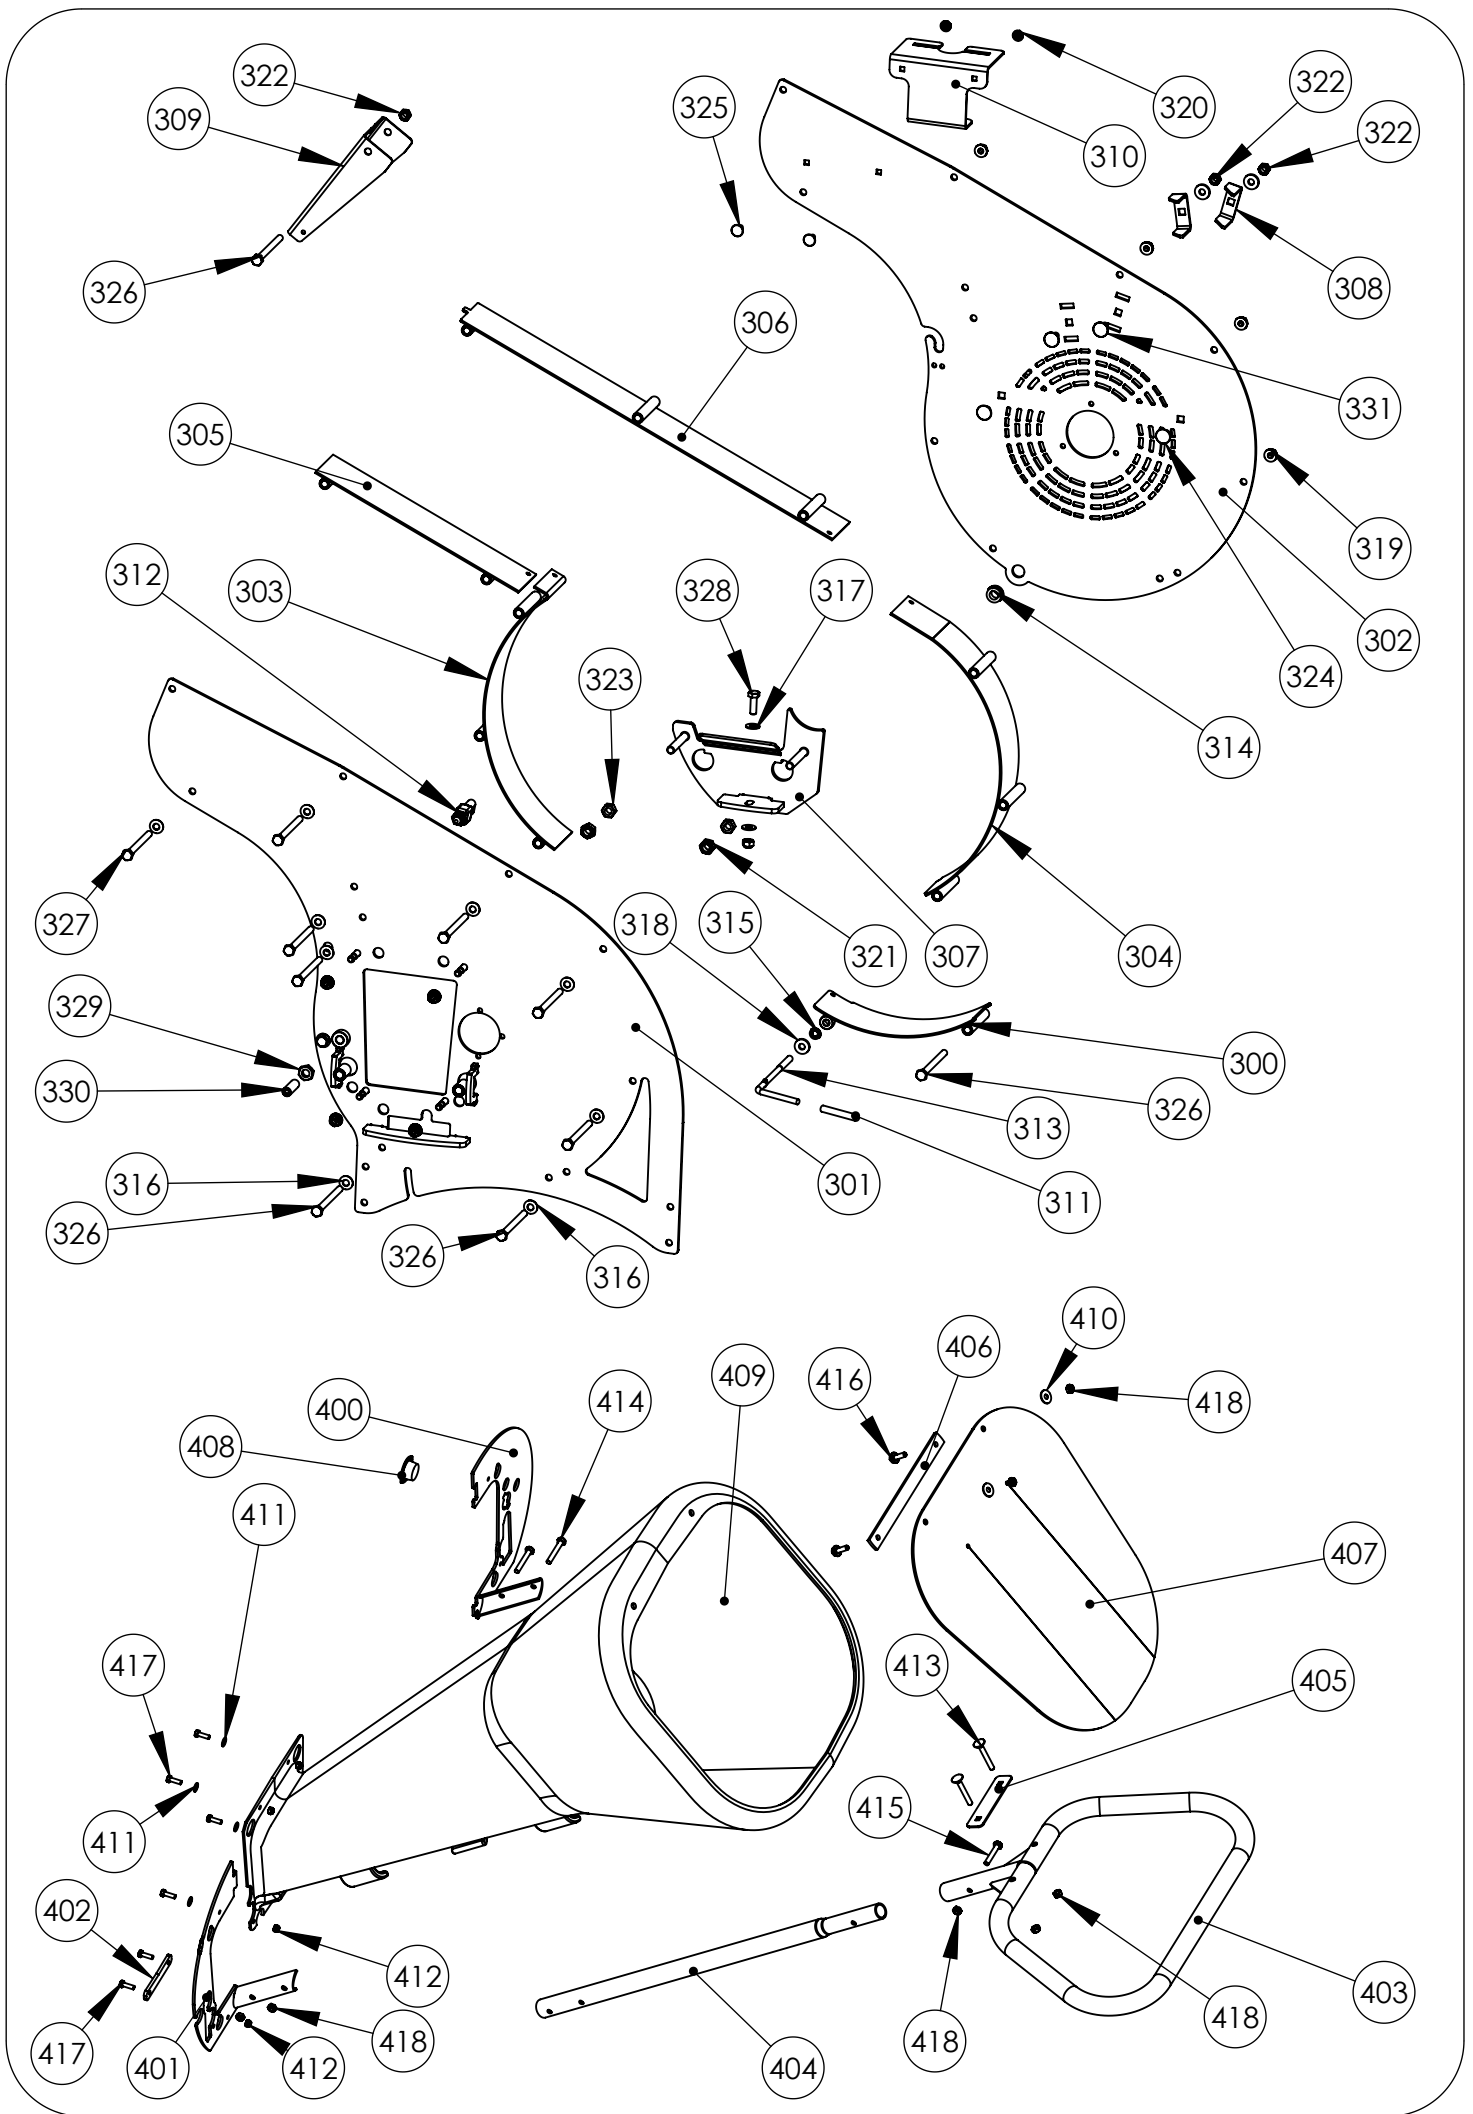

Rep N°	Ref.	Désignation	Description	Qté
300	KL02041606	TRAPPE DE DEBOURRAGE NOIRE	BLACK RAL9005 HATCH	1
301	KL02041605	CARTER AVANT NOIR	BLACK FRONT HOUSING	1
302	KL02041604	CARTER ARRIERE NOIR	BLACK REAR HOUSING	1
303	KL02040604	1er CARTER ROUGE RAL3002	RED RAL3002 1ST PART	1
303	KL02042104	1er PARTIE CARTER VERTE	GREEN 1ST PART OF HOUSING SIDE	1
303	KL02042604	1er PARTIE CARTER ORANGE	ORANGE 1 PART OF HOUSING SIDE	1
303	KL02043604	1er PARTIE CARTER BLEUE	BLUE 1ST PART OF HOUSING SIDE	1
304	KL02040603	2 e FLANC CARTER ROUGE RAL3002	RED RAL3002 2ND PART	1
304	KL02042103	2 e PARTIE FLANC CARTER VERTE	GREEN 2ND PART OF HOUSING SIDE	1
304	KL02042603	2 e PARTIE FLANC CARTER ORANGE	ORANGE 2 PART OF HOUSING SIDE	1
304	KL02043603	2 e PARTIE FLANC CARTER BLEUE	BLUE 2ND PART OF HOUSING SIDE	1
305	KL02040602	PART INF EJECT ROUGE RAL3002	RED RAL3002 LOWER PART	1
305	KL02042102	PART INF EJECT VERT	GREEN LOWER PART	1
305	KL02042602	PART INF EJECT ORANGE	ORANGE LOWER PART	1
305	KL02043602	PART INF EJECT BLEUE	BLUE LOWER PART	1
306	KL02040601	PARTIE SUP EJECT ROUGE RAL3002	RED RAL 3002 HIGHER PART	1
306	KL02042101	PARTIE SUP GOULOTTE EJECT VERT	GREEN HIGHER PART	1
306	KL02042601	PARTIE SUP EJECT ORANGE	ORANGE HIGHER PART	1
306	KL02043601	PARTIE SUP EJECT BLEU	BLUE HIGHER PART	1
307	KL02040207	CONTRE COUTEAUX	CONTRA-ROTATIONG KNIVES	1
308	KL02040206	LAME ARRIERE PLIE ZN	REAR BLADE	2
309	KL02011613	VOLET GOULOTTE EJECTION NOIR	BLACK SHUTTER	1
310	KL02011611	ACCROCHE GOULOTTE NOIR	BLACK GRIP	1
311	K341000028	EMBOUIT PLASTIQUE 6.5 x 60	END PIECE 6.5 x 60	1
312	K308060012	FAISCEAU COUPE CIRCUIT	ELECTRIC BRAKER	1
313	K305000060	LEVIER VERROU TRAPPE	SHUTTER LOCK LEVER	1
314	K301000005	PASSE FIL	WIRE PROTECT	1
315	K300460801	RONDELLE STARLOCK DIAM 8	WASHER STARLOCK DIAM 8	1
316	K300430803	RONDELLE CONTACT M8 ZN NOIR	WASHER M8 BLACK	10
317	K300400802	RONDELLE PLATE 18 x 8 x 1.5	WASHER 18 X 8 X 1.5	2
318	K300400801	RONDELLE PLATE ZN 8 x 20 x 3	WASHER 8 x 20 x 3	3
319	K300260802	ECROU H M8 EMB CR ZN NOIR	NUT H M8 NOTCHED SHOULDER BLACK	16
320	K300260602	ECROU H M6 Z EMB CR ZN NOIR	NUT H M6 Z NOTCHED SHOULDER BLACK	2
321	K300211001	ECROU FREIN M10	BLOCKING NUT M10	2
322	K300210801	ECROU FREIN H M8	BLOCKING NUT M8	5
323	K300201001	ECROU HU M10	NUT HU M10	2
324	K300080802	BOULON TRCC 8 x 16	SCREW TRCC 8 x 16	2
325	K300080609	VIS TRCC 6 x 16 ZN NOIR	SCREW TRCC 6 x 16 BLACK	2
326	K300010840	VIS TH 8 x 100 ZN NOIR	SCREW 8 x 100 BLACK	4
327	K300010839	VIS TH 8 x 95 ZN NOIR	SCREW 8 x 95 BLACK	8
328	K300010817	VIS TH 8 x 25 ZN	SCREW TH 8 X 25 ZN	1
329	0300251204	ECROU BAS HU M12 ZN	NUT HU M12 ZN	1
330	0300091201	VIS STHC A BILLE M12 x 42	SCREW STHC WITH BALL M12	1
331	0300080804	VIS TRCC 8 X 20 Z DIN603	Screw TRCC M8x0 z DIN 603	2