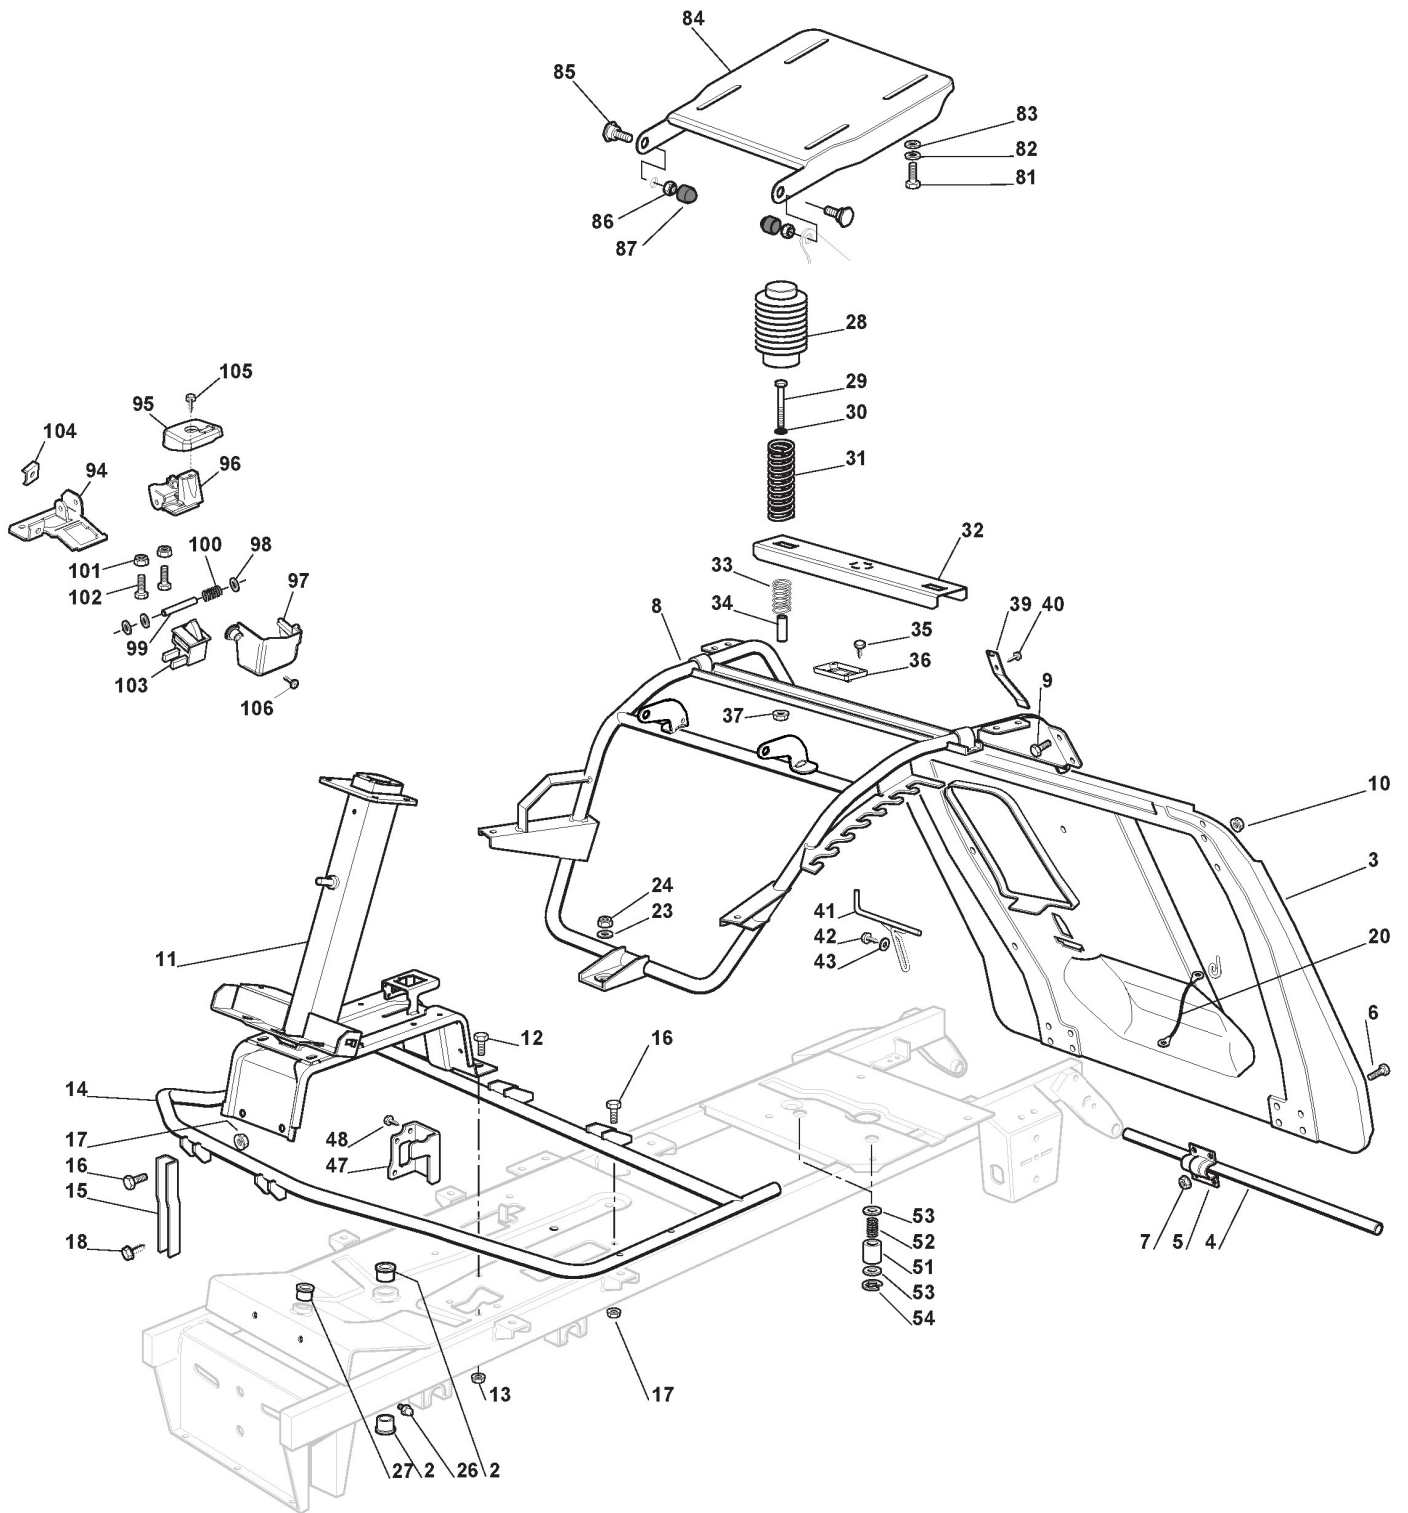

Chassis

Réf. N°	Q.té :	Code article	Description	Articles	De	Jusqu'à
2	2	125034002/1	Douille			
3	1	384545057/3	Plaque Arriere			
4	1	127037000/1	Axel			
5	2	325547012/1	Plaque			
6	8	112791213/1	Vis			
7	8	112292102/0	Ecrou			
8	1	384801149/0	Chassis	To 31-august-2016		
8	1	384801149/1	Chassis	From 01-september-2016		
9	4	112792611/0	Vis			
10	4	112293201/0	Ecrou			
11	1	382785243/0	Support Tube De Direction			
12	4	112792611/0	Vis			
13	4	112293201/0	Ecrou			
14	1	384801107/3	Support Marchepied			
15	2	327787025/0	Support			
16	4	112792611/0	Vis			
17	4	112293201/0	Ecrou			
18	2	112735120/0	Vis			
20	1	384040300/0	Plaque Arriere			
23	1	112523060/0	Rondelle			
24	1	112155000/0	Ecrou			
26	1	112379511/0	Graisseur			
27	1	125034001/0	Coussinet			
28	2	325122003/0	Protecteur			
29	2	112691400/0	Vis			
30	2	112521350/0	Rondelle			
31	2	127430596/0	Ressort			
32	1	327543047/0	Platte			
33	2	125430263/0	Ressort			
34	2	125160048/0	Entretoise			
35	2	112728686/0	Vis			
36	1	325785379/1	Support			
37	2	112293201/0	Ecrou			
39	1	127430600/0	Ressort			
40	1	112735110/0	Vis			
41	1	127294001/0	Guide Convoyeur Arriere			
42	1	112735120/0	Vis			
43	1	112523040/0	Rondelle			
47	1	327772095/0	Support			
48	2	112735105/0	Vis			
51	2	127047012/0	Douille			
52	2	127430577/0	Ressort			
53	4	325670008/1	Rondelle			
54	2	112000955/0	Anneau Benzing			
81	4	112793102/0	Vis			
82	4	112583500/0	Grower			
83	4	112523060/0	Rondelle			
84	1	382547061/0	Plaquette