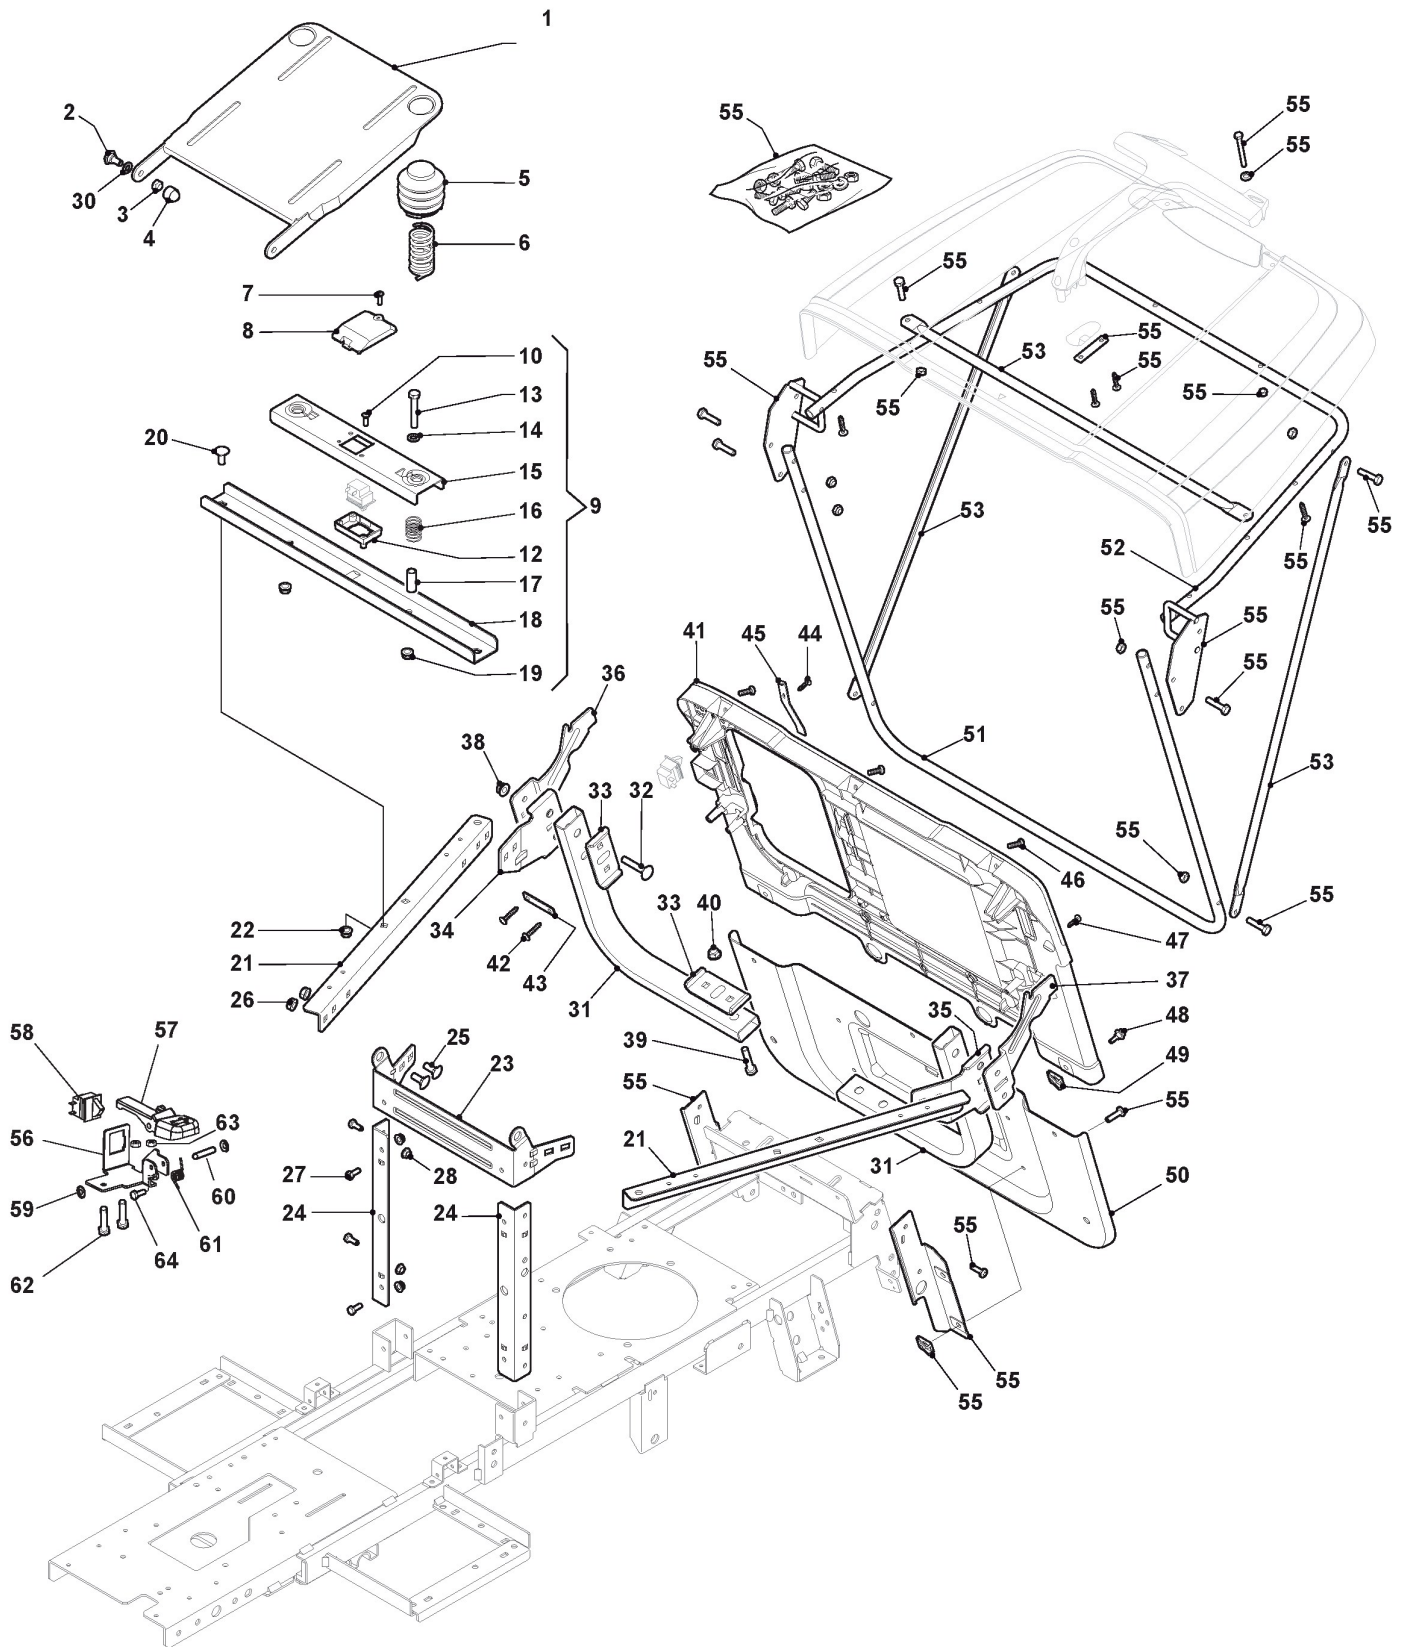

CASTELGARDEN

F 966H (2018)

2T0070273/SBR

Spare parts list
Reservdelar
Repuestos
Ersatzteile
Pièces détachées
Reserve onderdelen
Catalogo ricambi

- Use ST. S.p.A. Genuine Spare Parts specified in the parts list for repair and/or replacement.
- The contents described in the parts list may change due to improvement.
- The drawings of the spare parts are only indicative And might Not represent the part in question exactly.
- The indications "right" - "left" - "front" - "rear" refer to the position of the operator when using the machine.
- When placing orders of parts for repair And/Or replacement, make sure that the illustrated parts list Is the one applying to the machine's year of manufacture, as shown on the identification plate attached to the machine.

Carrosserie

Réf. N°	Q.té :	Code article	Description	Articles	De	Jusqu'à
1	1	325961220/0	Volant			
2	1	327110486/0	Protection Tube De Direction			
3	1	327110578/0	Couvercle Avant, Jaune			
4	4	125943010/0	Vis			
5	1	327110483/0	Couvre Tube De Direction, Gris			
6	4	112728300/0	Vis			
7	1	327500501/0	Marchepied Droit			
8	1	327500500/0	Marchepied Gauche			
9	14	112735402/0	Vis			
10	1	327110566/0	Couvre Central, Gris			
11	2	112728300/0	Vis			
12	1	327110581/0	Couvre Roue Droit, Rouge			
13	1	327110582/0	Couvre Roue Gauche, Rouge			
14	6	112727801/0	Vis			
15	6	112728300/0	Vis			
16	1	327110480/1	Schutzdekel Grau			
17	10	112437507/0	Plaquette			
19	6	125943010/0	Vis			
21	1	327110481/1	Motorkappe Schwarz			
22	1	327110580/0	Couvre, Rouge			
24	1	327394004/0	Griff Schwarz			
25	1	327110579/0	Couvre-Bac Mobile, Rouge			
26	1	184106074/0	Sac, Toile			
27	4	112793101/0	Vis			
28	4	112583500/0	Grower			
29	4	112523060/0	Rondelle			
32	1	325580504/0	Plaque Volant			
36	1	125722463/0	Siege			