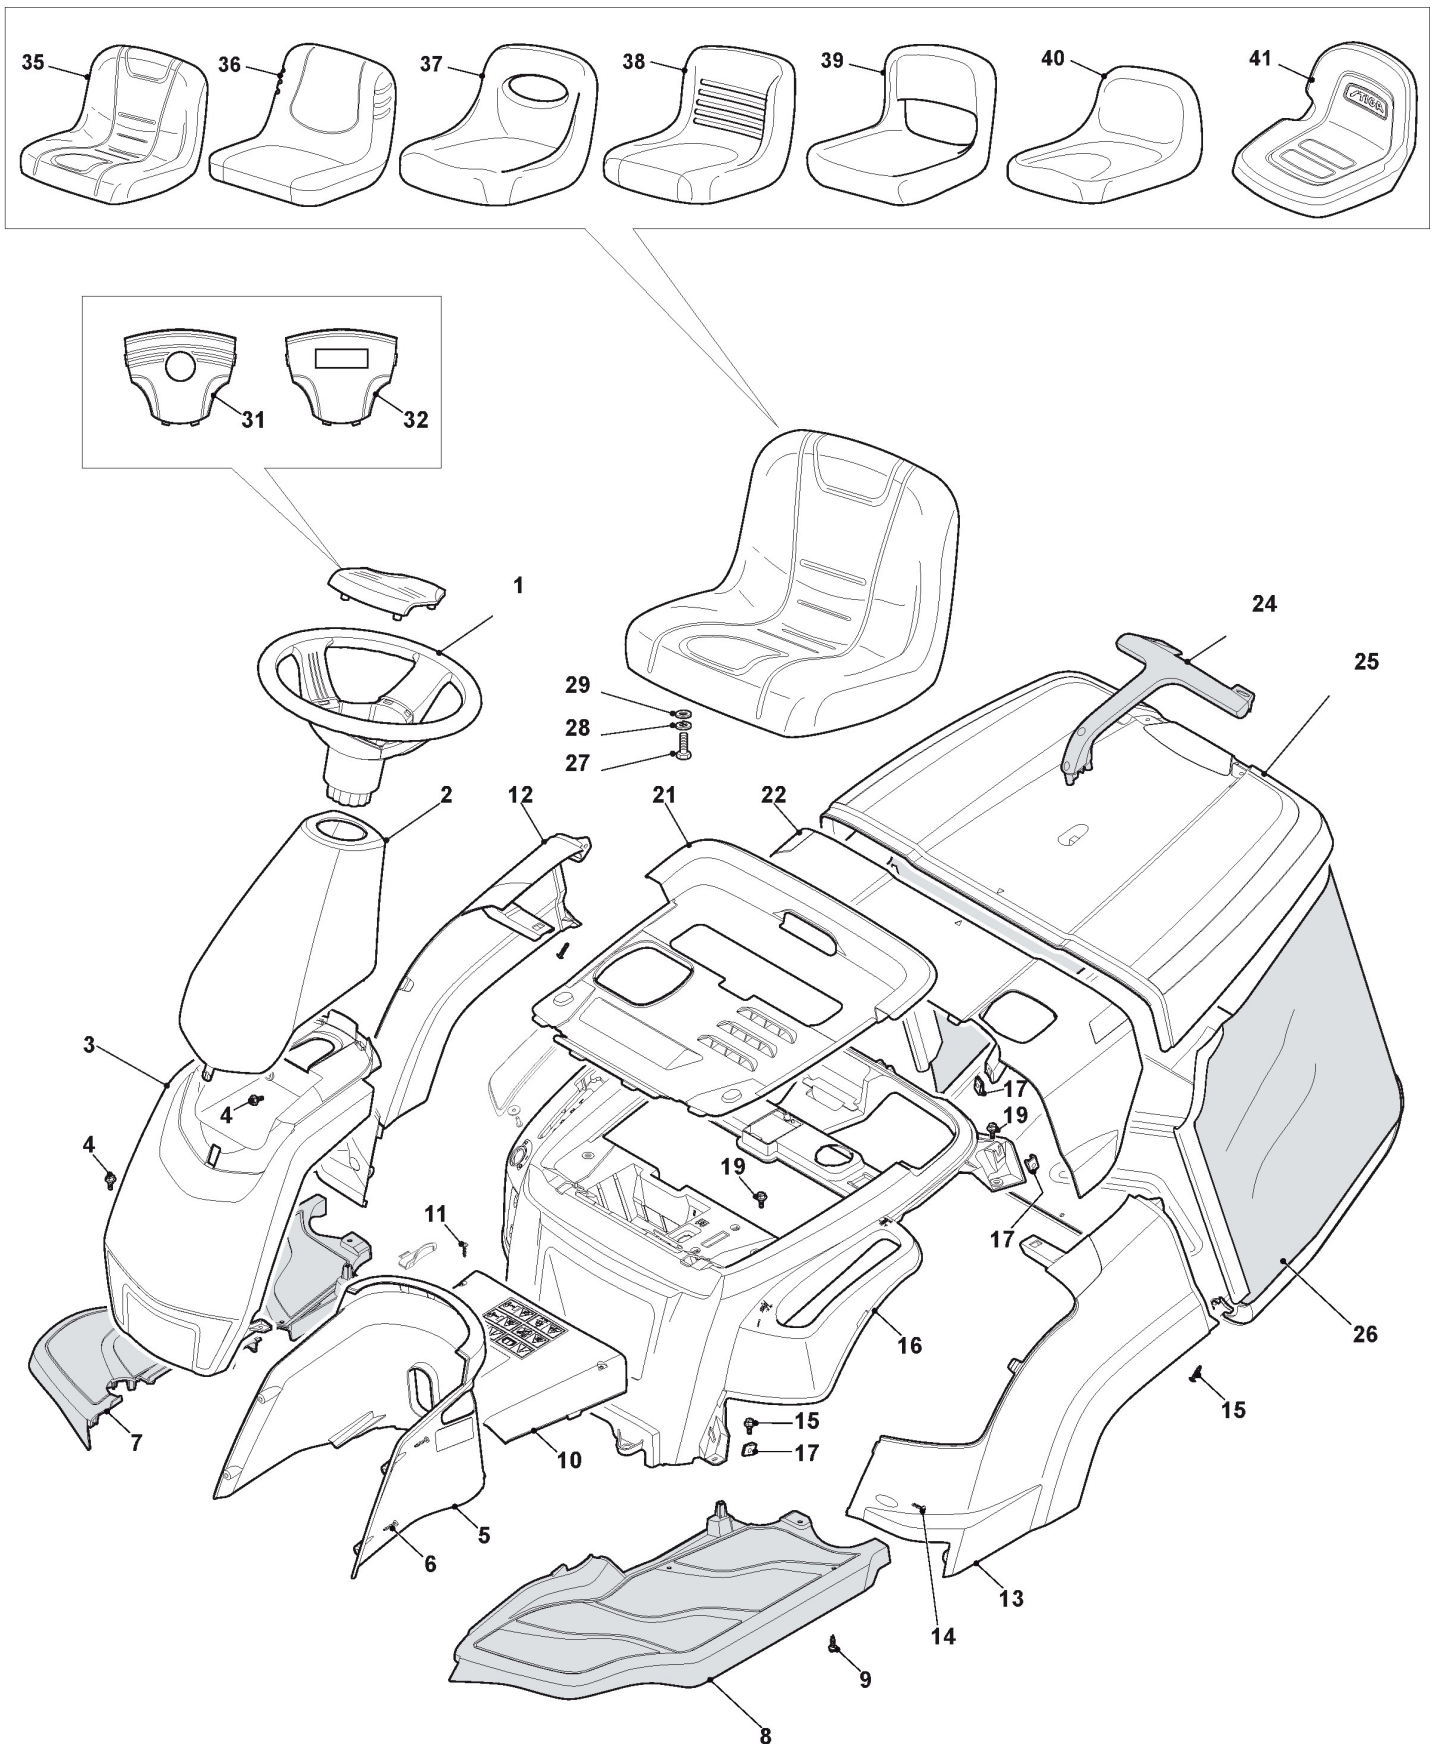

Carrosserie

Réf. N°	Q.té :	Code article	Description	Articles	De	Jusqu'à
1	1	325961220/0	Volant			
2	1	327110486/0	Protection Tube De Direction			
3	1	327110578/0	Couvercle Avant, Jaune			
4	4	125943010/0	Vis			
5	1	327110483/0	Couvre Tube De Direction, Gris			
6	4	112728300/0	Vis			
7	1	327500501/0	Marchepied Droit			
8	1	327500500/0	Marchepied Gauche			
9	14	112735402/0	Vis			
10	1	327110566/0	Couvre Central, Gris			
11	2	112728300/0	Vis			
12	1	327110581/0	Couvre Roue Droit, Rouge			
13	1	327110582/0	Couvre Roue Gauche, Rouge			
14	6	112727801/0	Vis			
15	6	112728300/0	Vis			
16	1	327110480/1	Schutzdekel Grau			
17	10	112437507/0	Plaquette			
19	6	125943010/0	Vis			
21	1	327110481/1	Motorkappe Schwarz			
22	1	327110580/0	Couvre, Rouge			
24	1	327394004/0	Griff Schwarz			
25	1	327110579/0	Couvre-Bac Mobile, Rouge			
26	1	184106074/0	Sac, Toile			
27	4	112793101/0	Vis			
28	4	112583500/0	Grower			
29	4	112523060/0	Rondelle			
32	1	325580504/0	Plaque Volant			
36	1	125722463/0	Siege