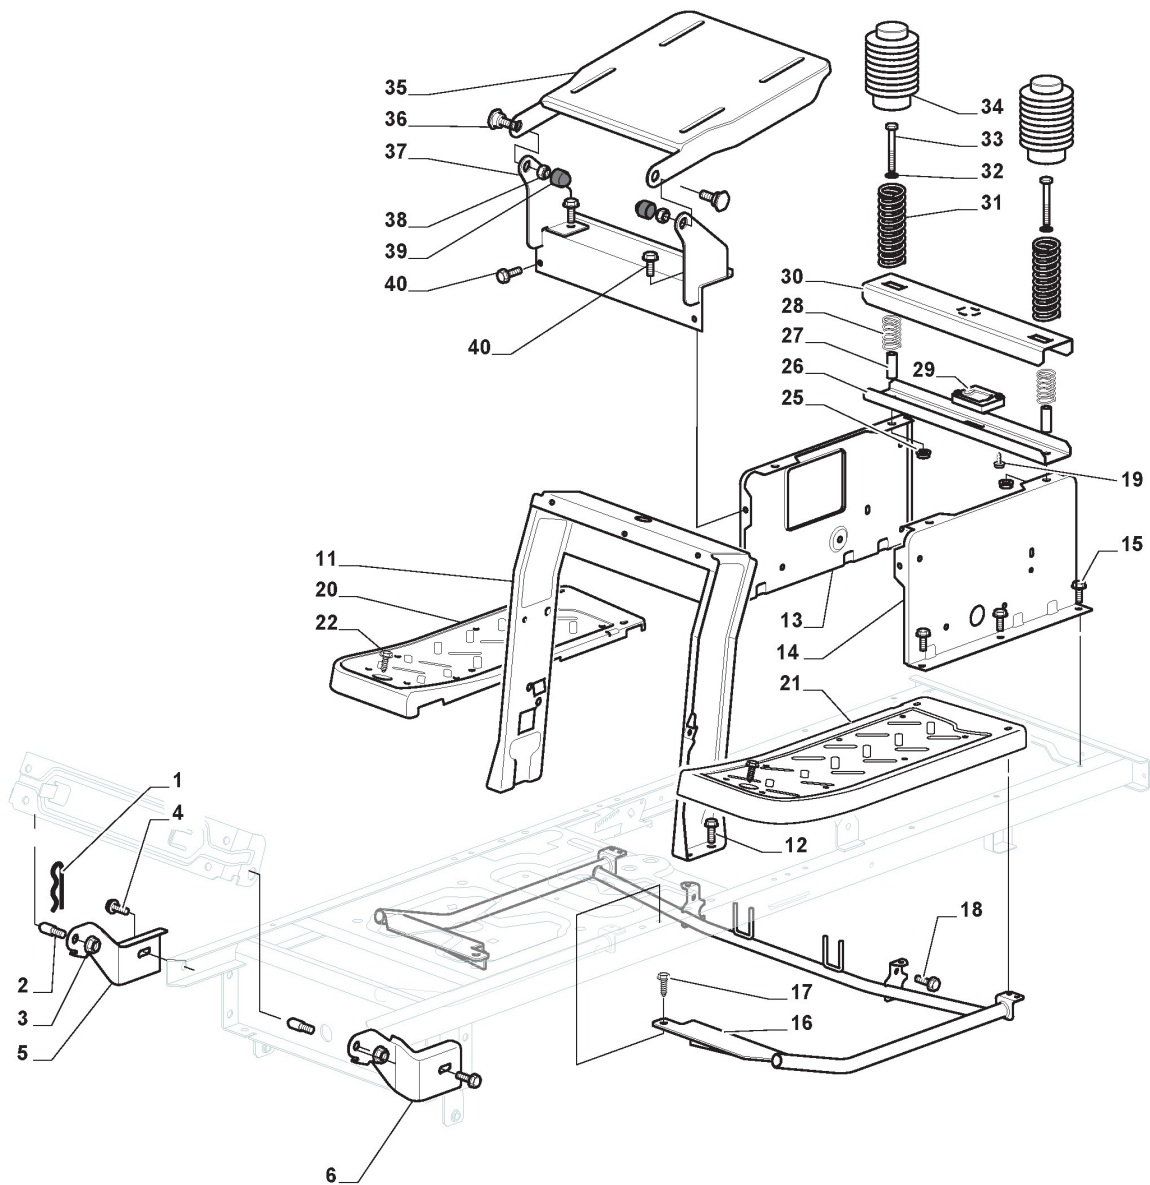

Chassis

Réf. N°	Q.té :	Code article	Description	Articles	De	Jusqu'à
1	1	124487998/0	Goupille			
2	2	125510079/1	Pivot			
3	2	112154210/0	Ecrou	To 31-august-2013		
3	2	112155000/0	Ecrou	From 01-september-2013		
4	2	112735599/0	Vis			
5	1	325547225/0	Plaquette Droit			
6	1	325547227/0	Plaquette Gauche			
11	1	382785169/1	Support Tube De Direction			
12	4	125943009/0	Vis			
13	1	325785331/1	Support Siege Droit			
14	1	325785333/1	Support Siege Gauche			
15	6	125943009/0	Vis			
16	1	382785179/0	Support Marchepied			
17	2	125943009/0	Vis			
18	2	125943009/0	Vis			
19	2	112728686/0	Vis			
20	1	325500041/1	Marchepied Droit			
21	1	325500043/1	Marchepied Gauche			
22	2	112735599/0	Vis			
25	2	112293201/0	Ecrou			
26	1	325820109/0	Support Siege			
26	1	325820109/1	Support Siege			
27	2	125160048/0	Entretoise			
28	2	125430263/0	Ressort			
29	1	325785379/0	Support	To 31-august-2013		
29	1	325785379/1	Support	From 01-september-2013		
30	1	325820111/1	Switch Comand Cross			
31	2	125430264/0	Ressort			
32	2	112521350/0	Rondelle			
33	2	112691400/0	Vis			
34	2	325122002/0	Protecteur			
35	1	382547061/0	Plaquette			
36	2	122524970/2	Pivot	To 31-august-2014		
36	2	122524970/3	Goupille	From 01-september-2014		
37	1	382820151/0	Support Siege			
38	2	112155010/0	Ecrou			
39	2	118203854/0	Capot			
40	4	125943009/0	Vis