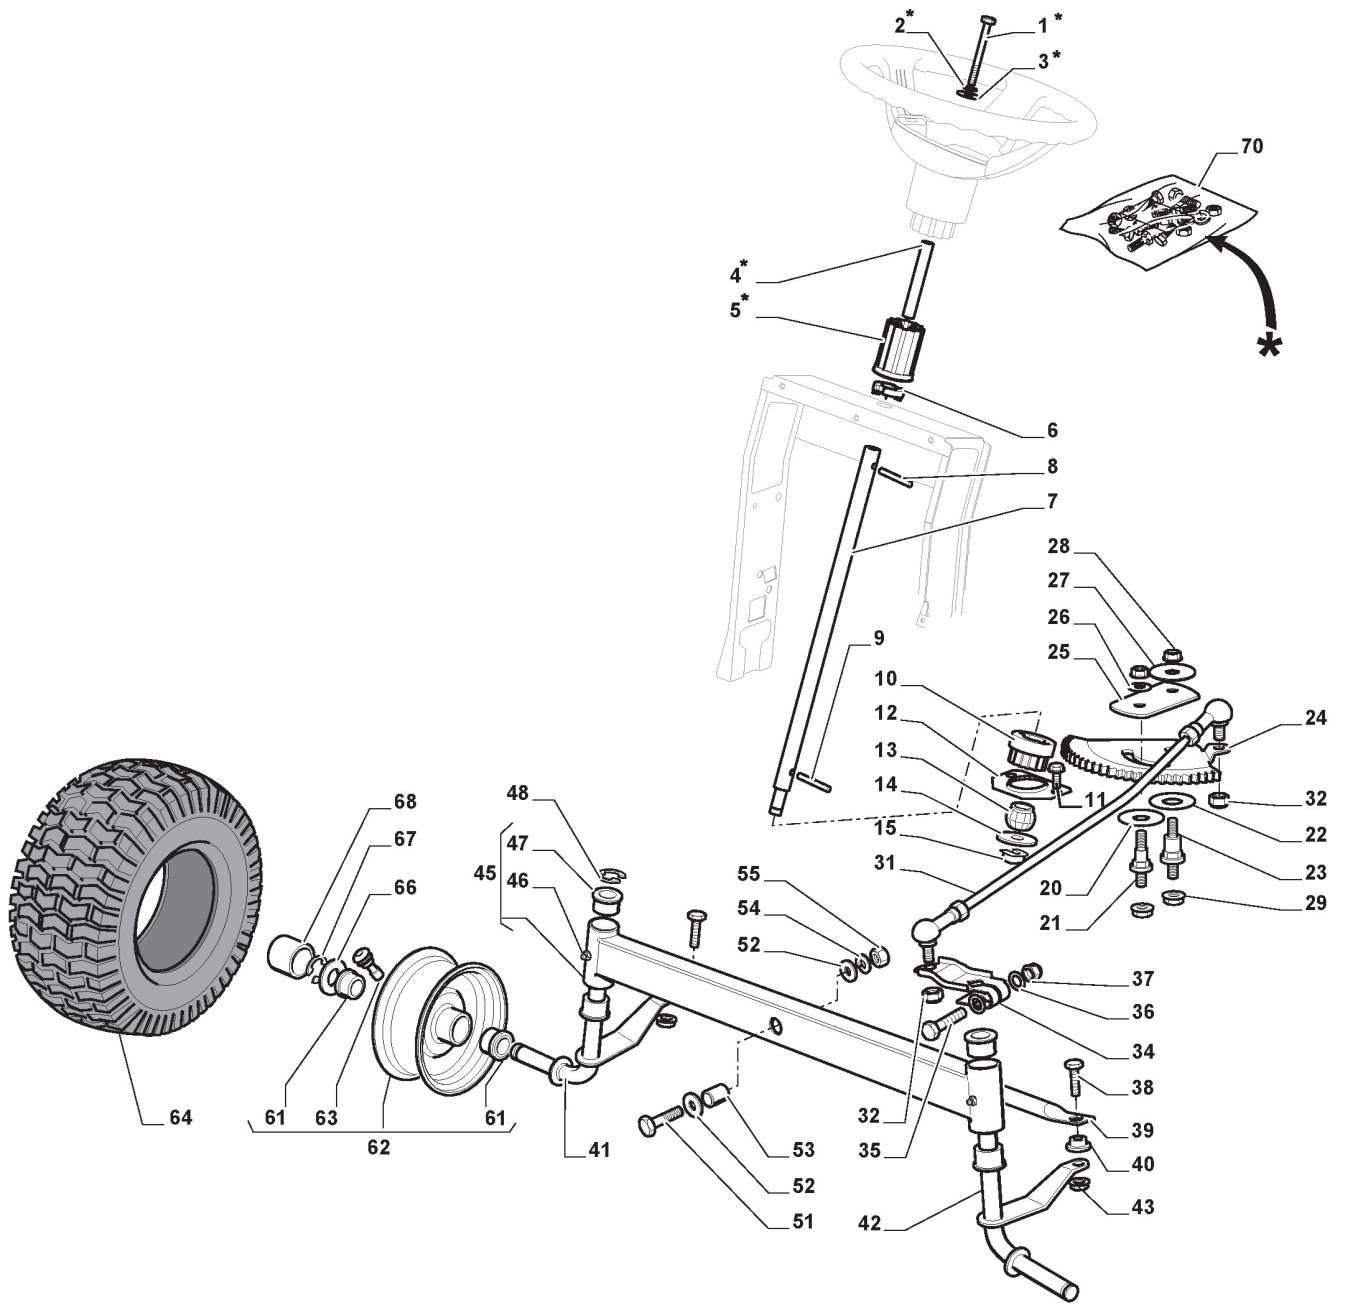

Barre De Direction

Réf. N°	Q.té :	Code article	Description	Articles	De	Jusqu'à
1	1	112692050/0	Vis			
2	1	112540260/0	Rondelle			
3	1	112523070/0	Rondelle			
4	1	125160047/0	Entretoise			
5	1	325785318/0	Support			
6	1	325038008/0	Douille			
7	1	125520007/0	Tube De Direction			
8	1	112620300/0	Ressort			
9	1	112622650/0	Goupille			
10	1	125570003/0	Pignon			
11	2	127943051/0	Vis			
12	1	325785213/1	Support			
13	1	325743000/0	Joint			
14	1	112521370/0	Rondelle			
15	1	112436030/0	Plaquette			
20	1	322672151/0	Rondelle Antifricion			
21	1	125510104/0	Pivot			
22	1	125670023/0	Rondelle			
23	1	125510109/0	Pivot			
24	1	325735519/0	Secteur Direction			
25	1	325547233/0	Plaquette			
26	1	112369500/0	Disque Elastique			
27	1	122160400/0	Disque Elastique			
28	2	112155010/0	Ecrou			
29	2	112154210/0	Ecrou			
31	1	382000566/1	Barre De Direction			
32	2	112156602/0	Ecrou			
34	1	325318243/0	Levier			
35	1	112692390/0	Vis			
36	2	112521360/0	Rondelle			
37	1	112156602/0	Ecrou			
38	2	125510103/0	Pivot			
39	1	325840029/0	Tirant			
40	2	325038007/0	Douille			
41	1	382230373/0	Fuseau Droit			
42	1	382230375/0	Fuseau Gauche			
43	2	112155000/0	Ecrou			
45	1	382034030/0	Balancier Avec Douille Et Graisseur			
46	2	112379511/0	Graisseur			
47	4	125034002/1	Douille			
48	1	112001010/0	Anneau Benzing			
51	1	112692695/0	Vis			
52	2	112523100/0	Rondelle			
53	1	125160016/0	Entretoise	To 31-august-2013		
53	1	125160016/1	Entretoise	From 01-september-2013		
54	1	112587100/0	Grower			
55	1	112295300/0	Ecrou			
61	4	125122200/2	Roulement