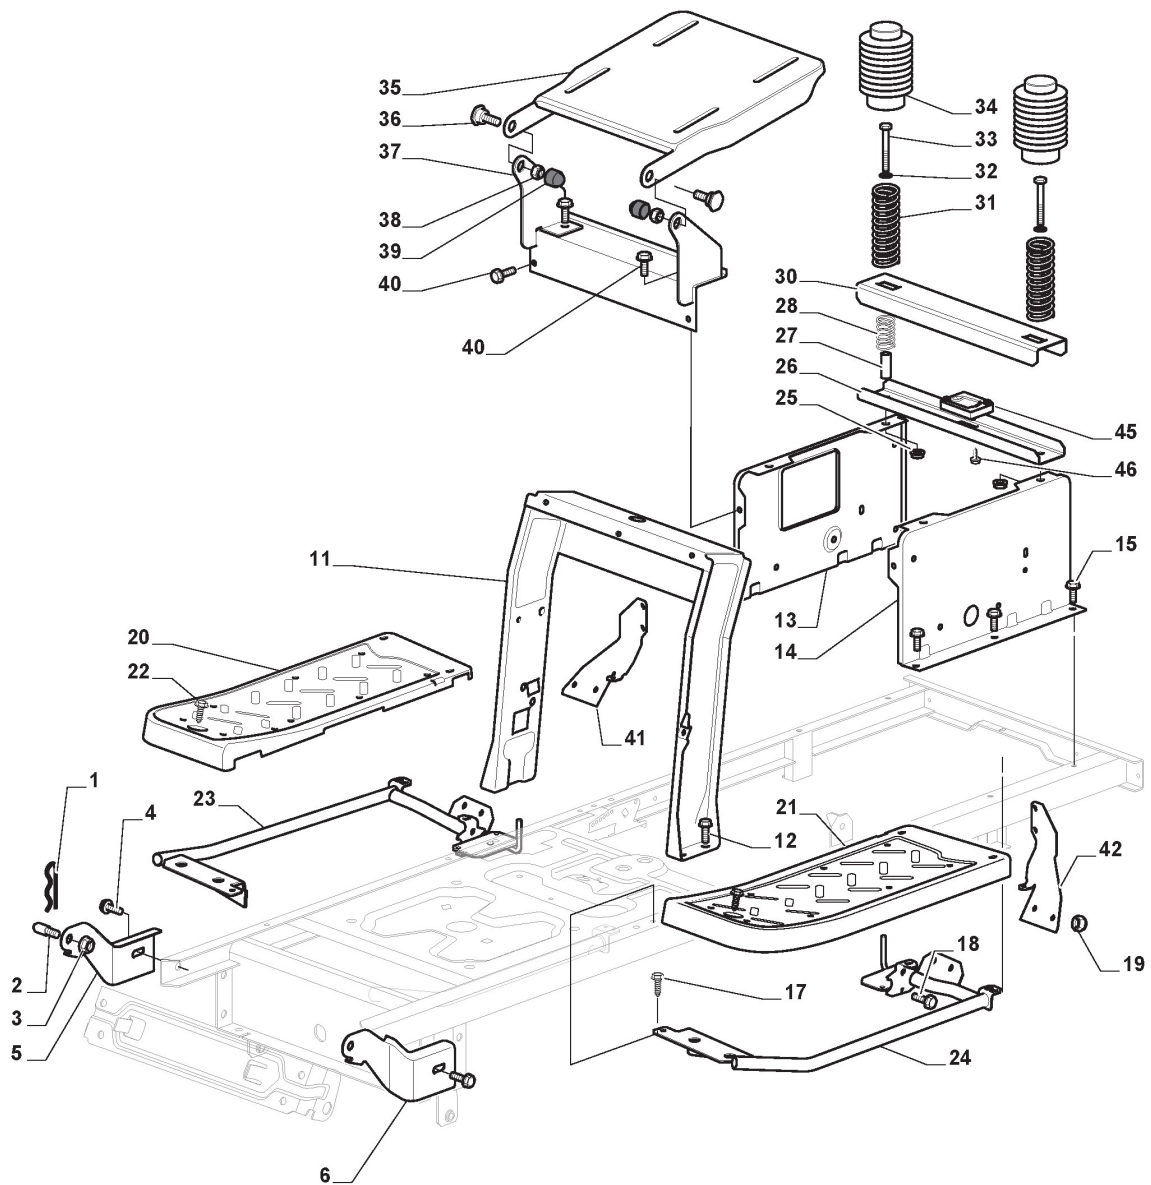

Chassis

Réf. N°	Q.té :	Code article	Description	Articles	De	Jusqu'à
1	1	124487998/0	Goupille			
2	2	125510079/0	Pivot			
3	2	112155000/0	Ecrou			
4	2	112735599/0	Vis			
5	1	325547225/0	Plaquette Droit			
6	1	325547227/0	Plaquette Gauche			
11	1	382785169/1	Support Tube De Direction			
12	4	125943009/0	Vis			
13	1	325785331/1	Support Siege Droit			
14	1	325785333/1	Support Siege Gauche			
15	6	125943009/0	Vis			
17	2	125943009/0	Vis			
18	2	125943009/0	Vis			
19	10	112155000/0	Ecrou			
20	1	325500041/1	Marchepied Droit			
21	1	325500043/1	Marchepied Gauche			
22	2	112735599/0	Vis			
23	1	382785221/0	Support Marchepied			
24	1	382785223/0	Support Marchepied			
25	2	112293201/0	Ecrou			
26	1	325820109/1	Support Siege			
27	2	125160077/0	Entretoise			
28	2	125430263/0	Ressort			
30	1	325820111/0	Support			
31	2	125430264/0	Ressort			
32	2	112521350/0	Rondelle			
33	2	112691400/0	Vis			
34	2	325122002/0	Protecteur			
35	1	382547061/0	Plaquette			
36	2	122524970/2	Pivot	To 31-august-2014		
36	2	122524970/3	Goupille	From 01-september-2014		
37	1	382820151/0	Support Siege			
38	2	112155010/0	Ecrou			
39	2	118203854/0	Capot			
40	12	125943009/0	Vis			
41	1	325650155/0	Support			
42	1	325650157/0	Support			
45	1	325785379/0	Support			
46	2	112728686/0	Vis