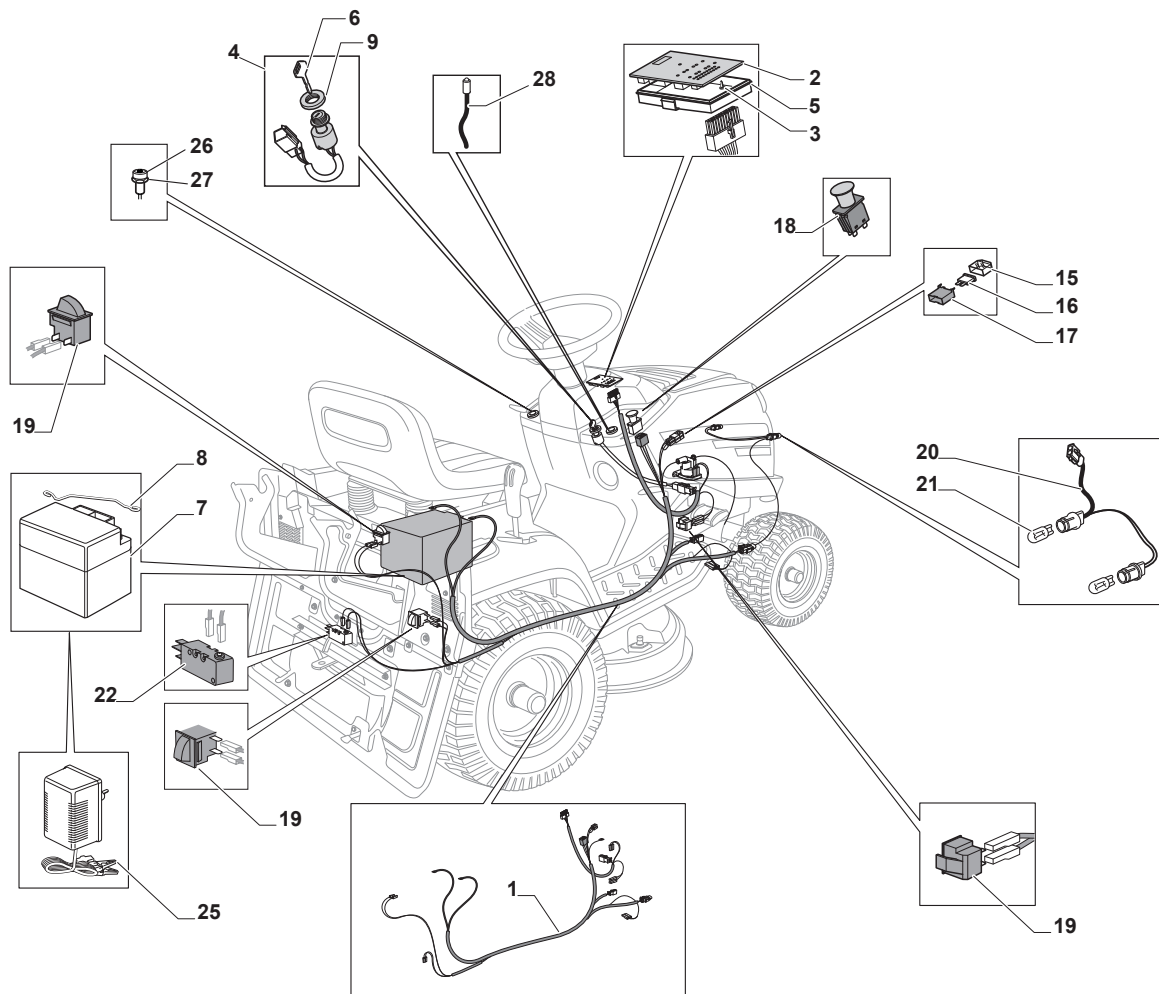

Fig.	Q.ty	Part No	Description	Notes
1	1	125795001/1	Cap	
2	4	125943010/0	Screw	
3	1	325735126/0	Fuel Tank	
4	2	118375051/1	Fair Led	
5	1	325869057/0	Connecting Tube	
6	3	112540260/0	Grower	
7	3	112793102/0	Screw	
8	4	112585100/0	Washer	
9	4	112735821/0	Screw	
10	2	112792611/0	Screw	
11	4	112360425/0	Nut	
12	1	118738256/0	Left Exhaust Connection	
13	1	118738257/0	Right Exhaust Connection	
14	2	112583500/0	Grower	
15	1	382598067/0	Muffler Protection	
16	1	182750003/0	Muffler Assy	
17	1	125430252/0	Spring	
18	1	118718000/0	Oil Emptying Syringe	
19	2	125090003/0	Choke Control	
20	2	133320022/0	Fastpoint Clamp	
21	1	182000201/2	Accelerator	
22	2	112521310/0	Washer	
23	2	112540020/0	Washer	
24	3	112726389/0	Screw	
25	1	325394531/0	Knob	
26	1	112290800/0	Nut	
27	1	114364617/0	Label	
28	1	325108045/1	Conveyor	