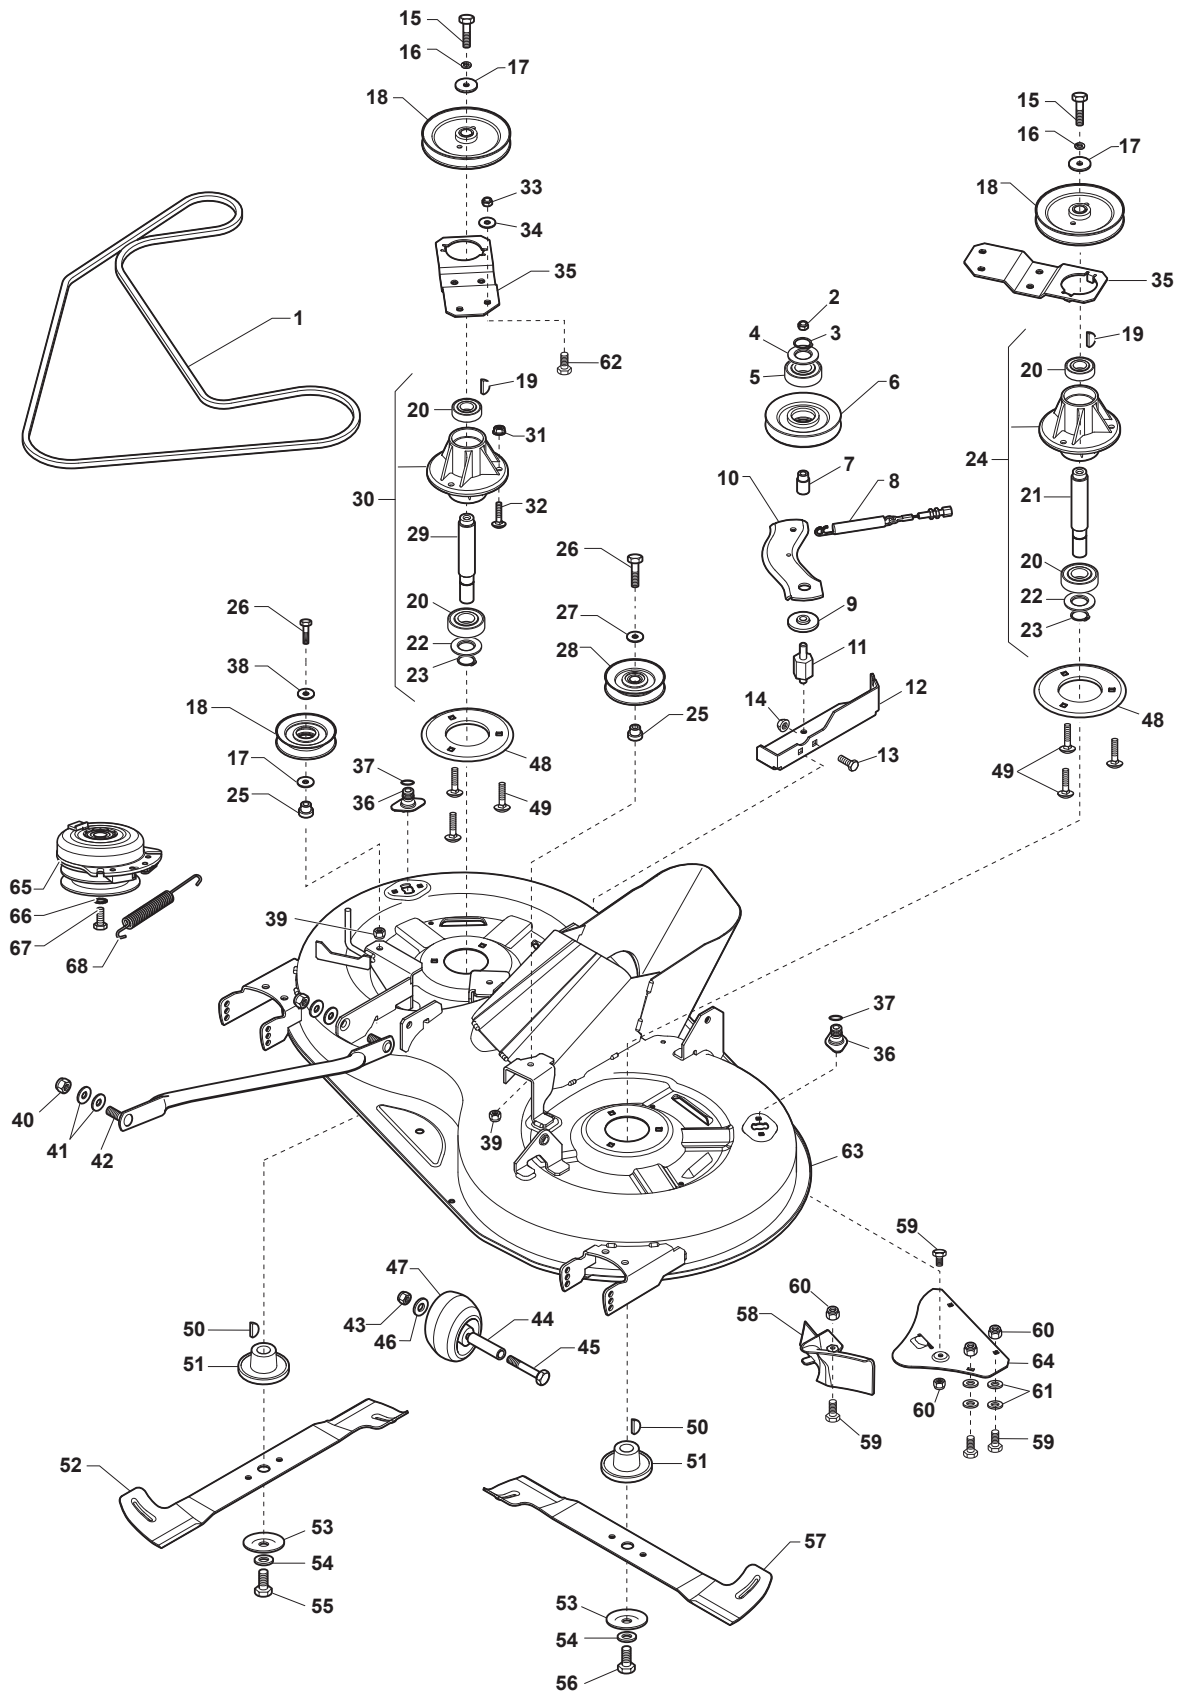

Fig.	Q.ty	Part No	Description	Notes
1	1	325394533/0	Knob	
2	1	382318255/0	Lever	
3	1	382318231/0	Axle	
4	1	112674700/0	Screw	
5	1	125430261/0	Spring	
6	1	112154510/0	Nut	
7	2	325038006/0	Bushing	
8	1	325785297/0	Support	
9	2	125943009/0	Screw	
10	1	325735515/0	Steering Sector	
11	2	125943009/0	Screw	
12	1	112793701/0	Screw	
13	1	125040636/1	Bushing	
14	1	125601579/0	Pulley	
15	1	382004620/0	Wire	
16	1	112523060/0	Washer	
17	1	112293201/0	Nut	
21	1	382318297/0	Axle	
22	4	112735599/0	Screw	
23	2	325547231/0	Plate	
24	1	124487997/0	Cotter Pin	
25	2	112521390/0	Washer	
26	2	325670010/0	Antifriction Washer	
27	1	125033109/0	Connecting Rod	
28	1	325670010/0	Antifriction Washer	
29	1	382318293/0	Axle	
30	1	124487997/0	Cotter Pin	
31	1	325547231/0	Plate	
32	2	112735599/0	Screw	
34	3	325670008/1	Washer	
35	3	125510107/1	Pin	
36	3	112156602/0	Nut	
37	3	112295200/0	Nut	
38	3	125840012/0	Tie Rod	
39	3	325670008/1	Washer	
41	3	124487998/0	Cotter Pin	
43	3	112156602/0	Nut	
44	6	112521360/0	Washer	