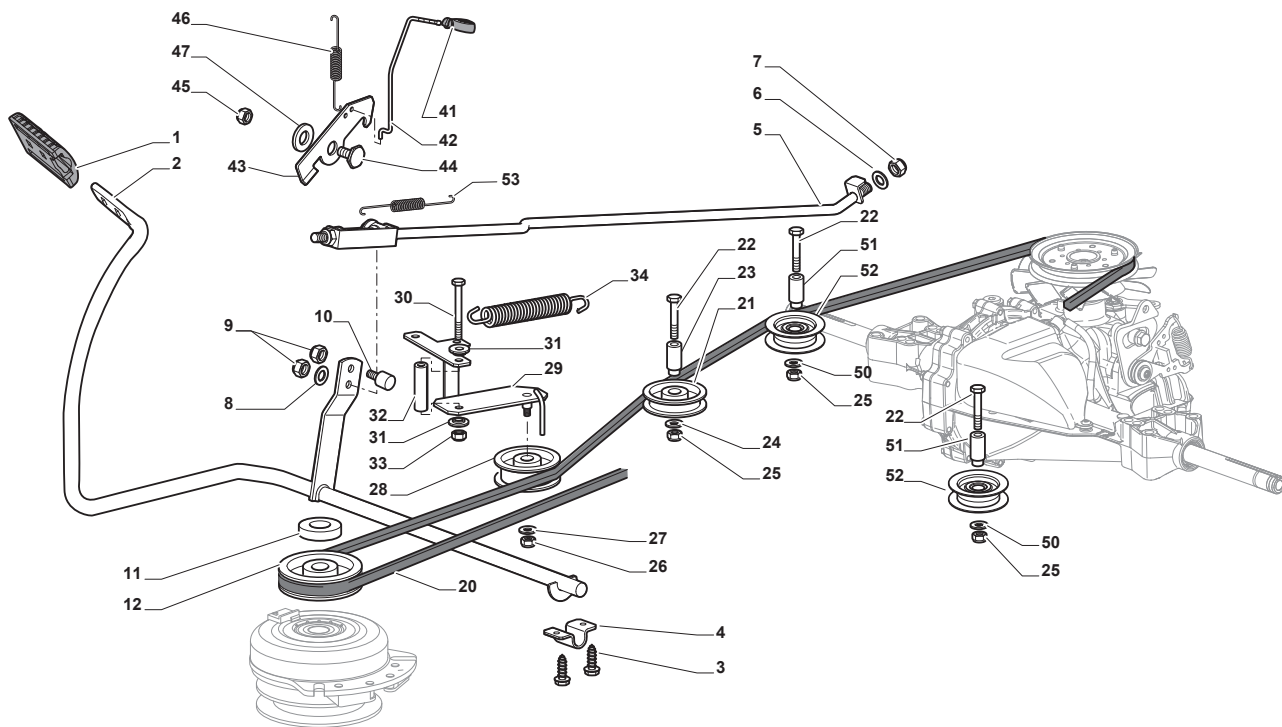

# M145HK

Ride-on 98 cm Steering

Issue 3 - 2017

Fig.	Q.ty	Part No	Description	Notes
67	2	112001010/0	Benzing Ring	
68	2	322110233/0	Hub Cover	
70	1	382180124/0	Outfit, Screws	

Fig.	Q.ty	Part No	Description	Notes
1	1	325110409/0	Clamp Cover	
2	1	382000641/0	Pedal	
3	4	112735599/0	Screw	
4	2	325547231/0	Plate	
5	1	382000636/0	Rod	
6	1	112521360/0	Washer	
7	1	112156602/0	Nut	
8	1	325670011/0	Antifriction Washer	
9	2	112155000/0	Nut	
10	1	125510116/0	Pin	
11	1	125160021/0	Spacer	
12	1	125601577/0	Pulley	
20	1	135062020/1	Trapezoidal Belt	
21	1	325601599/0	Pulley	
22	3	112691400/0	Screw	
23	1	125160083/0	Spacer	
24	3	112523060/0	Washer	
25	3	112155000/0	Nut	
26	1	112155000/0	Nut	
27	1	112523060/0	Washer	
28	1	125601554/0	Pulley	
29	1	382318245/0	Lever	
30	1	112691600/0	Screw	
31	2	125038002/1	Bushing	
32	1	125160027/0	Spacer	
33	1	112155000/0	Nut	
34	1	125430262/0	Spring	
41	1	125394509/1	Knob	
42	1	125033113/0	Rod	
43	1	325253011/1	Hook	
44	1	122524970/3	Pin	
45	1	112155000/0	Nut	
46	1	125430213/0	Spring	
47	1	112523060/0	Washer	
50	2	112521350/0	Washer	
51	2	125160068/0	Spacer	
52	2	125601592/0	Pulley	
53	2	125430269/1	Spring	