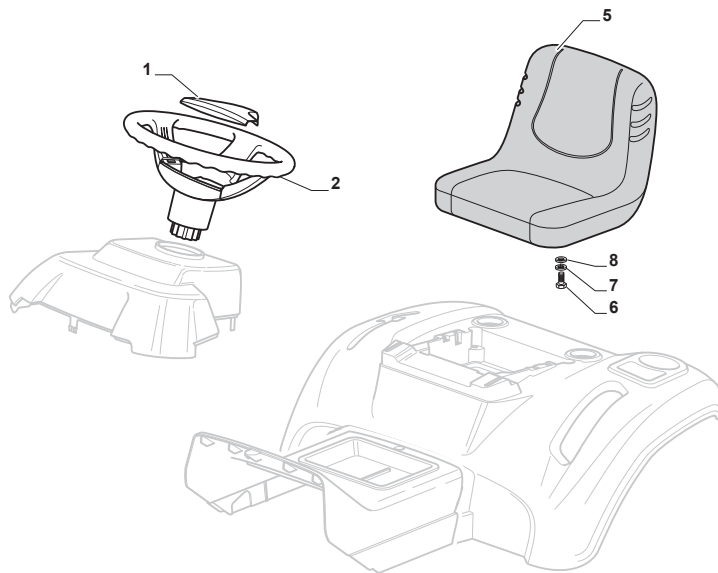

Fig.	Q.ty	Part No	Description	Notes
1	1	382869038/0	Muffler Protection	
2	4	125943008/0	Screw	
3	2	125160074/0	Spacer	
5	2	382650211/0	Stiffening	
6	1	382033119/0	Tow Bar Assy	
7	2	112155000/0	Nut	
8	1	125510021/1	Hitch Pin	
9	1	124487999/0	Spring Pin	
10	1	122170600/0	Spacer	
11	1	112792099/0	Screw	
12	3	112292102/0	Nut	
13	2	327546015/2	Plate	
14	1	112791400/0	Screw	
15	1	325140112/0	Deflector	
16	1	325394021/0	Handle	
17	1	125510077/0	Pin	
18	1	125430245/0	Spring	
19	1	325547414/0	Plate	
20	1	112735403/0	Screw	
21	1	325280000/1	Handgrip	
22	1	125840011/1	Tie Rod	
23	2	125253004/0	Mulch.Kit Fixing Hook	
24	2	118566112/0	Polyethylene Push Road	
25	1	325600093/0	Ejection Guard	
26	1	382869044/0	Support	
27	2	125510022/1	Pin	
28	2	124487998/0	Cotter Pin	
29	2	112689515/0	Screw	
30	2	112154510/0	Nut	
31	1	124487999/0	Spring Pin	
32	1	382180028/0	Outfit, Screws	