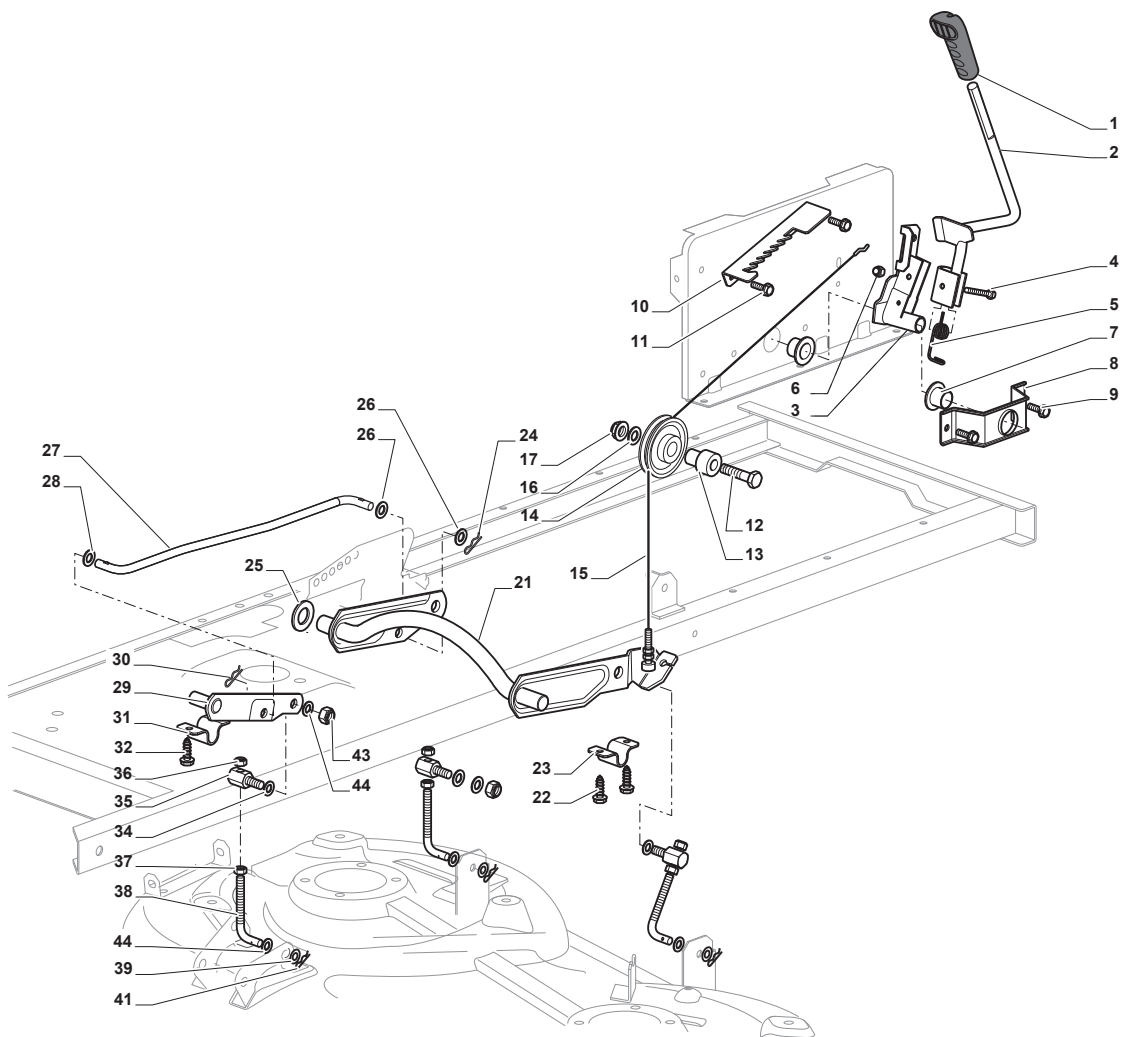

Fig.	Q.ty	Part No	Description	Notes
1	1	325110274/0	Clamp Cover Front	
2	1	382000574/2	Drive Pedal	
3	1	325110331/0	Clamp Cover Rear	
4	2	325785350/0	Support	
5	2	325547231/0	Plate	
6	4	112791213/1	Screw	
7	4	112154510/0	Nut	
8	1	327546019/0	Neutral Switch Fixing Plate	
9	2	112735602/0	Screw	
10	2	112540020/0	Washer	
11	2	112581100/0	Grower	
12	2	112290791/0	Nut	
13	1	119410609/1LC	Micro Switch	
14	1	118802721/0	Fan Kit	
15	1	382000573/1	Rod	
16	2	325670011/0	Antifriction Washer	
17	1	112000940/0	Benzing Ring	
18	1	112523040/0	Washer	
19	1	112154510/0	Nut	
21	4	112691600/0	Screw	
22	4	112521350/0	Washer	
23	1	118400921/0	Transmission	Hydro-Gear T2-Adbf-2X3C-1Rx1
24	4	112155000/0	Nut	
25	2	325670026/0	Washer	
26	1	325785349/1	Support	
27	1	112691700/0	Screw	
29	1	112792611/0	Screw	
30	2	112523060/0	Washer	
31	2	112155000/0	Nut	
32	1	112791213/1	Screw	
33	1	325318251/0	Lever	
34	1	112154510/0	Nut	
35	1	325060034/1	Cam	
36	2	112735403/0	Screw	
37	1	325774573/0	Clamp	
38	2	112791400/0	Screw	
39	1	119410614/0	Microswitch	
40	2	112154510/0	Nut	
41	2	125670005/2	Washer	
42	2	125160058/0	Spacer	
43	6	125670005/2	Washer	
44	2	112001010/0	Benzing Ring	
45	2	322110233/0	Hub Cover	
46	2	382000597/0	Rimm	
47	2	125950000/0	Valve	
48	2	125590015/0	Tyre	
49	2	118203851/0	Cap	