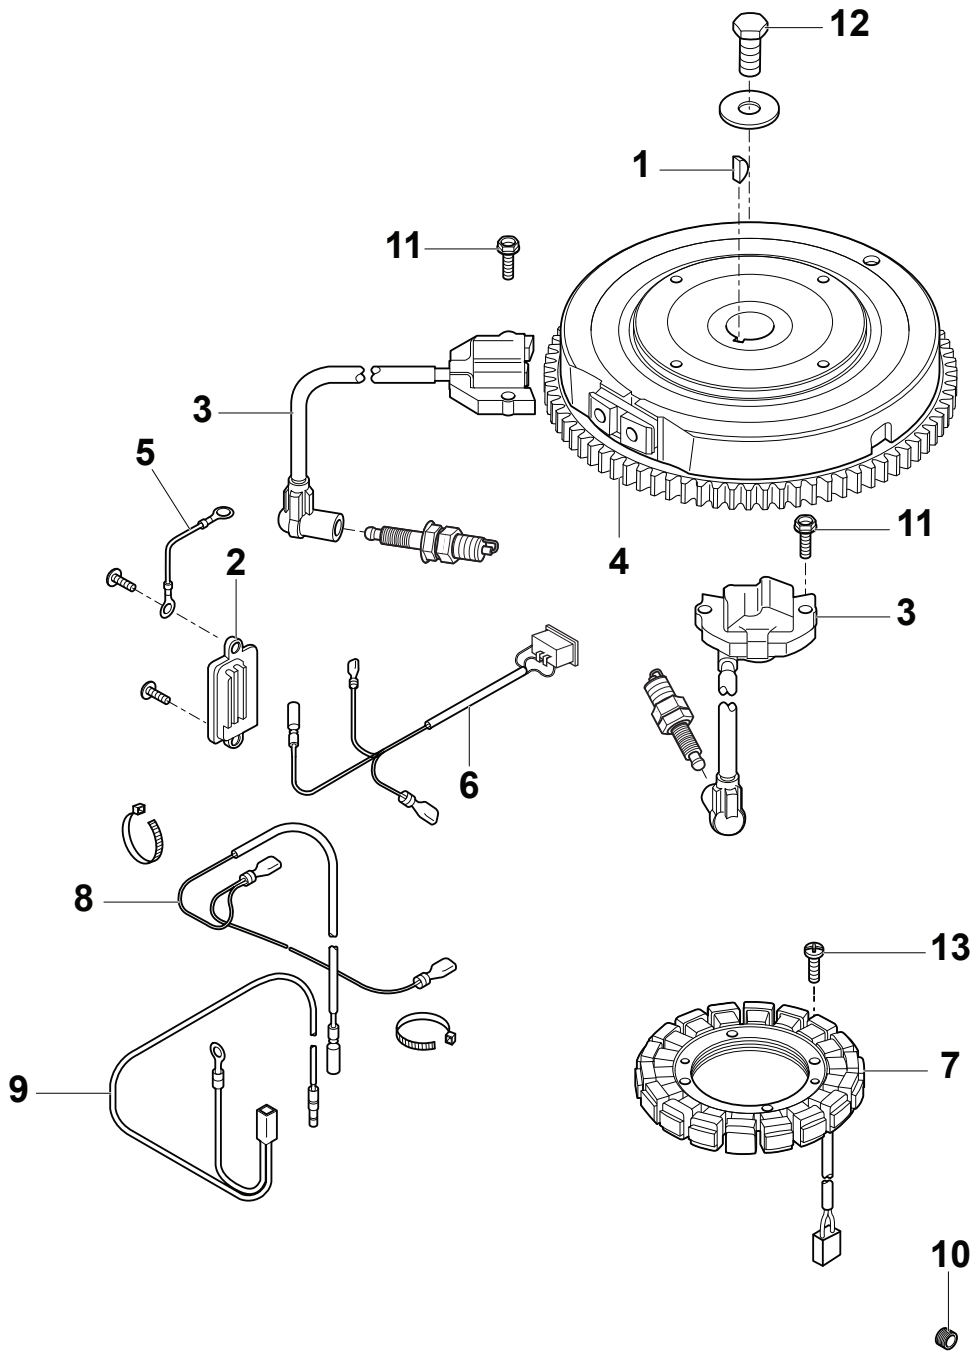

Fig.	Q.ty	Part No	Description	Notes
1	1	325774501/0	Clamp	
2	1	325774507/0	Clamp	
3	2	325650163/0	Stiffening	
4	8	125943009/0	Screw	
5	2	125943009/0	Screw	
6	1	325547299/0	Rear Plate, Upper Part	
7	1	112789008/0	Screw	
8	1	127430600/0	Spring	
9	1	112154330/0	Nut	
10	4	125943010/0	Screw	
11	6	112789008/0	Screw	
12	6	112521320/0	Washer	
13	6	112437503/0	Plate	
15	2	112728686/0	Screw	
16	1	325109522/0	Protection Cover	
17	1	325318276/0	Gearshift	
18	1	325785428/0	Support	
19	2	125943010/0	Screw	
20	1	325318277/0	Lever	
25	4	125943009/0	Screw	
26	2	325774521/0	Clamp	
28	1	325650151/0	Stiffening	
29	1	325650153/0	Stiffening	
30	1	112789008/0	Screw	
31	1	325755061/0	Bracket	
32	1	112154330/0	Nut	
33	1	325774533/0	Clamp	
34	1	125510080/1	Pin	
35	1	112154510/0	Nut	
36	1	125430282/0	Spring	
37	1	382547071/0	Rear Plate, Lower Part	
40	1	382180121/0	Screw	
41	1	325600107/0	Protection	

Fig.	Q.ty	Part No	Description	Notes
1	1	118551054/0	Flywheel Key	Kawasaki p/n 510A5100
2	1	118551018/0	Regulator	Kawasaki p/n 21066-7017
3	2	118551020/0	Ignition Coil	Kawasaki p/n 21171-0711
4	1	118551021/0	Flywheel Ass.Y	Kawasaki p/n 21193-7038
5	1	118551024/0	Fairlead	Kawasaki p/n 26011-7025
6	1	118551104/0	Harness	Kawasaki p/n 26031-1624
7	1	118551057/0	Charging Coil	Kawasaki p/n 59031-7017
8	1	118551025/0	Harness	Kawasaki p/n 26031-7040
9	1	118551027/0	Harness	Kawasaki p/n 26031-7047
10	1	118551078/0	Plug	Kawasaki p/n 92066-0762
11	4	112735592/0	Screw	Kawasaki p/n 130AA0620
12	1	112692600/0	Screw	Kawasaki p/n 92154-7003
13	4	112727795/0	Screw	Kawasaki p/n 92172-7018