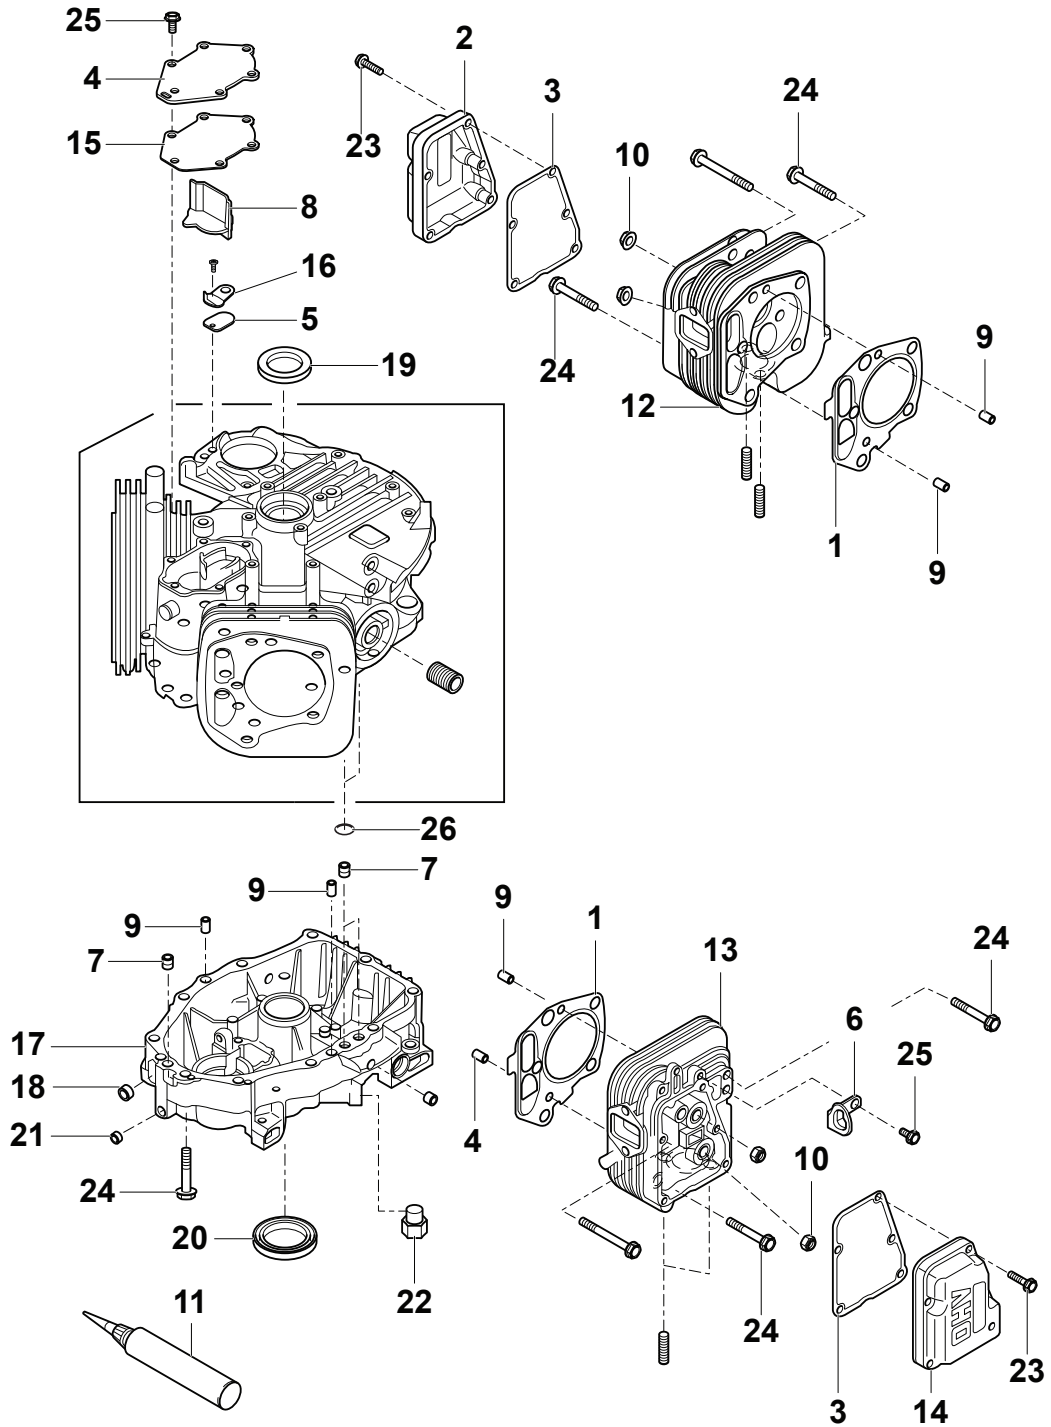

Fig.	Q.ty	Part No	Description	Notes
1	2	118550948/0	Gasket	Kawasaki p/n 11004-7027
2	1	118550956/0	Case	Kawasaki p/n 11022-0710
3	2	118550963/0	Gasket	Kawasaki p/n 11061-7083
4	1	118551005/0	Cover	Kawasaki p/n 14091-7064
5	1	118551013/0	Breather valve	Kawasaki p/n 16126-7020
6	1	118551028/0	Hook	Kawasaki p/n 27012-0721
7	3	118551030/0	Pipe	Kawasaki p/n 32154-7019
8	1	118551031/0	Pipe	Kawasaki p/n 32155-7003
9	6	118551071/0	Pin	Kawasaki p/n 92043-1263
10	4	118551072/0	Oil Seal	Kawasaki p/n 92049-7001
11	1	118551080/0	Gasket	Kawasaki p/n 92104-7001
12	1	118550951/0	Cylinder	Kawasaki p/n 11008-7050
13	1	118550952/0	Cylinder	Kawasaki p/n 11008-7051
14	1	118550957/0	Case	Kawasaki p/n 11022-7020
15	1	118550968/0	Gasket	Kawasaki p/n 11061-7094
16	1	118550999/0	Plate	Kawasaki p/n 13272-1374
17	1	118551037/0	Crankcase	Kawasaki p/n 49015-0019
18	1	118551074/0	Oil Seal	Kawasaki p/n 92049-7019
19	1	118551073/0	Oil Seal	Kawasaki p/n 92049-7010
20	1	118551075/0	Oil Seal	Kawasaki p/n 92049-7028
21	1	118551077/0	Plug	Kawasaki p/n 92066-0761
22	2	118551078/0	Plug	Kawasaki p/n 92066-0762
23	10	112735405/0	Screw	Kawasaki p/n 130AA0625
24	14	112691400/0	Screw	Kawasaki p/n 92153-7054
25	7	112735699/0	Screw	Kawasaki p/n 92153-7043
26	14	118551062/0	Or Ring	Kawasaki p/n 670B2011