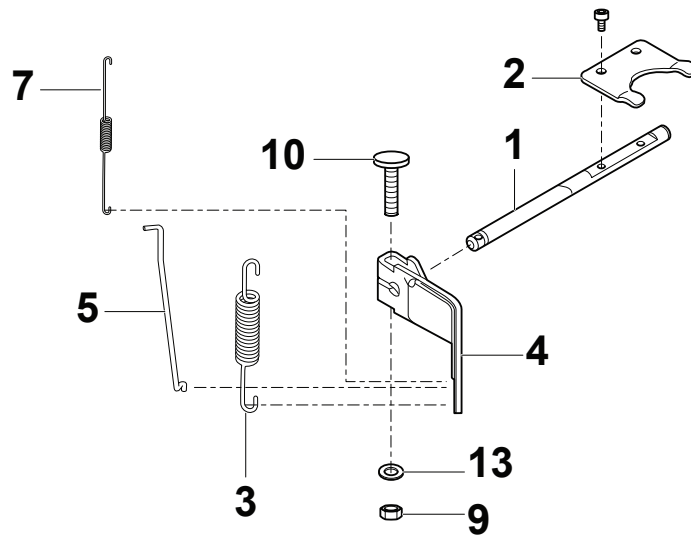

Fig.	Q.ty	Part No	Description	Notes
1	1	118551054/0	Flywheel Key	Kawasaki p/n 510A5100
2	1	118551018/0	Regulator	Kawasaki p/n 21066-7017
3	2	118551020/0	Ignition Coil	Kawasaki p/n 21171-0711
4	1	118551021/0	Flywheel Ass.Y	Kawasaki p/n 21193-7038
5	1	118551024/0	Fairlead	Kawasaki p/n 26011-7025
6	1	118551104/0	Harness	Kawasaki p/n 26031-1624
7	1	118551057/0	Charging Coil	Kawasaki p/n 59031-7017
8	1	118551025/0	Harness	Kawasaki p/n 26031-7040
9	1	118551027/0	Harness	Kawasaki p/n 26031-7047
10	1	118551078/0	Plug	Kawasaki p/n 92066-0762
11	4	112735592/0	Screw	Kawasaki p/n 130AA0620
12	1	112692600/0	Screw	Kawasaki p/n 92154-7003
13	4	112727795/0	Screw	Kawasaki p/n 92172-7018