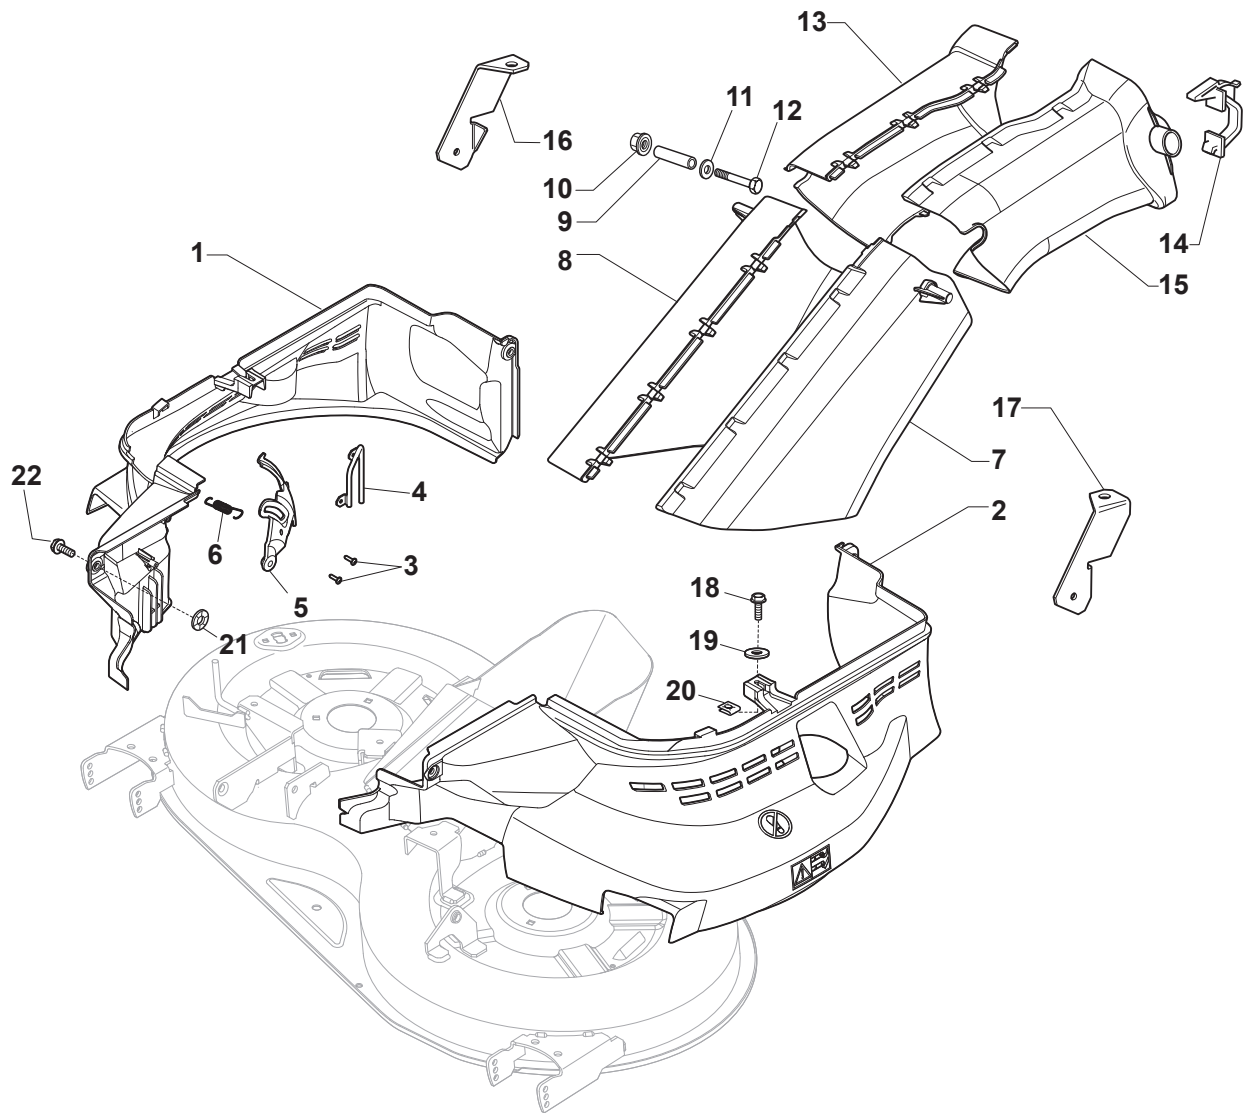

Fig.	Q.ty	Part No	Description	Notes
52	1	182004362/0	Right Blade, Winged	Winged
52	1	182004364/0	Right Mulching Blade	Mulching
53	2	122160400/0	Elastic Disc	
54	2	112523080/0	Washer	
55	1	112735695/1	Screw	
56	1	112735694/0	Screw	
57	1	182004346/0	Mulching Blade	Mulching
57	1	182004363/0	Left Blade, Winged	Winged
58	1	325140111/0	Deflector	
59	3	112791213/1	Screw	
60	6	112154510/0	Nut	
61	4	112523040/0	Washer	
62	1	112793102/0	Screw	
63	1	382564118/0	Cutting Plate Black	
64	1	325785509/0	Rear Deflector Suppot	
65	1	118399069/0	Electromagnetic Clutch	
66	1	112543000/0	Washer	
67	1	112737320/0	Screw	
68	1	125430277/0	Spring	

Fig.	Q.ty	Part No	Description	Notes
1	1	325060174/0	Conveyor	
2	1	325060175/0	Conveyor	
3	2	112735110/0	Screw	
4	1	382270309/0	Bracket	
5	1	325547346/0	Bracket	
6	1	125430213/0	Spring	
7	1	325108065/0	Conveyor	
8	1	325108064/0	Conveyor	
9	2	125160071/0	Spacer	
10	2	112154510/0	Nut	
11	2	112521340/0	Washer	
12	2	112792425/0	Screw	
13	1	325108057/0	Conveyor	
14	2	325774499/0	Clamp	
15	1	325108056/0	Conveyor	
16	1	325774527/0	Clamp	
17	1	325774529/0	Clamp	
18	2	112789008/0	Screw	
19	2	112523020/0	Washer	
20	2	112437503/0	Plate	
21	4	112604899/0	Crown Fastener	
22	4	125943011/0	Screw	