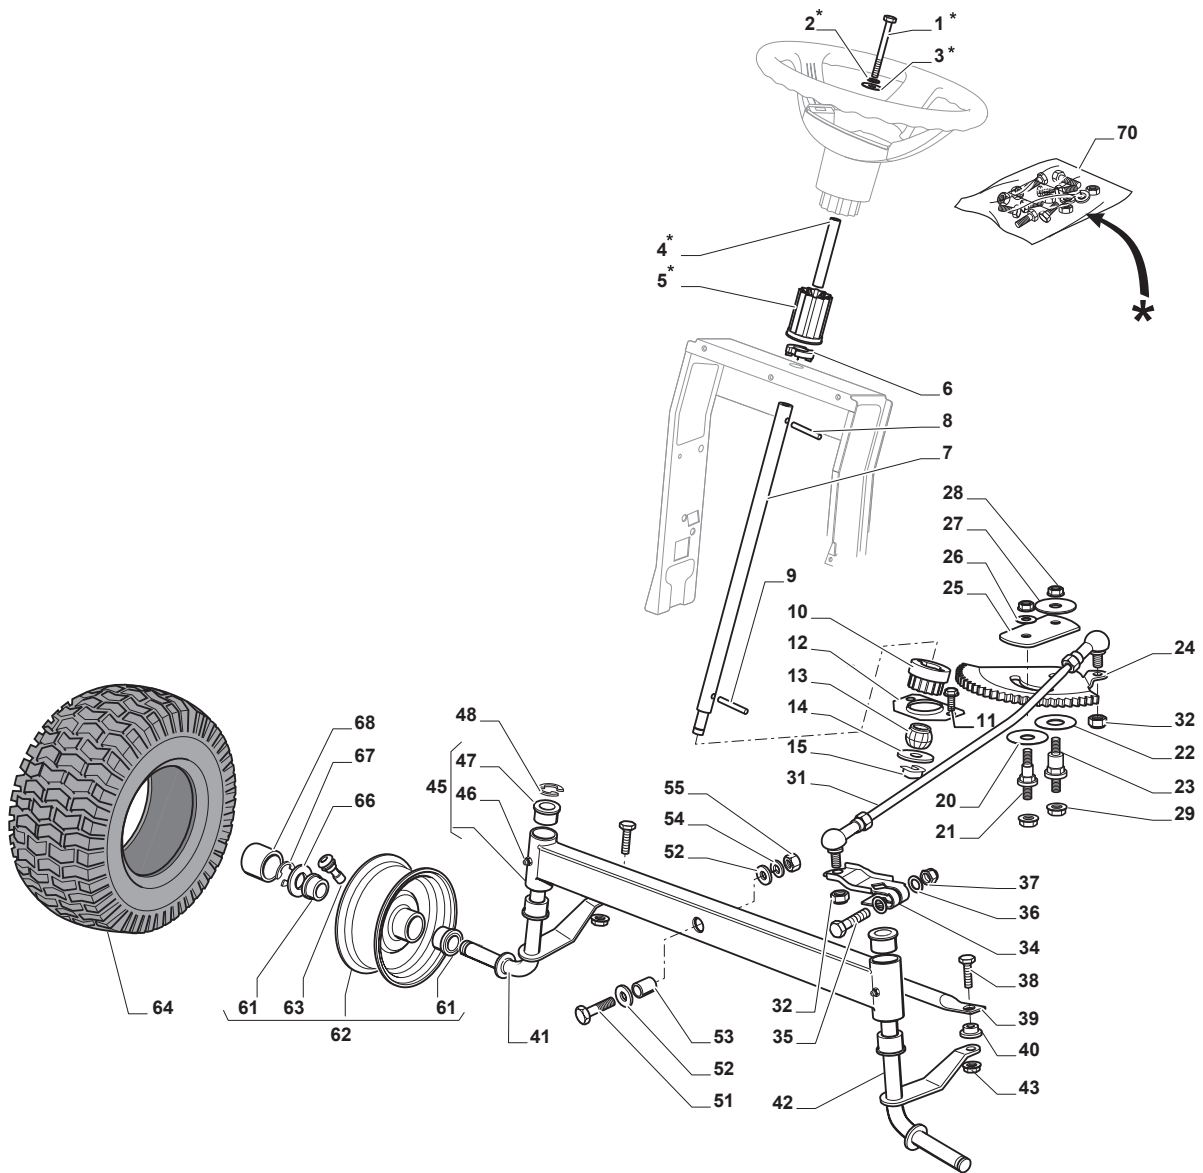

Fig.	Q.ty	Part No	Description	Notes
1	1	325774501/0	Clamp	
2	1	325774507/0	Clamp	
3	2	325650163/0	Stiffening	
4	8	125943009/0	Screw	
5	2	125943009/0	Screw	
6	1	325547299/0	Rear Plate, Upper Part	
7	1	112789008/0	Screw	
8	1	127430600/0	Spring	
9	1	112154330/0	Nut	
10	4	125943010/0	Screw	
11	6	112789008/0	Screw	
12	6	112521320/0	Washer	
13	6	112437503/0	Plate	
15	2	112728686/0	Screw	
16	1	325109522/0	Protection Cover	
17	1	325318276/0	Gearshift	
18	1	325785428/0	Support	
19	2	125943010/0	Screw	
20	1	325318277/0	Lever	
25	4	125943009/0	Screw	
26	2	325774521/0	Clamp	
28	1	325650151/0	Stiffening	
29	1	325650153/0	Stiffening	
30	1	112789008/0	Screw	
31	1	325755061/0	Bracket	
32	1	112154330/0	Nut	
33	1	325774533/0	Clamp	
34	1	125510080/1	Pin	
35	1	112154510/0	Nut	
36	1	125430282/0	Spring	
37	1	382547071/0	Rear Plate, Lower Part	
40	1	382180121/0	Screw	
41	1	325600107/0	Protection	

Fig.	Q.ty	Part No	Description	Notes
1	1	325076980/0	Upper Engine Hood Red	
2	1	325410901/0	Right Grill	
3	1	325410902/0	Left Grill	
4	1	325785365/0	Engine Hood Support	
5	4	112735403/0	Screw	
6	1	325263302/1	Air Intake Grill	
7	4	112728692/0	Screw	
8	1	325076911/1	Lower Engine Hood	
9	1	114365476/1	Light Label	
10	2	112728686/0	Screw	
11	1	325785298/0	Dashboard Support	
12	4	125943010/0	Screw	
13	2	325270325/0	Guide	
14	6	112735599/0	Screw	
15	3	112735406/0	Screw	
16	3	112523040/0	Washer	
17	1	325120259/1	Dashboard	
18	2	125943010/0	Screw	
19	2	325260003/0	Grommet	
21	1	325120203/0	Cover	
25	1	325110478/0	Cover, Red	
26	1	125943010/0	Screw	
33	4	112735406/0	Screw	
34	1	325110480/0	Red Wheels Cover	
35	1	112437506/0	Plate	
36	2	125943010/0	Screw	
42	1	325110384/0	Right Footboard Cover	
43	1	325110385/0	Left Footboard Cover	
56	1	325207203/0	Cover	
57	4	112523050/0	Washer	
58	2	112735403/0	Screw	
60	1	325207198/0	Cover	
61	1	325207199/0	Cover	
62	4	112735403/0	Screw	
63	1	325207196/0	Cover	
64	1	325207197/0	Cover	