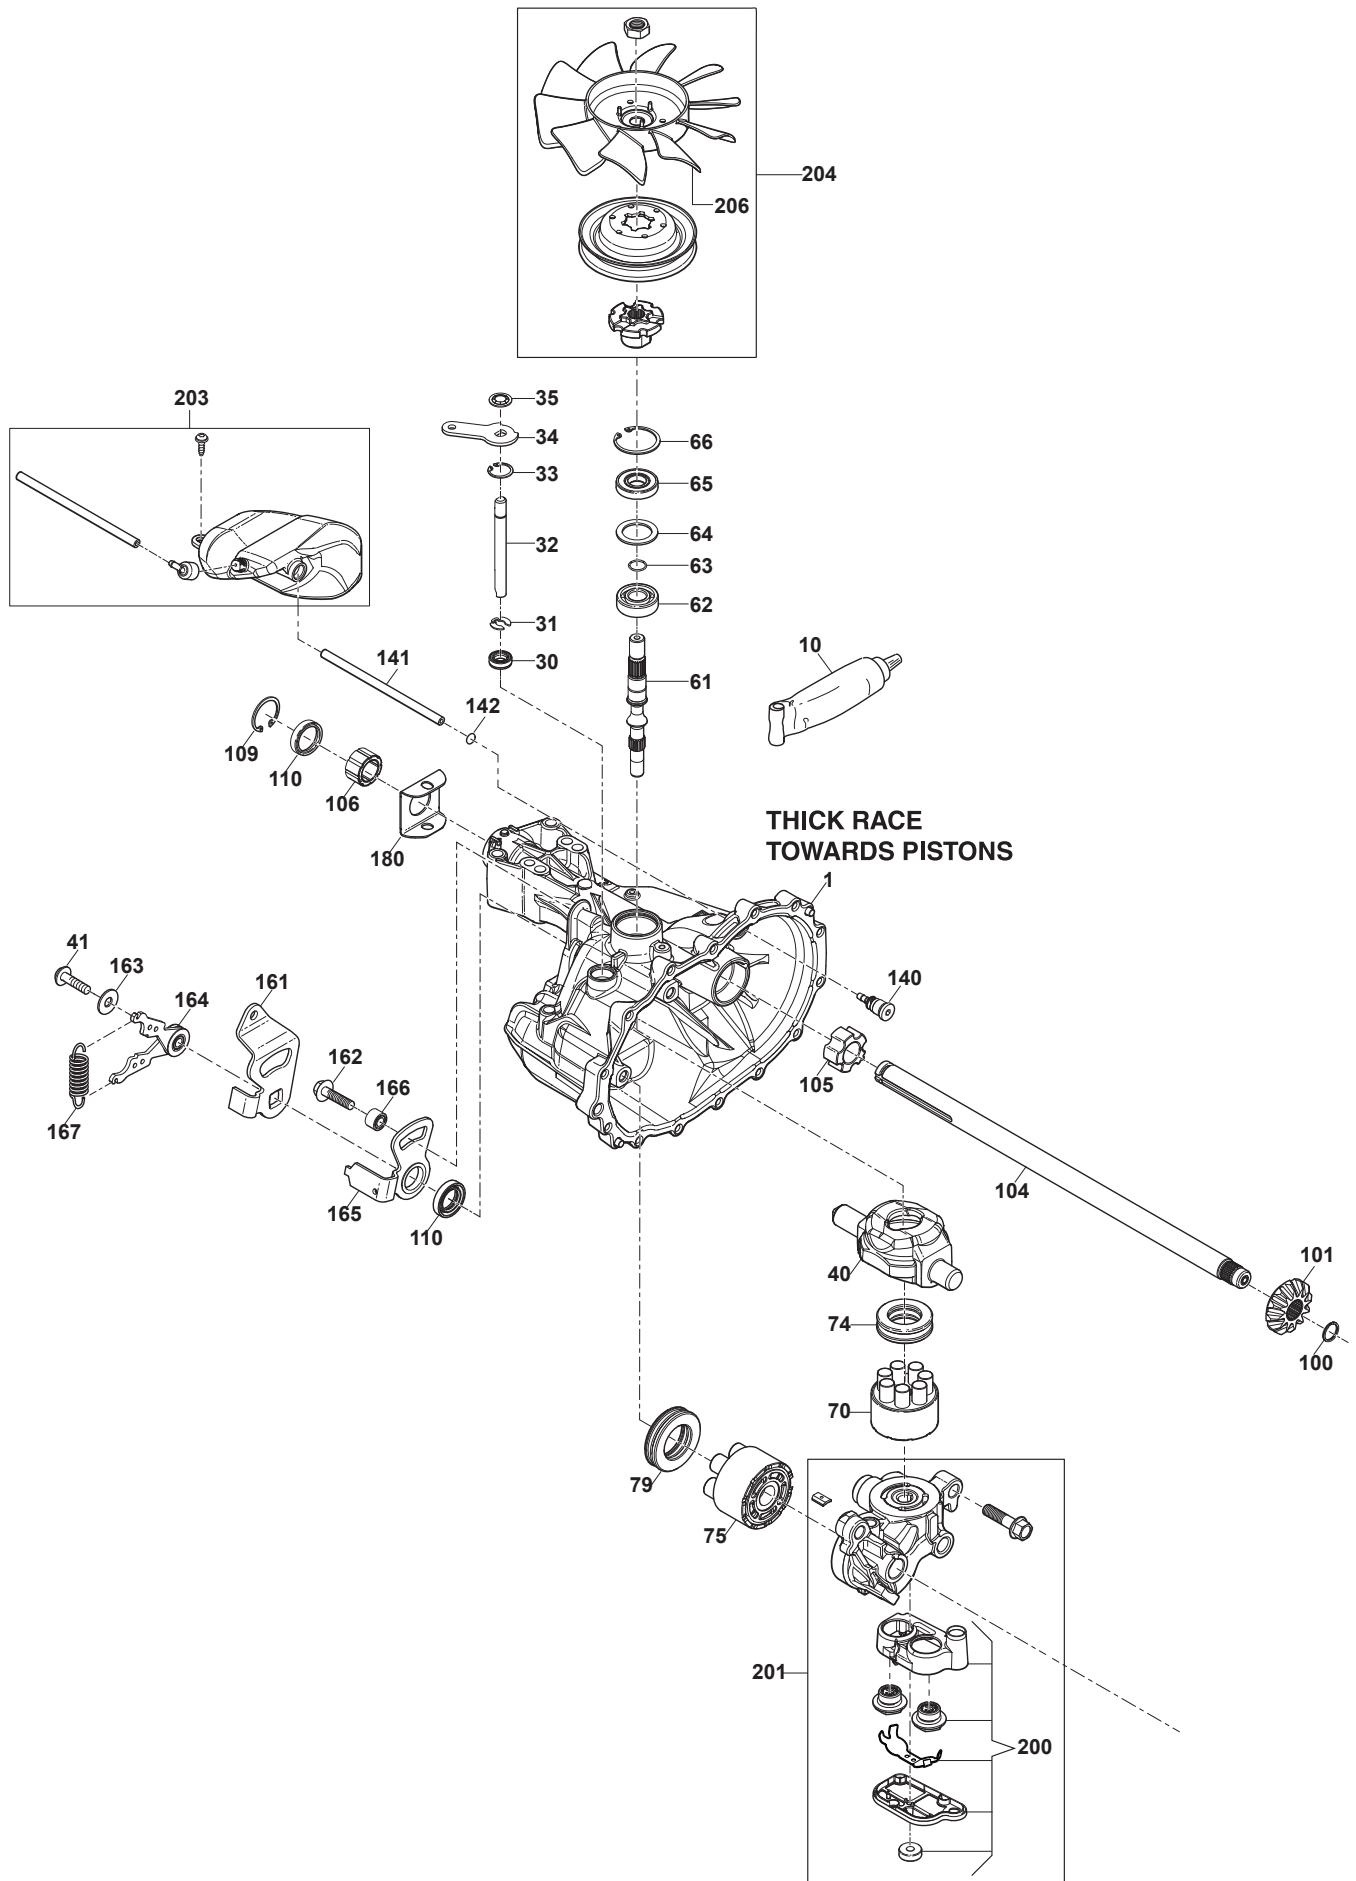

Fig.	Q.ty	Part No	Description	Notes
1	1	118870120/0	Main Housing	
10	1	1139-2022-01	Sealant	
30	1	118870079/0	Seal	
31	1	118870081/0	Retaining ring	
32	1	1139-2203-01	Rod	
33	1	118870080/0	Retaining ring	
34	1	118870091/0	Arm	
35	1	118870082/0	Retaining ring	
40	1	118870090/0	Swashplate	
41	1	118870083/0	Screw	
61	1	118870092/0	Shaft	
62	1	1139-2001-01	Ball Bearing	
63	1	1139-2003-01	Wire Retaining Ring	
64	1	1139-2004-01	Spacer	
65	1	1139-2000-01	Lip Seal	
66	1	1139-2002-01	Retaining Ring	
70	1	118870125/0	Pump Block Assy	
74	1	118870093/0	Bearing	
75	1	1139-2063-01	Cylinder Block	
79	1	1139-2021-01	Thrust Bearing	
100	2	118870072/0	Retaining ring	
101	2	118870063/0	Gear	
104	1	118870113/0	Shaft	
105	2	118870086/0	Bushing	
106	2	118870085/0	Bushing	
109	2	118870084/0	Retaining ring	
110	3	1139-2204-01	Shaft	
140	1	1139-2038-01	Fitting	
141	1	118870102/0	Tube	
142	1	1139-2075-01	O-Ring	
161	1	118870103/0	Arm	
162	1	1139-2026-01	Bolt	
163	1	1139-2011-01	Flat washer	
164	1	118870107/0	Arm Assy	
165	1	118870108/0	Arm	
166	1	118870104/0	Bushing	
167	1	118870089/0	Spring	
180	2	118870112/0	Plate	
200	1	118870123/0	Kit-Filter	
201	1	118870127/0	Center Section Kit	
203	1	118870122/0	Kit-Expansion Tank	
204	1	1139-2201-01	Kit, Fan Pulley	
206	1	118870129/0	Fan