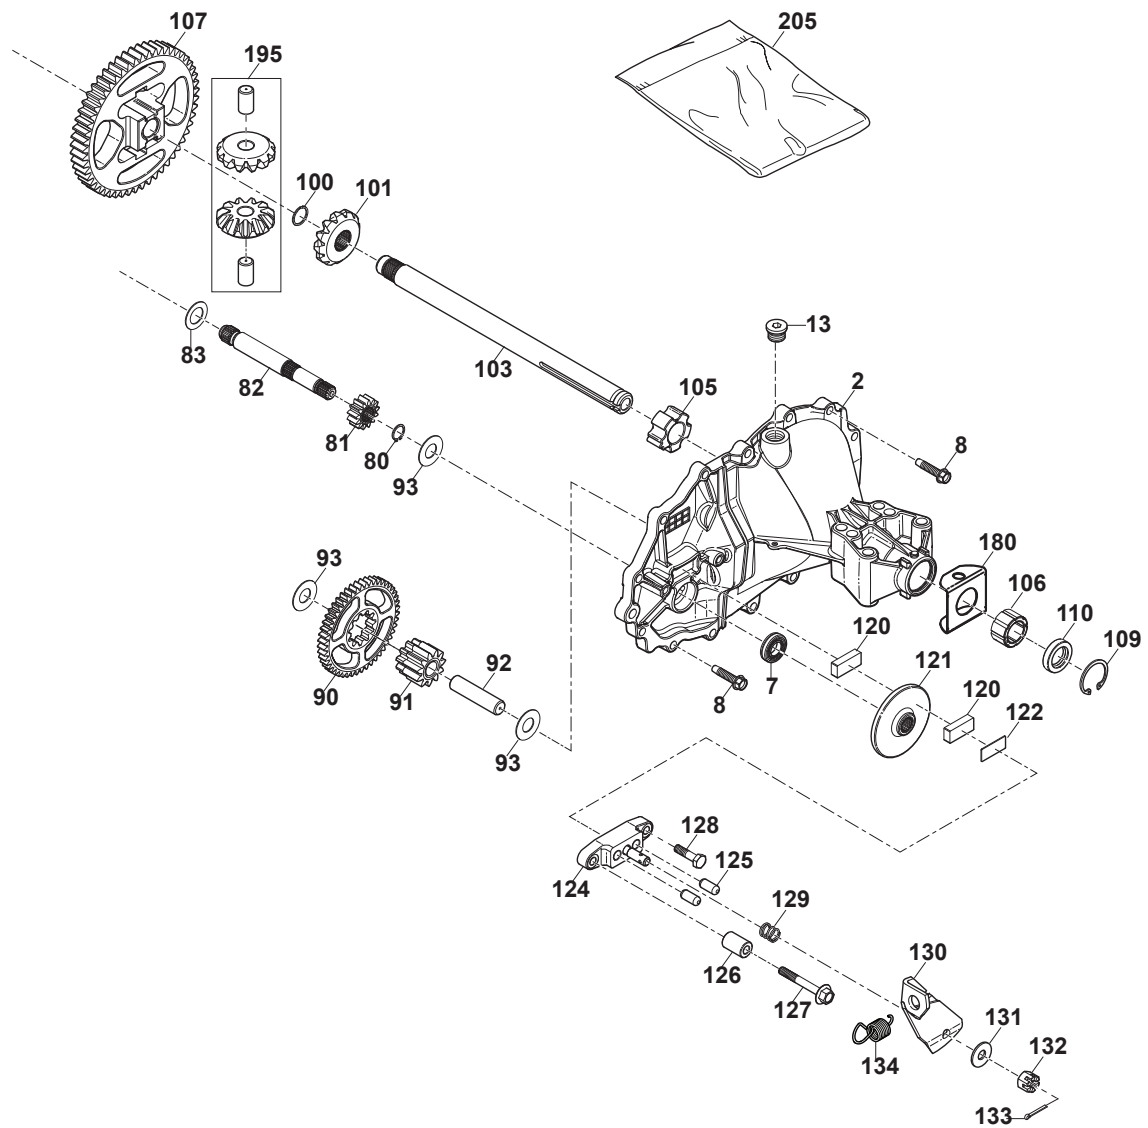

Fig.	Q.ty	Part No	Description	Notes
2	1	118870121/0	Side Housing	
7	1	118870111/0	Seal	
8	14	1139-2042-01	Screw	
13	1	1139-2010-01	Plug	
80	1	118870070/0	Retaining ring	
81	1	118870094/0	Gear	
82	1	118870095/0	Shaft	
83	1	118870096/0	Washer	
90	1	118870097/0	Gear	
91	1	118870098/0	Gear	
92	1	118870099/0	Pin	
93	3	1139-2016-01	Washer	
103	1	118870114/0	Shaft	
107	1	118870100/0	Gear	
120	2	118870066/0	Brake Pad	
121	1	118870101/0	Brake	
122	1	118870067/0	Brake Pad Support	
124	1	118870119/0	Brake Caliper	
125	2	118870069/0	Pin	
126	1	118870062/0	Spacer	
127	1	118870077/0	Screw	
128	1	118870071/0	Bolt	
129	1	118870076/0	Spring	
130	1	118870088/0	Brake Lever	
131	1	1139-2011-01	Flat washer	
132	1	118870068/0	Nut	
133	1	118870065/0	Pin	
134	1	118870078/0	Spring	
195	1	118870126/0	Kit-Gears and Pins	
205	1	118870124/0	Kit-Seal