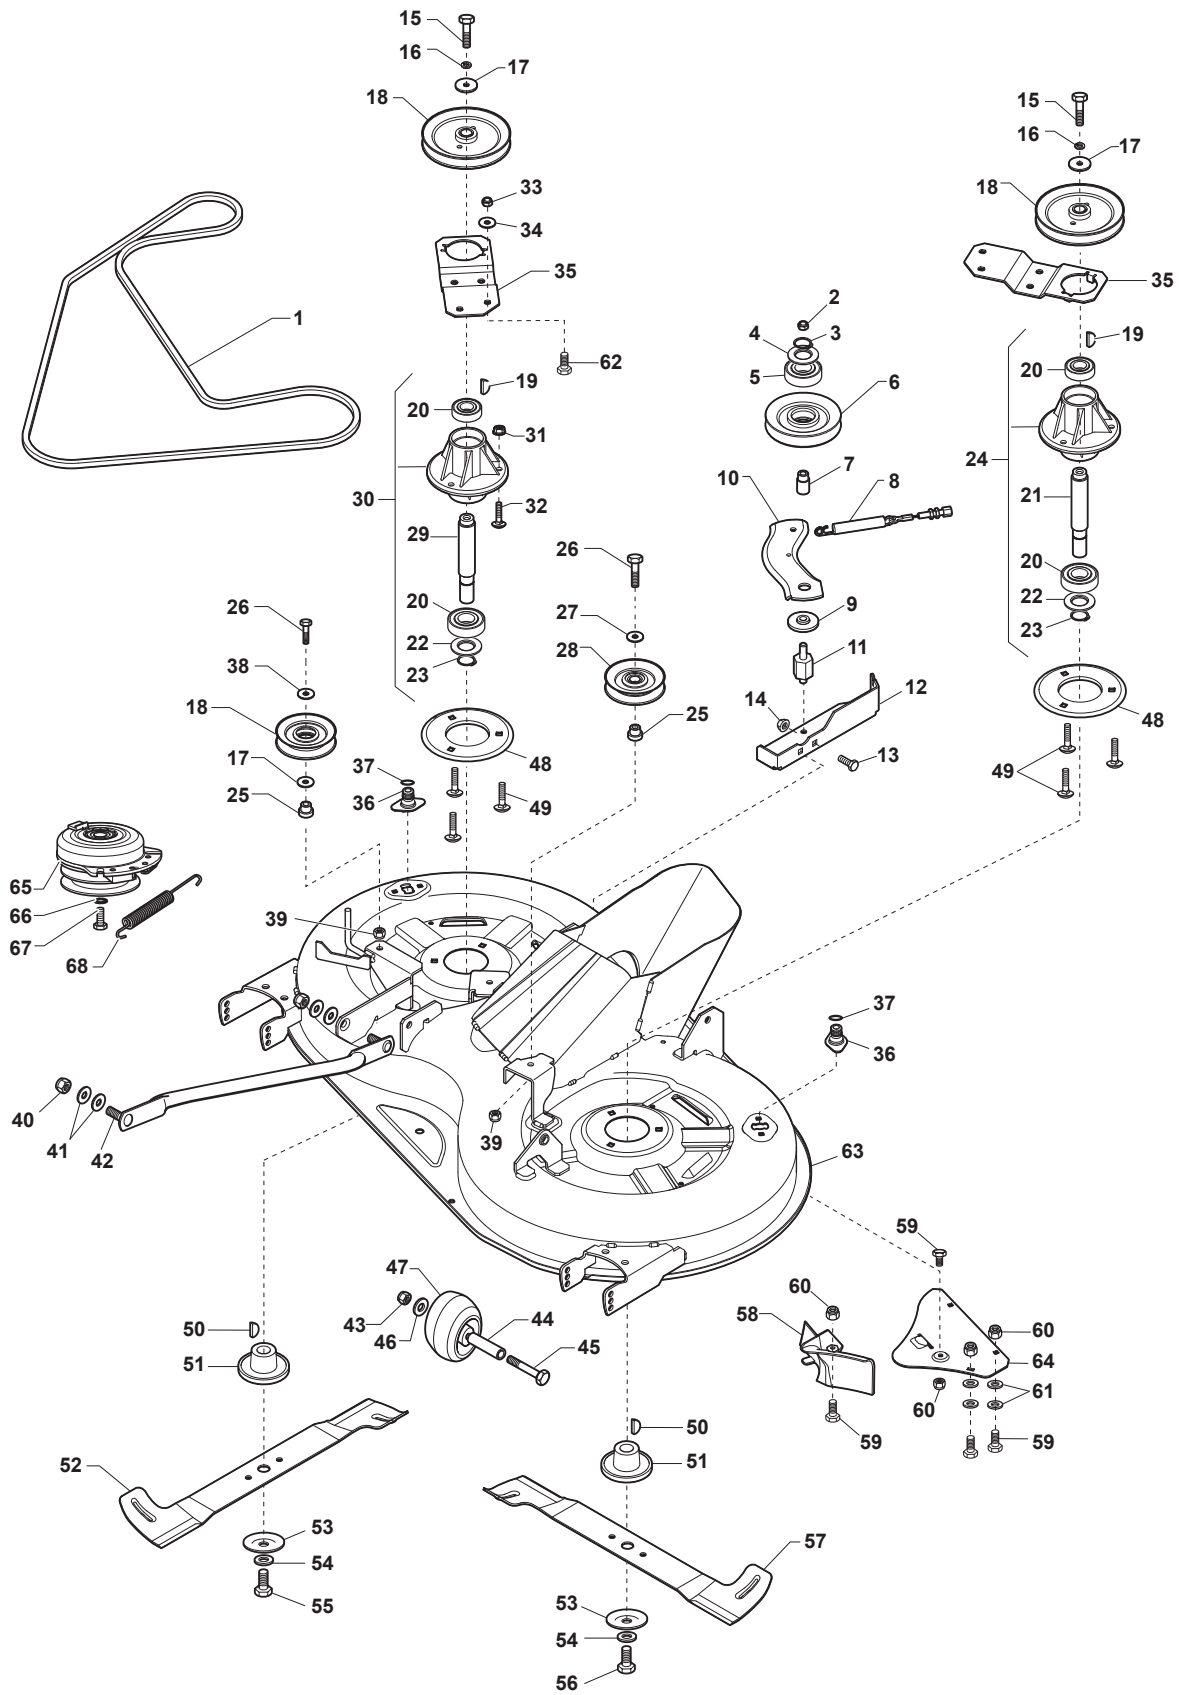

Fig.	Q.ty	Part No	Description	Notes
1	1	135061509/0	V-Belt	
2	1	112293201/0	Nut	
3	1	112524010/0	Washer	
4	1	112610800/0	Seeger	
5	1	119216048/0	Bearing	
6	1	125601595/0	Pulley	
7	1	125160052/0	Spacer	
8	1	382004618/0	Wire	
9	1	125040635/0	Bushing	
10	1	325318343/0	Lever	
11	1	125160049/0	Spacer	
12	1	325785391/0	Bracket	
13	2	112818690/0	Screw	
14	2	112154210/0	Nut	
15	2	112793102/0	Screw	
16	2	112540260/0	Grower	
17	2	125670007/0	Washer	
18	2	125601604/0	Pulley	
19	2	112139480/0	Feather	
20	4	119216040/0	Bearing	
21	1	125020804/0	Shaft	
22	2	325160501/0	Dust Cover Disc	
23	2	112609260/0	Seeger	
24	1	382207204/1	Flange Assy	
25	2	125160082/0	Spacer	
26	2	112691115/0	Screw	
27	2	112524010/0	Washer	
28	2	325601599/0	Pulley	
29	1	125020805/0	Shaft	
30	1	382207205/1	Flange Assy	
31	6	112154210/0	Nut	
32	6	112818690/0	Screw	
33	1	112154210/0	Nut	
34	1	112523060/0	Washer	
35	1	325774617/0	Stiffening	
36	2	325033086/0	Water Hose Connection	
37	2	119035000/0	Or Ring	
38	1	112523060/0	Washer	
39	3	112293201/0	Nut	
40	4	112156602/0	Nut	
41	8	325670008/1	Washer	
42	2	382000565/0	Equalizer Rod	
43	2	112293201/0	Nut	
44	2	125160072/0	Spacer	
45	2	112692100/0	Screw	
46	2	112521350/0	Washer	
47	2	182700005/0	Anti Scalp Wheel Ø 90	
48	2	325160505/0	Disc	
49	6	112139480/0	Feather	
50	2	112139100/0	Key	
51	2	125463200/0	Blade Hub	