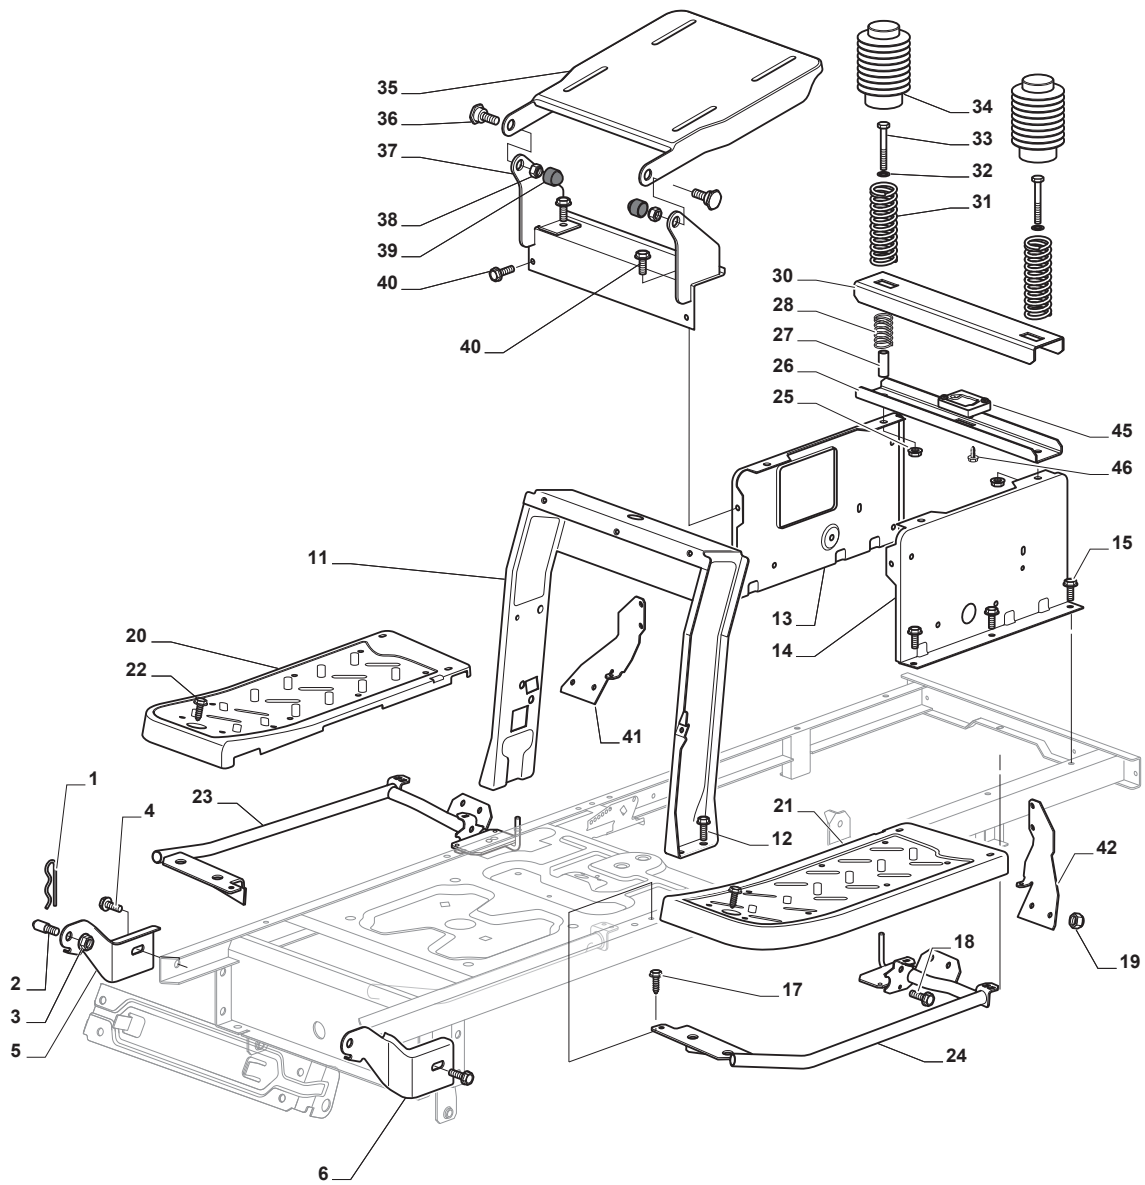

THIS INFORMATION IS NOT INTENDED FOR SALE OR RESALE, AND THIS NOTICE MUST REMAIN ON ALL COPIES.

Fig.	Q.ty	Part No	Description	Notes
1	1	124487998/0	Cotter Pin	
2	2	125510079/0	Pin	
3	6	112155000/0	Nut	
4	2	112735599/0	Screw	
5	1	325547225/0	Right Plate	
6	1	325547227/0	Left Plate	
11	1	382785169/1	Steering Column Support	
12	4	125943009/0	Screw	
13	1	325785331/1	Right Seat Support	
14	1	325785333/1	Left Seat Support	
15	6	125943009/0	Screw	
17	2	125943009/0	Screw	
18	2	125943009/0	Screw	
19	10	112155000/0	Nut	
20	1	325500041/1	Right Footboard	
21	1	325500043/1	Left Footboard	
22	2	112735599/0	Screw	
23	1	382785221/0	Footboard Support	
24	1	382785223/0	Footboard Support	
25	2	112293201/0	Nut	
26	1	325820109/1	Seat Support	
27	2	125160077/0	Spacer	
28	2	125430263/0	Spring	
30	1	325820111/0	Support	
31	2	125430264/0	Spring	
32	2	112521350/0	Washer	
33	2	112691400/0	Screw	
34	2	325122002/0	Hood	
35	1	382547061/0	Plate	
36	2	122524970/3	Pin	
37	1	382820151/0	Seat Support	
38	2	112155010/0	Nut	
39	2	118203854/0	Cap	
40	12	125943009/0	Screw	
41	1	325650155/0	Support	
42	1	325650157/0	Support	
45	1	325785379/0	Support	
46	2	112728686/0	Screw	