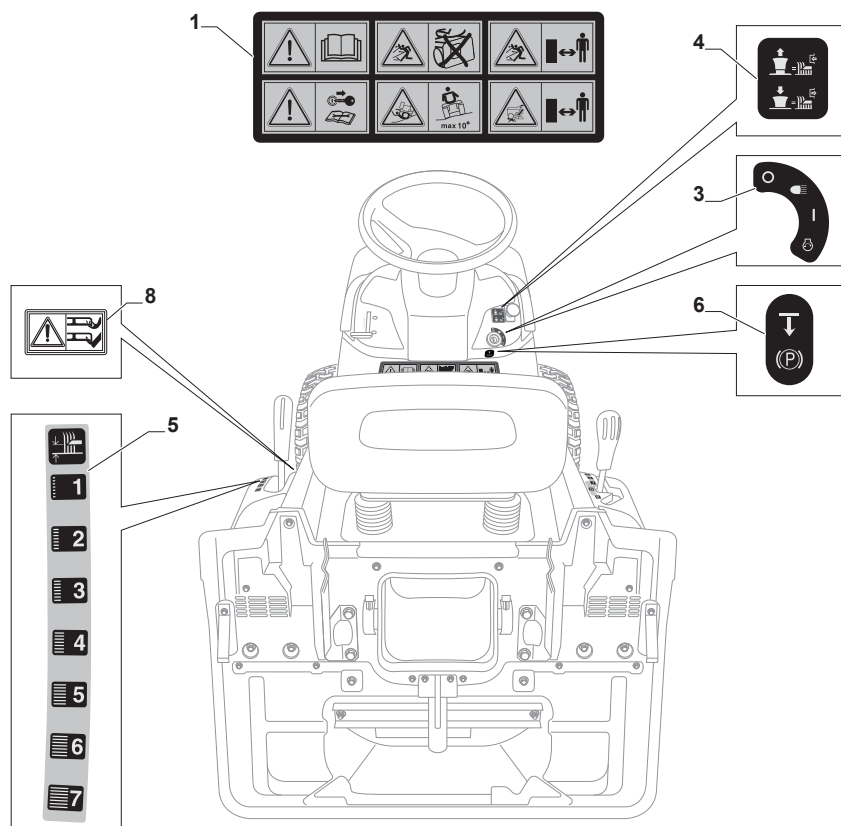

M145HK

Ride-on 98 cm Labels

Issue 3 - 2017

Fig.	Q.ty	Part No	Description	Notes
1	1	114361553/1	Label	
3	1	114363699/0	Label	
4	1	114361438/0	Label	
5	1	114366142/0	Label	
6	1	114363700/0	Label	
8	1	114356699/1	Label