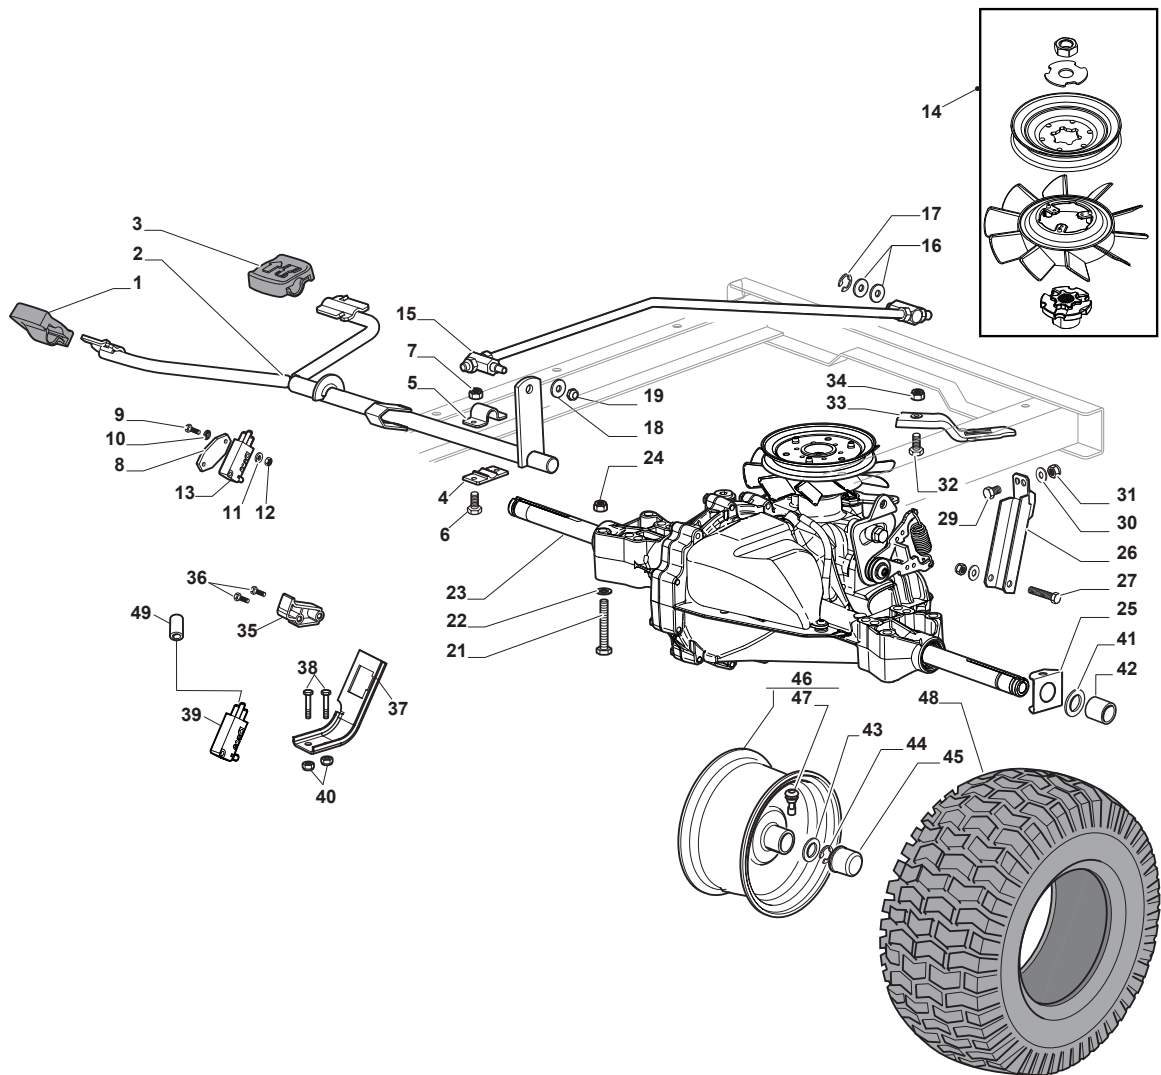

# M145HK

Ride-on 98 cm Steering

Issue 3 - 2017

Fig.	Q.ty	Part No	Description	Notes
67	2	112001010/0	Benzing Ring	
68	2	322110233/0	Hub Cover	
70	1	382180124/0	Outfit, Screws	

Fig.	Q.ty	Part No	Description	Notes
1	1	325110409/0	Clamp Cover	
2	1	382000641/0	Pedal	
3	4	112735599/0	Screw	
4	2	325547231/0	Plate	
5	1	382000636/0	Rod	
6	1	112521360/0	Washer	
7	1	112156602/0	Nut	
8	1	325670011/0	Antifriction Washer	
9	2	112155000/0	Nut	
10	1	125510116/0	Pin	
11	1	125160021/0	Spacer	
12	1	125601577/0	Pulley	
20	1	135062020/1	Trapezoidal Belt	
21	1	325601599/0	Pulley	
22	3	112691400/0	Screw	
23	1	125160083/0	Spacer	
24	3	112523060/0	Washer	
25	3	112155000/0	Nut	
26	1	112155000/0	Nut	
27	1	112523060/0	Washer	
28	1	125601554/0	Pulley	
29	1	382318245/0	Lever	
30	1	112691600/0	Screw	
31	2	125038002/1	Bushing	
32	1	125160027/0	Spacer	
33	1	112155000/0	Nut	
34	1	125430262/0	Spring	
41	1	125394509/1	Knob	
42	1	125033113/0	Rod	
43	1	325253011/1	Hook	
44	1	122524970/3	Pin	
45	1	112155000/0	Nut	
46	1	125430213/0	Spring	
47	1	112523060/0	Washer	
50	2	112521350/0	Washer	
51	2	125160068/0	Spacer	
52	2	125601592/0	Pulley	
53	2	125430269/1	Spring	