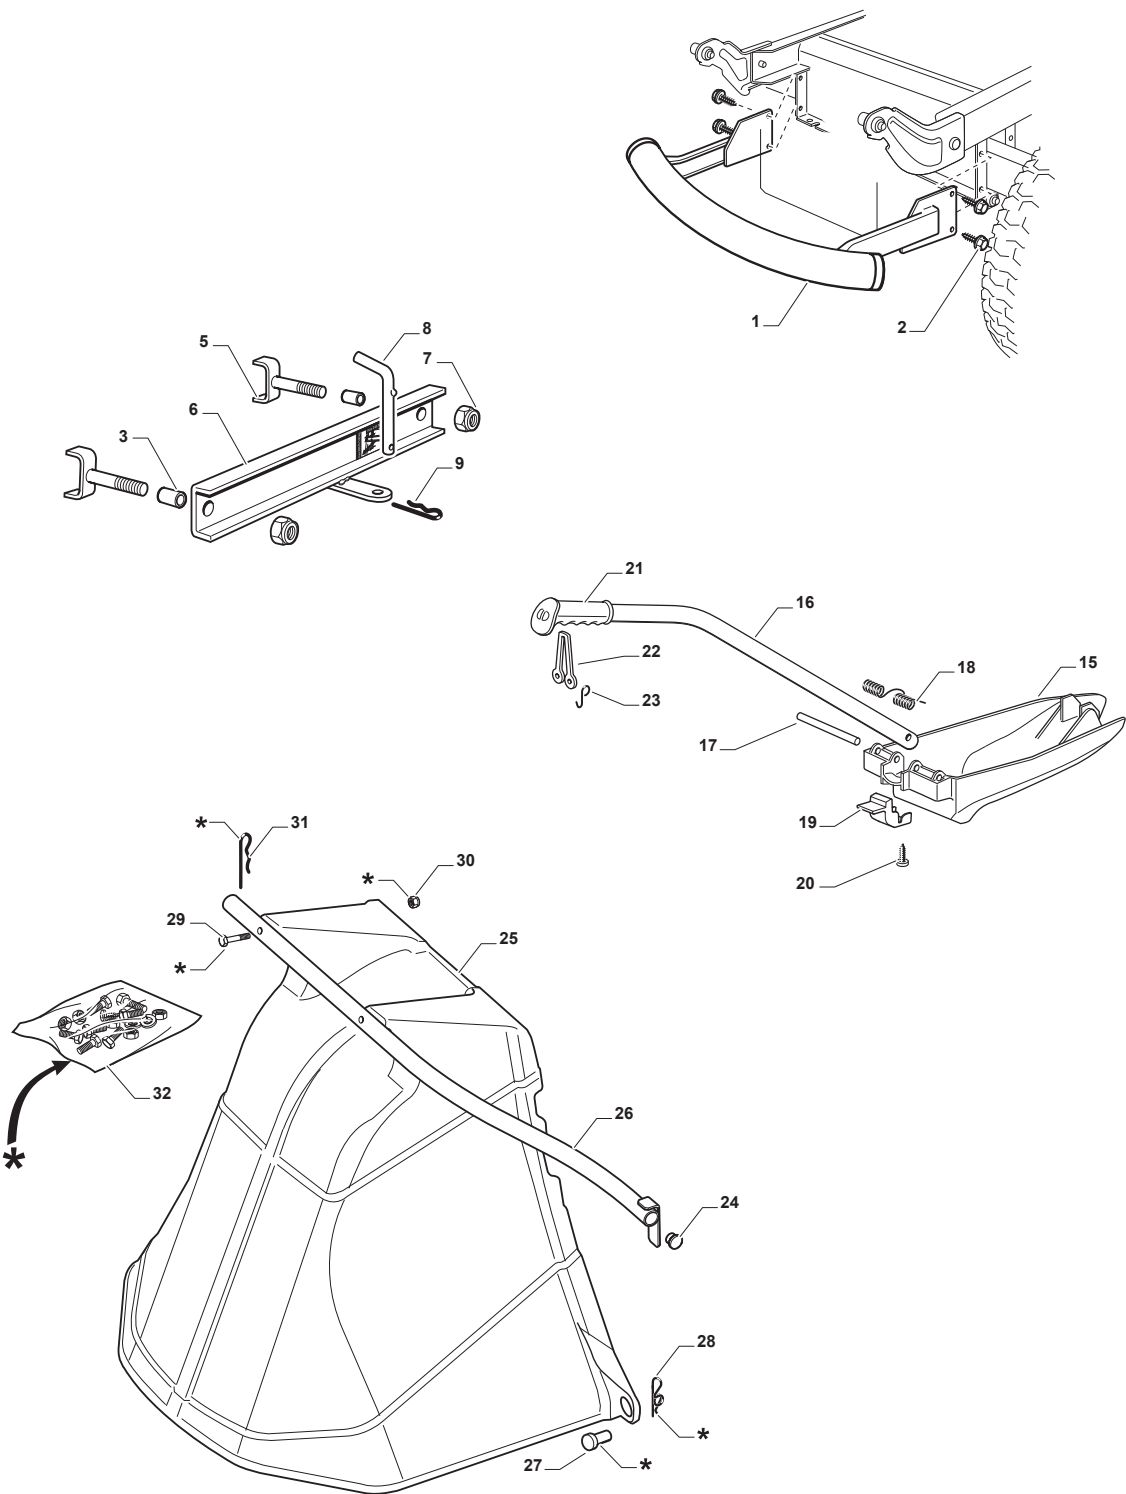

# M145HK

Ride-on 98 cm Labels

Issue 3 - 2017

Fig.	Q.ty	Part No	Description	Notes
1	1	114361553/1	Label	
3	1	114363699/0	Label	
4	1	114361438/0	Label	
5	1	114366142/0	Label	
6	1	114363700/0	Label	
8	1	114356699/1	Label	

Fig.	Q.ty	Part No	Description	Notes
1	1	382869038/0	Muffler Protection	
2	4	125943008/0	Screw	
3	2	125160074/0	Spacer	
5	2	382650211/0	Stiffening	
6	1	382033119/0	Tow Bar Assy	
7	2	112155000/0	Nut	
8	1	125510021/1	Hitch Pin	
9	1	124487999/0	Spring Pin	
10	1	122170600/0	Spacer	
11	1	112792099/0	Screw	
12	3	112292102/0	Nut	
13	2	327546015/2	Plate	
14	1	112791400/0	Screw	
15	1	325140112/0	Deflector	
16	1	325394021/0	Handle	
17	1	125510077/0	Pin	
18	1	125430245/0	Spring	
19	1	325547414/0	Plate	
20	1	112735403/0	Screw	
21	1	325280000/1	Handgrip	
22	1	125840011/1	Tie Rod	
23	2	125253004/0	Mulch.Kit Fixing Hook	
24	2	118566112/0	Polyethylene Push Road	
25	1	325600093/0	Ejection Guard	
26	1	382869044/0	Support	
27	2	125510022/1	Pin	
28	2	124487998/0	Cotter Pin	
29	2	112689515/0	Screw	
30	2	112154510/0	Nut	
31	1	124487999/0	Spring Pin	
32	1	382180028/0	Outfit, Screws	