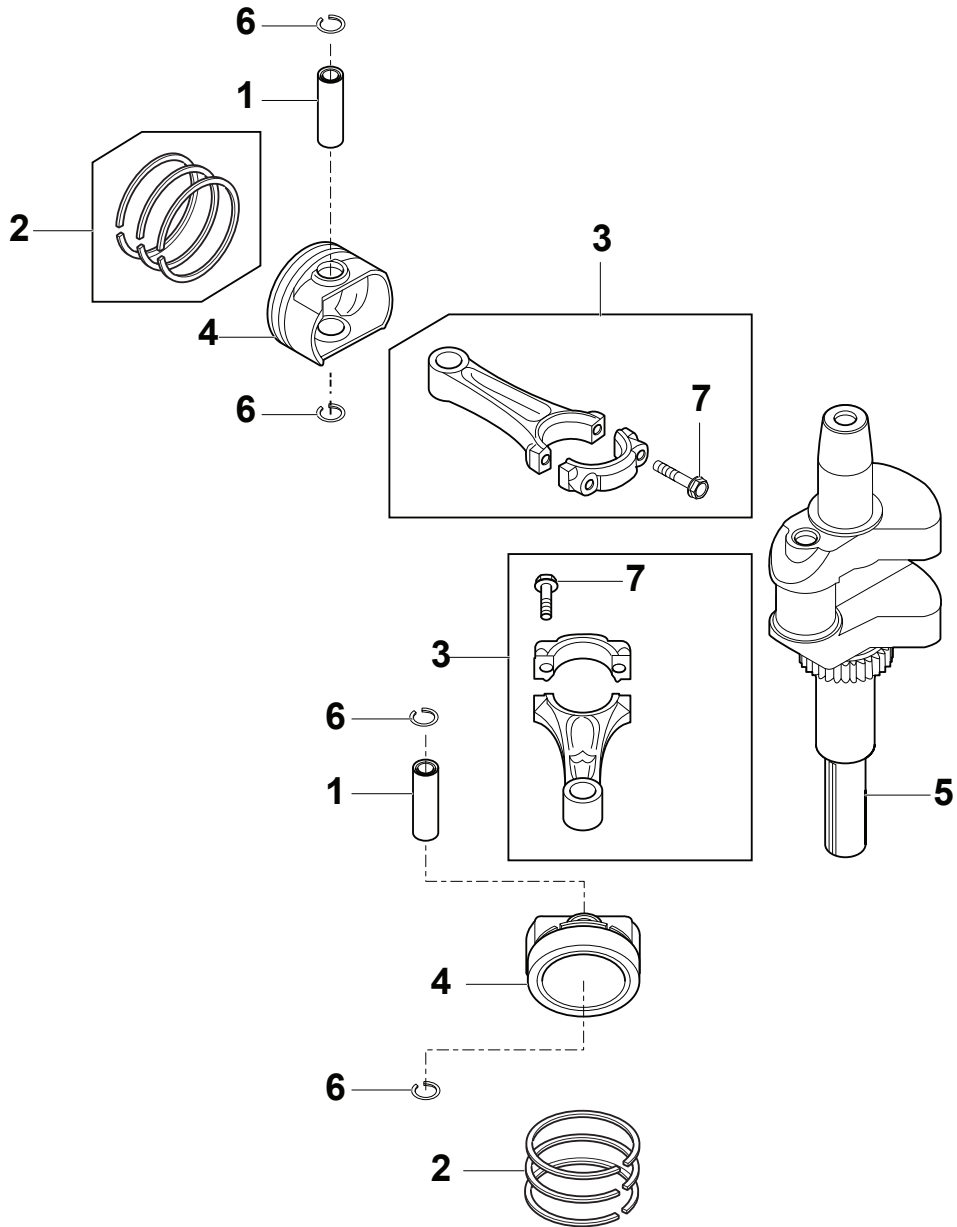

Fig.	Q.ty	Part No	Description	Notes
1	2	118550982/0	Piston Pin	Kawasaki p/n 13002-7001
2	2	118550984/0	Piston Ring	Kawasaki p/n 13008-7006
3	2	118550994/0	Rod	Kawasaki p/n 13251-7021
4	2	118550980/0	Piston	Kawasaki p/n 13001-7031
5	1	118550985/0	Crankshaft	Kawasaki p/n 13031-0731
6	4	118551068/0	Snap Ring	Kawasaki p/n 92033-0725
7	4	112735410/0	Screw	Kawasaki p/n 92151-7017