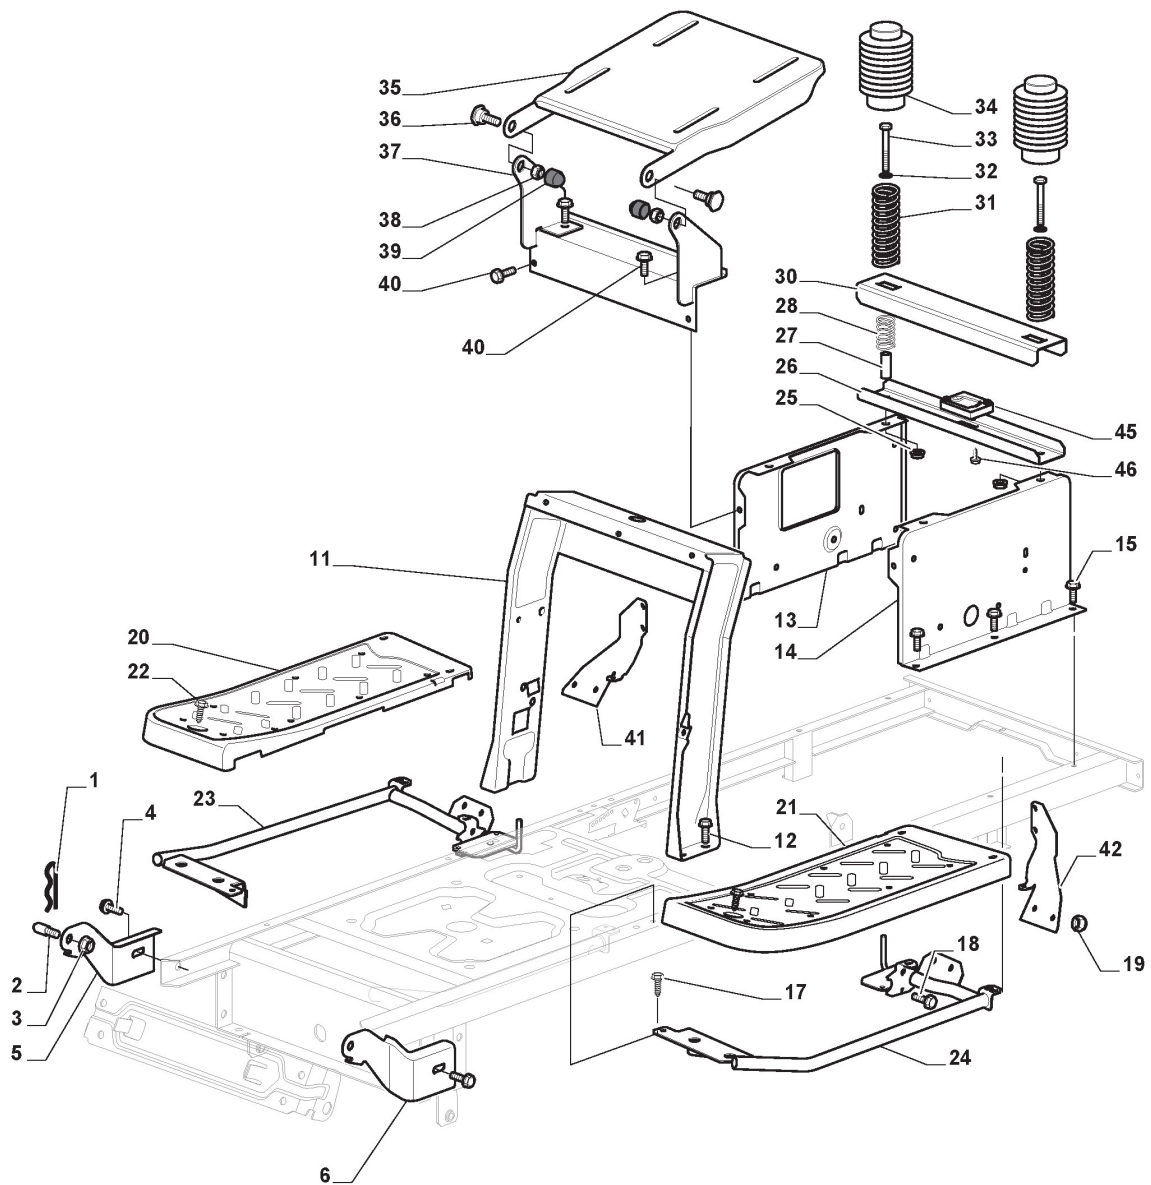

Chassis

Réf. N°	Q.té :	Code article	Description	Articles	De	Jusqu'à
1	1	124487998/0	Goupille			
2	2	125510079/0	Pivot			To S/N 19DA3RON
2	2	125510169/0	Pivot		From S/N 19DA3RON 003315	
3	2	112155000/0	Ecrou			
4	2	112735599/0	Vis			
5	1	325547225/0	Plaquette Droit			
6	1	325547227/0	Plaquette Gauche			
11	1	382785169/1	Support Tube De Direction			
12	4	125943009/0	Vis			
13	1	325785331/1	Support Siege Droit			
14	1	325785333/1	Support Siege Gauche			
15	6	125943009/0	Vis			
17	2	125943009/0	Vis			
18	2	125943009/0	Vis			
19	10	112155000/0	Ecrou			
20	1	325500041/1	Marchepied Droit			
21	1	325500043/1	Marchepied Gauche			
22	2	112735599/0	Vis			
23	1	382785223/0	Support Marchepied			
24	1	382785221/0	Support Marchepied			
25	2	112293201/0	Ecrou			
26	1	325820109/1	Support Siege			
27	2	125160048/0	Entretoise		From 01-Septem ber-2014	To
27	2	125160077/0	Entretoise			
28	2	125430263/0	Ressort			
30	1	325820111/0	Support			
31	2	125430264/0	Ressort			
32	2	112521350/0	Rondelle			
33	2	112691400/0	Vis			
34	2	325122002/0	Protecteur			
35	1	382547061/0	Plaquette			
36	2	122524970/2	Pivot			To
36	2	122524970/3	Goupille		From 01-Septem ber-2014	To S/N 20EA3RON
37	1	382820151/0	Support Siege		From S/N 20EA3RON 000612	
37	1	382820151/1	Support Siege			
38	2	112155010/0	Ecrou			
39	2	118203854/0	Capot			
40	12	125943009/0	Vis			
41	1	325650155/0	Support			To S/N 00271854
41	1	325650155/1	Support		S/N 269797	To S/N 20EA3RON
41	1	325650155/2	Support		From S/N 20BA3RON 006585	
42	1	325650157/0	Support			To S/N 20AA3RON
42	1	325650157/1	Support		From S/N DD325495	To S/N 20AA3RON
42	1	325650157/2	Support		From S/N 20AA3RON	007470
45	1	325785379/0	Support			
46	2	112728686/0	Vis