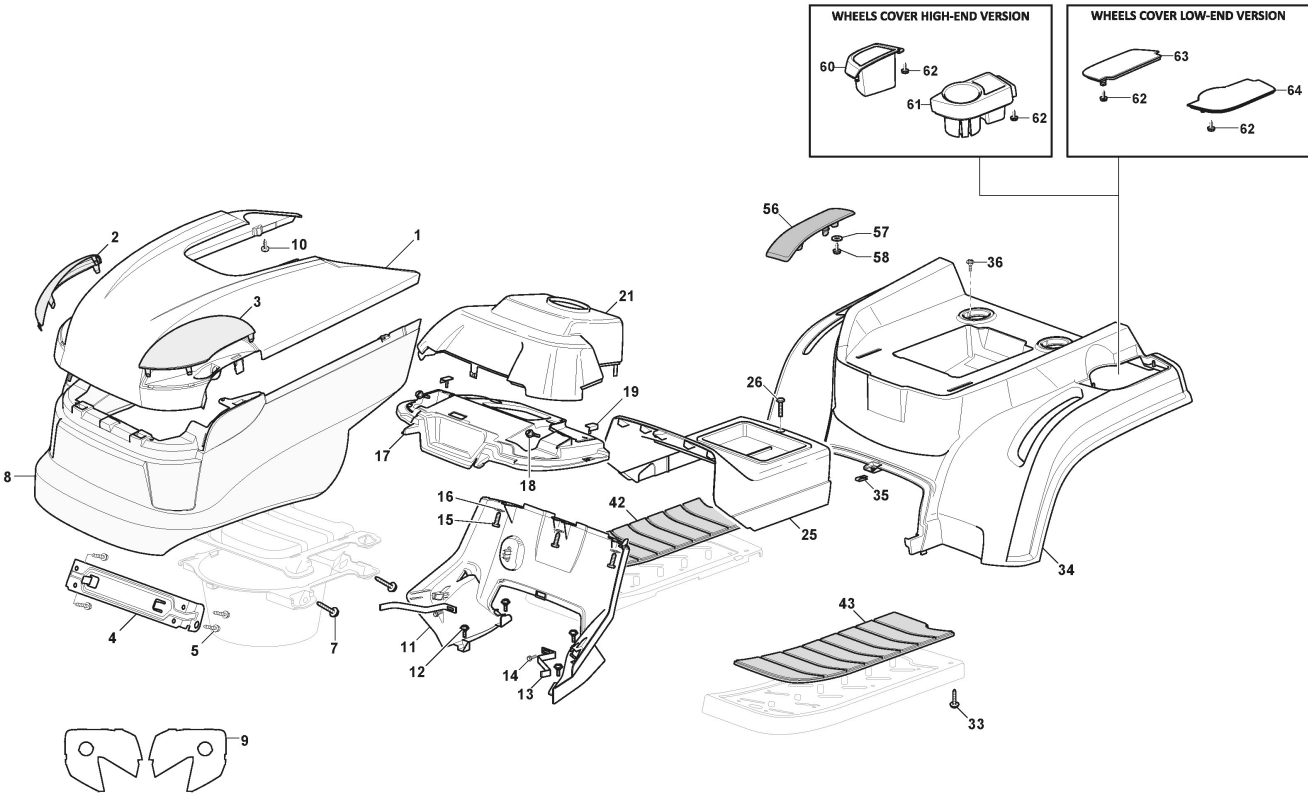

Carrosserie

Réf. N°	Q.té :	Code article	Description	Articles	De	Jusqu'à
1	1	325076980/0	Capot Rouge	Dark Red		
2	1	325410901/0	Panneau Droit			
3	1	325410902/0	Panneau Gauche			
4	1	325785365/0	Support Capot			
5	4	112735403/0	Vis			
7	4	112728692/0	Vis			
8	1	325076911/0	Capot Inferieure			To
8	1	325076911/1	Capot Inferieure		From	31-August-2013
9	1	114363452/0	Autocollant Parabole Phare			
9	1	114365476/1	Autocollant Parabole Phare			
10	2	112728686/0	Vis			
11	1	325785298/0	Support Tableau Comm.			
12	4	125943010/0	Vis			
13	2	325270325/0	Guide			
14	2	112735599/0	Vis			
15	3	112735406/0	Vis			
16	3	112523040/0	Rondelle			
17	1	325120259/1	Console		From	To
17	1	325120259/2	Console		From	To
18	2	125943010/0	Vis		01-September-2017	
19	2	325260003/0	Caoutchouc			
21	1	325120203/0	Couvercle			
25	1	325110478/0	Couvre Central Rouge	Dark Red		
26	1	125943010/0	Vis			
33	4	112735406/0	Vis			
34	1	325110480/0	Couvre Roues Rouge	Dark Red		
35	1	112437506/0	Plaquette			
36	2	125943010/0	Vis			
42	1	325110384/0	Couvre Marchepied Droit	As Optional - Not present on all assortment		
43	1	325110385/0	Couvre Marchepied Gauche	As Optional - Not present on all assortment		
56	1	325207203/0	Couvercle			
57	4	112523050/0	Rondelle			
58	2	112735403/0	Vis			
60	1	325207198/0	Couvercle			
61	1	325207199/0	Couvercle			
62	4	112735403/0	Vis			
63	1	325207196/0	Couvercle			
64	1	325207197/0	Couvercle