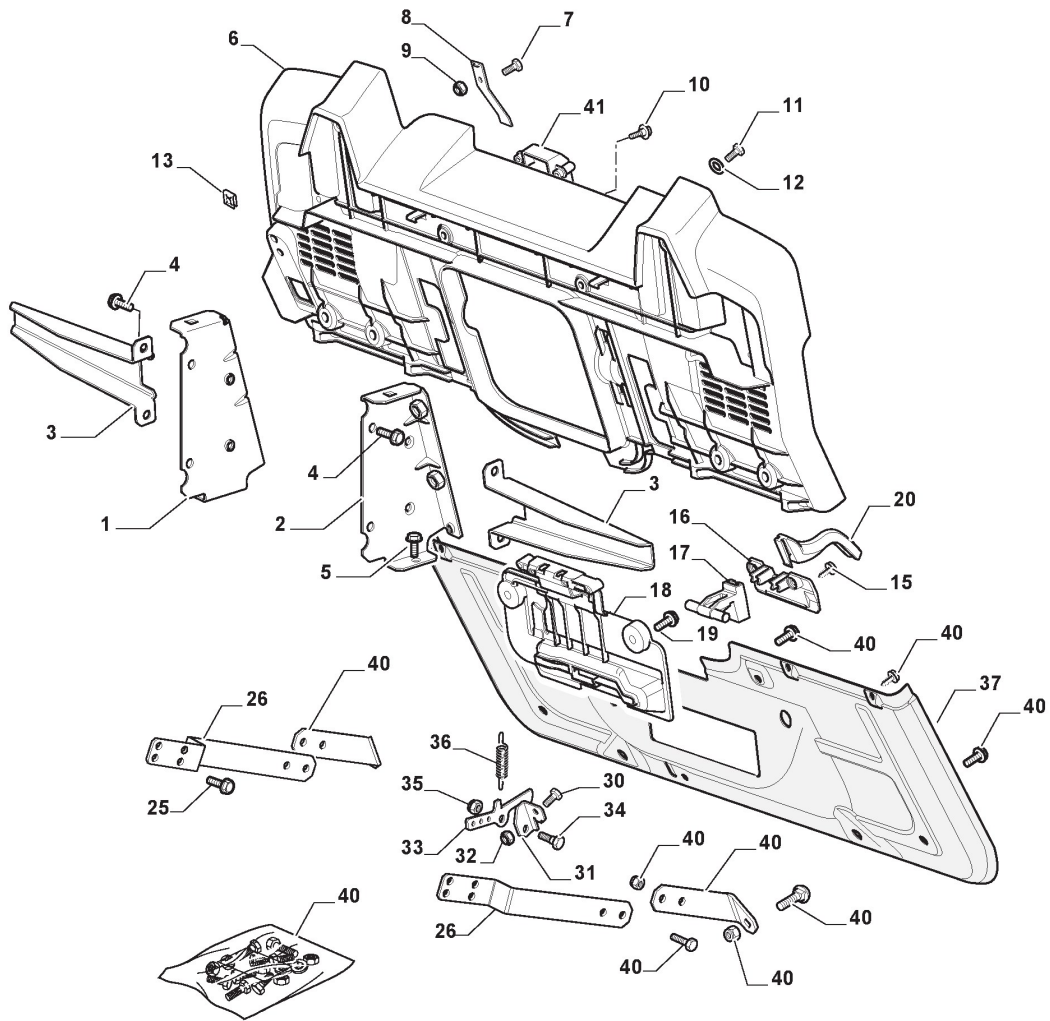

Frame - Rear Plate

Réf. N°	Q.té :	Code article	Description	Articles	De	Jusqu'à
1	1	325774501/0	Etrier			
2	1	325774507/0	Etrier			
3	2	325650163/0	Renforcement			
4	8	125943009/0	Vis			
5	2	125943009/0	Vis			
6	1	325547299/1	Plaque Arriere, Partie Superieur			
7	1	112789008/0	Vis			
8	1	127430600/0	Ressort			
9	1	112154330/0	Ecrou			
10	4	125943010/0	Vis			
11	6	112789008/0	Vis			
12	6	112523020/0	Rondelle			
13	6	112437503/0	Plaquette			
15	2	112728686/0	Vis			
16	1	325109522/0	Couvercle Protection			
17	1	325318276/0	Levier			
18	1	325785428/0	Support			
19	2	125943010/0	Vis			
20	1	325318277/0	Levier	Also on endowment p40		
25	4	112793102/0	Vis			
26	2	325774521/0	Etrier			
30	1	112789008/0	Vis			
31	1	325755061/0	Etrier			
32	1	112154330/0	Ecrou			
33	1	325774533/0	Etrier			
34	1	125510080/2	Pivot			
35	1	112154510/0	Ecrou			
36	1	125430282/1	Ressort			
37	1	382547071/1	Plaque Arriere, Partie Inferieur			
40	1	382180146/0	Dotation Visserie			
41	1	325600107/0	Protection Micro