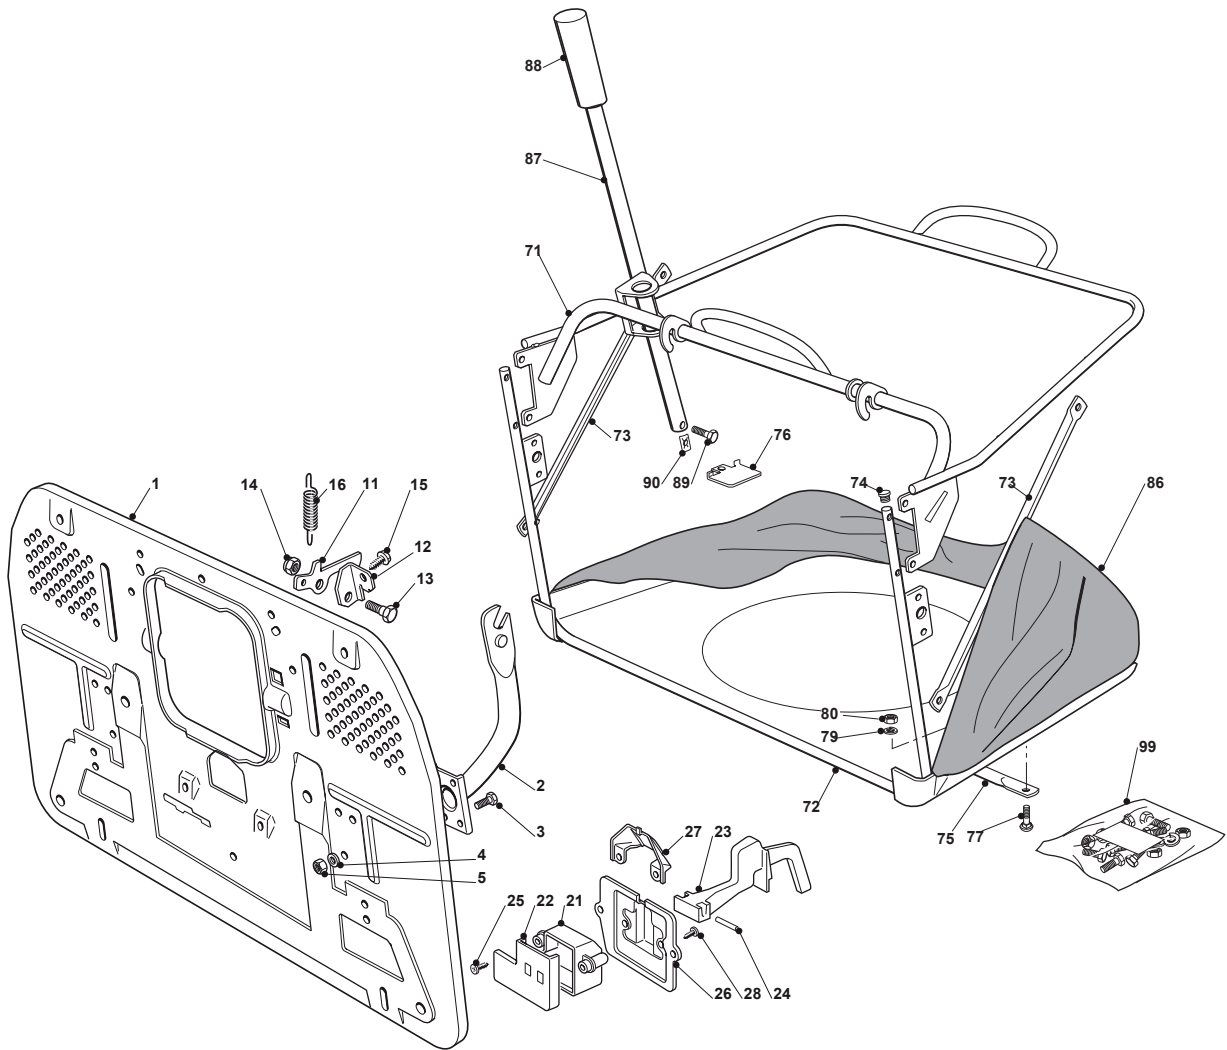

Fig.	Q.ty	Part No	Description	Notes
1	1	382564131/0	Cutting Plate Black	
2	2	125033060/0	Washing Cutting Deck Connection	
3	2	119035000/0	Or Ring	
4	2	112500030/0	Rivet	
8	1	382207200/1	Flange Assy	
9	1	382207201/2	Support Shaft Tc	
10	1	125020800/1	Main Blade Shaft	
11	1	125020801/2	Secondary Blade Shaft	
13	4	119216047/0	Bearing	
14	2	325160501/0	Dust Cover Disc	
15	2	112609260/0	Seeger	
16	6	9959-0825-16	Screw	
17	6	112154210/0	Nut	
18	2	125463200/0	Blade Hub	
19	2	112139100/0	Feather, Crankshaft Ø 22,2	
20	1	182004348/0	Right Mulching Blade, Winged	
21	1	182004347/0	Left Blade Mulching, Winged	
22	2	125160503/0	Blade Hub Elastic Disc Lawntr.	
24	1	112735696/0	Screw	
25	1	112735697/1	Screw	
26	2	182700003/0	Anti Scalp Wheel	
27	2	125510072/1	Pin	
28	2	112692050/0	Screw	
29	2	112523060/0	Washer	
30	2	112293201/0	Nut	
31	2	182700004/0	Anti Scalp Wheel	
32	2	125510121/1		
33	2	122450115/0	Spring	
34	2	112000930/0	Benzing Ring	
41	1	182004341/1	Right Blade, Winged	
42	1	182004340/1	Left Blade, Winged	
51	1	325140100/0	Deflector	
52	2	112815210/0	Screw	
53	2	125038002/1	Bushing	
54	2	112154510/0	Nut	