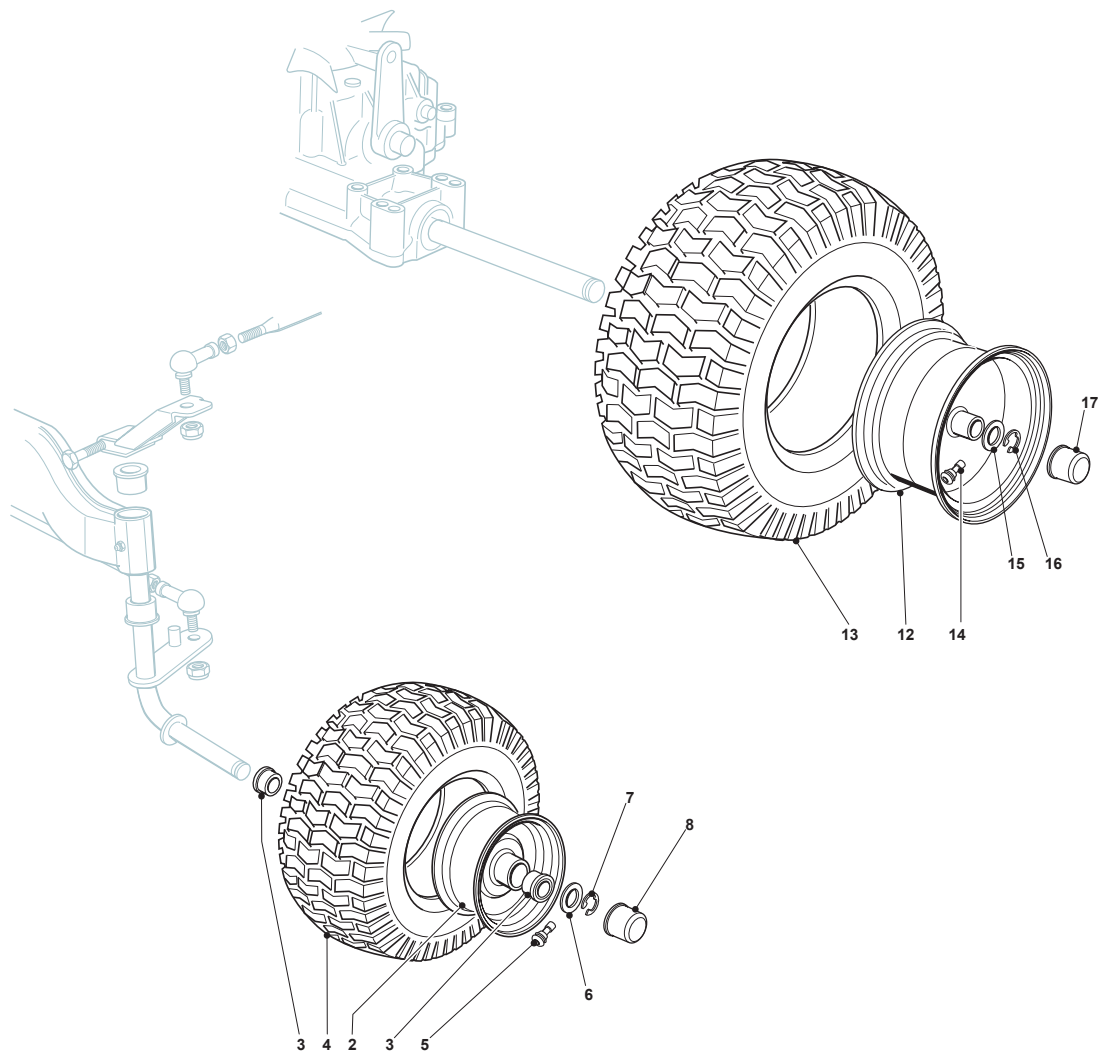

Fig.	Q.ty	Part No	Description	Notes
1	1	125961217/1	Coated Steering Wheel Black	
2	1	325580505/0	Cap	
3	1	112620299/0	Elastic Pin	
5	1	125722468/0	Seat	
6	4	112793102/0	Screw	
7	4	112583500/0	Grower	

Fig.	Q.ty	Part No	Description	Notes
2	2	182000590/1	Rimm	
3	4	125122200/2	Bearing	
4	2	125590019/0	Tyre	
5	2	125950000/0	Valve	
6	2	125670005/2	Washer	
7	2	112001000/0	Benzing Ring	
8	2	122110230/0	Hub Cover	
12	2	182000592/0	Rear Wheel Rimm	
13	2	125590021/0	Tyre	
14	2	125950000/0	Valve	
15	2	125670005/2	Washer	
16	2	112001010/0	Benzing Ring	
17	2	122110230/0	Hub Cover	