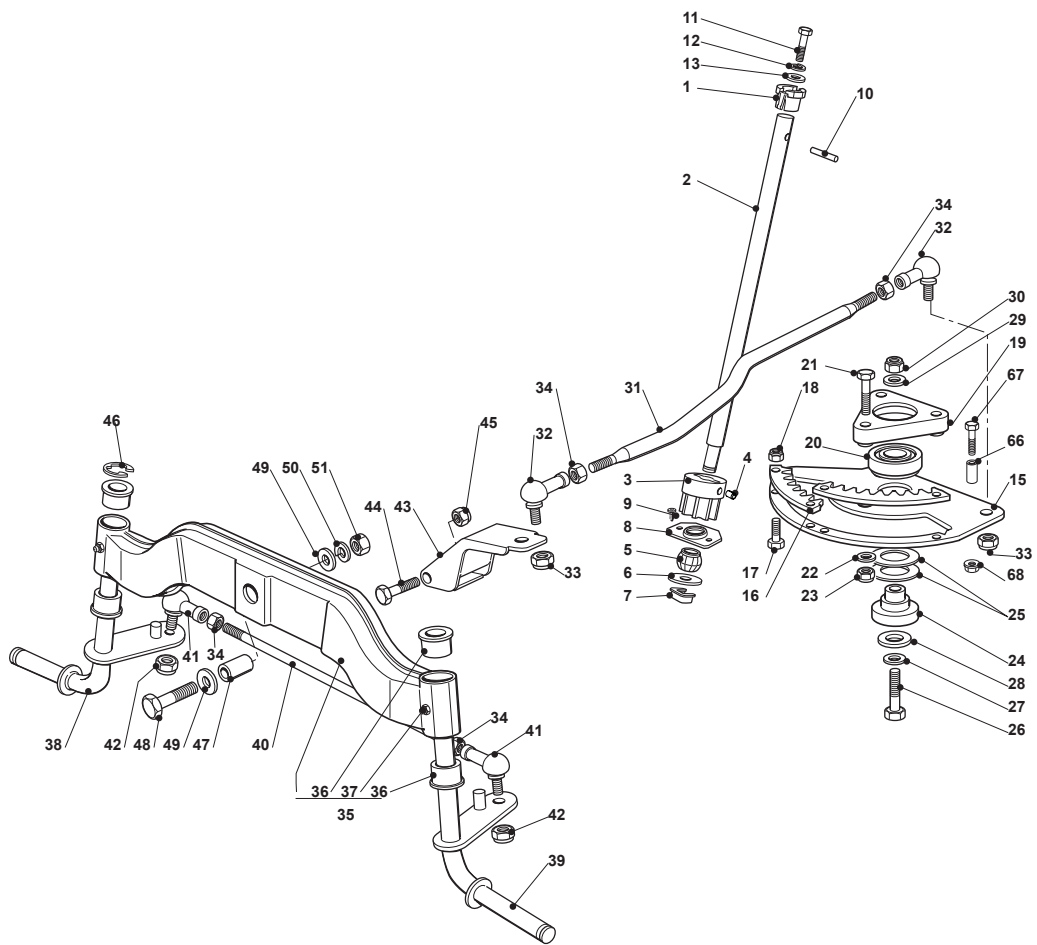

# TN 200H

Ride-on 102-122 cm Body

Issue 10 - 2017

Fig.	Q.ty	Part No	Description	Notes
106	4	112731580/0	Screw	

Fig.	Q.ty	Part No	Description	Notes
1	1	325038004/0	Bushing	
2	1	125520010/0	Steering Column	
3	1	125570004/0	Pinion	
4	1	112714300/0	Dowel	
5	1	325743000/0	Joint	
6	1	322672151/0	Antifriction Washer	
7	1	112436030/0	Plate	
8	1	325785213/1	Support	
9	2	112729601/1	Screw	
10	1	112620250/0	Pin	
11	1	112691800/0	Screw	
12	1	112583500/0	Grower	
13	1	112523060/0	Washer	
15	1	325735523/1	Steering Sector	
16	2	325150000/0	Rack	
17	4	112791213/1	Screw	
18	4	112154510/0	Nut	
19	1	325774453/0	Clamp	
20	1	119216047/0	Bearing	
21	3	112691100/0	Screw	
22	3	112523060/0	Washer	
23	3	112155000/0	Nut	
24	1	125510120/0	Support	
25	2	322672153/0	Antifriction Washer	
26	1	112692395/0	Screw	
27	1	112523080/0	Washer	
28	1	112521390/0	Washer	
29	1	112523080/0	Washer	
30	1	112156602/0	Nut	
31	1	125033003/1	Steering Rod	
32	2	122746609/0	Joint	
33	2	112156602/0	Nut	
34	4	112295201/0	Nut	
35	1	382034001/3	Equalizer With Bush And Lubricator	
36	4	125034002/1	Bushing	
37	2	112379511/0	Grease Dispenser	
38	1	382230361/0	Right Stub Axle	
39	1	382230359/0	Left Stub Axle	
40	1	325840001/1	Tie Rod	
41	2	122746616/0	Joint	
42	2	112156602/0	Nut	
43	1	382318185/0	Lever Ass.Y	
44	1	112692395/0	Screw	
45	1	112155000/0	Nut	
46	1	112001000/0	Benzing Ring	
47	1	125160005/1	Spacer	
48	1	112694100/0	Screw	
49	2	112521390/0	Washer	
50	1	112587900/0	Grower	
51	1	112295800/0	Nut	
66	1	122167840/0	Spacer	