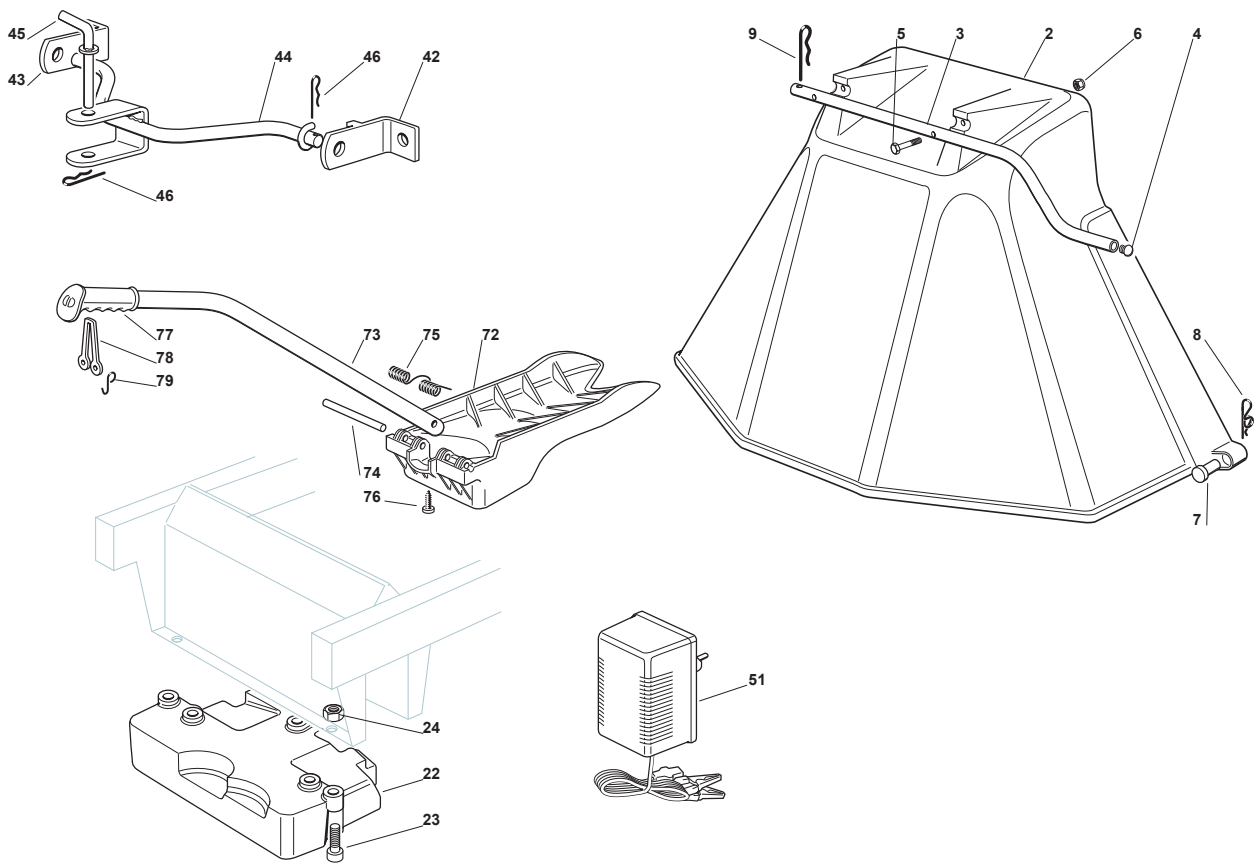

Fig.	Q.ty	Part No	Description	Notes
2	1	382400003/1	Ejection Guard	
3	1	325869043/0	Rear Support	
4	2	118566112/0	Polyethylene Push Road Ivars D=20Inch	
5	2	112689515/0	Screw	
6	2	112154510/0	Nut	
7	2	125510022/1	Pin	
8	2	124487998/0	Cotter Pin	
9	1	124487999/0	Spring Pin	
22	1			No more used
23	3	112760520/0	Screw	
24	3	112155000/0	Nut	
42	1	382735502/0	Bracket	
43	1	325774213/0	Bracket	
44	1	382033105/1	Rod	
45	1	125510021/1	Hitch Pin	
46	2	124487999/0	Spring Pin	
51	1	182180090/0	Battery Charger 12V 1A - CE Plug	
72	1	325140097/0	Deflector	
73	1	325394005/0	Handle	
74	1	125510077/0	Pin	
75	1	125430245/0	Spring	
76	1	112735405/0	Screw	
77	1	325280000/1	Handgrip	
78	1	125840011/1	Tie Rod	
79	2	125253004/0	Mulch.Kit Fixing Hook