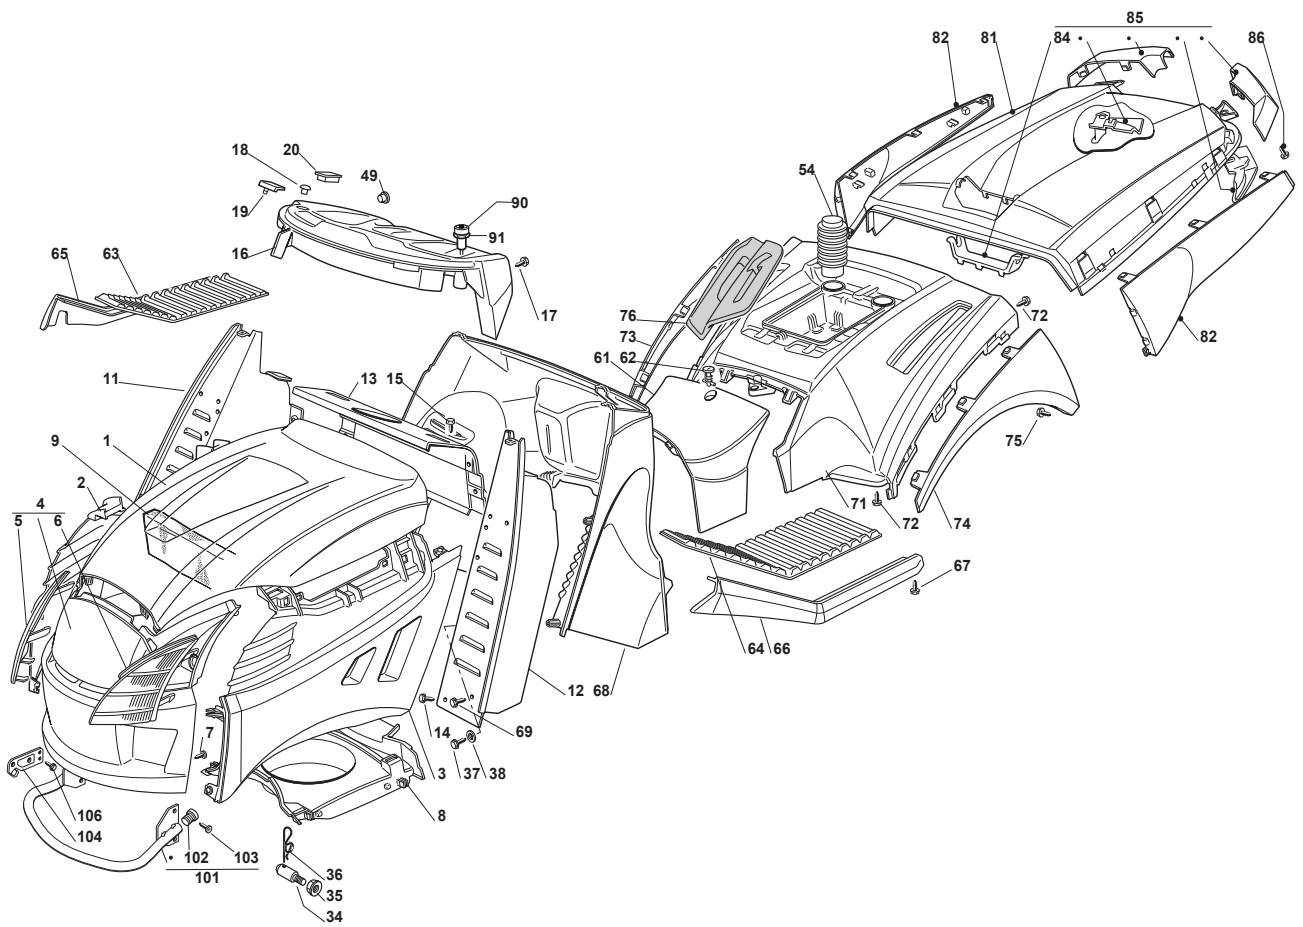

Fig.	Q.ty	Part No	Description	Notes
1	1	325076979/0	Upper Engine Hood, Red	
2	1	325207120/1	Hood, Right	
3	1	325207121/1	Hood, Left	
4	1	382394607/0	Hood, Front	
5	1	325410874/0	Right Light Grill	
6	1	325410875/0	Left Light Plastic Cover Tc-Tcj	
7	6	112735405/0	Screw	
9	1	125730016/0	Intake Separator	
11	1	382785022/9	Right Dashboard Support	
12	1	382785021/8	Left Dashboard Support	
13	1	382785137/0	Central Dashboard Support	
14	2	112735654/0	Screw	
15	4	112735110/0	Screw	
16	1	325120260/1	Dashboard, Red (Cruise Control)	
17	4	112728440/0	Screw	
18	2	125120200/0	Cap	
19	2	125260000/0	Grommet	
20	1	325120234/0	Cap	
34	2	125510068/0	Pin	
35	2	112293201/0	Nut	
36	1	124487998/0	Cotter Pin	
37	2	112735654/0	Screw	
38	2	112521330/0	Washer	
49	1	325120233/0	Cap	
54	2	325737002/0	Hood	
61	1	325110483/0	Cover	
62	1	125580020/2	Stake	
63	1	325110278/1	Right Footboard Cover	
64	1	325110279/0	Left Footboard Cover	
65	1	325599000/0	Right Profile Grey	
66	1	325599001/0	Left Profil	
67	6	112731580/0	Screw	
68	1	325785228/1	Dashboard Support	
69	7	112735403/0	Screw	
71	1	325109798/0	Wheels Cover, Dark Red	
72	4	112735420/0	Screw	
73	1	325109747/0	Wheels Cover	
74	1	325109748/0	Left Wheel Cover	
75	2	112728686/0	Screw	
76	1	325207129/0	Cover, Can Holder Tcx Hydro Black	
81	1	325110482/0	Grass-Catcher Cover, Dark Red	
82	1	382110256/0	Cover Assy	
84	1	325394009/0	Handle Cover	
85	1	382110289/0	Angles Assy	
86	4	112735403/0	Screw	
90	1	325605003/0	Button	
91	1	325256250/0	Screwed Ring	
101	1	382869019/0	Muffler Protection	
102	2	118737857/0	Cap	
103	4	112734995/0	Screw	
104	2	325547109/2	Plate