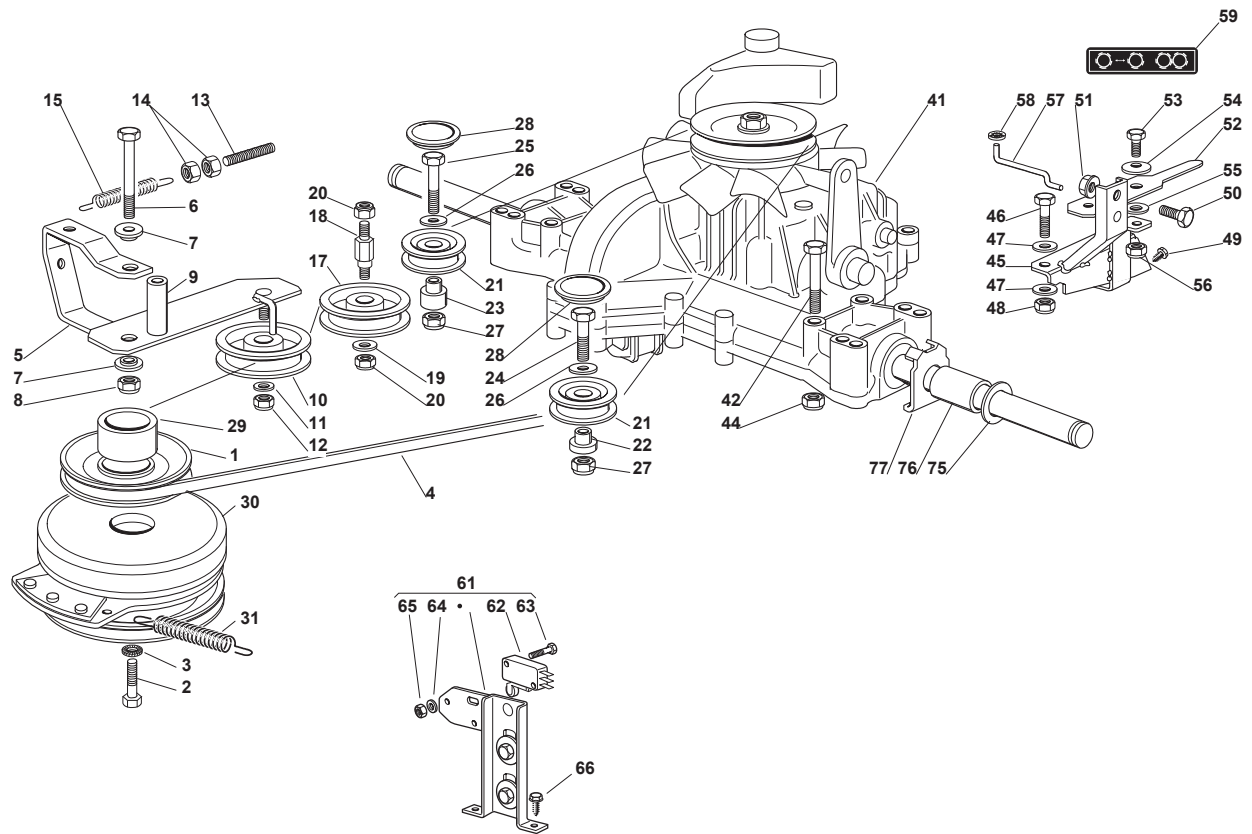

Fig.	Q.ty	Part No	Description	Notes
69	1	112155000/0	Nut	
70	1	125033091/0	Rod	
71	1	124487995/0	Cotter Pin	
72	1	125430232/0	Spring	
73	1	325605002/0	Button	
74	1	112726389/0	Screw	
75	1	112290800/0	Nut	
76	1	325060050/0	Cam	
77	1	112789100/0	Screw	
78	2	112154330/0	Nut	
79	2	325755071/0	Angle Bracket	
80	1	325785479/0	Micro Switch Bracket	
81	2	112791011/0	Screw	
82	2	112292102/0	Nut	
83	1	119410614/0	Microswitch	

Fig.	Q.ty	Part No	Description	Notes
2	1	325869016/1	Connecting Tube	
3	2	118375051/1	Fair Led	
4	1	1134-5827-01	Oil Drain Assy	
8	1	112691115/0	Screw	
9	1	112540260/0	Grower	
10	1	112154210/0	Nut	
11	3	112691100/0	Screw	
12	3	112154210/0	Nut	
13	1	118738214/0	Exhaust Discharge Tube Right	
14	1	118738215/0	Exhaust Discharge Tube Left	
15	4	112735530/0	Screw	
16	4	112583500/0	Grower	
17	3	112791400/0	Screw	
18	3	112582100/0	Grower	
31	1	182750011/0	Single-Cylinder Muffler	
32	2	112793102/0	Screw	
33	2	112540260/0	Grower	
34	2	112360425/0	Nut	
35	1	382598005/2	Muffler Protection	
36	2	112792611/0	Screw	
37	2	112583500/0	Grower	
41	1	182000211/1	Accelerator	
42	2	125943012/0	Screw	
44	1	325592000/0	Knob	
45	1	112726388/0	Screw	
46	1	112290800/0	Nut	
48	1	125090001/2	Choke Control	
51	1	325735111/3	Tank	
52	1	125795000/1	Fuel Cap	
53	2	112788910/0	Screw	
54	2	112500092/0	Rivet	
61	1	118736113/0	Starter Relay	
62	2	112791011/0	Screw	
63	2	112292102/0	Nut	
64	2	112360352/0	Nut	
65	1	125065017/0	Cable	
66	1	118564861/1	Protection	