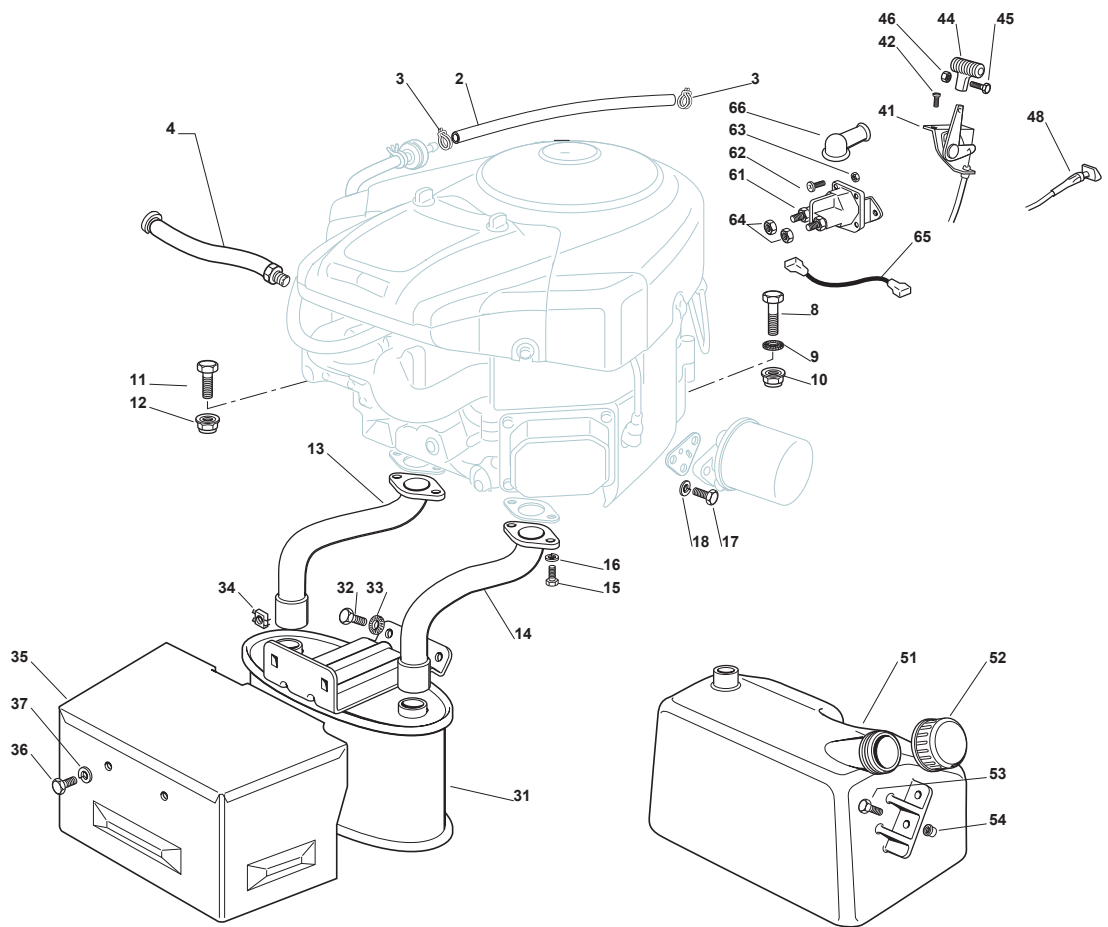

# TN 200H

Ride-on 102-122 cm Steering

Issue 10 - 2017

Fig.	Q.ty	Part No	Description	Notes
67	1	112691200/0	Screw	
68	1	112293201/0	Nut	

Fig.	Q.ty	Part No	Description	Notes
1	1	382500011/2	Pedal	
2	1	325110416/0	Clamp Cover	
3	1	325547081/2	Plate	
4	4	112731601/0	Screw	
5	1	382000626/0	Brake Rod Assy	
6	1	112521350/0	Washer	
7	1	112155000/0	Nut	
8	2	112521360/0	Washer	
9	1	112155000/0	Nut	
10	1	325547281/1	Plate	
11	2	112815210/0	Screw	
12	2	112523040/0	Washer	
13	2	112154510/0	Nut	
21	1	325785143/1	Support	
22	2	112815210/0	Screw	
23	1	112523040/0	Washer	
24	2	112154510/0	Nut	
25	1	325253001/0	Hook	
26	1	122524970/3	Pin	
27	1	325670011/0	Antifriction Washer	
28	1	112155000/0	Nut	
29	1	125033097/0	Rod	
30	1	124487997/0	Cotter Pin	
31	1	125430213/0	Spring	
32	1	112523040/0	Washer	
33	1	325592001/1	Knob	
34	1	325592002/1	Knob	
35	1	112727815/0	Screw	
41	1	382000389/1	Drive Pedal	
42	1	325110417/0	Clamp Cover Front	
43	1	325110418/0	Clamp Cover Rear	
44	4	325785354/0	Support	
45	4	325034003/0	Brass	
46	4	112815271/0	Screw	
47	4	112523040/0	Washer	
48	4	112154510/0	Nut	
50	1	382000579/0	Rod	TT Transmission
50	1	382000681/0	Rod	HYG Transmission
51	1	112523040/0	Washer	
52	1	112154510/0	Nut	
53	1	112521360/0	Washer	
54	1	112523040/0	Washer	
55	1	112154510/0	Nut	
61	1	325774477/0	Clamp	
62	2	112815210/0	Screw	
63	2	112292102/0	Nut	
64	1	125040638/0	Bushing	
65	1	325022000/1	Hook	
66	1	112691100/0	Screw	
67	1	112523060/0	Washer	
68	1	322672152/0	Antifriction Washer	

Fig.	Q.ty	Part No	Description	Notes
69	1	112155000/0	Nut	
70	1	125033091/0	Rod	
71	1	124487995/0	Cotter Pin	
72	1	125430232/0	Spring	
73	1	325605002/0	Button	
74	1	112726389/0	Screw	
75	1	112290800/0	Nut	
76	1	325060050/0	Cam	
77	1	112789100/0	Screw	
78	2	112154330/0	Nut	
79	2	325755071/0	Angle Bracket	
80	1	325785479/0	Micro Switch Bracket	
81	2	112791011/0	Screw	
82	2	112292102/0	Nut	
83	1	119410614/0	Microswitch	