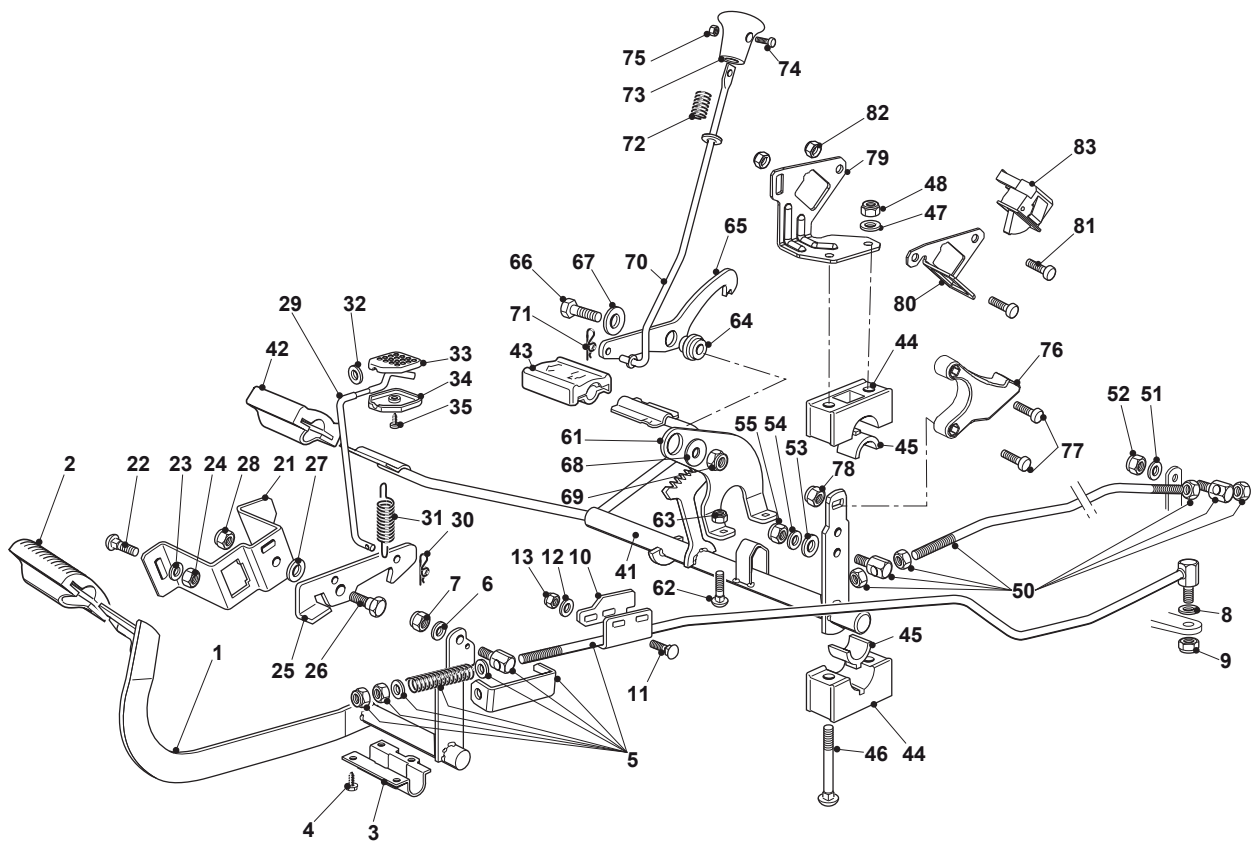

# TN 200H

Ride-on 102-122 cm Steering

Issue 10 - 2017

Fig.	Q.ty	Part No	Description	Notes
67	1	112691200/0	Screw	
68	1	112293201/0	Nut	

Fig.	Q.ty	Part No	Description	Notes
1	1	382500011/2	Pedal	
2	1	325110416/0	Clamp Cover	
3	1	325547081/2	Plate	
4	4	112731601/0	Screw	
5	1	382000626/0	Brake Rod Assy	
6	1	112521350/0	Washer	
7	1	112155000/0	Nut	
8	2	112521360/0	Washer	
9	1	112155000/0	Nut	
10	1	325547281/1	Plate	
11	2	112815210/0	Screw	
12	2	112523040/0	Washer	
13	2	112154510/0	Nut	
21	1	325785143/1	Support	
22	2	112815210/0	Screw	
23	1	112523040/0	Washer	
24	2	112154510/0	Nut	
25	1	325253001/0	Hook	
26	1	122524970/3	Pin	
27	1	325670011/0	Antifriction Washer	
28	1	112155000/0	Nut	
29	1	125033097/0	Rod	
30	1	124487997/0	Cotter Pin	
31	1	125430213/0	Spring	
32	1	112523040/0	Washer	
33	1	325592001/1	Knob	
34	1	325592002/1	Knob	
35	1	112727815/0	Screw	
41	1	382000389/1	Drive Pedal	
42	1	325110417/0	Clamp Cover Front	
43	1	325110418/0	Clamp Cover Rear	
44	4	325785354/0	Support	
45	4	325034003/0	Brass	
46	4	112815271/0	Screw	
47	4	112523040/0	Washer	
48	4	112154510/0	Nut	
50	1	382000579/0	Rod	TT Transmission
50	1	382000681/0	Rod	HYG Transmission
51	1	112523040/0	Washer	
52	1	112154510/0	Nut	
53	1	112521360/0	Washer	
54	1	112523040/0	Washer	
55	1	112154510/0	Nut	
61	1	325774477/0	Clamp	
62	2	112815210/0	Screw	
63	2	112292102/0	Nut	
64	1	125040638/0	Bushing	
65	1	325022000/1	Hook	
66	1	112691100/0	Screw	
67	1	112523060/0	Washer	
68	1	322672152/0	Antifriction Washer	

Fig.	Q.ty	Part No	Description	Notes
69	1	112155000/0	Nut	
70	1	125033091/0	Rod	
71	1	124487995/0	Cotter Pin	
72	1	125430232/0	Spring	
73	1	325605002/0	Button	
74	1	112726389/0	Screw	
75	1	112290800/0	Nut	
76	1	325060050/0	Cam	
77	1	112789100/0	Screw	
78	2	112154330/0	Nut	
79	2	325755071/0	Angle Bracket	
80	1	325785479/0	Micro Switch Bracket	
81	2	112791011/0	Screw	
82	2	112292102/0	Nut	
83	1	119410614/0	Microswitch	