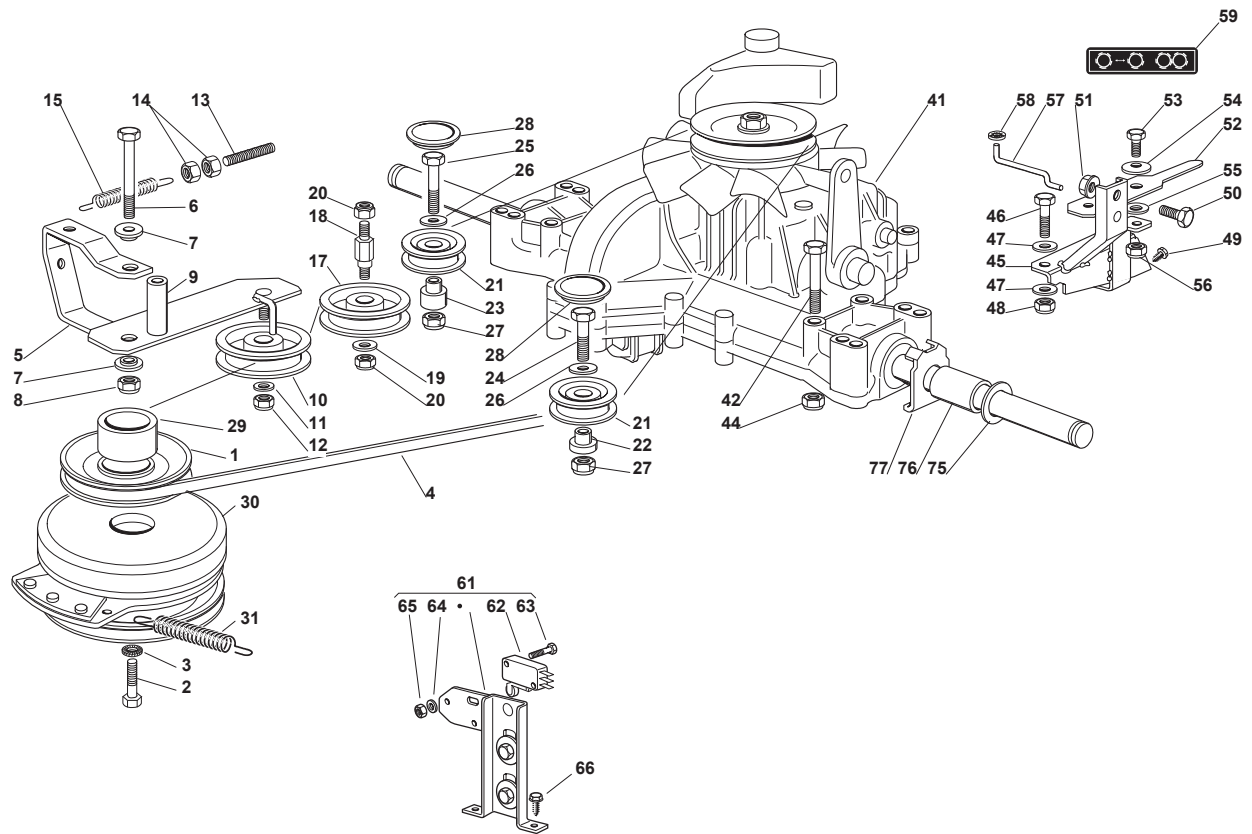

Fig.	Q.ty	Part No	Description	Notes
64	2	112581100/0	Grower	
65	2	112290791/0	Nut	
66	2	112735110/0	Screw	
67	1	119410614/0	Microswitch	
75	4	112521410/0	Washer	
76	2	125160023/0	Spacer	
77	2	325670025/0	Washer