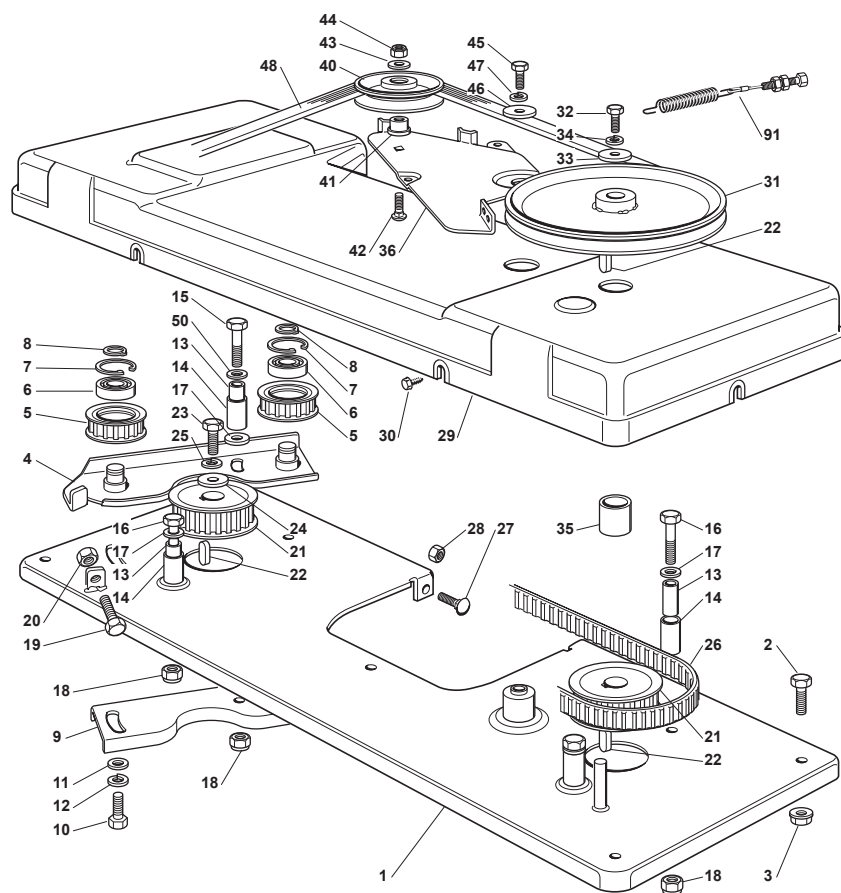

Fig.	Q.ty	Part No	Description	Notes
1	1	382547029/3	Plate	
2	4	112793102/0	Screw	
3	4	112154220/0	Nut	
4	1	382785084/2	Support	
5	2	125601559/1	Toothed Pulley	
6	2	119216048/0	Bearing	
7	2	112610800/0	Seeger	
8	2	112609200/0	Seeger	
9	1	325650037/1	Pulley Stiffening	
10	2	9959-0820-16	Screw	
11	2	112521350/0	Washer	
12	2	112583500/0	Grower	
13	4	125160003/2	Spacer	
14	4	125038000/0	Bushing	
15	1	112691700/0	Screw	
16	3	112691200/0	Screw	
17	4	112521350/0	Washer	
18	4	112293201/0	Nut	
19	1	112793900/0	Screw	
20	1	112293200/0	Nut	
21	2	125601560/0	Pulley	
22	3	112139480/0	Feather	
23	1	112793102/0	Screw	
24	1	125670007/0	Washer	
25	1	112583500/0	Grower	
26	1	135065600/0	Belt	
27	3	112815200/0	Screw	
28	3	112292102/0	Nut	
29	1	325060128/0	Case	
30	6	112735110/0	Screw	
31	1	125601550/0	Pulley	
32	1	112793102/0	Screw	
33	1	125670007/0	Washer	
34	1	112583500/0	Grower	
35	1	125160002/1	Spacer	
36	1	325318115/2	Brake Lever	
40	1	325601599/0	Pulley	
41	1	125160079/0	Spacer	
42	1	112818900/0	Screw	
43	1	112523060/0	Washer	
44	1	112155000/0	Nut	
45	1	9959-0820-16	Screw	
46	1	112523070/0	Washer	
47	1	112583500/0	Grower	
48	1	135062811/0	Belt	
50	1	122671651/0	Washer	
91	1	182004608/0	Engagging Cable