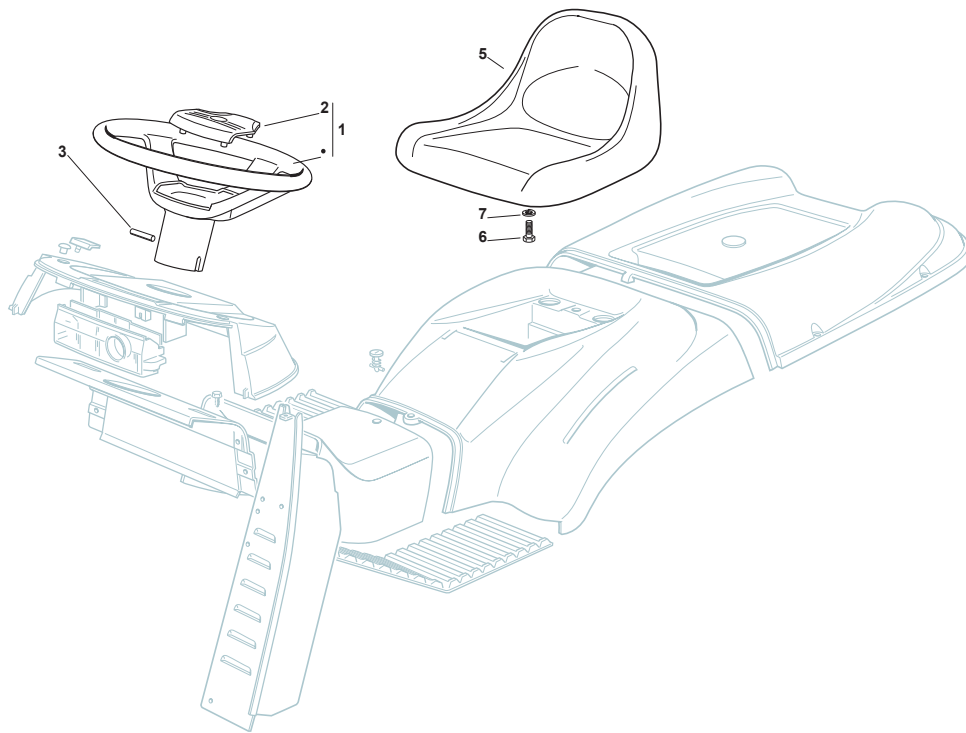

Fig.	Q.ty	Part No	Description	Notes
1	1	125961217/1	Coated Steering Wheel Black	
2	1	325580505/0	Cap	
3	1	112620299/0	Elastic Pin	
5	1	125722468/0	Seat	
6	4	112793102/0	Screw	
7	4	112583500/0	Grower