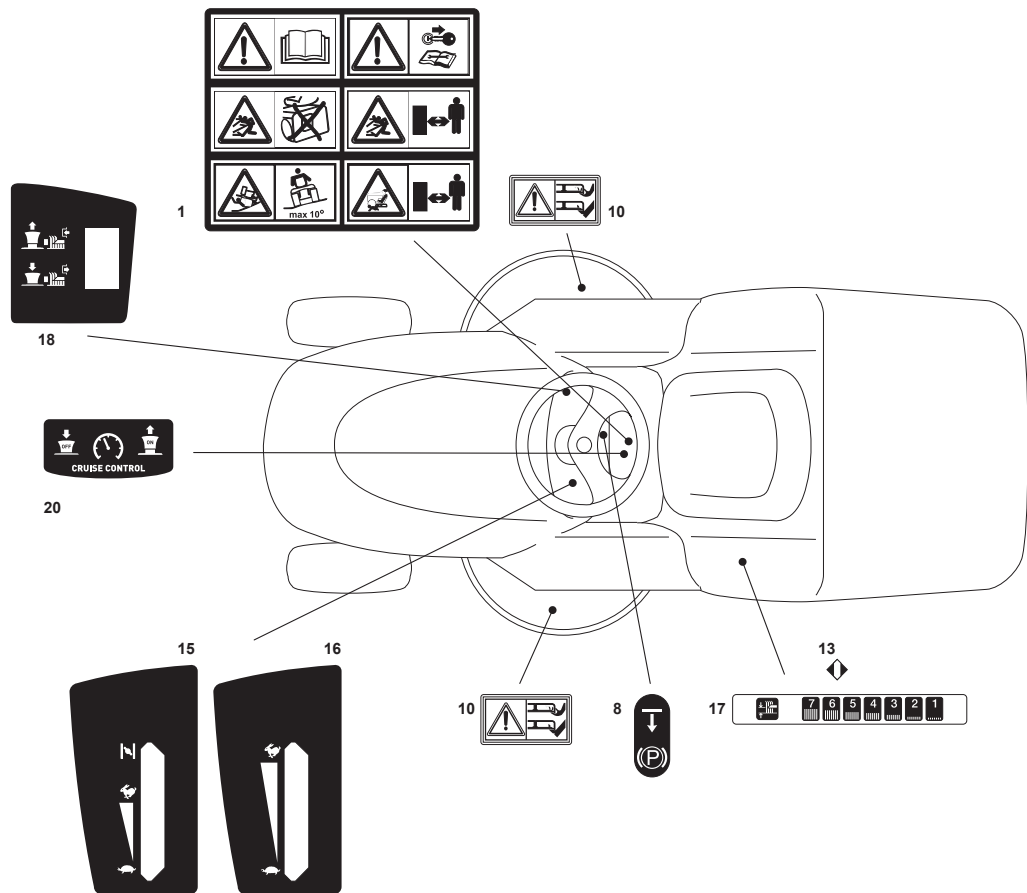

Fig.	Q.ty	Part No	Description	Notes
2	1	382400003/1	Ejection Guard	
3	1	325869043/0	Rear Support	
4	2	118566112/0	Polyethylene Push Road Ivars D=20Inch	
5	2	112689515/0	Screw	
6	2	112154510/0	Nut	
7	2	125510022/1	Pin	
8	2	124487998/0	Cotter Pin	
9	1	124487999/0	Spring Pin	
22	1			No more used
23	3	112760520/0	Screw	
24	3	112155000/0	Nut	
42	1	382735502/0	Bracket	
43	1	325774213/0	Bracket	
44	1	382033105/1	Rod	
45	1	125510021/1	Hitch Pin	
46	2	124487999/0	Spring Pin	
51	1	182180090/0	Battery Charger 12V 1A - CE Plug	
72	1	325140097/0	Deflector	
73	1	325394005/0	Handle	
74	1	125510077/0	Pin	
75	1	125430245/0	Spring	
76	1	112735405/0	Screw	
77	1	325280000/1	Handgrip	
78	1	125840011/1	Tie Rod	
79	2	125253004/0	Mulch.Kit Fixing Hook	