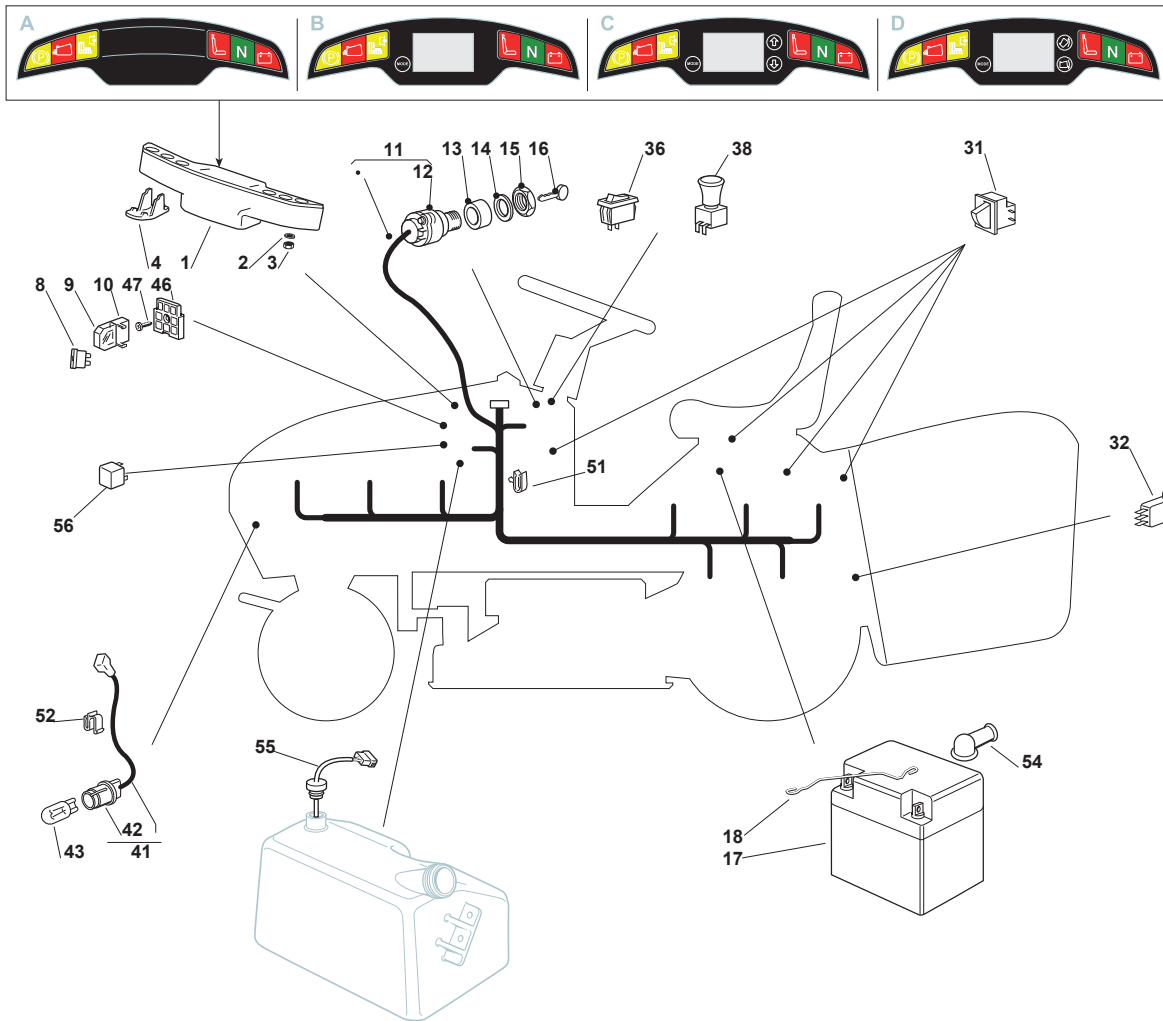

Fig.	Q.ty	Part No	Description	Notes
1	1	382547051/1	Plate	
2	2	182774225/1	Clamp	
3	6	112793102/0	Screw	
4	6	112523060/0	Washer	
5	6	112293201/0	Nut	
11	1	325774417/0	Clamp	
12	1	325755031/1	Bracket	
13	1	125510080/2	Pin	
14	1	112292102/0	Nut	
15	1	112735661/0	Screw	
16	1	127430579/0	Clutch Spring	
21	1	125600041/0	Grassc.Full Micro Protection	
22	1	125600042/0	Grasscatcher Micro Prot Cover	
23	1	125318124/0	Full Grassc. Microswtich Cover	
24	1	112400030/0	Pin	
25	1	112728510/0	Screw	
26	1	325785272/0	Micro Protection	
27	1	125600048/0	Empty Micro Grassc.Protection Cover	
28	2	112728450/0	Screw	
71	1	382800123/1	Upper Frame	
72	1	382800091/1	Upper Frame	
73	2	325650117/0	Stiffening	
74	2	118566110/0	Push Rod	
75	1	382650043/0	Lower Stiffening	
76	1	325547131/0	Plate	
77	6	112815210/0	Screw	
79	2	112521330/0	Washer	
80	2	112154510/0	Nut	
86	1	182105948/0	Grasscatcher	
87	1	125869029/1	Grasscatcher Lifting Tube	
88	1	125394508/0	Knob	
89	1	112788800/0	Screw	
90	1	112157000/0	Nut	
99	1	382180110/0	Outfit, Screws	