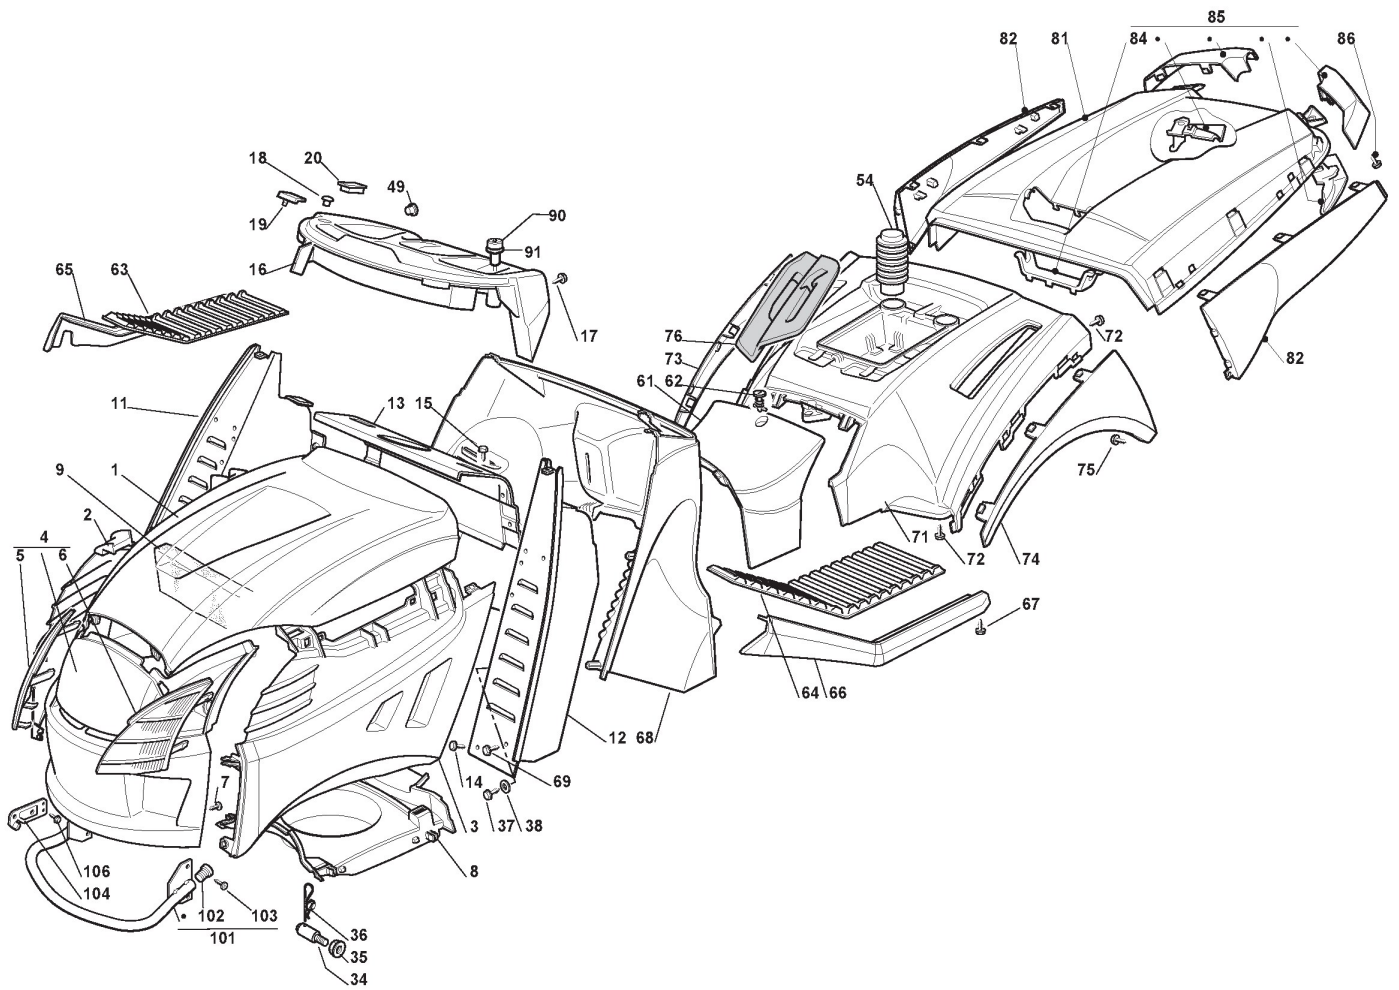

Carrosserie

Réf. N°	Q.té :	Code article	Description	Articles	De	Jusqu'à
1	1	325076979/0	Capot Rouge			
2	1	325207120/1	Capot Droit			
3	1	325207121/1	Capot Gauche			
4	1	382394607/0	Capot Avant			
5	1	325410874/0	Panneau Phares Droite			
6	1	325410875/0	Left Light Plastic Cover Tc-Tcj			
7	6	112735405/0	Vis			
8	1	325108025/0	Convoyeur			
9	1	125730016/0	Separateur Aspirations			
11	1	382785022/10	Support Tableau Droit	From 01-september-2017		
11	1	382785022/8	Support Tableau Droit			
11	1	382785022/9	Support Tableau Droit	To 31-august-2017		
12	1	382785021/7	Support Tableau Gauche			
12	1	382785021/8	Support Tableau Gauche	To 31-august-2017		
12	1	382785021/9	Support Tableau Gauche	From 01-september-2017		
13	1	382785137/1	Support Tableau Centr.			
14	2	112735110/0	Vis	To 31-august-2016		
14	2	112735654/0	Vis	From 01-september-2016		
15	4	112735110/0	Vis			
16	1	325120266/0	Console, Gris (Cruise Control)	From 01-september-2016		
17	4	112728440/0	Vis			
18	2	125120200/0	Bouchon			
19	2	125260000/0	Protection			
20	1	325120234/1	Bouchon			
34	2	125510068/0	Pivot			
35	2	112293201/0	Ecrou			
36	1	124487998/0	Goupille			
37	2	112731350/0	Vis	To 31-august-2016		
37	2	112735654/0	Vis	From 01-september-2016		
38	2	112521330/0	Rondelle			
49	1	325120233/0	Bouchon			
54	2	325737002/0	Protecteur			
61	1	325110483/0	Couvre	To 31-august-2017		
61	1	325110507/0	Couvre Central Gris	From 01-september-2017		
62	1	125580020/2	Pivot			
63	1	325110278/1	Couvre Marchepied Droit			
64	1	325110279/0	Couvre Marchepied Gauche			
65	1	325599000/0	Profil Droit Gris			
66	1	325599001/0	Profil Gauche			
67	6	112731580/0	Vis			
68	1	325785228/1	Support Tableau Comm.			
69	7	112735403/0	Vis			
71	1	325109798/0	Couvre Roues Rouge			
72	4	112735402/0	Vis	To 31-august-2016		
72	4	112735420/0	Vis	From 01-september-2016		
73	1	325109747/0	Couvre-Roues			
74	1	325109748/0	Couvre-Roue Gauche