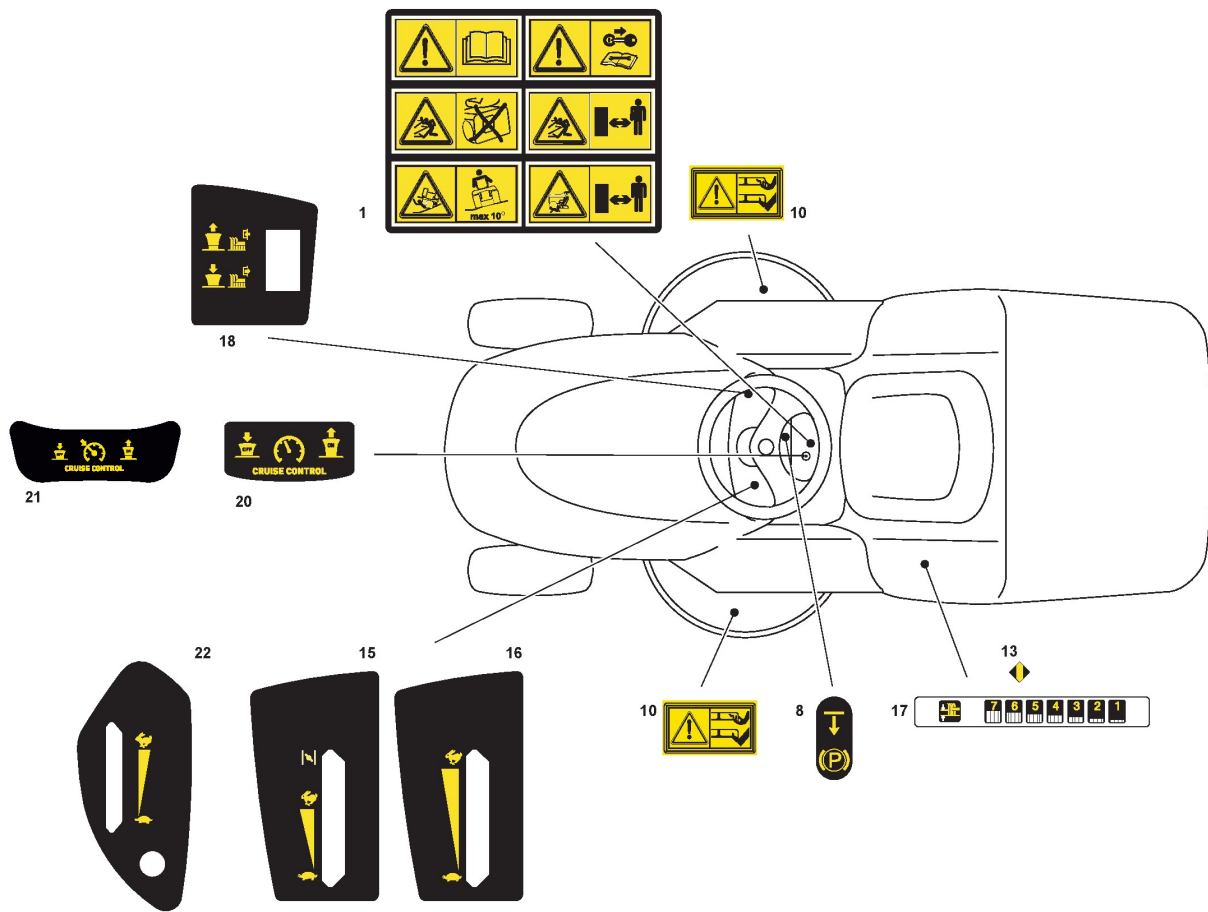

Etiquettes

Réf. N°	Q.té :	Code article	Description	Articles	De	Jusqu'à
1	1	114357428/1	Etiquette	To 31-august-2016		
1	1	114361553/1	Etiquette	From 01-september-2016		
8	1	114357526/1	Etiquette			
10	2	114356699/1	Etiquette			
13	1	114357913/0	Etiquette			
15	1	114360717/0	Etiquette	To 31-august-2017		
15	1	114360717/1	Etiquette	From 01-september-2017		
16	1	114360716/0	Etiquette	To 31-august-2017		
16	1	114360716/1	Etiquette	From 01-september-2017		
17	1	114360719/0	Etiquette			
18	1	114360715/2	Etiquette	To 31-august-2017		
18	1	114360715/3	Etiquette	From 01-september-2017		
20	1	114365612/0	Etiquette	To 31-august-2017		
20	1	114365612/1	Etiquette d'accélérateur	From 01-september-2017