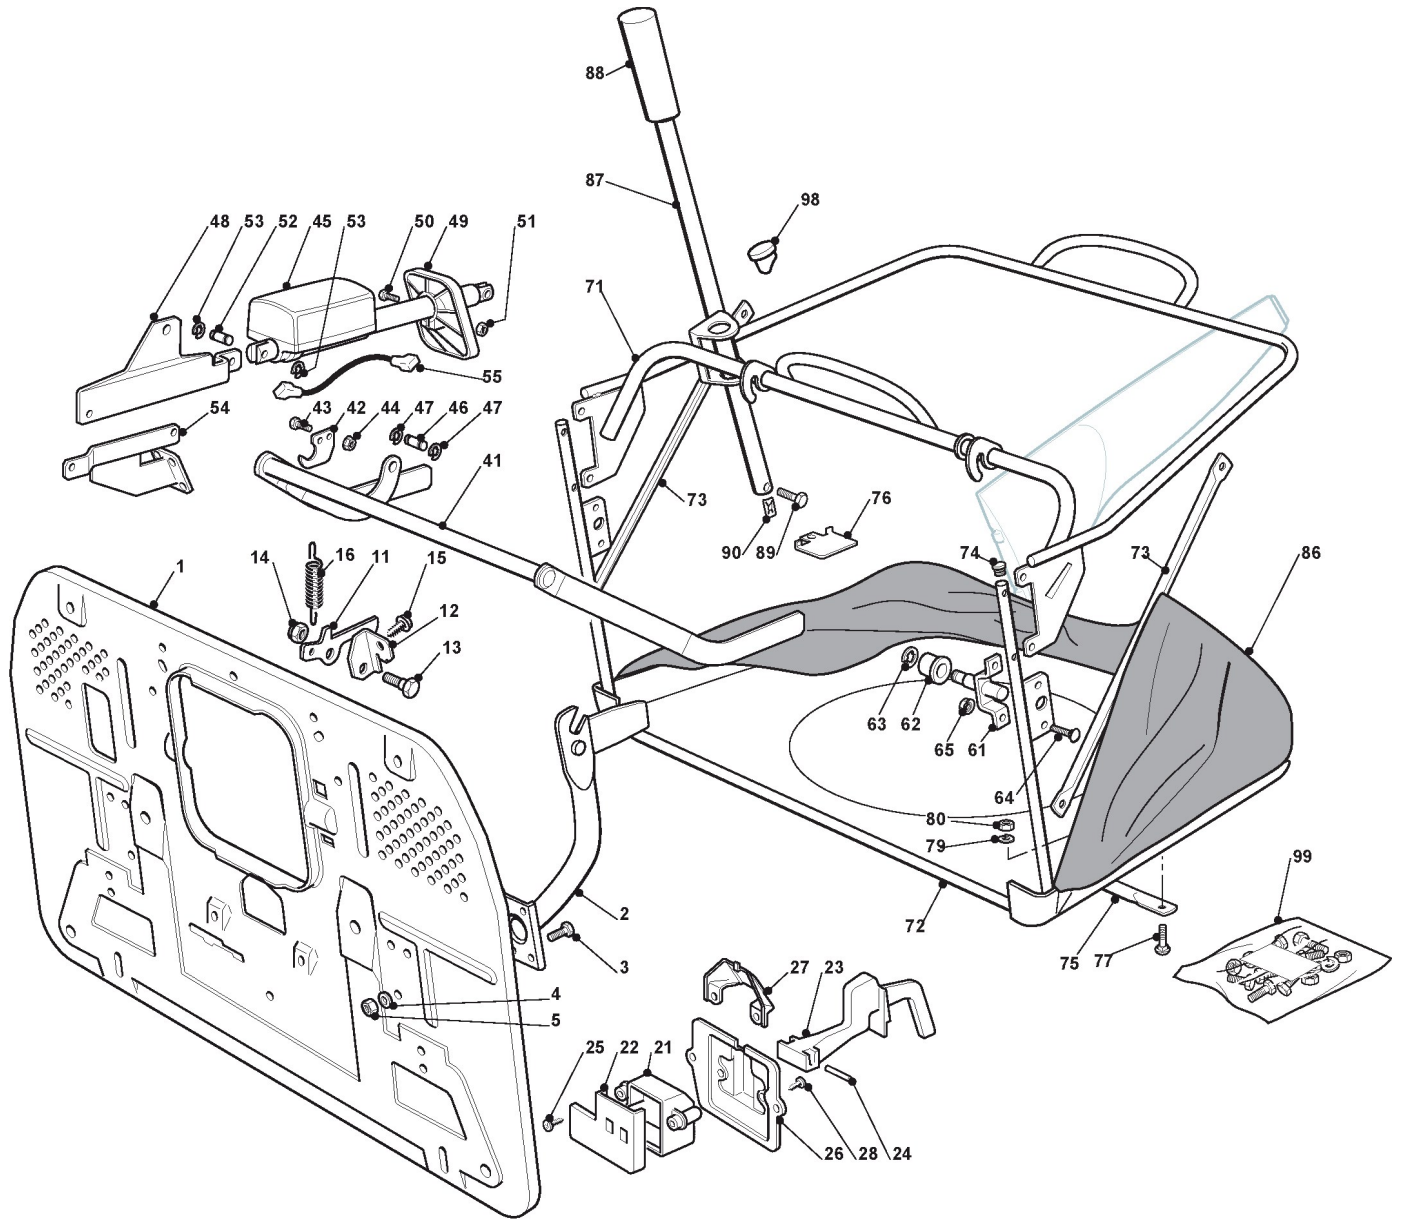

Bac

Réf. N°	Q.té :	Code article	Description	Articles	De	Jusqu'à
1	1	382547053/0	Plaquette	To 31-august-2016		
1	1	382547053/1	Plaquette	From 01-september-2016		
2	2	382774245/0	Support			
3	6	112793102/0	Vis			
4	6	112523060/0	Rondelle			
5	6	112293201/0	Ecrou			
11	1	325774417/0	Etrier			
12	1	325755031/0	Etrier	To 31-august-2010		
12	1	325755031/1	Equerre-Support	From 01-september-2010 To 31-august-2015		
12	1	325755031/2	Equerre-Support	From 01-september-2015		
13	1	125510080/0	Pivot	To 31-august-2010		
13	1	125510080/1	Pivot	From 01-september-2010 To 31-august-2016		
13	1	125510080/2	Pivot	From 01-september-2016		
14	1	112292102/0	Ecrou			
15	1	112735122/0	Vis	To 31-august-2014		
15	1	112735122/1	Vis	From 01-september-2014 To 31-august-2016		
15	1	112735661/0	Vis	From 01-september-2016		
16	1	127430579/0	Ressort			
21	1	125600041/0	Grassc.Full Micro Protection Tcj-F			
22	1	125600042/0	Grasscatcher Micro Prot Cover			
23	1	125318124/0	Levier Microint.			
24	1	112400030/0	Pivot			
25	1	112728510/0	Vis			
26	1	325785272/0	Protection Micro	To 31-august-2017		
26	1	325785272/1	Protection Micro	From 01-september-2017		
27	1	125600048/0	Empty Micro Grassc.Protection Cover			
28	2	112728450/0	Vis			
41	1	382000507/1	Axe	From 01-september-2010		
41	1	82000507/0	Axe	To 31-august-2013		
42	2	325774317/0	Grasscatcher Lifting Axle Clam	To 31-august-2013		
42	2	325774317/1	Grasscatcher Lifting Axle Clam	From 01-september-2013		
43	4	112815210/0	Vis			
44	4	112154510/0	Ecrou			
45	1	118001000/0	Actuateur			
46	1	125510083/0	Pivot			
47	2	112000955/0	Anneau Benzing			
48	1	325785197/0	Actuator Support			
49	1	325600060/0	Protection			
50	1	112727795/0	Vis			
51	1	112154330/0	Ecrou			
52	1	125510083/0	Pivot			
53	2	112000955/0	Anneau Benzing			
54	1	382650209/0	Renforcement			
55	1	125065030/0	Cable De Connexion			
61	2	382785147/0	Support