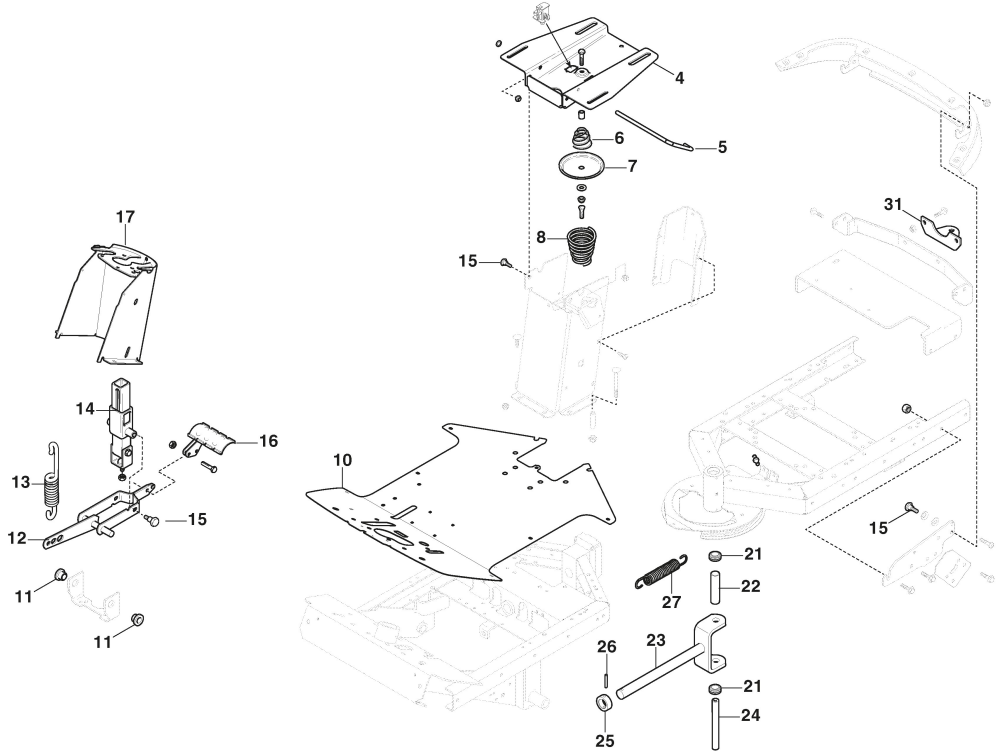

### Spare parts list Reservdelar Repuestos Ersatzteile Pièces détachées Reserve onderdelen Catalogo ricambi

- Use ST. S.p.A. Genuine Spare Parts specified in the parts list for repair and/or replacement.
- The contents described in the parts list may change due to improvement.
- The drawings of the spare parts are only indicative And might Not represent the part in question exactly.
- The indications "right" - "left" - "front" - "rear" refer to the position of the operator when using the machine.
- When placing orders of parts for repair And/Or replacement, make sure that the illustrated parts list Is the one applying to the machine's year of manufacture, as shown on the identification plate attached to the machine.

## Chassis

Réf. N°	Q.té :	Code article	Description	Articles	De	Jusqu'à
4	1	1134-5301-01	Etrier			
5	1	1134-5454-01	Catch			
6	1	1134-5302-01	Ressort			
7	1	1134-5299-01	Push Plate			
8	1	137430116/0	Ressort			
10	1	387507505/0	Floor Plate			
11	2	1134-2684-01	Coussinet			
12	1	387256053/0	Lift Fork			
13	1	4231-0013-00	Ressort			
14	1	1134-4945-01	Lift Catch Assy			
15	6	1134-0240-00	Vis			
16	1	387500013/0	Pédale de levage			
17	1	387785241/1	Steering Console (Yellow)			
21	2	9547-0001-00	Coussinet			
22	1	1134-5705-01	Entretoise			
23	1	1137-1119-02	Fork			
24	1	1134-5988-01	Centre Shaft			
25	1	1134-0031-00	Pivot Shaft Stop			
26	1	9595-0262-00	Locating Pin			
27	1	1134-2171-01	Ressort			
31	1	1134-5512-01	Platine D'Attelage			