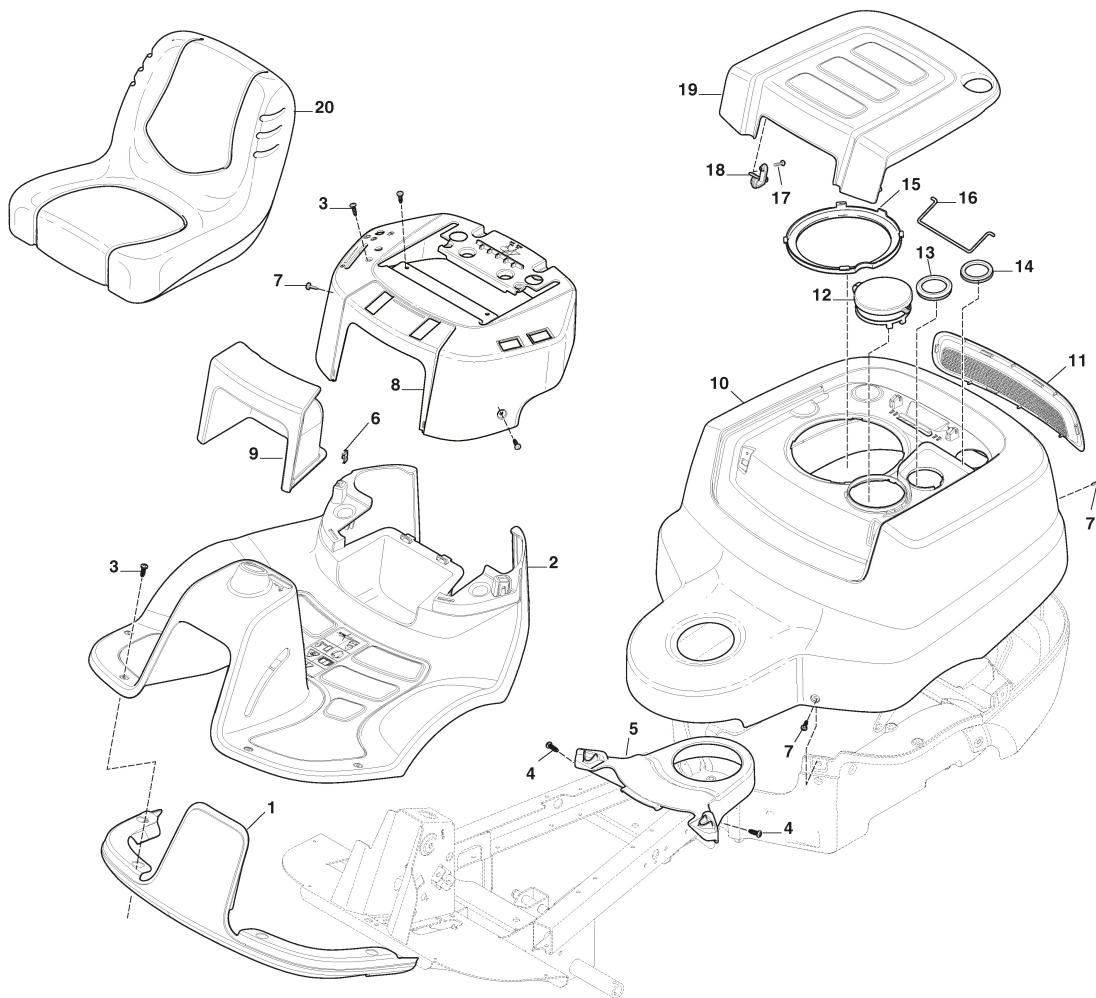

CASTELGARDEN

XQ 130 HD (2021)

2F5820243/C20

Spare parts list Reservdelar Repuestos Ersatzteile Pièces détachées Reserve onderdelen Catalogo ricambi

- Use ST. S.p.A. Genuine Spare Parts specified in the parts list for repair and/or replacement.
- The contents described in the parts list may change due to improvement.
- The drawings of the spare parts are only indicative And might Not represent the part in question exactly.
- The indications "right" - "left" - "front" - "rear" refer to the position of the operator when using the machine.
- When placing orders of parts for repair And/Or replacement, make sure that the illustrated parts list Is the one applying to the machine's year of manufacture, as shown on the identification plate attached to the machine.

Assembly Parts

Réf. N°	Q.té :	Code article	Description	Articles	De	Jusqu'à
1	2	9595-0262-00	Locating Pin			
2	4	9959-0820-16	Vis			
3	2	1134-4185-01	Rondelle			
4	4	112523060/0	Rondelle			
5	2	1134-4734-01	Clef A Demarrage			
6	1	1134-6113-01	Vis			
11	1	137510307/0	Pivot			
12	1	112642450/0	Pivot			
13	1	1134-0072-02	Poulie			
14	1	337774098/0	Etrier			
15	1	112523060/0	Rondelle			
16	1	322399804/1	Poignée Jaune, Noir			
17	1	112155000/0	Ecrou			

Carrosserie

Réf. N°	Q.té :	Code article	Description	Articles	De	Jusqu'à
1	1	337502517/0	Bumper Avant			
2	1	337110316/0	Couvre Marchepied Gris			
3	12	9893-0616-16	Vis			
4	2	9893-0616-16	Vis			
5	1	1137-0906-01	Guide De Courroie Poulie			
6	2	1134-4176-01	Clips			
7	4	9893-0616-16	Vis			
8	1	337110317/1	Couvre Central Gris			
9	1	337207101/0	Bac De Rangement			
10	1	337076809/0	Couverture du moteur, Rouge			
11	1	337110314/0	Couvre, Arriere			
12	1	1137-0859-01	Bouchon			
13	1	1137-1015-01	Joint d'étanchéité			
14	1	1137-1028-01	Joint d'étanchéité			
15	1	1137-0856-03	Conduit D'Air			
16	1	1137-0860-01	Tige			
17	2	112728697/0	Vis			
18	2	1137-0861-01	Ressort			
19	1	337110315/0	Couvre Moteur			
20	1	125722463/0	Siege			