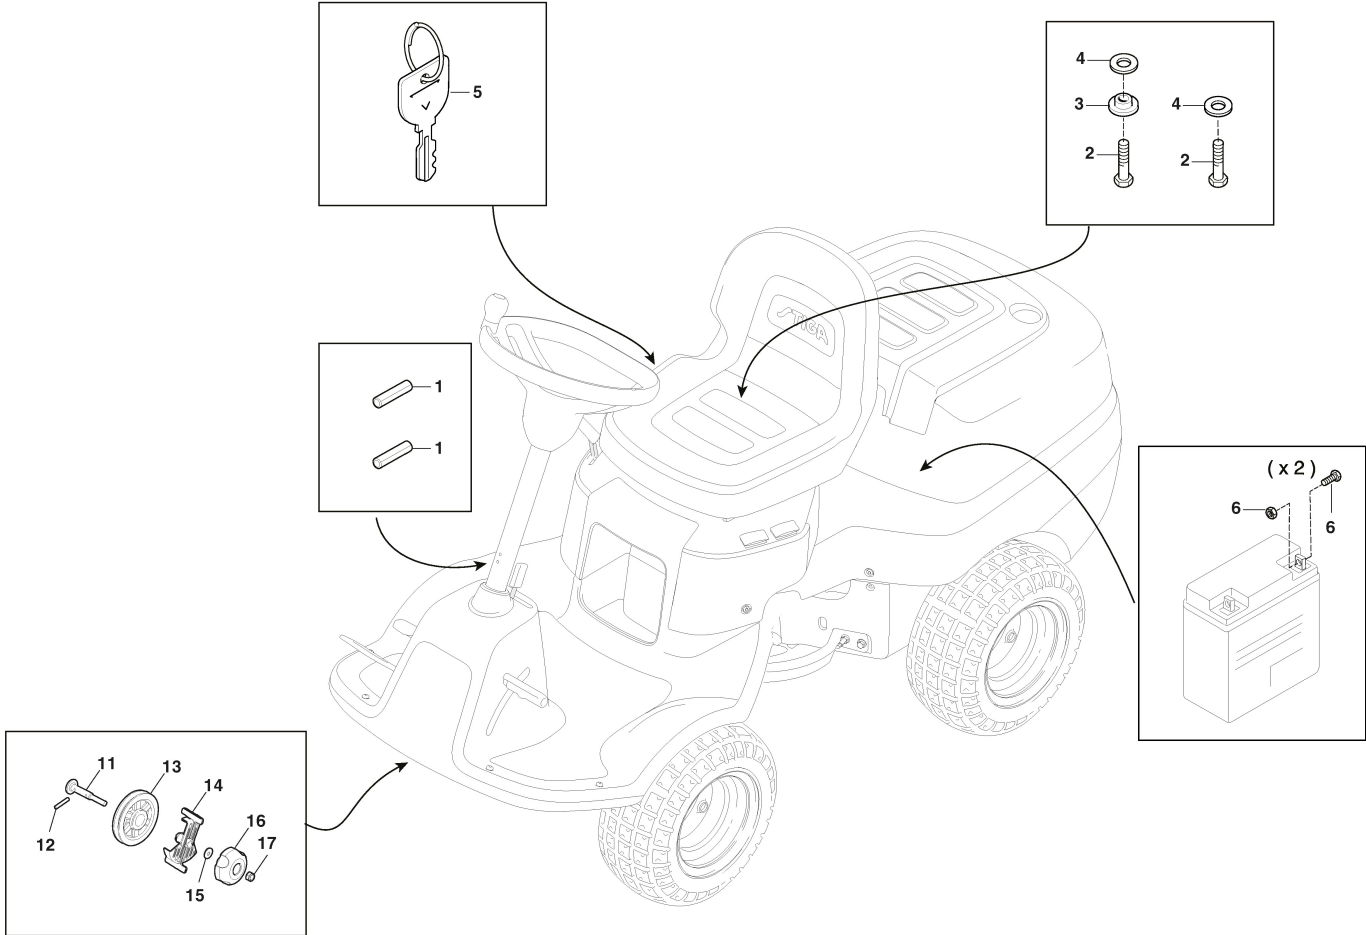

CASTELGARDEN

XQ 130 HD (2021)

2F5820243/C20

Spare parts list Reservdelar Repuestos Ersatzteile Pièces détachées Reserve onderdelen Catalogo ricambi

- Use ST. S.p.A. Genuine Spare Parts specified in the parts list for repair and/or replacement.
- The contents described in the parts list may change due to improvement.
- The drawings of the spare parts are only indicative And might Not represent the part in question exactly.
- The indications "right" - "left" - "front" - "rear" refer to the position of the operator when using the machine.
- When placing orders of parts for repair And/Or replacement, make sure that the illustrated parts list Is the one applying to the machine's year of manufacture, as shown on the identification plate attached to the machine.

Assembly Parts

Réf. N°	Q.té :	Code article	Description	Articles	De	Jusqu'à
1	2	9595-0262-00	Locating Pin			
2	4	9959-0820-16	Vis			
3	2	1134-4185-01	Rondelle			
4	4	112523060/0	Rondelle			
5	2	1134-4734-01	Clef A Demarrage			
6	1	1134-6113-01	Vis			
11	1	137510307/0	Pivot			
12	1	112642450/0	Pivot			
13	1	1134-0072-02	Poulie			
14	1	337774098/0	Etrier			
15	1	112523060/0	Rondelle			
16	1	322399804/1	Poignée Jaune, Noir			
17	1	112155000/0	Ecrou			

Carrosserie

Réf. N°	Q.té :	Code article	Description	Articles	De	Jusqu'à
1	1	337502517/0	Bumper Avant			
2	1	337110316/0	Couvre Marchepied Gris			
3	12	9893-0616-16	Vis			
4	2	9893-0616-16	Vis			
5	1	1137-0906-01	Guide De Courroie Poulie			
6	2	1134-4176-01	Clips			
7	4	9893-0616-16	Vis			
8	1	337110317/1	Couvre Central Gris			
9	1	337207101/0	Bac De Rangement			
10	1	337076809/0	Couverture du moteur, Rouge			
11	1	337110314/0	Couvre, Arriere			
12	1	1137-0859-01	Bouchon			
13	1	1137-1015-01	Joint d'étanchéité			
14	1	1137-1028-01	Joint d'étanchéité			
15	1	1137-0856-03	Conduit D'Air			
16	1	1137-0860-01	Tige			
17	2	112728697/0	Vis			
18	2	1137-0861-01	Ressort			
19	1	337110315/0	Couvre Moteur			
20	1	125722463/0	Siege			