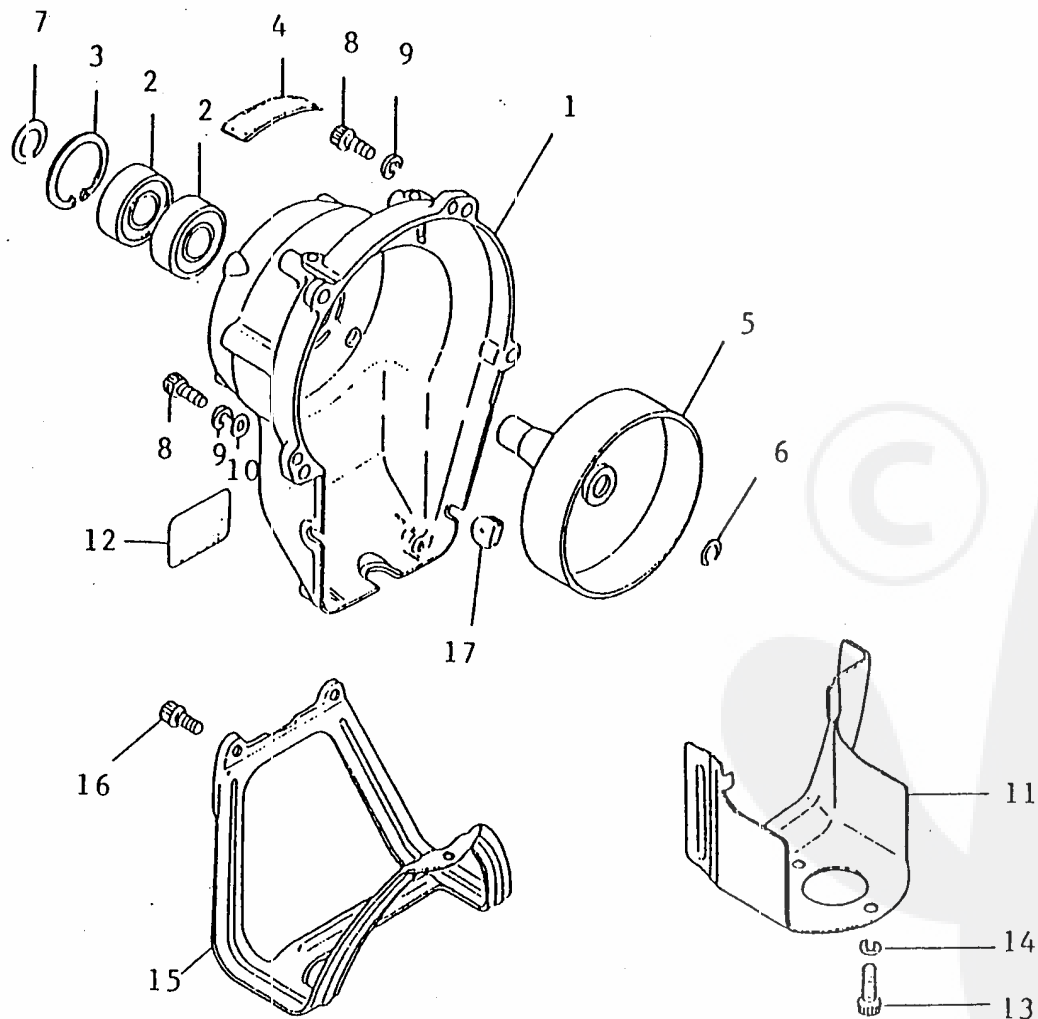

Re: Crankcase

2 . C R A N K C A S E

Ref No		Part Name	Part No	Q'ty
		CRANKCASE ASSY	20010-21000	1
2- 1	*	CRANKCASE-S	20010-21110	1
2- 2	*	CRANKCASE-M	20010-21121	1
2- 3	*	DOWEL PIN	20000-21140	4
2- 4	*	BEARING	02030-06202	2
2- 5	*	OIL SEAL	20010-21211	2
2- 6	*	BOLT	01020-05300	4

Re: Fan cover

3 . F A N C O V E R

Ref No		Part Name	Part No	Qty
		FAN COVER ASSY	70020-31000	1
3- 1	*	FAN COVER	70020-31110	1
3- 2	*	BEARING	02006-06002	2
3- 3	*	SNAP RING	02432-32120	1
3- 4	*	NAME PLATE	70020-31150	1
	*	CLUTCH DRUM SET	20020-31400	1
3- 5	**	CLUTCH DRUM	20020-31410	1
3- 6	**	SNAP RING	20011-31220	1
3- 7	*	SNAP RING	20011-31230	1
3- 8	*	BOLT	01020-05200	4
3- 9	*	SPRING WASHER	01600-05131	4
3-10	*	WASHER	01610-05080	4
3-11		CYLINDER COVER	20020-31210	1
3-12		NUMBER PLATE	70020-21310	1
3-13		BOLT	01020-05140	2
3-14		SPRING WASHER	01600-05131	2
3-15		STAND	20020-31310	1
3-16		BOLT	01020-05100	2
3-17		GROMMET	20011-72120	1

Re: Piston , Crankshaft

- 7 -

<<BELGIUM-B40.000640>>

4 . P I S T O N
C R A N K S H A F T

Ref No	Part Name	Part No	Q'ty
4- 1	PISTON	20020-41111	1
4- 2	PISTON RING	20020-41210	2
4- 3	PISTON PIN	20020-41310	1
4- 4	SNAP RING	22100-41230	2
4- 5	NEEDLE BEARING-SE	22120-41330	1
4- 6	THRUST WASHER	22120-41340	2
4- 7	CRANKSHAFT ASSY	20010-42000	1
	CLUTCH SHOE ASSY	20020-51100	1
4- 8 *	CLUTCH BOSS	20020-51111	1
4- 9 *	CLUTCH SHOE	20020-51121	4
4-10 *	CLUTCH SPRING	20020-51131	4
4-11 *	PLATE	20020-51140	1
4-12 *	CLUTCH BOLT	20020-51150	2
4-13 *	SCREW	20020-51160	2