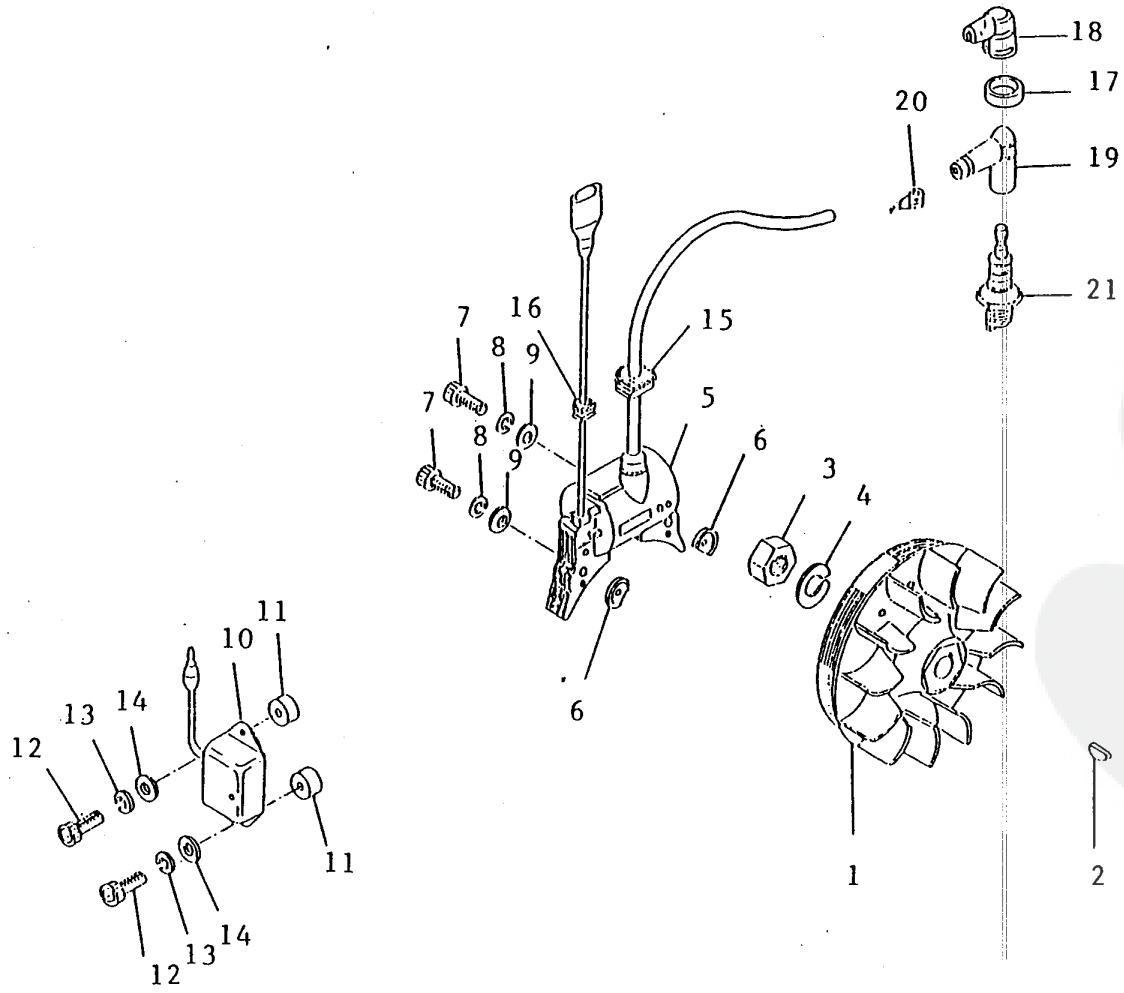

Re: Magneto

- 6 -

5. MAGNETO

Ref No	Part Name	Part No	Q'ty
5- 1	ROTOR	20010-71200	1
5- 2	WOODRUFF KEY	22100-43210	1
5- 3	NUT	01511-10061	1
5- 4	SPRING WASHER	01600-10251	1
5- 5	COIL	20020-71610	1
5- 6	SPACER, coil	20010-71631	2
5- 7	BOLT	01020-04260	2
5- 8	SPRING WASHER	01600-04101	2
5- 9	WASHER	20010-71650	2
5-10	UNIT	70000-71710	1
5-11	INSULATOR	20010-71830	2
5-12	BOLT	01020-04160	2
5-13	SPRING WASHER	01600-04101	2
5-14	WASHER	20010-71650	2
5-15	GROMMET	20011-72110	1
5-16	GROMMET	20011-72120	1
	PLUG CAP COMP.	20000-72200	1
5-17 *	PLUG CAP	20010-72221	1
5-18 *	PLUG CAP COVER	20000-72241	1
5-19 *	COVER BAND	20000-72250	1
5-20	SPRING, spark plug	20000-72230	1
5-21	SPARK PLUG	20000-73111	1