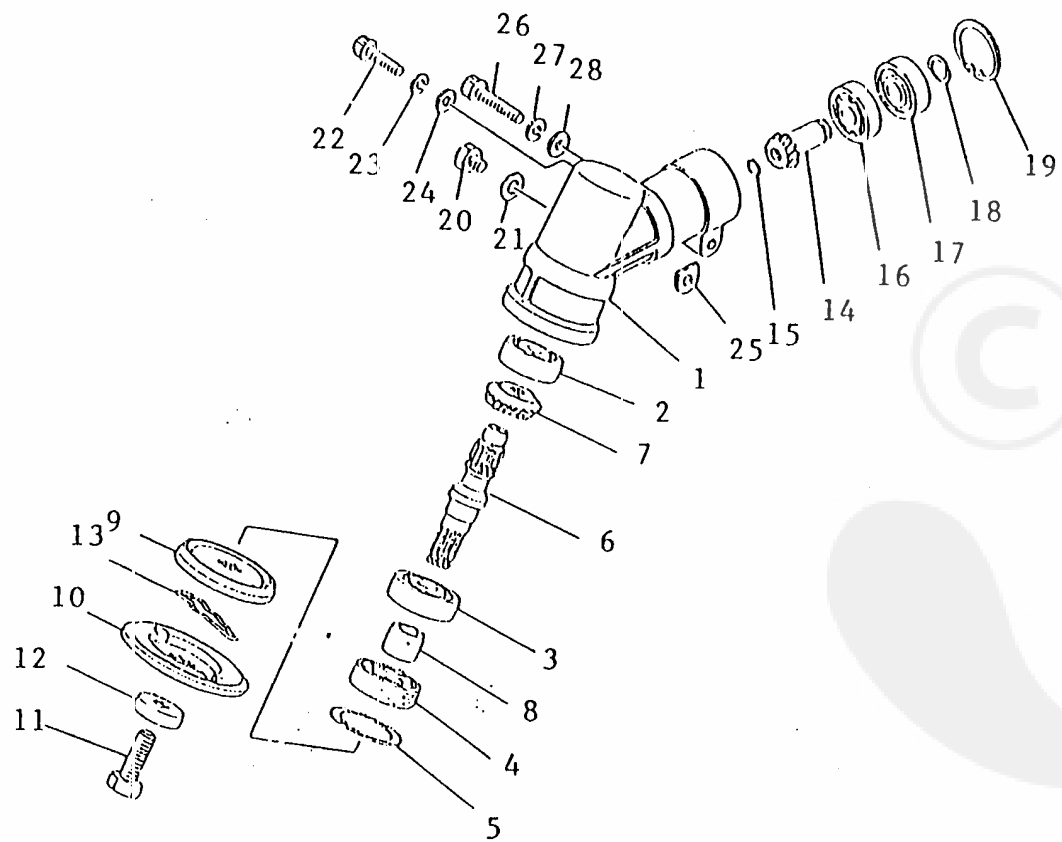

Re: Gear case

<<BELGIUM-B40.00.100>>

1 0 . G E A R C A S E

Ref No		Part Name	Part No	Q'ty
		GEAR CASE ASSY	72017-13000	1
10- 1	*	GEAR CASE	72017-13110	1
10- 2	*	BEARING	02000-06000	1
10- 3	*	BEARING	02000-06202	1
10- 4	*	OIL SEAL	22015-13120	1
10- 5	*	SNAP RING	02432-35150	1
10- 6	*	GEAR SHAFT	22015-13210	1
10- 7	*	BEVEL GEAR	22015-13220	1
10- 8	*	COLLAR	22015-13230	1
10- 9	*	HOLDER-A	22015-13240	1
10-10	*	HOLDER-B	22015-13250	1
10-11	*	BOLT	22015-13260	1
10-12	*	BOLT GUARD	22015-13270	1
10-13	*	SLIDE PIN	22015-13290	1
	*	BEVEL PINION SET	22015-13300	1
10-14	**	BEVEL PINION	22015-13310	1
10-15	**	SNAP RING	20011-31220	1
10-16	*	BEARING	02000-06001	1
10-17	*	BEARING	02002-06001	1
10-18	*	SNAP RING	20000-31140	1
10-19	*	SNAP RING	02432-28120	1
10-20	*	BOLT	22015-13410	1
10-21	*	GASKET	22015-13420	1
10-22	*	BOLT	01020-06120	1
10-23	*	SPRING WASHER	01600-06151	1