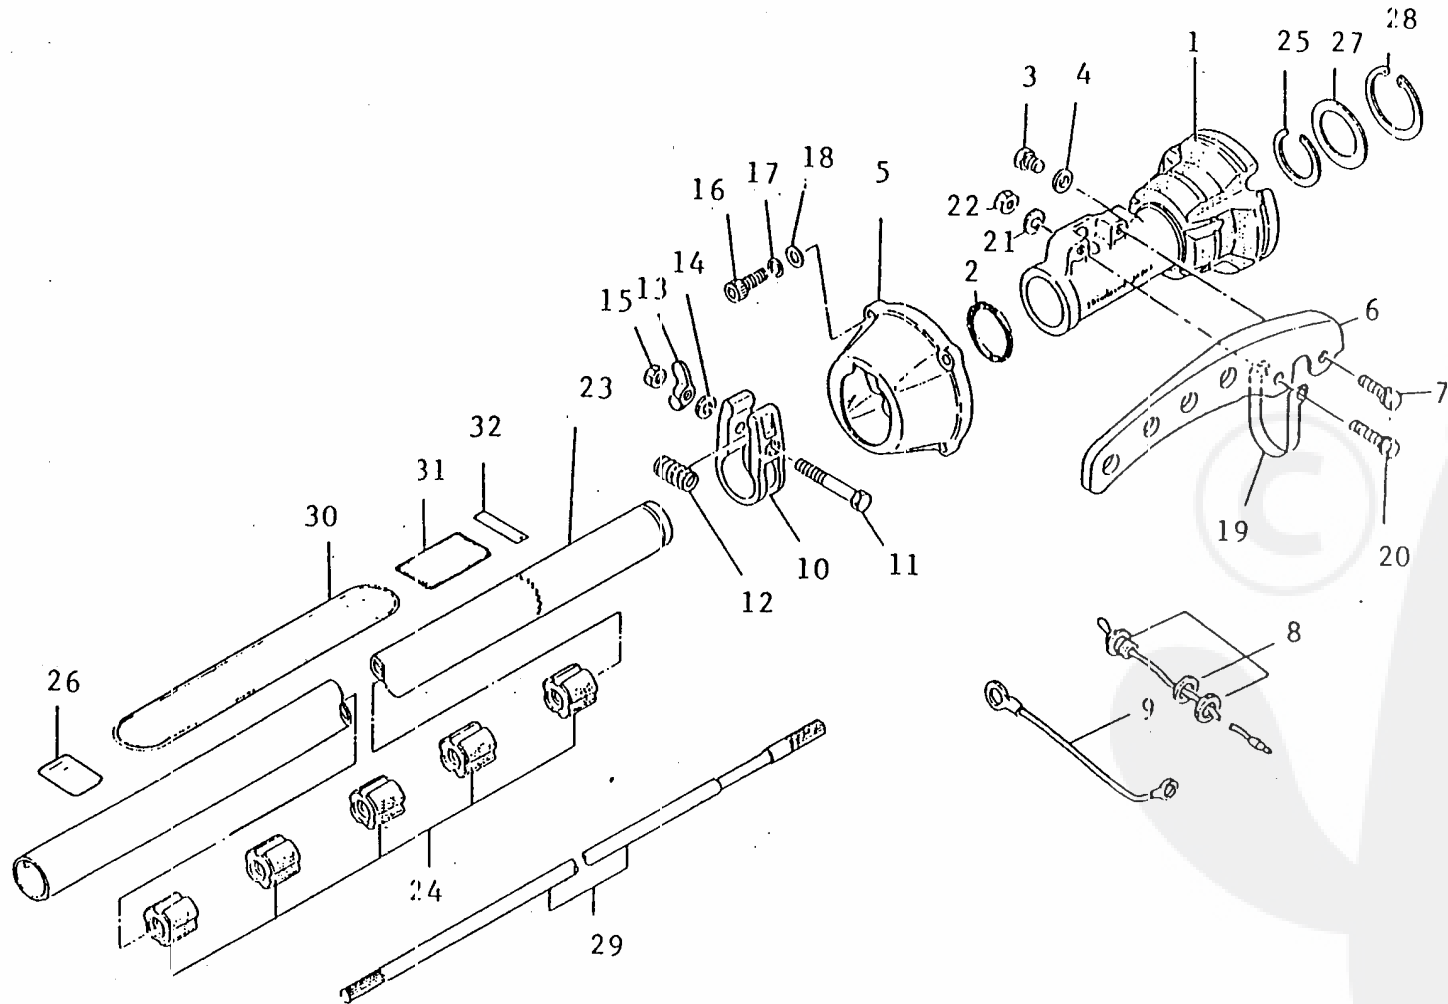

<<BELGIUM-B40.000072>>

Ref No		Part Name	Part No	Q'ty
7-48	**	SCREW	20000-81735	3
7-49	**	PLATE	20020-81790	1
		THROTTLE CABLE ASSY	20020-83000	1
7-50	*	THROTTLE CABLE	20013-83110	1
7-51	*	PIPE	20020-83120	1
7-52	*	EARTH CORD	20010-83130	1
7-53	*	CABLE CAP	20010-83160	1
7-54		PIPE	20020-83310	1
7-55		CLIP	20020-85540	1
7-56		GASKET, carburetor	20020-83410	1
7-57		BOLT	01020-05450	2
7-58		SPRING WASHER	01600-05131	2

Re: Outer pipe

<<BELGIUM-B40.000090>>

9 . O U T E R P I P E

Ref No		Part Name	Part No	Q'ty
		JOINT COMP.	72020-11100	1
9- 1	*	SWIVEL JOINT	22020-11110	1
9- 2	*	O-RING	22015-11120	1
9- 3	*	BOLT	01010-06080	1
9- 4	*	GASKET	22000-13410	1
9- 5	*	CAP, joint	72020-11120	1
9- 6	*	HANGER	22019-11311	1
9- 7	*	BOLT	01011-06160	1
9- 8		SWITCH	72020-11410	1
9- 9		EARTH CORD-B	72020-11420	1
		SWIVEL LOCK ASSY	22015-11501	1
9-10	*	SWIVEL LOCK	22015-11510	1
9-11	*	BOLT	22011-97821	1
9-12	*	SPRING	22011-97830	1
9-13	*	WING NUT	01520-10630	1
9-14	*	WASHER	22100-71430	1
9-15	*	LOCK NUT	22011-97840	1
9-16		BOLT	01020-05200	4
9-17		SPRING WASHER	01600-05131	4
9-18		WASHER	01610-05080	4
9-19		CLAMP	22011-11320	1
9-20		BOLT	01011-06300	1
9-21		SPRING WASHER	01600-06151	1
9-22		NUT	01500-06051	1
		OUTER PIPE COMP.	72015-12100	1

<<BELGIUM-B40.000091>>

Ref No		Part Name	Part No	Q'ty
9-23	*	OUTER PIPE	22015-12110	1
9-24	*	BUSHING	22015-12120	5
9-25		SNAP RING	22015-12130	1
9-26		LABEL, caution	19402-00024	1
9-27		STOPPER	22020-12210	1
9-28		SNAP RING	02432-40170	1
9-29		MAIN SHAFT	22017-12410	1
9-30		NAME PLATE	72005-12510	1
9-31		CAUTION PLATE	72020-12520	1
9-32		HANDLE LABEL	72017-12150	1