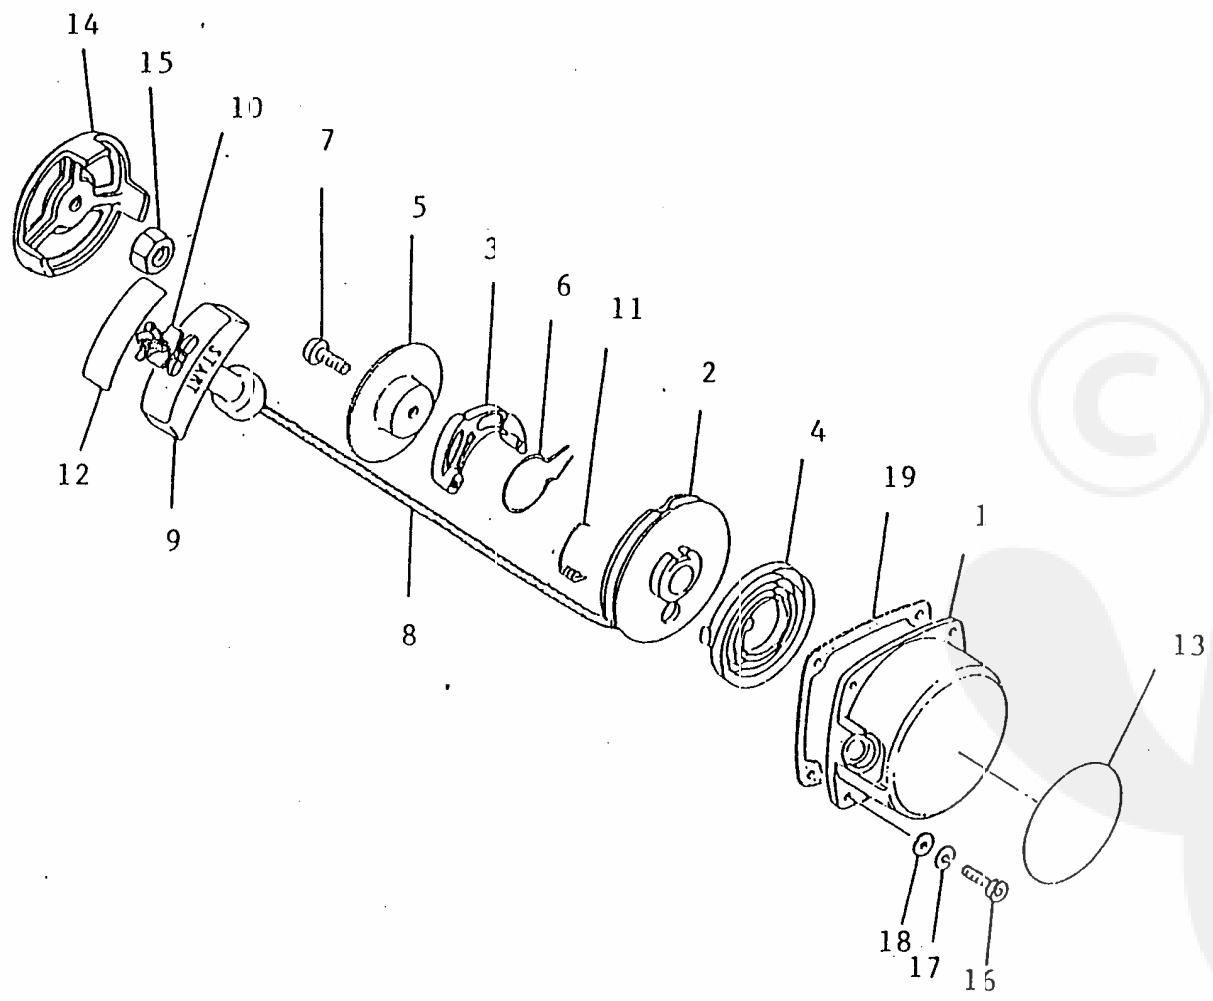

Re: Piston , Crankshaft

- 7 -

<<BELGIUM-B40.000640>>

4 . P I S T O N
C R A N K S H A F T

Ref No	Part Name	Part No	Q'ty
4- 1	PISTON	20020-41111	1
4- 2	PISTON RING	20020-41210	2
4- 3	PISTON PIN	20020-41310	1
4- 4	SNAP RING	22100-41230	2
4- 5	NEEDLE BEARING-SE	22120-41330	1
4- 6	THRUST WASHER	22120-41340	2
4- 7	CRANKSHAFT ASSY	20010-42000	1
	CLUTCH SHOE ASSY	20020-51100	1
4- 8 *	CLUTCH BOSS	20020-51111	1
4- 9 *	CLUTCH SHOE	20020-51121	4
4-10 *	CLUTCH SPRING	20020-51131	4
4-11 *	PLATE	20020-51140	1
4-12 *	CLUTCH BOLT	20020-51150	2
4-13 *	SCREW	20020-51160	2

Re: Recoil starter

<<BELGIUM-B40.000060>>

6 . R E C O I L S T A R T E R

Ref No		Part Name	Part No	q' ty
		RECOIL STARTER ASSY	70020-75000	1
	*	RECOIL STARTER SUB ASSY	70020-75100	1
6- 1	**	STARTER CASE	70020-75110	1
6- 2	**	REEL	20020-75120	1
6- 3	**	RATCHET	20000-75130	1
6- 4	**	RECOIL SPRING	20020-75140	1
6- 5	**	FRICTION PLATE	20000-75150	1
6- 6	**	FRICTION SPRING	20000-75160	1
6- 7	**	SCREW	20000-75170	1
6- 8	**	ROPE	20020-75180	1
6- 9	**	KNOB, starter	20010-75190	1
6-10	**	STOPPER	20010-75210	1
6-11	**	RETURN SPRING	20000-75220	1
6-12	**	TAPE, knob	20010-75230	1
6-13	**	NAME PLATE	70020-75240	1
6-14	*	STARTER PULLEY	70000-75230	1
6-15		NUT	20000-76210	1
6-16		BOLT	01020-04160	4
6-17		SPRING WASHER	01600-04101	4
6-18		WASHER	01610-04050	4
6-19		GASKET, recoil starter	20020-76110	1