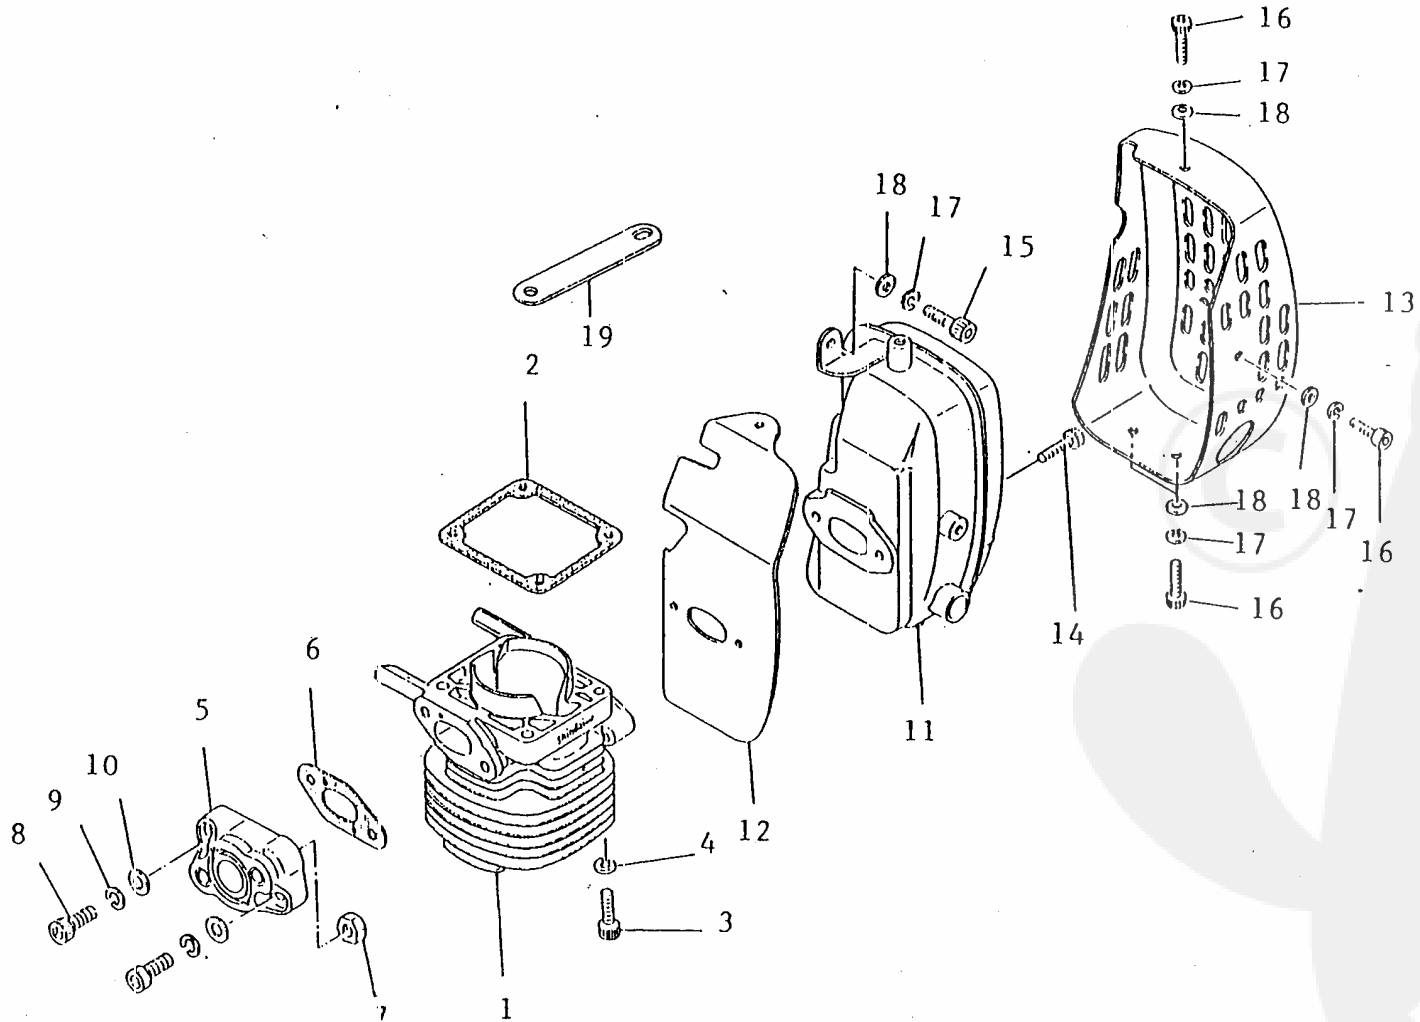

Re: Cylinder , Muffler

1. CYLINDER
MUFFLER

Ref No	Part Name	Part No	Q'ty
1- 1	CYLINDER	20020-12110	1
1- 2	GASKET, cylinder	20010-12120	1
1- 3	BOLT	01020-05250	4
1- 4	SPRING WASHER	01600-05131	4
1- 5	INSULATOR	20020-12210	1
1- 6	GASKET, insulator	20020-12220	1
1- 7	NUT	01500-05041	2
1- 8	BOLT	01020-05250	2
1- 9	SPRING WASHER	01600-05131	2
1-10	WASHER	01610-05080	2
	MUFFLER ASSY	20010-15001	1
1-11 *	MUFFLER	20010-15111	1
1-12 *	GASKET, muffler	20010-15211	1
1-13 *	GUARD, muffler	20010-15311	1
1-14 *	BOLT	01020-06250	2
1-15 *	BOLT	01020-05120	1
1-16 *	BOLT	01020-05100	4
1-17 *	SPRING WASHER	01600-05131	5
1-18 *	WASHER	20010-15320	5
1-19	MUFFLER STAY	20020-15320	1