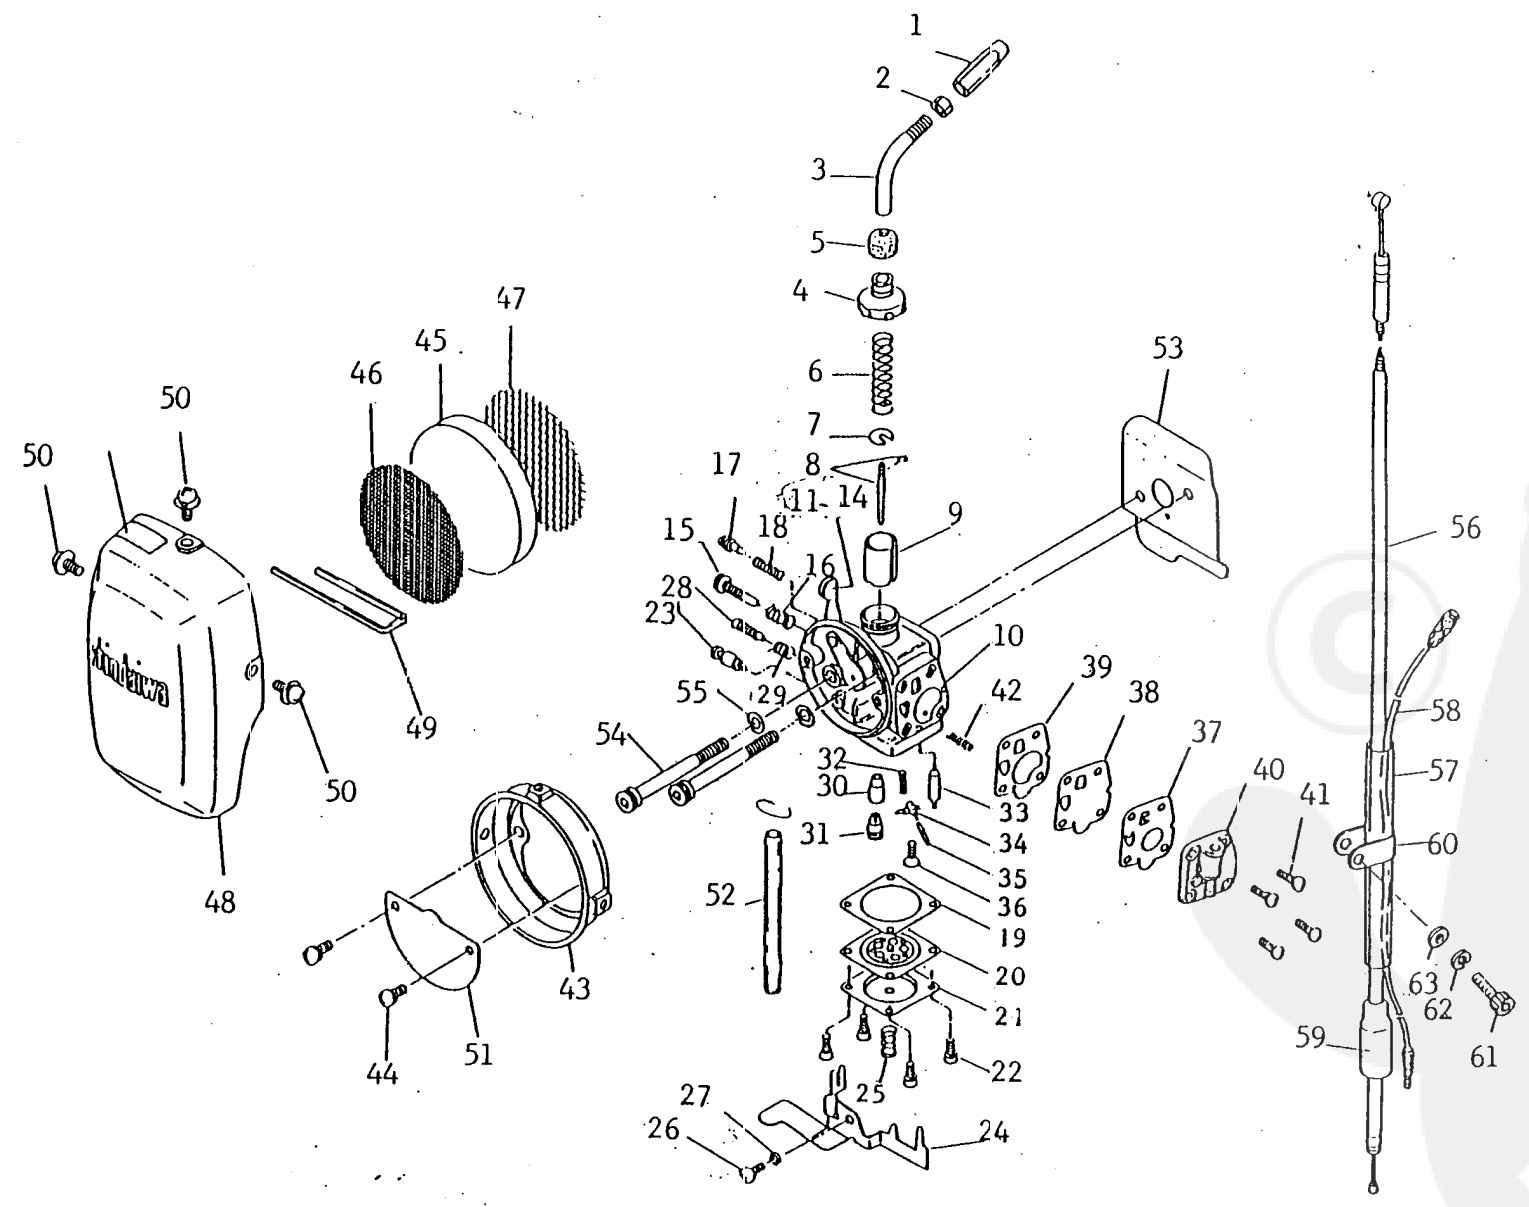

Re: Carburetor

- 13 -

7. CARBURETOR

Ref No		Part Name	Part No	Q'ty
		CARBURETOR ASSY	20021-81000	1
	*	CARBURETOR BODY SUB ASSY	20021-81020	1
7- 1	**	CABLE ADJUSTER	20055-81810	1
7- 2	**	NUT	20000-81260	1
7- 3	**	ADJUST PIPE	20055-81830	1
7- 4	**	BODY CAP	20021-81121	1
7- 5	**	CAP	20021-81130	1
7- 6	**	SPRING	20020-81140	1
7- 7	**	SPRING RECEIVE	20020-81150	1
7- 8	**	JET NEEDLE	20021-81171	1
7- 9	**	THROTTLE VALVE	20021-81180	1
7-10	**	BODY, carburetor	20021-81210	1
7-11	**	CHOKE SHAFT	20011-81220	1
7-12	**	CHOKE LEVER	20020-81230	1
7-13	**	CHOKE PLATE	20020-81240	1
7-14	**	SPRING WASHER	20000-81250	1
7-15	**	SLOW STOP SCREW	20000-81310	1
7-16	**	SPRING	20010-81820	1
7-17	**	SLOW AIR SCREW	20000-81330	1
7-18	**	SPRING	20000-81340	1
7-19	**	GASKET	20020-81510	1
7-20	**	DIAPHRAGM	20021-81520	1
7-21	**	COVER, diaphragm	20020-81530	1
7-22	**	SCREW	20000-81540	4
7-23	**	OVER FLOW VALVE	20011-81550	1