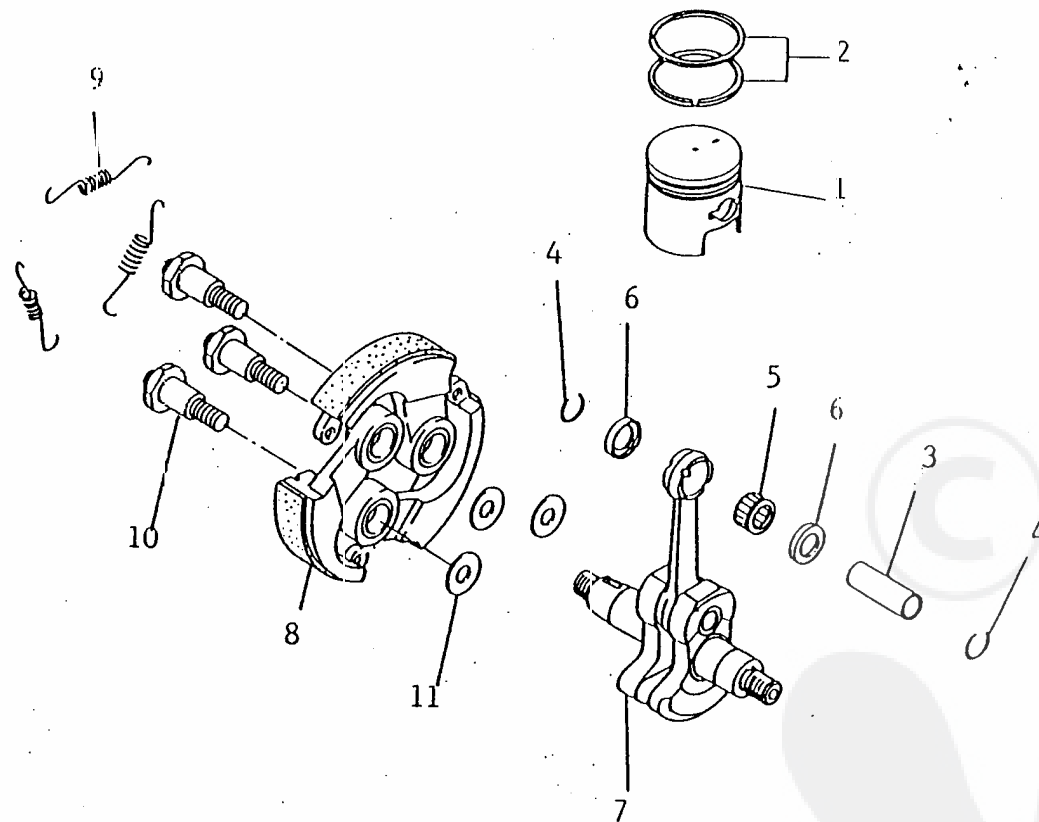

Re: Fan cover

<<BELGIUM-B45.000030>>

3 . F A N C O V E R

Ref No		Part Name	Part No	Q'ty
		FAN COVER ASSY	70081-31000	1
3- 1	*	FAN COVER	70012-31110	1
3- 2	*	BEARING	02006-06002	2
3- 3	*	SNAP RING	02432-32120	1
3- 4	*	NAME PLATE	70081-31150	1
	*	CLUTCH DRUM SET	20021-31200	1
3- 5	**	CLUTCH DRUM	20021-31210	1
3- 6	**	SNAP RING	20021-31220	1
3- 7	*	SNAP RING	20011-31230	1
3- 8	*	BOLT	01020-05200	4
3- 9	*	SPRING WASHER	01600-05131	4
3-10	*	WASHER	01610-05080	4
3-11		CYLINDER COVER	70012-32110	1
3-12		NUMBER PLATE	70081-32120	1
3-13		BOLT	01020-05140	1
3-14		SPRING WASHER	01600-05131	1
3-15		WASHER	20010-15320	1
3-16		STAND	20011-33110	1
3-17		BOLT	01020-05120	2

# Re: Piston , Crankshaft

4 . P I S T O N  
C R A N K S H A F T

Ref No	Part Name	Part No	Q'ty
4- 1	PISTON	20021-41111	1
4- 2	PISTON RING	20021-41210	2
4- 3	PISTON PIN	20021-41310	1
4- 4	SNAP RING	22150-41230	2
4- 5	NEEDLE-BEARING-SE	20021-41330	1
4- 6	THRUST WASHER	20021-41341	2
4- 7	CRANKSHAFT ASSY	20021-42000	1
	CLUTCH SHOE ASSY	20021-51100	1
4- 8 *	CLUTCH SHOE	20021-51110	3
4- 9 *	CLUTCH SPRING	20021-51120	3
4-10 *	CLUTCH BOLT	20021-51130	3
4-11 *	WASHER	22100-71430	3