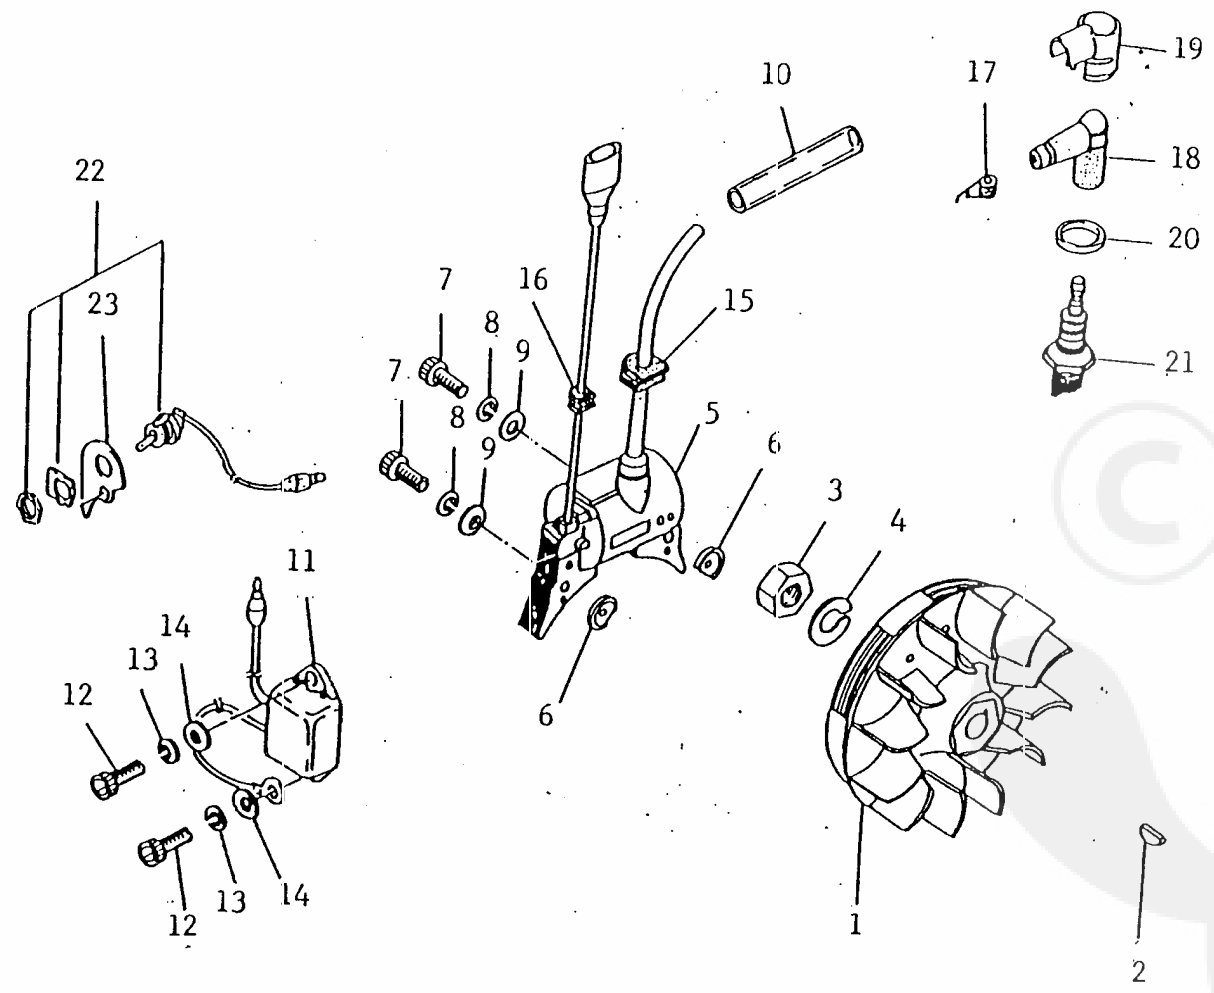

Re: Fan cover

<<BELGIUM-B45.000030>>

3 . F A N C O V E R

Ref No		Part Name	Part No	Q'ty
		FAN COVER ASSY	70081-31000	1
3- 1	*	FAN COVER	70012-31110	1
3- 2	*	BEARING	02006-06002	2
3- 3	*	SNAP RING	02432-32120	1
3- 4	*	NAME PLATE	70081-31150	1
	*	CLUTCH DRUM SET	20021-31200	1
3- 5	**	CLUTCH DRUM	20021-31210	1
3- 6	**	SNAP RING	20021-31220	1
3- 7	*	SNAP RING	20011-31230	1
3- 8	*	BOLT	01020-05200	4
3- 9	*	SPRING WASHER	01600-05131	4
3-10	*	WASHER	01610-05080	4
3-11		CYLINDER COVER	70012-32110	1
3-12		NUMBER PLATE	70081-32120	1
3-13		BOLT	01020-05140	1
3-14		SPRING WASHER	01600-05131	1
3-15		WASHER	20010-15320	1
3-16		STAND	20011-33110	1
3-17		BOLT	01020-05120	2

# Re: Piston , Crankshaft

4 . P I S T O N  
C R A N K S H A F T

Ref No	Part Name	Part No	Q'ty
4- 1	PISTON	20021-41111	1
4- 2	PISTON RING	20021-41210	2
4- 3	PISTON PIN	20021-41310	1
4- 4	SNAP RING	22150-41230	2
4- 5	NEEDLE-BEARING-SE	20021-41330	1
4- 6	THRUST WASHER	20021-41341	2
4- 7	CRANKSHAFT ASSY	20021-42000	1
	CLUTCH SHOE ASSY	20021-51100	1
4- 8 *	CLUTCH SHOE	20021-51110	3
4- 9 *	CLUTCH SPRING	20021-51120	3
4-10 *	CLUTCH BOLT	20021-51130	3
4-11 *	WASHER	22100-71430	3

Re: Magneto

- 6 -

<<BELGIUM-B45.000050>>

5 . M A G N E T O

Ref No	Part Name	Part No	Q'ty
5- 1	ROTOR	20021-71200	1
5- 2	WOODRUFF KEY	22100-43210	1
5- 3	NUT	01511-10061	1
5- 4	SPRING WASHER	01600-10251	1
5- 5	COIL	20011-71611	1
5- 6	SPACER, coil	20010-71631	2
5- 7	BOLT	01020-04260	2
5- 8	SPRING WASHER	01600-04101	2
5- 9	WASHER	20010-71650	2
5-10	TUBE	20011-71660	1
5-11	UNIT	72920-71710	1
5-12	BOLT	01020-04120	2
5-13	SPRING WASHER	01600-04101	2
5-14	WASHER	20010 71650	2
5-15	GROMMET	20011-72110	1
5-16	GROMMET	20011-72120	2
5-17	SPRING, spark plug	20000-72230	1
	PLUG CAP COMP.	20000-72200	1
5-18 *	PLUG CAP	20010-72221	1
5-19 *	COVER, plug cap	20000-72241	1
5-20 *	COVER BAND	20000-72250	1
5-21 *	SPARK PLUG	20000-73111	1
5-22	SWITCH	72011-11410	1
5-23	BRACKET	70014-74120	1