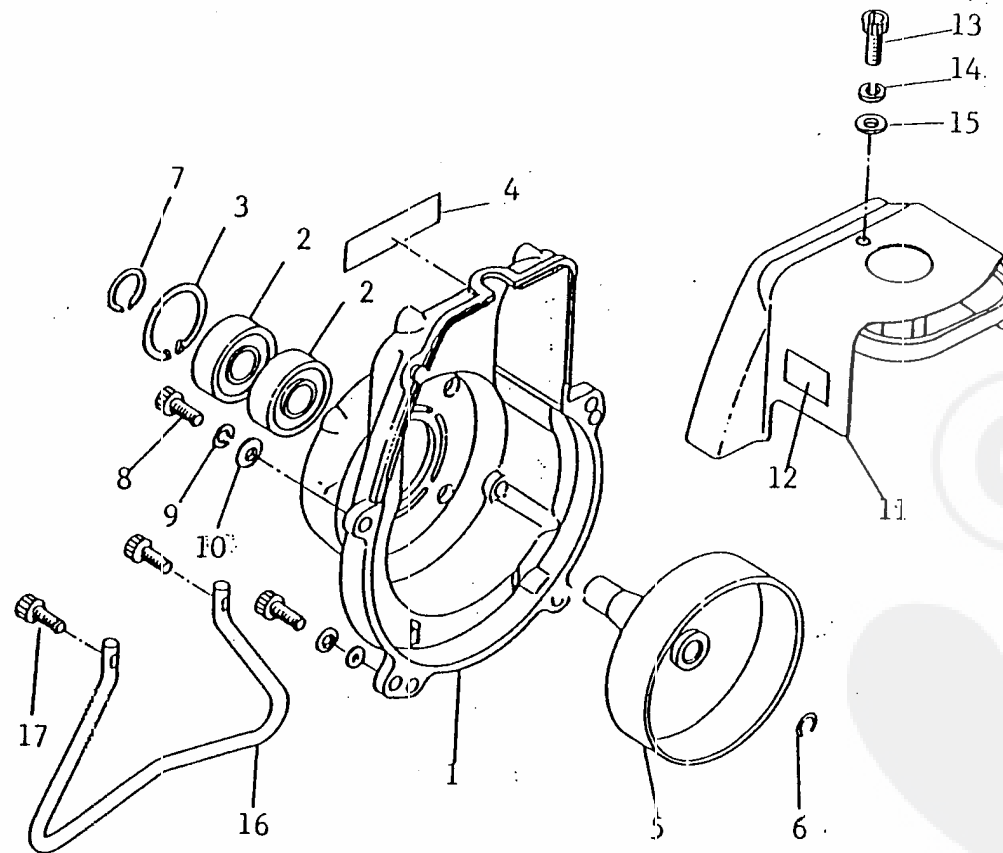

<<BELGIUM-B45.000020>>

2 . C R A N K C A S E

Ref No		Part Name	Part No	q'ty
		CRANKCASE ASSY	70012-21000	1
2- 1	*	CRANKCASE-S	70012-21110	1
2- 2	*	CRANKCASE-M	70012-21120	1
2- 3	*	DOWEL PIN	20000-21140	4
2- 4	*	BEARING	02030-06202	2
2- 5	*	OIL SEAL	20010-21211	2
2- 6	*	BOLT	01020-05300	4

Re: Fan cover

<<BELGIUM-B45.000030>>

3 . F A N C O V E R

Ref No		Part Name	Part No	Q'ty
		FAN COVER ASSY	70081-31000	1
3- 1	*	FAN COVER	70012-31110	1
3- 2	*	BEARING	02006-06002	2
3- 3	*	SNAP RING	02432-32120	1
3- 4	*	NAME PLATE	70081-31150	1
	*	CLUTCH DRUM SET	20021-31200	1
3- 5	**	CLUTCH DRUM	20021-31210	1
3- 6	**	SNAP RING	20021-31220	1
3- 7	*	SNAP RING	20011-31230	1
3- 8	*	BOLT	01020-05200	4
3- 9	*	SPRING WASHER	01600-05131	4
3-10	*	WASHER	01610-05080	4
3-11		CYLINDER COVER	70012-32110	1
3-12		NUMBER PLATE	70081-32120	1
3-13		BOLT	01020-05140	1
3-14		SPRING WASHER	01600-05131	1
3-15		WASHER	20010-15320	1
3-16		STAND	20011-33110	1
3-17		BOLT	01020-05120	2

# Re: Piston , Crankshaft

4 . P I S T O N  
C R A N K S H A F T

Ref No	Part Name	Part No	Q'ty
4- 1	PISTON	20021-41111	1
4- 2	PISTON RING	20021-41210	2
4- 3	PISTON PIN	20021-41310	1
4- 4	SNAP RING	22150-41230	2
4- 5	NEEDLE-BEARING-SE	20021-41330	1
4- 6	THRUST WASHER	20021-41341	2
4- 7	CRANKSHAFT ASSY	20021-42000	1
	CLUTCH SHOE ASSY	20021-51100	1
4- 8 *	CLUTCH SHOE	20021-51110	3
4- 9 *	CLUTCH SPRING	20021-51120	3
4-10 *	CLUTCH BOLT	20021-51130	3
4-11 *	WASHER	22100-71430	3