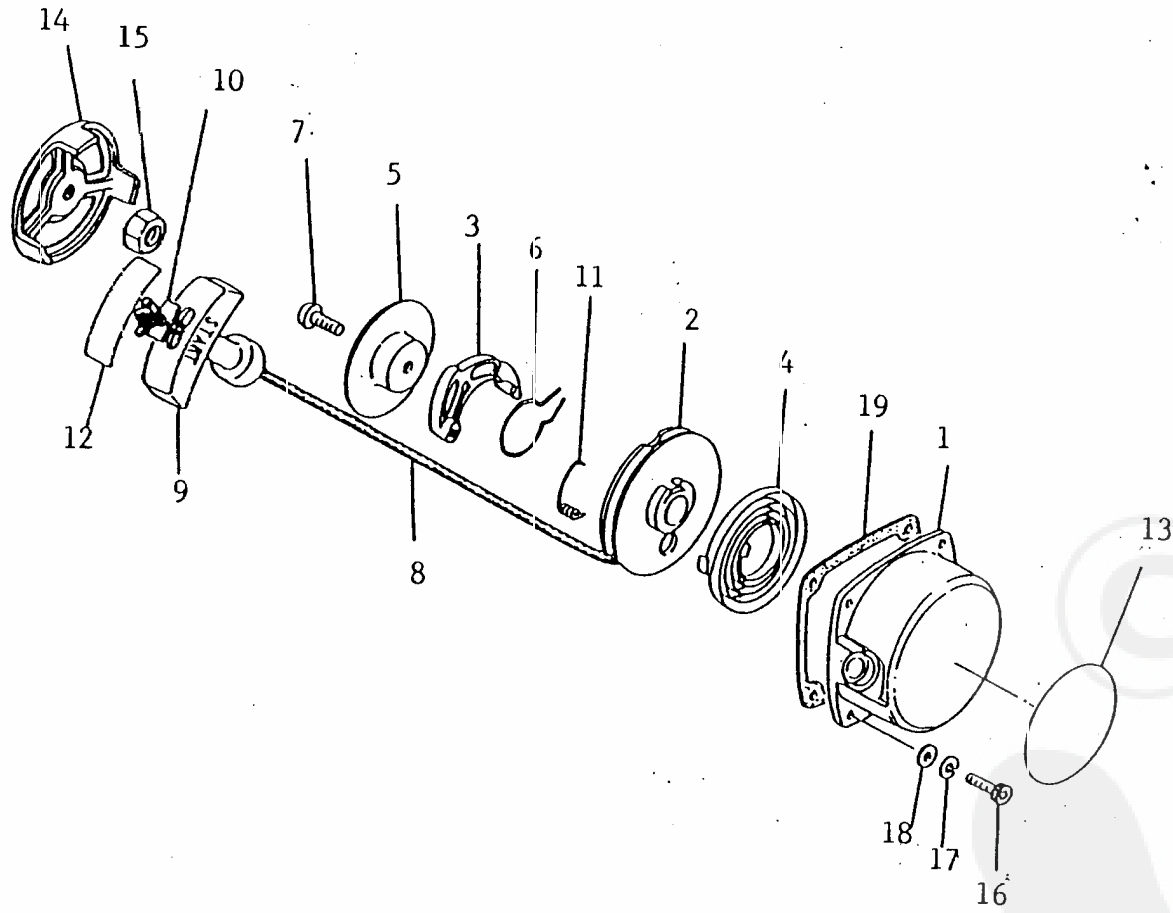

Re: Recoil starter

<<BELGIUM-B45.000060>>

6 . R E C O I L   S T A R T E R

Ref No		Part Name	Part No	Q' ty
		RECOIL STARTER ASSY	70020-75000	1
	*	RECOIL STARTER SUB ASSY	70020-75100	1
6- 1	**	STARTER CASE	70020-75110	1
6- 2	**	REEL	20020-75120	1
6- 3	**	RATCHET	20000-75130	1
6- 4	**	RECOIL SPRING	20020-75140	1
6- 5	**	FRICTION PLATE	20000-75150	1
6- 6	**	FRICTION SPRING	20000-75160	1
6- 7	**	SCREW	20000-75170	1
6- 8	**	ROPE	20020-75180	1
6- 9	**	KNOB, starter	20010-75190	1
6-10	**	STOPPER	20010-75210	1
6-11	**	RETURN SPRING	20000-75220	1
6-12	**	TAPE, knob	20010-75230	1
6-13	**	NAME PLATE	70020-75240	1
6-14	*	STARTER PULLEY	70000-75230	1
6-15		NUT	20000-76210	1
6-16		BOLT	01020-04160	4
6-17		SPRING WASHER	01600-04101	4
6-18		WASHER	01610-04050	4
6-19		GASKET, recoil starter	20020-76110	1