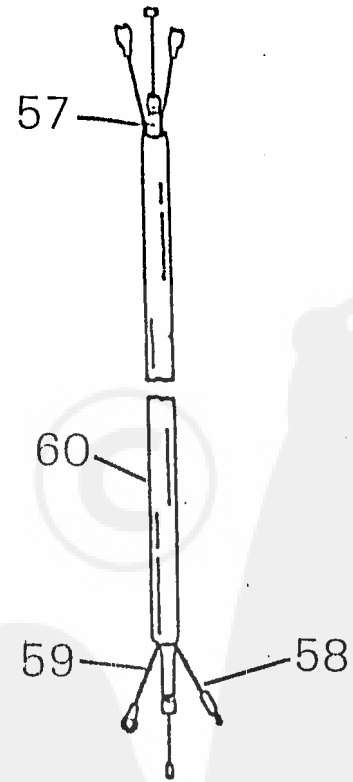

PRICE: (ST)

Ref. No	Part No.	Part Name	Q'ty	Unit Price	Remarks
2-	20075-21000	CRANK CASE ASSY	1		
1	20036-21110	· CRANK CASE S	1		
2	20036-21121	· CRANK CASE M	1		
3	70030-21140	· DAWEL PIN	4		
4	02030-06001	· BEARING	2		
5	20000-21211	· OIL SEAL	1		
6	22150-21250	· OIL SEAL	1		
7	01020-05250	· BOLT	3		
8	20035-22110	· NET A	1		
29	11206-04080	· SCREW PM SPW	1		
10	01211-04300	· SCREW SW	1		
30	20075-22120	· COLLAR	1		
	70105-31100	FAN COVER SUB ASSY	1		
11	70105-31110	· FAN COVER	1		
12	02006-06000	· BEARING	2		
13	02432-26120	· SNAP RING	1		
14	20035-31120	· CLUTCH DRUM	1		
15	22000-13320	· SNAP RING	1		
16	11022-05160	BOLT SPW	2		
17	11022-05350	BOLT SPW	2		
31	70105-31520	GROMMET	1		
18	70036-31213	CYLINDER COVER	1		
19	11207-04160	SCREW PM SLPW	2		
20	70105-31250	NAME PLATE	1		
21	20035-31411	JOINT	1		
22	70036-31420	CAP JOINT	1		
23	11206-05160	SCREW PM SPW	4		
32	70105-31510	CORD	1		
25	11023-05250	BOLT SW	1		
26	20035-31460	SHIM	1		
9	20075-33110	STAND	1		

PRICE:(ST)

Ref. No	Part No.	Part Name	Q' ty	emarks
5-	70036-75000	RECOIL STARTER ASSY #	1	
	70036-75100	• RECOIL STARTER SUB ASSY	1	
1	70036-75110	•• STARTER CASE	1	
2	70036-75116	•• NAME PLATE	1	
3	70030-75120	•• REEL	1	
4	70030-75130	•• RECOIL SPRING	1	
5	70030-75140	•• WASHER	1	
6	20035-75170	•• SCREW	1	
7	70030-75160	•• ROPE	1	
8	20035-75180	•• ROPE GUIDE	1	
9	20000-75190	•• KNOB STARTER	1	
	20035-75200	• STARTER PULLY SUB ASSY	1	
10	70030-75210	•• STARTER PULLY	1	
11	70030-75220	•• RATCHET	1	
12	20035-75230	•• RETURN SPRING	1	
13	70030-75240	•• E RING	1	
14	20035-43230	NUT	1	
15	20040-31330	SCREW PM SW L	2	
16	11206-04200	SCREW PM SPW	2	