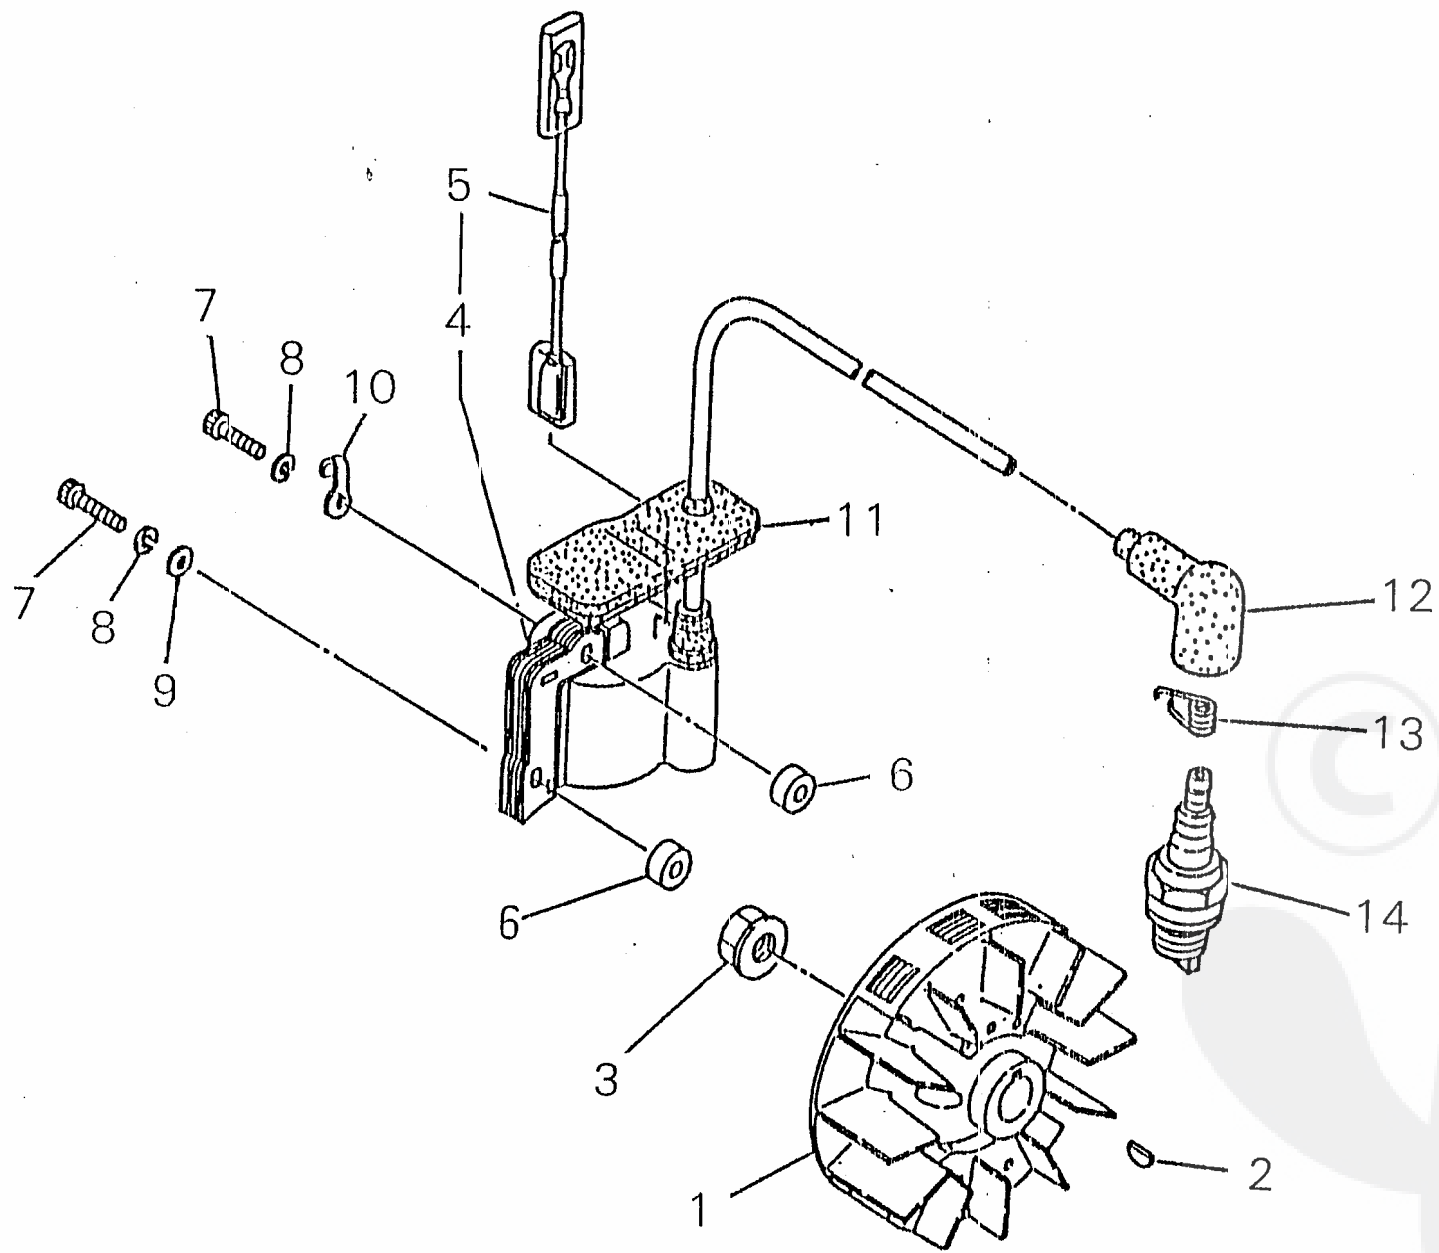

PRICE: (ST)

Ref. No	Part No.	Part Name	Q'ty	Unit Price	Remarks
2-	20075-21000	CRANK CASE ASSY	1		
1	20036-21110	· CRANK CASE S	1		
2	20036-21121	· CRANK CASE M	1		
3	70030-21140	· DAWEL PIN	4		
4	02030-06001	· BEARING	2		
5	20000-21211	· OIL SEAL	1		
6	22150-21250	· OIL SEAL	1		
7	01020-05250	· BOLT	3		
8	20035-22110	· NET A	1		
29	11206-04080	· SCREW PM SPW	1		
10	01211-04300	· SCREW SW	1		
30	20075-22120	· COLLAR	1		
	70105-31100	FAN COVER SUB ASSY	1		
11	70105-31110	· FAN COVER	1		
12	02006-06000	· BEARING	2		
13	02432-26120	· SNAP RING	1		
14	20035-31120	· CLUTCH DRUM	1		
15	22000-13320	· SNAP RING	1		
16	11022-05160	BOLT SPW	2		
17	11022-05350	BOLT SPW	2		
31	70105-31520	GROMMET	1		
18	70036-31213	CYLINDER COVER	1		
19	11207-04160	SCREW PM SLPW	2		
20	70105-31250	NAME PLATE	1		
21	20035-31411	JOINT	1		
22	70036-31420	CAP JOINT	1		
23	11206-05160	SCREW PM SPW	4		
32	70105-31510	CORD	1		
25	11023-05250	BOLT SW	1		
26	20035-31460	SHIM	1		
9	20075-33110	STAND	1		