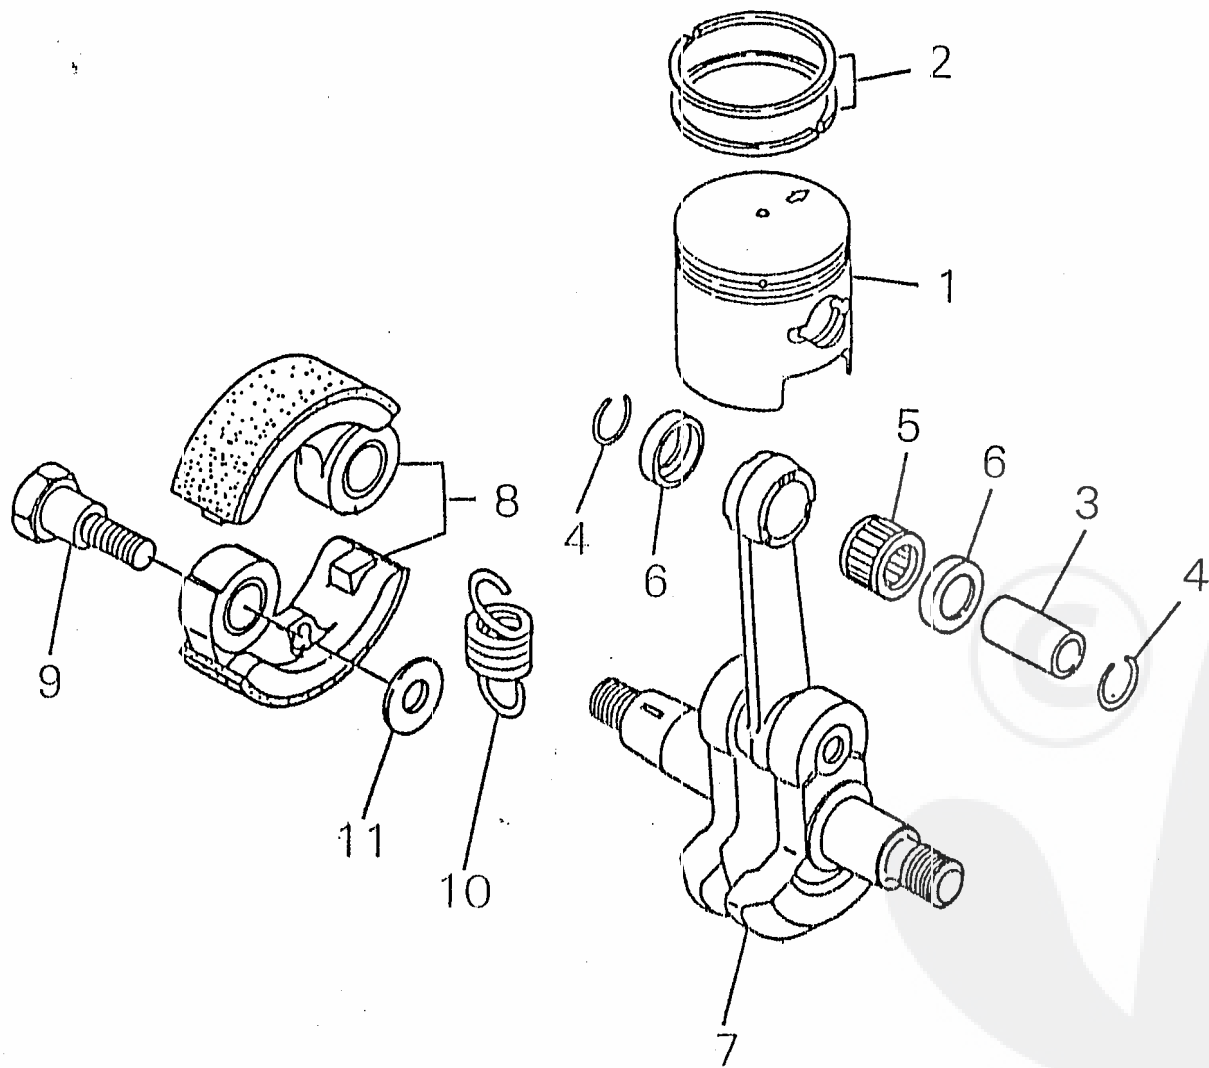

PRICE: (ST)

Ref. No	Part No.	Part Name	Q'ty	Unit Price	Remarks
2-	20075-21000	CRANK CASE ASSY	1		
1	20036-21110	· CRANK CASE S	1		
2	20036-21121	· CRANK CASE M	1		
3	70030-21140	· DAWEL PIN	4		
4	02030-06001	· BEARING	2		
5	20000-21211	· OIL SEAL	1		
6	22150-21250	· OIL SEAL	1		
7	01020-05250	· BOLT	3		
8	20035-22110	· NET A	1		
29	11206-04080	· SCREW PM SPW	1		
10	01211-04300	· SCREW SW	1		
30	20075-22120	· COLLAR	1		
	70105-31100	FAN COVER SUB ASSY	1		
11	70105-31110	· FAN COVER	1		
12	02006-06000	· BEARING	2		
13	02432-26120	· SNAP RING	1		
14	20035-31120	· CLUTCH DRUM	1		
15	22000-13320	· SNAP RING	1		
16	11022-05160	BOLT SPW	2		
17	11022-05350	BOLT SPW	2		
31	70105-31520	GROMMET	1		
18	70036-31213	CYLINDER COVER	1		
19	11207-04160	SCREW PM SLPW	2		
20	70105-31250	NAME PLATE	1		
21	20035-31411	JOINT	1		
22	70036-31420	CAP JOINT	1		
23	11206-05160	SCREW PM SPW	4		
32	70105-31510	CORD	1		
25	11023-05250	BOLT SW	1		
26	20035-31460	SHIM	1		
9	20075-33110	STAND	1		