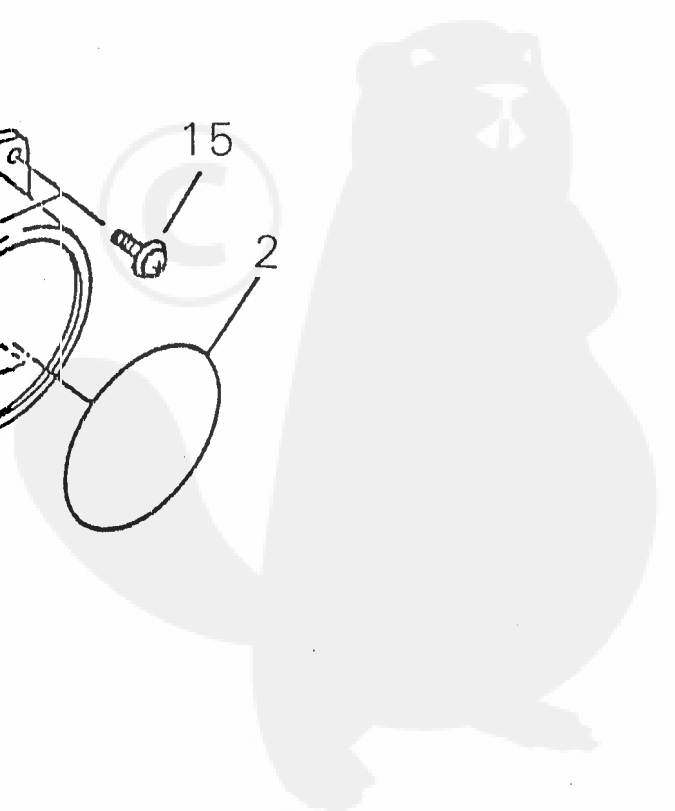

PRICE: (ST)

Ref. No	Part No.	Part Name	Q'ty	Unit Price	Remarks
2-	20075-21000	CRANK CASE ASSY	1		
1	20036-21110	· CRANK CASE S	1		
2	20036-21121	· CRANK CASE M	1		
3	70030-21140	· DAWEL PIN	4		
4	02030-06001	· BEARING	2		
5	20000-21211	· OIL SEAL	1		
6	22150-21250	· OIL SEAL	1		
7	01020-05250	· BOLT	3		
8	20035-22110	· NET A	1		
29	11206-04080	· SCREW PM SPW	1		
10	01211-04300	· SCREW SW	1		
30	20075-22120	· COLLAR	1		
	70105-31100	FAN COVER SUB ASSY	1		
11	70105-31110	· FAN COVER	1		
12	02006-06000	· BEARING	2		
13	02432-26120	· SNAP RING	1		
14	20035-31120	· CLUTCH DRUM	1		
15	22000-13320	· SNAP RING	1		
16	11022-05160	BOLT SPW	2		
17	11022-05350	BOLT SPW	2		
31	70105-31520	GROMMET	1		
18	70036-31213	CYLINDER COVER	1		
19	11207-04160	SCREW PM SLPW	2		
20	70105-31250	NAME PLATE	1		
21	20035-31411	JOINT	1		
22	70036-31420	CAP JOINT	1		
23	11206-05160	SCREW PM SPW	4		
32	70105-31510	CORD	1		
25	11023-05250	BOLT SW	1		
26	20035-31460	SHIM	1		
9	20075-33110	STAND	1		

PRICE:(ST)

Ref. No	Part No.	Part Name	Q' ty	emarks
5-	70036-75000	RECOIL STARTER ASSY #	1	
	70036-75100	• RECOIL STARTER SUB ASSY	1	
1	70036-75110	•• STARTER CASE	1	
2	70036-75116	•• NAME PLATE	1	
3	70030-75120	•• REEL	1	
4	70030-75130	•• RECOIL SPRING	1	
5	70030-75140	•• WASHER	1	
6	20035-75170	•• SCREW	1	
7	70030-75160	•• ROPE	1	
8	20035-75180	•• ROPE GUIDE	1	
9	20000-75190	•• KNOB STARTER	1	
	20035-75200	• STARTER PULLY SUB ASSY	1	
10	70030-75210	•• STARTER PULLY	1	
11	70030-75220	•• RATCHET	1	
12	20035-75230	•• RETURN SPRING	1	
13	70030-75240	•• E RING	1	
14	20035-43230	NUT	1	
15	20040-31330	SCREW PM SW L	2	
16	11206-04200	SCREW PM SPW	2	