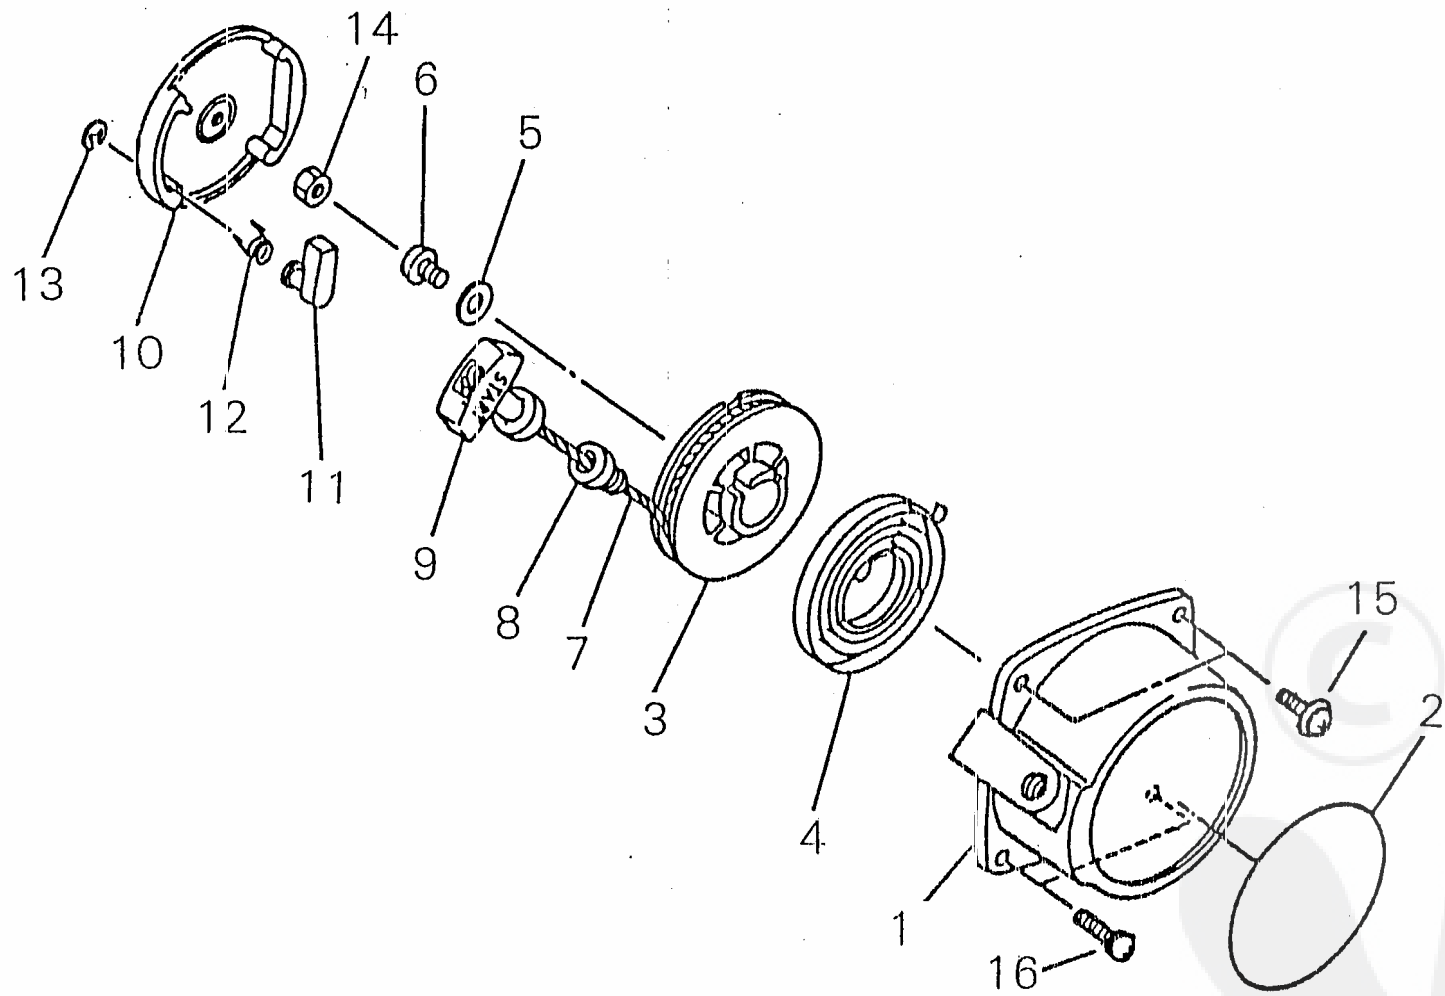

PRICE: (ST)

Ref. No	Part No.	Part Name	Q'ty	Unit Price	Remarks
2-	20075-21000	CRANK CASE ASSY	1		
1	20036-21110	· CRANK CASE S	1		
2	20036-21121	· CRANK CASE M	1		
3	70030-21140	· DAWEL PIN	4		
4	02030-06001	· BEARING	2		
5	20000-21211	· OIL SEAL	1		
6	22150-21250	· OIL SEAL	1		
7	01020-05250	· BOLT	3		
8	20035-22110	· NET A	1		
29	11206-04080	· SCREW PM SPW	1		
10	01211-04300	· SCREW SW	1		
30	20075-22120	· COLLAR	1		
	70105-31100	FAN COVER SUB ASSY	1		
11	70105-31110	· FAN COVER	1		
12	02006-06000	· BEARING	2		
13	02432-26120	· SNAP RING	1		
14	20035-31120	· CLUTCH DRUM	1		
15	22000-13320	· SNAP RING	1		
16	11022-05160	BOLT SPW	2		
17	11022-05350	BOLT SPW	2		
31	70105-31520	GROMMET	1		
18	70036-31213	CYLINDER COVER	1		
19	11207-04160	SCREW PM SLPW	2		
20	70105-31250	NAME PLATE	1		
21	20035-31411	JOINT	1		
22	70036-31420	CAP JOINT	1		
23	11206-05160	SCREW PM SPW	4		
32	70105-31510	CORD	1		
25	11023-05250	BOLT SW	1		
26	20035-31460	SHIM	1		
9	20075-33110	STAND	1		

PRICE:(ST)

Ref. No	Part No.	Part Name	Q' ty	emarks
5-	70036-75000	RECOIL STARTER ASSY #	1	
	70036-75100	• RECOIL STARTER SUB ASSY	1	
1	70036-75110	•• STARTER CASE	1	
2	70036-75116	•• NAME PLATE	1	
3	70030-75120	•• REEL	1	
4	70030-75130	•• RECOIL SPRING	1	
5	70030-75140	•• WASHER	1	
6	20035-75170	•• SCREW	1	
7	70030-75160	•• ROPE	1	
8	20035-75180	•• ROPE GUIDE	1	
9	20000-75190	•• KNOB STARTER	1	
	20035-75200	• STARTER PULLY SUB ASSY	1	
10	70030-75210	•• STARTER PULLY	1	
11	70030-75220	•• RATCHET	1	
12	20035-75230	•• RETURN SPRING	1	
13	70030-75240	•• E RING	1	
14	20035-43230	NUT	1	
15	20040-31330	SCREW PM SW L	2	
16	11206-04200	SCREW PM SPW	2	