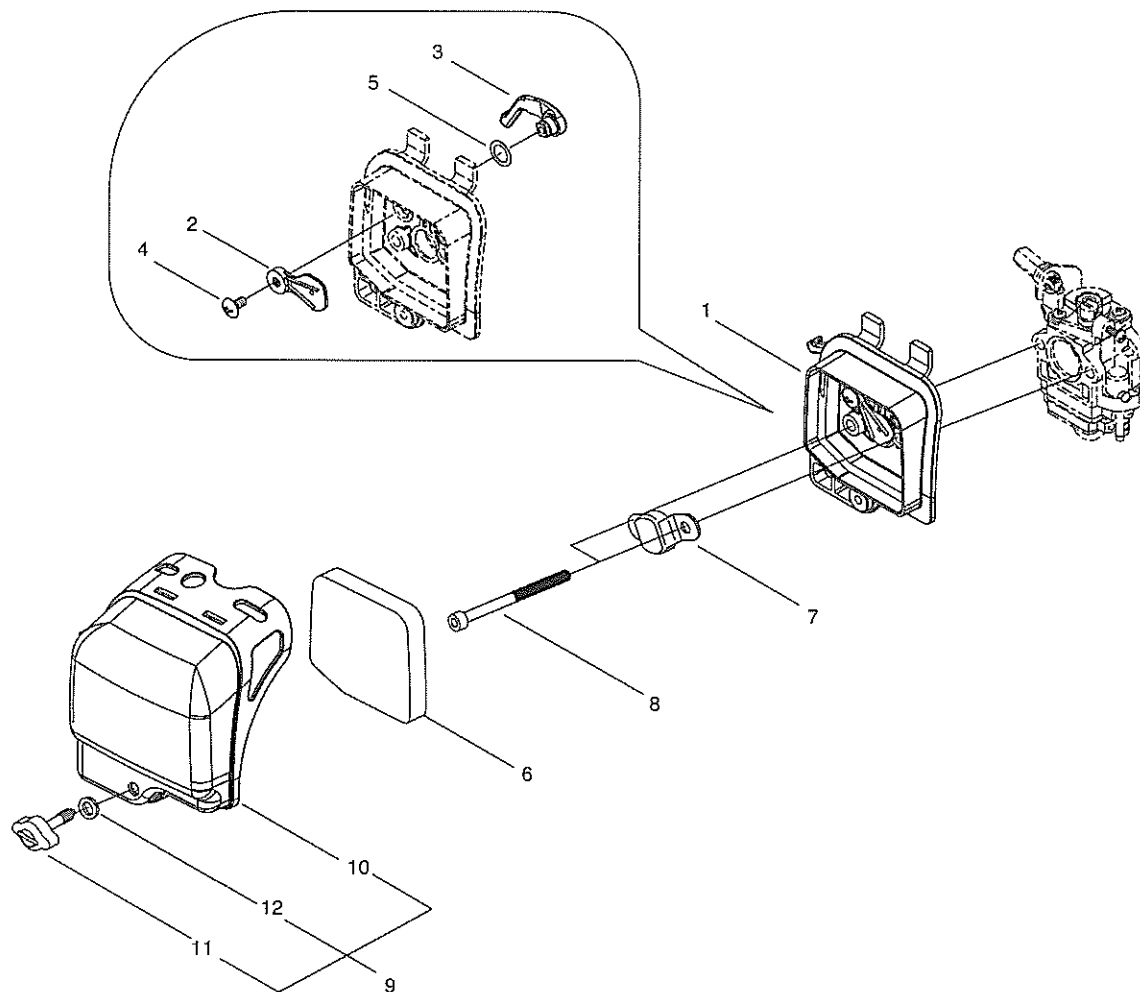

KEY	LV	PART NUMBER	Q'TY	DESCRIPTION	REMARKS
1		A023-000020	1	CLEANER BODY ASSY	
2	+	A243-000170	1	CHOKE PLATE	
3	+	A242-000140	1	CHOKE LEVER	
4	+	91439-04012	1	SCREW, TRUSS, T	
5	+	V346-000050	1	WASHER, WAVE	
6		A226-000570	1	FILTER	
7		A244-000120	1	BACK PLATE	
8		91109-05060	2	BOLT	
9		A232-000640	1	CLEANER COVER ASSY	
10	+	A232-000630	1	CLEANER COVER	
11	+	V299-000340	1	KNOB	
12	+	V323-000080	1	COLLAR