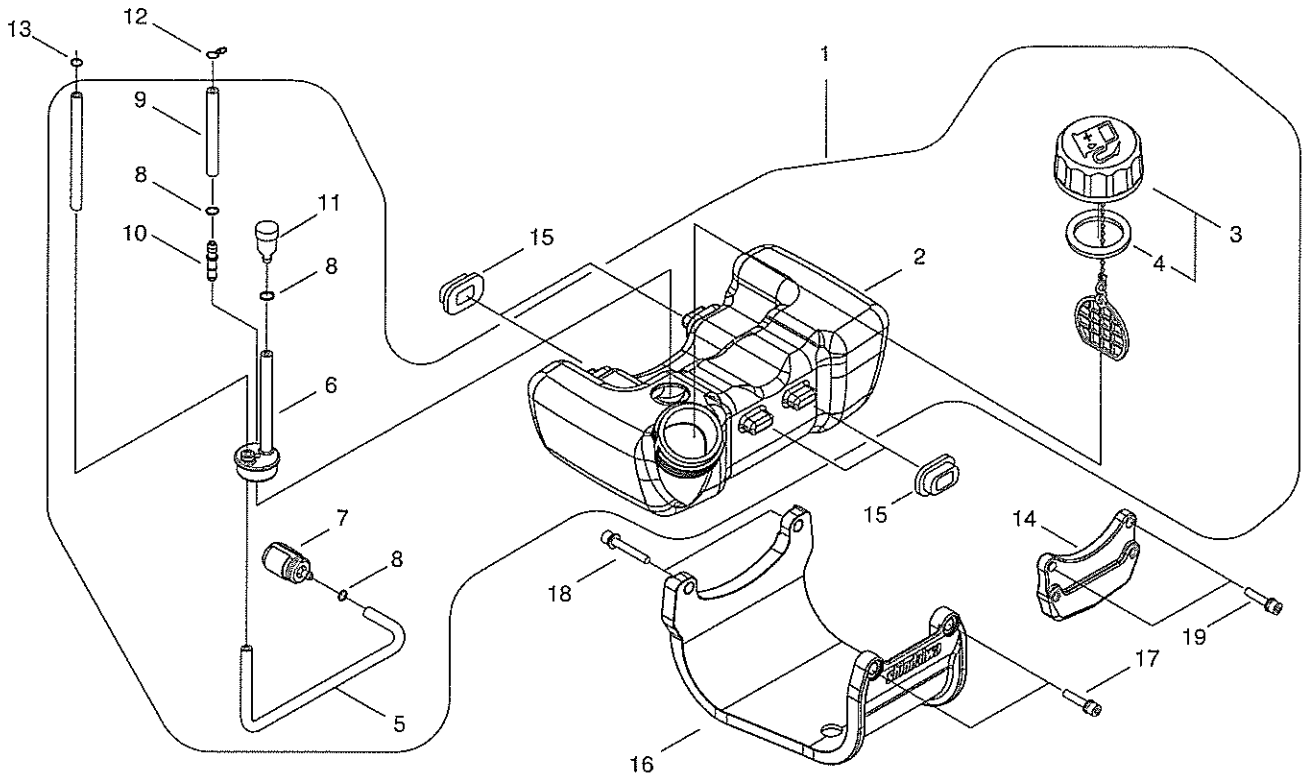

KEY	LV	PART NUMBER	Q'TY	DESCRIPTION	REMARKS
1		A038-000520	1	TANK,ASM FUEL	
2	+	A350-001890	1	TANK,FUEL	
3	+	A033-000020	1	FUEL CAP ASSY	
4	++	V107-000010	1	GASKET	
5	+	V471-002480	1	FUEL PIPE	
6	+	V470-000890	1	GROMMET	
7	+	131205-19831	1	STRAINER, FUEL	
8	+	V490-000500	3	CLIP	
9	+	V471-002580	1	PIPE	
10	+	V186-000210	1	JOINT	
11	+	A356-000040	1	VALVE	
12		V490-000510	1	CLIP	
13		V490-000500	1	CLIP	
14		A393-000170	1	TANK BRACKET	
15		V420-002220	4	TANK CUSHION	
16		A175-000170	1	TANK GUARD	
17		V203-000350	2	BOLT SPW	
18		V203-000520	2	BOLT SW	
19		V203-000760	2	BOLT ADHESIVE