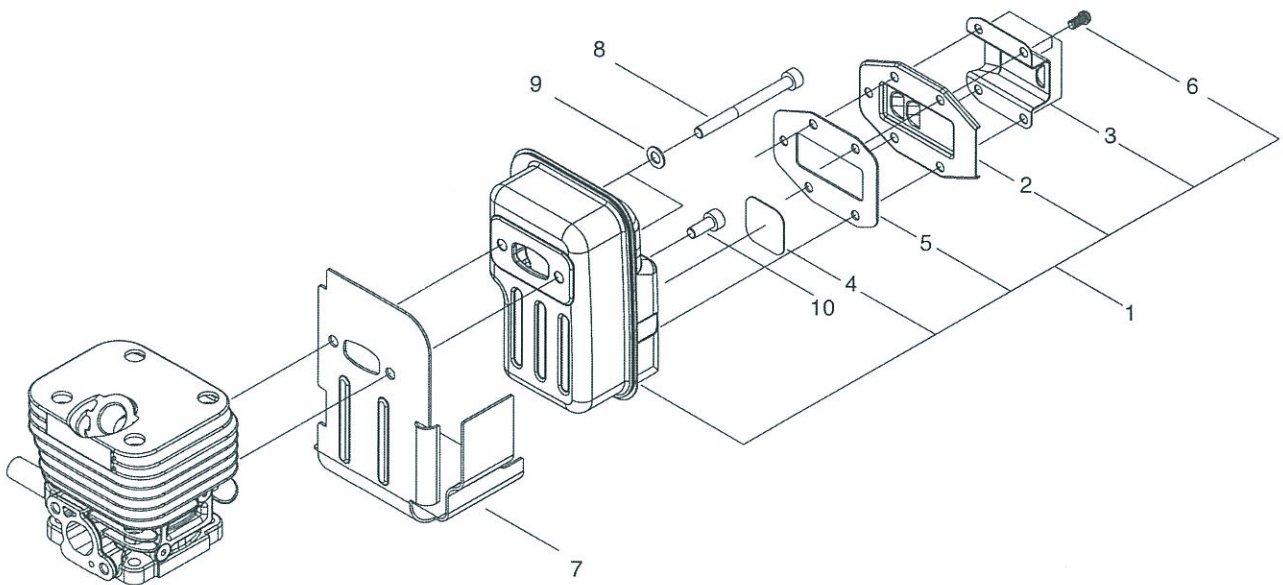

shindaiwa®

PARTS CATALOGUE C3105

(37)

CE

P016-000520-11Hc

KEY	LV	PART NUMBER	Q'TY	DESCRIPTION	REMARKS
1		A130-001280	1	CYLINDER COMP	
2		V100-000440	1	GASKET	
3		900105-05016	4	BOLT, H.S. 5*16	
4		A200-000620	1	INSULATOR	
5		V103-000660	1	GASKET	
6		V203-000580	2	BOLT,5	

KEY	LV	PART NUMBER	Q'TY	DESCRIPTION	REMARKS
1		A030-000211	1	MUFFLER ASY	
2	+	A313-001281	1	GUIDE, EXHAUST	
3	+	A313-001230	1	TAIL PLATE	
4	+	A310-000170	1	SCREEN	
5	+	V104-001270	1	GASKET	
6	+	900283-04008	5	SCREW 4*8	
7		V104-001280	1	GASKET	
8		91109-05055	2	BOLT	
9		900604-00005	2	WASHER 5 SUS	
10		900105-05012	1	BOLT, H.S. 5*12	

KEY	LV	PART NUMBER	Q'TY	DESCRIPTION	REMARKS
1		P021-028130	1	CRANKCASE,S COMP	
2	+	V592-000330	1	BEARING, BALL	
3	+	V505-000090	1	OIL SEAL	
4		P021-028140	1	CRANKCASE,M COMP	
5	+	V592-000330	1	BEARING, BALL	
6	+	V505-000090	1	OIL SEAL	
7	+	V622-000040	4	ROLLER	
8		900105-05025	3	BOLT, H.S. 5*25	
9		P021-036850	1	FAN COVER ASY	
11	+	94002-36001	2	BEARING, BALL	
12	+	92424-28000	1	SNAP RING	
13	+	A556-000790	1	CLUTCH DRUM	
14	+	V583-000170	1	SNAP RING	
15		V203-000350	2	BOLT SPW	
16		A160-001550	1	CYLINDER COVER	
17		A320-000691	1	COVER,MUFFLER	
18		V203-000760	4	BOLT ADHESIVE	
19		A575-000270	1	JOINT	
20		V423-000040	1	FRONT CUSHION	
21		V423-000050	1	REAR CUSHION	
22		A575-000490	1	FIXTURE,MAIN PIPE	
23		V203-000590	4	BOLT SPW	
24		V204-000410	1	BOLT SPW	
25		X504-006270	1	LABEL,BRAND	

KEY	LV	PART NUMBER	Q'TY	DESCRIPTION	REMARKS
1		A010-000031	1	PISTON,ASM	
2	+	A101-000340	2	PISTON RING	
3	+	V607-000020	1	PISTON PIN	
4	+	V580-000090	2	SNAP RING	
5	+	V554-000010	1	NEEDLE BEARING	
6	+	V392-000020	2	THRUST WASHER	
7		A011-000800	1	CRANKSHAFT	