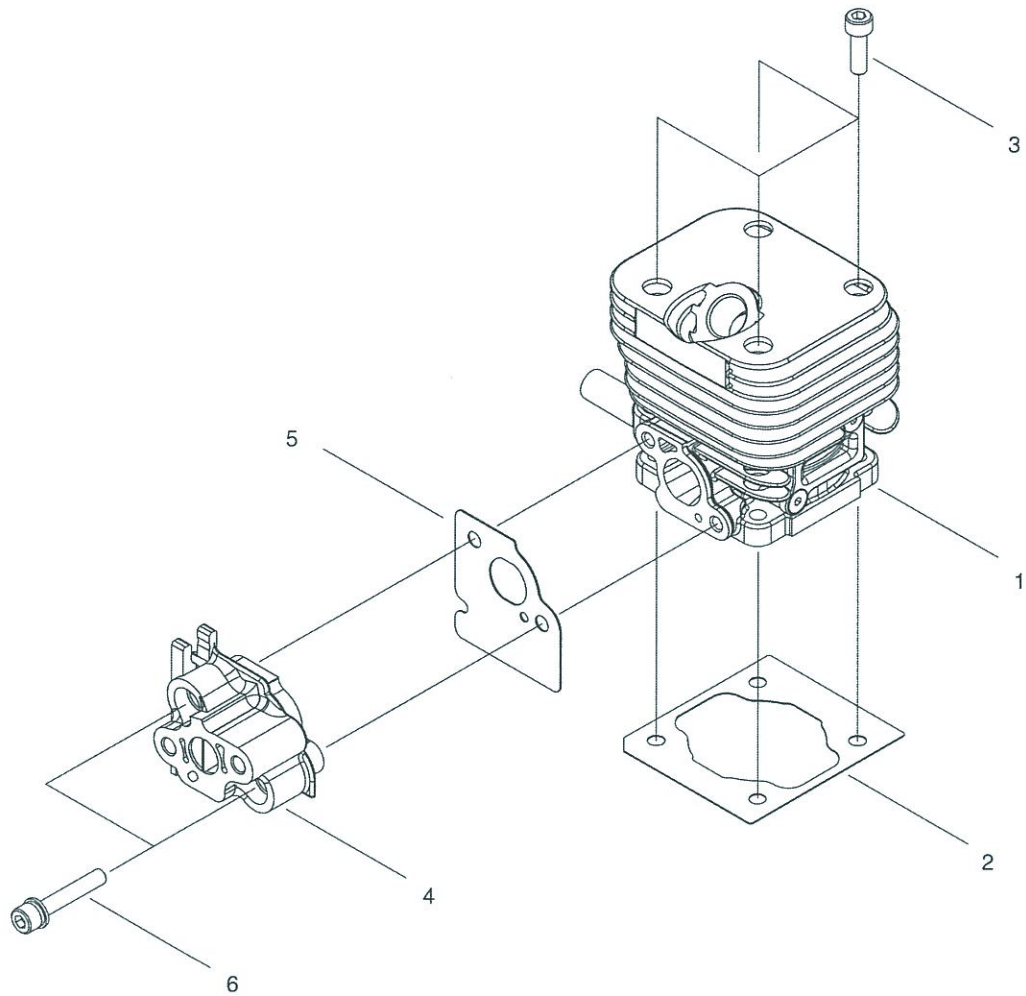

shindaiwa®

PARTS CATALOGUE C3105

(37)

CE

P016-000520-11Hc

KEY	LV	PART NUMBER	Q'TY	DESCRIPTION	REMARKS
1		A130-001280	1	CYLINDER COMP	
2		V100-000440	1	GASKET	
3		900105-05016	4	BOLT, H.S. 5*16	
4		A200-000620	1	INSULATOR	
5		V103-000660	1	GASKET	
6		V203-000580	2	BOLT,5	

KEY	LV	PART NUMBER	Q'TY	DESCRIPTION	REMARKS
1		A030-000211	1	MUFFLER ASY	
2	+	A313-001281	1	GUIDE, EXHAUST	
3	+	A313-001230	1	TAIL PLATE	
4	+	A310-000170	1	SCREEN	
5	+	V104-001270	1	GASKET	
6	+	900283-04008	5	SCREW 4*8	
7		V104-001280	1	GASKET	
8		91109-05055	2	BOLT	
9		900604-00005	2	WASHER 5 SUS	
10		900105-05012	1	BOLT, H.S. 5*12	

KEY	LV	PART NUMBER	Q'TY	DESCRIPTION	REMARKS
1		P021-028130	1	CRANKCASE,S COMP	
2	+	V592-000330	1	BEARING, BALL	
3	+	V505-000090	1	OIL SEAL	
4		P021-028140	1	CRANKCASE,M COMP	
5	+	V592-000330	1	BEARING, BALL	
6	+	V505-000090	1	OIL SEAL	
7	+	V622-000040	4	ROLLER	
8		900105-05025	3	BOLT, H.S. 5*25	
9		P021-036850	1	FAN COVER ASY	
11	+	94002-36001	2	BEARING, BALL	
12	+	92424-28000	1	SNAP RING	
13	+	A556-000790	1	CLUTCH DRUM	
14	+	V583-000170	1	SNAP RING	
15		V203-000350	2	BOLT SPW	
16		A160-001550	1	CYLINDER COVER	
17		A320-000691	1	COVER,MUFFLER	
18		V203-000760	4	BOLT ADHESIVE	
19		A575-000270	1	JOINT	
20		V423-000040	1	FRONT CUSHION	
21		V423-000050	1	REAR CUSHION	
22		A575-000490	1	FIXTURE,MAIN PIPE	
23		V203-000590	4	BOLT SPW	
24		V204-000410	1	BOLT SPW	
25		X504-006270	1	LABEL,BRAND	

KEY	LV	PART NUMBER	Q'TY	DESCRIPTION	REMARKS
1		A010-000031	1	PISTON,ASM	
2	+	A101-000340	2	PISTON RING	
3	+	V607-000020	1	PISTON PIN	
4	+	V580-000090	2	SNAP RING	
5	+	V554-000010	1	NEEDLE BEARING	
6	+	V392-000020	2	THRUST WASHER	
7		A011-000800	1	CRANKSHAFT	