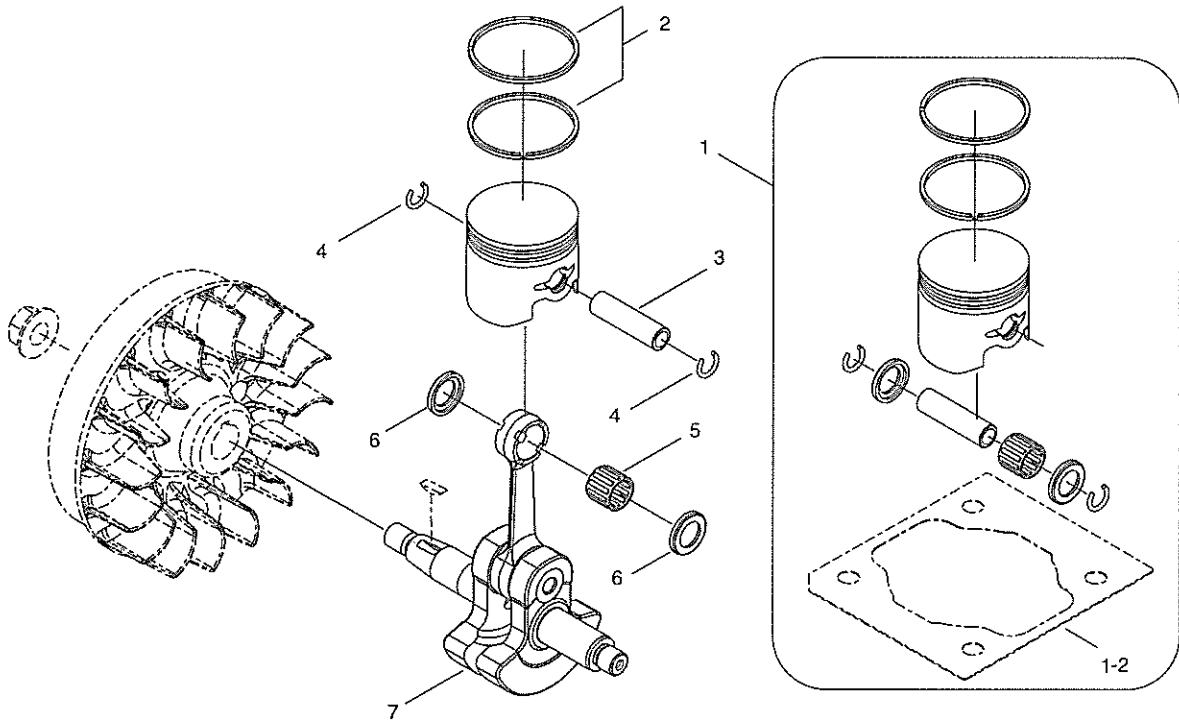

shindaiwa®

PARTS CATALOGUE C3105

(37)

CE

P016-000520-11Hc

KEY	LV	PART NUMBER	Q'TY	DESCRIPTION	REMARKS
1		A130-001280	1	CYLINDER COMP	
2		V100-000440	1	GASKET	
3		900105-05016	4	BOLT, H.S. 5*16	
4		A200-000620	1	INSULATOR	
5		V103-000660	1	GASKET	
6		V203-000580	2	BOLT,5	

KEY	LV	PART NUMBER	Q'TY	DESCRIPTION	REMARKS
1		P021-028130	1	CRANKCASE,S COMP	
2	+	V592-000330	1	BEARING, BALL	
3	+	V505-000090	1	OIL SEAL	
4		P021-028140	1	CRANKCASE,M COMP	
5	+	V592-000330	1	BEARING, BALL	
6	+	V505-000090	1	OIL SEAL	
7	+	V622-000040	4	ROLLER	
8		900105-05025	3	BOLT, H.S. 5*25	
9		P021-036850	1	FAN COVER ASY	
11	+	94002-36001	2	BEARING, BALL	
12	+	92424-28000	1	SNAP RING	
13	+	A556-000790	1	CLUTCH DRUM	
14	+	V583-000170	1	SNAP RING	
15		V203-000350	2	BOLT SPW	
16		A160-001550	1	CYLINDER COVER	
17		A320-000691	1	COVER,MUFFLER	
18		V203-000760	4	BOLT ADHESIVE	
19		A575-000270	1	JOINT	
20		V423-000040	1	FRONT CUSHION	
21		V423-000050	1	REAR CUSHION	
22		A575-000490	1	FIXTURE,MAIN PIPE	
23		V203-000590	4	BOLT SPW	
24		V204-000410	1	BOLT SPW	
25		X504-006270	1	LABEL,BRAND	

KEY	LV	PART NUMBER	Q'TY	DESCRIPTION	REMARKS
1		A010-000031	1	PISTON,ASM	
2	+	A101-000340	2	PISTON RING	
3	+	V607-000020	1	PISTON PIN	
4	+	V580-000090	2	SNAP RING	
5	+	V554-000010	1	NEEDLE BEARING	
6	+	V392-000020	2	THRUST WASHER	
7		A011-000800	1	CRANKSHAFT	

KEY	LV	PART NUMBER	Q'TY	DESCRIPTION	REMARKS
1		A056-000450	1	CLUTCH SHOE ASSY	
2	+	A552-000120	1	CLUTCH BOSS	
3	+	A555-000130	4	CLUTCH SHOE	
4	+	A566-000150	4	SPRING	
5	+	A551-000120	1	PLATE	
6	+	A557-000120	2	CLUTCH BOLT	
7	+	V203-000880	2	ŠCŘEV FLAT	