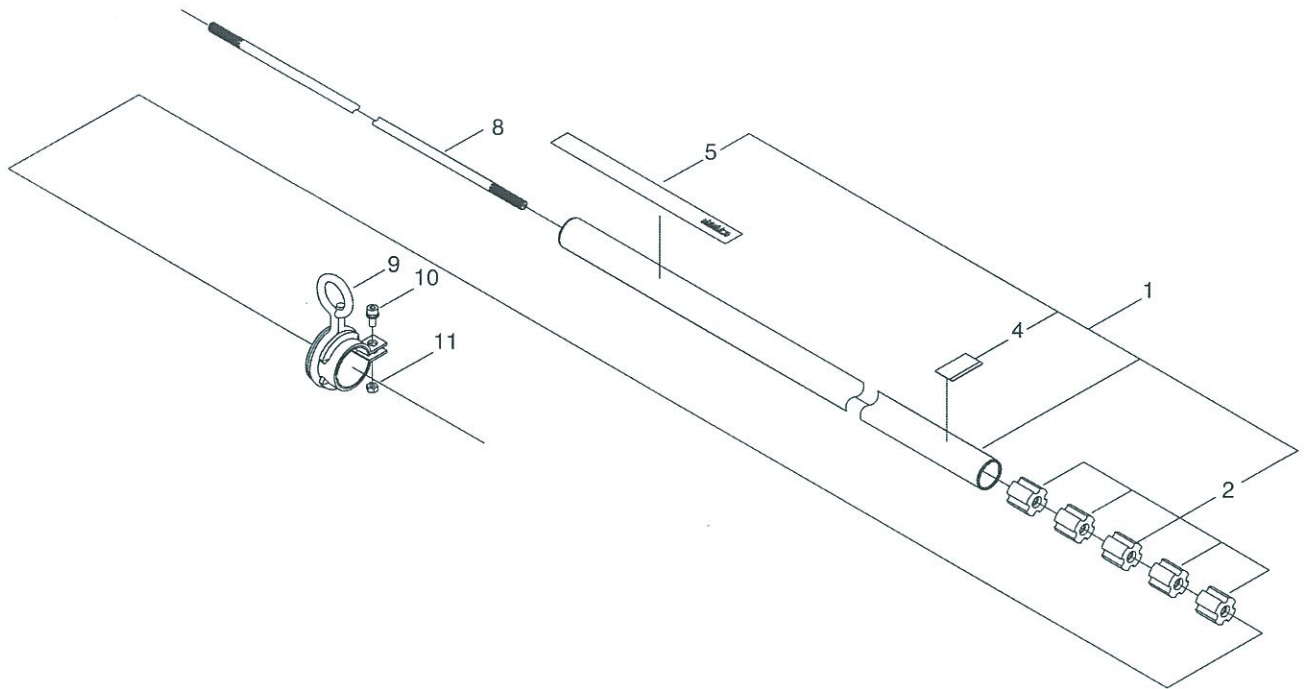

KEY	LV	PART NUMBER	Q'TY	DESCRIPTION	REMARKS
1		P021-038550	1	MAIN PIPE ASY	
2	+	C501-000050	5	BUSH	
4	+	X524-002380	1	HANDLE LABEL	
5	+	X505-002910	1	LABEL CAUTION	
8		C504-000650	1	MAIN SHAFT SUB ASSY	
9		C063-000010	1	HANGER	
10		V203-000700	1	BOLT SPW	
11		900500-00005	1	NUT 5