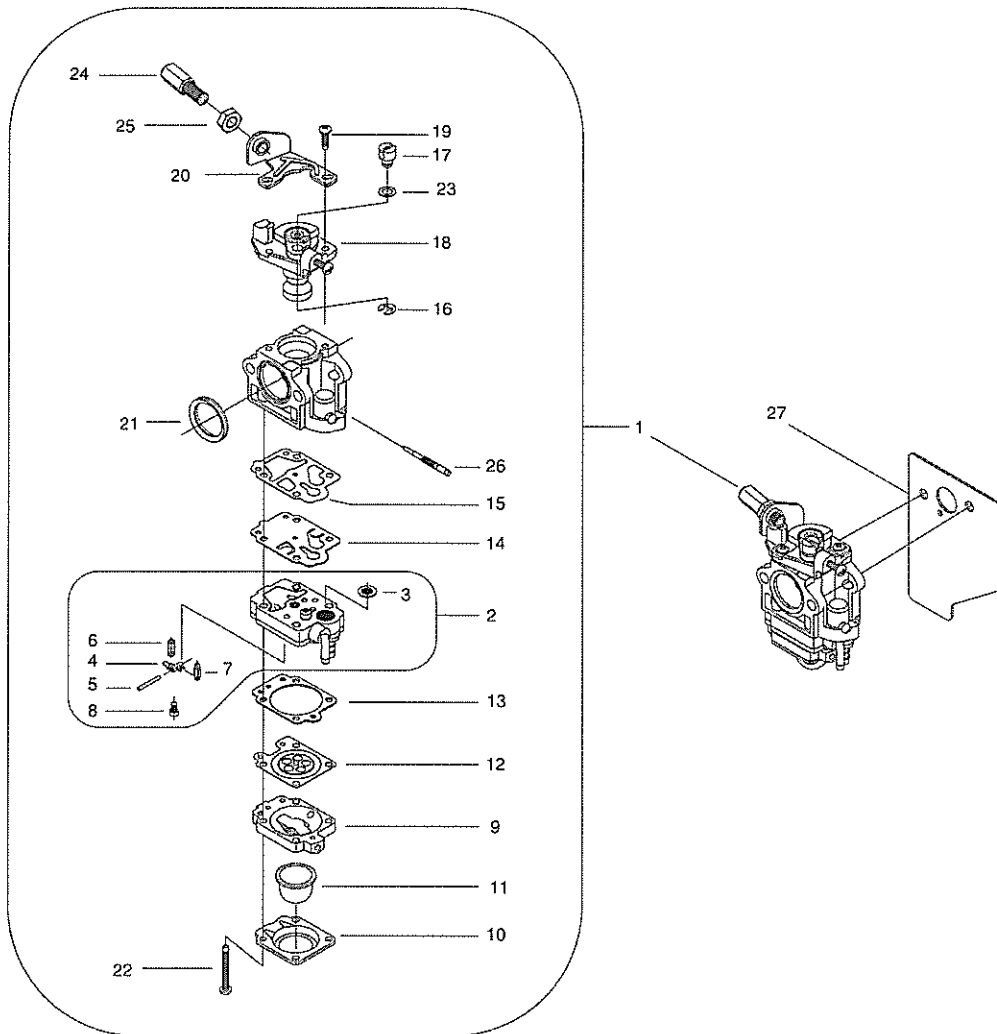

KEY	LV	PART NUMBER	Q'TY	DESCRIPTION	REMARKS
1		A021-002350	1	CARBURETOR ASSY	
2	+	P003-000440	1	BODY ASY, PUMP	
3	++	123126-10631	1	SCREEN, INLET	
4	++	123123-38330	1	LEVER, METERING	
5	++	123138-03930	1	PIN, METERING LEVER	
6	++	P003-000450	1	SPRING, METER. LEVER	
7	++	123137-19830	1	VALVE, INLET NEEDLE	
8	++	123139-05560	1	SCREW, M. LEVER PIN	
9	+	123180-05560	1	BODY, AIR PURGE	
10	+	123142-05560	1	COVER, PRIMER PUMP	
11	+	123181-40630	1	PUMP, PRIMER	
12	+	P003-001850	1	DIAPHRAGM, METERING	
13	+	123140-05560	1	GASKET, M. DIAPHRAGM	
14	+	123112-40630	1	DIAPHRAGM, PUMP	
15	+	123125-40630	1	GASKET, PUMP	
16	+	123173-07930	1	CLIP	
17	+	123172-45130	1	SWIVEL	
18	+	P003-004130	1	VALVE THROTTLE	
19	+	123114-40630	2	SCREW	
20	+	123128-54230	1	BRACKET, IDLE ADJUST	
21	+	123143-12110	1	RING, PACKING	
22	+	123110-05560	4	SCREW, PUMP COVER	
23	+	123149-54230	1	WASHER	
24	+	P003-002630	1	CABLE ADJUSTER	
25	+	123153-56430	1	NUT, ADJUSTER	
26	+	P003-004350	1	NEEDLE	
27		V103-000920	1	GASKET