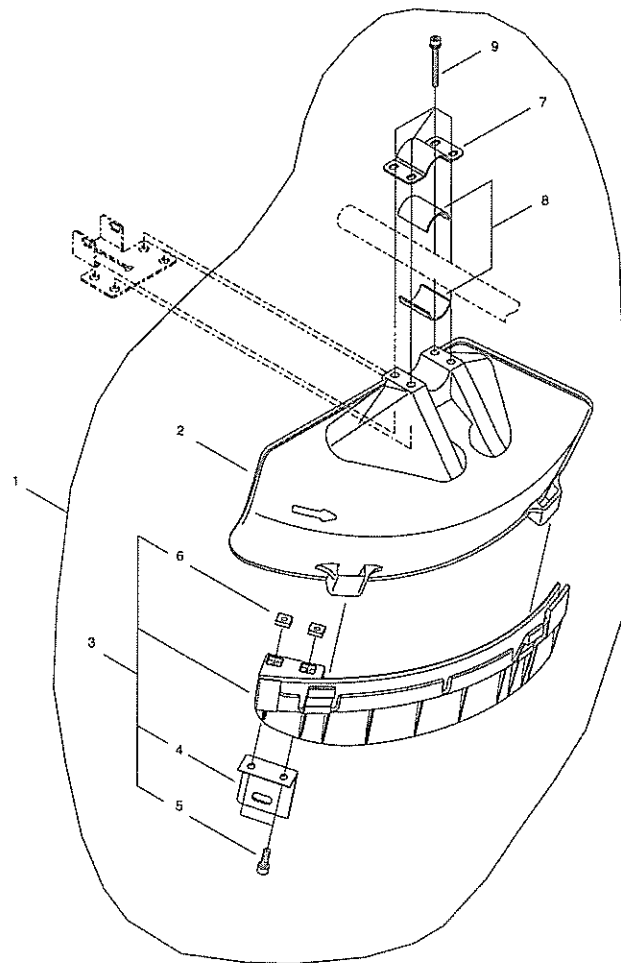

KEY	LV	PART NUMBER	Q'TY	DESCRIPTION	REMARKS
1		P021-028900	1	GUARD SET	
2	+	C550-000430	1	GUARD	
3	+	P021-028450	1	SUB GUARD ASSY	
4	++	C554-000040	1	CUTTER	
5	++	V203-000720	2	BOLT SW	
6	++	V263-000130	2	NUT	
7	+	C551-000060	1	UPPER CLAMP	
8	+	V363-000160	2	SPACER	
9	+	V203-000610	4	BOLT SPW