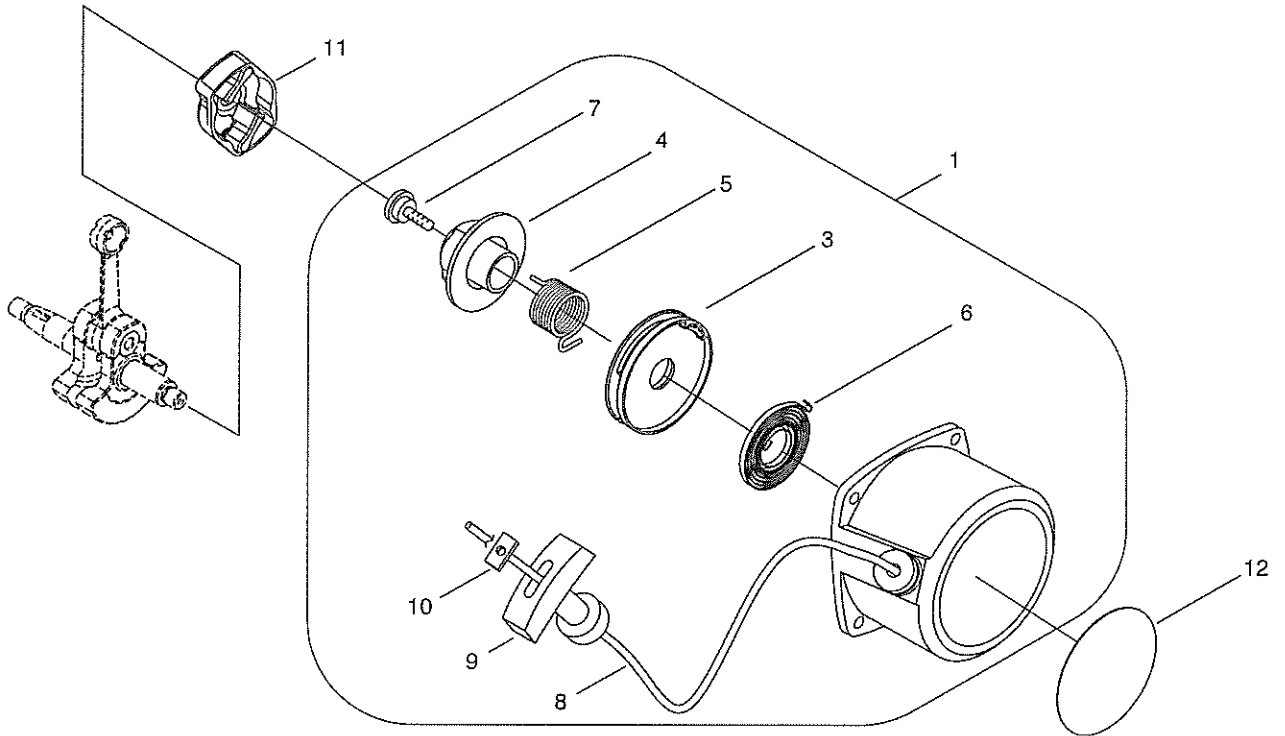

KEY	LV	PART NUMBER	Q'TY	DESCRIPTION	REMARKS
1		P021-028130	1	CRANKCASE,S COMP	
2	+	V592-000330	1	BEARING, BALL	
3	+	V505-000090	1	OIL SEAL	
4		P021-028140	1	CRANKCASE,M COMP	
5	+	V592-000330	1	BEARING, BALL	
6	+	V505-000090	1	OIL SEAL	
7	+	V622-000040	4	ROLLER	
8		900105-05025	3	BOLT, H.S. 5*25	
9		P021-036850	1	FAN COVER ASY	
11	+	94002-36001	2	BEARING, BALL	
12	+	92424-28000	1	SNAP RING	
13	+	A556-000790	1	CLUTCH DRUM	
14	+	V583-000170	1	SNAP RING	
15		V203-000350	2	BOLT SPW	
16		A160-001550	1	CYLINDER COVER	
17		A320-000691	1	COVER,MUFFLER	
18		V203-000760	4	BOLT ADHESIVE	
19		A575-000270	1	JOINT	
20		V423-000040	1	FRONT CUSHION	
21		V423-000050	1	REAR CUSHION	
22		A575-000490	1	FIXTURE,MAIN PIPE	
23		V203-000590	4	BOLT SPW	
24		V204-000410	1	BOLT SPW	
25		X504-006270	1	LABEL,BRAND	

KEY	LV	PART NUMBER	Q'TY	DESCRIPTION	REMARKS
1		A010-000031	1	PISTON,ASM	
2	+	A101-000340	2	PISTON RING	
3	+	V607-000020	1	PISTON PIN	
4	+	V580-000090	2	SNAP RING	
5	+	V554-000010	1	NEEDLE BEARING	
6	+	V392-000020	2	THRUST WASHER	
7		A011-000800	1	CRANKSHAFT	

KEY	LV	PART NUMBER	Q'TY	DESCRIPTION	REMARKS
1		A056-000450	1	CLUTCH SHOE ASSY	
2	+	A552-000120	1	CLUTCH BOSS	
3	+	A555-000130	4	CLUTCH SHOE	
4	+	A566-000150	4	SPRING	
5	+	A551-000120	1	PLATE	
6	+	A557-000120	2	CLUTCH BOLT	
7	+	V203-000880	2	ŠCŘEV FLAT	

KEY	LV	PART NUMBER	Q'TY	DESCRIPTION	REMARKS
1		A409-000610	1	ROTOR	
2		93115-03010	1	KEY	
3		V265-000140	1	NUT	
4		A411-000740	1	COIL	
5		V322-000040	2	INSULATOR	
6		V485-001370	1	LEAD WIRE	
7		A426-000050	1	SPRING SPARK PLUG	
8		V202-000210	2	BOLT ADHESIVE	
9		159010-12530	1	PLUG, SPARK (BPMR-6A)	
10		A427-000060	1	CAP, SPARK PLUG	
11		A429-000090	1	COVER, CAP	
12		V475-006560	1	TUBE	