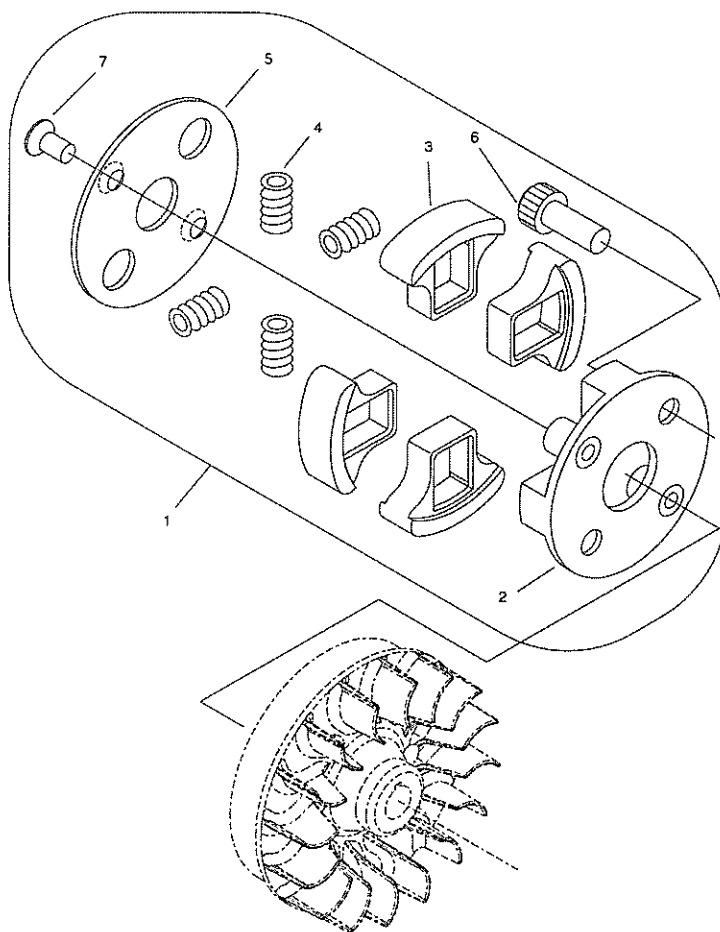

shindaiwa®

PARTS CATALOGUE C3105

(37)

CE

P016-000520-11Hc

KEY	LV	PART NUMBER	Q'TY	DESCRIPTION	REMARKS
1		A130-001280	1	CYLINDER COMP	
2		V100-000440	1	GASKET	
3		900105-05016	4	BOLT, H.S. 5*16	
4		A200-000620	1	INSULATOR	
5		V103-000660	1	GASKET	
6		V203-000580	2	BOLT,5	

KEY	LV	PART NUMBER	Q'TY	DESCRIPTION	REMARKS
1		A030-000211	1	MUFFLER ASY	
2	+	A313-001281	1	GUIDE, EXHAUST	
3	+	A313-001230	1	TAIL PLATE	
4	+	A310-000170	1	SCREEN	
5	+	V104-001270	1	GASKET	
6	+	900283-04008	5	SCREW 4*8	
7		V104-001280	1	GASKET	
8		91109-05055	2	BOLT	
9		900604-00005	2	WASHER 5 SUS	
10		900105-05012	1	BOLT, H.S. 5*12	

KEY	LV	PART NUMBER	Q'TY	DESCRIPTION	REMARKS
1		P021-028130	1	CRANKCASE,S COMP	
2	+	V592-000330	1	BEARING, BALL	
3	+	V505-000090	1	OIL SEAL	
4		P021-028140	1	CRANKCASE,M COMP	
5	+	V592-000330	1	BEARING, BALL	
6	+	V505-000090	1	OIL SEAL	
7	+	V622-000040	4	ROLLER	
8		900105-05025	3	BOLT, H.S. 5*25	
9		P021-036850	1	FAN COVER ASY	
11	+	94002-36001	2	BEARING, BALL	
12	+	92424-28000	1	SNAP RING	
13	+	A556-000790	1	CLUTCH DRUM	
14	+	V583-000170	1	SNAP RING	
15		V203-000350	2	BOLT SPW	
16		A160-001550	1	CYLINDER COVER	
17		A320-000691	1	COVER,MUFFLER	
18		V203-000760	4	BOLT ADHESIVE	
19		A575-000270	1	JOINT	
20		V423-000040	1	FRONT CUSHION	
21		V423-000050	1	REAR CUSHION	
22		A575-000490	1	FIXTURE,MAIN PIPE	
23		V203-000590	4	BOLT SPW	
24		V204-000410	1	BOLT SPW	
25		X504-006270	1	LABEL,BRAND	

KEY	LV	PART NUMBER	Q'TY	DESCRIPTION	REMARKS
1		A010-000031	1	PISTON,ASM	
2	+	A101-000340	2	PISTON RING	
3	+	V607-000020	1	PISTON PIN	
4	+	V580-000090	2	SNAP RING	
5	+	V554-000010	1	NEEDLE BEARING	
6	+	V392-000020	2	THRUST WASHER	
7		A011-000800	1	CRANKSHAFT	