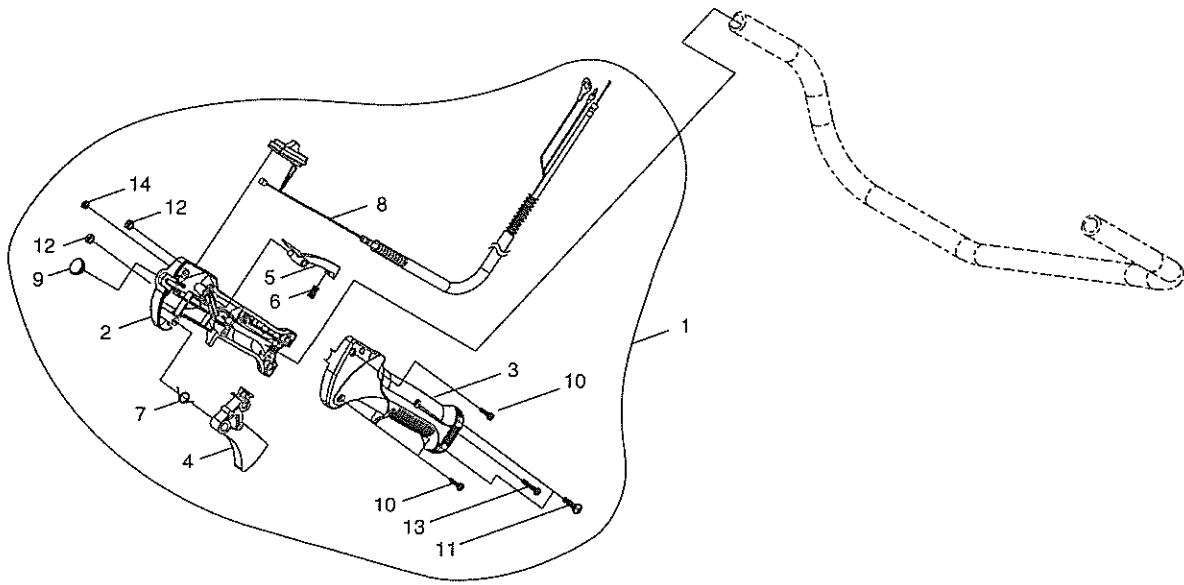

KEY	LV	PART NUMBER	Q'TY	DESCRIPTION	REMARKS
1		C044-000730	1	THROTTLE LEVER ASSY	
2	+	C412-000430	1	BODY RIGHT	
3	+	C412-000410	1	BODY LEFT	
4	+	C450-000580	1	LEVER	
5	+	C460-000240	1	LOCK LEVER	
6	+	V450-001020	1	COIL SPRING	
7	+	V452-000690	1	COIL SPRING	
8	+	V043-000400	1	THROTTLE CABLE ASSY	
9	+	V162-000410	1	PLUG	
10	+	V252-000360	3	SCREW TAPPING	
11	+	V253-000580	2	SCREW PM	
12	+	92017-05000	2	NUT	
13	+	V252-000090	1	SCREW	
14	+	V262-000100	1	NUT