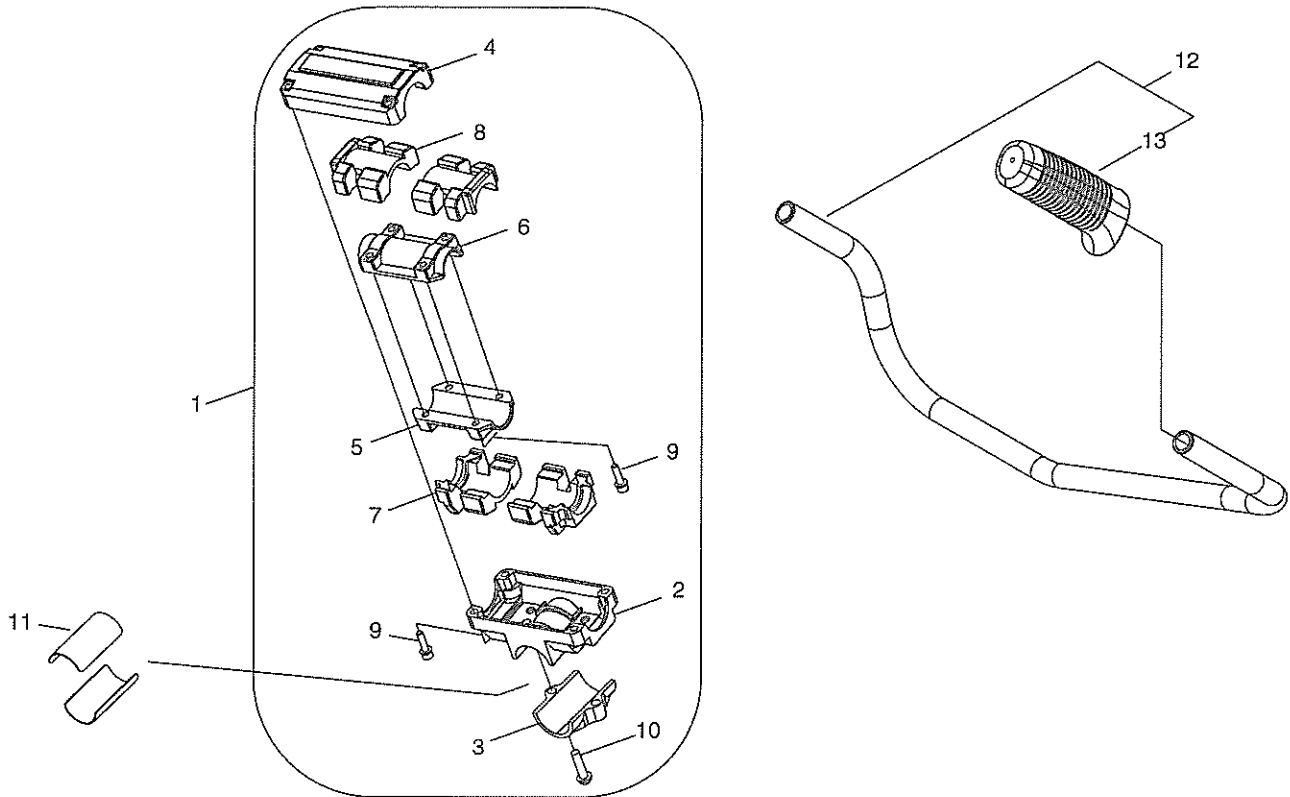

KEY	LV	PART NUMBER	Q'TY	DESCRIPTION	REMARKS
1		P021-033250	1	BRACKET COMP	
2	+	C423-000710	1	HANDLE BRACKET	
3	+	C423-000730	1	LOWER CAP	
4	+	C423-000750	1	UPPER CAP	
5	+	C423-000760	1	LOWER CLAMP	
6	+	C423-000770	1	UPPER CLAMP	
7	+	V420-002460	2	LOWER CUSHION	
8	+	V420-002470	2	UPPER CUSHION	
9	+	V203-000630	8	BOLT SPW	
10	+	91142-06025	2	SCREW BUTTON	
11		C511-000110	2	SPACER	
12		P021-035440	1	HANDLE SUB ASSY	
13	+	C403-000420	1	GRIP