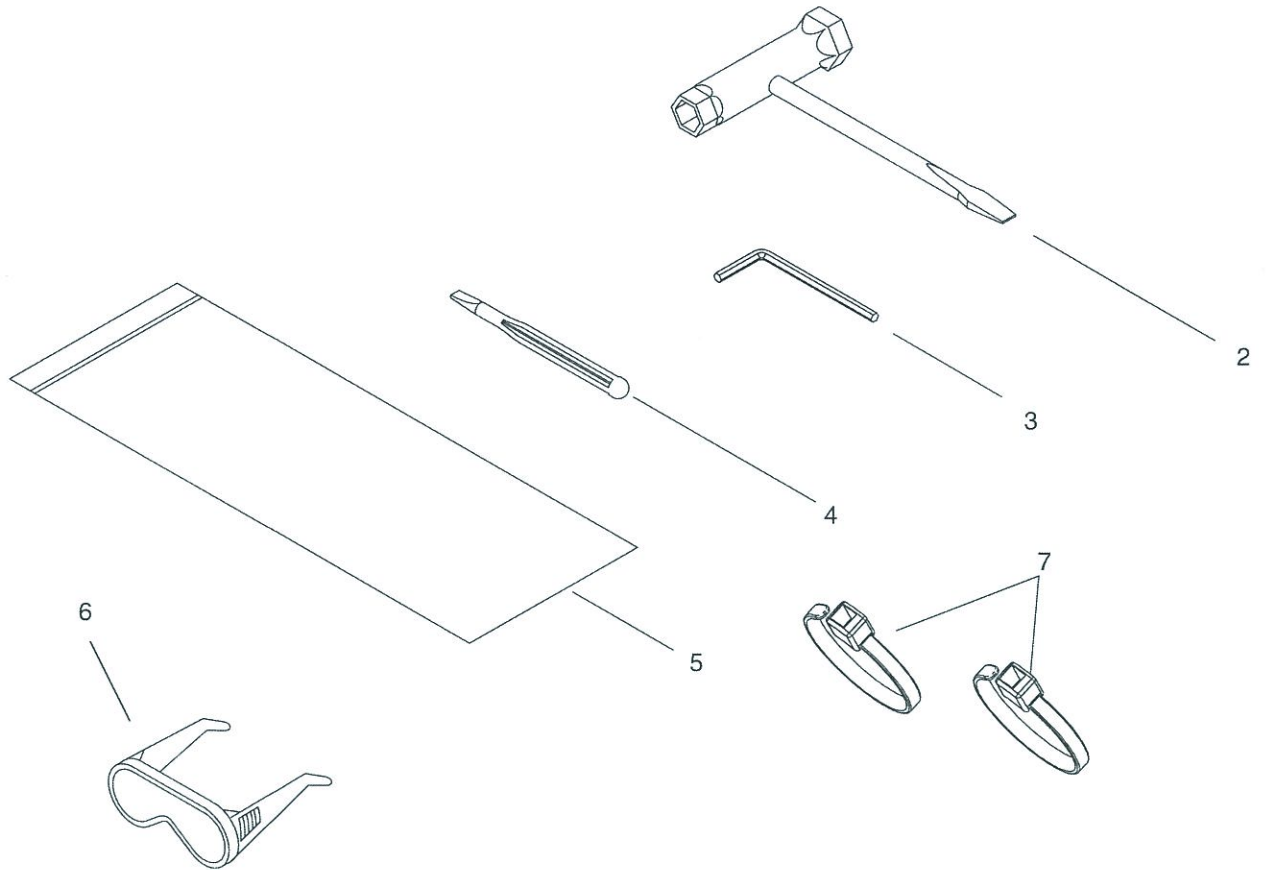

KEY	LV	PART NUMBER	Q'TY	DESCRIPTION	REMARKS
2		X602-000120	1	TOOL,WRENCH	
3		X605-000100	1	TOOL,L WRENCH	
4		X626-000000	1	SCRAPER	
5		X705-000100	1	BAG,PACKING	
6		X690-000030	1	GOGGLE	
7		V495-001520	2	BAND