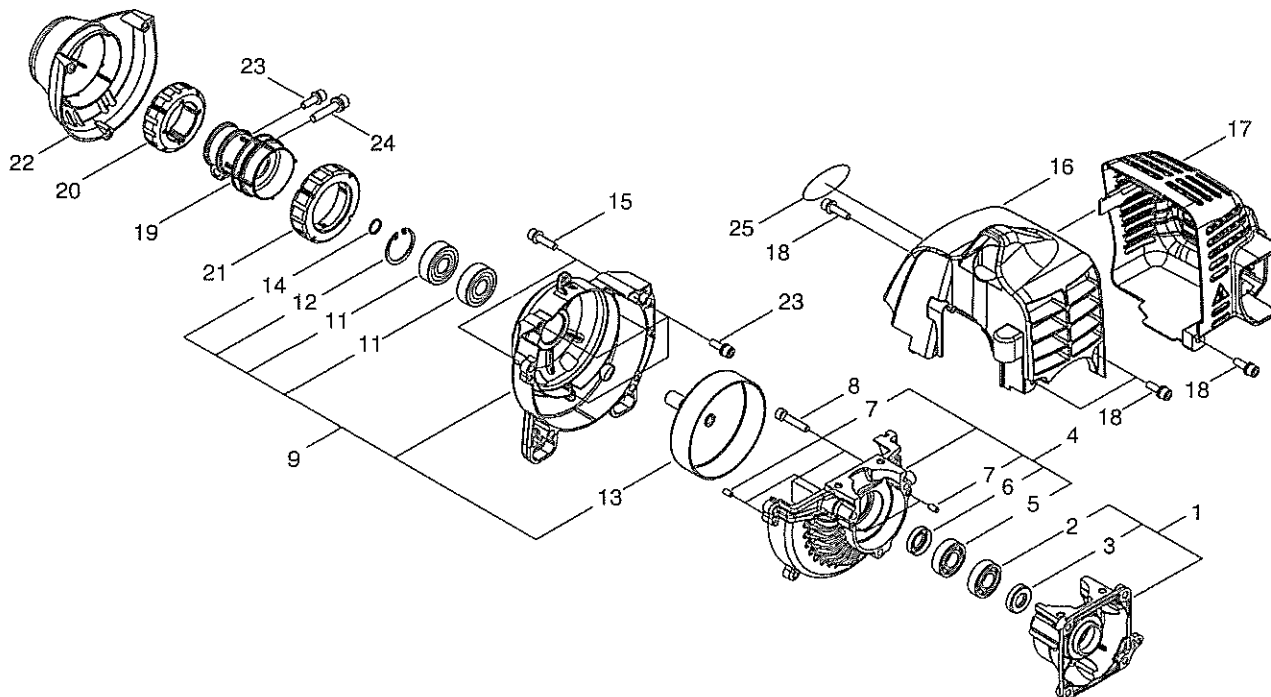

KEY	LV	PART NUMBER	Q'TY	DESCRIPTION	REMARKS
1		A030-000211	1	MUFFLER ASY	
2	+	A313-001281	1	GUIDE, EXHAUST	
3	+	A313-001230	1	TAIL PLATE	
4	+	A310-000170	1	SCREEN	
5	+	V104-001270	1	GASKET	
6	+	900283-04008	5	SCREW 4*8	
7		V104-001280	1	GASKET	
8		91109-05055	2	BOLT	
9		900604-00005	2	WASHER 5 SUS	
10		900105-05012	1	BOLT, H.S. 5*12	

KEY	LV	PART NUMBER	Q'TY	DESCRIPTION	REMARKS
1		P021-028130	1	CRANKCASE,S COMP	
2	+	V592-000330	1	BEARING, BALL	
3	+	V505-000090	1	OIL SEAL	
4		P021-028140	1	CRANKCASE,M COMP	
5	+	V592-000330	1	BEARING, BALL	
6	+	V505-000090	1	OIL SEAL	
7	+	V622-000040	4	ROLLER	
8		900105-05025	3	BOLT, H.S. 5*25	
9		P021-036850	1	FAN COVER ASY	
11	+	94002-36001	2	BEARING, BALL	
12	+	92424-28000	1	SNAP RING	
13	+	A556-000790	1	CLUTCH DRUM	
14	+	V583-000170	1	SNAP RING	
15		V203-000350	2	BOLT SPW	
16		A160-001550	1	CYLINDER COVER	
17		A320-000691	1	COVER,MUFFLER	
18		V203-000760	4	BOLT ADHESIVE	
19		A575-000270	1	JOINT	
20		V423-000040	1	FRONT CUSHION	
21		V423-000050	1	REAR CUSHION	
22		A575-000490	1	FIXTURE,MAIN PIPE	
23		V203-000590	4	BOLT SPW	
24		V204-000410	1	BOLT SPW	
25		X504-006270	1	LABEL,BRAND	

KEY	LV	PART NUMBER	Q'TY	DESCRIPTION	REMARKS
1		A010-000031	1	PISTON,ASM	
2	+	A101-000340	2	PISTON RING	
3	+	V607-000020	1	PISTON PIN	
4	+	V580-000090	2	SNAP RING	
5	+	V554-000010	1	NEEDLE BEARING	
6	+	V392-000020	2	THRUST WASHER	
7		A011-000800	1	CRANKSHAFT	

KEY	LV	PART NUMBER	Q'TY	DESCRIPTION	REMARKS
1		A056-000450	1	CLUTCH SHOE ASSY	
2	+	A552-000120	1	CLUTCH BOSS	
3	+	A555-000130	4	CLUTCH SHOE	
4	+	A566-000150	4	SPRING	
5	+	A551-000120	1	PLATE	
6	+	A557-000120	2	CLUTCH BOLT	
7	+	V203-000880	2	ŠCŘEV FLAT	