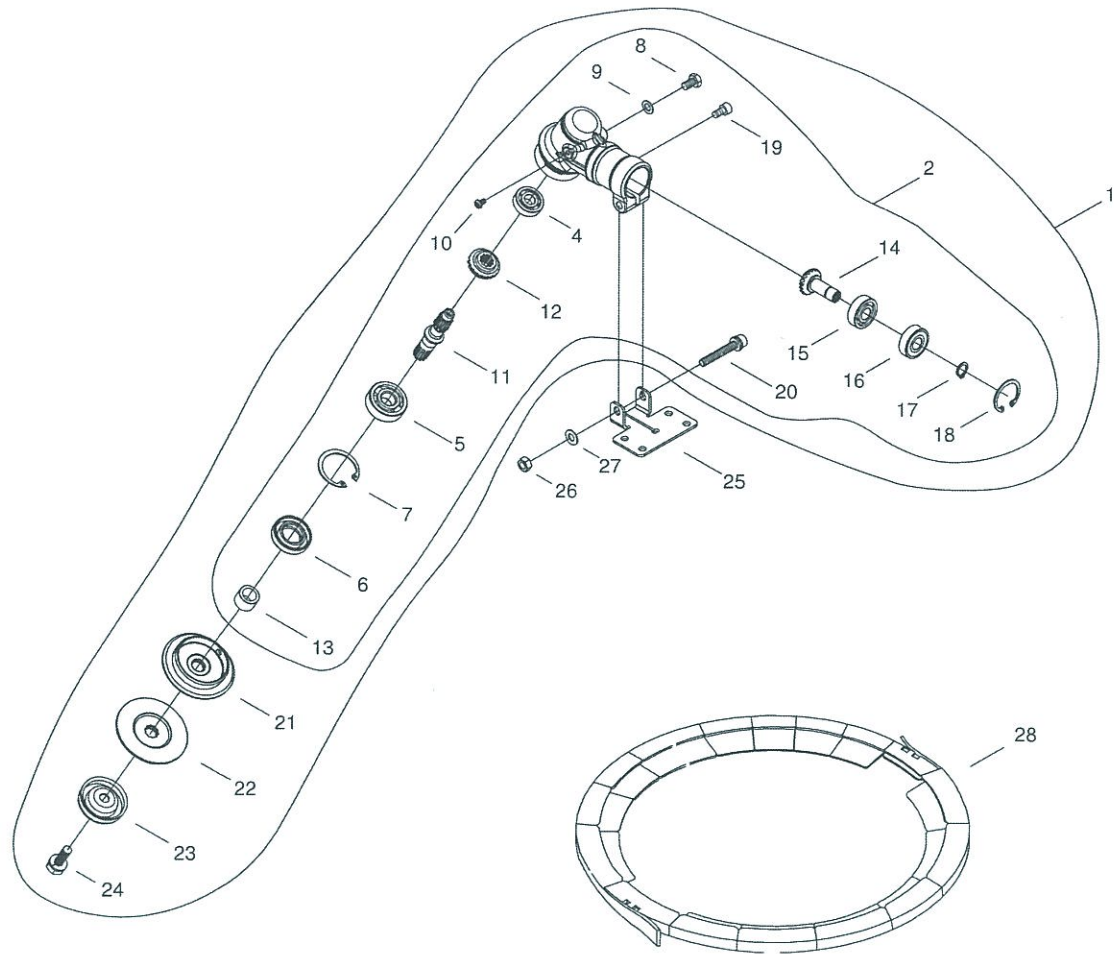

KEY	LV	PART NUMBER	Q'TY	DESCRIPTION	REMARKS
1		P021-027350	1	GEAR CASE ASSY	
2	+	P021-027300	1	GEAR CASE SUBASSY	
4	++	900800-00609	1	BEARING, BALL 609	
5	++	900810-06201	1	BEARING, BALL 6201	
6	++	V510-000000	1	OIL SEAL	
7	++	92424-32000	1	SNAP RING	
8	++	91030-06010	1	BOLT	
9	++	900600-00006	1	WASHER 6	
10	++	91578-04006	1	SCREW	
11	++	C534-000580	1	GEAR SHAFT	
12	++	V651-000480	1	BEVEL GEAR	
13	++	V356-000500	1	COLLAR	
14	++	V651-000490	1	BEVEL PINION	
15	++	900800-06000	1	BEARING, BALL 6000	
16	++	900804-06000	1	BEARING, BALL	
17	++	92423-10000	1	SNAP RING	
18	++	92424-26000	1	SNAP RING	
19	++	900105-05010	1	BOLT, H.S. 5*10	
20	++	V204-000450	1	BOLT SPW	
21	+	C535-000710	1	HOLDER	
22	+	C535-000720	1	HOLDER	
23	+	C535-000730	1	BOLT GUARD	
24	+	V205-000940	1	BOLT,8	
25		C551-000050	1	LOWER CLAMP	
26		900500-00006	1	NUT 6	
27		900603-00006	1	WASHER 6	
28		P021-034750	1	BLADE COVER