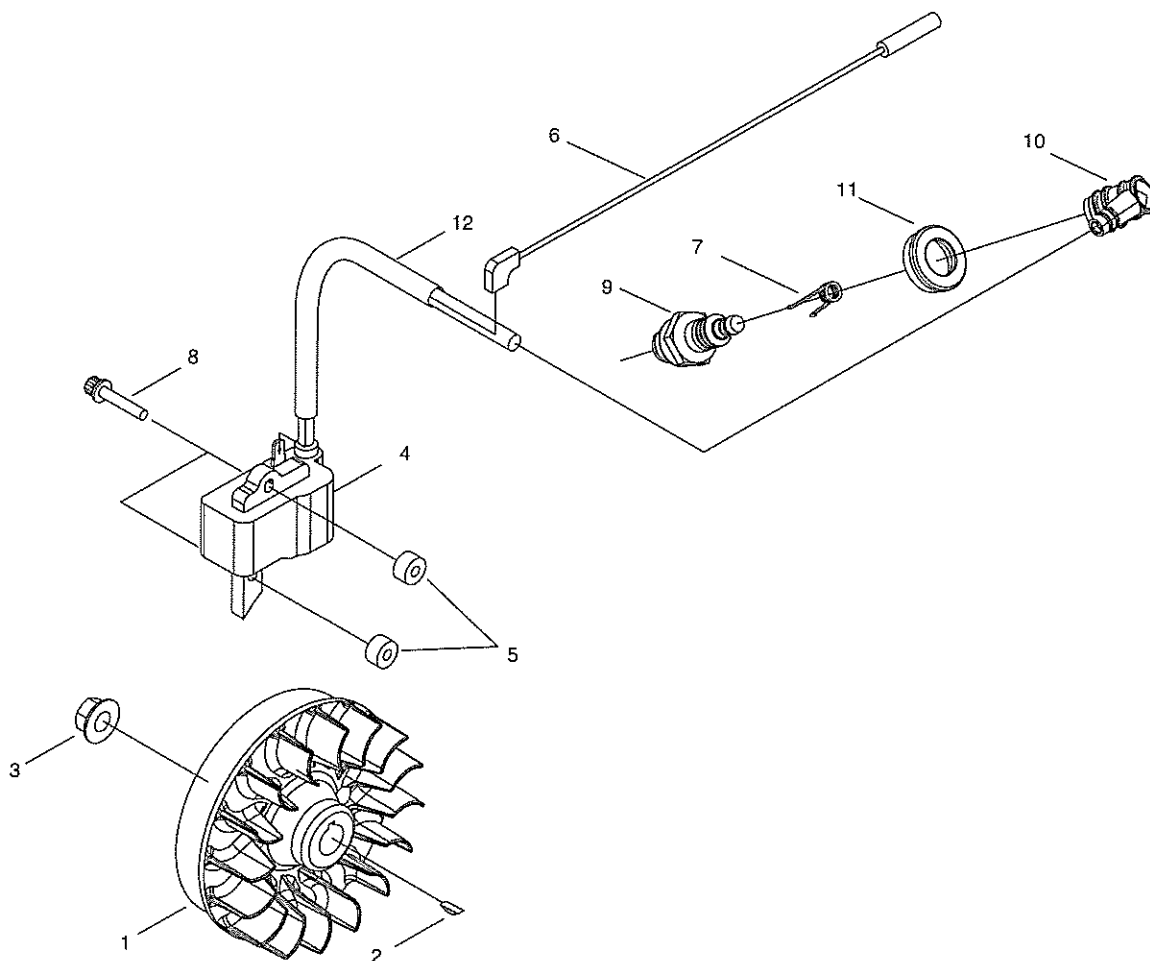

KEY	LV	PART NUMBER	Q'TY	DESCRIPTION	REMARKS
1		A030-000211	1	MUFFLER ASY	
2	+	A313-001281	1	GUIDE, EXHAUST	
3	+	A313-001230	1	TAIL PLATE	
4	+	A310-000170	1	SCREEN	
5	+	V104-001270	1	GASKET	
6	+	900283-04008	5	SCREW 4*8	
7		V104-001280	1	GASKET	
8		91109-05055	2	BOLT	
9		900604-00005	2	WASHER 5 SUS	
10		900105-05012	1	BOLT, H.S. 5*12	

KEY	LV	PART NUMBER	Q'TY	DESCRIPTION	REMARKS
1		P021-028130	1	CRANKCASE,S COMP	
2	+	V592-000330	1	BEARING, BALL	
3	+	V505-000090	1	OIL SEAL	
4		P021-028140	1	CRANKCASE,M COMP	
5	+	V592-000330	1	BEARING, BALL	
6	+	V505-000090	1	OIL SEAL	
7	+	V622-000040	4	ROLLER	
8		900105-05025	3	BOLT, H.S. 5*25	
9		P021-036850	1	FAN COVER ASY	
11	+	94002-36001	2	BEARING, BALL	
12	+	92424-28000	1	SNAP RING	
13	+	A556-000790	1	CLUTCH DRUM	
14	+	V583-000170	1	SNAP RING	
15		V203-000350	2	BOLT SPW	
16		A160-001550	1	CYLINDER COVER	
17		A320-000691	1	COVER,MUFFLER	
18		V203-000760	4	BOLT ADHESIVE	
19		A575-000270	1	JOINT	
20		V423-000040	1	FRONT CUSHION	
21		V423-000050	1	REAR CUSHION	
22		A575-000490	1	FIXTURE,MAIN PIPE	
23		V203-000590	4	BOLT SPW	
24		V204-000410	1	BOLT SPW	
25		X504-006270	1	LABEL,BRAND	

KEY	LV	PART NUMBER	Q'TY	DESCRIPTION	REMARKS
1		A010-000031	1	PISTON,ASM	
2	+	A101-000340	2	PISTON RING	
3	+	V607-000020	1	PISTON PIN	
4	+	V580-000090	2	SNAP RING	
5	+	V554-000010	1	NEEDLE BEARING	
6	+	V392-000020	2	THRUST WASHER	
7		A011-000800	1	CRANKSHAFT	

KEY	LV	PART NUMBER	Q'TY	DESCRIPTION	REMARKS
1		A056-000450	1	CLUTCH SHOE ASSY	
2	+	A552-000120	1	CLUTCH BOSS	
3	+	A555-000130	4	CLUTCH SHOE	
4	+	A566-000150	4	SPRING	
5	+	A551-000120	1	PLATE	
6	+	A557-000120	2	CLUTCH BOLT	
7	+	V203-000880	2	ŠCŘEV FLAT	