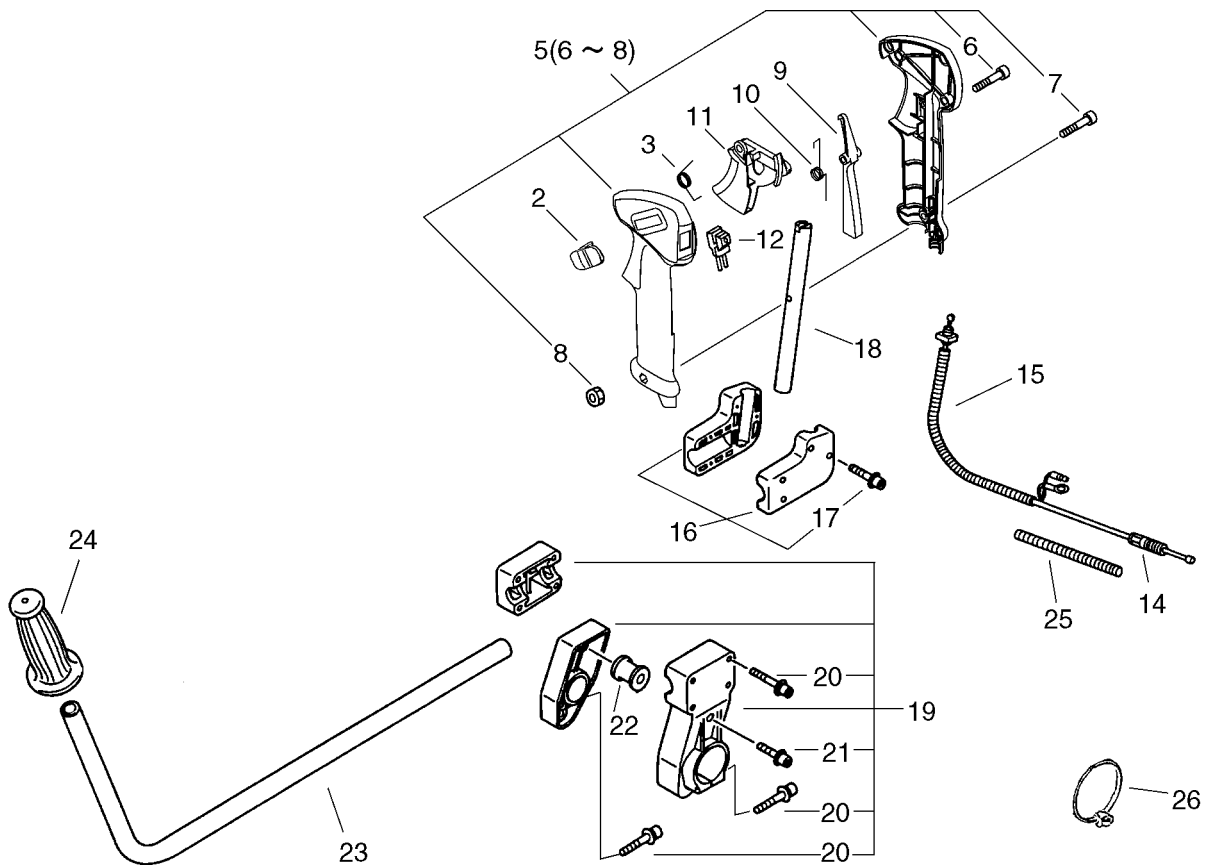

KEY	LV	PART NUMBER	Q'TY	DESCRIPTION	REMARKS
3		X504-001000	1	LABEL, BRAND	
4		91118-05022	4	BOLT	
5		A050-000140	1	STARTER, RECOIL	
7	+	177220-06230	1	SPRING, REWIND	
8	+	177215-06230	1	DRUM, STARTER	
9	+	177226-06230	1	ROPE, STARTER	
10	+	177227-05530	1	GUIDE, ROPE	
11	+	177234-54430	1	SPRING, RETURN	
12	+	177218-54430	1	PAWL, STARTER	
13	+	177228-11120	1	GRIP, STARTER	
14	+	177233-54430	1	SPRING, FRICTION	
15	+	177211-06230	1	PLATE, FRICTION	
16	+	900100-06012	1	BOLT 6*12	
18		101511-54431	1	COVER, FAN	
19		V485-000160	1	LEAD	
22		900162-05022	2	BOLT, H.S. 5*22	
23		159012-01620	1	CAP, SPARK PLUG	
24		159011-03432	1	COIL, SPARK PLUG	
25		A425-000000	1	SPARKPLUG	
26		A409-000221	1	ROTOR, MAGNETO	
27		900517-00010	1	NUT	
28		V475-001610	1	TUBE	
29		150623-16130	1	TUBE	
30		175000-54431	1	CLUTCH ASSY	

KEY	LV	PART NUMBER	Q'TY	DESCRIPTION	REMARKS
31	+	175016-54430	1	HUB, CLUTCH	
32	+	175014-11231	4	WASHER, CLUTCH	
33	+	175009-54430	2	SHOE, CLUTCH	
36	++	175030-54430	2	METAL	
34	+	175018-54430	1	SPRING, CLUTCH	
35	+	175046-54430	2	SHAFT, CLUTCH	
39		A411-000191	1	COIL, IGNITION	
40		A410-000000	1	COIL, EXCITER	
41		162010-04561	1	LEAD, GROUND	
42		V485-000510	1	LEAD	
43		V475-003570	1	TUBE	
44		178016-47430	1	TUBE	

KEY	LV	PART NUMBER	Q'TY	DESCRIPTION	REMARKS
5		610011-51530	1	SHAFT, DRIVE	
6		890617-43130	1	LABEL, CAUTION	
8		C050-000610	1	PIPE, MAIN	
11		P021-012710	1	HOOK	
12	+	91118-05020	1	BOLT	
14		P021-017450	1	PIPE	
20		91118-05035	1	BOLT	
21		A570-000170	1	CASE, CLUTCH	
22		91118-05030	2	BOLT	
23		900701-00015	1	CIRCLIP 15	
24		900819-06202	2	BEARING, BALL 6202	
25		900702-00035	1	CIRCLIP 35	
26		175005-54430	1	DRUM, CLUTCH	
27		305110-54430	1	STAND	
28		91118-05020	2	BOLT	
29		91118-05025	4	BOLT	
30		100905-51530	2	CUSHION	
31		A575-000160	1	FIXTURE, MAIN PIPE	
32		91118-05014	4	BOLT	
35		C062-000320	1	HARNESS, SHOULDER	