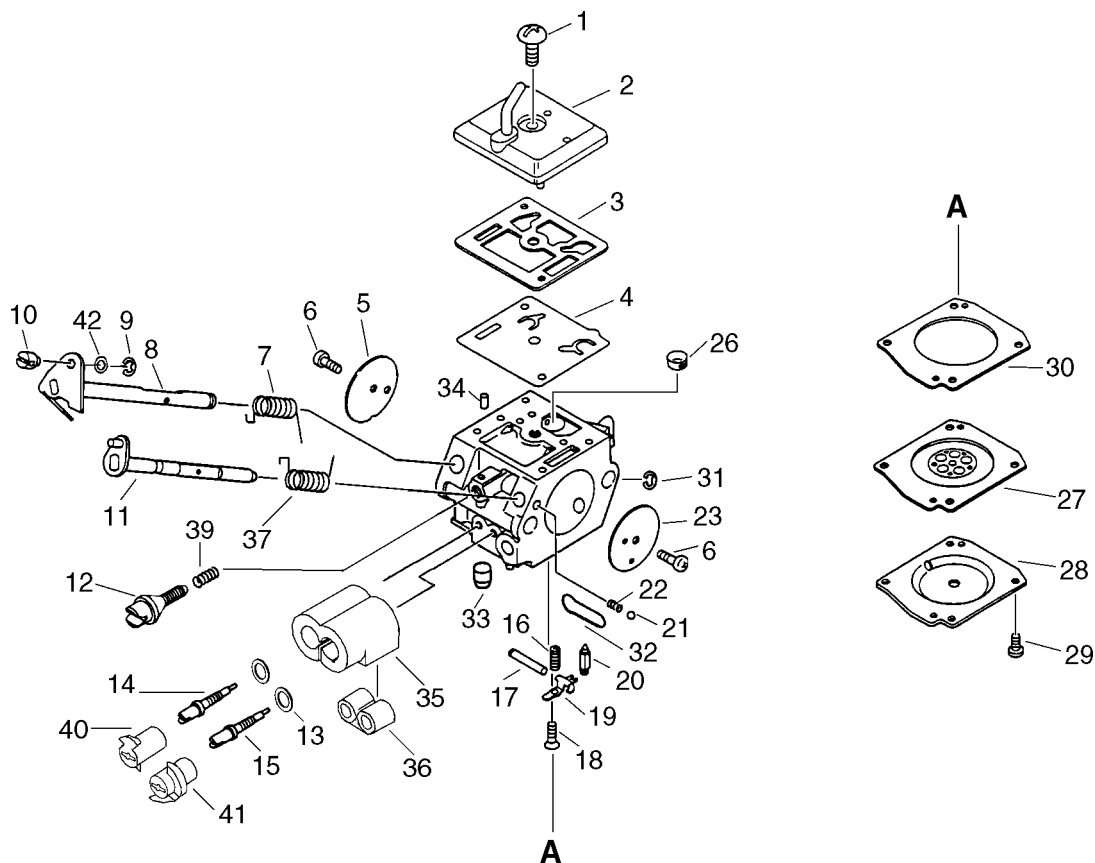

KEY	LV	PART NUMBER	Q'TY	DESCRIPTION	REMARKS
23	+	125332-33330	1	VALVE, CHOKE	
26	+	125326-08360	1	STRAINER	
27	+	125341-54430	1	DIAPHRAGM	
28	+	P005-001850	1	COVER, DIAPHRAGM	
29	+	125344-52130	4	SCREW	
30	+	P005-001440	1	GASKET, METERING	
31	+	125327-15130	1	CLIP	
32	+	125345-15130	1	PLUG, WELCH	
33	+	P005-001470	1	NOZZLE, CHECK VALVE	
34	+	125378-13930	1	PIECE, FRICTION	
35	+	P005-001510	1	RETAINER, LIMIT CAP	
36	+	P005-001500	1	SCREW, BOOT ADJUST	
37	+	P005-001560	1	SPRING, CHOKE RETURN	
39	+	125333-08560	1	SPRING, ADJUST SCREW	
40	+	P005-001530	1	LIMITER, TEMPER	
41	+	P005-001520	1	LIMITER, TEMPER	
42	+	P005-001870	1	WASHER