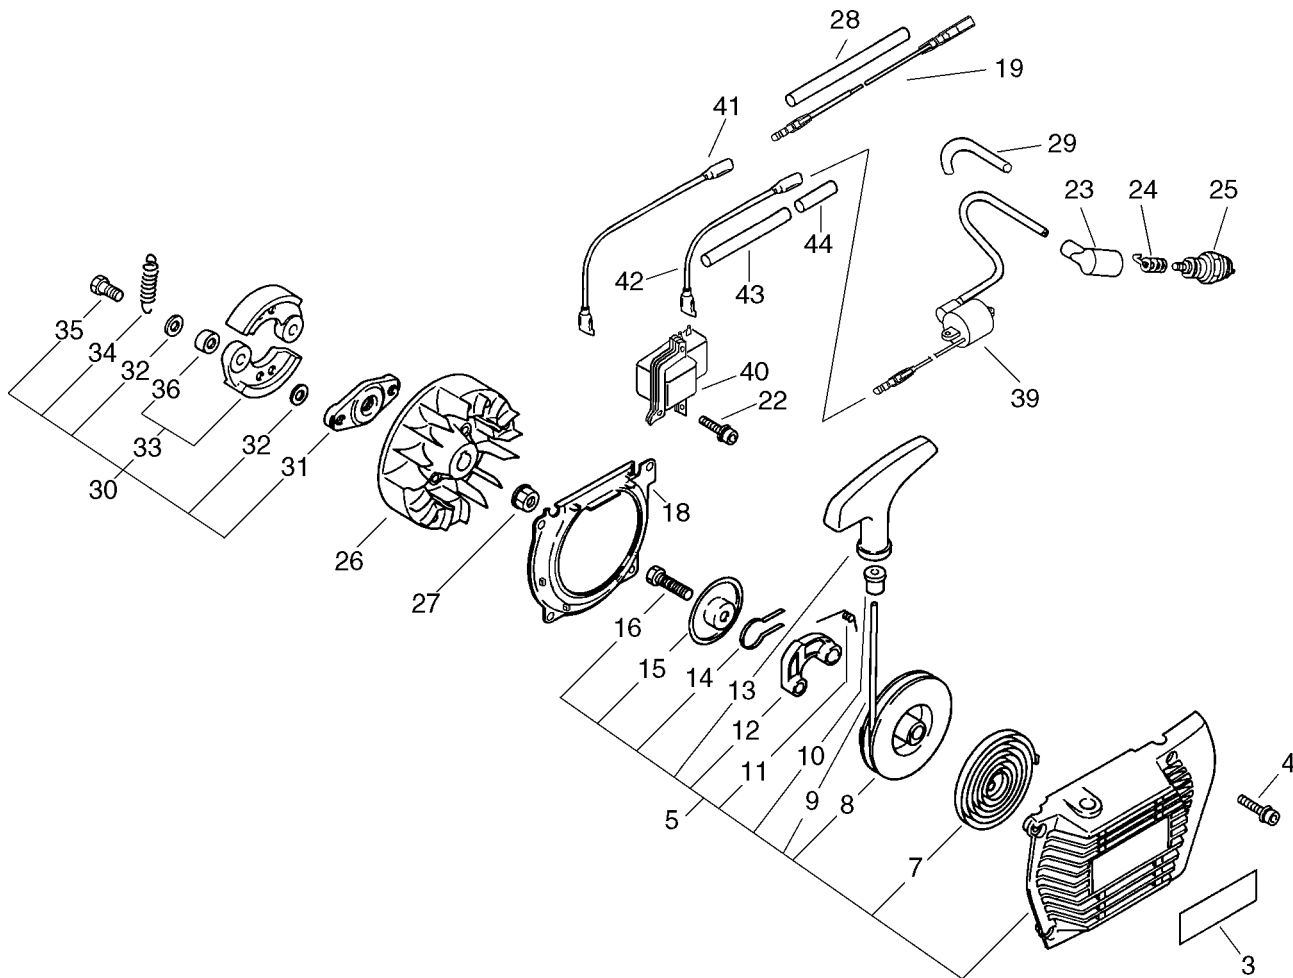

shindaiwa

PARTS CATALOGUE

CLEARING SAW

CL590

CE

KEY	LV	PART NUMBER	Q'TY	DESCRIPTION	REMARKS
1		900162-05022	4	BOLT, H.S. 5*22	
2		101010-54430	1	GASKET, CYL. BASE	
3		91118-05022	4	BOLT	
6		A130-000590	1	CYLINDER	
7		P021-007300	1	PISTON KIT	
8	+	100011-32330	2	RING, PISTON	
9	+	100013-54430	1	PIN, PISTON	
10	+	100015-00120	2	CIRCLIP, PISTON PIN	
11	+	100012-12331	1	BEARING, NEEDLE	
12		100100-54432	1	CRANKSHAFT	
13		900323-03014	1	KEY WOODRUFF	
14		900105-05016	1	BOLT, H.S. 5*16	
15		178112-54432	1	HOLDER, THROTTLE WIRE	
20		P021-017430	1	SET, CRANKCASE	
21	+	100212-19830	1	OILSEAL	
22	+	100215-03930	2	PIN, DOWEL	
23	+	900810-36202	2	BEARING, BALL 6202	
24	+	100242-54430	1	GASKET, CRANKCASE	
25	+	900162-05035	4	BOLT, H.S. 5*35	
26	+	100213-02830	1	OILSEAL	
27	+	900702-00035	1	CIRCLIP 35	
28		P021-017440	1	COVER, CYLINDER	
29	+	900330-40298	1	PIN 4*29.8	
30	+	163890-38330	1	BOLT, 5	

KEY	LV	PART NUMBER	Q'TY	DESCRIPTION	REMARKS
31	+	A429-000050	1	COVER,CAP	
32	+	178510-54430	1	ROD, CHOKE	
33	+	900342-20010	1	PIN, SPRING 2*10	
34	+	178522-54430	1	END, LEVER	
40		178215-54431	1	GROMMET	
41		X503-009880	1	LABEL,MODEL	
42		V541-000110	1	SEAL	
43		V541-000120	1	SEAL	
44		V152-001420	1	PLATE,ANGLE	
45		900253-04016	2	SCREW 4*16	

KEY	LV	PART NUMBER	Q'TY	DESCRIPTION	REMARKS
31	+	175016-54430	1	HUB, CLUTCH	
32	+	175014-11231	4	WASHER, CLUTCH	
33	+	175009-54430	2	SHOE, CLUTCH	
36	++	175030-54430	2	METAL	
34	+	175018-54430	1	SPRING, CLUTCH	
35	+	175046-54430	2	SHAFT, CLUTCH	
39		A411-000191	1	COIL, IGNITION	
40		A410-000000	1	COIL, EXCITER	
41		162010-04561	1	LEAD, GROUND	
42		V485-000510	1	LEAD	
43		V475-003570	1	TUBE	
44		178016-47430	1	TUBE	