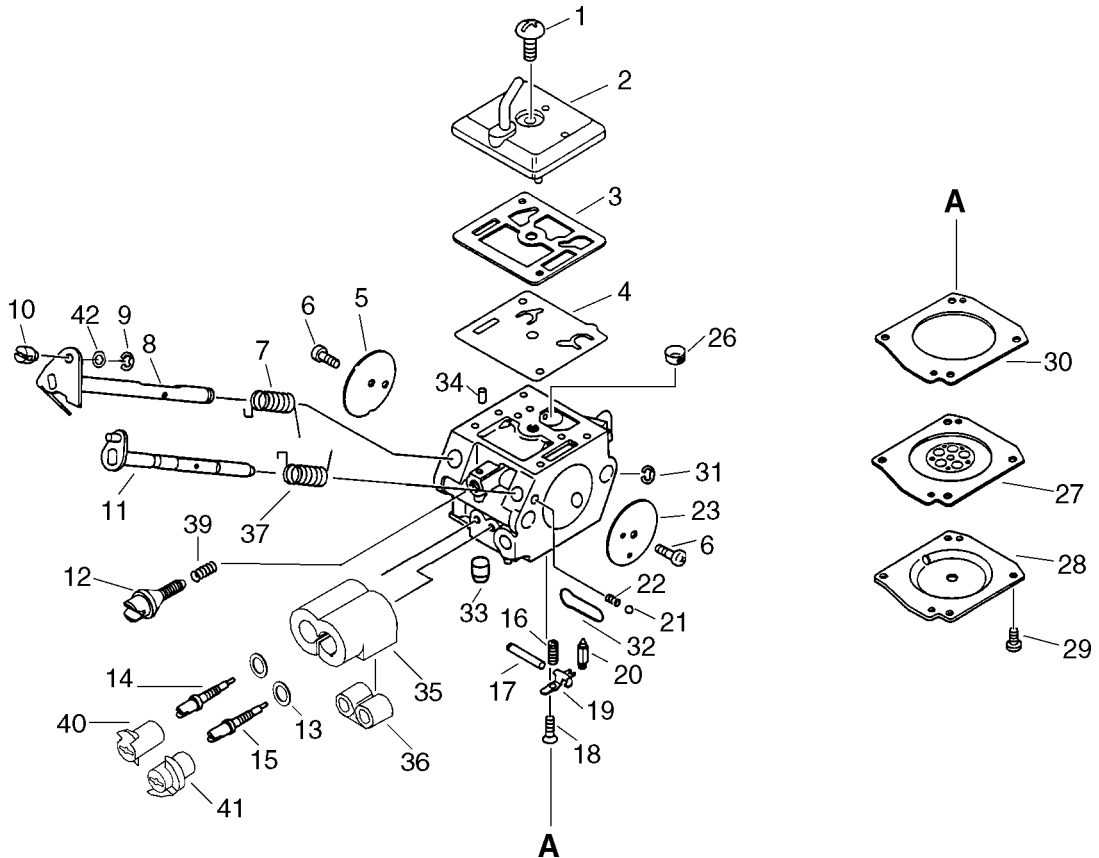

KEY	LV	PART NUMBER	Q'TY	DESCRIPTION	REMARKS
		A021-000951	1	CARBURETOR,DIAPHRAGM	
1	+	125310-13930	1	SCREW	
2	+	125324-54430	1	COVER, PUMP	
3	+	P005-001430	1	GASKET, PUMP	
4	+	P005-001420	1	DIAPHRAGM, PUMP	
5	+	125316-54430	1	VALVE, THROTTLE	
6	+	125314-51230	2	SCREW	
7	+	125313-54430	1	SPRING, THRT. RETURN	
8	+	P005-001610	1	SHAFT ASY,THROTTLE	
9	+	125327-13930	1	CLIP	
10	+	P005-001860	1	SWIVEL	
11	+	P005-001490	1	SHAFT, CHOKE	
12	+	P005-001480	1	SCREW,THROTTLEADJUST	
13	+	125353-20560	2	WASHER	
14	+	P005-001460	1	SCREW, IDLE MIXTURE	
15	+	P005-001450	1	SCREW,MAIN MIXTURE	
16	+	125322-11520	1	SPRING, COIL	
17	+	125338-13930	1	PIN, METERING ARM	
18	+	125339-13930	1	SCREW	
19	+	125323-08260	1	ARM, VALVE	
20	+	125337-08260	1	VALVE, INLET NEEDLE	
21	+	125336-33330	1	BALL, STEEL	
22	+	125335-33330	1	SPRINGT, FRICTION