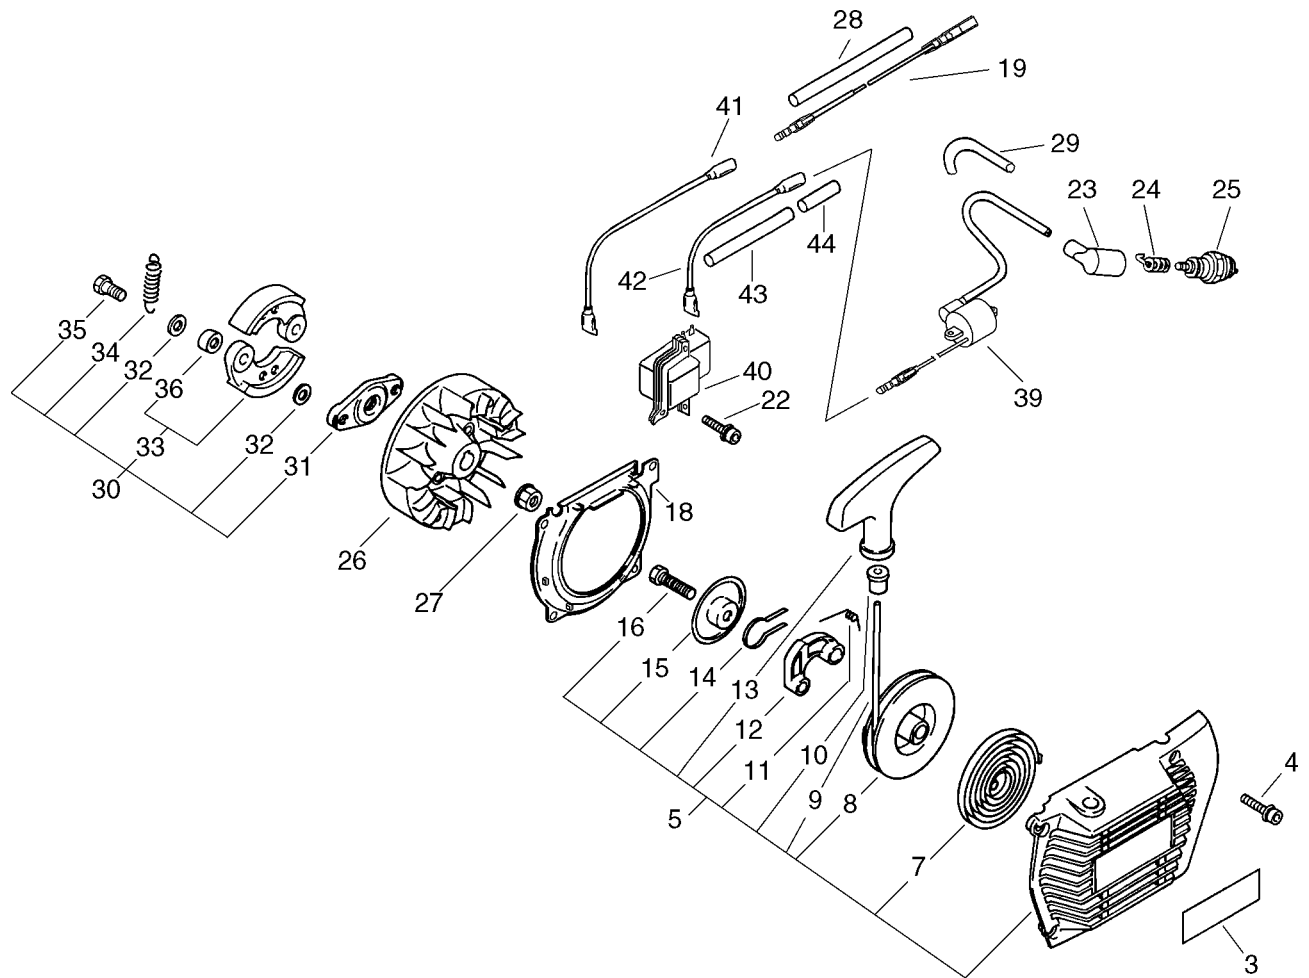

shindaiwa

PARTS CATALOGUE

CLEARING SAW

CL590

CE

KEY	LV	PART NUMBER	Q'TY	DESCRIPTION	REMARKS
1		900162-05022	4	BOLT, H.S. 5*22	
2		101010-54430	1	GASKET, CYL. BASE	
3		91118-05022	4	BOLT	
6		A130-000590	1	CYLINDER	
7		P021-007300	1	PISTON KIT	
8	+	100011-32330	2	RING, PISTON	
9	+	100013-54430	1	PIN, PISTON	
10	+	100015-00120	2	CIRCLIP, PISTON PIN	
11	+	100012-12331	1	BEARING, NEEDLE	
12		100100-54432	1	CRANKSHAFT	
13		900323-03014	1	KEY WOODRUFF	
14		900105-05016	1	BOLT, H.S. 5*16	
15		178112-54432	1	HOLDER, THROTTLE WIRE	
20		P021-017430	1	SET, CRANKCASE	
21	+	100212-19830	1	OILSEAL	
22	+	100215-03930	2	PIN, DOWEL	
23	+	900810-36202	2	BEARING, BALL 6202	
24	+	100242-54430	1	GASKET, CRANKCASE	
25	+	900162-05035	4	BOLT, H.S. 5*35	
26	+	100213-02830	1	OILSEAL	
27	+	900702-00035	1	CIRCLIP 35	
28		P021-017440	1	COVER, CYLINDER	
29	+	900330-40298	1	PIN 4*29.8	
30	+	163890-38330	1	BOLT, 5	

KEY	LV	PART NUMBER	Q'TY	DESCRIPTION	REMARKS
31	+	A429-000050	1	COVER,CAP	
32	+	178510-54430	1	ROD, CHOKE	
33	+	900342-20010	1	PIN, SPRING 2*10	
34	+	178522-54430	1	END, LEVER	
40		178215-54431	1	GROMMET	
41		X503-009880	1	LABEL,MODEL	
42		V541-000110	1	SEAL	
43		V541-000120	1	SEAL	
44		V152-001420	1	PLATE,ANGLE	
45		900253-04016	2	SCREW 4*16	

KEY	LV	PART NUMBER	Q'TY	DESCRIPTION	REMARKS
31	+	175016-54430	1	HUB, CLUTCH	
32	+	175014-11231	4	WASHER, CLUTCH	
33	+	175009-54430	2	SHOE, CLUTCH	
36	++	175030-54430	2	METAL	
34	+	175018-54430	1	SPRING, CLUTCH	
35	+	175046-54430	2	SHAFT, CLUTCH	
39		A411-000191	1	COIL, IGNITION	
40		A410-000000	1	COIL, EXCITER	
41		162010-04561	1	LEAD, GROUND	
42		V485-000510	1	LEAD	
43		V475-003570	1	TUBE	
44		178016-47430	1	TUBE	