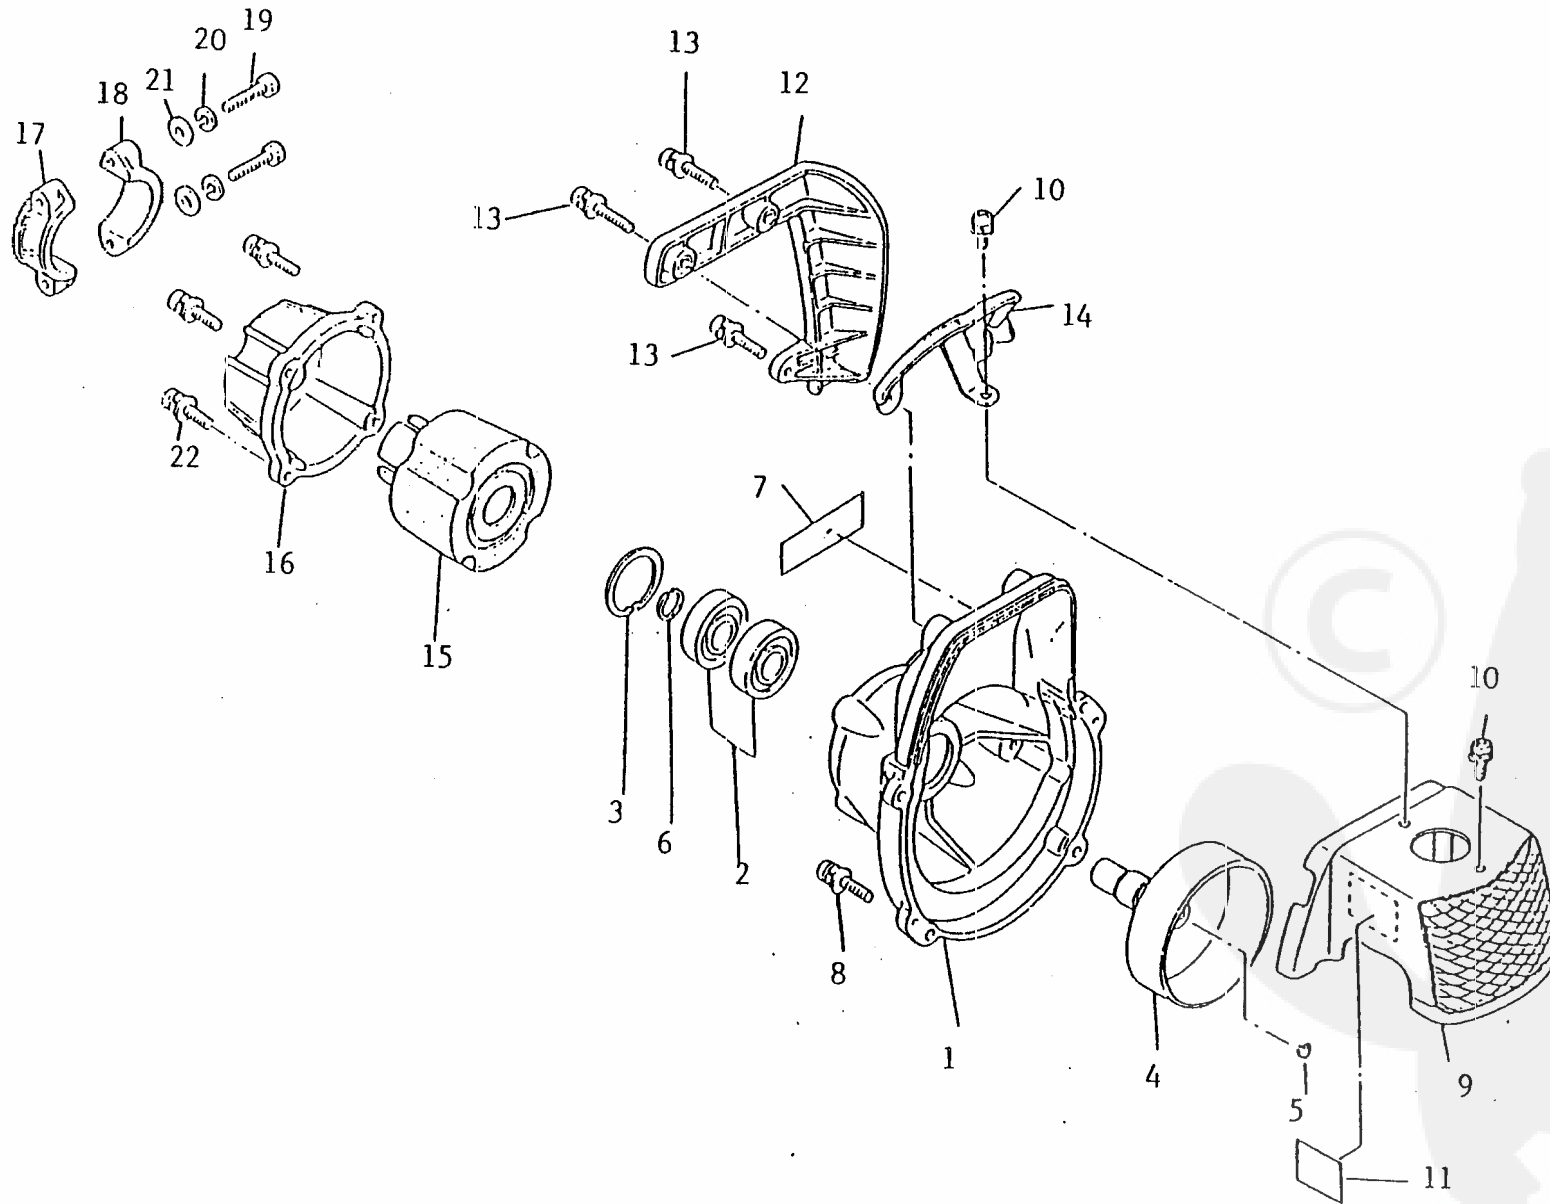

Re: Crankcase

<<BELGIUM-C25.000000>>

2. CRANKCASE

Ref No		Part Name	Part No	Q'ty
		CRANKCASE ASSY	70005-21002	1
2- 1	*	CRANKCASE-S	70005-21112	1
2- 2	*	CRANKCASE-M	70005-21120	1
2- 3	*	DOWEL PIN	20000-21140	4
2- 4	*	BEARING	02030-06201	2
2- 5	*	OIL SEAL	20000-21211	2
2- 6	*	BOLT	01020-05250	4

Re: Fan cover

<<BELGIUM-C25.000000>>

3 . F A N C O V E R

Ref No		Part Name	Part No	Q' ty
		FAN COVER SUB ASSY	70005-31102	1
3- 1	*	FAN COVER	70005-31112	1
3- 2	*	BEARING	02006-06001	2
3- 3	*	SNAP RING	02432-28120	1
	*	CLUTCH DRUM SET	20000-31190	1
3- 4	**	CLUTCH DRUM	20000-31121	1
3- 5	**	SNAP RING	20000-31160	1
3- 6	*	SNAP RING	20000-31140	1
3- 7	*	NAME PLATE	70005-31151	1
3- 8		SCREW	01213-05200	4
3- 9		CYLINDER COVER	70005-31210	1
3-10		SCREW	01213-05120	2
3-11		NUMBER PLATE	20000-21310	1
3-12		PROTECTOR SUB ASSY	20000-31300	1
3-13		SCREW	20000-31330	3
3-14		PROTECTOR, spark plug	20000-31342	1
		JOINT SUB ASSY	70005-31400	1
3-15	*	JOINT	20000-31412	1
3-16	*	CAP, joint	70005-31420	1
3-17		CLAMP-A	20000-31432	1
3-18		CLAMP-B	20000-31442	1
3-19		BOLT	01020-05250	2
3-20		SPRING WASHER	01600-05131	2
3-21		WASHER	01610-05080	2
3-22		SCREW	01213-05160	4

Re: Piston , Crankshaft

<<BELGIUM-C25.000u40>>

4 . P I S T O N
C R A N K S H A F T

Ref No		Part Name	Part No	Q' ty
4- 1		PISTON	20000-41111	1
4- 2		PISTON RING	20000-41210	2
4- 3		PISTON PIN	20000-41310	1
4- 4		SNAP RING	20000-41320	2
4- 5		NEEDLE BEARING-SE	20000-41330	1
4- 6		THRUST WASHER	20000-41341	2
4- 7		CRANKSHAFT ASSY	20000-42001	1
		CLUTCH SHOE ASSY	20000-51103	1
4- 8	*	CLUTCH SHOE	20000-51113	2
4- 9	*	CLUTCH BOLT	20000-51212	2
4-10	*	CLUTCH SPRING	20000-51220	1
4-11	*	WASHER	22100-71430	2