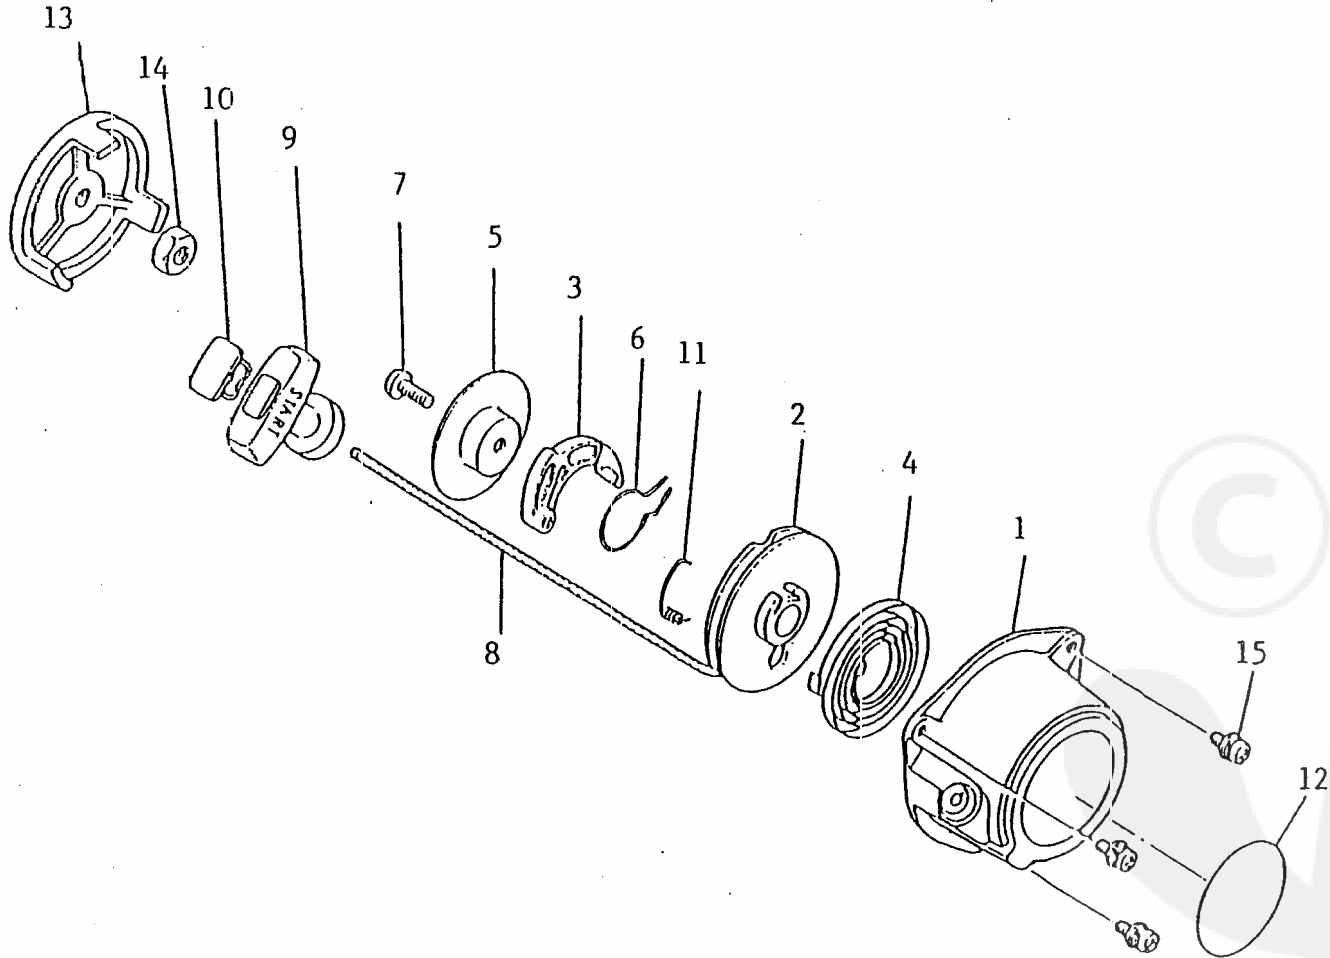

Re: Recoil starter

- 11 -