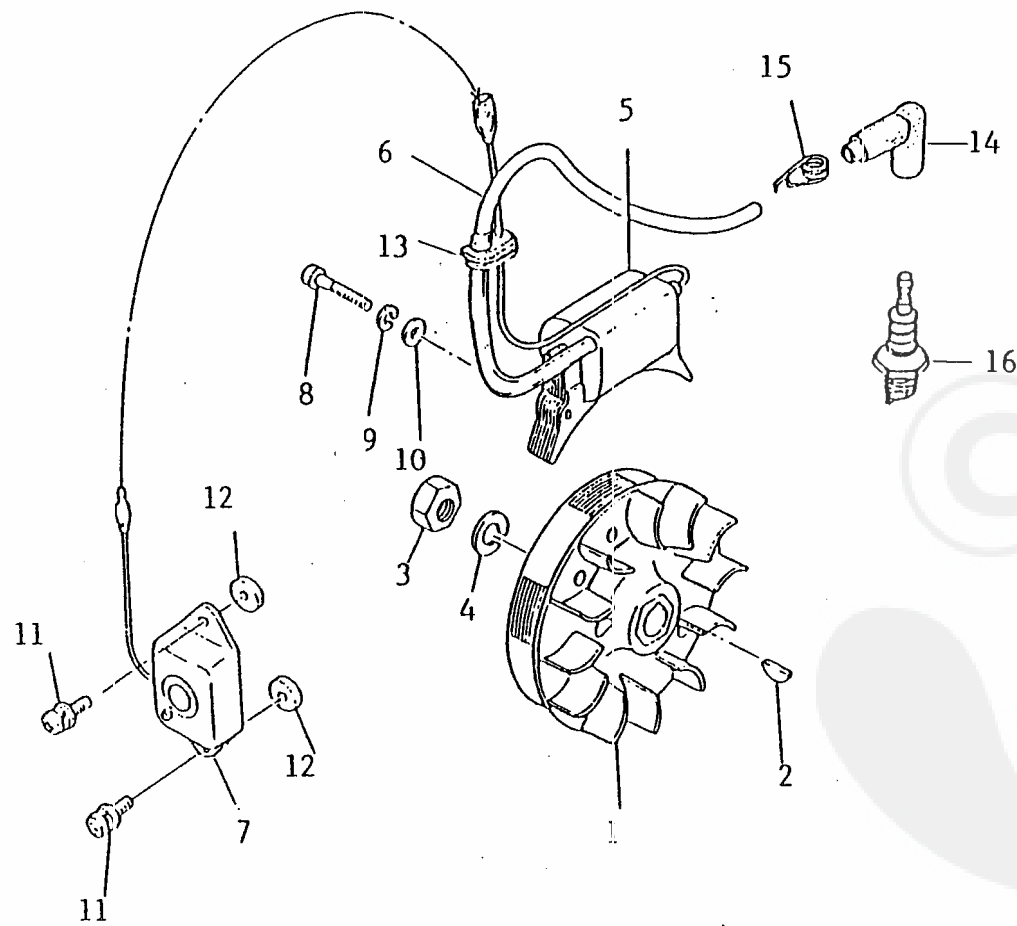

Re: Magneto

5 . M A G N E T O

Ref No	Part Name	Part No	Q' ty
5- 1	ROTOR	20000-71200	1
5- 2	WOODRUFF KEY	22100-43210	1
5- 3	NUT	22100-43231	1
5- 4	SPRING WASHER	01600-08201	1
5- 5	COIL	70000-71612	1
5- 6	VINYL TUBE	20000-71630	1
5- 7	UNIT	72920-71711	1
5- 8	BOLT	01020-04240	2
5- 9	SPRING WASHER	01600-04101	2
5-10	WASHER	01610-04050	2
5-11	SCREW	20000-31330	2
5-12	INSULATOR	20010-71830	2
5-13	GROMMET	20000-72111	1
5-14	PLUG CAP	22102-72220	1
5-15	SPRING, spark plug	20000-72230	1
5-16	SPARK PLUG	20000-73111	1