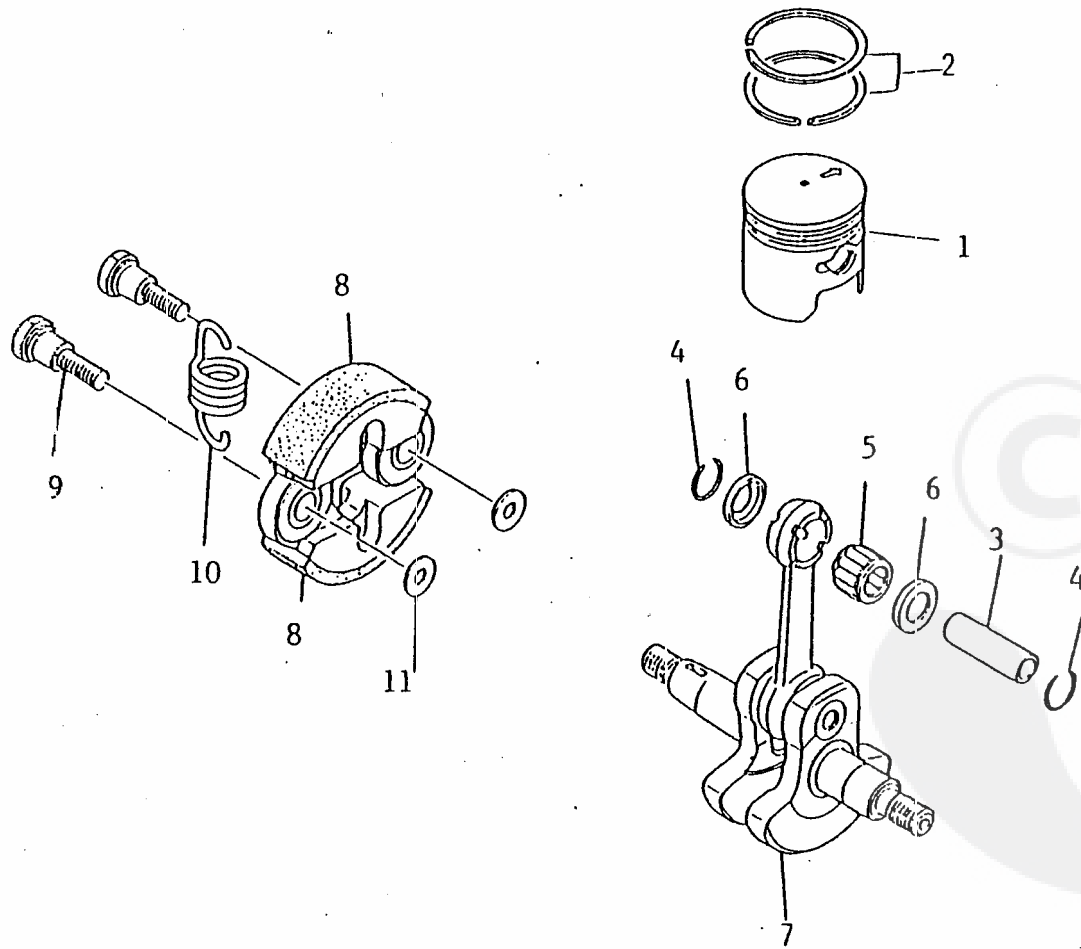

Re: Fan cover

<<BELGIUM-C25.000000>>

3 . F A N C O V E R

Ref No		Part Name	Part No	Q' ty
		FAN COVER SUB ASSY	70005-31102	1
3- 1	*	FAN COVER	70005-31112	1
3- 2	*	BEARING	02006-06001	2
3- 3	*	SNAP RING	02432-28120	1
	*	CLUTCH DRUM SET	20000-31190	1
3- 4	**	CLUTCH DRUM	20000-31121	1
3- 5	**	SNAP RING	20000-31160	1
3- 6	*	SNAP RING	20000-31140	1
3- 7	*	NAME PLATE	70005-31151	1
3- 8		SCREW	01213-05200	4
3- 9		CYLINDER COVER	70005-31210	1
3-10		SCREW	01213-05120	2
3-11		NUMBER PLATE	20000-21310	1
3-12		PROTECTOR SUB ASSY	20000-31300	1
3-13		SCREW	20000-31330	3
3-14		PROTECTOR, spark plug	20000-31342	1
		JOINT SUB ASSY	70005-31400	1
3-15	*	JOINT	20000-31412	1
3-16	*	CAP, joint	70005-31420	1
3-17		CLAMP-A	20000-31432	1
3-18		CLAMP-B	20000-31442	1
3-19		BOLT	01020-05250	2
3-20		SPRING WASHER	01600-05131	2
3-21		WASHER	01610-05080	2
3-22		SCREW	01213-05160	4

Re: Piston , Crankshaft

<<BELGIUM-C25.000u40>>

4 . P I S T O N
C R A N K S H A F T

Ref No		Part Name	Part No	Q' ty
4- 1		PISTON	20000-41111	1
4- 2		PISTON RING	20000-41210	2
4- 3		PISTON PIN	20000-41310	1
4- 4		SNAP RING	20000-41320	2
4- 5		NEEDLE BEARING-SE	20000-41330	1
4- 6		THRUST WASHER	20000-41341	2
4- 7		CRANKSHAFT ASSY	20000-42001	1
		CLUTCH SHOE ASSY	20000-51103	1
4- 8	*	CLUTCH SHOE	20000-51113	2
4- 9	*	CLUTCH BOLT	20000-51212	2
4-10	*	CLUTCH SPRING	20000-51220	1
4-11	*	WASHER	22100-71430	2