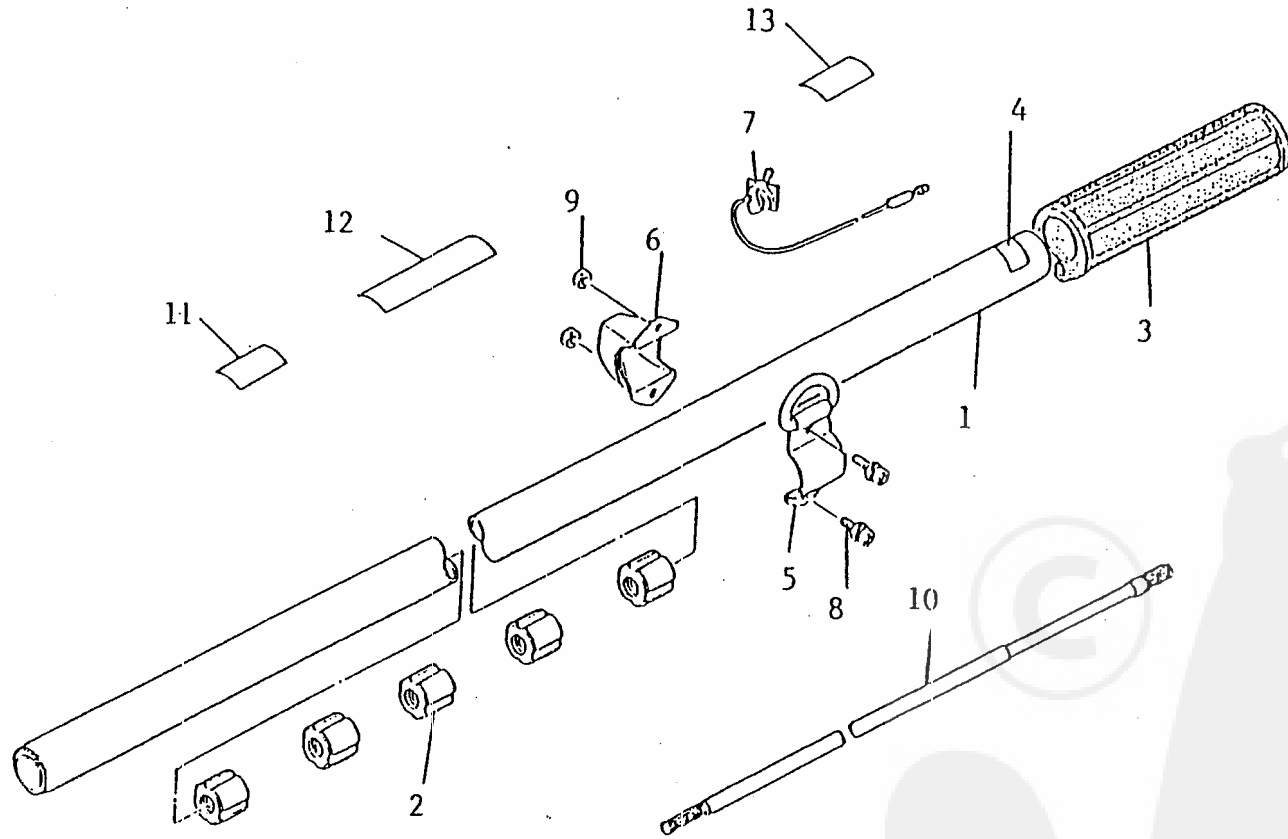

<<BELGIUM-C25.000081>>

Ref No	Part Name	Part No	Q'ty
8-21	CUSHION-A	20000-86122	1
8-22	STAND	20000-86151	1
8-23	BAND	20000-86160	1
8-24	SCREW	01213-05120	2
8-25	CUSHION-B	20000-86170	2

Re: Outer pipe

<<BELGIUM-C25.000090>>