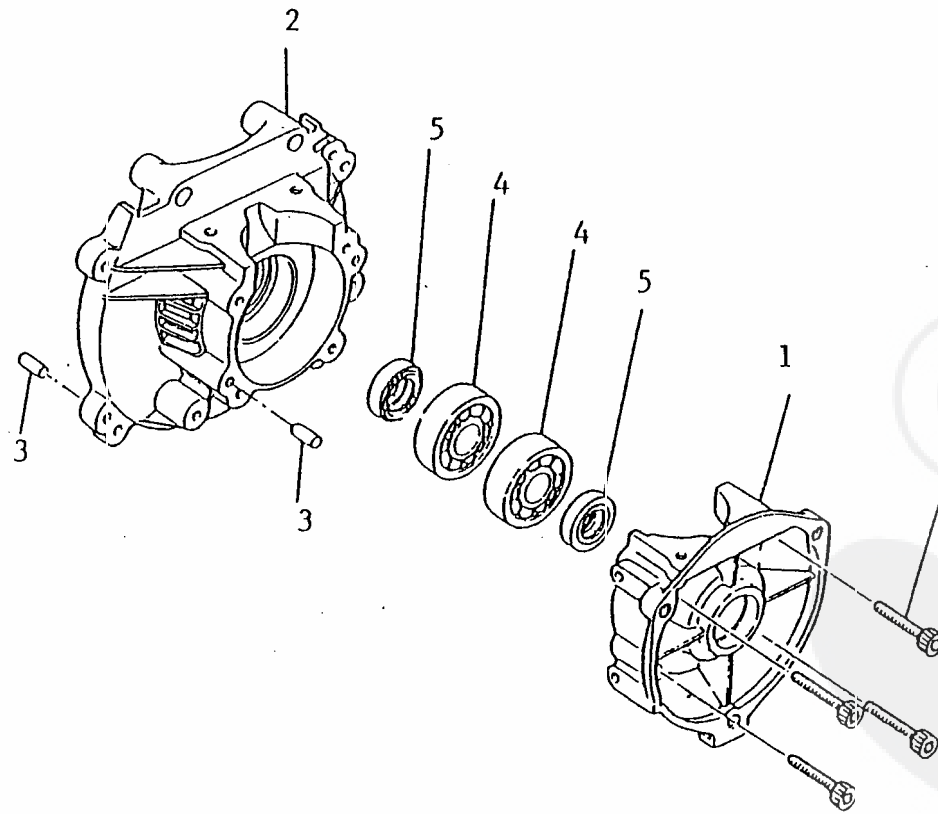

Re: Crankcase

<<BELGIUM-C25.000000>>

2. CRANKCASE

Ref No		Part Name	Part No	Q'ty
		CRANKCASE ASSY	70005-21002	1
2- 1	*	CRANKCASE-S	70005-21112	1
2- 2	*	CRANKCASE-M	70005-21120	1
2- 3	*	DOWEL PIN	20000-21140	4
2- 4	*	BEARING	02030-06201	2
2- 5	*	OIL SEAL	20000-21211	2
2- 6	*	BOLT	01020-05250	4