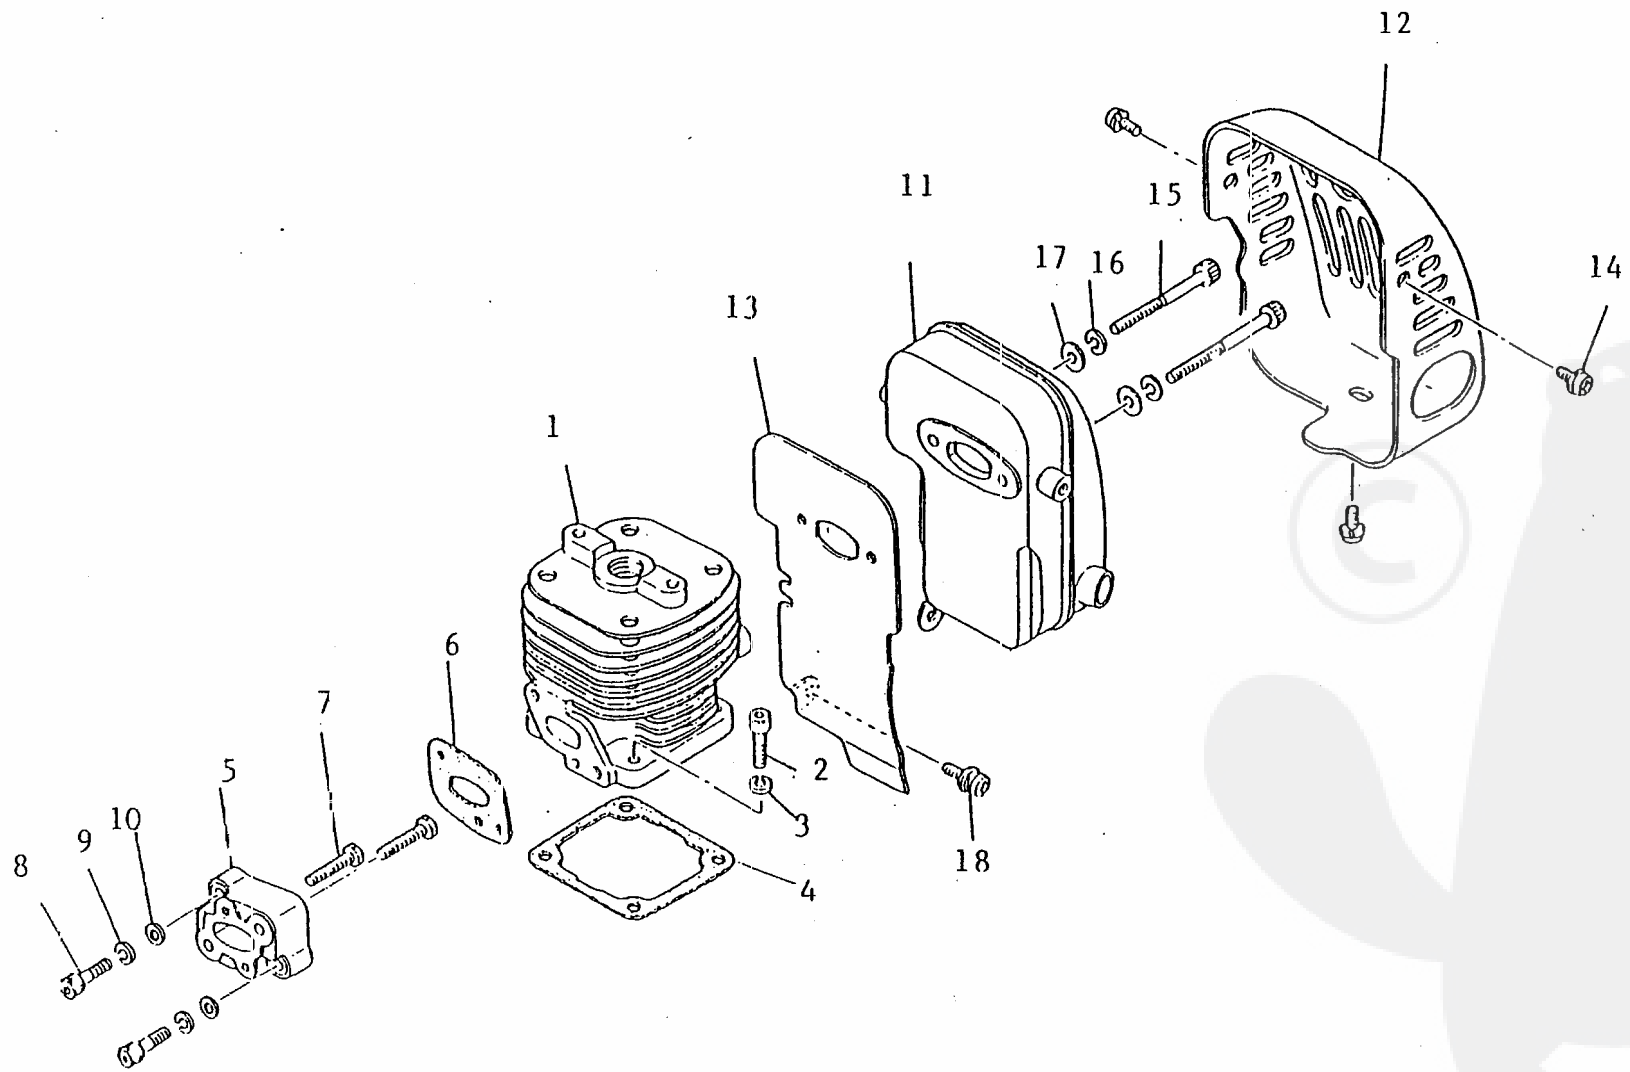

Re: Cylinder , Muffler

- 1 -

<<BELGIUM-C25.000..0>>

1 . C Y L I N D E R
M U F F L E R

Ref No		Part Name	Part No	Q' ty
1- 1		CYLINDER	20005-12110	1
1- 2		BOLT	01020-05180	4
1- 3		SPRING WASHER	01600-05131	4
1- 4		GASKET, cylinder	20000-12120	1
1- 5		INSULATOR	20000-12212	1
1- 6		GASKET, insulator	20000-12220	1
1- 7		BOLT	01010-05250	2
1- 8		BOLT	01020-05200	2
1- 9		SPRING WASHER	01600-05131	2
1-10		WASHER	01610-05080	2
		MUFFLER ASSY	70001-15000	1
1-11	*	MUFFLER	20044-15110	1
1-12	*	GUARD, muffler	70001-15120	1
1-13	*	GASKET, muffler	20000-15131	1
1-14	*	SCREW	01213-04080	3
1-15	*	BOLT	01020-05500	2
1-16	*	SPRING WASHER	01600-05131	2
1-17	*	WASHER	01610-05080	2
1-18	*	SCREW	01213-05120	1