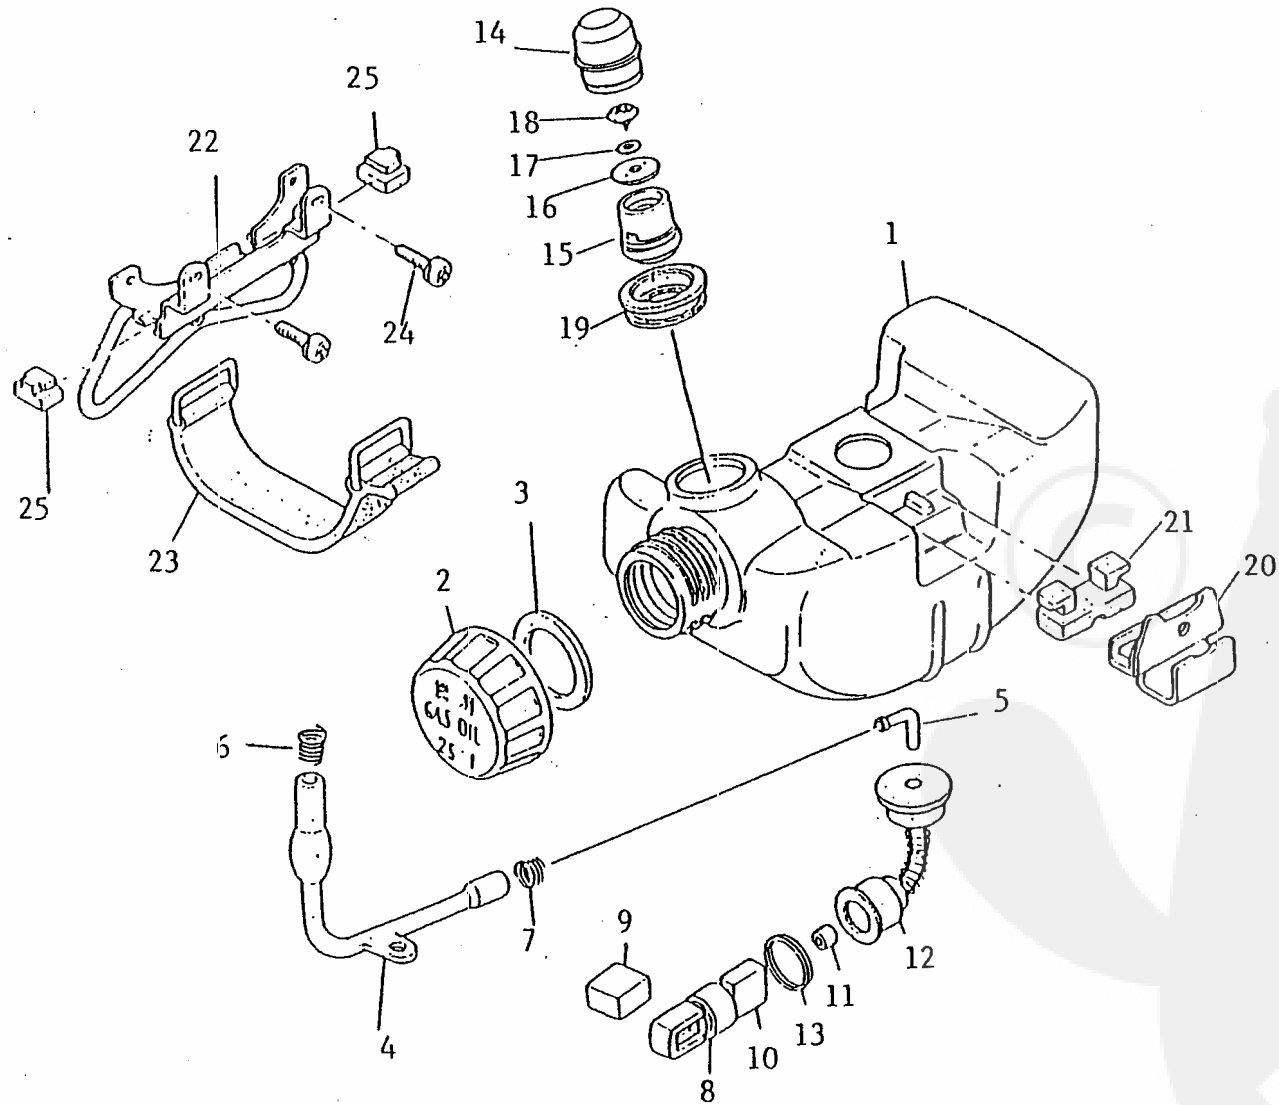

Re: Fuel tank

<<BELGIUM-C25.000080>>

8. FUEL TANK

Ref No		Part Name	Part No	Q'ty
		FUEL TANK ASSY	20000-85002	1
8- 1	*	FUEL TANK	20000-85113	1
	*	FUEL CAP SUB ASSY	20000-85200	1
8- 2	**	FUEL CAP	20000-85210	1
8- 3	**	GASKET, fuel cap	20000-85220	1
	*	FUEL PIPE SUB ASSY	20000-85303	1
8- 4	**	FUEL PIPE	20000-85313	1
8- 5	**	JOINT PIPE	20000-85321	1
8- 6	**	CLAMP-A	20000-85340	1
8- 7	**	CLAMP-B	20000-85350	1
	*	FUEL FILTER SUB ASSY	20011-85400	1
8- 8	**	WEIGHT, fuel	22100-85411	1
8- 9	**	FILTER-A	22100-85420	1
8-10	**	FILTER-B	22100-85431	1
8-11	**	CHECK VALVE	20000-85440	1
8-12	**	SUCTION PIPE	20011-85450	1
8-13	**	CLIP	22102-85440	1
	*	BREATHER SUB ASSY	20000-85500	1
8-14	**	CAP, breather	20000-85511	1
8-15	**	HOLDER, valve	20000-85521	1
8-16	**	RETAINER, fuel cap	22100-85240	1
8-17	**	WASHER, fuel cap	22100-85250	1
8-18	**	VALVE, fuel cap	22100-85260	1
8-19	*	GROMMET, breather	20000-85579	1
8-20		RETAINER, tank	70000-86111	1