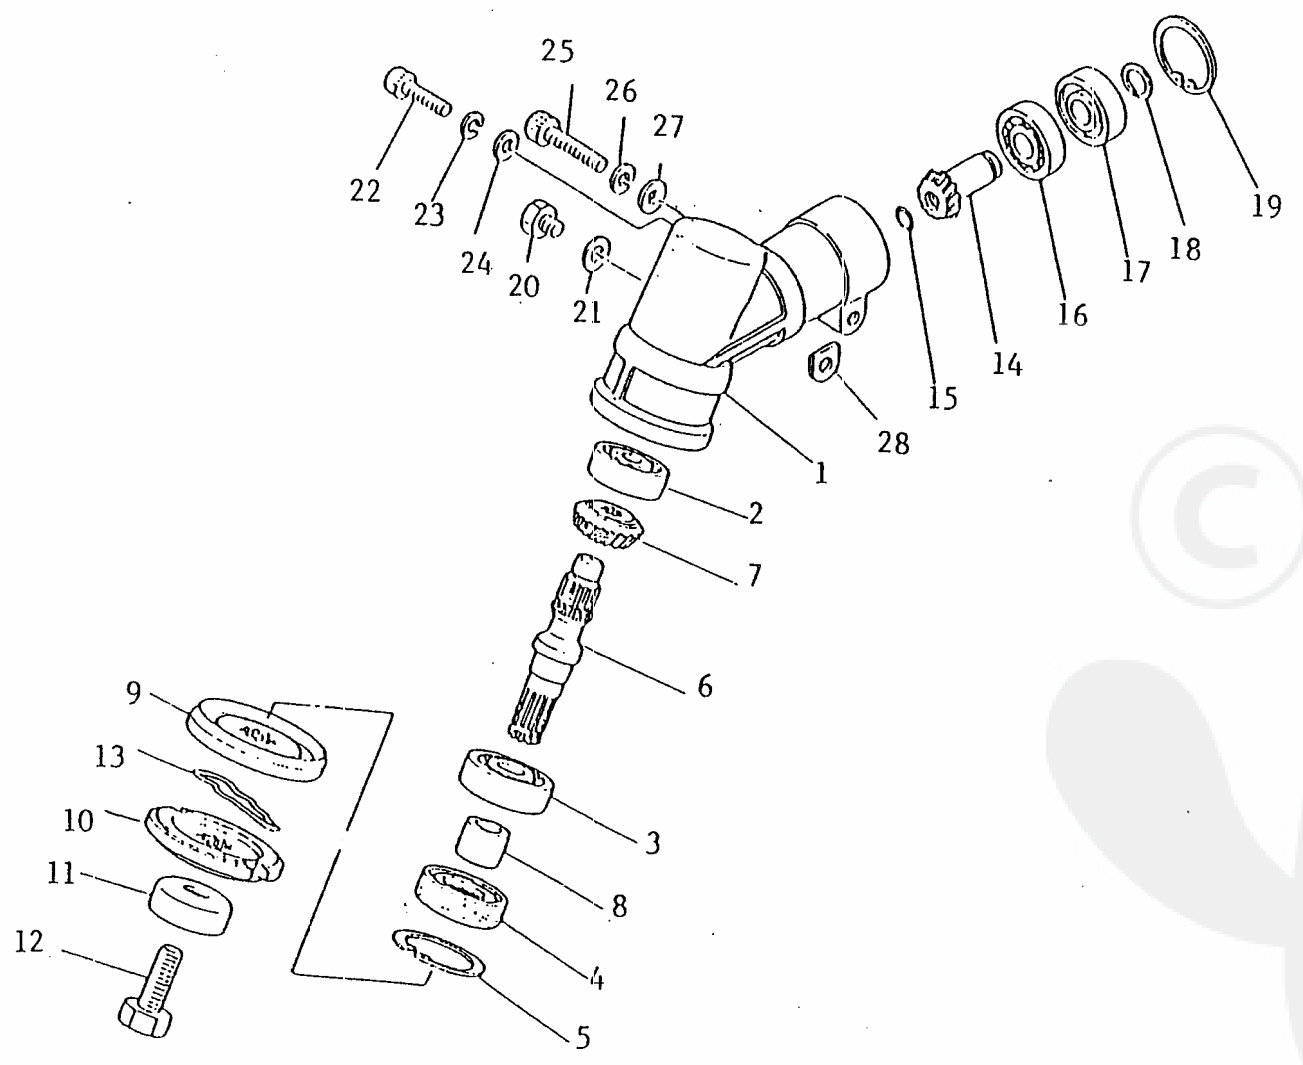

Re: Gear case

<<BELGIUM-C25.000100>>

1 0 . G E A R C A S E

Ref No		Part Name	Part No	Q'ty
		GEAR CASE ASSY	72005-13001	1
10- 1	*	GEAR CASE	72005-13110	1
10- 2	*	BEARING	02006-06000	1
10- 3	*	BEARING	02000-06201	1
10- 4	*	OIL SEAL	22000-13120	1
10- 5	*	SNAP RING	02432-32120	1
10- 6	*	GEAR SHAFT	22000-13212	1
10- 7	*	BEVEL GEAR	22000-13220	1
10- 8	*	COLLAR, gear shaft	22000-13230	1
10- 9	*	HOLDER-A	22000-13241	1
10-10	*	HOLDER-B	22000-13252	1
10-11	*	BOLT GUARD	22000-13290	1
10-12	*	BOLT	22000-13510	1
10-13	*	SLIDE PIN	22000-13530	1
	*	BEVEL PINION SET	22000-13390	1
10-14	**	BEVEL PINION	22000-13311	1
10-15	**	SNAP RING	20000-31160	1
10-16	*	BEARING	02000-06000	1
10-17	*	BEARING	02002-06000	1
10-18	*	SNAP RING	22000-13320	1
10-19	*	SNAP RING	02432-26120	1
10-20	*	BOLT	22015-13410	1
10-21	*	GASKET	22015-13420	1
10-22	*	BOLT	01020-05120	1
10-23	*	SPRING WASHER	01600-05131	1