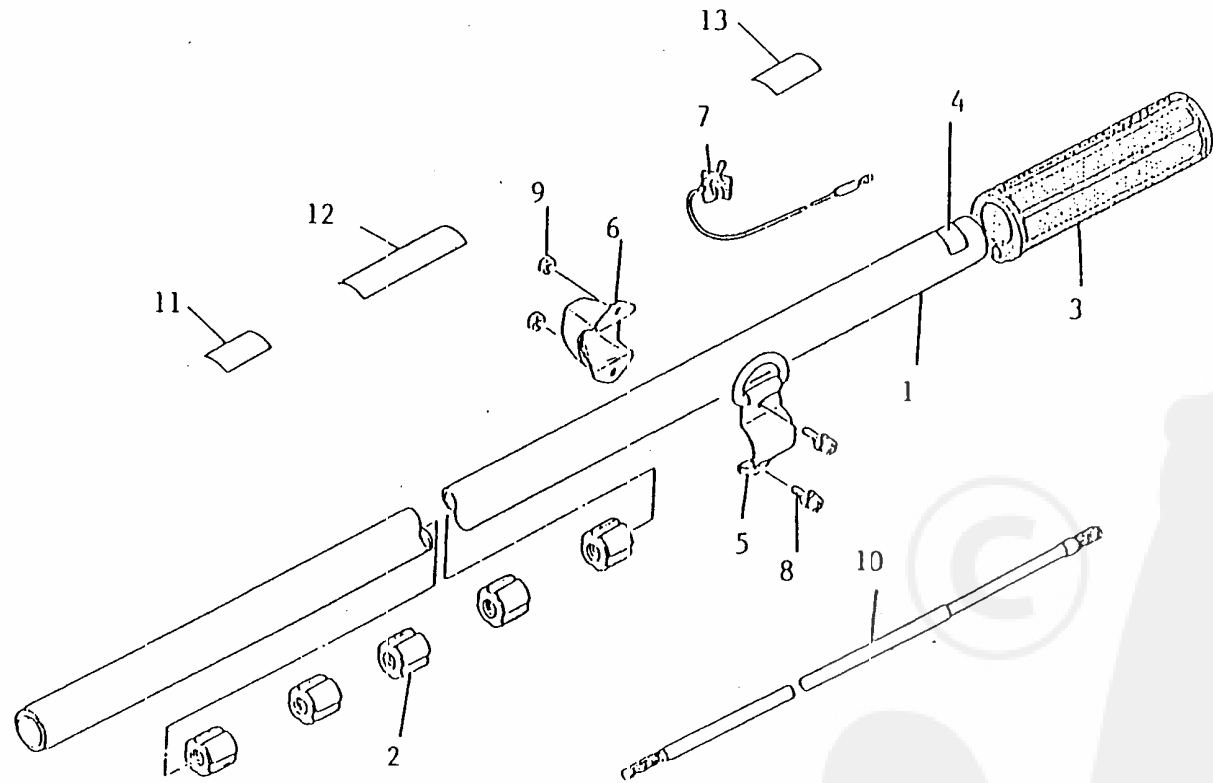

Ref No		Part Name	Part No	Q'ty
7-46	*	THROTTLE CABLE	20000-83180	1
7-47	*	EARTH CORD	20000-83120	1
7-48	*	TUBE-A	20000-83130	1
7-49		CLAMP	20000-83140	1
7-50		CLAMP	20000-83150	1
7-51		CABLE CAP	20010-83160	1
7-52		PIPE	20000-83311	1
7-53		GASKET, carburetor	20000-83410	1
7-54		NUT	01500-05041	2
7-55		SPRING WASHER	01600-05131	2

Ref No	Part Name	Part No	Q'ty
8-21	CUSHION-A	20000-86122	1
8-22	STAND	20000-86151	1
8-23	BAND	20000-86160	1
8-24	SCREW	01213-05120	2
8-25	CUSHION-B	20000-86170	2

Re: Outer pipe

9 . O U T E R P I P E

Ref No		Part Name	Part No	Q'ty
	*	OUTER PIPE SUB ASSY	72005-12100	1
9- 1	**	OUTER PIPE	22000-12110	1
9- 2	**	BUSHING	22000-12120	5
9- 3	**	GRIP	22000-12131	1
9- 4	**	CAUTION PLATE	72005-12140	1
	*	HANGER ASSY	72005-12200	1
9- 5	**	HANGER	22000-12210	1
9- 6	**	BRACKET	22000-12220	1
9- 7	**	SWITCH	22000-12231	1
9- 8	**	SCREW	01213-05120	2
9- 9	**	NUT	01500-05041	2
9-10	*	MAIN SHAFT	22000-12413	1
9-11	*	LABEL, caution	19402-00024	1
9-12	*	NAME PLATE	72005-12510	1
9-13	*	CAUTION PLATE	72005-12520	1