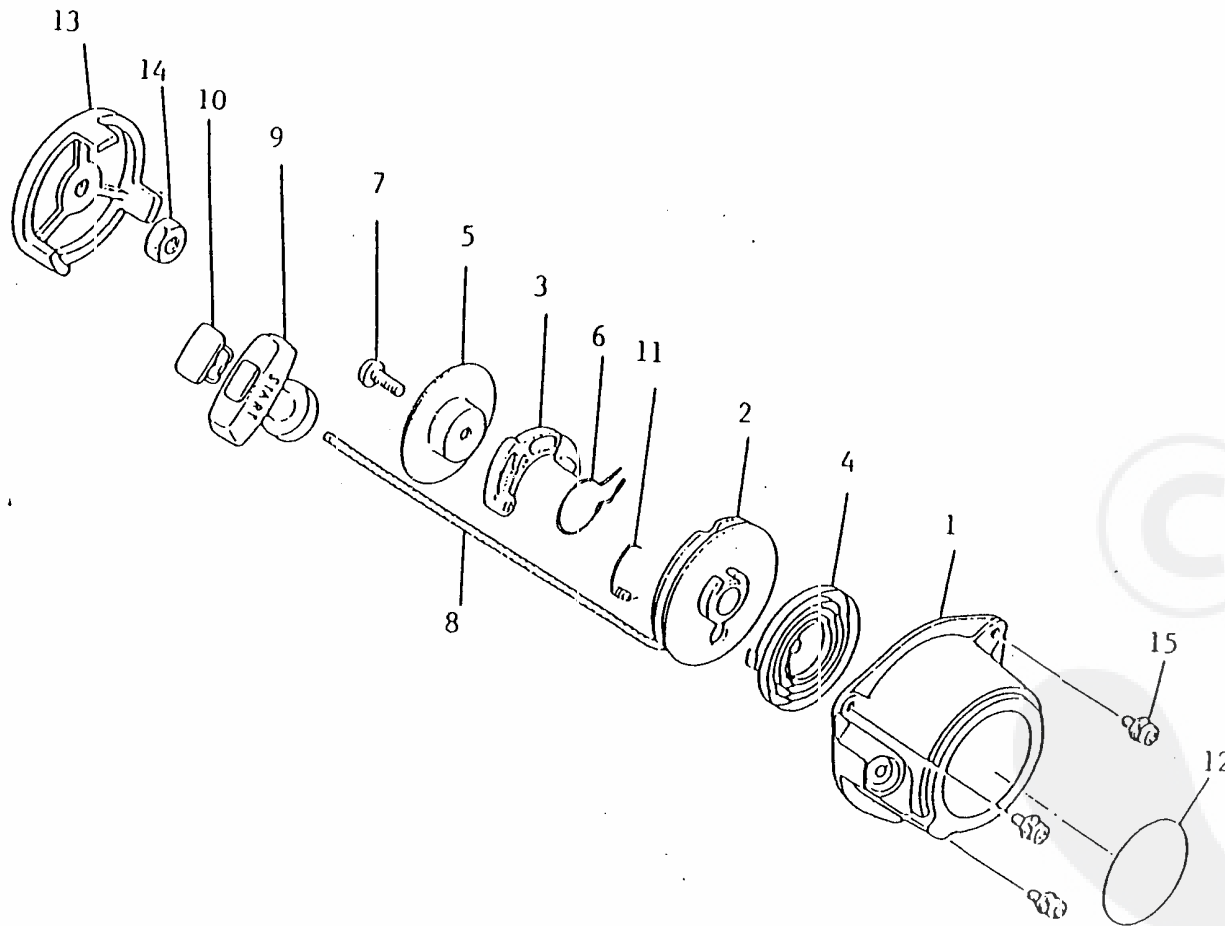

Re: Recoil starter

<<BELGIUM-T25.000060>>

6 . R E C O I L   S T A R T E R

Ref No		Part Name	Part No	Q'ty
		RECOIL STARTER ASSY	70005-75000	1
	*	RECOIL STARTER SUB ASSY	70005-75100	1
6- 1	**	STARTER CASE	70005-75110	1
6- 2	**	REEL	20000-75120	1
6- 3	**	RATCHET	20000-75130	1
6- 4	**	RECOIL SPRING	20000-75140	1
6- 5	**	FRICTION PLATE	20000-75150	1
6- 6	**	FRICTION SPRING	20000-75160	1
6- 7	**	SCREW	20000-75170	1
6- 8	**	ROPE	20000-75180	1
6- 9	**	KNOB, starter	20000-75190	1
6-10	**	CAP, knob	20000-75210	1
6-11	**	RETURN SPRING	20000-75220	1
6-12	**	NAME PLATE	70005-75240	1
6-13	*	STARTER PULLEY	70000-75230	1
6-14		NUT	20000-76210	1
6-15		SCREW	01213-05160	3