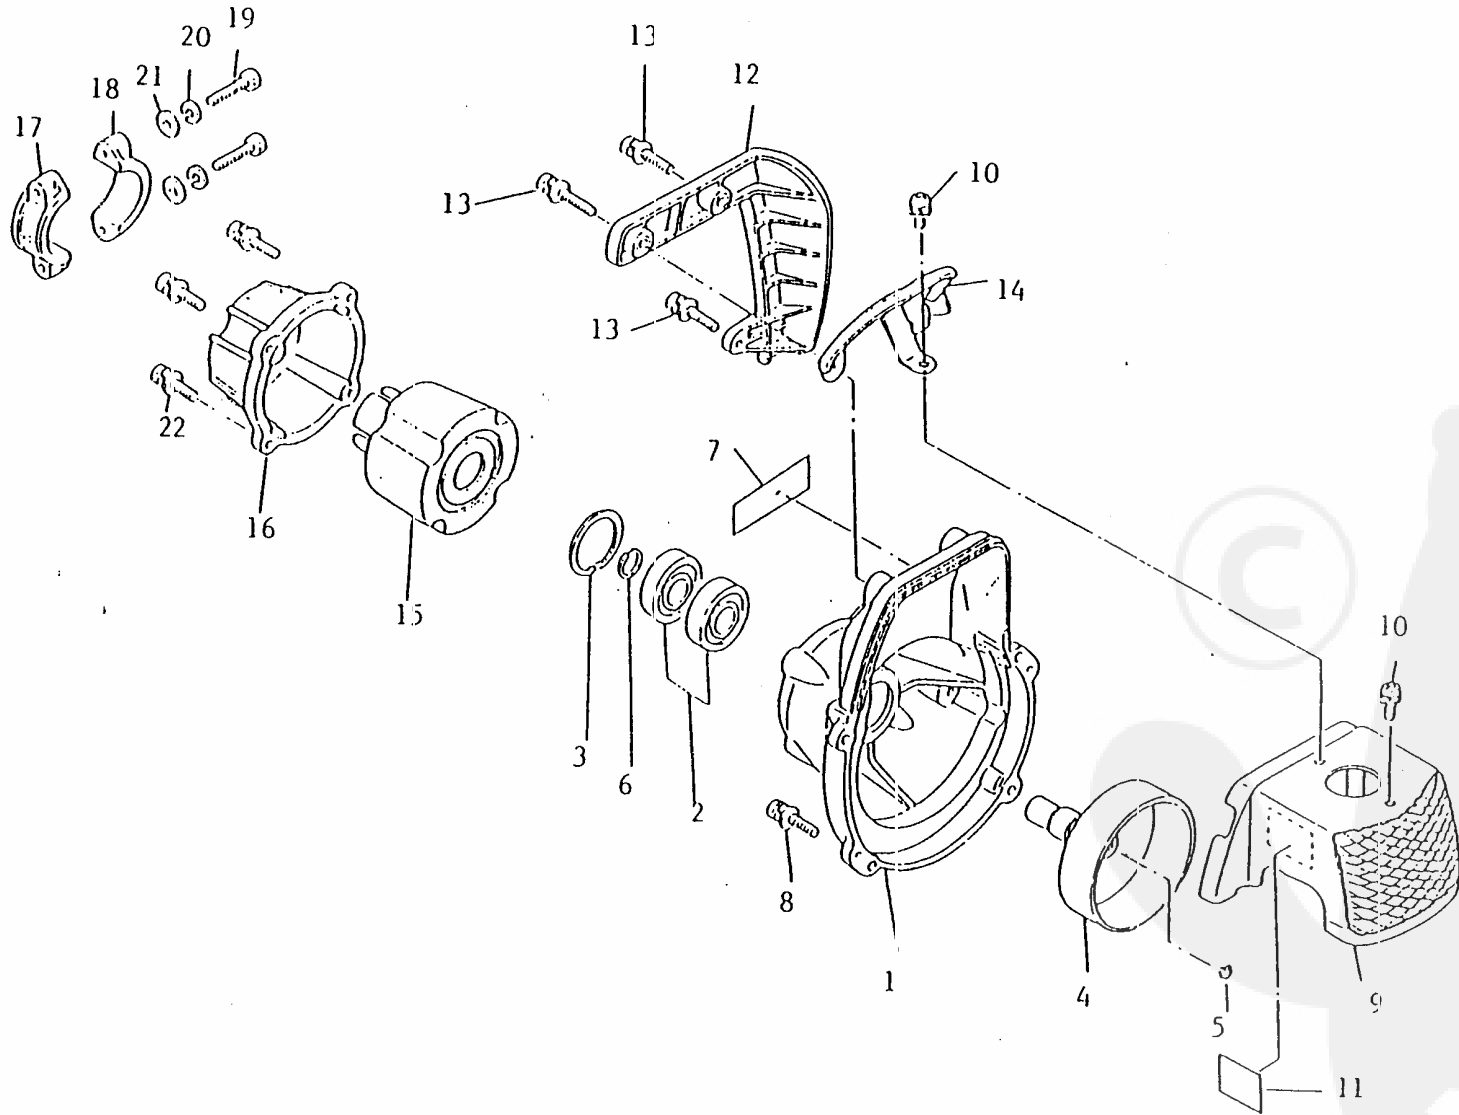

Re: Cylinder , Muffler

<<BELGIUM-T25.00001U>>

1. CYLINDER  
MUFFLER

Ref No		Part Name	Part No	Q'ty
1- 1		CYLINDER	20005-12110	1
1- 2		BOLT	01020-05180	4
1- 3		SPRING WASHER	01600-05131	4
1- 4		GASKET, cylinder	20000-12120	1
1- 5		INSULATOR	20000-12212	1
1- 6		GASKET, insulator	20000-12220	1
1- 7		BOLT	01010-05250	2
1- 8		BOLT	01020-05200	2
1- 9		SPRING WASHER	01600-05131	2
1-10		WASHER	01610-05080	2
		MUFFLER ASSY	70001-15000	1
1-11	*	MUFFLER	20044-15110	1
1-12	*	GUARD, muffler	70001-15120	1
1-13	*	INSULATOR, muffler	20000-15131	1
1-14	*	SCREW	01213-04080	3
1-15	*	BOLT	01020-05500	2
1-16	*	SPRING WASHER	01600-05131	2
1-17	*	WASHER	01610-05080	2
1-18	=	SCREW	01213-05120	1

## 3. FAN COVER

Ref No		Part Name	Part No	Q'ty
		FAN COVER SUB ASSY	70005-31102	1
3- 1	*	FAN COVER	70005-31112	1
3- 2	*	BEARING	02006-06001	2
3- 3	*	SNAP RING	02432-28120	1
	*	CLUTCH DRUM SET	20000-31190	1
3- 4	**	CLUTCH DRUM	20000-31121	1
3- 5	**	SNAP RING	20000-31160	1
3- 6	*	SNAP RING	20000-31140	1
3- 7	*	NAME PLATE	70005-31151	1
3- 8		SCREW	01213-05200	4
3- 9		CYLINDER COVER	70005-31210	1
3-10		SCREW	01213-05120	2
3-11		NUMBER PLATE	20000-21310	1
3-12		PROTECTOR SUB ASSY	20000-31300	1
3-13		SCREW	20000-31330	3
3-14		PROTECTOR, spark plug	20000-31342	1
		JOINT SUB ASSY	70005-31400	1
3-15	*	JOINT	20000-31412	1
3-16	*	CAP, joint	70005-31420	1
3-17		CLAMP-A	20000-31432	1
3-18		CLAMP-B	20000-31442	1
3-19		BOLT	01020-05250	2
3-20		SPRING WASHER	01600-05131	2
3-21		WASHER	01610-05080	2
3-22		SCREW	01213-05160	4

Ref No		Part Name	Part No	Q'ty
7-46	*	THROTTLE CABLE	20000-83180	1
7-47	*	EARTH CORD	20000-83120	1
7-48	*	TUBE-A	20000-83130	1
7-49		CLAMP	20000-83140	1
7-50		CLAMP	20000-83150	1
7-51		CABLE CAP	20010-83160	1
7-52		PIPE	20000-83311	1
7-53		GASKET, carburetor	20000-83410	1
7-54		NUT	01500-05041	2
7-55		SPRING WASHER	01600-05131	2