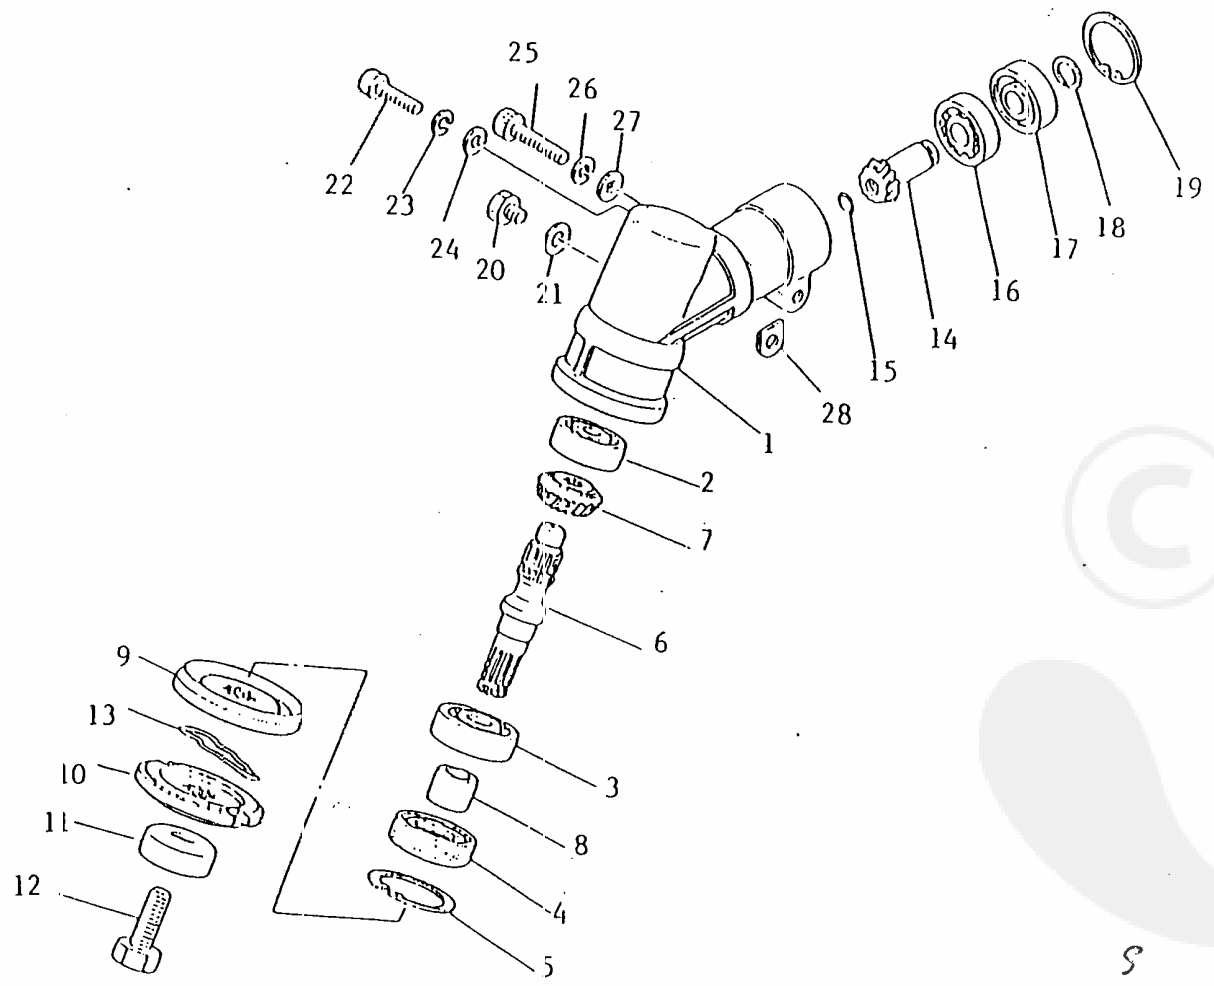

Re: Gear case

<<BELGIUM-T25.000100>>

1 0 . G E A R C A S E

Ref No		Part Name	Part No	Q'ty
		GEAR CASE ASSY	72005-13001	1
10- 1	*	GEAR CASE	72005-13110	1
10- 2	*	BEARING	02006-06000	1
10- 3	*	BEARING	02000-06201	1
10- 4	*	OIL SEAL	22000-13120	1
10- 5	*	SNAP RING	02432-32120	1
10- 6	*	GEAR SHAFT	22000-13212	1
10- 7	*	BEVEL GEAR	22000-13220	1
10- 8	*	COLLAR, gear shaft	22000-13230	1
10- 9	*	HOLDER-A	22000-13241	1
10-10	*	HOLDER-B	22000-13252	1
10-11	*	BOLT GUARD	22000-13290	1
10-12	*	BOLT	22000-13510	1
10-13	*	SLIDE PIN	22000-13530	1
	*	BEVEL PINION SET	22000-13390	1
10-14	**	BEVEL PINION	22000-13311	1
10-15	**	SNAP RING	20000-31160	1
10-16	*	BEARING	02000-06000	1
10-17	*	BEARING	02002-06000	1
10-18	*	SNAP RING	22000-13320	1
10-19	*	SNAP RING	02432-26120	1
10-20	*	BOLT	22015-13410	1
10-21	*	GASKET	22015-13420	1
10-22	*	BOLT	01020-05120	1
10-23	*	SPRING WASHER	01600-05131	1