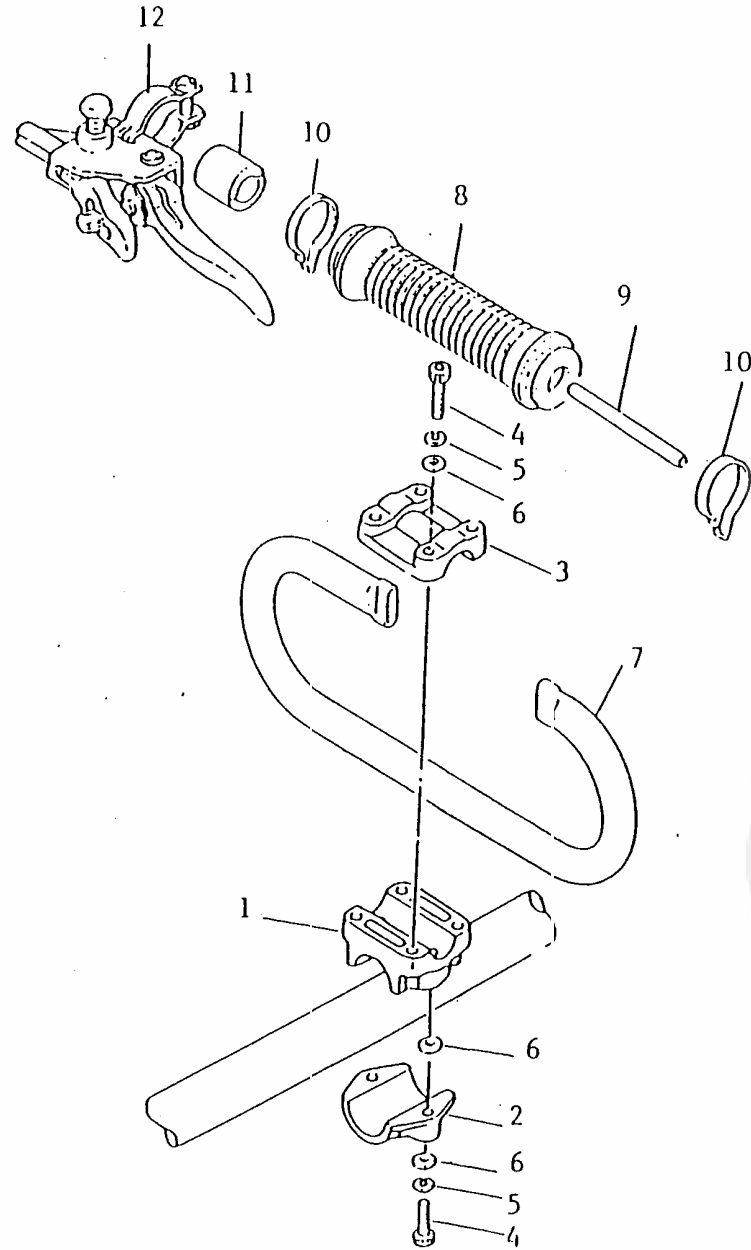

Ref No		Part Name	Part No	Q'ty
7-46	*	THROTTLE CABLE	20000-83180	1
7-47	*	EARTH CORD	20000-83120	1
7-48	*	TUBE-A	20000-83130	1
7-49		CLAMP	20000-83140	1
7-50		CLAMP	20000-83150	1
7-51		CABLE CAP	20010-83160	1
7-52		PIPE	20000-83311	1
7-53		GASKET, carburetor	20000-83410	1
7-54		NUT	01500-05041	2
7-55		SPRING WASHER	01600-05131	2

Ref No	Part Name	Part No	Q'ty
8-21	CUSHION-A	20000-86122	1
8-22	STAND	20000-86151	1
8-23	BAND	20000-86160	1
8-24	SCREW	01213-05120	2
8-25	CUSHION-B	20000-86170	2

Re: Outer pipe

9 . O U T E R P I P E

Ref No		Part Name	Part No	Q'ty
	*	OUTER PIPE SUB ASSY	72005-12100	1
9- 1	**	OUTER PIPE	22000-12110	1
9- 2	**	BUSHING	22000-12120	5
9- 3	**	GRIP	22000-12131	1
9- 4	**	CAUTION PLATE	72005-12140	1
	*	HANGER ASSY	72005-12200	1
9- 5	**	HANGER	22000-12210	1
9- 6	**	BRACKET	22000-12220	1
9- 7	**	SWITCH	22000-12231	1
9- 8	**	SCREW	01213-05120	2
9- 9	**	NUT	01500-05041	2
9-10	*	MAIN SHAFT	22000-12413	1
9-11	*	LABEL, caution	19402-00024	1
9-12	*	NAME PLATE	72005-12510	1
9-13	*	CAUTION PLATE	72005-12520	1

Ref No		Part Name	Part No	Q'ty
10-24	*	WASHER	01610-05080	1
10-25	*	BOLT	01020-06280	1
10-26	*	SPRING WASHER	01600-06151	1
10-27	*	WASHER	01610-06080	1
10-28	*	SHIM	22011-13450	1

Re: Handle

<<BELGIUM-T25.000. J>>