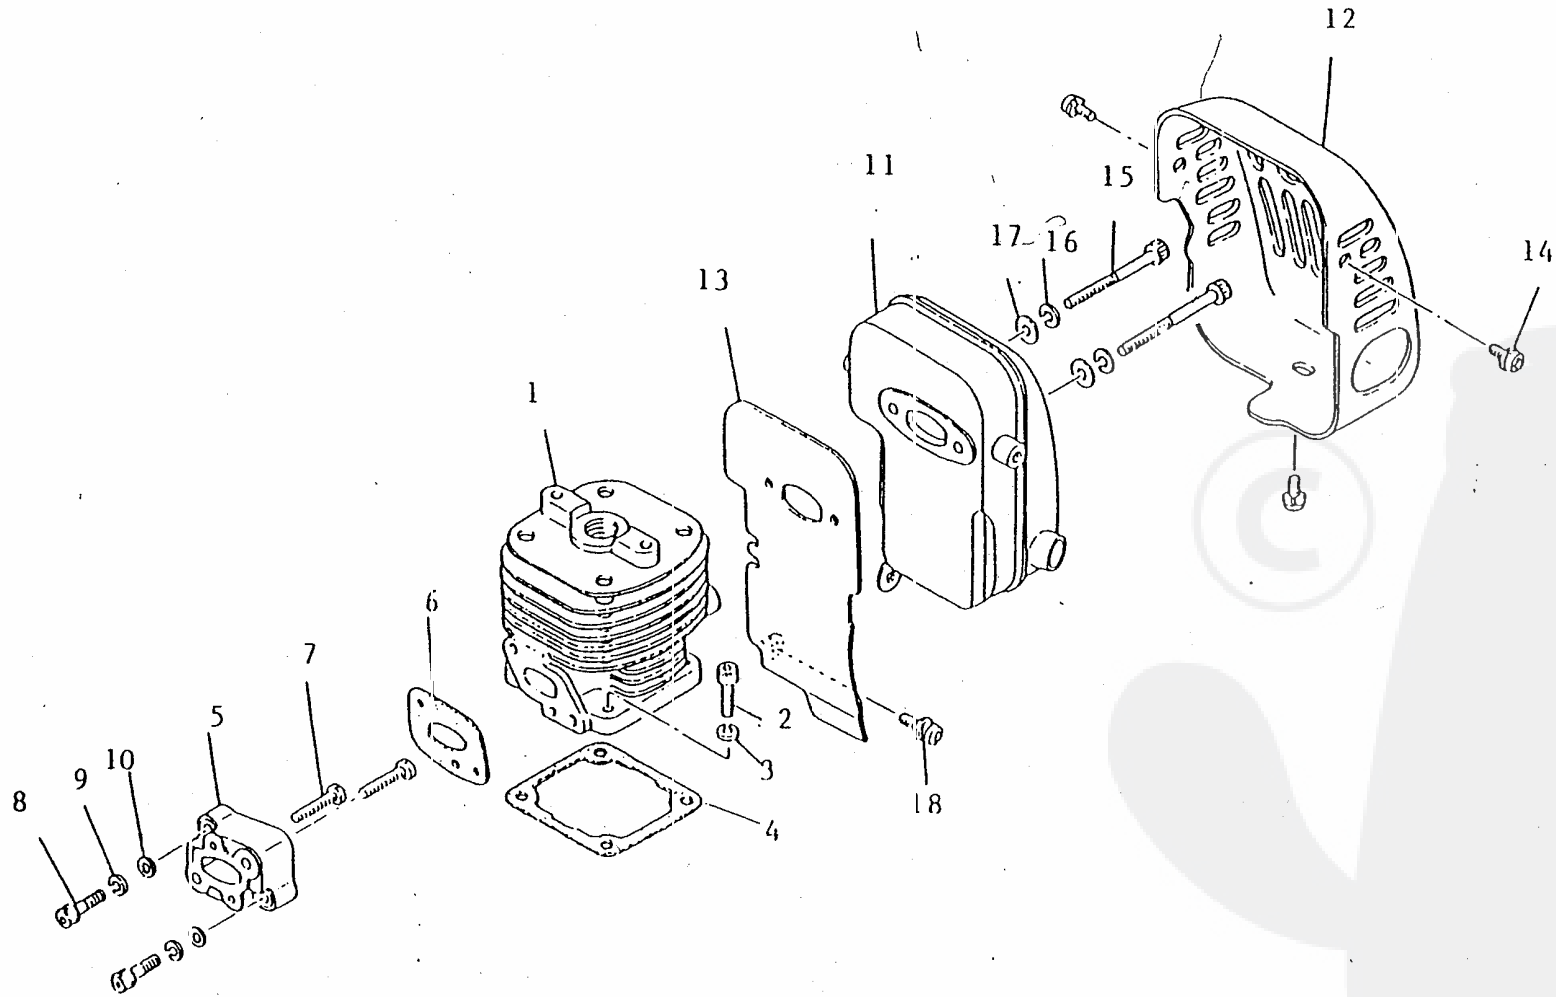

Re: Cylinder , Muffler

<<BELGIUM-T25.00001U>>

1. CYLINDER
MUFFLER

Ref No		Part Name	Part No	Q'ty
1- 1		CYLINDER	20005-12110	1
1- 2		BOLT	01020-05180	4
1- 3		SPRING WASHER	01600-05131	4
1- 4		GASKET, cylinder	20000-12120	1
1- 5		INSULATOR	20000-12212	1
1- 6		GASKET, insulator	20000-12220	1
1- 7		BOLT	01010-05250	2
1- 8		BOLT	01020-05200	2
1- 9		SPRING WASHER	01600-05131	2
1-10		WASHER	01610-05080	2
		MUFFLER ASSY	70001-15000	1
1-11	*	MUFFLER	20044-15110	1
1-12	*	GUARD, muffler	70001-15120	1
1-13	*	INSULATOR, muffler	20000-15131	1
1-14	*	SCREW	01213-04080	3
1-15	*	BOLT	01020-05500	2
1-16	*	SPRING WASHER	01600-05131	2
1-17	*	WASHER	01610-05080	2
1-18	=	SCREW	01213-05120	1