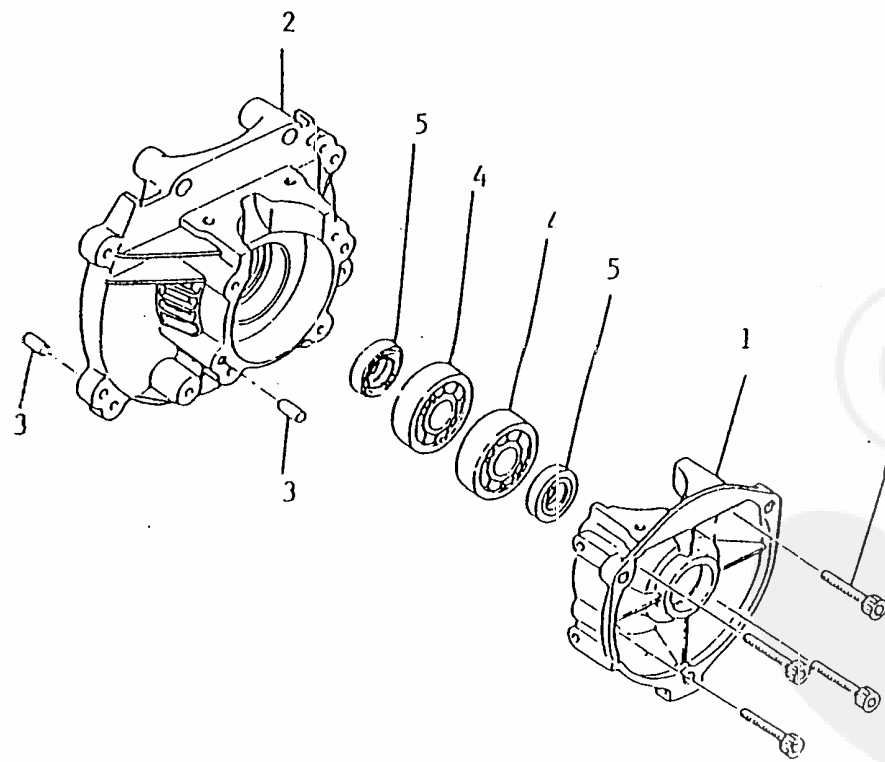

<<BELGIUM-T25.00001U>>

1. CYLINDER
MUFFLER

Ref No		Part Name	Part No	Q'ty
1- 1		CYLINDER	20005-12110	1
1- 2		BOLT	01020-05180	4
1- 3		SPRING WASHER	01600-05131	4
1- 4		GASKET, cylinder	20000-12120	1
1- 5		INSULATOR	20000-12212	1
1- 6		GASKET, insulator	20000-12220	1
1- 7		BOLT	01010-05250	2
1- 8		BOLT	01020-05200	2
1- 9		SPRING WASHER	01600-05131	2
1-10		WASHER	01610-05080	2
		MUFFLER ASSY	70001-15000	1
1-11	*	MUFFLER	20044-15110	1
1-12	*	GUARD, muffler	70001-15120	1
1-13	*	INSULATOR, muffler	20000-15131	1
1-14	*	SCREW	01213-04080	3
1-15	*	BOLT	01020-05500	2
1-16	*	SPRING WASHER	01600-05131	2
1-17	*	WASHER	01610-05080	2
1-18	=	SCREW	01213-05120	1

Re: Crankcase