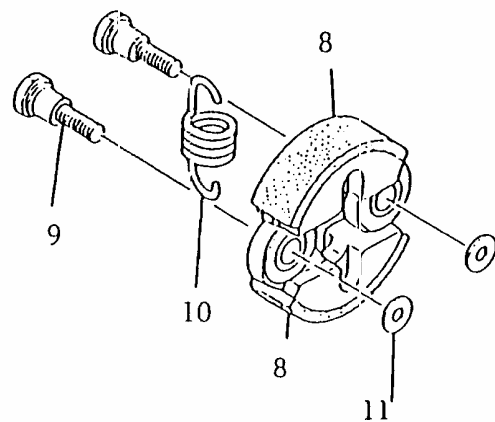

Re: Piston , Crankshaft