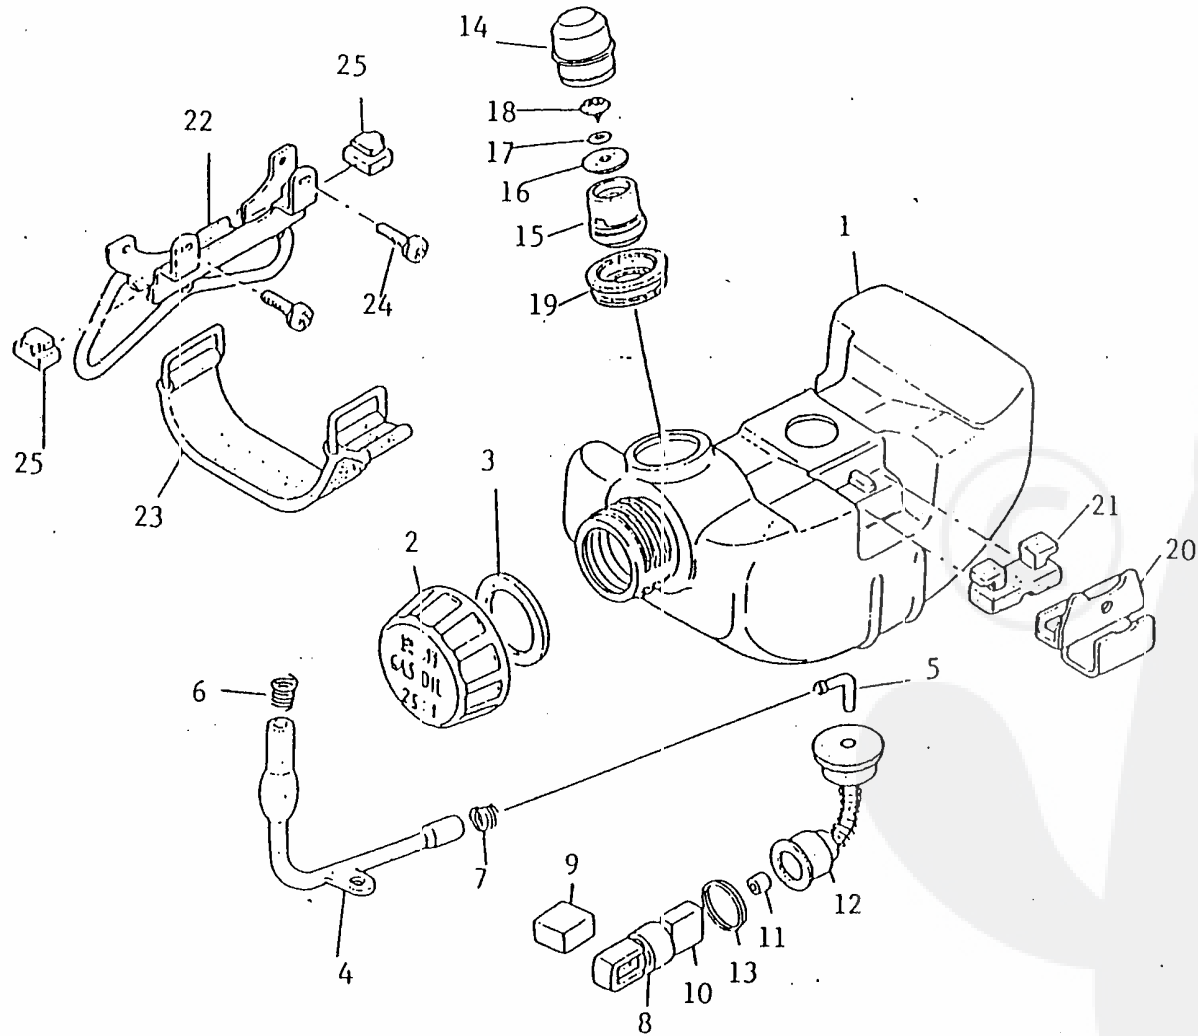

Re: Fuel tank

8 . F U E L T A N K

Ref No		Part Name	Part No	Q' ty
		FUEL TANK ASSY	20000-85002	1
8- 1	*	FUEL TANK	20000-85113	1
	*	FUEL CAP SUB ASSY	20000-85200	1
8- 2	**	FUEL CAP	20000-85210	1
8- 3	**	GASKET, fuel cap	20000-85220	1
	*	FUEL PIPE SUB ASSY	20000-85303	1
8- 4	**	FUEL PIPE	20000-85313	1
8- 5	**	JOINT PIPE	20000-85321	1
8- 6	**	CLAMP-A	20000-85340	1
8- 7	**	CLAMP-B	20000-85350	1
	*	FUEL FILTER SUB ASSY	20011-85400	1
8- 8	**	WEIGHT, fuel	22100-85411	1
8- 9	**	FILTER-A	22100-85420	1
8-10	**	FILTER-B	22100-85431	1
8-11	**	CHECK VALVE	20000-85440	1
8-12	**	SUCTION PIPE	20011-85450	1
8-13	**	CLIP	22102-85440	1
	*	BREATHER SUB ASSY	20000-85500	1
8-14	**	CAP, breather	20000-85511	1
8-15	**	HOLDER, valve	20000-85521	1
8-16	**	RETAINER, fuel cap	22100-85240	1
8-17	**	WASHER, fuel cap	22100-85250	1
8-18	**	VALVE, fuel cap	22100-85260	1
8-19	*	GROMMET, breather	20000-85579	1
8-20		RETAINER, tank	70000-86111	1