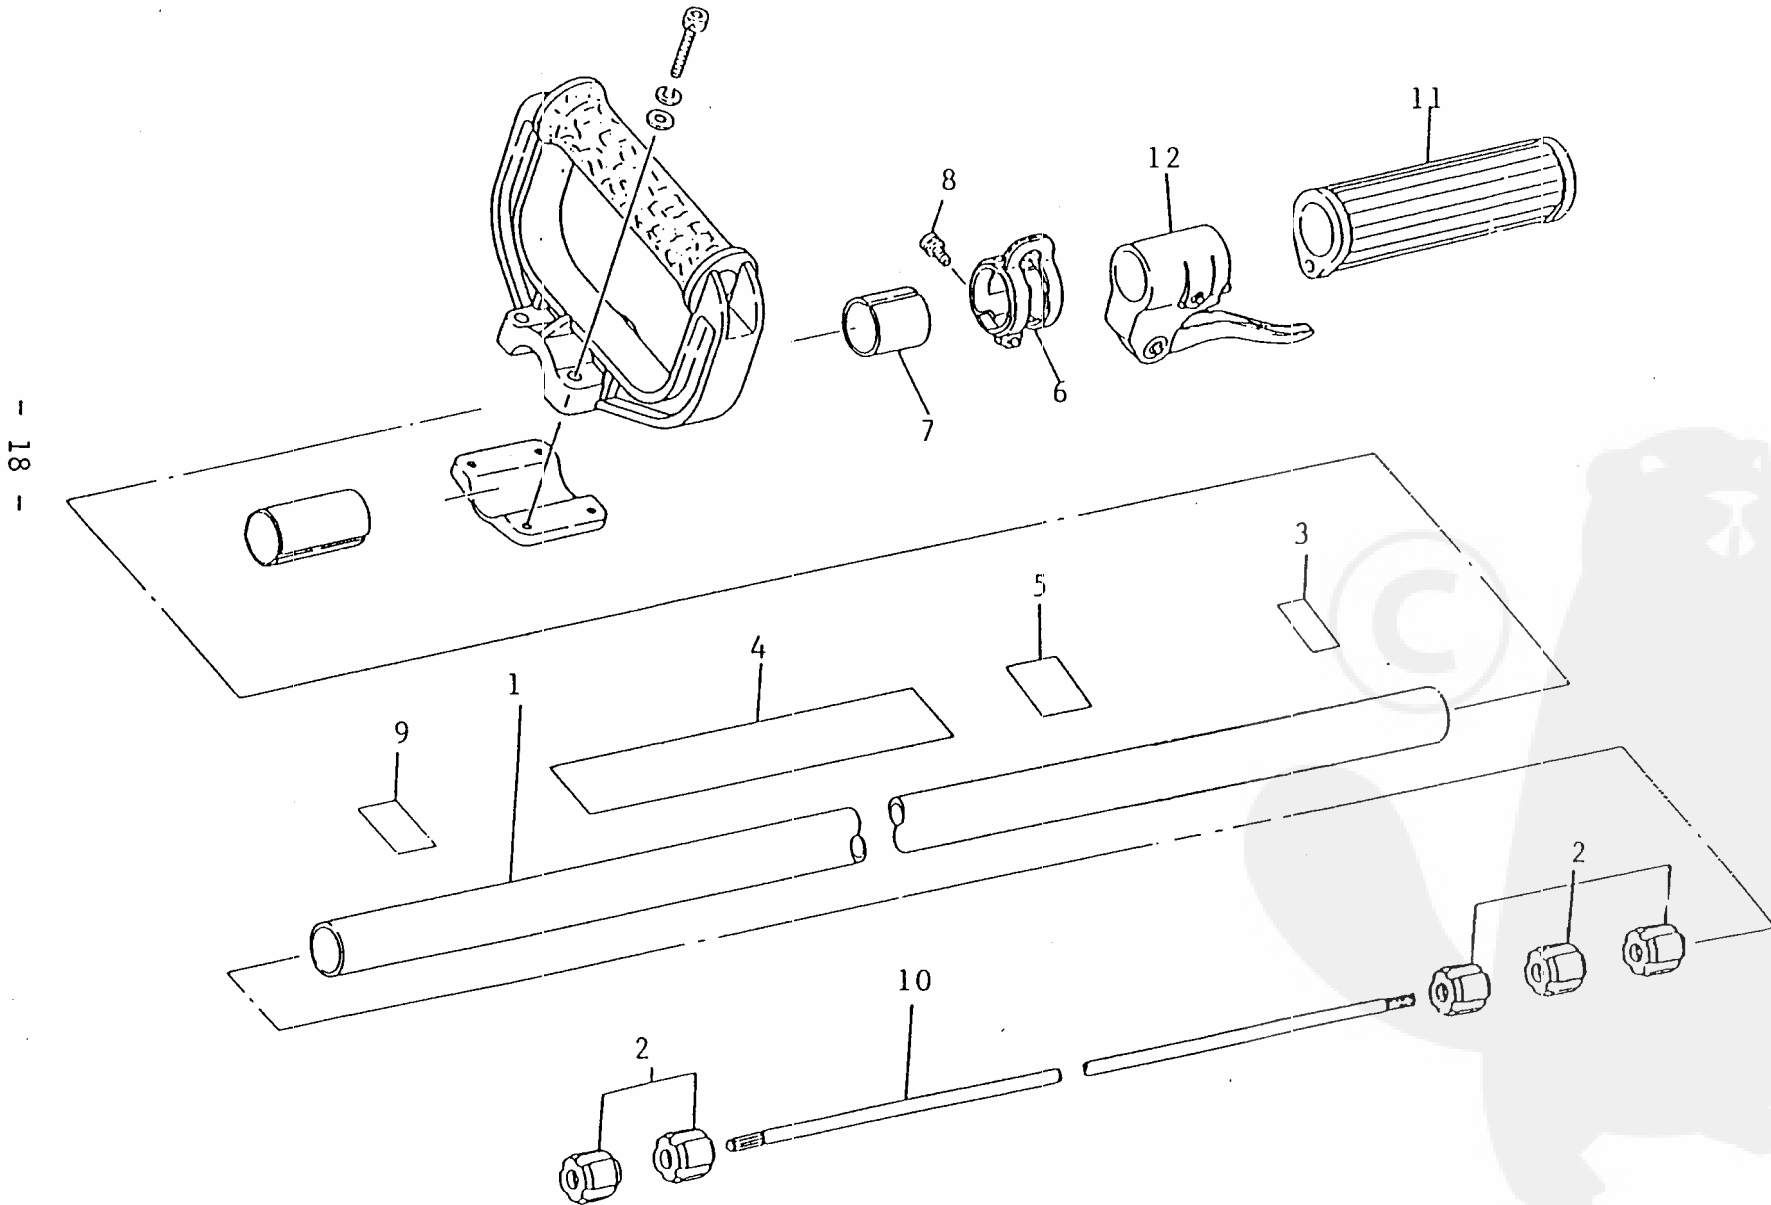

## 8. OUTER PIPE

Ref No		Part Name	Part No	Q'ty
		OUTER PIPE ASSY	72036-12000	1
	*	OUTER PIPE SUB ASSY	72036-12100	1
8- 1	**	OUTER PIPE	22035-12110	1
8- 2	**	BUSHING	22035-12120	5
8- 3	**	CAUTION PLATE	72005-12140	1
8- 4	*	NAME PLATE	72005-12510	1
8- 5	*	CAUTION PLATE	72036-12520	1
8- 6	*	SWIVEL HANGER	22035-12210	1
8- 7	*	SPACER	22035-12220	1
8- 8	*	SCREW	01213-05120	1
8- 9	*	LABEL, caution	19402-00024	1
8-10	*	MAIN SHAFT	22035-12410	1
8-11	*	GRIP	22036-12610	1
8-12	*	THROTTLE LEVER	72036-14570	1