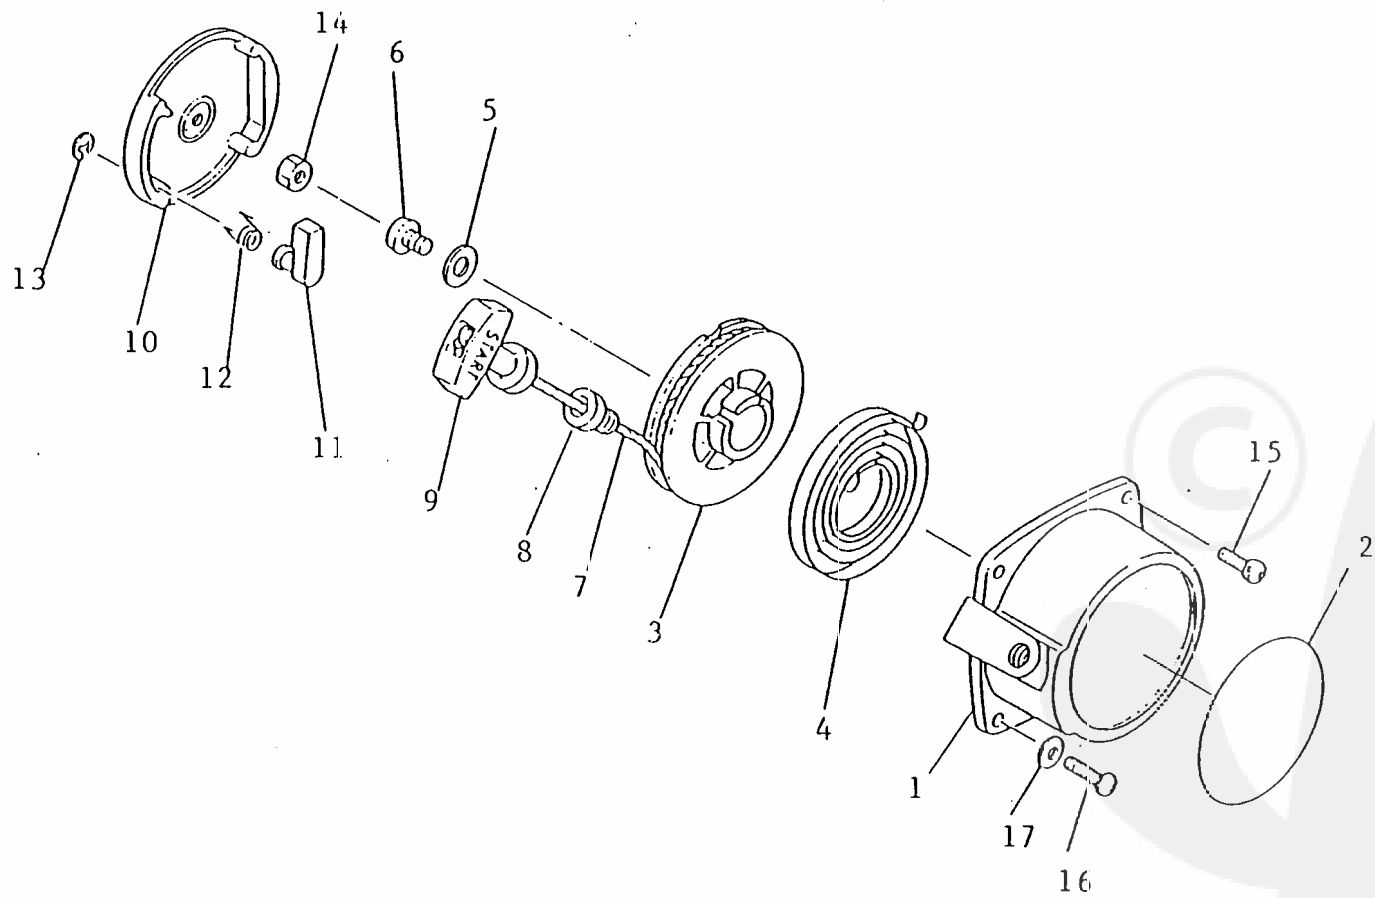

Re: Recoil starter

- 10 -

5. RECOIL STARTER

Ref No		Part Name	Part No	Q'ty
		RECOIL STARTER ASSY	70036-75000	1
	*	RECOIL STARTER SUB ASSY	70036-75100	1
5- 1	**	STARTER CASE	70036-75110	1
5- 2	**	NAME PLATE	70036-75116	1
5- 3	**	REEL	70030-75120	1
5- 4	**	RECOIL SPRING	70030-75130	1
5- 5	**	WASHER	70030-75140	1
5- 6	**	SCREW	20000-75170	1
5- 7	**	ROPE	70030-75160	1
5- 8	**	ROPE GUIDE	20035-75180	1
5- 9	**	KNOB, starter	20000-75190	1
	*	STARTER PULLEY SUB ASSY	20035-75200	1
5-10	**	STARTER PULLEY	70030-75210	1
5-11	**	RATCHET	70030-75220	1
5-12	**	RETURN SPRING	20035-75230	1
5-13	**	E-RING	70030-75240	1
5-14		NUT	22100-43231	1
5-15		SCREW	20000-31330	2
5-16		SCREW	01211-04200	2
5-17		WASHER	20010-71650	2