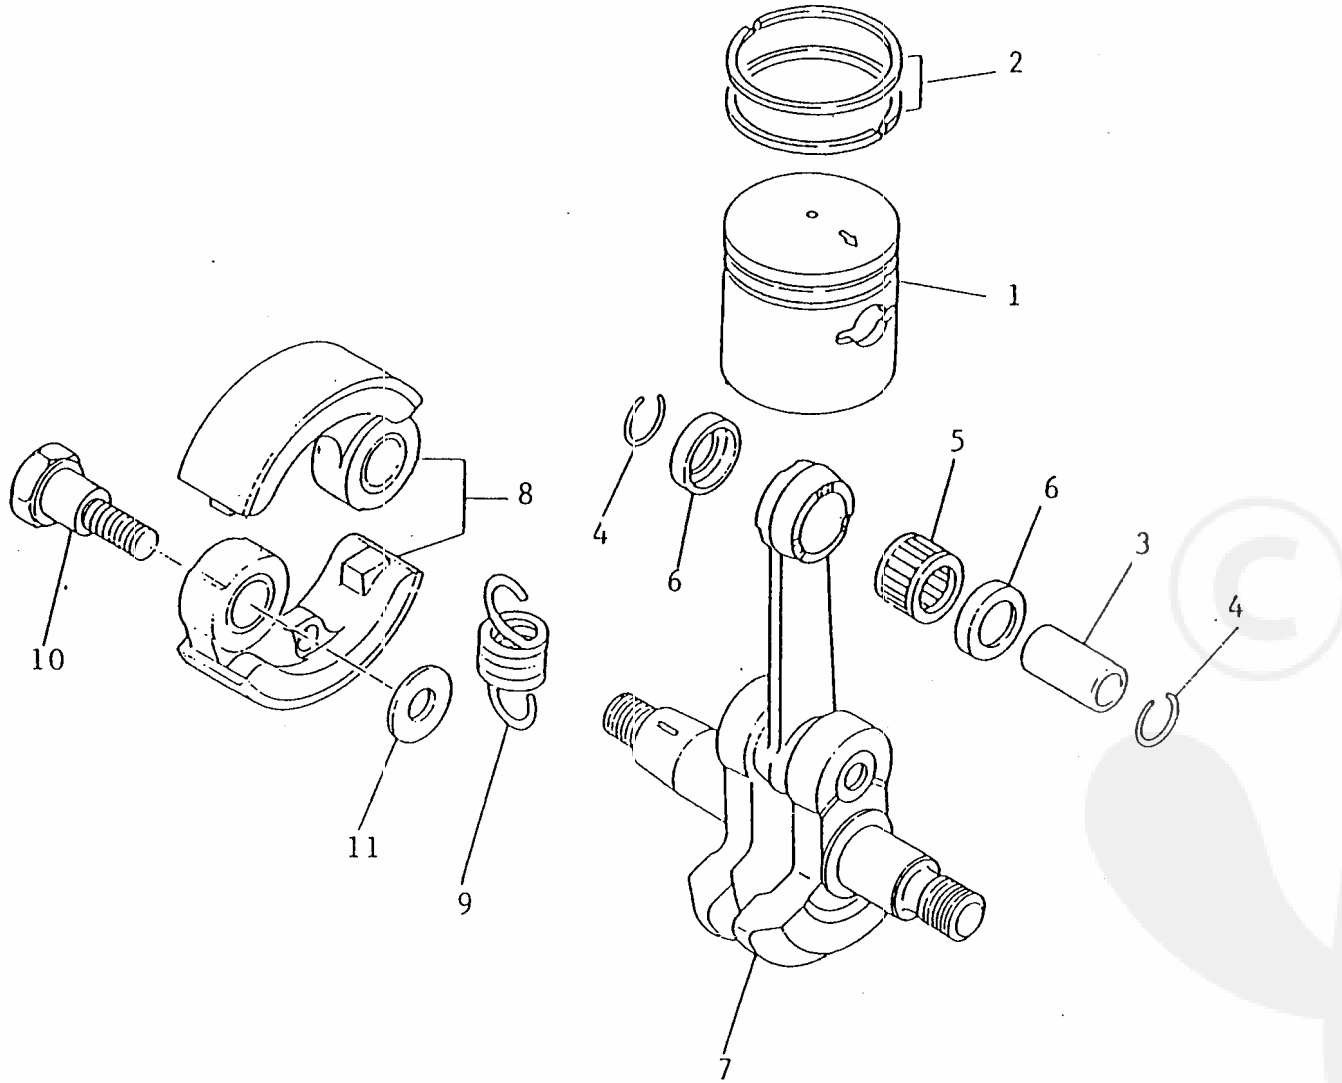

Re: Crankcase , Fan cover

2 . C R A N K C A S E  
F A N C O V E R

Ref No		Part Name	Part No	Q'ty
		CRANKCASE ASSY	20036-21000	1
2- 1	*	CRANKCASE-S	20036-21110	1
2- 2	*	CRANKCASE-M	20036-21120	1
2- 3	*	DOWEL PIN	70030-21140	4
2- 4	*	BEARING	02030-06001	2
2- 5	*	OIL SEAL	20000-21211	1
2- 6	*	OIL SEAL	70030-21220	1
2- 7	*	SCREW	01210-05250	3
		FAN COVER SUB ASSY	70036-31100	1
2- 8	*	FAN COVER	70036-31110	1
2- 9	*	BEARING	02006-06000	2
2-10	*	SNAP RING	02432-26120	1
2-11	*	CLUTCH DRUM	20035-31120	1
2-12	*	SNAP RING	22000-13320	1
2-13		SCREW	01210-05160	4
2-14		CYLINDER COVER	70036-31210	1
2-15		SCREW	20000-31330	2
2-16		NAME PLATE	70036-31150	1
2-17		JOINT	20035-31410	1
2-18		CAP, joint	70036-31420	1
2-19		SCREW	01210-05160	4
2-20		SWITCH	70036-31510	1
2-21		BOLT	01020-05250	1
2-22		SPRING WASHER	01600-05131	1
2-23		WASHER	01610-05080	1

<<BELGIUM-T20.000021>>

Ref No	Part Name	Part No	Q'ty
2-24	SHIM	22000-13420	1
2-25	NUMBER PLATE	70036-31180	1

Re: Piston , Crankshaft

- 9 -

3. P I S T O N  
C R A N K S H A F T

Ref No		Part Name	Part No	Q' ty
3- 1		PISTON	20035-41110	1
3- 2		PISTON RING	20035-41210	2
3- 3		PISTON PIN	20035-41311	1
3- 4		SNAP RING	70030-41320	2
3- 5		NEEDLE BEARING-SE	70030-41330	1
3- 6		THRUST WASHER	70030-41340	2
3- 7		CRANKSHAFT ASSY	20035-42000	1
		CLUTCH SHOE ASSY	20035-51000	1
3- 8	*	CLUTCH SHOE	20035-51110	2
3- 9	*	CLUTCH SPRING	20035-51220	1
3-10	*	CLUTCH BOLT	20000-51212	2
3-11	*	WASHER	22100-71430	2