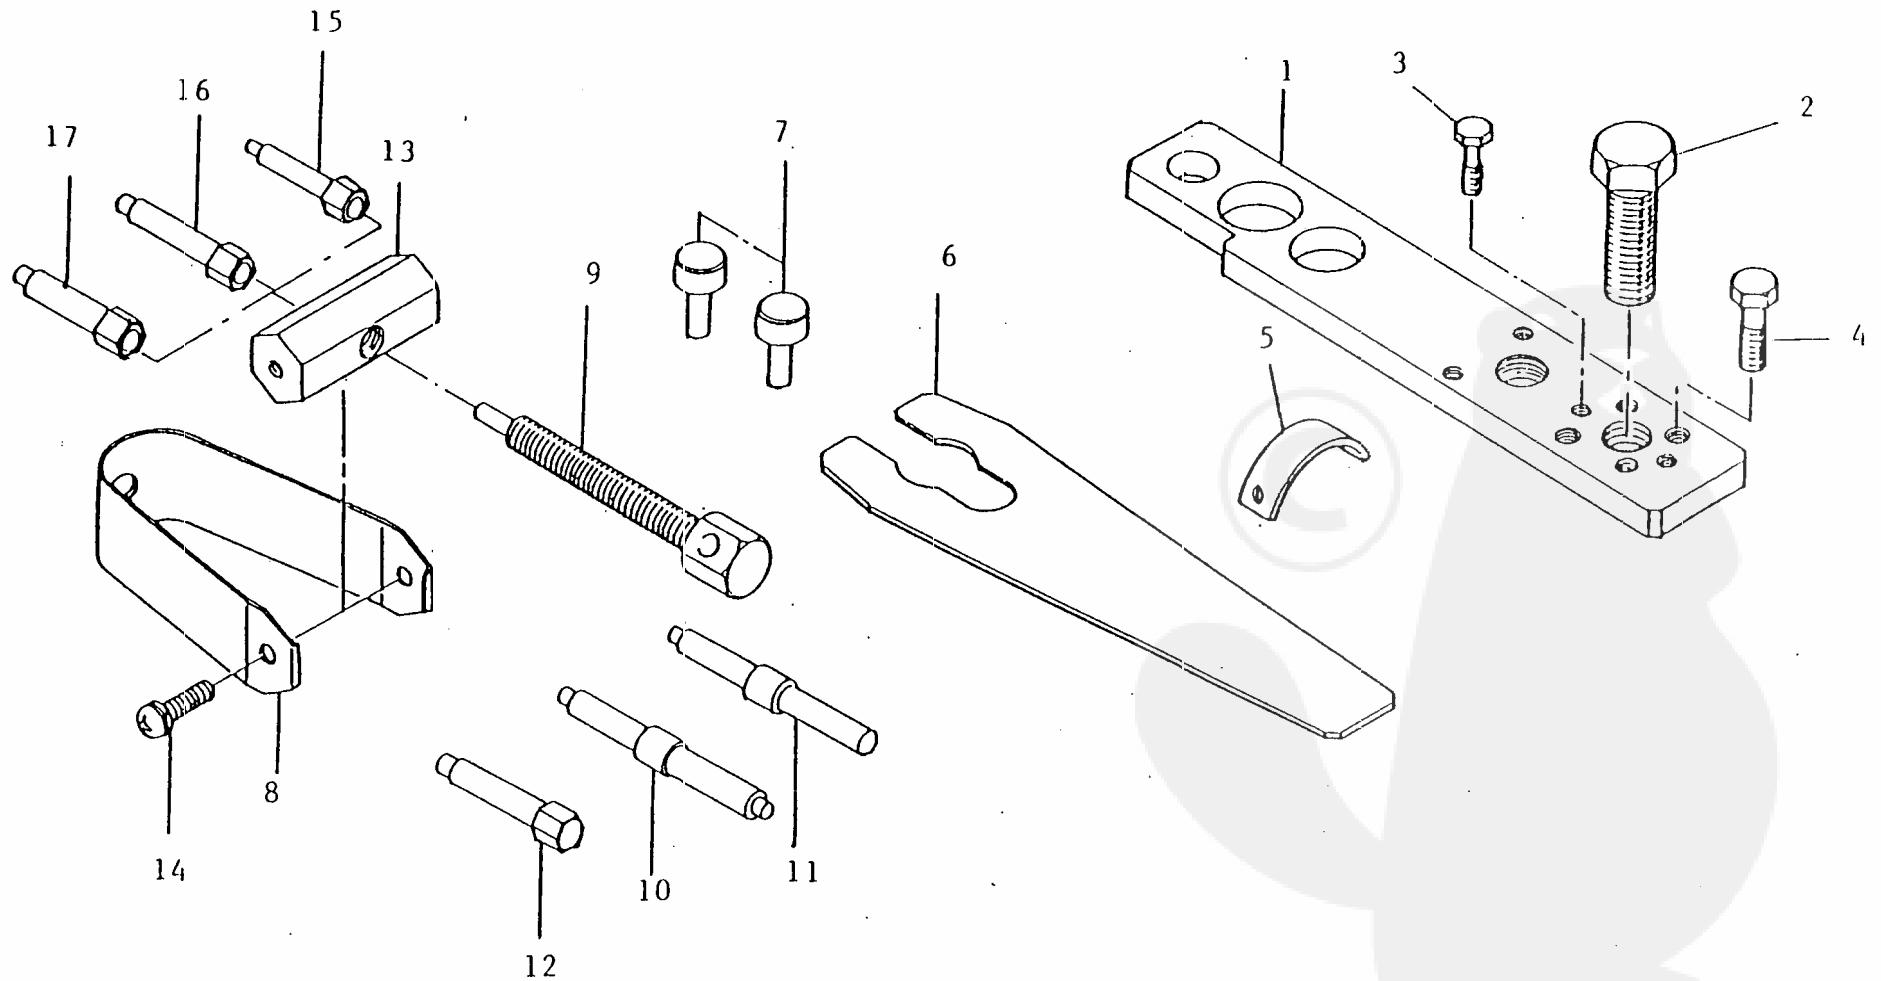

Re: Option tool set

- 29 -

1 3 . O P T I O N A L T O O L S E T

Ref No		Part Name	Part No	Q'ty
		OPTION TOOL SET	20021-96000	1
	*	PULLER ASSY	20000-96103	1
13- 1	**	LEVER	20000-96113	1
13- 2	**	CENTER BOLT	22100-96121	1
13- 3	**	BOLT	20000-96130	3
13- 4	**	BOLT	20000-96140	2
13- 5	*	AIR GAP GAUGE	20000-96210	1
13- 6	*	ROTOR SPANNER	20000-96411	1
13- 7	*	STOPPER	20021-96420	2
	*	PULLER ASSY	20021-96600	1
13- 8	**	PULLER	20021-96610	1
13- 9	**	BOLT	20021-96620	1
13-10	**	GUIDE PIN	20000-96631	1
13-11	**	GUIDE PIN	20035-96630	1
13-12	**	GUIDE PIN	20021-96630	1
13-13	**	BOSS	20000-96640	1
13-14	**	SCREW	01211-06120	2
13-15	**	PIN ADAPTER	20021-96650	1
13-16	**	PIN ADAPTER	20021-96660	1
13-17	**	PIN ADAPTER	20021-96670	1