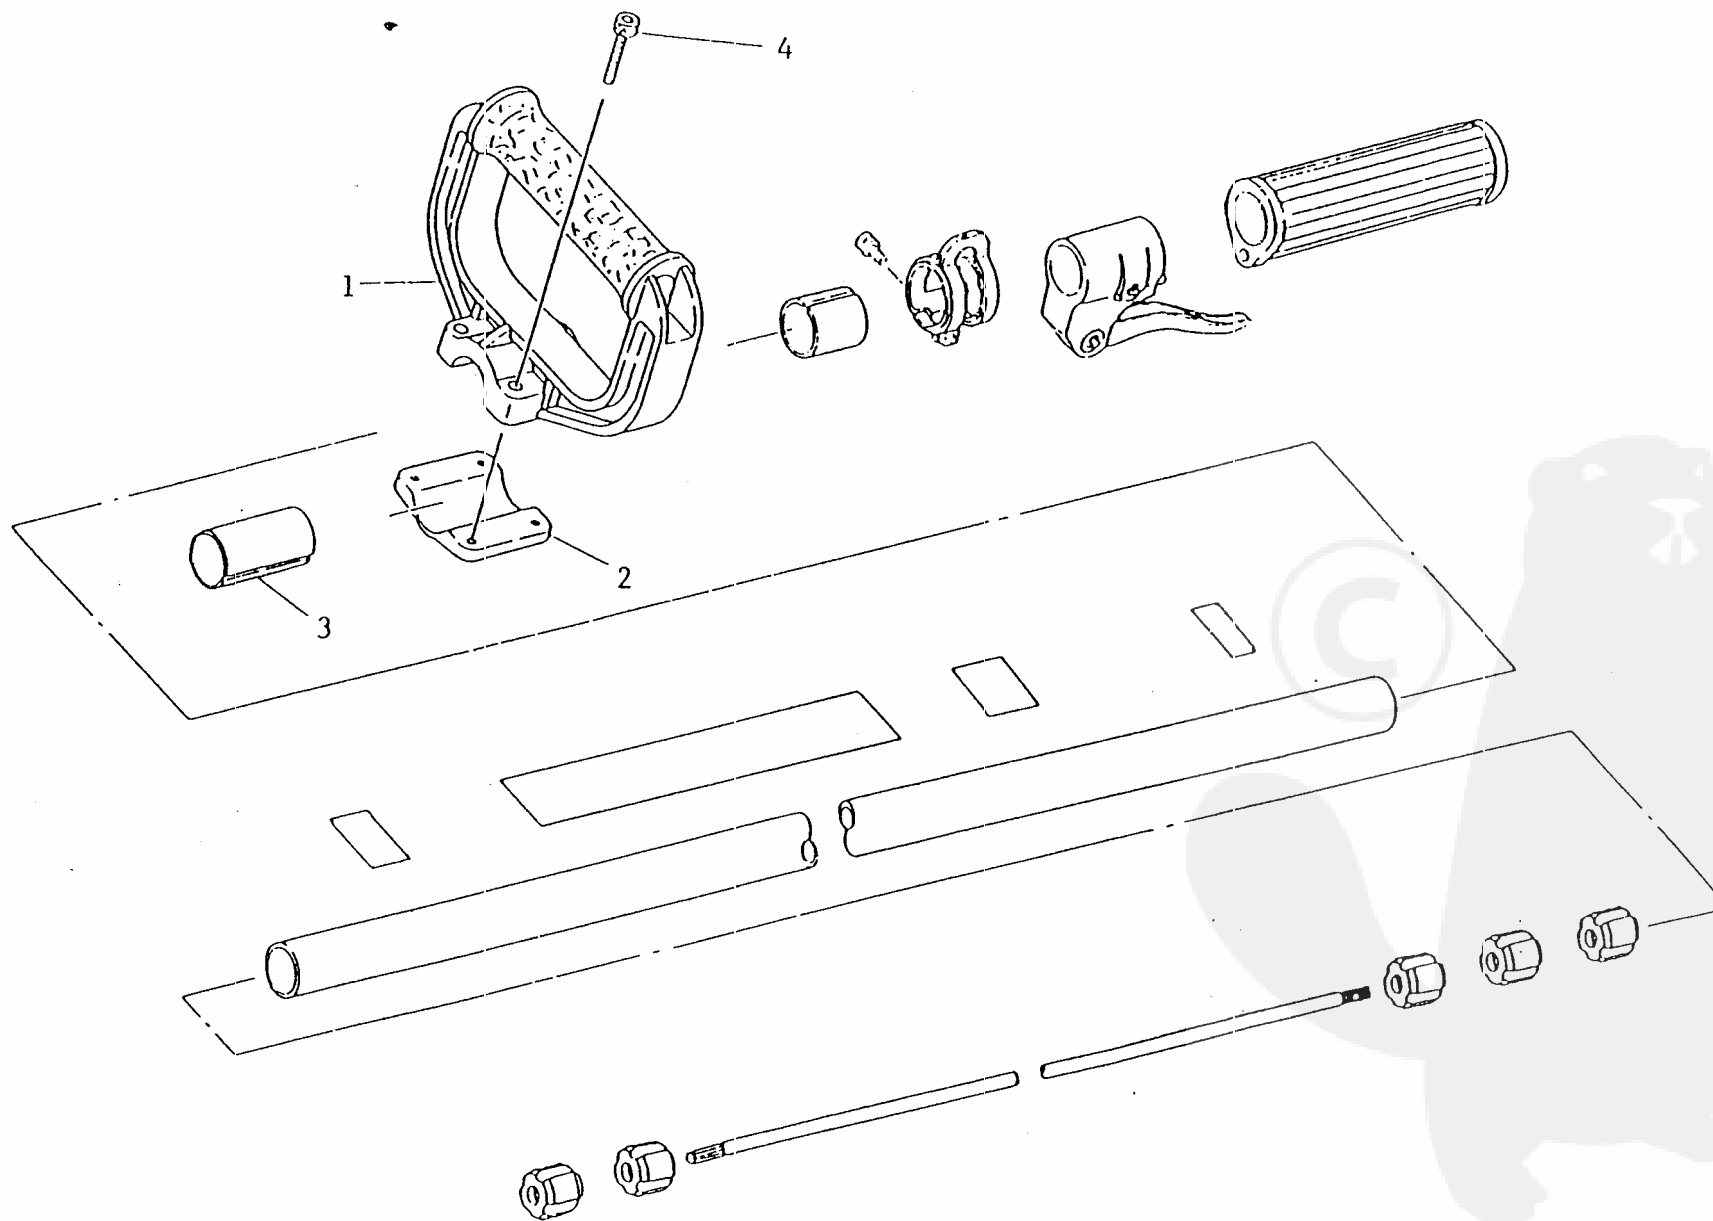

Re: Handle

<<BELGIUM-T20.000100>>

1 0 . H A N D L E

Ref No		Part Name	Part No	Q' ty
		HANDLE SUB ASSY	72036-14100	1
10- 1	*	HANDLE	72036-14110	1
10- 2	*	CLAMP-A	22044-14120	1
10- 3	*	SPACER	22036-14130	1
10- 4	*	BOLT	22036-14150	4