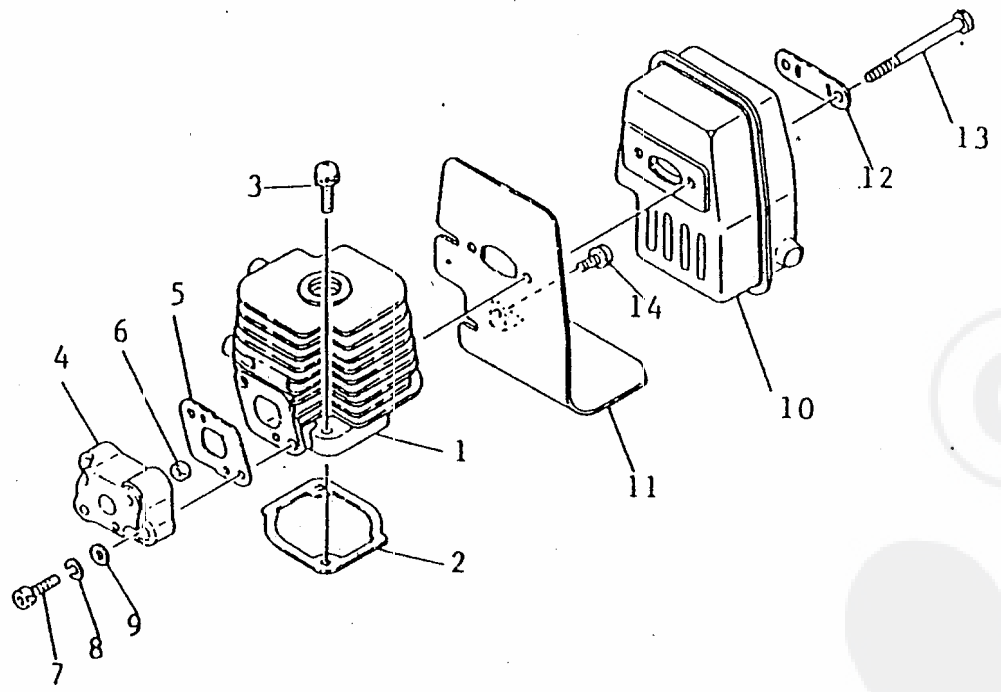

Re: Cylinder , Muffler

- 1 -

1. CYLINDER
MUFFLER

Ref No		Part Name	Part. No	Q' ty
1- 1		CYLINDER	20035-12110	1
1- 2		GASKET, cylinder	20035-12120	1
1- 3		SCREW	01213-05200	2
1- 4		INSULATOR	20035-12210	1
1- 5		GASKET, insulator	20035-12220	1
1- 6		NUT	20036-12260	2
1- 7		BOLT	01020-05200	2
1- 8		SPRING WASHER	01600-05131	2
1- 9		WASHER	01610-05080	2
		MUFFLER ASSY	20035-15000	1
1-10	*	MUFFLER	20035-15110	1
1-11	*	GASKET, muffler	20035-15121	1
1-12	*	LOCK PLATE	20035-15130	1
1-13	*	BOLT	01000-05555	2
1-14	*	SCREW	01213-05120	1