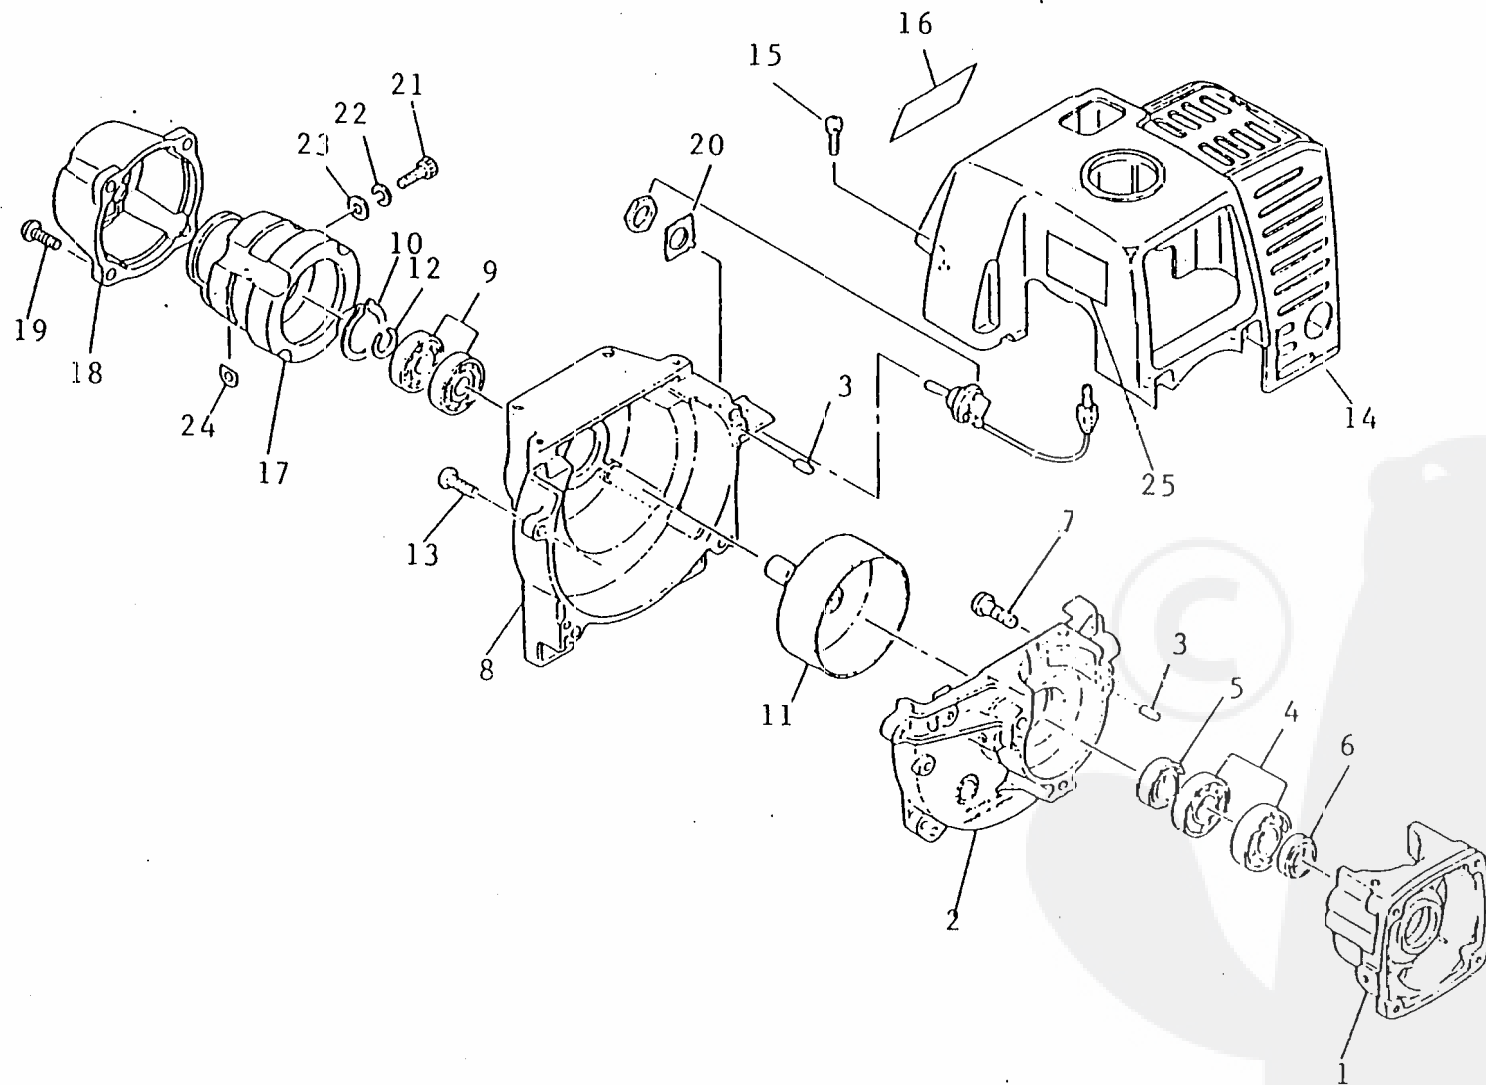

Re: Crankcase , Fan cover

2 . C R A N K C A S E  
F A N C O V E R

Ref No		Part Name	Part No	Q'ty
		CRANKCASE ASSY	20036-21000	1
2- 1	*	CRANKCASE-S	20036-21110	1
2- 2	*	CRANKCASE-M	20036-21120	1
2- 3	*	DOWEL PIN	70030-21140	4
2- 4	*	BEARING	02030-06001	2
2- 5	*	OIL SEAL	20000-21211	1
2- 6	*	OIL SEAL	70030-21220	1
2- 7	*	SCREW	01210-05250	3
		FAN COVER SUB ASSY	70036-31100	1
2- 8	*	FAN COVER	70036-31110	1
2- 9	*	BEARING	02006-06000	2
2-10	*	SNAP RING	02432-26120	1
2-11	*	CLUTCH DRUM	20035-31120	1
2-12	*	SNAP RING	22000-13320	1
2-13		SCREW	01210-05160	4
2-14		CYLINDER COVER	70036-31210	1
2-15		SCREW	20000-31330	2
2-16		NAME PLATE	70036-31150	1
2-17		JOINT	20035-31410	1
2-18		CAP, joint	70036-31420	1
2-19		SCREW	01210-05160	4
2-20		SWITCH	70036-31510	1
2-21		BOLT	01020-05250	1
2-22		SPRING WASHER	01600-05131	1
2-23		WASHER	01610-05080	1

<<BELGIUM-T20.000021>>

Ref No	Part Name	Part No	Q'ty
2-24	SHIM	22000-13420	1
2-25	NUMBER PLATE	70036-31180	1

Re: Piston , Crankshaft

- 9 -

3. P I S T O N  
C R A N K S H A F T

Ref No		Part Name	Part No	Q' ty
3- 1		PISTON	20035-41110	1
3- 2		PISTON RING	20035-41210	2
3- 3		PISTON PIN	20035-41311	1
3- 4		SNAP RING	70030-41320	2
3- 5		NEEDLE BEARING-SE	70030-41330	1
3- 6		THRUST WASHER	70030-41340	2
3- 7		CRANKSHAFT ASSY	20035-42000	1
		CLUTCH SHOE ASSY	20035-51000	1
3- 8	*	CLUTCH SHOE	20035-51110	2
3- 9	*	CLUTCH SPRING	20035-51220	1
3-10	*	CLUTCH BOLT	20000-51212	2
3-11	*	WASHER	22100-71430	2