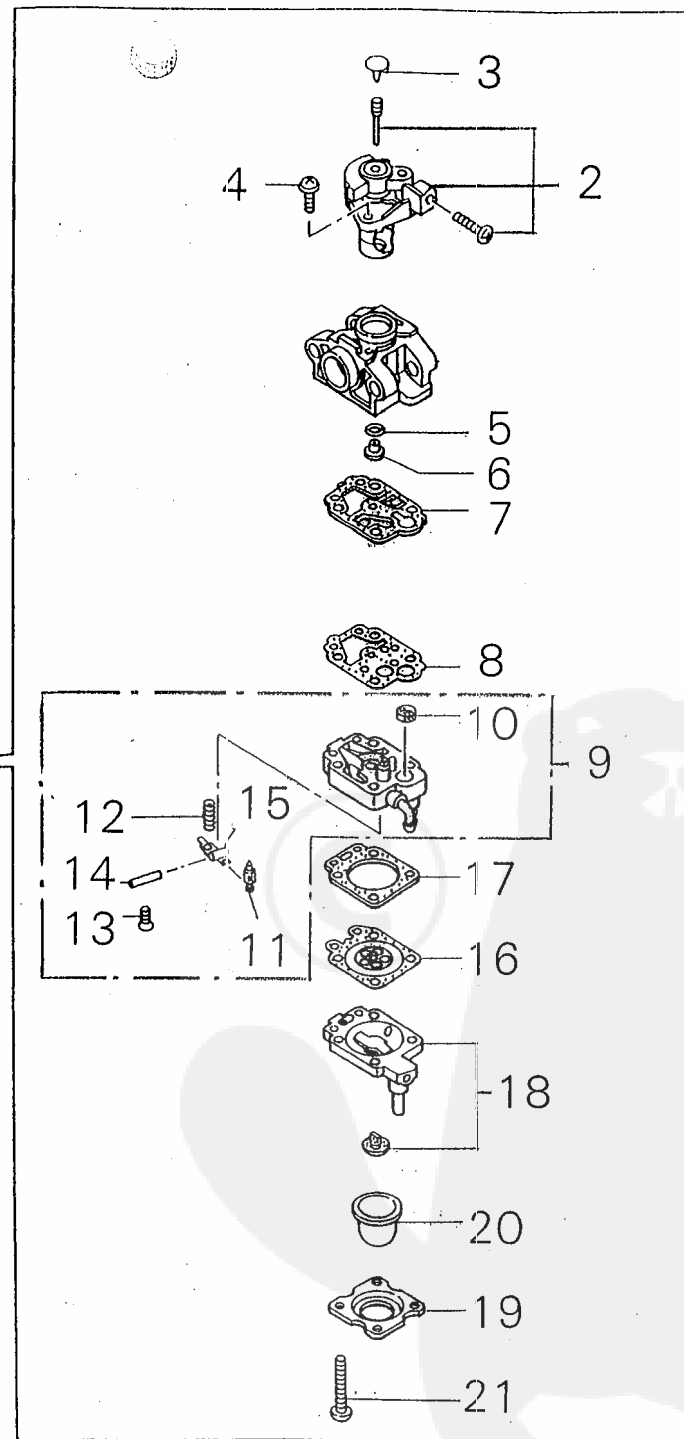

PRICE:(¥)

Ref. No	Part No.	Part Name	Q'ty	emarks
3- 1	20142-41110	PISTON	1	
2	20142-41210	PISTON RING	1	
3	20142-41310	PISTON PIN	1	
4	70030-41320	SNAP RING	2	
5	67000-41230	NEEDLE BEARING	1	
6	20016-41340	THRUST WASHER	2	
7	67000-42010	CRANK SHAFT	1	
9	20035-51111	CLUTCH SHOE	2	
10	20035-51221	CLUTCH SPRING	1	
11	20142-51210	BOLT	2	
12	20087-51231	SPRING PLATE	2	
13	22100-71430	WASHER	2	

PRICE: (¥)

Ref. No	Part No.	Part Name	Q'ty	Remarks
4-	1 20140-71200	ROTOR	1	
	2 02403-03100	KEY	1	
	3 20035-71220	NUT	1	
	4 20140-71600	COIL ASSY	1	
	5 70064-72111	TUBE	1	
	6 20010-72221	PLUG CAP	1	
	7 70180-72260	SHIELD	1	
	8 20000-72241	PLUG CAP COVER	1	
	9 20000-72250	COVER BAND	1	
	10 20000-72230	SPRING SPARK PLUG	1	
	11 70030-71620	INSULATOR	2	
	12 01020-04260	BOLT	2	
	13 01600-04101	SPRING WASHER	2	
	14 01613-04080	WASHER	2	
	15 67000-71240	CORD	1	
	16 20011-72120	GROMMET	1	
	17 13000-13406	SPARK PLUG BMR6A	1	

PRICE: (¥)

Ref. No	Part No.	Part Name	Q'ty	Remarks
5- 1	20140-75100	RECOIL STARTER SUB ASSY	1	
2	20140-75110	• STARTER CASE	1	
3	20140-75120	• REEL	1	
4	20140-75130	• SPRING	1	
5	20140-75140	• DOG	1	
6	20140-75150	• BRAKE SPRING	1	
7	20140-75160	• BOLT	1	
8	20140-75170	• RETAINER	1	
9	20140-75180	• WASHER	1	
10	70064-75190	• ROPE	1	
11	70064-75211	• HANDLE	1	
12	70064-75220	• STOPPER	1	
13	70064-75250	• NAME PLATE	1	
14	20140-75310	STARTER PULLEY	1	
15	01511-08051	NUT	1	
16	11024-04120	BOLT SPW	4	