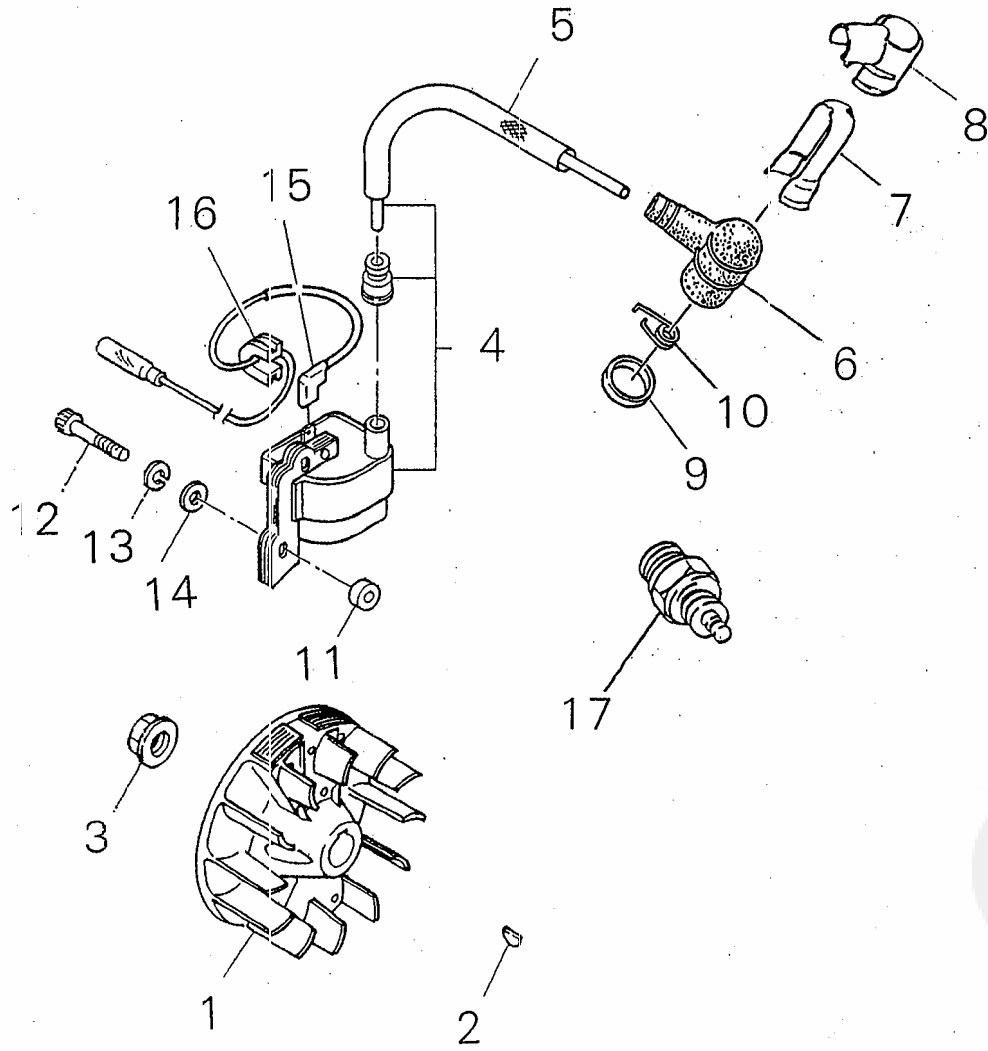

PRICE: (¥)

Ref. No	Part No.	Part Name	Q'ty	emarks
2- 1	20035-21100	CRANK CASE S COMP	1	
2	20036-21111	• CRANK CASE S	1	
3	12900-60010	• BEARING	1	
4	22150-21250	• OIL SEAL	1	
5	20140-21200	CRANK CASE M COMP	1	
6	20036-21123	• CRANK CASE M	1	
7	12900-60010	• BEARING	1	
8	20000-21211	• OIL SEAL	1	
9	12492-40080	• ROLLER	2	
10	01020-05250	BOLT	3	
11	20142-31111 <sup>2</sup>	FAN COVER	1	
12	20016-31212	CLUTCH DRUM	1	
13	20000-31140	SNAP RING	1	
14	11206-05300	SCREW PM SPW	3	
15	11206-05160	SCREW PM SPW	1	
16	20087-31410	JOINT	1	
17	20142-31420	STOPPER	1	
18	11260-04081	SCREW ADHESIVE	2	
19	11020-05220	BOLT SW	1	
20	20018-31460	SHIM	1	
21	20140-32110	CYLINDER COVER	1	
22	67000-91021	LABEL TRADE	1	
23	20140-31250	SCREW PM SLPW	1	
24	20140-31260	INSULATOR	1	
25	20140-34112	PROTECTOR	1	
26	20142-32211	MUFFLER COVER	1	
27	22160-32210	SCREW PC	1	
28	20011-72120	GROMMET	1	

PRICE:(¥)

Ref. No	Part No.	Part Name	Q'ty	emarks
3- 1	20142-41110	PISTON	1	
2	20142-41210	PISTON RING	1	
3	20142-41310	PISTON PIN	1	
4	70030-41320	SNAP RING	2	
5	67000-41230	NEEDLE BEARING	1	
6	20016-41340	THRUST WASHER	2	
7	67000-42010	CRANK SHAFT	1	
9	20035-51111	CLUTCH SHOE	2	
10	20035-51221	CLUTCH SPRING	1	
11	20142-51210	BOLT	2	
12	20087-51231	SPRING PLATE	2	
13	22100-71430	WASHER	2	

PRICE: (¥)

Ref. No	Part No.	Part Name	Q'ty	Remarks
5- 1	20140-75100	RECOIL STARTER SUB ASSY	1	
2	20140-75110	• STARTER CASE	1	
3	20140-75120	• REEL	1	
4	20140-75130	• SPRING	1	
5	20140-75140	• DOG	1	
6	20140-75150	• BRAKE SPRING	1	
7	20140-75160	• BOLT	1	
8	20140-75170	• RETAINER	1	
9	20140-75180	• WASHER	1	
10	70064-75190	• ROPE	1	
11	70064-75211	• HANDLE	1	
12	70064-75220	• STOPPER	1	
13	70064-75250	• NAME PLATE	1	
14	20140-75310	STARTER PULLEY	1	
15	01511-08051	NUT	1	
16	11024-04120	BOLT SPW	4	