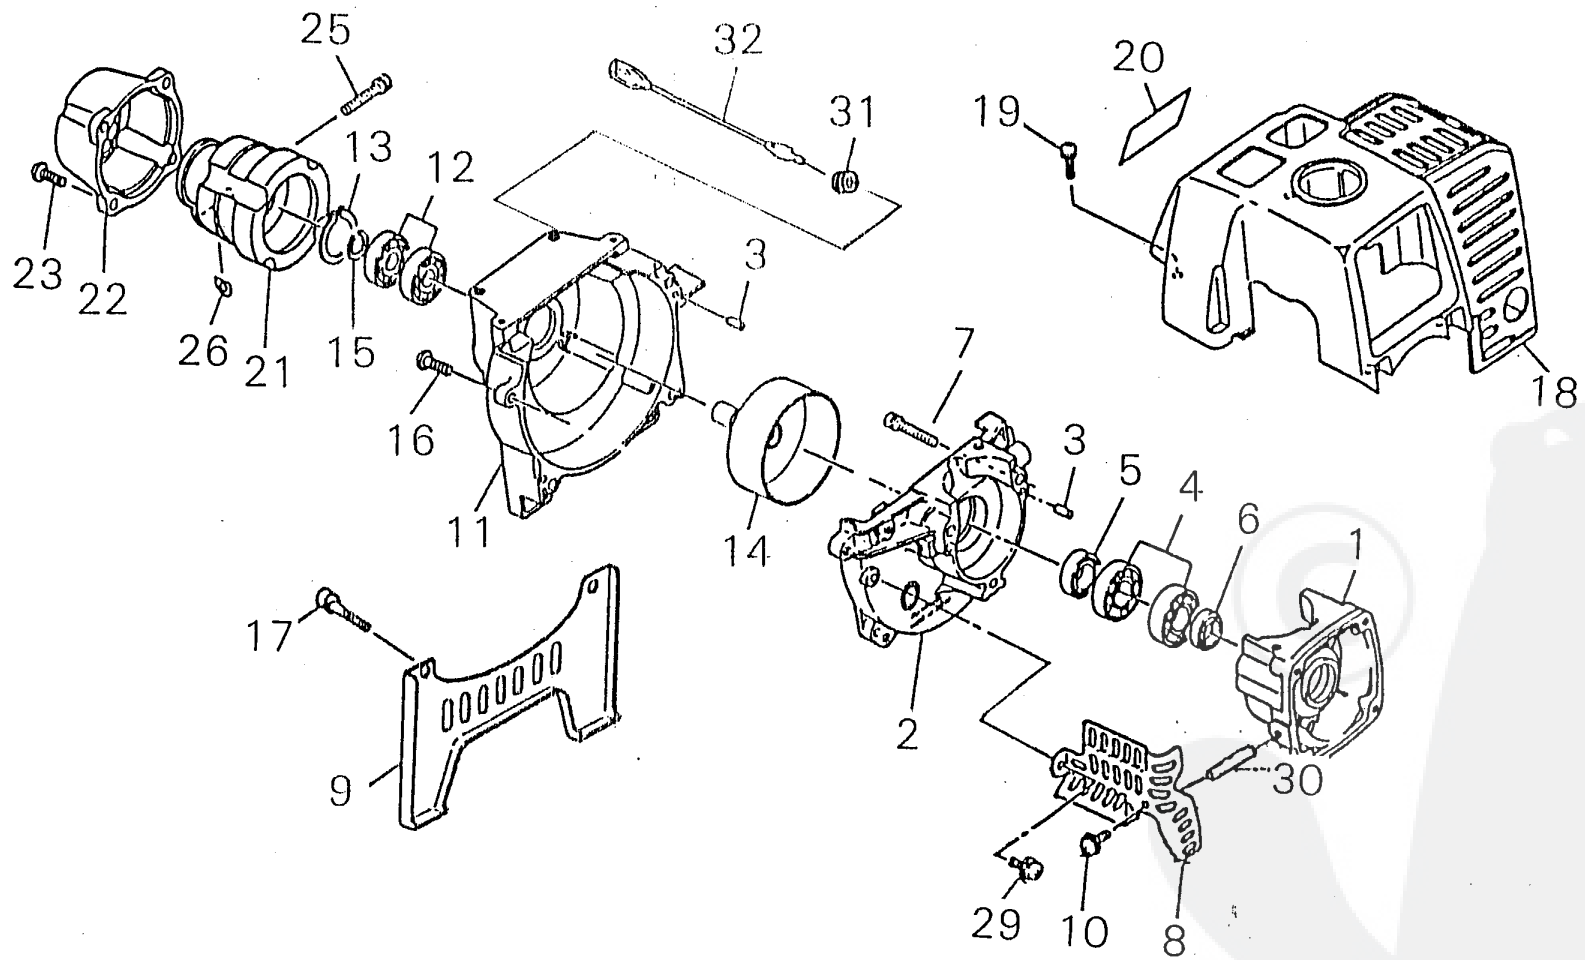

PARTS LIST
SHINDAIWA
(L138 LIA0380P)

T23/VK

PRICE:(ST)

Ref. No	Part No.	Part Name	Q'ty	Unit Price	Remarks
2-	20075-21000	CRANK CASE ASSY	1		
1	20036-21110	• CRANK CASE S	1		
2	20036-21121	• CRANK CASE M	1		
3	70030-21140	• DAWEL PIN	4		
4	02030-06001	• BEARING	2		
5	20000-21211	• OIL SEAL	1		
6	22150-21250	• OIL SEAL	1		
7	01020-05250	• BOLT	3		
8	20035-22110	• NET A	1		
29	11206-04080	• SCREW PM SPW	1		
10	01211-04300	• SCREW SW	1		
30	20075-22120	• COLLAR	1		
	70105-31100	FAN COVER SUB ASSY	1		
11	70105-31110	• FAN COVER	1		
12	02006-06000	• BEARING	2		
13	02432-26120	• SNAP RING	1		
14	20035-31120	• CLUTCH DRUM	1		
15	22000-13320	• SNAP RING	1		
16	11022-05160	BOLT SPW	2		
17	11022-05350	BOLT SPW	2		
31	70105-31520	GROMMET	1		
18	70036-31213	CYLINDER COVER	1		
19	11207-04160	SCREW PM SLPW	2		
20	70115-31250	NAME PLATE	1		
21	20035-31411	JOINT	1		
22	70036-31420	CAP JOINT	1		
23	11206-05160	SCREW PM SPW	4		
32	70105-31510	CORD	1		
25	11023-05250	BOLT SW	1		
26	20035-31460	SHIM	1		
9	20075-33110	STAND	1		

PRICE:(ST)

Ref. No	Part No.	Part Name	Q'ty	Unit Price	Remarks
5-	70036-75000	RECOIL STARTER ASSY #	1	150	
	70036-75100	• RECOIL STARTER SUB ASSY	1		
1	70036-75110	•• STARTER CASE	1		
2	70036-75116	•• NAME PLATE	1		
3	70030-75120	•• REEL	1		
4	70030-75130	•• RECOIL SPRING	1		
5	70030-75140	•• WASHER	1		
6	20035-75170	•• SCREW	1		
7	70030-75160	•• ROPE	1		
8	20035-75180	•• ROPE GUIDE	1		
9	20000-75190	•• KNOB STARTER	1		
	20035-75200	• STARTER PULLY SUB ASSY	1		
10	70030-75210	•• STARTER PULLY	1		
11	70030-75220	•• RATCHET	1		
12	20035-75230	•• RETURN SPRING	1		
13	70030-75240	•• E RING	1		
14	20035-43230	NUT	1		
15	20040-31330	SCREW PM SW L	2		
16	11206-04200	SCREW PM SPW	2		