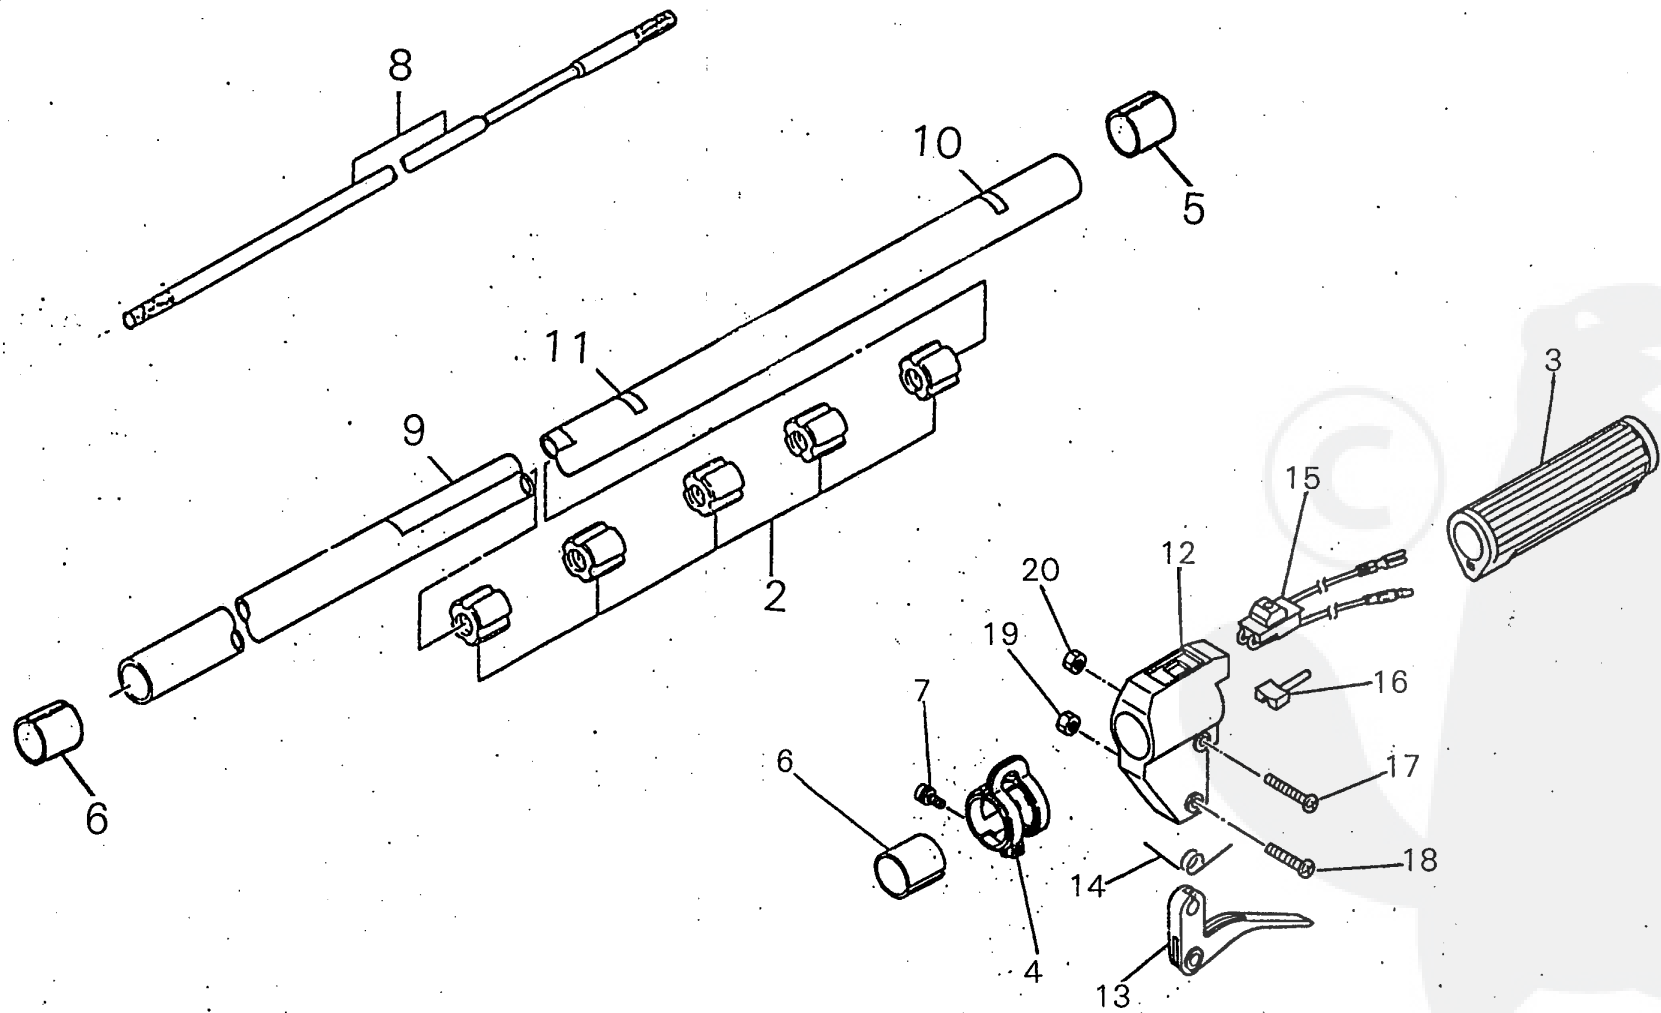

PRICE:(ST)

Ref. No	Part No.	Part Name	Q'ty	Unit Price	Remarks
8-	72449-12000	OUTER PIPE ASSY	# 1		
	72449-12100	• OUTER PIPE SUB ASSY	1		
2	22035-12120	•• BUSH	5		
3	22036-12612	•• GRIP	1		
10	72444-12140	•• CAUTION PLATE	1		
11	72444-12150	•• HANDLE LABEL	1		
4	22035-12210	• SWIVEL HANGER	1		
5	22036-14130	• SPACER	1		
6	22035-12220	• SPACER	2		
7	11206-05120	• SCREW PM SPW	1		
8	22035-12410	• MAIN SHAFT	1		
9	72443-12510	• NAME PLATE	1		
	72449-12300	• THROTTLE LEVER ASSY	1		
12	72418-12320	•• BODY	1		
13	72414-12330	•• LEVER	1		
14	72414-12340	•• RETURN SPRING	1		
15	72449-12350	•• SWITCH	1		
16	72414-12360	•• SPACER	1		
17	11203-05300	•• SCREW PM	1		
18	72418-12370	•• SCREW	1		
19	11525-05000	•• U NUT	1		
20	01500-05041	•• NUT	1		
	70036-83110	THROTTLE CABLE			