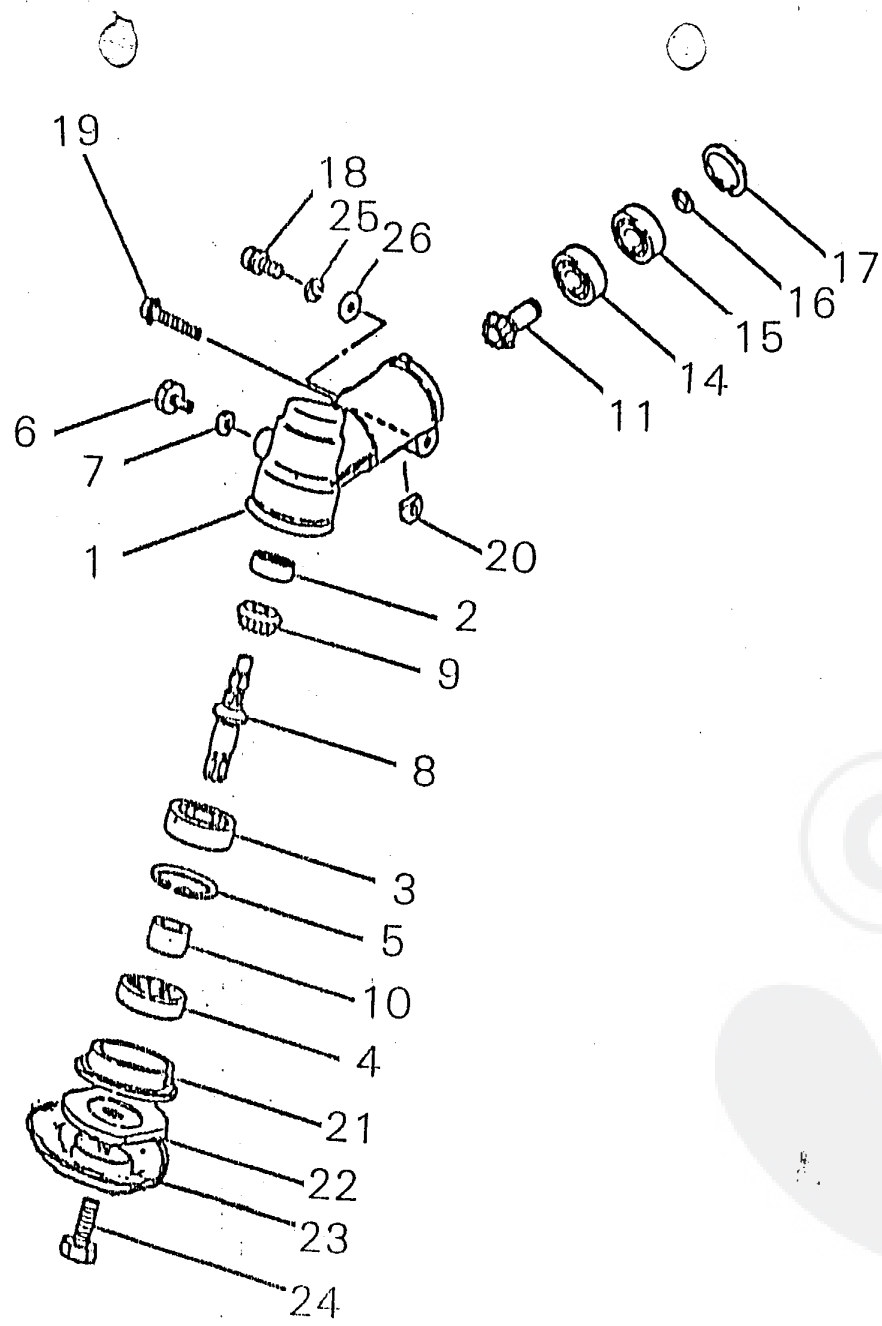

PRICE:(ST)

Ref. No	Part No.	Part Name	Qty	Unit Price	Remarks
9-	72444-13001	GEAR CASE ASSY	1		
	~~72055-13011~~	• GEAR CASE SUB ASSY	1		
	~~72444-13020~~				
1	72055-13111	•• GEAR CASE	1		
2	02006-00626	•• BEARING	1		
3	02000-06000	•• BEARING	1		
4	22035-13140	•• OIL SEAL	1		
5	02432-26120	•• SNAP RING	1		
6	01014-06100	•• BOLT	1		
7	22000-13410	•• GASKET	1		
8	22035-13211	•• GEAR SHAFT	1		
9	22035-13220	•• BEVEL GEAR	1		
10	22035-13230	•• COLLAR	1		
11	22035-13390	•• PINION SET	1		
14	02000-00608	•• BEARING	1		
15	02002-00608	•• BEARING	1		
16	22035-13340	•• SNAP RING	1		
17	02432-22100	•• SNAP RING	1		
18	01020-05120	•• BOLT	1		
25	01600-05131	•• SPRING WASHER	1		
26	01610-05080	•• WASHER	1		
19	11020-05300	•• BOLT SW	1		
20	22000-13420	•• SHIM	1		
	72444-13209	• HOLDER SET	# 1		
21	22035-13242	•• HOLDER A	1		
22	22035-13251	•• HOLDER B	1		
23	72444-13290	•• STABILIZER	1		
24	22035-13271	•• BOLT	1		

PARTS LIST
SHINDAIWA
(LI38 LIA0380P)

T23/VK