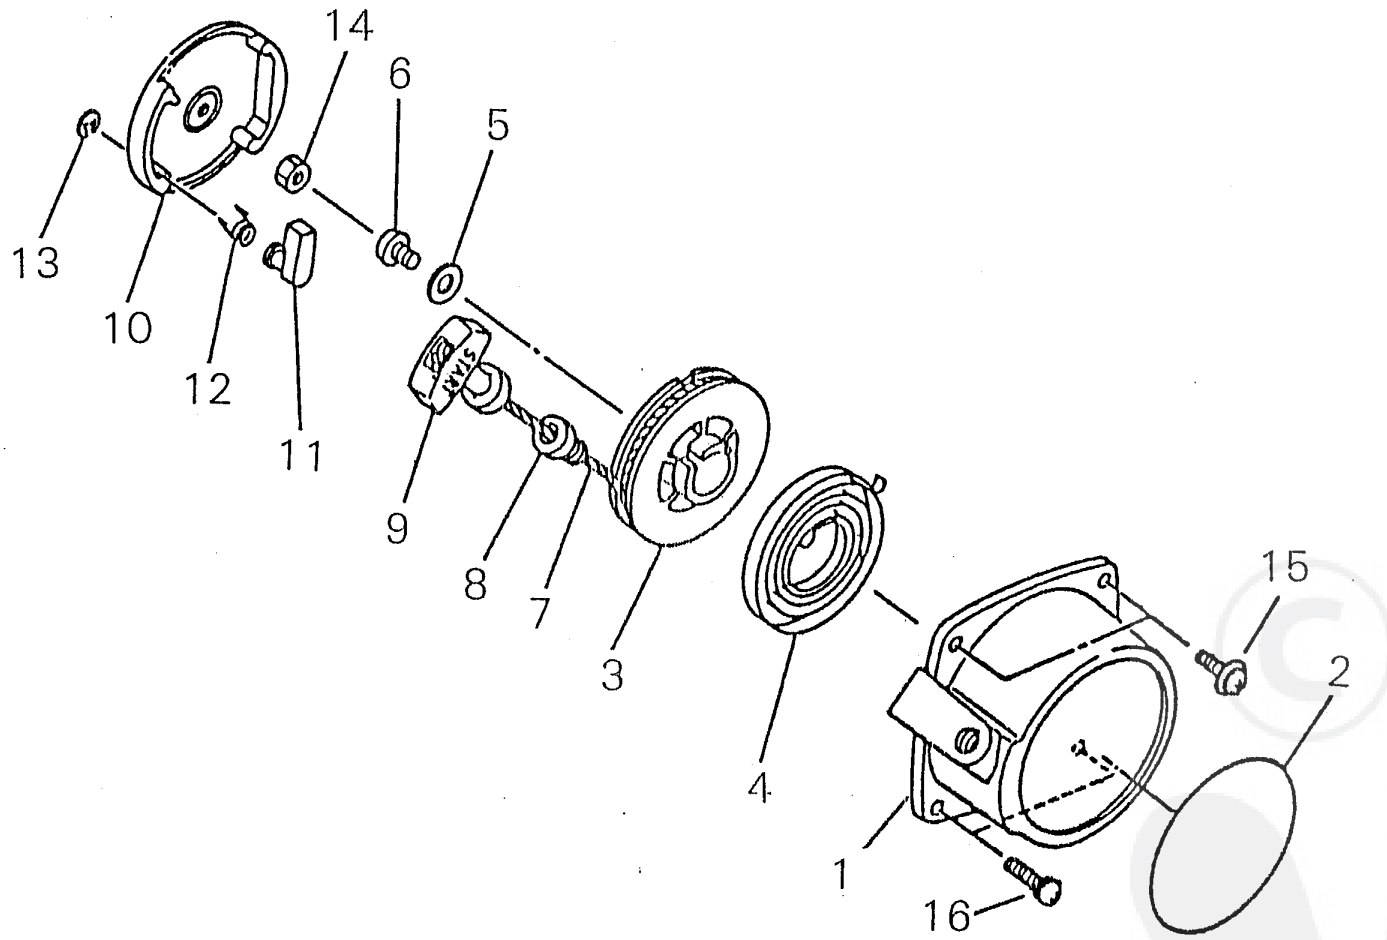

PARTS LIST
SHINDAIWA
(L138 LIA0380P)

T23/VK

PRICE:(ST)

Ref. No	Part No.	Part Name	Q'ty	Unit Price	Remarks
2-	20075-21000	CRANK CASE ASSY	1		
1	20036-21110	• CRANK CASE S	1		
2	20036-21121	• CRANK CASE M	1		
3	70030-21140	• DAWEL PIN	4		
4	02030-06001	• BEARING	2		
5	20000-21211	• OIL SEAL	1		
6	22150-21250	• OIL SEAL	1		
7	01020-05250	• BOLT	3		
8	20035-22110	• NET A	1		
29	11206-04080	• SCREW PM SPW	1		
10	01211-04300	• SCREW SW	1		
30	20075-22120	• COLLAR	1		
	70105-31100	FAN COVER SUB ASSY	1		
11	70105-31110	• FAN COVER	1		
12	02006-06000	• BEARING	2		
13	02432-26120	• SNAP RING	1		
14	20035-31120	• CLUTCH DRUM	1		
15	22000-13320	• SNAP RING	1		
16	11022-05160	BOLT SPW	2		
17	11022-05350	BOLT SPW	2		
31	70105-31520	GROMMET	1		
18	70036-31213	CYLINDER COVER	1		
19	11207-04160	SCREW PM SLPW	2		
20	70115-31250	NAME PLATE	1		
21	20035-31411	JOINT	1		
22	70036-31420	CAP JOINT	1		
23	11206-05160	SCREW PM SPW	4		
32	70105-31510	CORD	1		
25	11023-05250	BOLT SW	1		
26	20035-31460	SHIM	1		
9	20075-33110	STAND	1		

PRICE:(ST)

Ref. No	Part No.	Part Name	Q'ty	Unit Price	Remarks
5-	70036-75000	RECOIL STARTER ASSY #	1	150	
	70036-75100	• RECOIL STARTER SUB ASSY	1		
1	70036-75110	•• STARTER CASE	1		
2	70036-75116	•• NAME PLATE	1		
3	70030-75120	•• REEL	1		
4	70030-75130	•• RECOIL SPRING	1		
5	70030-75140	•• WASHER	1		
6	20035-75170	•• SCREW	1		
7	70030-75160	•• ROPE	1		
8	20035-75180	•• ROPE GUIDE	1		
9	20000-75190	•• KNOB STARTER	1		
	20035-75200	• STARTER PULLY SUB ASSY	1		
10	70030-75210	•• STARTER PULLY	1		
11	70030-75220	•• RATCHET	1		
12	20035-75230	•• RETURN SPRING	1		
13	70030-75240	•• E RING	1		
14	20035-43230	NUT	1		
15	20040-31330	SCREW PM SW L	2		
16	11206-04200	SCREW PM SPW	2		