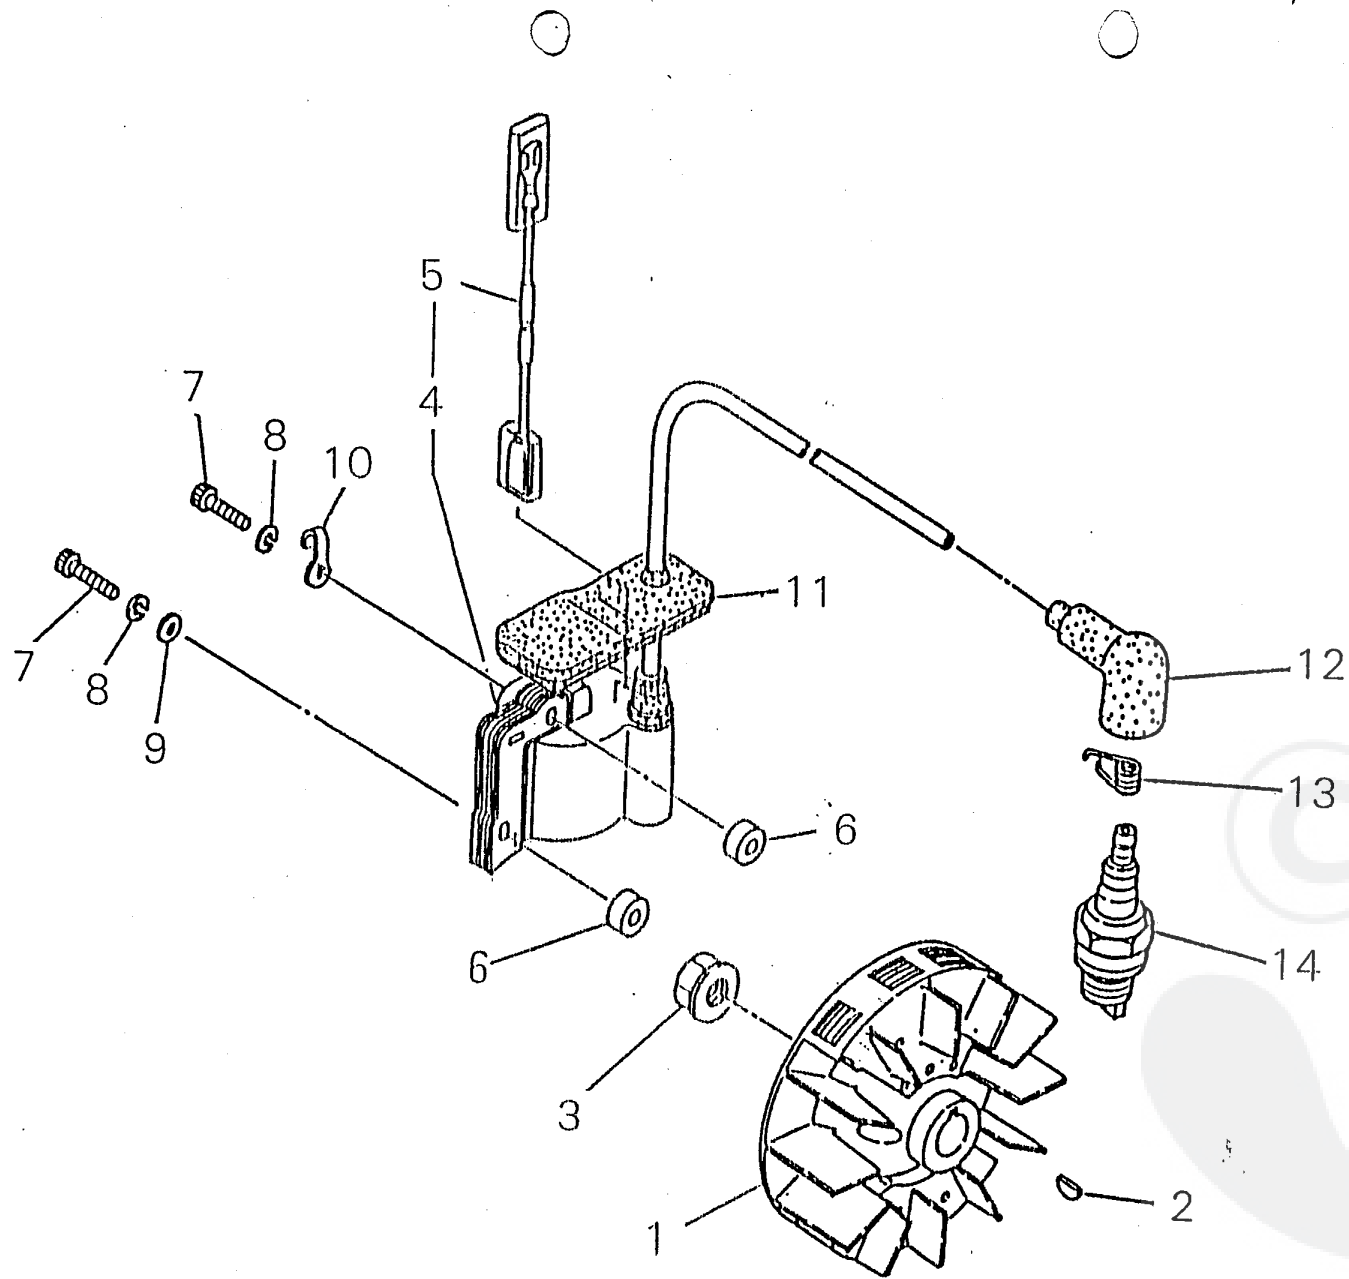

PARTS LIST
SHINDAIWA
(L138 LIA0380P)

T23/VK

PRICE:(ST)

Ref. No	Part No.	Part Name	Q'ty	Unit Price	Remarks
2-	20075-21000	CRANK CASE ASSY	1		
1	20036-21110	• CRANK CASE S	1		
2	20036-21121	• CRANK CASE M	1		
3	70030-21140	• DAWEL PIN	4		
4	02030-06001	• BEARING	2		
5	20000-21211	• OIL SEAL	1		
6	22150-21250	• OIL SEAL	1		
7	01020-05250	• BOLT	3		
8	20035-22110	• NET A	1		
29	11206-04080	• SCREW PM SPW	1		
10	01211-04300	• SCREW SW	1		
30	20075-22120	• COLLAR	1		
	70105-31100	FAN COVER SUB ASSY	1		
11	70105-31110	• FAN COVER	1		
12	02006-06000	• BEARING	2		
13	02432-26120	• SNAP RING	1		
14	20035-31120	• CLUTCH DRUM	1		
15	22000-13320	• SNAP RING	1		
16	11022-05160	BOLT SPW	2		
17	11022-05350	BOLT SPW	2		
31	70105-31520	GROMMET	1		
18	70036-31213	CYLINDER COVER	1		
19	11207-04160	SCREW PM SLPW	2		
20	70115-31250	NAME PLATE	1		
21	20035-31411	JOINT	1		
22	70036-31420	CAP JOINT	1		
23	11206-05160	SCREW PM SPW	4		
32	70105-31510	CORD	1		
25	11023-05250	BOLT SW	1		
26	20035-31460	SHIM	1		
9	20075-33110	STAND	1		

PRICE:(ST)

Ref. No	Part No.	Part Name	Qty	Unit Price	Remarks
4- 1	20077-71200	ROTOR	1		
2	22100-43210	KEY	1		
3	20035-71220	NUT	1		
4	20077-71600	COIL ASSY	1		
5	20077-71640	CORD	1		
6	70030-71620	INSULATOR	2		
7	01020-04260	BOLT	2		
8	01600-04101	SPRING WASHER	2		
9	20010-71650	WASHER	1		
10	20077-72130	CLAMP	1		
11	20040-72110	GROMMET	1		
12	22102-72220	PLUG CAP	1		
13	20000-72230	SPRING SPARK PLUG	1		
14	13000-13406	SPARK PLUG	1		