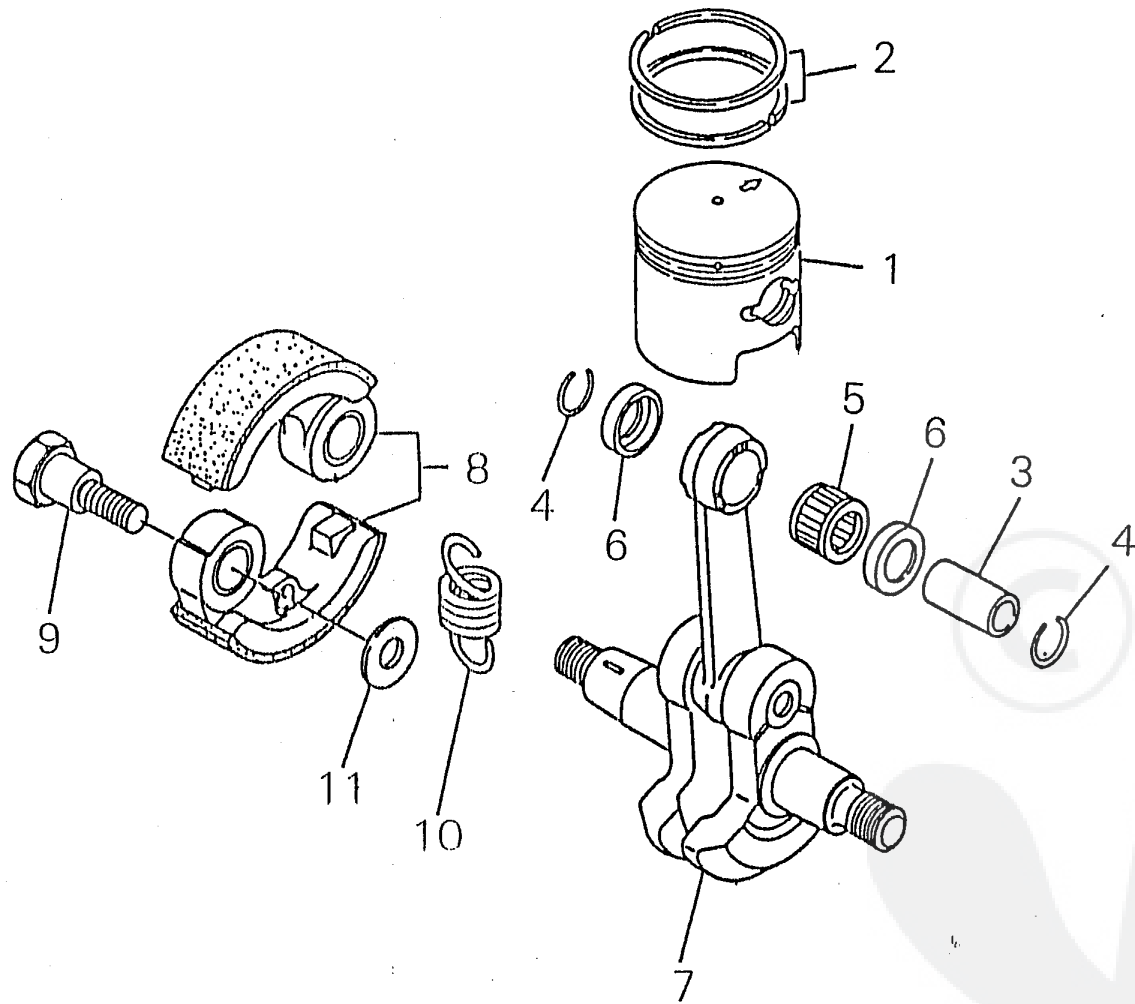

PARTS LIST
SHINDAIWA
(L138 LIA0380P)

T23/VK

PRICE:(ST)

Ref. No	Part No.	Part Name	Q'ty	Unit Price	Remarks
2-	20075-21000	CRANK CASE ASSY	1		
1	20036-21110	• CRANK CASE S	1		
2	20036-21121	• CRANK CASE M	1		
3	70030-21140	• DAWEL PIN	4		
4	02030-06001	• BEARING	2		
5	20000-21211	• OIL SEAL	1		
6	22150-21250	• OIL SEAL	1		
7	01020-05250	• BOLT	3		
8	20035-22110	• NET A	1		
29	11206-04080	• SCREW PM SPW	1		
10	01211-04300	• SCREW SW	1		
30	20075-22120	• COLLAR	1		
	70105-31100	FAN COVER SUB ASSY	1		
11	70105-31110	• FAN COVER	1		
12	02006-06000	• BEARING	2		
13	02432-26120	• SNAP RING	1		
14	20035-31120	• CLUTCH DRUM	1		
15	22000-13320	• SNAP RING	1		
16	11022-05160	BOLT SPW	2		
17	11022-05350	BOLT SPW	2		
31	70105-31520	GROMMET	1		
18	70036-31213	CYLINDER COVER	1		
19	11207-04160	SCREW PM SLPW	2		
20	70115-31250	NAME PLATE	1		
21	20035-31411	JOINT	1		
22	70036-31420	CAP JOINT	1		
23	11206-05160	SCREW PM SPW	4		
32	70105-31510	CORD	1		
25	11023-05250	BOLT SW	1		
26	20035-31460	SHIM	1		
9	20075-33110	STAND	1		

PRICE:(ST)

Ref. No	Part No.	Part Name	Q'ty	Unit Price	Remarks
5-	70036-75000	RECOIL STARTER ASSY #	1	150	
	70036-75100	• RECOIL STARTER SUB ASSY	1		
1	70036-75110	•• STARTER CASE	1		
2	70036-75116	•• NAME PLATE	1		
3	70030-75120	•• REEL	1		
4	70030-75130	•• RECOIL SPRING	1		
5	70030-75140	•• WASHER	1		
6	20035-75170	•• SCREW	1		
7	70030-75160	•• ROPE	1		
8	20035-75180	•• ROPE GUIDE	1		
9	20000-75190	•• KNOB STARTER	1		
	20035-75200	• STARTER PULLY SUB ASSY	1		
10	70030-75210	•• STARTER PULLY	1		
11	70030-75220	•• RATCHET	1		
12	20035-75230	•• RETURN SPRING	1		
13	70030-75240	•• E RING	1		
14	20035-43230	NUT	1		
15	20040-31330	SCREW PM SW L	2		
16	11206-04200	SCREW PM SPW	2		