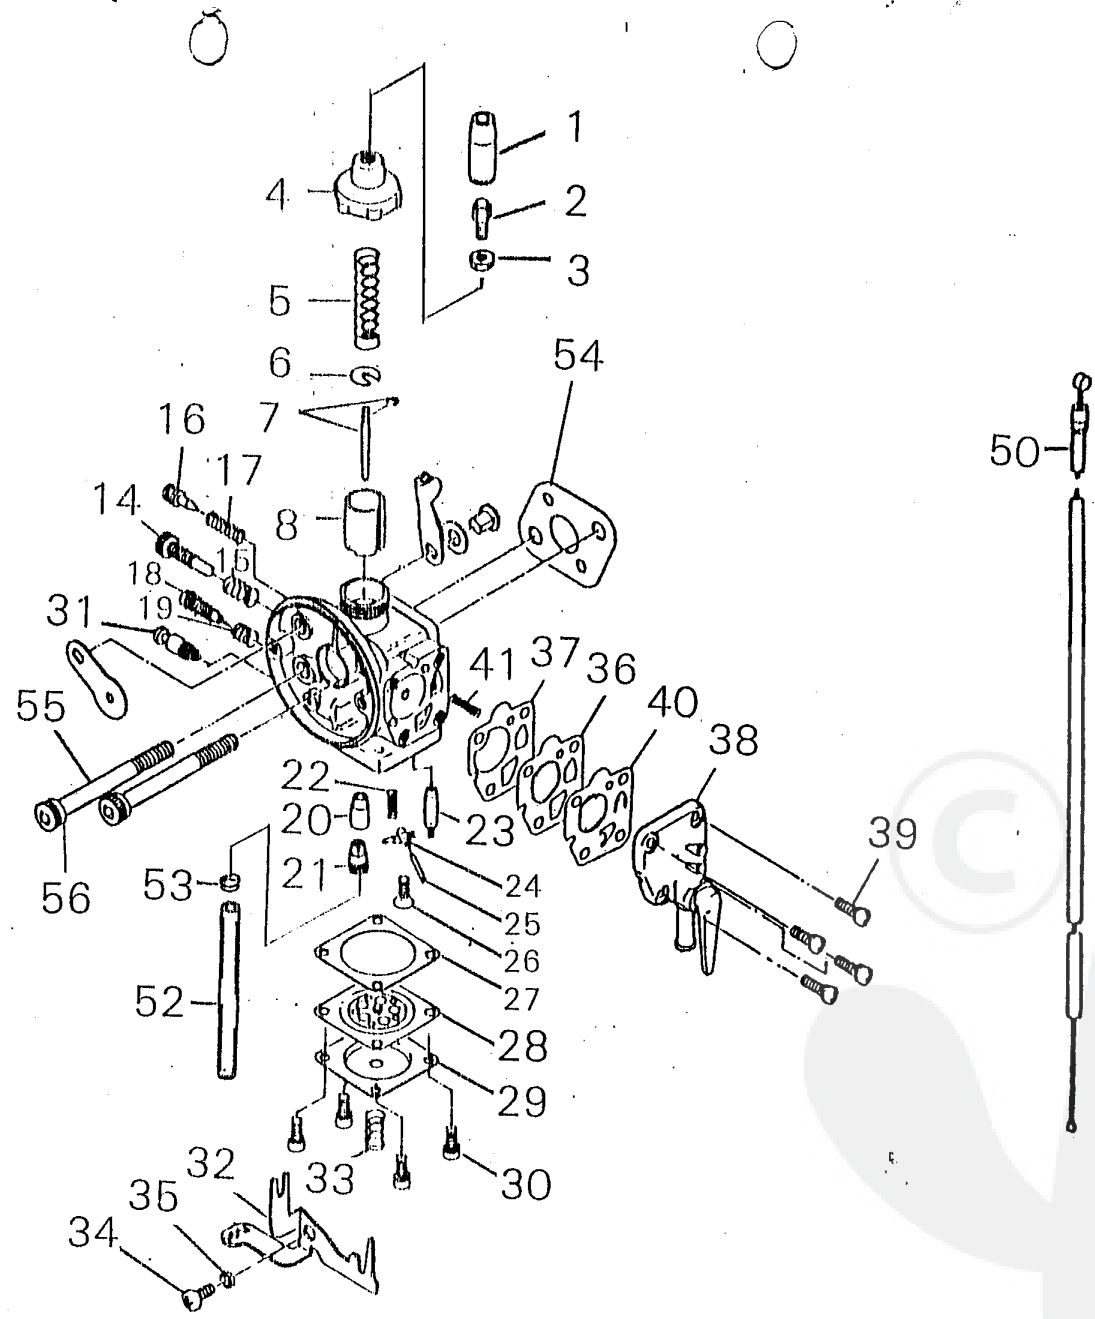

PRICE:(ST)

Ref. No	Part No.	Part Name	Qty	Unit Price	Remarks
6-	20075-81002	CARBURETOR ASSY	1		
	20075-81022	* CARBU BODY SUB ASSY	1		
1	72920-81130	** ADJUSTER CAP	1		
2	72920-81140	** CABLE ADJUSTER	1		
3	20000-81260	** LOCK NUT	1		
4	72920-81120	** BODY CAP	1		
5	20011-81140	** SPRING	1		
6	20000-81150	** SPRING RECEIVE	1		
7	20075-81171	** JET NEEDLE	1		
8	20075-81180	** THROTTLE VALVE	1		
14	20000-81310	** SLOW STOP SCREW	1		
15	20000-81320	** SPRING	1		
16	20000-81330	** SLOW AIR SCREW	1		
17	20000-81340	** SPRING	1		
18	20011-81351	** ADJUST SCREW	1		
19	20011-81360	** SPRING	1		
20	20075-81411	** NEEDLE JET	1		
21	20011-81420	** HOLDER	1		
22	20011-81430	** SPRING	1		
23	20000-81441	** NEEDLE VALVE	1		
24	20011-81450	** LEVER	1		
25	20011-81460	** PIN	1		
26	20011-81470	** SCREW	1		
27	20011-81510	** GASKET	1		
28	20011-81520	** DIAPHRAGM	1		
29	20011-81530	** COVER DIAPHRAGM	1		
30	20000-81540	** SCREW	4		
31	20011-81550	** ORVER FLOW VALVE	1		
32	20035-81560	** TICKLER LEVER	1		
33	20011-81572	** SPRING	1		
34	20011-81581	** SCREW	1		
35	20011-81590	** COLLAR	1		
36	20011-81621	** DIAPHRAGM	1		
37	20011-81630	** GASKET	1		
38	20011-81641	** PUMP BODY	1		
39	20000-81650	** SCREW	4		
40	20020-81660	** PUMP VALVE	1		
41	20011-81680	** SPRING	1		

PARTS LIST
SHINDAIWA
(LI38 LIA0380P)

T23/VK