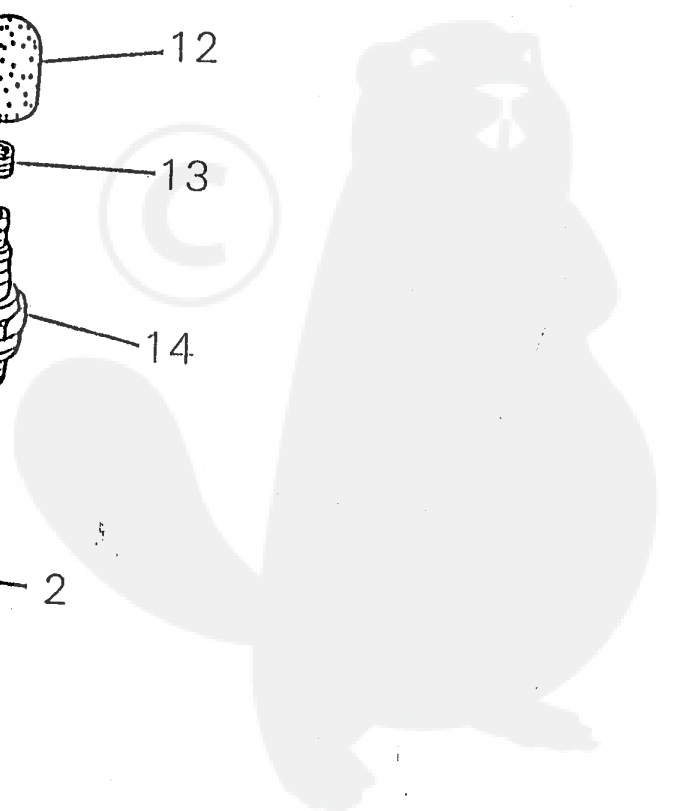

PARTS LIST
SHINDAIWA
(L138 LIA0380P)

T23/VK

PRICE:(ST)

Ref. No	Part No.	Part Name	Q'ty	Unit Price	Remarks
2-	20075-21000	CRANK CASE ASSY	1		
1	20036-21110	• CRANK CASE S	1		
2	20036-21121	• CRANK CASE M	1		
3	70030-21140	• DAWEL PIN	4		
4	02030-06001	• BEARING	2		
5	20000-21211	• OIL SEAL	1		
6	22150-21250	• OIL SEAL	1		
7	01020-05250	• BOLT	3		
8	20035-22110	• NET A	1		
29	11206-04080	• SCREW PM SPW	1		
10	01211-04300	• SCREW SW	1		
30	20075-22120	• COLLAR	1		
	70105-31100	FAN COVER SUB ASSY	1		
11	70105-31110	• FAN COVER	1		
12	02006-06000	• BEARING	2		
13	02432-26120	• SNAP RING	1		
14	20035-31120	• CLUTCH DRUM	1		
15	22000-13320	• SNAP RING	1		
16	11022-05160	BOLT SPW	2		
17	11022-05350	BOLT SPW	2		
31	70105-31520	GROMMET	1		
18	70036-31213	CYLINDER COVER	1		
19	11207-04160	SCREW PM SLPW	2		
20	70115-31250	NAME PLATE	1		
21	20035-31411	JOINT	1		
22	70036-31420	CAP JOINT	1		
23	11206-05160	SCREW PM SPW	4		
32	70105-31510	CORD	1		
25	11023-05250	BOLT SW	1		
26	20035-31460	SHIM	1		
9	20075-33110	STAND	1		

PRICE:(ST)

Ref. No	Part No.	Part Name	Qty	Unit Price	Remarks
4- 1	20077-71200	ROTOR	1		
2	22100-43210	KEY	1		
3	20035-71220	NUT	1		
4	20077-71600	COIL ASSY	1		
5	20077-71640	CORD	1		
6	70030-71620	INSULATOR	2		
7	01020-04260	BOLT	2		
8	01600-04101	SPRING WASHER	2		
9	20010-71650	WASHER	1		
10	20077-72130	CLAMP	1		
11	20040-72110	GROMMET	1		
12	22102-72220	PLUG CAP	1		
13	20000-72230	SPRING SPARK PLUG	1		
14	13000-13406	SPARK PLUG	1		