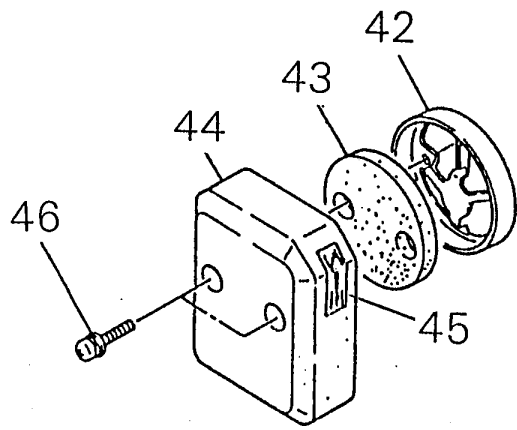

PRICE:(ST)

Ref. No	Part No.	Part Name	Qty	Unit Price	Remarks
6-	20075-81002	CARBURETOR ASSY	1		
	20075-81022	* CARBU BODY SUB ASSY	1		
1	72920-81130	** ADJUSTER CAP	1		
2	72920-81140	** CABLE ADJUSTER	1		
3	20000-81260	** LOCK NUT	1		
4	72920-81120	** BODY CAP	1		
5	20011-81140	** SPRING	1		
6	20000-81150	** SPRING RECEIVE	1		
7	20075-81171	** JET NEEDLE	1		
8	20075-81180	** THROTTLE VALVE	1		
14	20000-81310	** SLOW STOP SCREW	1		
15	20000-81320	** SPRING	1		
16	20000-81330	** SLOW AIR SCREW	1		
17	20000-81340	** SPRING	1		
18	20011-81351	** ADJUST SCREW	1		
19	20011-81360	** SPRING	1		
20	20075-81411	** NEEDLE JET	1		
21	20011-81420	** HOLDER	1		
22	20011-81430	** SPRING	1		
23	20000-81441	** NEEDLE VALVE	1		
24	20011-81450	** LEVER	1		
25	20011-81460	** PIN	1		
26	20011-81470	** SCREW	1		
27	20011-81510	** GASKET	1		
28	20011-81520	** DIAPHRAGM	1		
29	20011-81530	** COVER DIAPHRAGM	1		
30	20000-81540	** SCREW	4		
31	20011-81550	** ORVER FLOW VALVE	1		
32	20035-81560	** TICKLER LEVER	1		
33	20011-81572	** SPRING	1		
34	20011-81581	** SCREW	1		
35	20011-81590	** COLLAR	1		
36	20011-81621	** DIAPHRAGM	1		
37	20011-81630	** GASKET	1		
38	20011-81641	** PUMP BODY	1		
39	20000-81650	** SCREW	4		
40	20020-81660	** PUMP VALVE	1		
41	20011-81680	** SPRING	1		

PARTS LIST
SHINDAIWA
(LI38 LIA0380P)

T23/VK