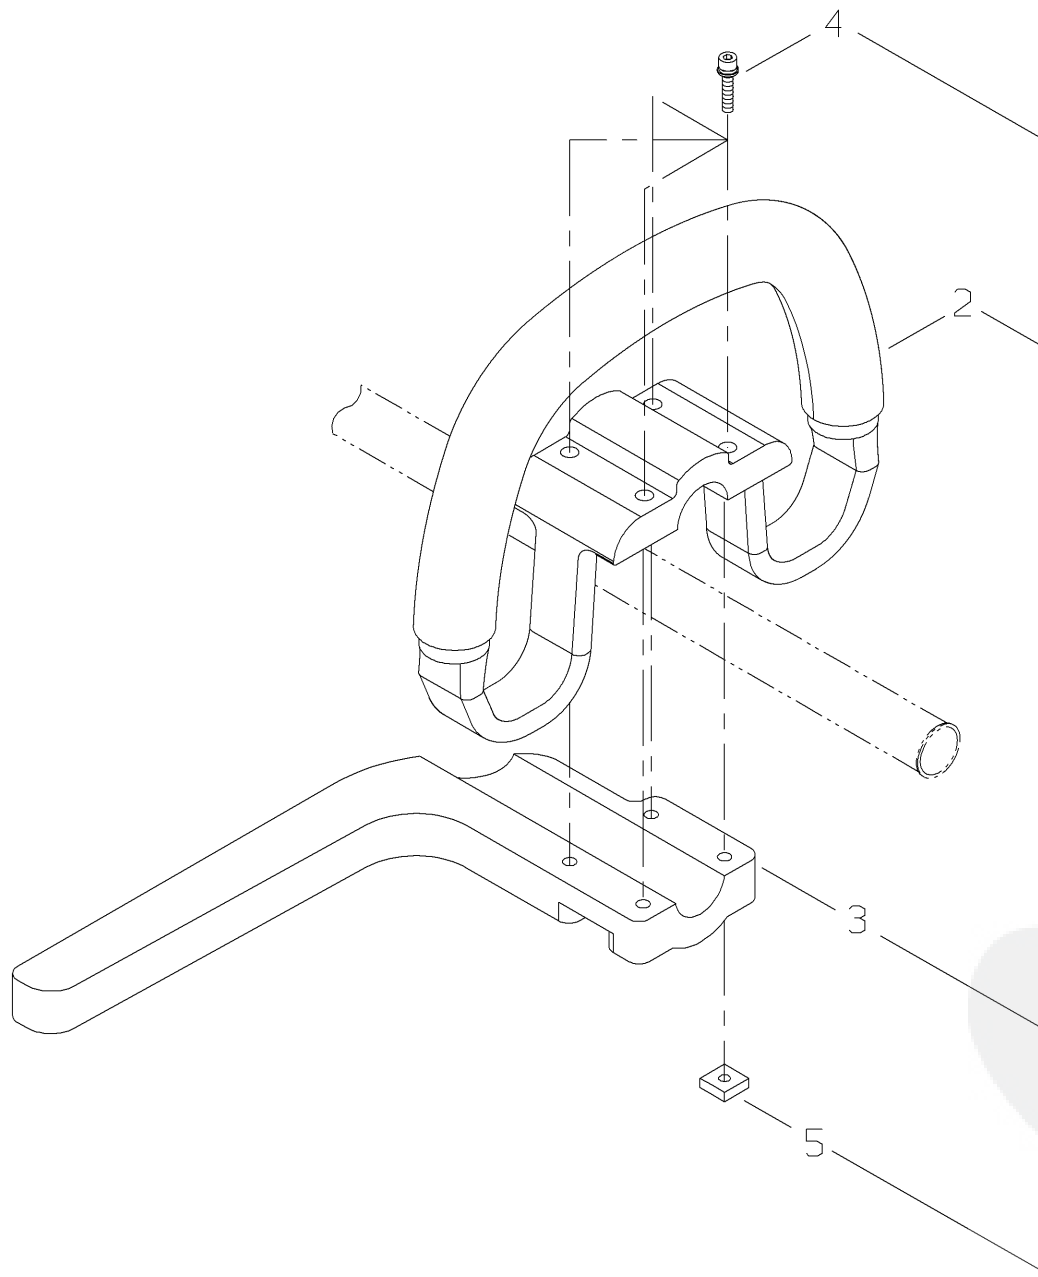

Ref. No	Part No.	Part Name	Q`ty	Remarks
10- 1	62074-64011	HANDLE ASSY	1	
2	62074-64111	*HANDLE	1	
3	62074-64120	*BARRIER	1	
4	11022-05350	*BOLT, SPW	4	
5	22420-16120	*NUT	4