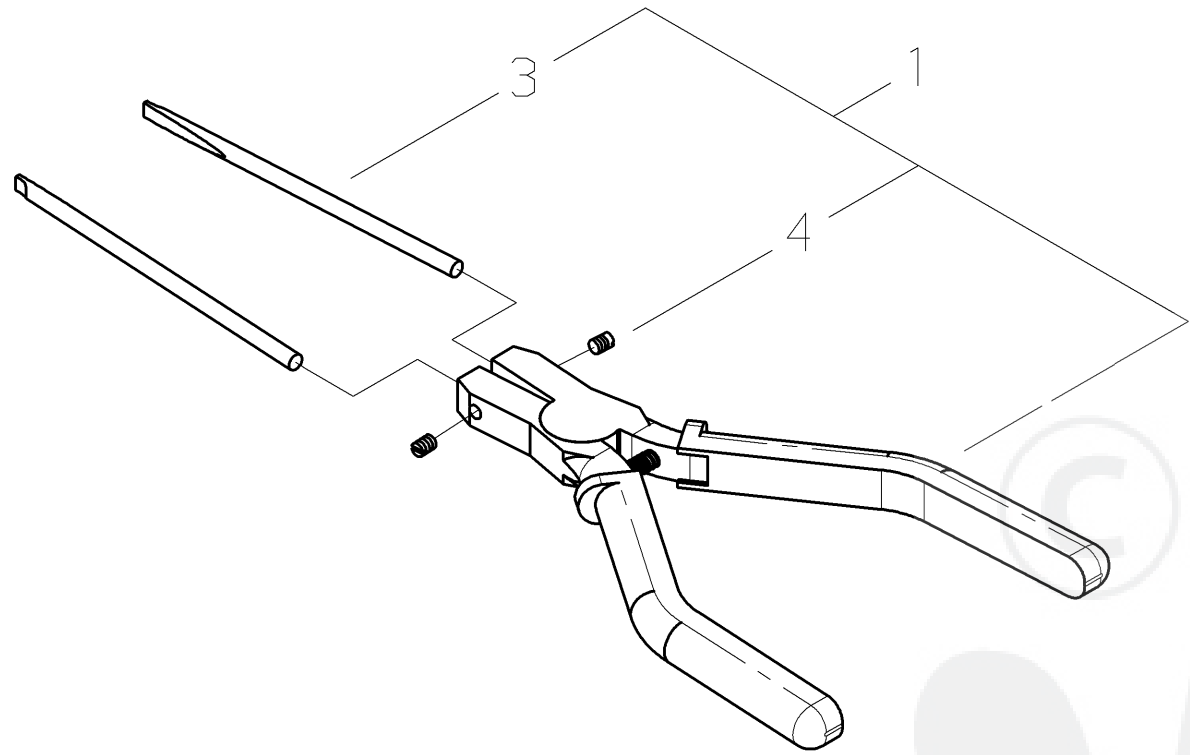

Ref. No	Part No.	Part Name	Q`ty	Remarks
14- 1	60907-98360	PLIERS	1	
3	60907-98370	*ROD	2	
4	01236-03040	*SET SCREW	2