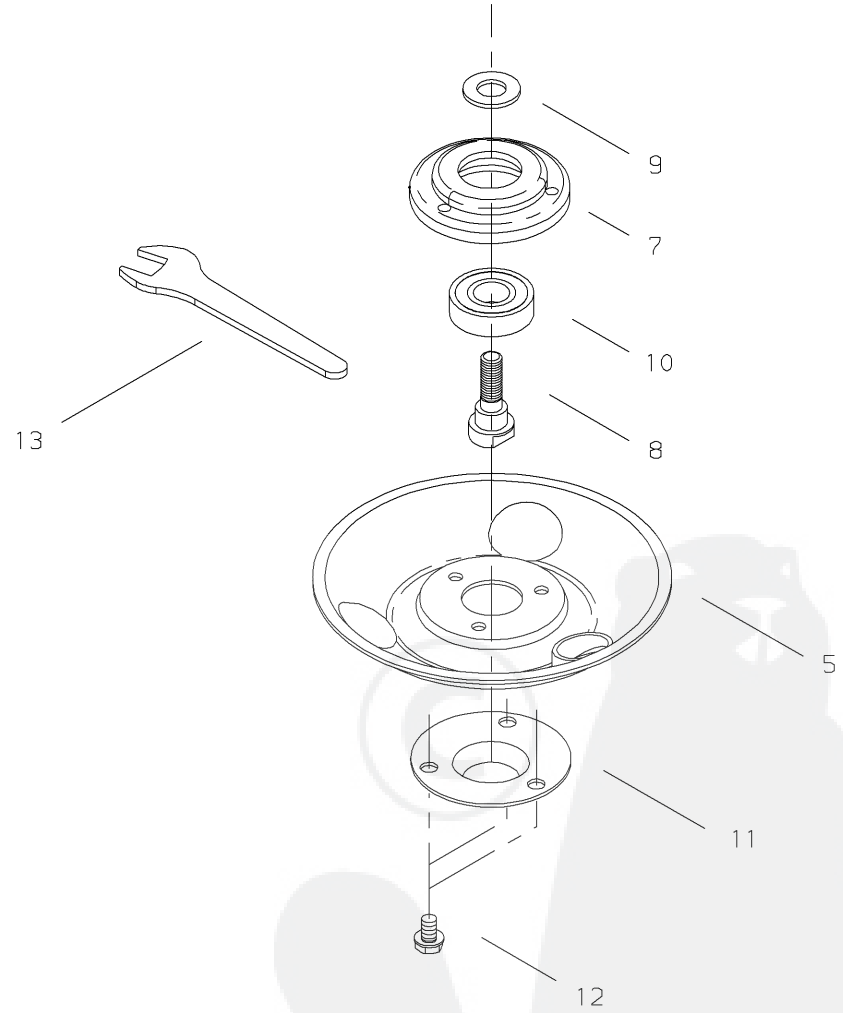

Ref. No	Part No.	Part Name	Q`ty	Remarks
8- 1	60907-98380	OUTER PIPE COMP	1	
2	22024-12120	*BUSHING	5	
3	63043-62140	GRIP	1	
4	22009-12210	HANGER	1	
5	11022-05120	BOLT, SPW	1	
6	01500-05041	NUT	1	
7	63000-62311	PROTECTOR	1	
8	63907-62020	THROTTLE LEVER ASSY	1	
9	63000-62340	*BODY, RIGHT	1	
10	63000-62350	*BODY, LEFT	1	
11	63002-62340	*LEVER	1	
12	63901-62352	*LOCK LEVER	1	
13	63002-62350	*HOLDER	1	
14	63880-65350	*COIL SPRING	1	
15	63901-62370	*COIL SPRING	1	
16	63907-62310	*SWITCH	1	
17	63880-65360	*SCREW, TAPPING	3	
18	11206-05201	*SCREW, PMSPW	1	
19	01501-05030	*NUT	1	
20	63880-65411	*PLUG	1	
21	70871-65170	*BUTTON	1	
22	70871-65180	*COIL SPRING	1	
23	63907-62170	THROTTLE CABLE	1	
24	64902-62310	TUBE	1	
25	63907-62210	MAINSHAFT	1	
26	19420-00084	LABEL, TRADE	1	
27	19402-00090	LABEL, CAUTION	1	
28	19402-00223	LABEL, CAUTION	1	
29	19404-00033	LABEL, DECIBEL	1	

Ref. No	Part No.	Part Name	Q`ty	Remarks
10- 1	62074-64011	HANDLE ASSY	1	
2	62074-64111	*HANDLE	1	
3	62074-64120	*BARRIER	1	
4	11022-05350	*BOLT, SPW	4	
5	22420-16120	*NUT	4	

Ref. No	Part No.	Part Name	Q`ty	Remarks
11- 1	64000-66310	GUARD SET	1	
2	62903-66110	*GUARD	1	
3	62903-66331	**SUB GUARD ASSY	1	
4	72480-16121	**CUTTER	1	
5	11020-05160	**BOLT, SW	2	
6	22420-16120	**NUT	2	
7	72480-16210	*UPPER CLAMP	1	
8	72441-16220	*SPACER	2	
9	11022-05450	*BOLT, SPW	4	

Ref. No	Part No.	Part Name	Q`ty	Remarks
12- 1	64902-92310	TOOL SET	1	
2	22000-91120	*SPANNER	1	
3	22580-91180	*PLUG WRENCH	1	
4	09026-04001	*HEX WRENCH 5MM	1	
5	09026-05001	*HEX WRENCH 6MM	1	
6	19639-01400	*TOOL BAG	1	

Ref. No	Part No.	Part Name	Q`ty	Remarks
13- 1	60903-98310	EDDY SAW	1	
2	60903-98320	CROSS SAW	1	
3	78820-15000	TRIMMER HEAD ASSY	1	
5	22013-15310	STABILIZER	1	
7	22013-15320	HOLDER	1	
8	22013-15330	BEARING SHAFT	1	
9	22013-15340	WASHER	1	
10	02002-06001	BEARING	1	
11	22013-15350	SHAFT COVER	1	
12	01015-05100	BOLT, SW	3	
13	09011-13006	SPANNER	1	