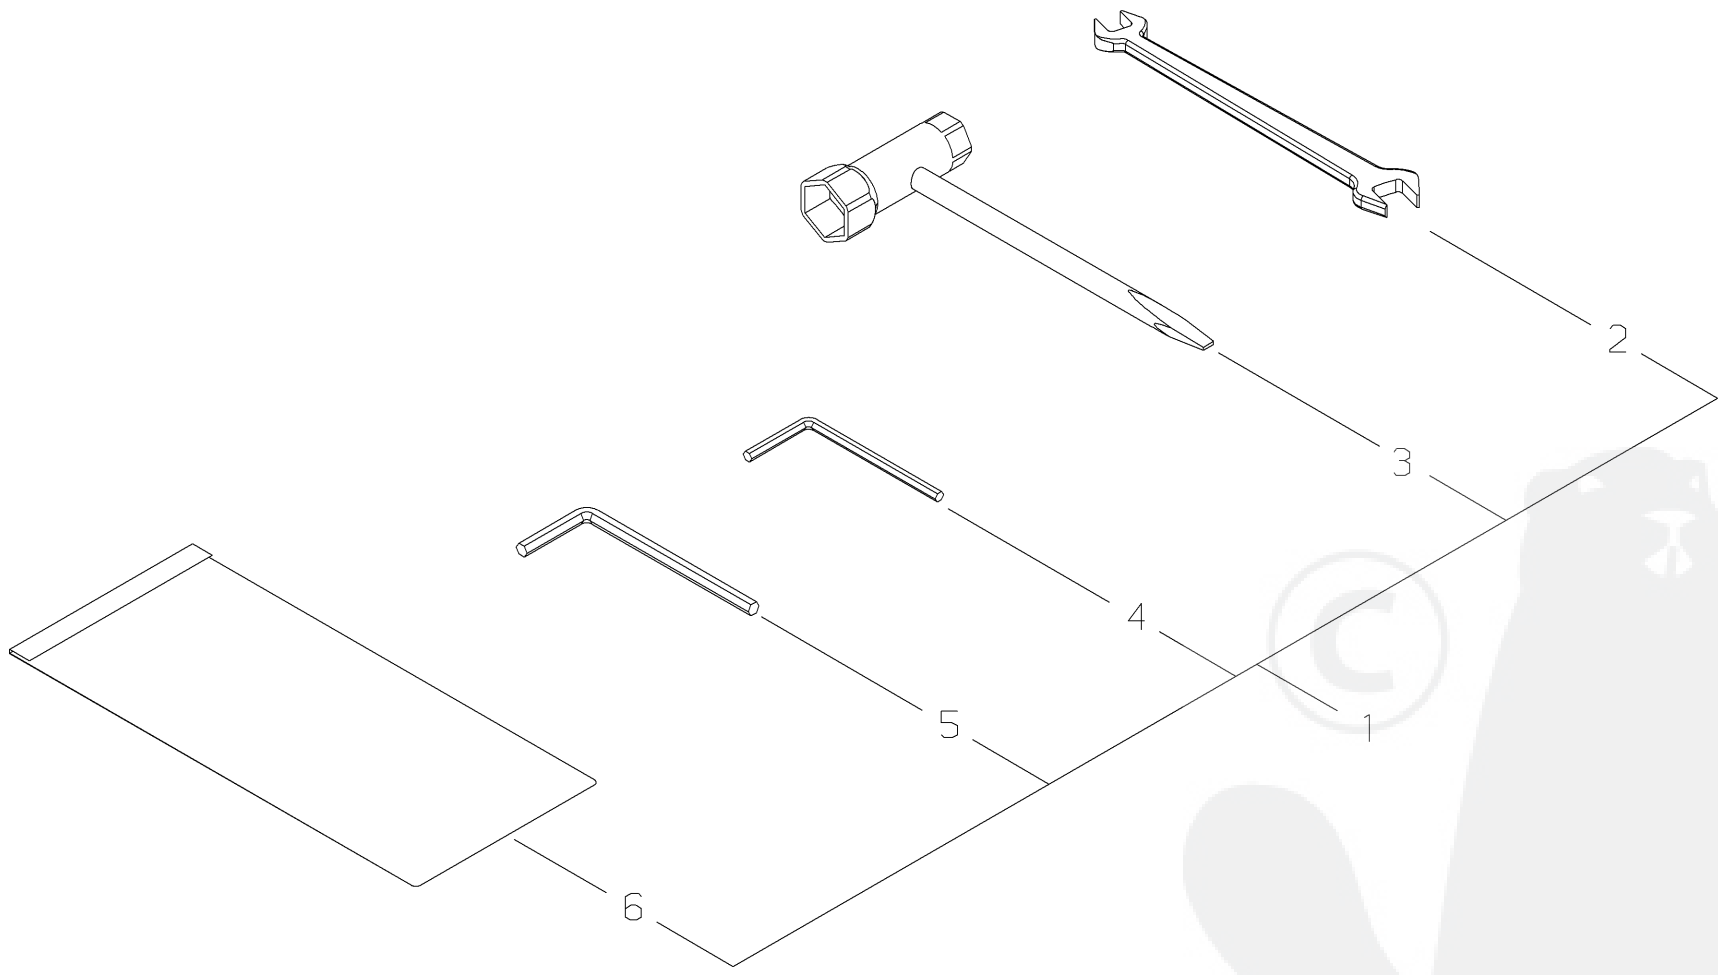

Ref. No	Part No.	Part Name	Q`ty	Remarks
12- 1	64902-92310	TOOL SET	1	
2	22000-91120	*SPANNER	1	
3	22580-91180	*PLUG WRENCH	1	
4	09026-04001	*HEX WRENCH 5MM	1	
5	09026-05001	*HEX WRENCH 6MM	1	
6	19639-01400	*TOOL BAG	1