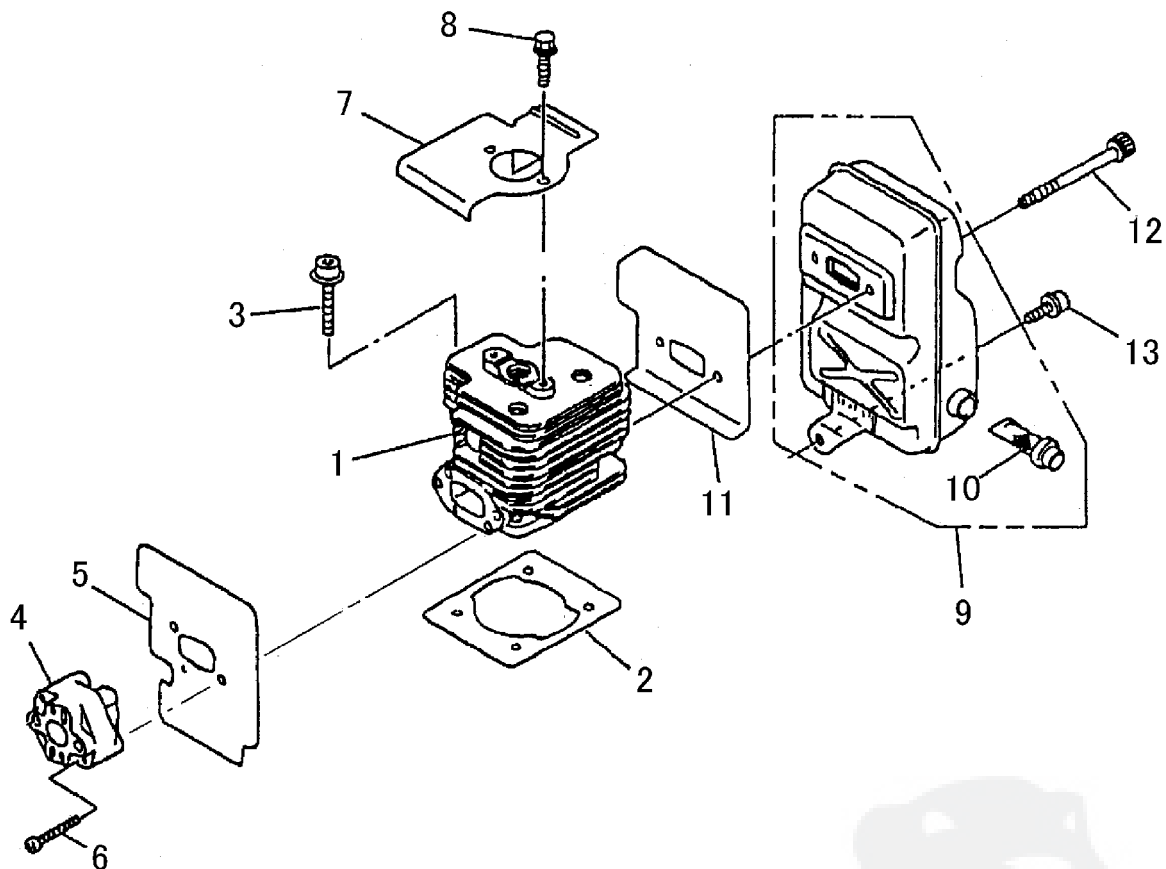

CYLINDER

REV 8/05

Ref. No	Part No.	Part Name	Qty.
1- 1	68206-12110	CYLINDER	1
2	68206-12120	GASKET CYLINDER	1
3	68206-12310	BOLT	4
4	68206-12210	INSULATOR	1
5	68206-12220	GASKET INSULATOR	1
6	11206-05350	SCREW PMSPW	2
7	68206-12320	CYLINDER COVER	1
8	68206-12330	BOLT	2
9	68206-15010	MUFFLER ASSEMBLY	1
10	68206-15130	*SPARK ARRESTER	1
11	68206-15210	GASKET MUFFLER	1
12	11022-06700	BOLT SPW	2
13	68206-15310	FLANGE BOLT	1

* Denotes item is part of an assembly

** Denotes item is part of a sub-assembly