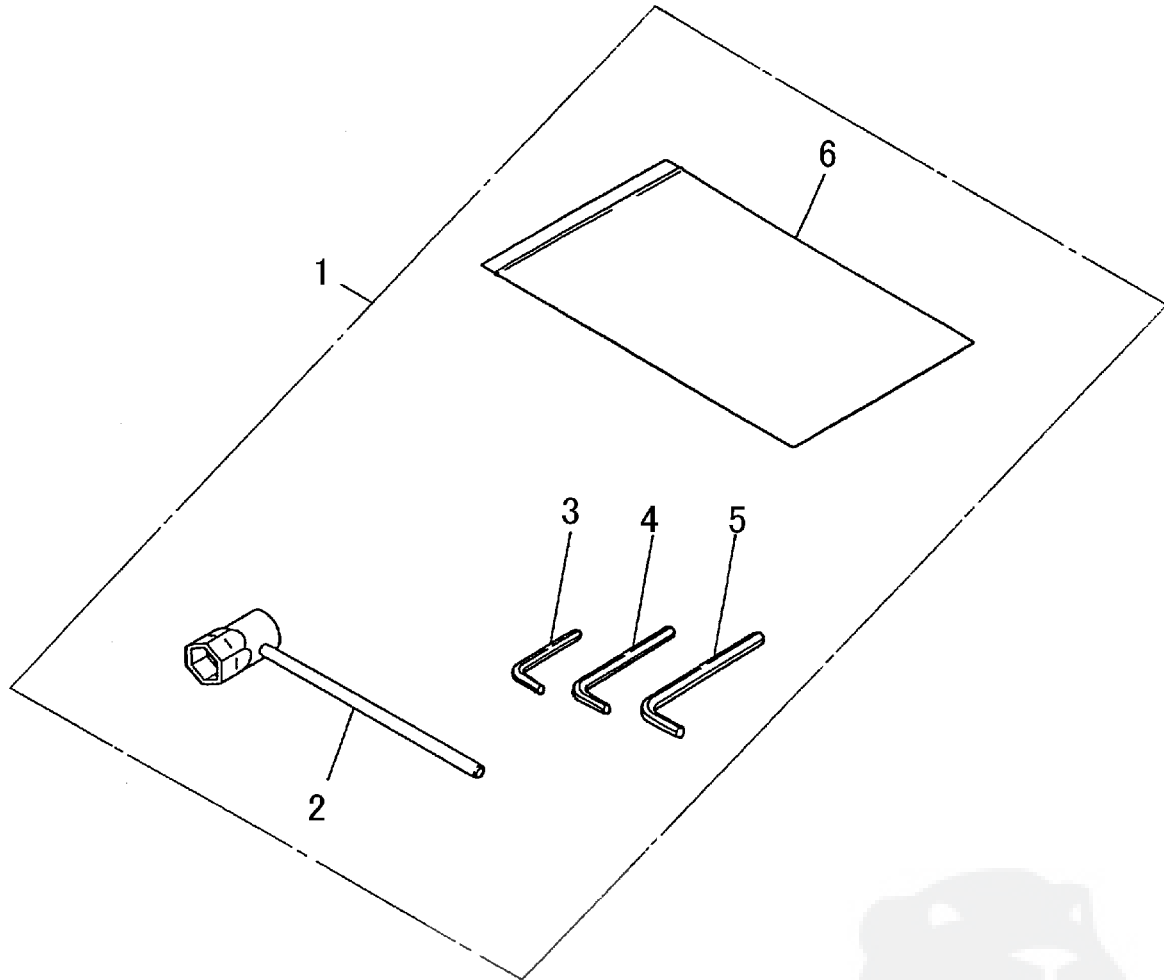

Ref. No	Part No.	Part Name	Qty.
9-1	72935-91000	TOOL SET	1
2	22900-91180	*PLUG WRENCH	1
3	09026-03001	*HEXA WRENCH 4MM	1
4	09026-04001	*HEXA WRENCH 5MM	1
5	09026-05001	*HEXA WRENCH 6MM	1
6	19639-01100	*POLY BAG	1

* Denotes item is part of an assembly
** Denotes item is part of a sub-assembly