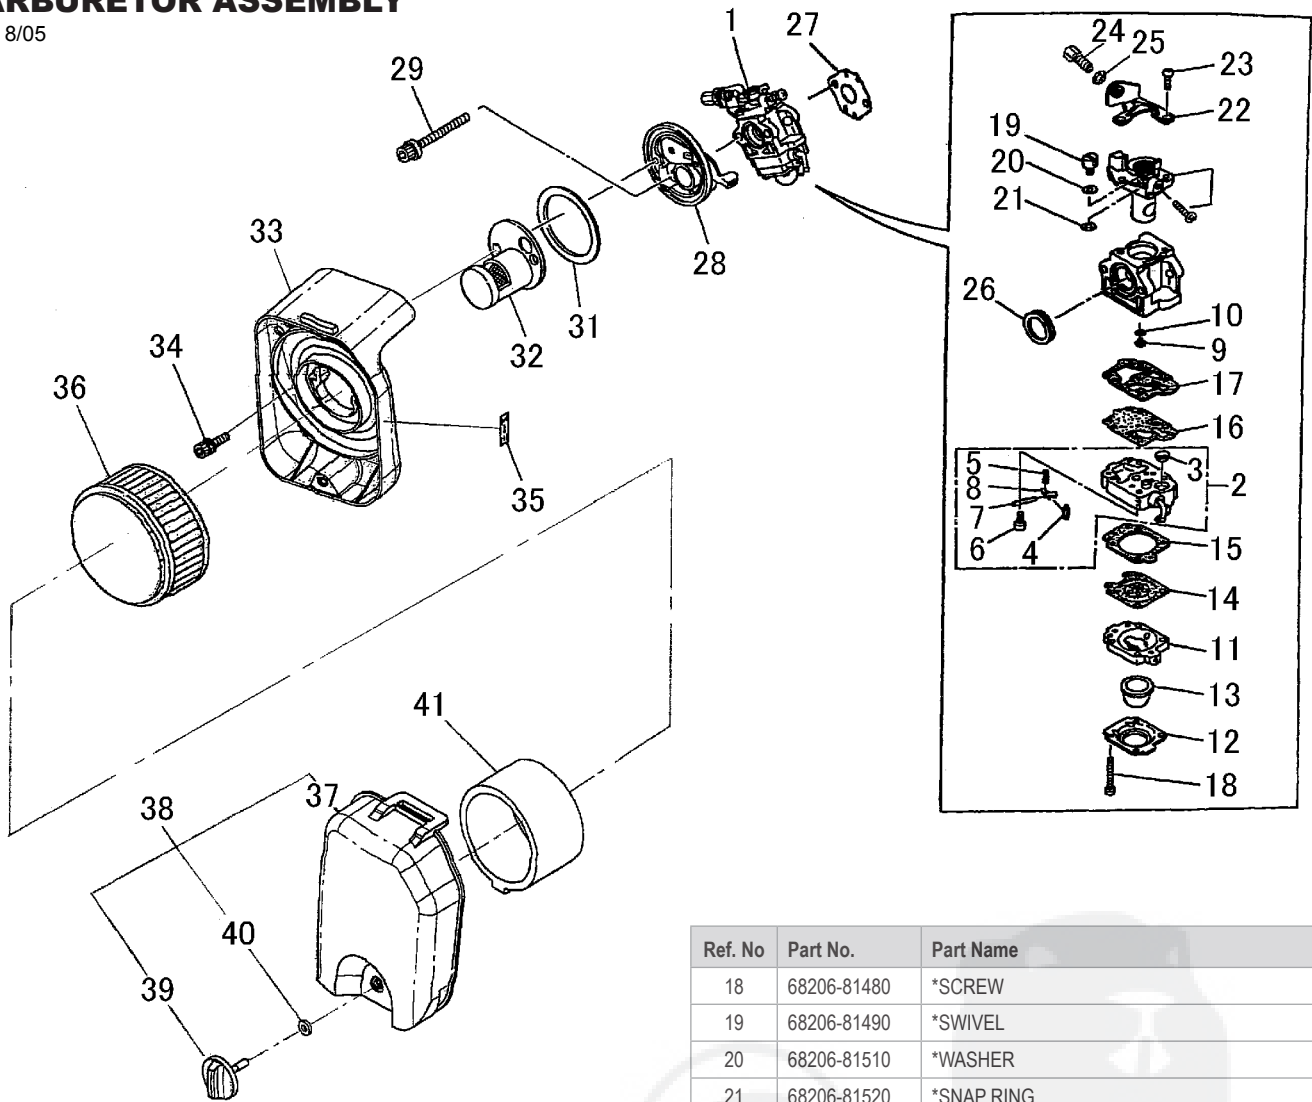

* Denotes item is part of an assembly
 ** Denotes item is part of a sub-assembly

ROTOR

REV 8/05

Ref. No	Part No.	Part Name	Qty.
5- 1	68206-71110	ROTOR	1
2	68206-71310	KEY	1
3	11527-10202	FLANGE NUT	1
4	68206-71210	COIL	1
5	68206-71240	LEAD WIRE	1
6	68206-71250	PLUG CAP	1
7	68206-71320	COIL SPRING	1
8	68206-71330	CAP	1
9	11022-04205	BOLT SPW	2
10	68206-71340	GROMMET	1
11	68206-71350	COVER	1
12	68206-71360	BOLT SLPW	1
13	68206-71370	CLAMP	1
14	01280-05142	SCREW TAPPING	1
15	RCJ6Y	SPARK PLUG	1

* Denotes item is part of an assembly
 ** Denotes item is part of a sub-assembly

RECOIL STARTER ASSEMBLY

REV 8/05

Ref. No	Part No.	Part Name	Qty.
6-1	68206-75010	RECOIL STARTER ASSEMBLY	1
2	68206-75110	*RECOIL CASE	1
3	68206-75120	*REEL	1
4	68206-75130	*RECOIL SPRING	1
5	68206-75140	*ROPE	1
6	68206-75150	*KNOB	1
7	68206-75310	*DOG	1
8	68206-75320	*WASHER	1
9	68206-75330	*RETAINER	1
10	68206-75340	*WASHER	1
11	68206-75350	*SCREW	1
12	68206-75360	BOLT SLPW	4
13	68206-75210	STARTER PULLY	1
14	11527-10202	FLANGE NUT	1
15	19420-00027	LABEL TRADE	1

* Denotes item is part of an assembly
 ** Denotes item is part of a sub-assembly

CARBURETOR ASSEMBLY

REV 8/05

Ref. No	Part No.	Part Name	Qty.
7-1	68206-81010	CABURETOR ASSEMBLY	1
2	68206-81310	*BODY ASSEMBLY	1
3	68206-81320	**SCREEN	1
4	68206-81330	**NEEDLE VALVE	1
5	68206-81340	**SPRING	1
6	68206-81350	**SCREW	1
7	68206-81360	**PIN	1
8	68206-81370	**LEVER	1
9	68206-81380	*MAIN JET	1
10	68206-81390	*O-RING	1
11	68206-81410	*PUMP BASE COMP	1
12	68206-81420	*PUMP COVER	1
13	68206-81430	*PRIMER PUMP	1
14	68206-81440	*DIAPHRAGM	1
15	68206-81450	*GASKET	1
16	68206-81460	*DIAPHRAGM	1
17	68206-81470	*GASKET PUMP	1