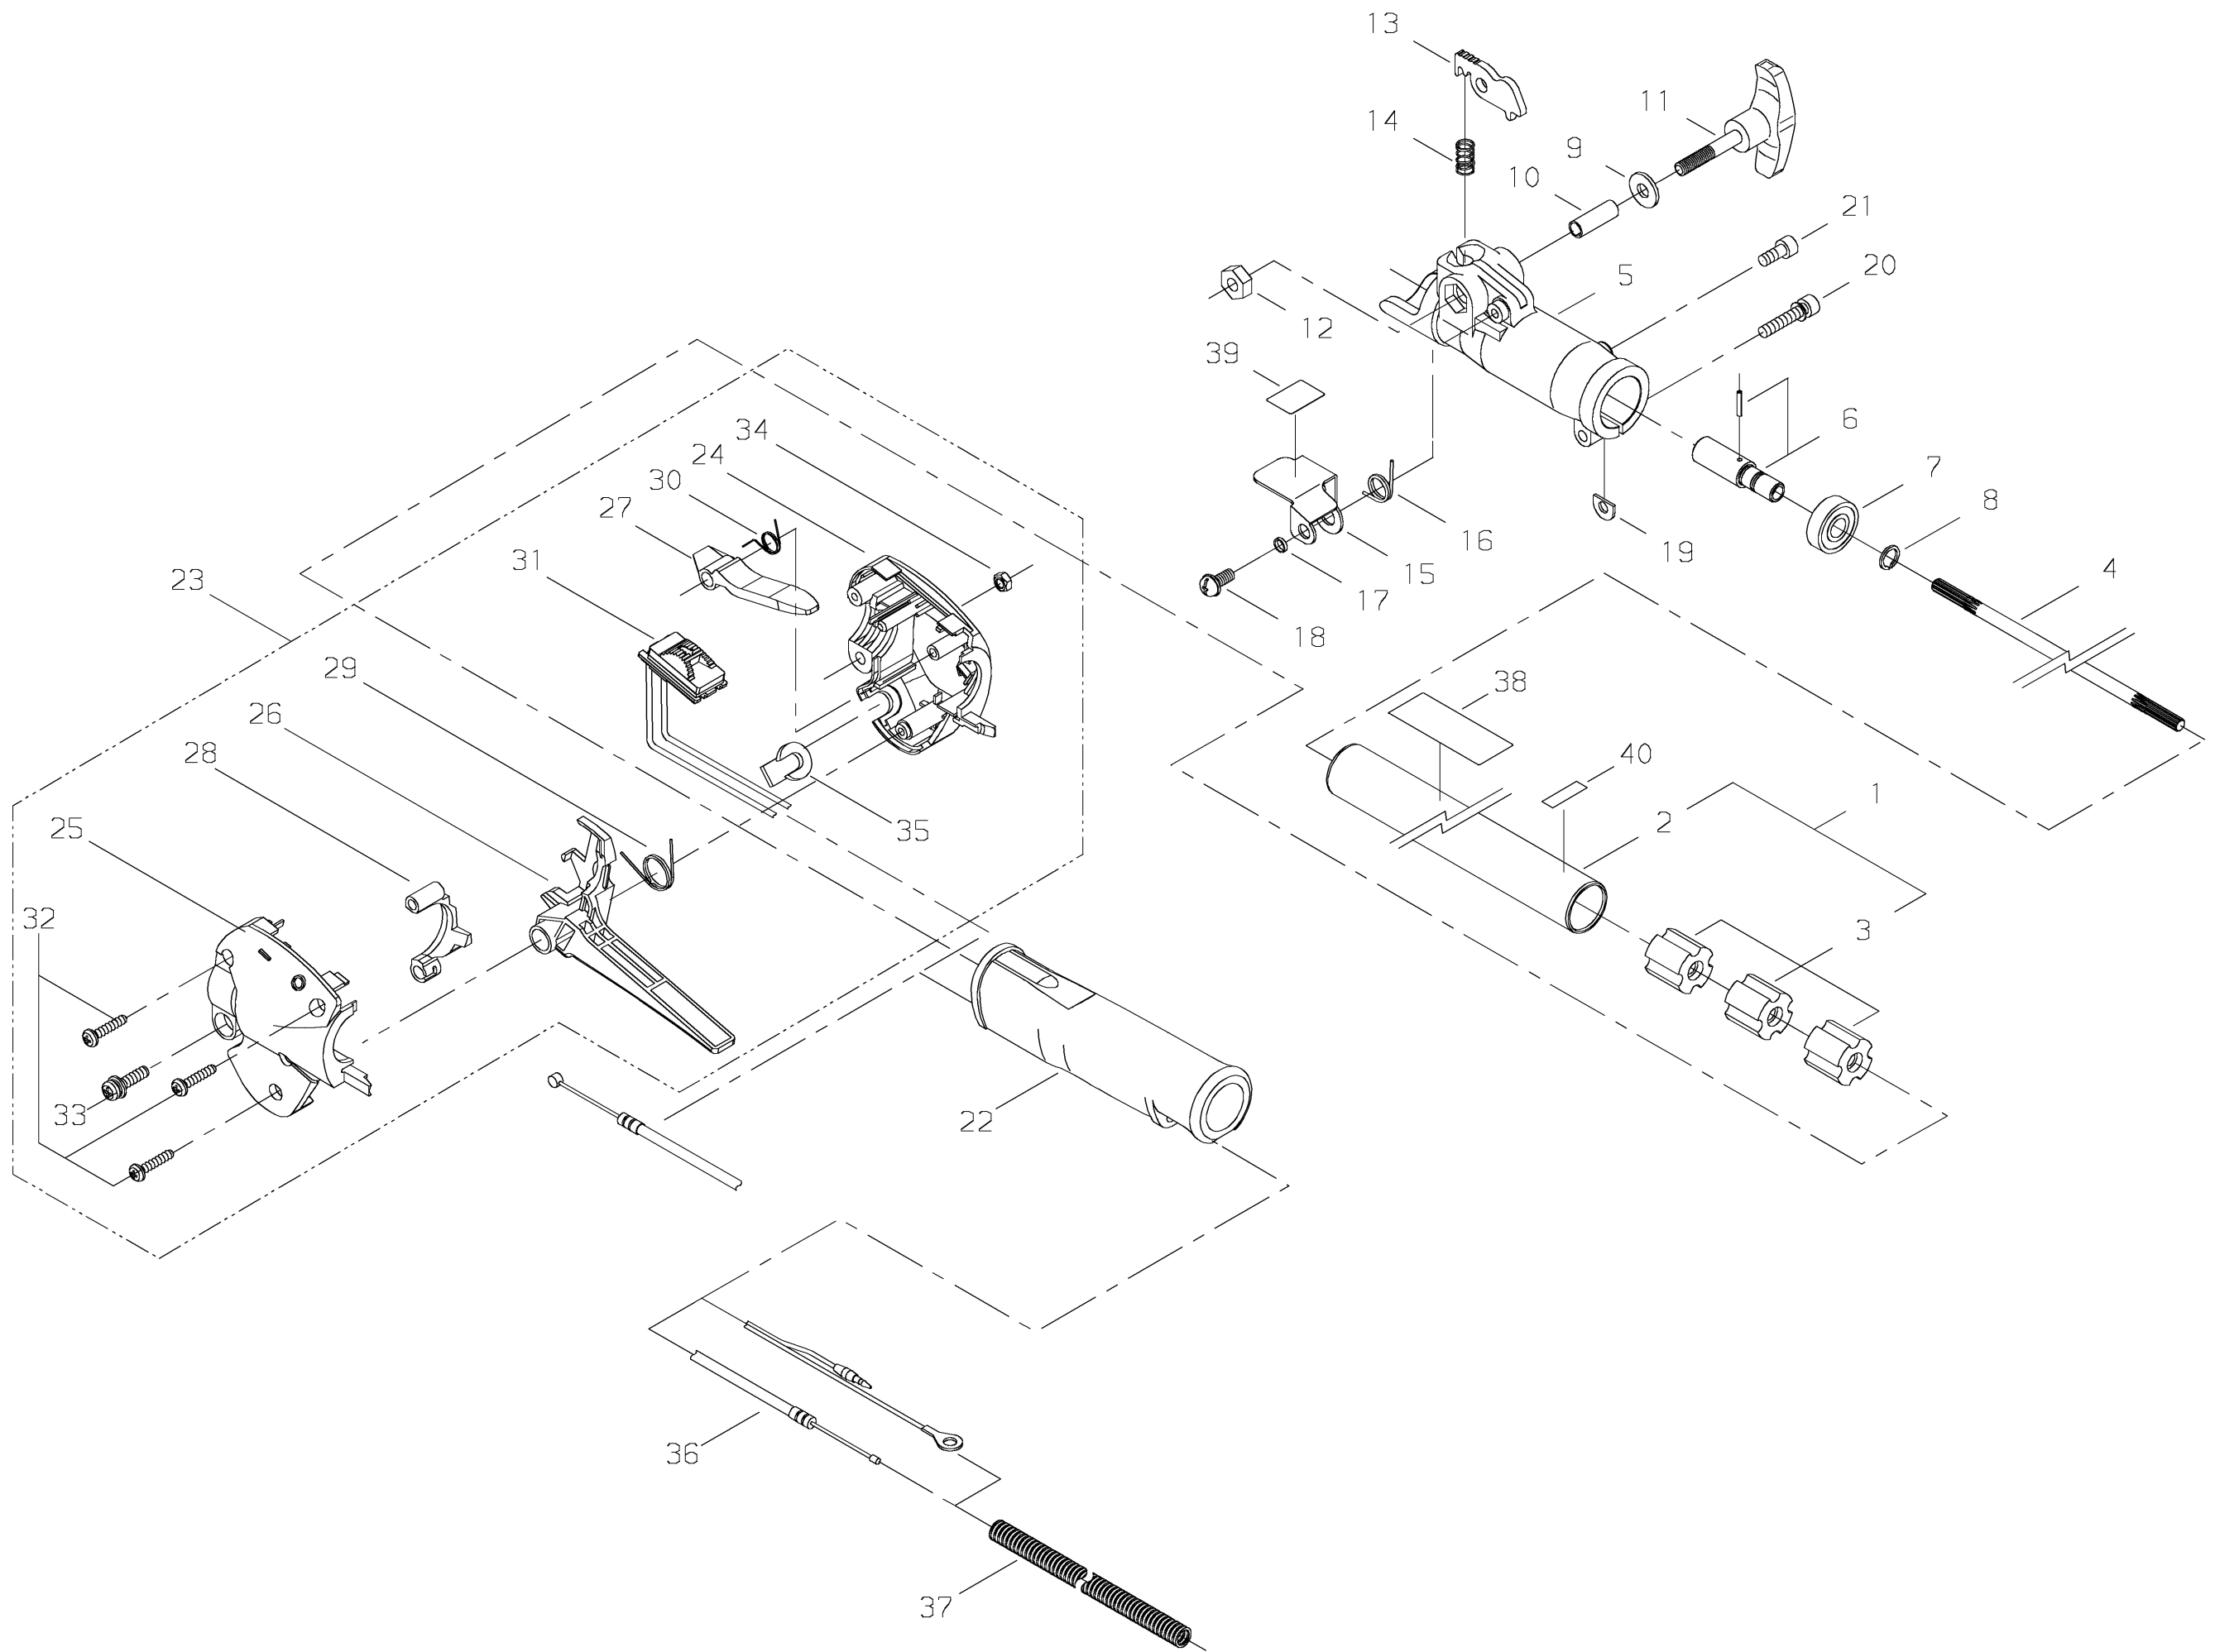

PRICE:(\$)

Ref. No.	Part No.	Part Name	Q`ty	Unit Price(\$)	Remarks
8-1	65005-62010	OUTER PIPE COMP	1		
2	63880-64320	*OUTER PIPE	1		
3	22035-12121	*BUSH	3		
4	63880-64340	MAIN SHAFT	1		
5	37000-62220	JOINT CASE	1		
6	63880-64360	JOINT SHAFT	1		
7	02002-00609	BALL BEARING	1		609ZZ
8	22420-13350	SNAP RING	1		
9	72030-14130	WASHER	1		
10	17901-06220	COLLAR	1		
11	63880-64380	KNOB	1		
12	63880-64410	NUT	1		
13	37000-62310	LOCK LEVER	1		
14	17500-06001	COIL SPRING	1		
15	37000-62340	COVER	1		
16	17520-12400	COIL SPRING	1		
17	15401-00004	COLLAR	1		
18	11207-05120	SCREW,PM-SLPW	1		M5x12
19	22000-13420	SHIM	1		
20	11023-05250	BOLT-DW	1		M5x25
21	01020-05120	BOLT	1		M5x12
22	63901-62142	GRIP	1		
23	63076-62021	THROTTLE LEVER ASSY	1		
24	63002-62320	*BODY,RIGHT	1		
25	63002-62330	*BODY,LEFT	1		
26	63002-62340	*LEVER	1		
27	63901-62352	*LOCK LEVER	1		
28	63002-62350	*HOLDER	1		
29	63880-65350	*COIL SPRING	1		
30	63901-62370	*COIL SPRING	1		
31	63076-62311	*SWITCH	1		
32	63880-65360	*SCREW,TAPPING	3		
33	11206-05201	*SCREW,PM-SPW	1		M5x20
34	01501-05030	*NUT	1		M5
35	63880-65411	*PLUG	1		
36	37015-98010	THROTTLE CABLE	1		
37	63901-62440	TUBE	1		
38	19402-00303	LABEL,CAUTION	1		