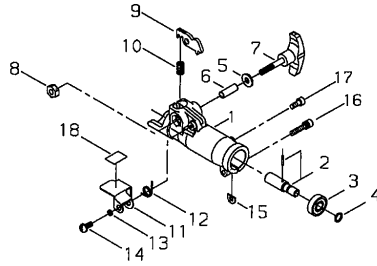

M242S-EC2

PartsList Master - -

Page 1 of 2

Ref.13

M242S-EC2

PartsList Master - -

Page 2 of 2

Ref.13

Key	Lv	Part no.	Part description	Quantity
1		C510-000200	JOINT CASE	1
2		P021-028880	JOINT SHAFT	1
3		900804-00609	BEARING, BALL 609	1
4		900706-00009	CIRCLIP 9	1
5		V304-000160	WASHER	1
6		V354-000260	COLLAR	1
7		V299-000350	KNOB	1
8		V264-000120	NUT	1
9		C661-000050	LOCK LEVER	1
10		V450-000860	COIL SPRING	1
11		C516-000020	COVER	1
12		V452-000510	COIL SPRING	1
13		V353-000330	COLLAR	1
14		91577-05012	SCREW PM SLPW	1
15		V340-000300	SHIM	1
16		V203-000560	BOLT SW	1
17		900105-05012	BOLT, H.S. 5*12	1
18		X505-002880	LABEL INST	1