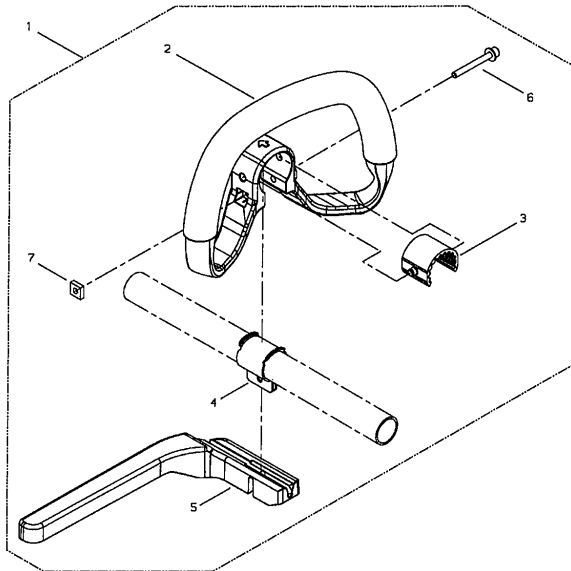

M242S-EC2

PartsList Master --

Page 1 of 2

Ref.14

M242S-EC2

PartsList Master - -

Page 2 of 2

Ref.14

Key	Lv	Part no.	Part description	Quantity
1		65040-98310		1
2	·	C400-000650	HANDLE	1
3	·	65041-64320		1
4	·	65041-64330		1
5	·	C405-000420	BARRIER	1
6	·	V203-000770	BOLT-SLPW	1
7	·	V263-000130	NUT	1