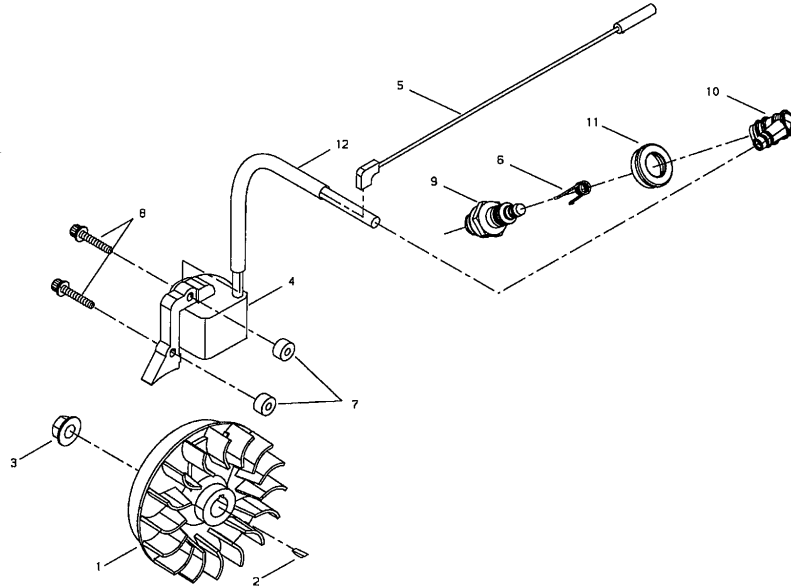

M242S-EC2

PartsList Master - -

Page 1 of 2

Ref.6

M242S-EC2

PartsList Master - -

Page 2 of 2

Ref.6

Key	Lv	Part no.	Part description	Quantity
1		A409-000470	ROTOR	1
2		93115-03010	KEY	1
3		V265-000140	NUT	1
4		A411-000610	COIL ASSY	1
5		V485-001370	LEAD WIRE	1
6		A426-000050	SPRING SPARK PLUG	1
7		V322-000040	INSULATOR	2
8		V202-000210	BOLT ADHESIVE	2
9		159010-12530	PLUG, SPARK (BPMR-6A	1
10		A427-000060	CAP, SPARK PLUG	1
11		A429-000090	COVER, CAP	1
12		V475-004460	TUBE	1