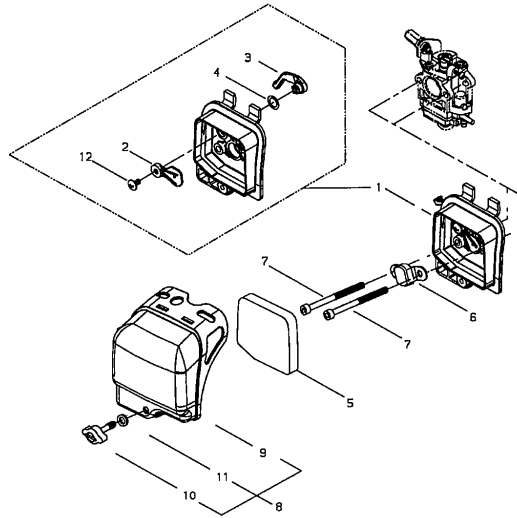

M242S-EC2

PartsList Master - -

Page 1 of 2

Ref.9

M242S-EC2

PartsList Master - -

Page 2 of 2

Ref.9

Key	Lv	Part no.	Part description	Quantity
1		A023-000020	CLEANER BODY ASSY	1
2	·	A243-000170	CHOKE PLATE	1
3	·	A242-000140	CHOKE LEVER	1
4	·	V346-000050	WASHER,WAVE	1
5		A226-000570	FILTER	1
6		A244-000120	BACK PLATE	1
7		91109-05060	BOLT	2
8		A232-000640	CLEANER COVER ASSY	1
9	·	A232-000630	CLEANER COVER	1
10	·	V299-000340	KNOB	1
11	·	V323-000080	COLLAR	1
12		91439-04012	SCREW,TRUSS,T	1