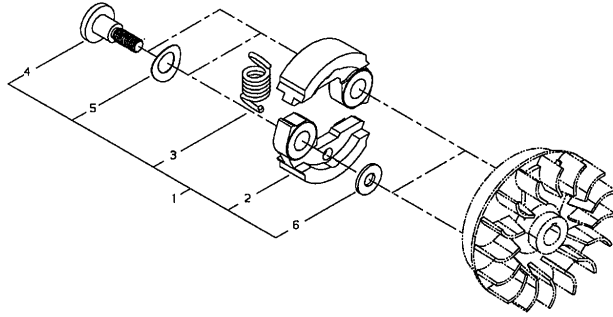

M242S-EC2

PartsList Master - -

Page 1 of 2

Ref.5

M242S-EC2

PartsList Master - -

Page 2 of 2

Ref.5

Key	Lv	Part no.	Part description	Quantity
1		A056-000260	CLUTCH SHOE ASSY	1
2	·	A553-000060	CLUTCH SHOE	2
3	·	A566-000050	COIL SPRING	1
4	·	A557-000040	BOLT	2
5	·	V346-000040	SPRING PLATE	2
6	·	V304-000150	WASHER	2