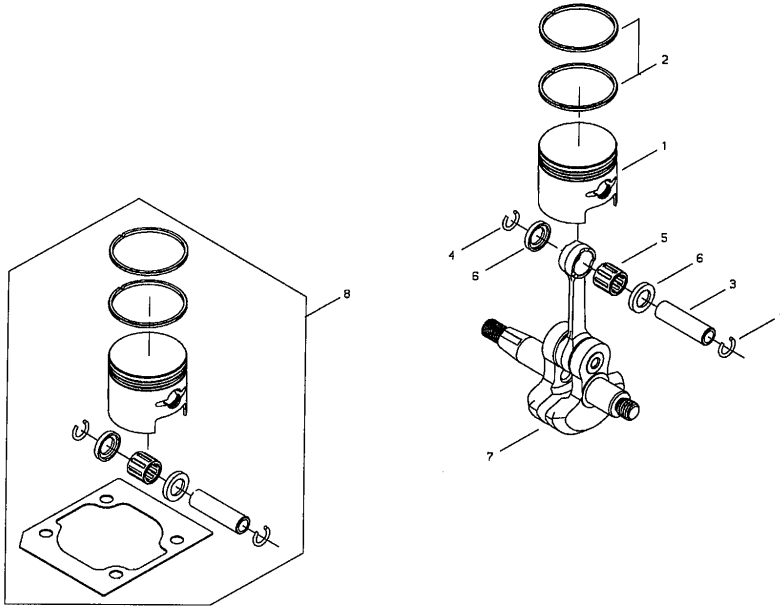

# M242S-EC2

PartsList Master - -

Page 1 of 2

Ref.3

Ref.3

Key	Lv	Part no.	Part description	Quantity
1		P021-028010	CRANK CASE S COMP	1
2	·	A120-000140	CRANK CASE S	1
3	·	V592-000070	BALL BEARING	2
4	·	V505-000070	OIL SEAL	1
5		P021-028020	CRANK CASE M COMP	1
6	·	A120-000130	CRANK CASE M	1
7	·	V505-000080	OIL SEAL	1
8	·	V622-000040	ROLLER	2
9		900105-05025	BOLT, H.S. 5*25	3
10		900105-05012	BOLT, H.S. 5*12	1
11		A172-001700	COVER,FAN	1
12		900802-06000	BEARING, BALL 6000	2
13		92424-26000	SNAP RING	1
14		65041-31210	#N/A	1
15		V583-000160	SNAP RING	1
16		V203-000540	BOLT SPW	2

# M242S-EC2

PartsList Master - -

Page 2 of 2

17	A575-000190	JOINT	1
18	92424-40000	SNAP RING	1
19	V203-000620	BOLT-SW	1
20	A160-001290	CYLINDER COVER	1
21	A320-000570	MUFFLER COVER	1
22	V202-000200	BOLT	4
23	A413-000000	PROTECTOR	1
24	X504-001180	LABEL TRADE	1

# M242S-EC2

PartsList Master - -

Page 2 of 2

Ref.4

Key	Lv	Part no.	Part description	Quantity
1		A100-000530	PISTON	1
2		A101-000290	PISTON RING	2
3		V606-000030	PISTON PIN	1
4		V580-000070	RING,END	2
5		V553-000080	NEEDLE BEARING	1
6		V306-000250	WASHER,CIRCULAR 8	2
7		A011-000700	CRANK SHAFT	1
8		P021-027250	PISTON SET	1