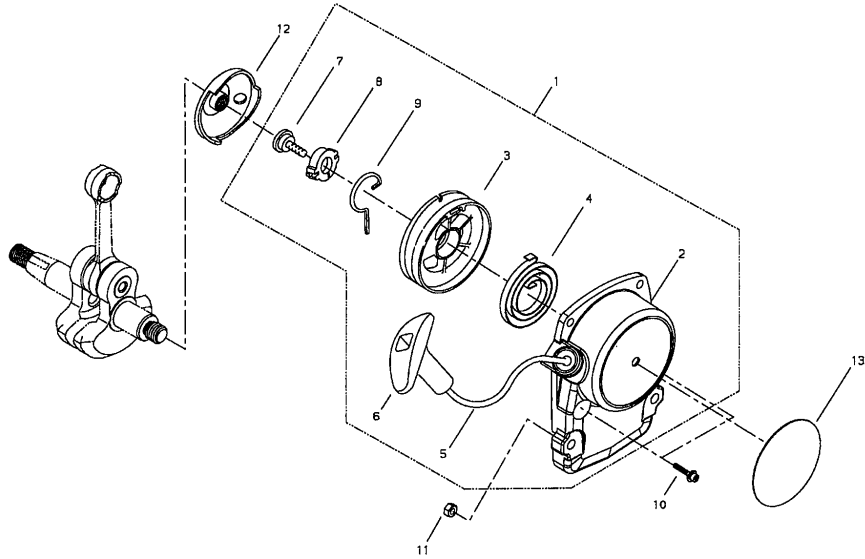

M242S-EC2

PartsList Master - -

Page 2 of 2

Ref.6

Key	Lv	Part no.	Part description	Quantity
1		A409-000470	ROTOR	1
2		93115-03010	KEY	1
3		V265-000140	NUT	1
4		A411-000610	COIL ASSY	1
5		V485-001370	LEAD WIRE	1
6		A426-000050	SPRING SPARK PLUG	1
7		V322-000040	INSULATOR	2
8		V202-000210	BOLT ADHESIVE	2
9		159010-12530	PLUG, SPARK (BPMR-6A	1
10		A427-000060	CAP, SPARK PLUG	1
11		A429-000090	COVER, CAP	1
12		V475-004460	TUBE	1

M242S-EC2

PartsList Master - -

Page 1 of 2

Ref.7