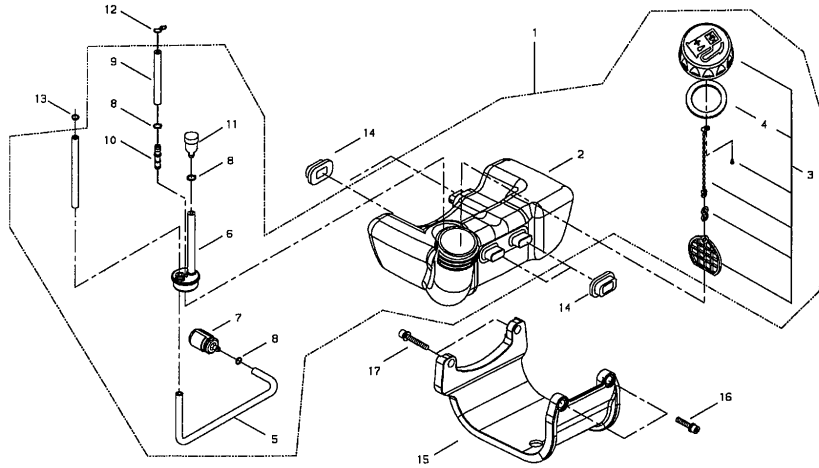

M242S-EC2

PartsList Master - -

Page 1 of 2

Ref.10

M242S-EC2

PartsList Master - -

Page 2 of 2

Ref.10

Key	Lv	Part no.	Part description	Quantity
1		62100-85015	#N/A	1
2	·	A350-001090	FUEL TANK	1
3	·	A033-000020	FUEL CAP ASSY	1
4	· ·	V107-000010	GASKET	1
5	·	V471-002480	FUEL PIPE	1
6	·	131205-19831	STRAINER, FUEL	1
7	·	V470-000890	GROMMET	1
8	·	A356-000040	VALVE	1
9	·	V186-000210	JOINT	1
10	·	V471-002490	PIPE	1
11	·	V490-000500	CLIP	3
12		V490-000510	CLIP	1
13		V420-002220	TANK CUSHION	4
14		A175-000080	TANK GUARD	1
15		V203-000540	BOLT SPW	2
16		V203-000520	BOLT SW	2
17		V490-000500	CLIP	1
18		A393-000100	TANK BRACKET	1

<https://plist.yamabiko-corp.co.jp/PartsList/PartsListExhibit/plmG0570.html?ASSYNO=M2...> 8-7-2011