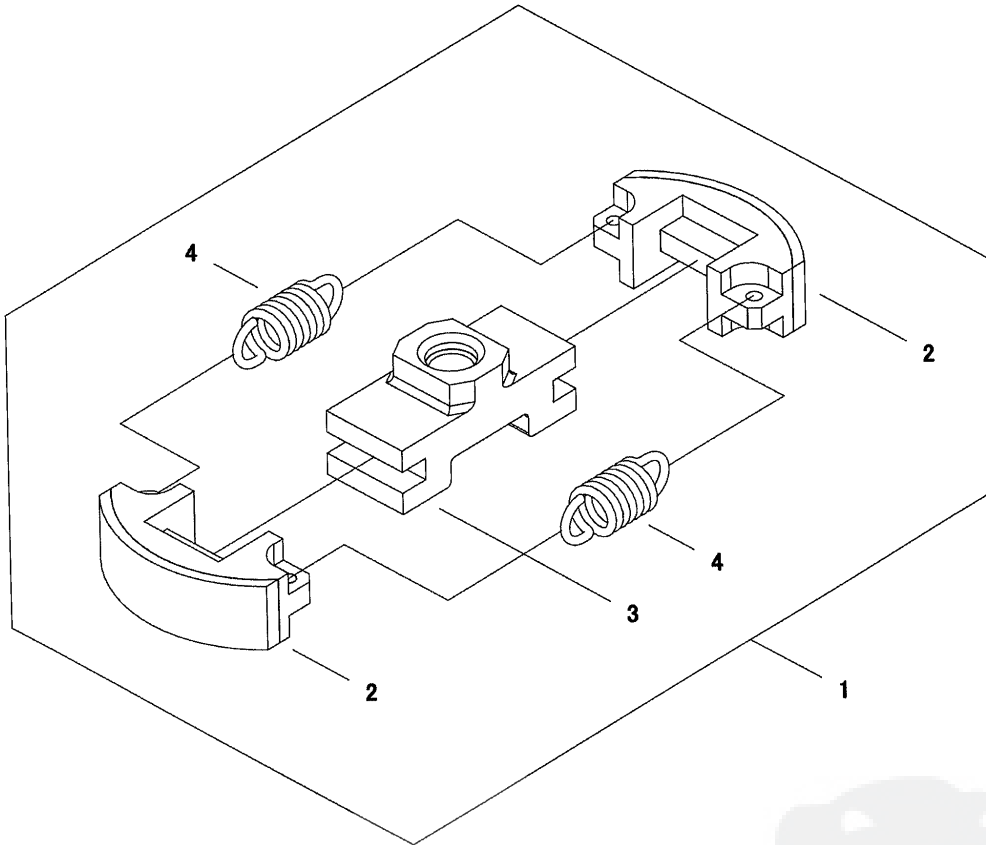

DH2200 ST

PartsList Master - -

PISTON

DH2200 ST

PartsList Master - -

Page 2 of 2

PISTON

Key	Lv	Part no.	Part description	Quantity
8		P021-034210	PISTON KIT	1
1	+	A100-000900	PISTON	1
2	+	A101-000230	RING,PISTON	1
3	+	V606-000040	PIN,ENG	1
4	+	V580-000070	RING,END	2
5	+	V553-000090	BEARING,NEEDLE	1
6	+	V306-000250	WASHER,CIRCULAR 8	2
7		A011-000600	CRANKSHAFT	1

DH2200 ST

PartsList Master - -

CLUTCH

DH2200 ST

PartsList Master - -

Page 2 of 2

CLUTCH

Key	Lv	Part no.	Part description	Quantity
1		A056-000250	CLUCH	1
2	+	A555-000140	SHOE,CLUTCH	2
3	+	A552-000140	HUB,CLUTCH	1
4	+	A566-000190	SPRING,CLUTCH	2

DH2200 ST

PartsList Master - -

Page 1 of 2

CARBURETOR

CARBURETOR

Key	Lv	Part no.	Part description	Quantity
1		A021-003460	CARBURETOR,DIAPHRAGM	1
2	+	P003-003970	BODY ASSEMBLY, PUMP	1
3	++	123126-10631	SCREEN, INLET	1
4	++	123137-19830	VALVE, INLET NEEDLE	1
5	++	123122-05560	SPRING, METER. LEVER	1
6	++	123139-05560	SCREW, M. LEVER PIN	1
7	++	123138-03930	PIN, METERING LEVER	1