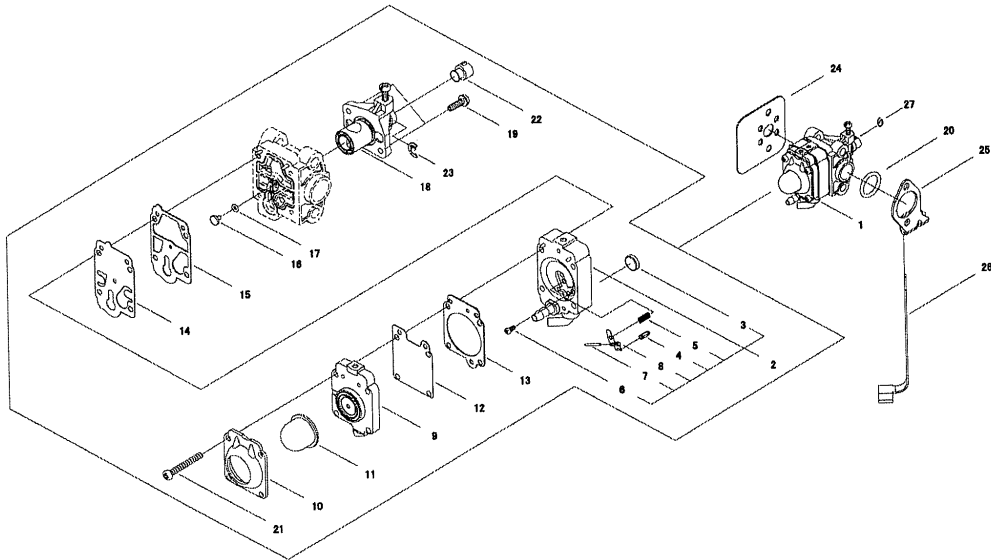

DH2200 ST

PartsList Master - -

Page 1 of 2

CARBURETOR

CARBURETOR

Key	Lv	Part no.	Part description	Quantity
1		A021-003460	CARBURETOR,DIAPHRAGM	1
2	+	P003-003970	BODY ASSEMBLY, PUMP	1
3	++	123126-10631	SCREEN, INLET	1
4	++	123137-19830	VALVE, INLET NEEDLE	1
5	++	123122-05560	SPRING, METER. LEVER	1
6	++	123139-05560	SCREW, M. LEVER PIN	1
7	++	123138-03930	PIN, METERING LEVER	1