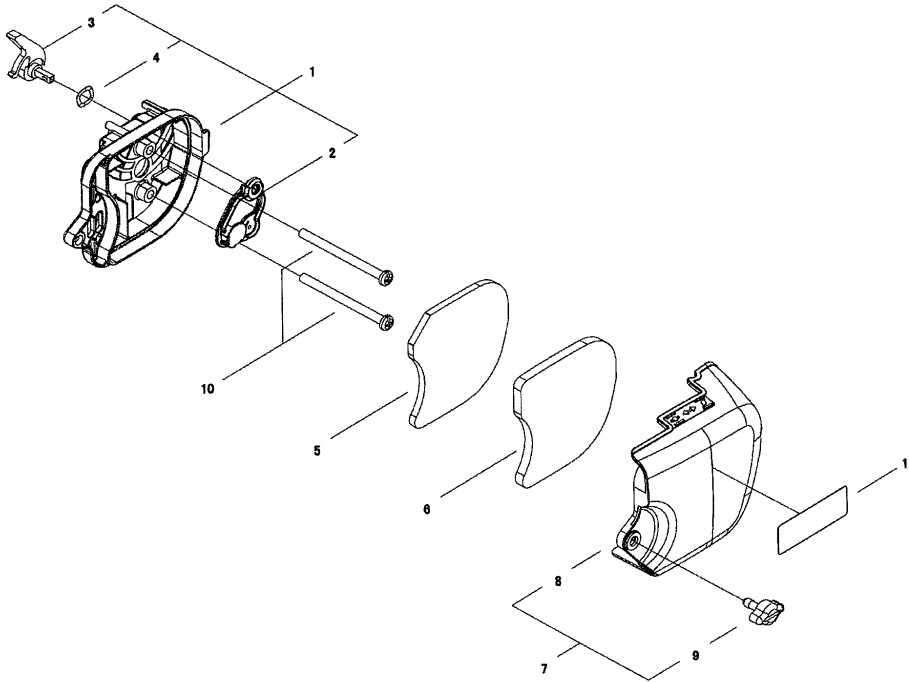

DH2200 ST

PartsList Master - -

AIR CLEANER

DH2200 ST

PartsList Master - -

Page 2 of 2

AIR CLEANER

Key	Lv	Part no.	Part description	Quantity
1		A023-000320	CASE,CLEANER	1
2	+	A243-000190	SHUTTER,CHOKE	1
3	+	A242-000170	CHOKE LEVER	1
4	+	V346-000050	WASHER,WAVE	1
5		A226-000710	FILTER	1
6		A226-000720	ELEMENT,AIR FILTER	1
7		P021-034220	CLEANER COVER	1
8	+	A232-000920	CLEANER COVER	1
9	+	V299-000400	KNOB	1
10		91579-05070	SCREW	2
11		X505-003350	LABEL,CAUTION	1