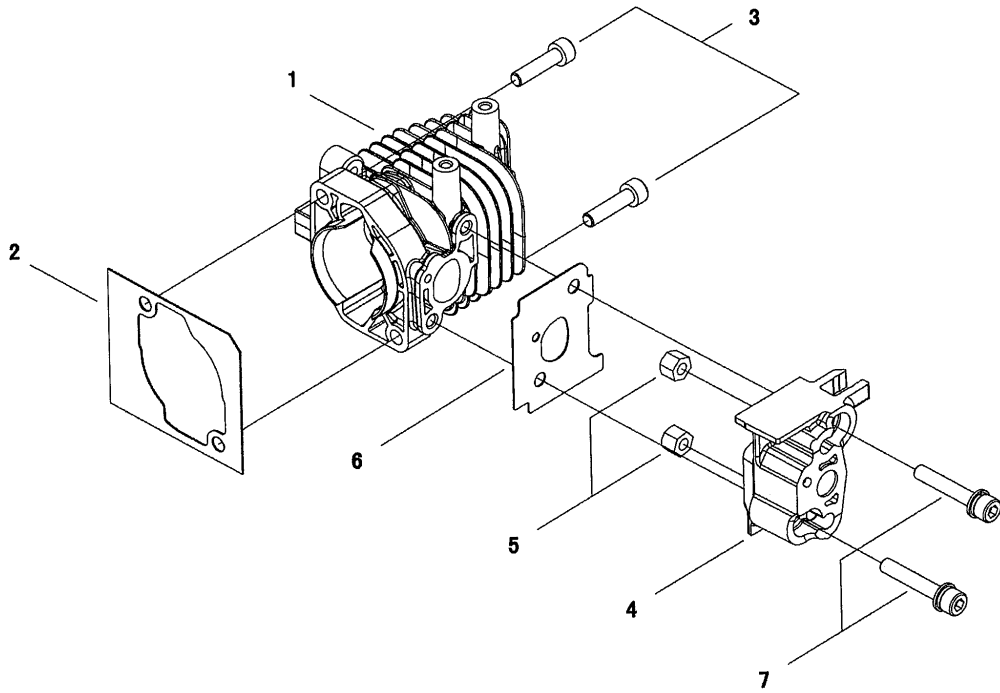

DH2200 ST

PartsList Master - -

Page 1 of 2

CYLINDER

DH2200 ST

PartsList Master - -

Page 2 of 2

CYLINDER

Key	Lv	Part no.	Part description	Quantity
1		A130-001141	CYLINDER	1
2		V100-000350	GASKET	1
3		900105-05020	BOLT, H.S. 5*20	2
4		A200-000760	INSULATOR	1
5		V263-000260	NUT,5	2
6		V103-001150	GASKET	1
7		V203-000580	BOLT,5	2