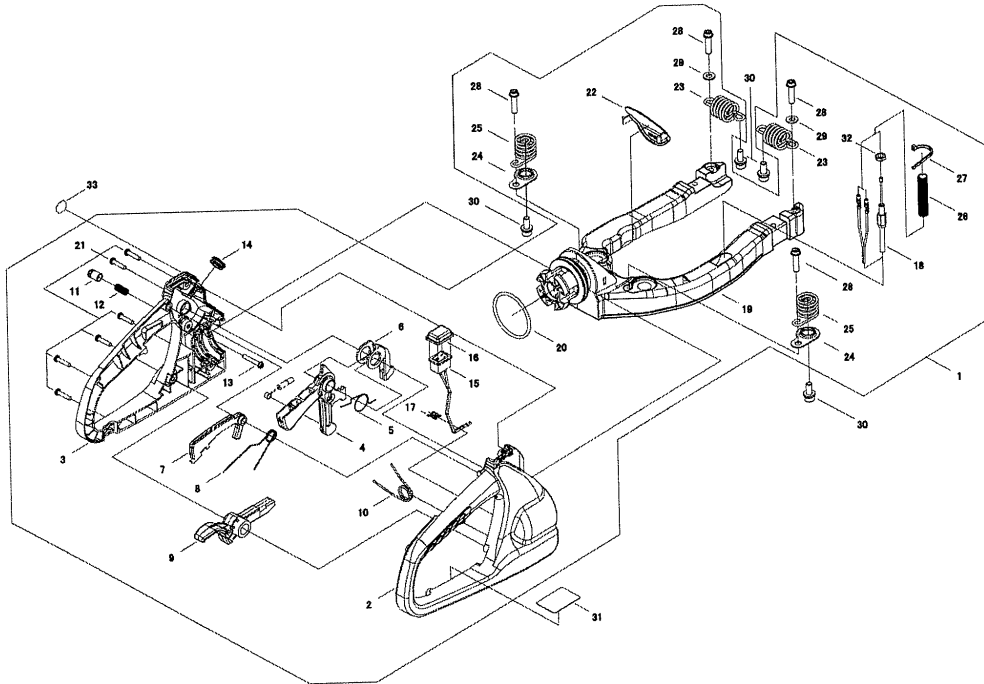

DH2200 ST

PartsList Master - -

THROTTLE LEVER

THROTTLE LEVER

Key	Lv	Part no.	Part description	Quantity
1		C041-000031	HANDLE,ASM REAR	1
2	+	C410-000660	HANDLE RIGHT	1
3	+	C410-000670	HANDLE LEFT	1
4	+	C450-000560	THROTTLE LEVER	1
5	+	V452-000650	COIL SPRING	1
6	+	C453-000370	SUB LEVER	1
7	+	C460-000220	LOCK LEVER	1