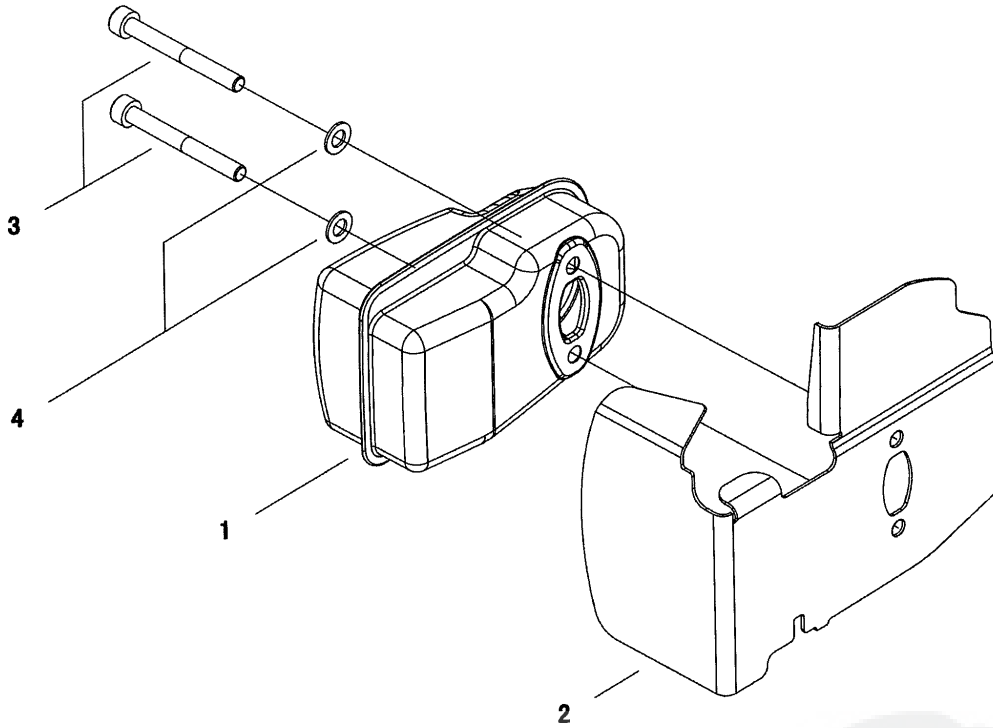

DH2200 ST

PartsList Master - -

MUFFLER

DH2200 ST

PartsList Master - -

Page 2 of 2

MUFFLER

Key	Lv	Part no.	Part description	Quantity
1		A300-000870	MUFFLER	1
2		V104-001440	GASKET	1
3		900105-05045	BOLT,H.S. 5*45	2
4		900600-00005	WASHER 5	2