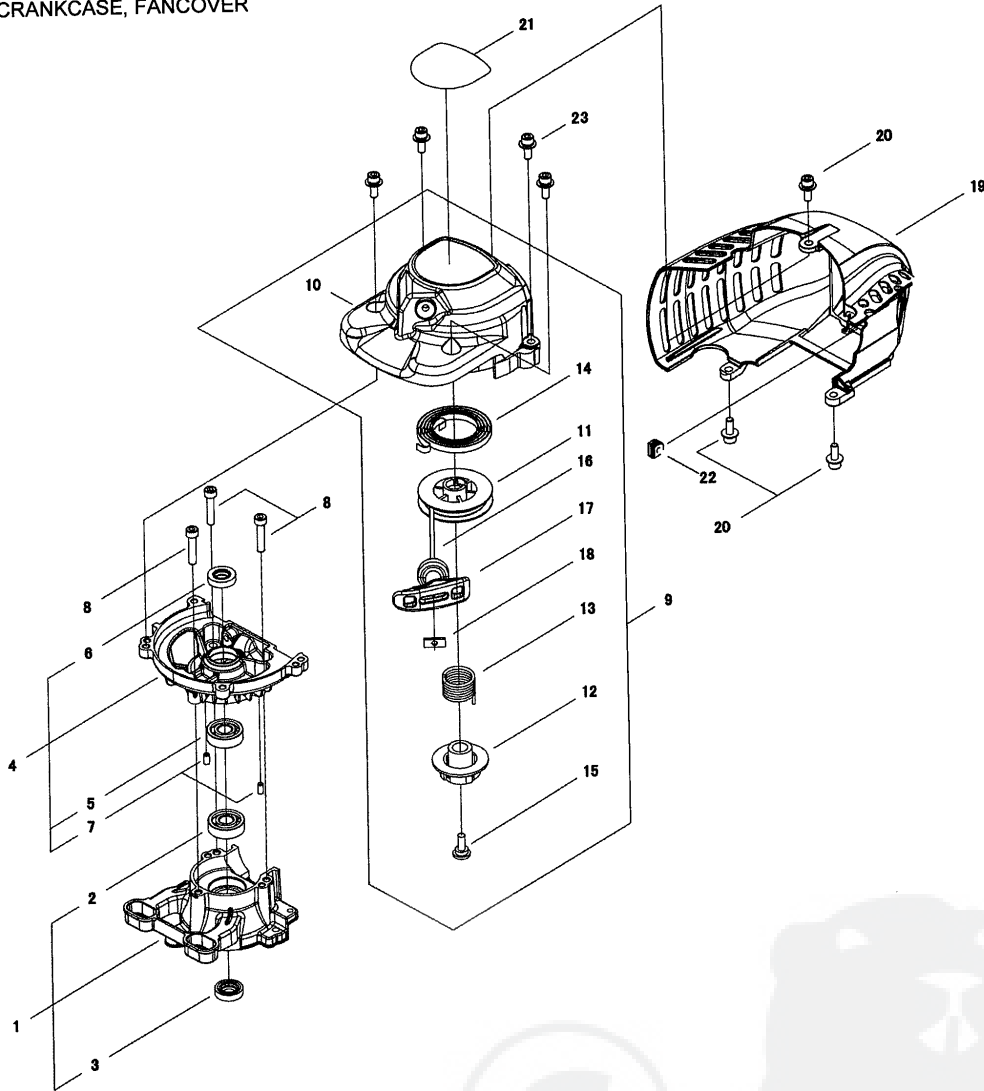

DH2200 ST

PartsList Master - -

CRANKCASE, FANCOVER

CRANKCASE, FANCOVER

Key	Lv	Part no.	Part description	Quantity
1		P021-034200	CRANKCASE, C-C	1
2	+	V592-000300	BEARING, BALL	1
3	+	V503-000010	SEAL, OIL	1
4		P021-033830	CRANKCASE, M-C	1
5	+	V592-000300	BEARING, BALL	1
6	+	V503-000010	SEAL, OIL	1
7	+	V622-000040	ROLLER	2