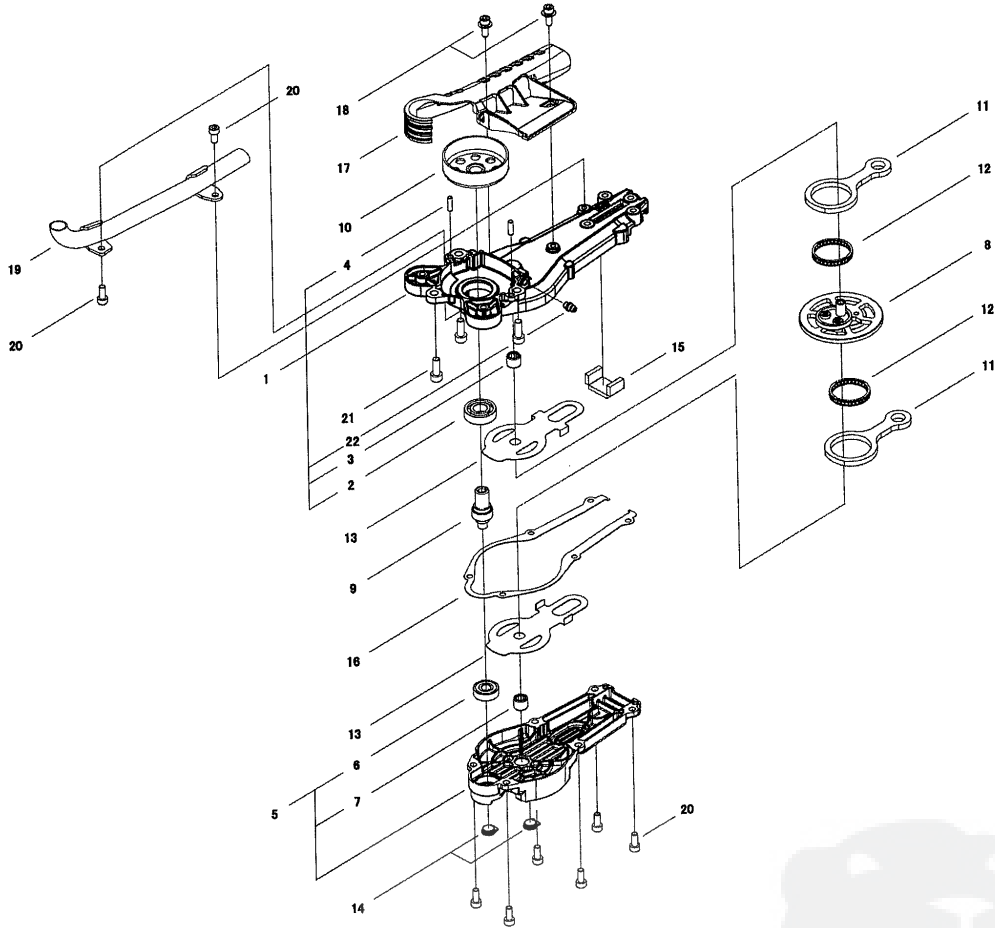

DH2200 ST

PartsList Master - -

Page 1 of 2

GEAR CASE

GEAR CASE

Key	Lv	Part no.	Part description	Quantity
1		P021-034232	GEAR CASE COMP	1
2	+	900802-06001	BEARING, BALL 6001	1
3	+	V553-000110	BEARING, NEEDLE	1
4	+	V622-000050	ROLLER	2
22	+	V187-000080	GREASE NIPPLE	1
5		P021-034240	CASE COVER COMP	1
6	+	900804-00608	BEARING, BALL 608	1

<https://plist.yamabiko-corp.co.jp/PartsList/PartsListExhibit/plmG0570.html?ASSYNO=C-...> 22-6-2011