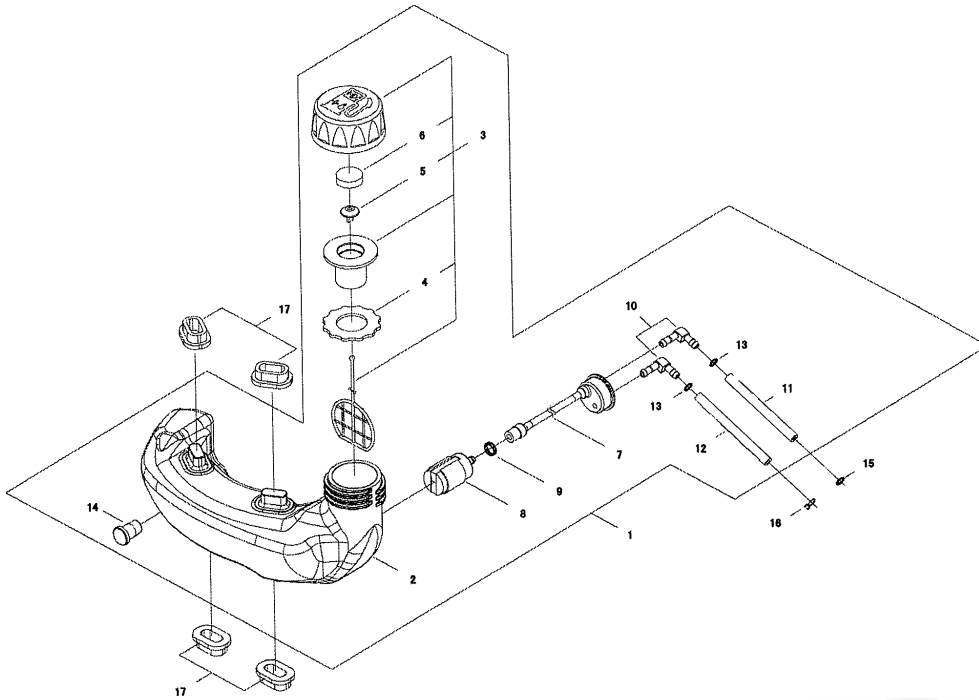

DH2200 ST

PartsList Master - -

FUEL TANK, FRAME

FUEL TANK, FRAME

Key	Lv	Part no.	Part description	Quantity
1		A038-000340	FUEL TANK ASSY	1
2	+	A350-001470	TANK,FUEL	1
3	+	A033-000120	FUEL CAP ASSY	1
4	++	V107-000050	GASKET	1
5	++	E263-000040	VALVE,CHECK	1
6	++	V540-000280	SEAL,CIRCULAR	1
7	+	V470-001200	PIPE	1