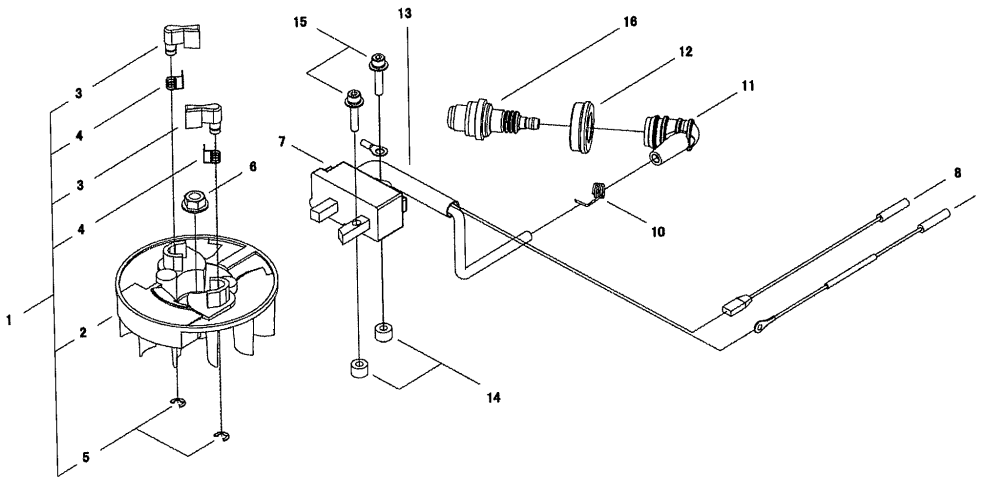

DH2200 ST

PartsList Master - -

CLUTCH

DH2200 ST

PartsList Master - -

Page 2 of 2

CLUTCH

Key	Lv	Part no.	Part description	Quantity
1		A056-000250	CLUCH	1
2	+	A555-000140	SHOE,CLUTCH	2
3	+	A552-000140	HUB,CLUTCH	1
4	+	A566-000190	SPRING,CLUTCH	2

<https://plist.yamabiko-corp.co.jp/PartsList/PartsListExhibit/plmG0570.html?ASSYNO=C-...> 22-6-2011

DH2200 ST

PartsList Master - -

Page 1 of 2

MAGNETO

MAGNETO

Key	Lv	Part no.	Part description	Quantity
1		A409-000690	ROTOR, MAGNETO	1
2	+	A409-000700	ROTOR	1
3	+	P022-006850	PAWL, STARTER	2
4	+	V452-000630	SPRING, TORSION	2
5	+	P022-002100	E-RING	2
6		V265-000150	NUT, 8	1
7		A411-000840	COIL	1

DH2200 ST

PartsList Master - -

Page 1 of 2

CARBURETOR

CARBURETOR

Key	Lv	Part no.	Part description	Quantity
1		A021-003460	CARBURETOR,DIAPHRAGM	1
2	+	P003-003970	BODY ASSEMBLY, PUMP	1
3	++	123126-10631	SCREEN, INLET	1
4	++	123137-19830	VALVE, INLET NEEDLE	1
5	++	123122-05560	SPRING, METER. LEVER	1
6	++	123139-05560	SCREW, M. LEVER PIN	1
7	++	123138-03930	PIN, METERING LEVER	1