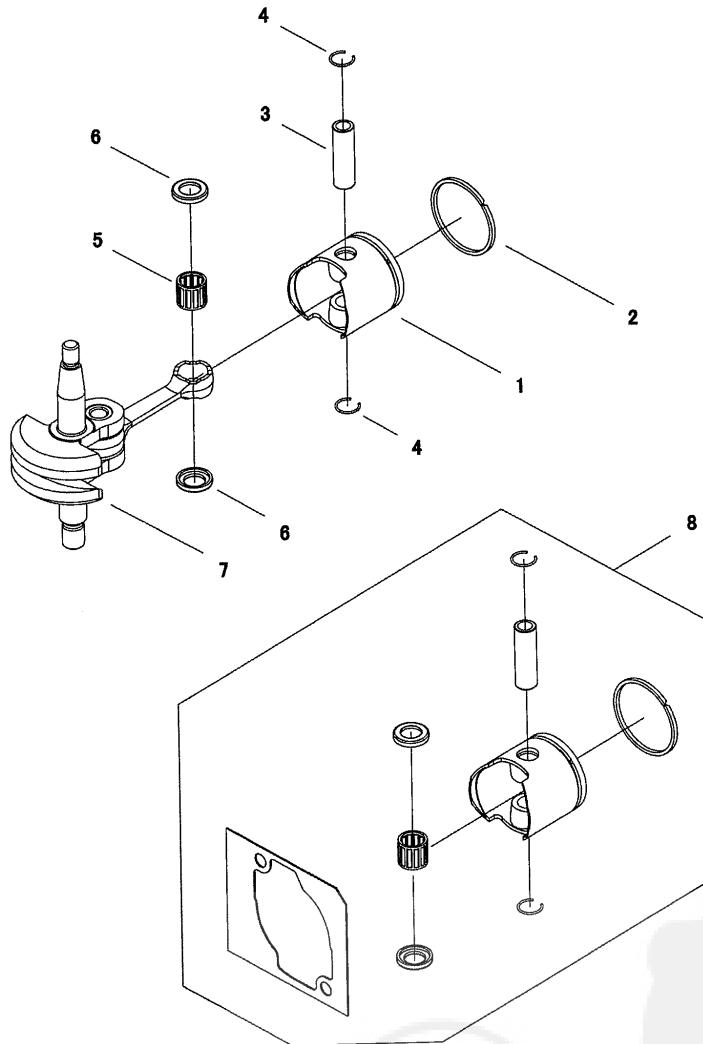

DH2200 ST

PartsList Master - -

Page 2 of 2

8		900105-05025	BOLT, H.S. 5*25	3
9		A051-001820	FAN COVER ASSY	1
10	+	A500-001000	FAN COVER	1
11	+	A506-000320	REEL	1
12	+	C533-000140	CAM	1
13	+	V452-000640	SPRING, TORSION	1
14	+	177220-42030	SPRING, REWIND	1
15	+	V253-000310	SCREW	1
16	+	A509-000110	ROPE	1
17	+	A511-000140	NOB	1
18	+	177246-11120	CLIP, STARTER ROPE	1
19		A160-001771	COVER, CYLINDER	1
20		V203-001020	BOLT, 5	3
21		X504-006440	LABEL, BRAND	1
22		V136-000060	GROMMET	1
23		V203-001020	BOLT, 5	4

DH2200 ST

PartsList Master - -

PISTON

DH2200 ST

PartsList Master - -

Page 2 of 2

PISTON

Key	Lv	Part no.	Part description	Quantity
8		P021-034210	PISTON KIT	1
1	+	A100-000900	PISTON	1
2	+	A101-000230	RING,PISTON	1
3	+	V606-000040	PIN,ENG	1
4	+	V580-000070	RING,END	2
5	+	V553-000090	BEARING,NEEDLE	1
6	+	V306-000250	WASHER,CIRCULAR 8	2
7		A011-000600	CRANKSHAFT	1

DH2200 ST

PartsList Master - -

CLUTCH

DH2200 ST

PartsList Master - -

Page 2 of 2

CLUTCH

Key	Lv	Part no.	Part description	Quantity
1		A056-000250	CLUCH	1
2	+	A555-000140	SHOE,CLUTCH	2
3	+	A552-000140	HUB,CLUTCH	1
4	+	A566-000190	SPRING,CLUTCH	2

DH2200 ST

PartsList Master - -

Page 1 of 2

CARBURETOR

CARBURETOR

Key	Lv	Part no.	Part description	Quantity
1		A021-003460	CARBURETOR,DIAPHRAGM	1
2	+	P003-003970	BODY ASSEMBLY, PUMP	1
3	++	123126-10631	SCREEN, INLET	1
4	++	123137-19830	VALVE, INLET NEEDLE	1
5	++	123122-05560	SPRING, METER. LEVER	1
6	++	123139-05560	SCREW, M. LEVER PIN	1
7	++	123138-03930	PIN, METERING LEVER	1