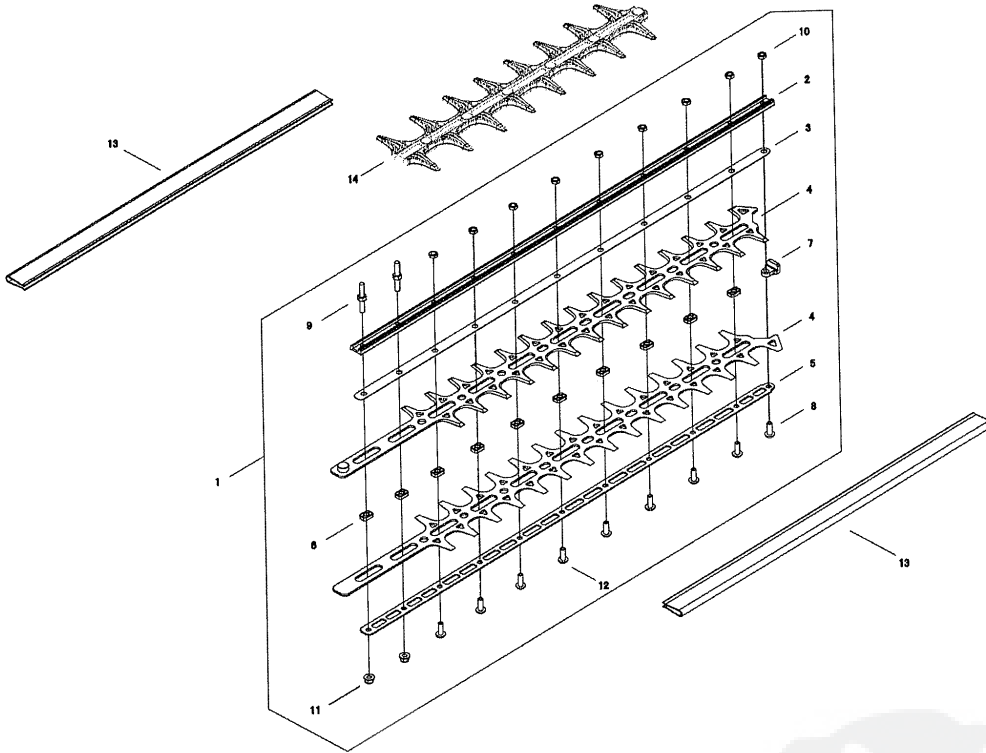

DH2200 ST

PartsList Master - -

Page 1 of 2

CUTTER

CUTTER				
Key	Lv	Part no.	Part description	Quantity
1		X041-000390	CUTTER,ASM	1
2	+	X425-000570	SUPPORT,CUTTER	1
3	+	X425-000580	SUPPORT,CUTTER	1
4	+	X411-000860	BLADE	2
5	+	X425-000590	LOWER PLATE	1
6	+	V376-001370	SPACER	10
7	+	V376-001380	BLOCK	1