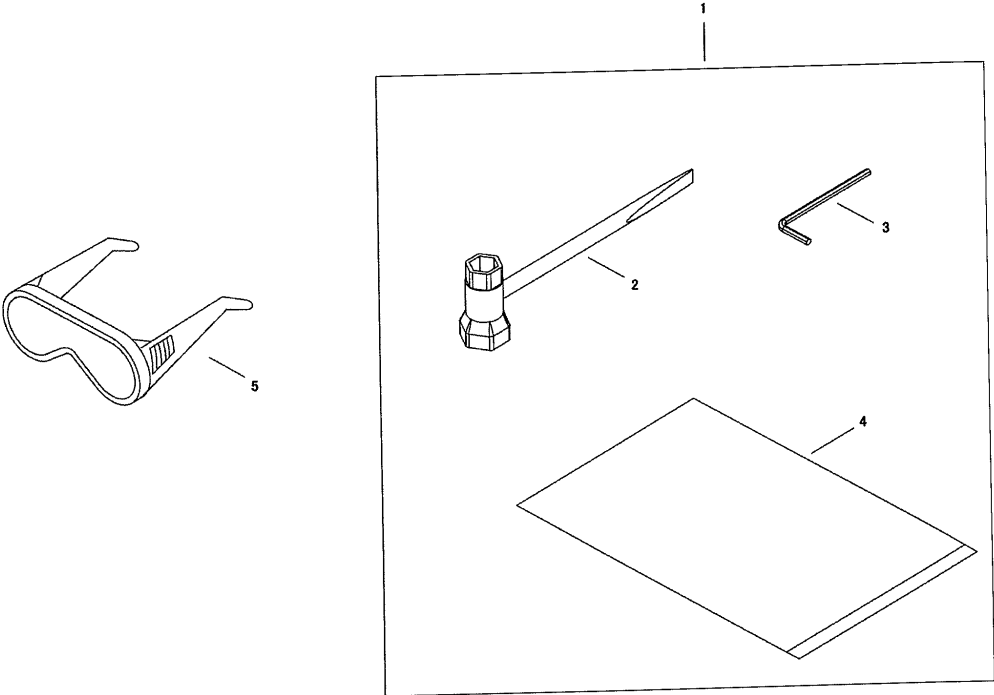

DH2200 ST

TOOLS

DH2200 ST

PartsList Master - -

Page 2 of 2

TOOLS

Key	Lv	Part no.	Part description	Quantity
1		P021-034250	TOOL	1
2	+	X602-000120	TOOL,WRENCH	1
3	+	X605-000100	TOOL,L WRENCH	1
4	+	X705-000100	BAG,PACKING	1
5		P021-002861	GOGGLES	1