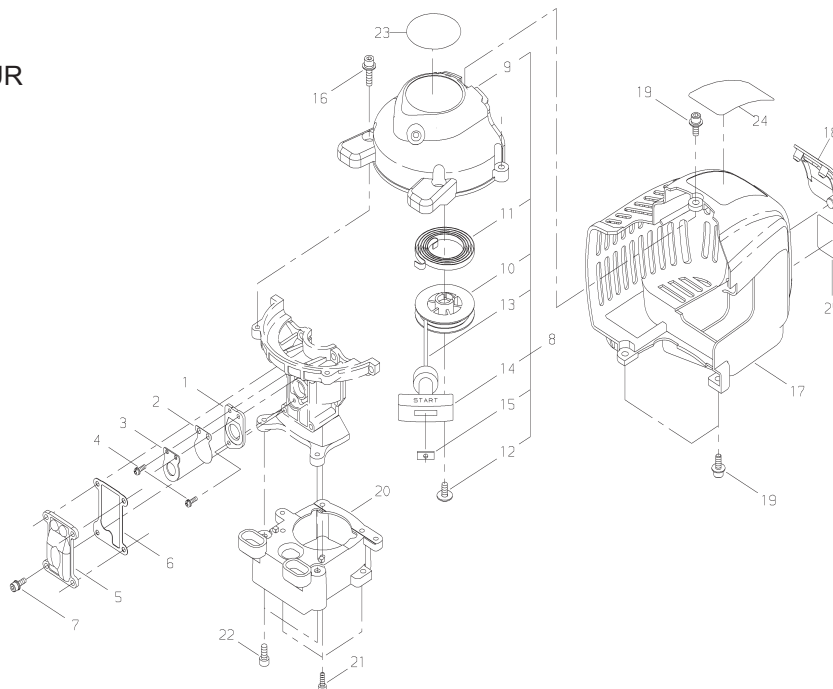

CRANKCASE/RECOIL STARTER

CARTER/ARRANCADOR

DÉMARREUR/DÉMARREUR

2- 1	62901-21320	INSULATOR	1
2	72320-83121	VALVE	1
3	72320-83132	STOPPER	1
4	01211-03100	SCREWSW	3
5	62901-21120	COVER	1
6	62901-21130	GASKET	1
7	11022-04120	BOLTSW	4
8	62600-31011	FANCOVERASSY	1
9	62600-31111	*FANCOVER	1
10	62600-31320	*REEL	1
11	70030-75130	*RECOILSPRING	1
12	62600-31310	*SCREW	1
13	37076-75140	*ROPE	1
14	20010-75190	*STARTERKNOB	1
15	20010-75210	*STOPPER	1
16	11060-05202	BOLTADHESIVE	4
17	62600-32110	CYLINDERCOVER	1
18	62901-32312	GROMMET	1
19	11060-05141	BOLTADHESIVE	3
20	62600-33310	ADAPTER	1
21	01020-04120	BOLT	4
22	01020-05120	BOLT	2
23	19420-00070	LABELTRADE	1
24	19420-00071	LABELTRADE	1
25	62602-91320	LABELTRADE	1