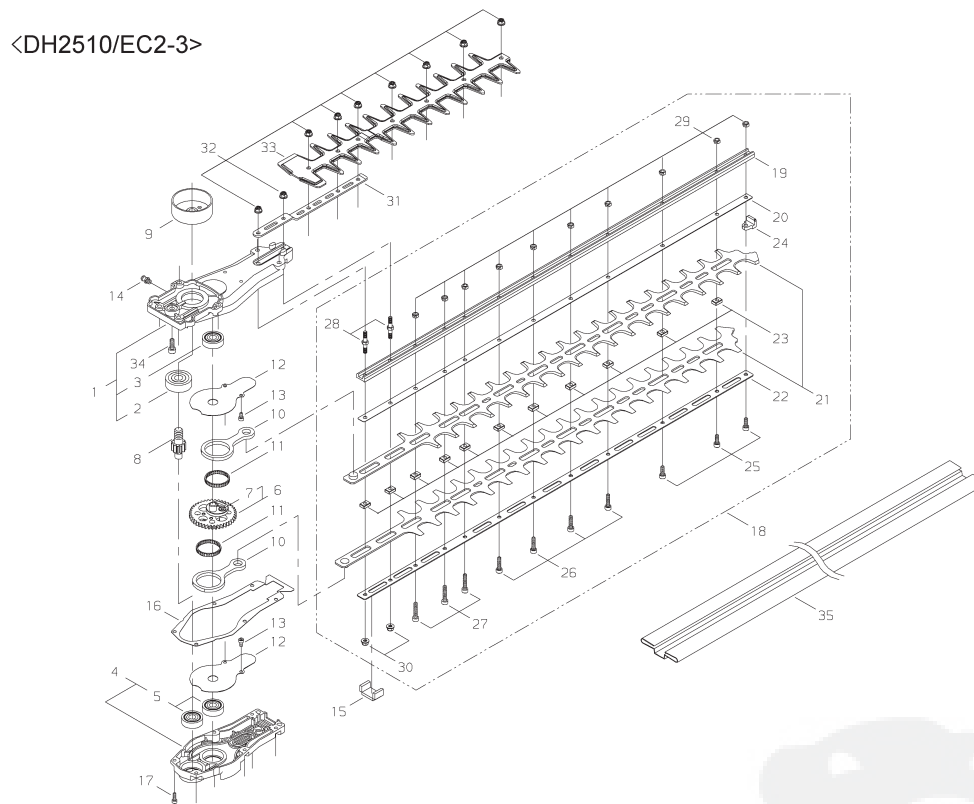

GEARCASE/30" CUTTER

CAJA DE ENGRANAJES/30" CUCHILLA BOÏ-

TIER D' ENGRANAGE/30" LAME COUPANTE

8- 1	63600-61010	GEARCASECOMP	1
2	02006-06301	*BEARING	1
3	02002-06200	*BEARING	1
4	63600-61020	CASECOVERCOMP	1
5	02002-06200	*BEARING	2
6	63600-61030	GEARCOMP	1
7	63600-61320	*BOLT	4
8	63600-61150	PINIONSHAFT	1
9	20870-61420	CLUTCHDRUM	1
10	63600-61170	ROD	2
11	63600-61330	NEEDLEBEARING	2
12	63600-61340	PLATE	2
13	01020-04080	BOLT	4
14	20870-61640	GREASENIPPLE	1
15	63600-61350	PACKING	1
16	63600-61360	GASKET	1
17	01020-04140	BOLT	6