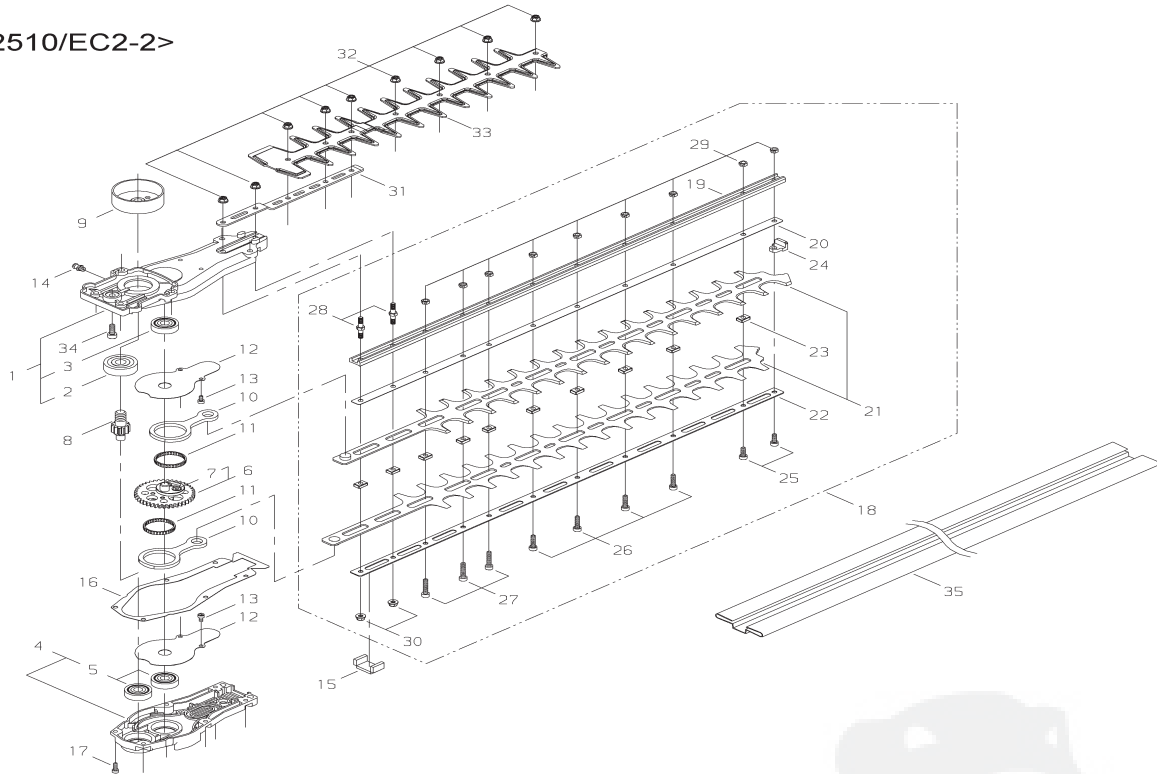

GEARCASE/24" CUTTER

CAJA DE ENGRANAJES/24" CUCHILLA

BOÎTIER D' ENGRANAGE/24" LAME COUPANTE

<DH2510/EC2-2>

7- 1	63600-61010	GEARCASECOMP	1
2	02006-06301	*BEARING	1
3	02002-06200	*BEARING	1
4	63600-61020	CASECOVERCOMP	1
5	02002-06200	*BEARING	2
6	63600-61030	GEARCOMP	1
7	63600-61320	*BOLT	4
8	63600-61150	PINIONSHAFT	1
9	20870-61420	CLUTCHDRUM	1
10	63600-61170	ROD	2
11	63600-61330	NEEDLEBEARING	2
12	63600-61340	PLATE	2
13	01020-04080	BOLT	4
14	20870-61640	GREASENIPPLE	1
15	63600-61350	PACKING	1
16	63600-61360	GASKET	1
17	01020-04140	BOLT	6