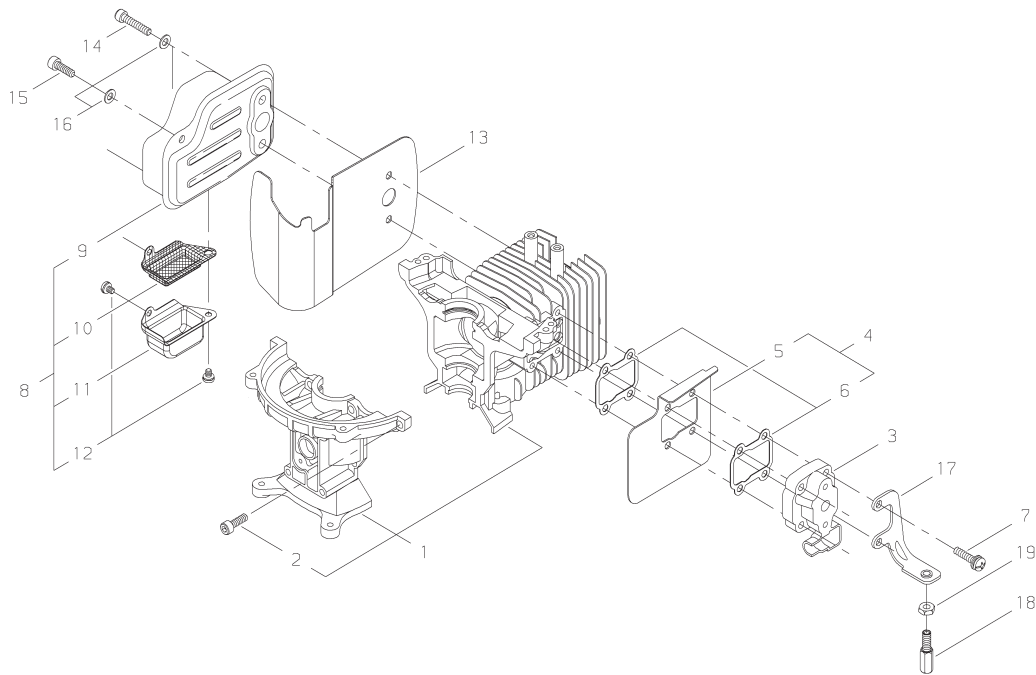

CYLINDER/MUFFLER

CILINDRO/SILENCIADOR

CYLINDRE/SILENCIEUX

Ref. No	Part No.	Part Name	Q`ty
1- 1	60600-98351	CYLINDERBLOCKSET	1
2	01020-05160	*BOLT	6
3	62902-12310	REEDVALVE	1
4	62902-12320	DEFECTORHEATCOMP	1
5	62901-12320	*DEFECTORHEAT	1
6	62901-12220	*GASKET	2
7	11206-05225	SCREWPMSPW	4
8	38800-15010	MUFFLERASSY	1
9	62902-15111	*MUFFLER	1
10	62902-15131	*SCREEN	1
11	38800-15160	*EXHAUSTOUTLET	1
12	11204-04060	*SCREWPM	2
13	62901-15210	GASKETMUFFLER	1
14	62901-15310	BOLT	2
15	01020-05160	BOLT	1
16	01610-05080	WASHER	3
17	62600-83310	BRACKET	1
18	62902-83310	CABLEADJUSTER	1
19	01501-06048	NUT	1