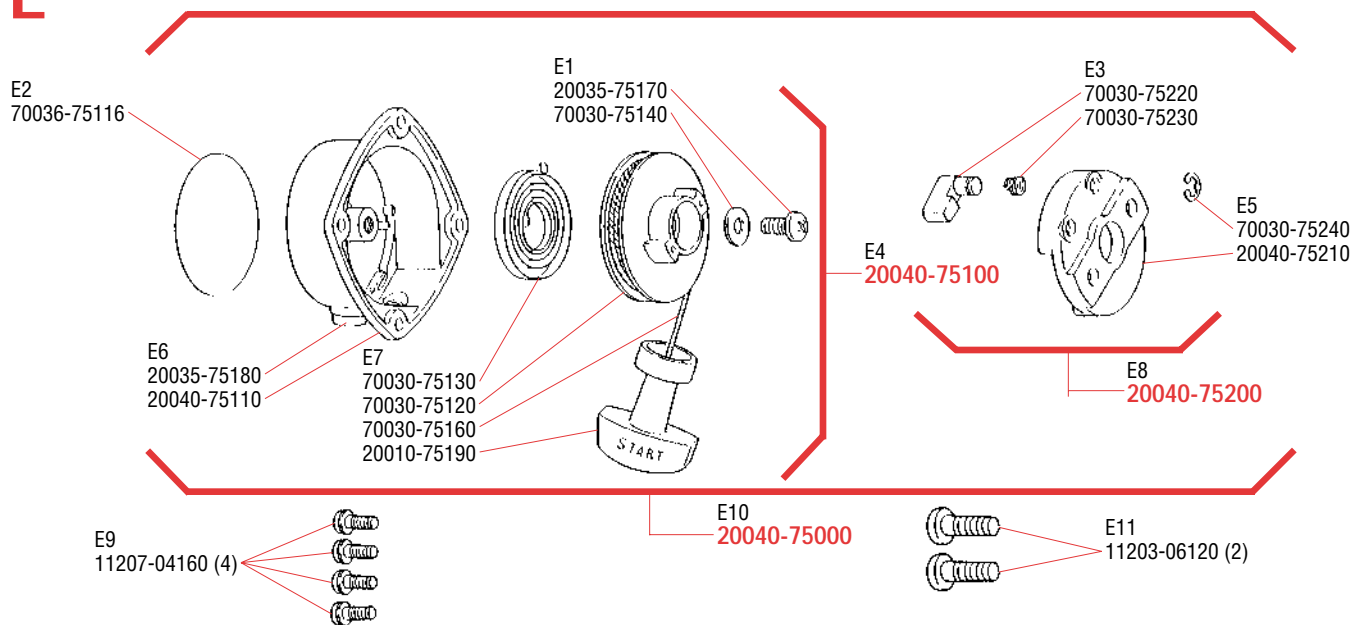

E RECOIL STARTER/ARRANCADOR/DÉMARREUR