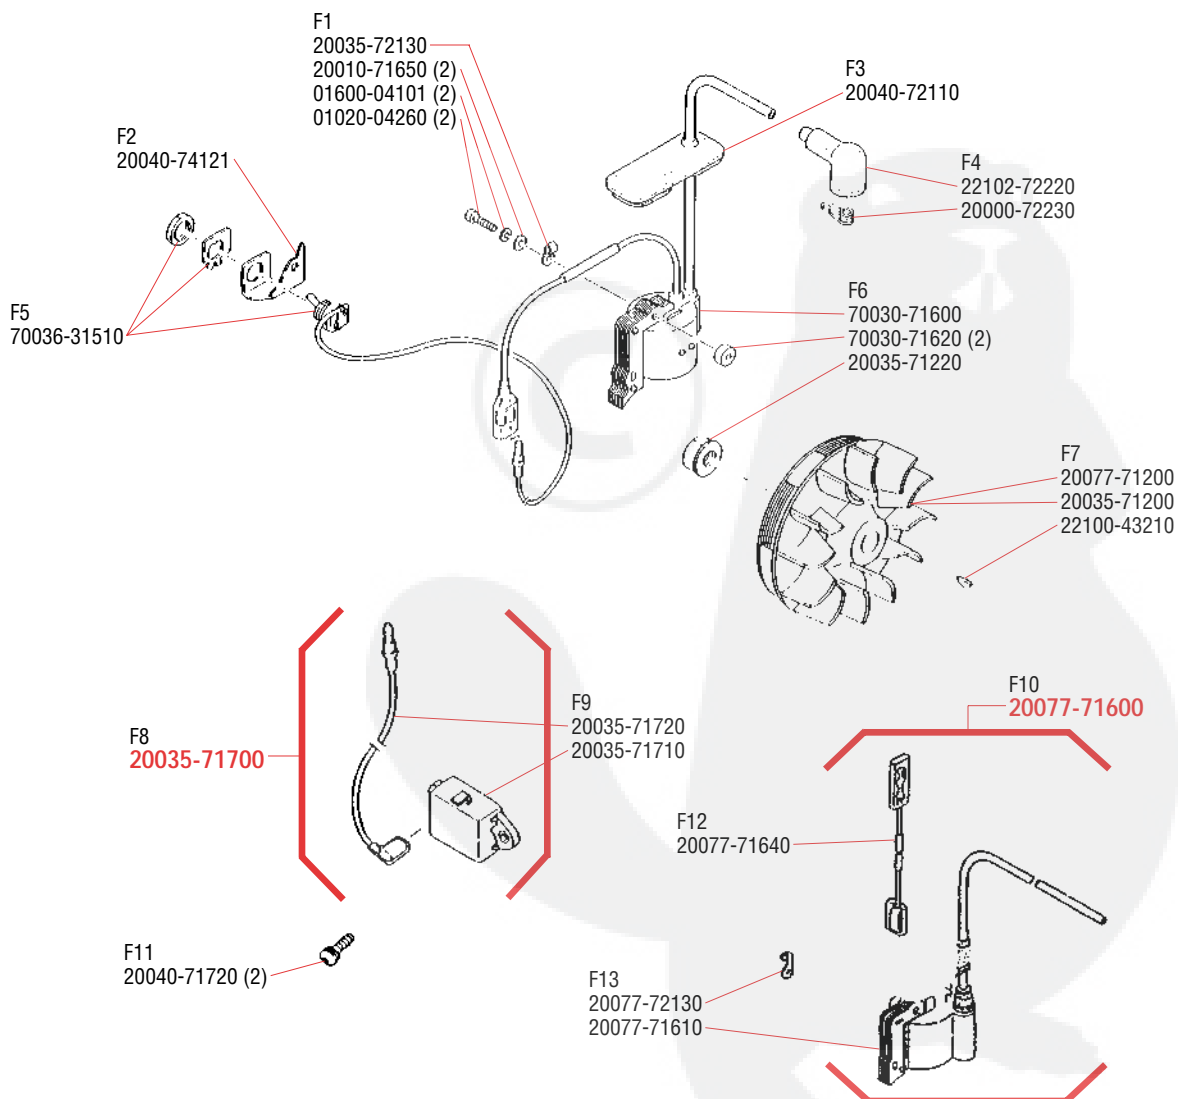

F FLYWHEEL/VOLANTE/ROTOR