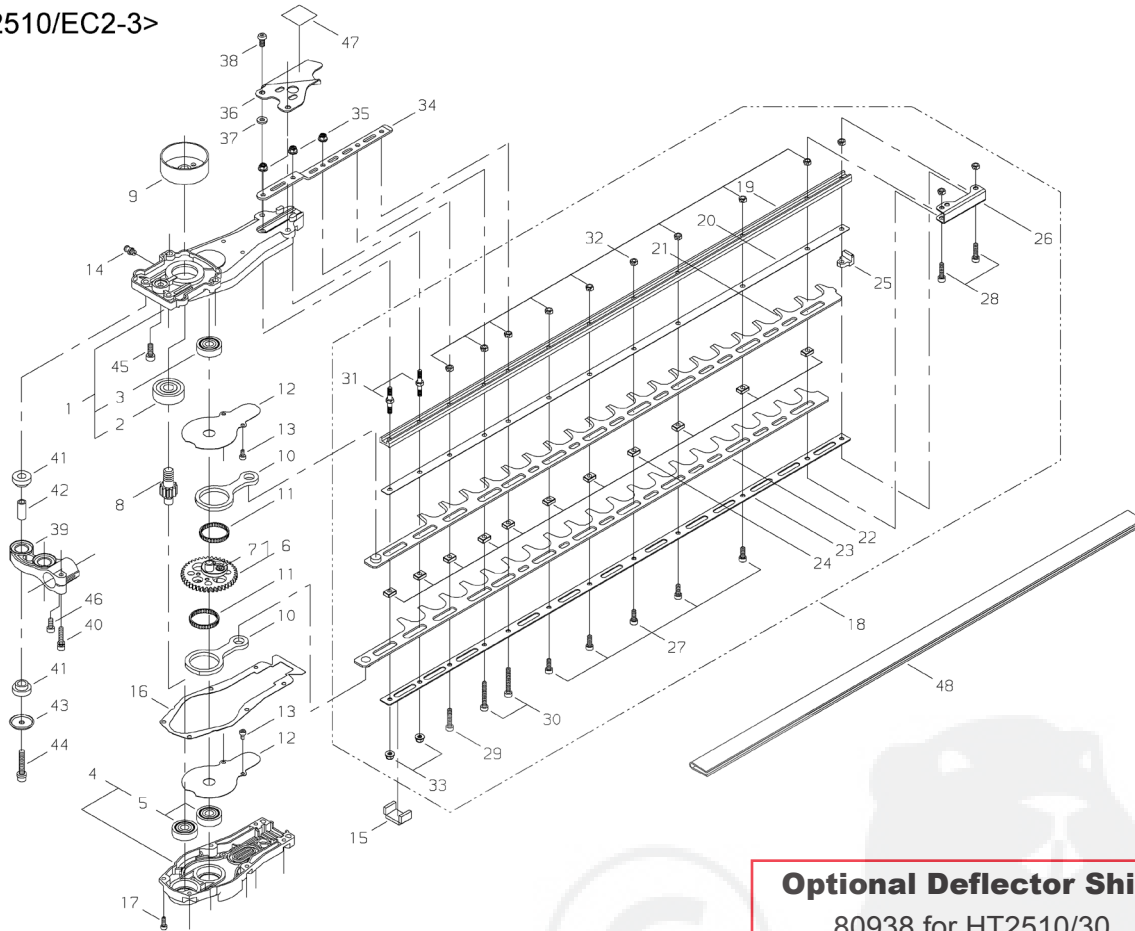

GEARCASE/30" CUTTER

CAJA DE ENGRANAJES/30" CUCHILLA

BOÎTIER D' ENGRANAGE/30" LAME COUPANTE

<HT2510/EC2-3>

Optional Deflector Shield
 80938 for HT2510/30
 80940 for HT2510/40

7- 1	63600-61010	GEARCASECOMP	1
2	02006-06301	*BEARING	1
3	02002-06200	*BEARING	1
4	63600-61020	CASECOVERCOMP	1
5	02002-06200	*BEARING	2
6	63600-61030	GEARCOMP	1
7	63600-61320	*BOLT	4
8	63600-61150	PINIONSHAFT	1
9	20870-61420	CLUTCHDRUM	1
10	63600-61170	ROD	2
11	63600-61330	NEEDLEBEARING	2
12	63600-61340	PLATE	2
13	01020-04080	BOLT	4
14	20870-61640	GREASENIPPLE	1