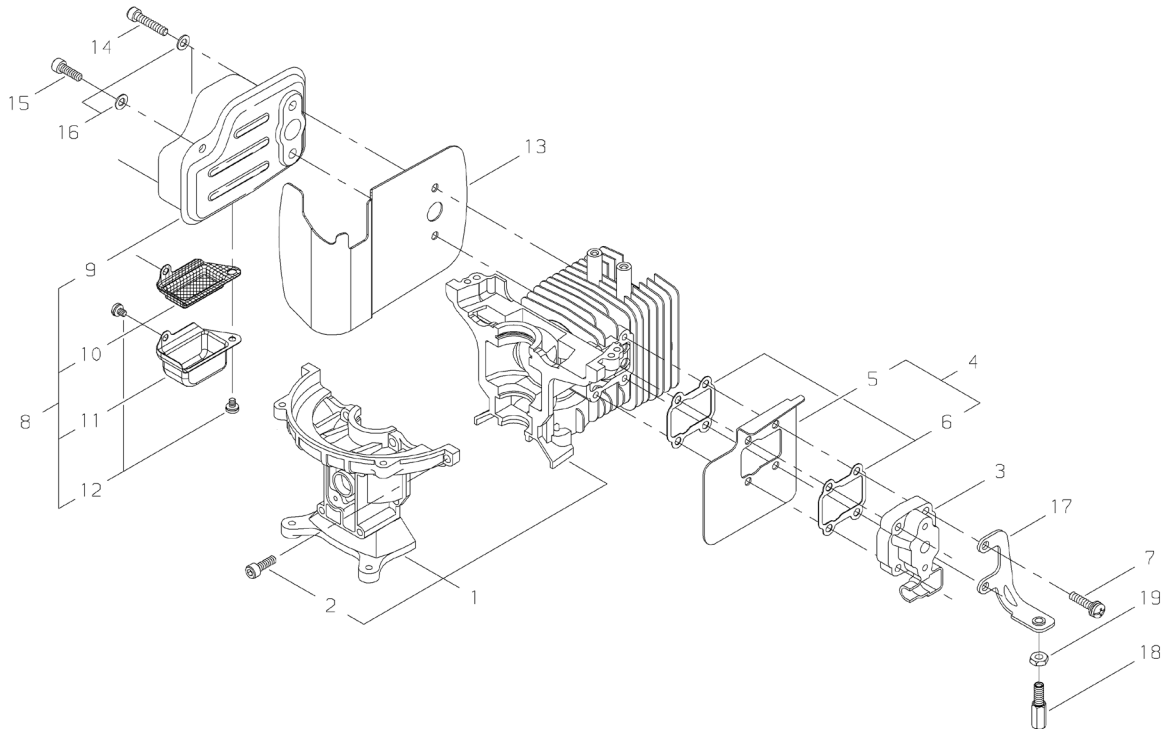

CYLINDER/MUFFLER

CILINDRO/SILENCIADOR

CYLINDRE/SILENCIEUX

Ref. No	Part No.	Part Name	Q'ty
1- 1	60600-98351	CYLINDERBLOCKSET	1
2	01020-05160	*BOLT	6
3	62902-12310	REEDVALVE	1
4	62902-12320	DEFECTORHEATCOMP	1
5	62901-12320	*DEFECTORHEAT	1
6	62901-12220	*GASKET	2
7	11206-05225	SCREWPMSPW	4
8	38800-15010	MUFFLERASSY	1
9	62902-15111	*MUFFLER	1
10	62902-15131	*SCREEN	1
11	38800-15160	*EXHAUSTOUTLET	1
12	11204-04060	*SCREWPM	2
13	62901-15210	GASKETMUFFLER	1
14	62901-15310	BOLT	2
15	01020-05160	BOLT	1
16	01610-05080	WASHER	3
17	62600-83310	BRACKET	1
18	62902-83310	CABLEADJUSTER	1
19	01501-06048	NUT	1