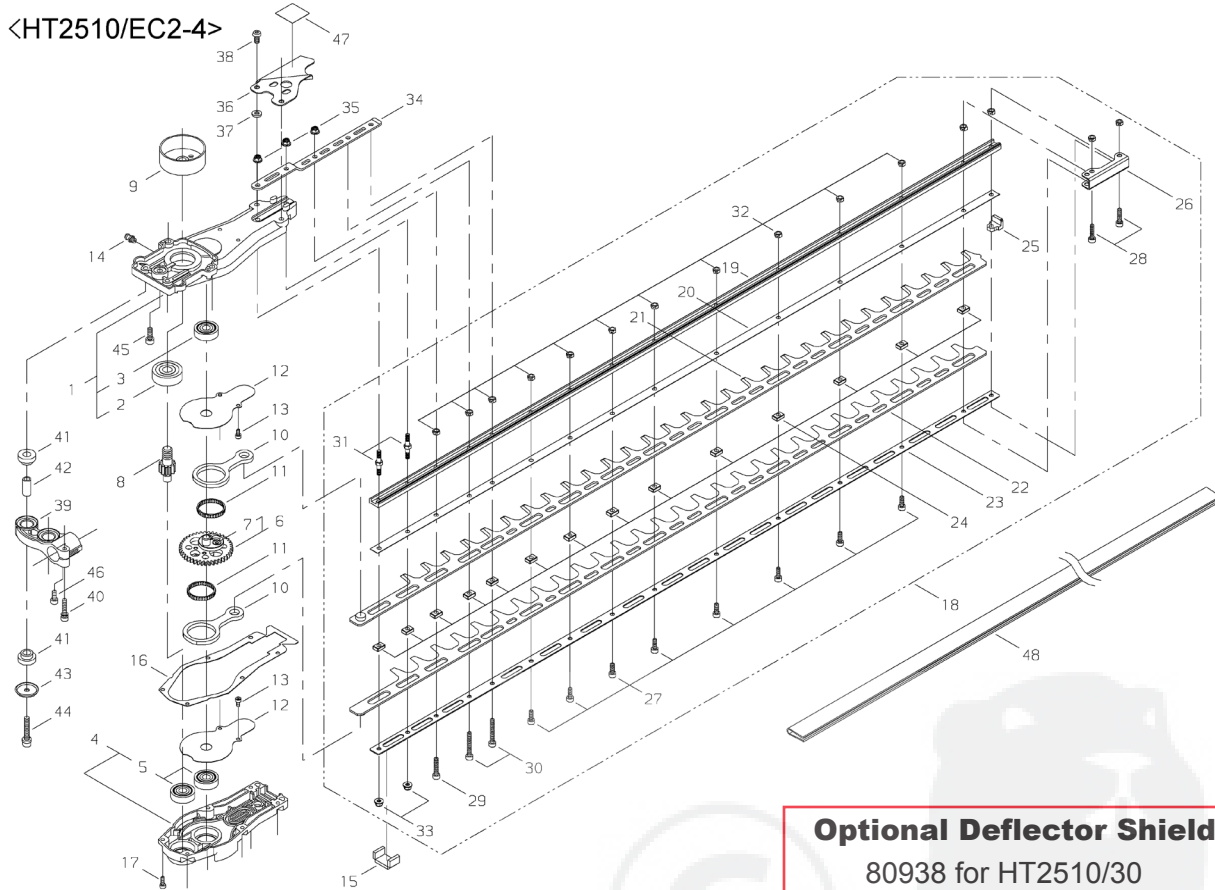

GEARCASE/40" CUTTER

CAJA DE ENGRANAJES/40" CUCHILLA BOÏ-

TIER D' ENGRANAGE/40" LAME COUPANTE

8- 1	63600-61010	GEARCASECOMP	1
2	02006-06301	*BEARING	1
3	02002-06200	*BEARING	1
4	63600-61020	CASECOVERCOMP	1
5	02002-06200	*BEARING	2
6	63600-61030	GEARCOMP	1
7	63600-61320	*BOLT	4
8	63600-61150	PINIONSHAFT	1
9	20870-61420	CLUTCHDRUM	1
10	63600-61170	ROD	2
11	63600-61330	NEEDLEBEARING	2
12	63600-61340	PLATE	2
13	01020-04080	BOLT	4
14	20870-61640	GREASENIPPLE	1