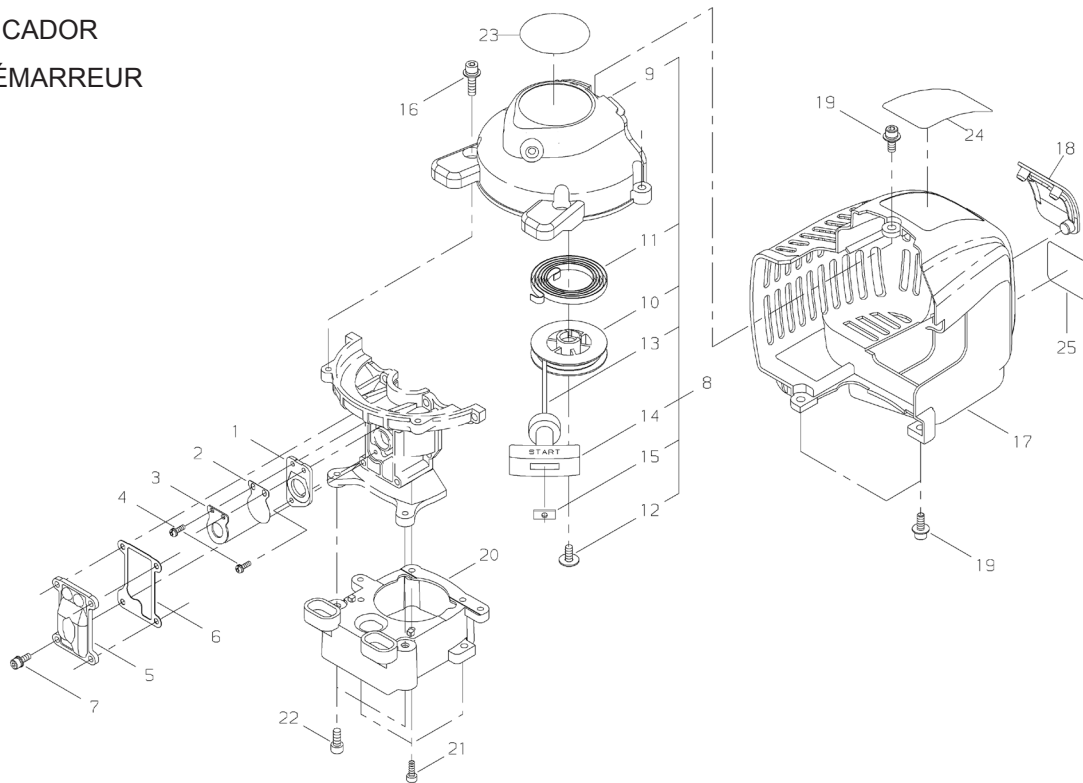

CRANKCASE/RECOIL STARTER

CARTER/ARRANCADOR

DÉMARREUR/DÉMARREUR

2- 1	62901-21320	INSULATOR	1
2	72320-83121	VALVE	1
3	72320-83132	STOPPER	1
4	01211-03100	SCREWSW	3
5	62901-21120	COVER	1
6	62901-21130	GASKET	1
7	11022-04120	BOLT SW	4
8	62600-31011	FANCOVERASSY	1
9	62600-31111	*FANCOVER	1
10	62600-31320	*REEL	1
11	70030-75130	*RECOILSPRING	1
12	62600-31310	*SCREW	1
13	37076-75140	*ROPE	1
14	20010-75190	*STARTERKNOB	1
15	20010-75210	*STOPPER	1
16	11060-05202	BOLTADHESIVE	4
17	62600-32110	CYLINDERCOVER	1
18	62901-32312	GROMMET	1
19	11060-05141	BOLTADHESIVE	3
20	62600-33310	ADAPTER	1
21	01020-04120	BOLT	4
22	01020-05120	BOLT	2
23	19420-00070	LABELTRADE	1
24	19420-00071	LABELTRADE	1
25	62601-91320	LABELTRADE	1