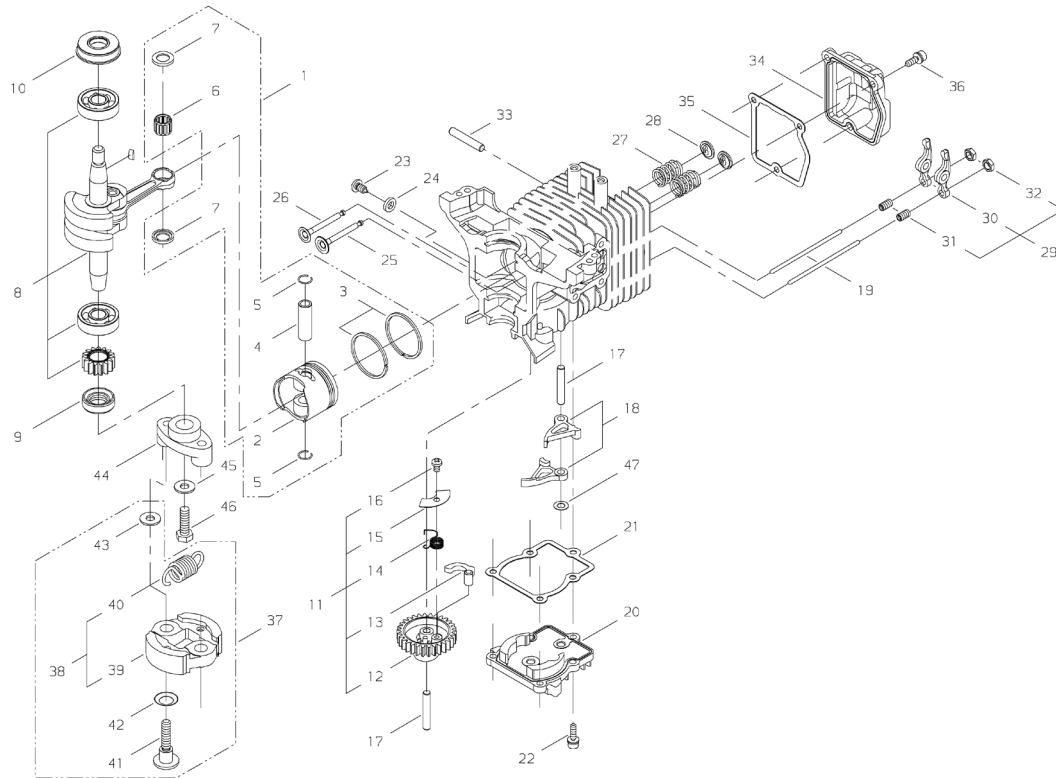

Shindaiwa Illustrated Parts List

HT2510/EC2 Hedge Trimmer

CONTENTS

CYLINDER/MUFFLER	2
CRANKCASE/RECOIL STARTER	3
PISTON/VALVES.....	4
PISTON/VALVES.....	5
COIL/FLYWHEEL.....	6
CARBURETOR	7
CARBURETOR	8
FUEL TANK	9
GEARCASE/30" CUTTER.....	10
GEARCASE/30" CUTTER.....	11
GEARCASE/40" CUTTER.....	12
GEARCASE/40" CUTTER.....	13
THROTTLE LEVER/HANDLE	14
THROTTLE LEVER/HANDLE	15
OPTIONAL HD 30" CUTTER	16

PISTON/VALVES

PISTON/VALVULA

PISTON/VALVE

3- 1	62902-41310	PISTONSET	1
2	62902-41110	*PISTON	1
3	62902-41120	*PISTONRING	2
4	62901-41210	*PISTONPIN	1
5	20000-41320	*SNAPRING	2
6	62901-41230	*NEEDLEBEARING	1
7	37019-41240	*THRUSTWASHER	2
8	62600-42020	CRANKSHAFTCOMP	1
9	62901-42260	OILSEAL	1
10	62901-42270	OILSEAL	1
11	62905-43010	CAMGEARASSY	1
12	62902-43310	*CAMGEAR	1
13	62907-43120	*WEIGHT	1
14	17520-08900	*COILSPRING	1
15	62905-43130	*PLATE	1
16	01280-04062	*SCREW TAPPING	1
17	12492-50290	ROLLER	2
18	62907-43210	LIFTER	2
19	62908-43220	PUSHROD	2
20	62901-43330	CAMGEARCOVER	1
21	62901-43240	GASKET	1
22	11022-04140	BOLTSPW	5