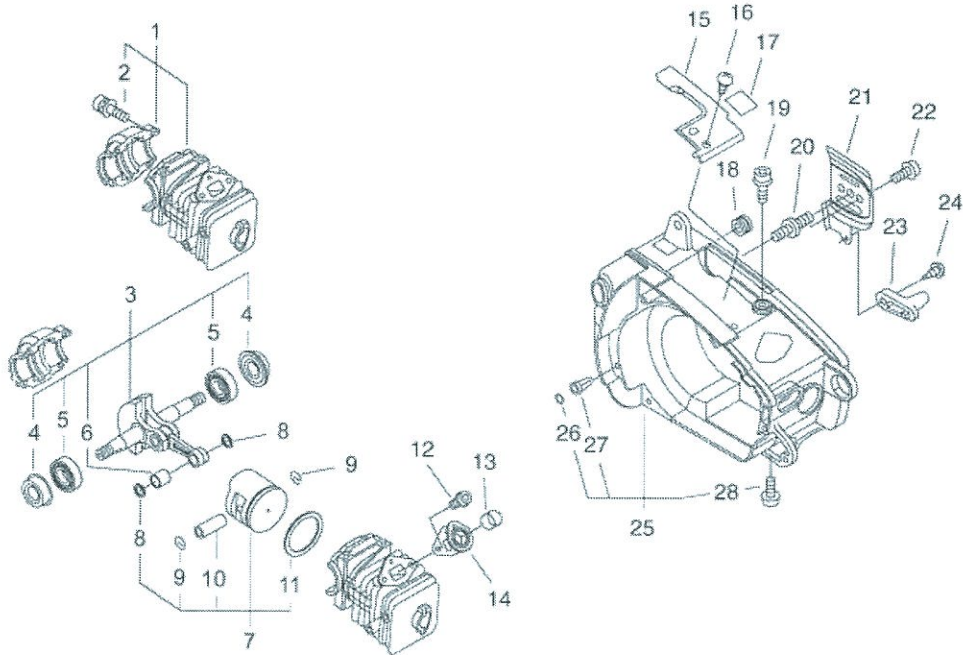

269TS 1 CYLINDER, CRANKCASE, PISTON

KEY	LV	PART NUMBER	Q'TY	DESCRIPTION	REMARKS
28	+	900106-05025	2	BOLT, H.S. 5*25