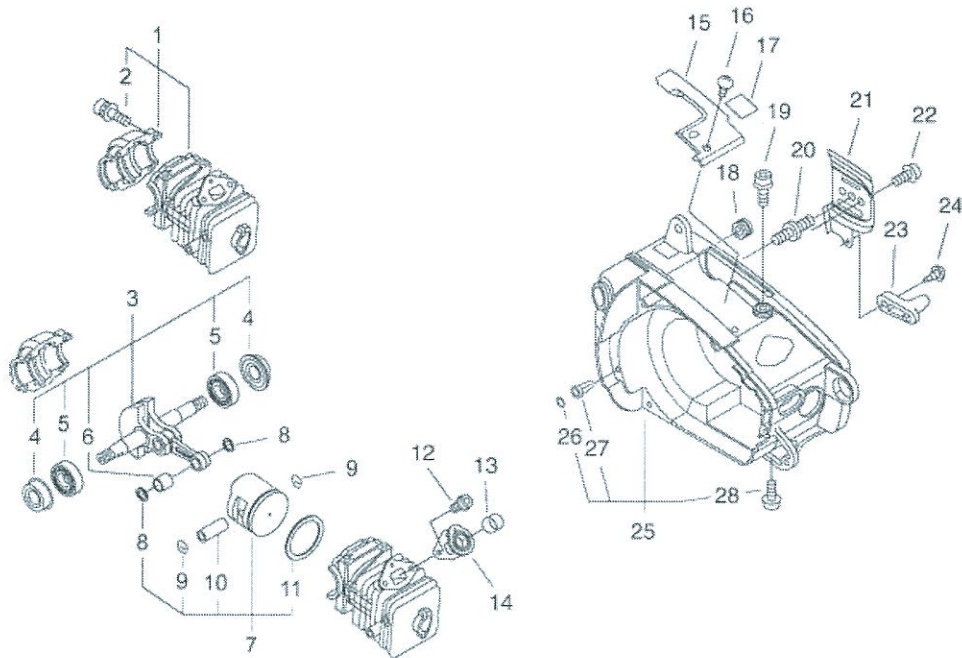

shindaiwa®

PARTS CATALOGUE

269TS

CE

P016-000430-11Fb

269TS 1 CYLINDER, CRANKCASE, PISTON

KEY	LV	PART NUMBER	Q'TY	DESCRIPTION	REMARKS
1		P021-011230	1	CRANKCASE SET	
2	+	900162-05022	4	BOLT, H.S. 5*22	
3		P021-011221	1	CRANKSHAFT ASY	
4	+	V505-000000	2	SÉAL,OIL	
5	+	900800-36001	2	BEARING, BALL 6001	
6	+	V553-000020	1	BEARING,NEEDLE 8	
7		P021-002150	1	PISTON KIT	
8	+	100014-55930	2	SPACER, PISTON PIN	
9	+	100015-04630	2	CIRCLIP, PISTON PIN	
10	+	100013-22330	1	PIN, PISTON	
11	+	100011-05731	1	RING, PISTON	
12		900162-04012	2	BOLT, H.S. 4*12	
13		V358-000021	1	COLLAR,14	
14		A202-000001	1	BELLOWS,INTAKE	
15		A127-000041	1	COVER,DUST	
16		900253-04012	2	SCREW	
17		X505-002440	1	LABEL,CAUTION	
18		163911-30130	1	PLUG	
19		900106-05016	2	BOLT, H.S. 5*16	
20		V225-000030	1	BOLT,STUD 8	
21		C305-000023	1	PLATE,SPROCKET GUARD	
22		V202-000011	2	BOLT,4	
23		433026-35430	1	CATCHER, CHAIN	
24		900253-05020	1	SCREW 5*20	
25		P021-003417	1	COVER ENGINE	
26	+	900724-00004	1	O-RING (S-4)	
27	+	436114-13930	1	VALVE, CHECK	

269TS 4 FUEL TANK

KEY	LV	PART NUMBER	Q'TY	DESCRIPTION	REMARKS
25	+	900720-00018	1	O-RING 18	
26	+	A365-000050	1	CONNECTOR,CAP	

269TS 5 HANDLE

KEY	LV	PART NUMBER	Q'TY	DESCRIPTION	REMARKS
1		P021-007355	1	HANDLE SET, REAR	
2	+	V450-000340	1	SPRING, COMPRESSION	
3	+	130020-33330	2	NUT	
4	+	900256-04016	4	SCREW 4*16	
4		900256-04016	2	SCREW 4*16	
5		C400-000050	1	HANDLE, FRONT	
6		V202-000000	3	BOLT, 4	
7		A440-000371	1	SWITCH, ON OFF	
8		900253-05020	1	SCREW 5*20	
9		C450-000160	1	TRIGGER, THROTTLE	
10		C454-000051	1	ROD, THROTTLE	
11		V452-000010	1	SPRING, TORSION	
12		C460-000041	1	LOCKOUT, THROTTLE	
13		100921-39131	1	CUSHION	
14		100918-15130	1	CAP	
15		A239-000000	1	PIPE, INTAKE	
16		V450-000080	1	SPRING, COMPRESSION	
17		V150-000420	1	PLATE, EYE	
18		900253-04012	1	SCREW	
19		895410-02830	1	WRENCH, W/S. DRIVER	
20		895812-03930	1	DRIVER, SCREW 50	
21		898510-39130	1	BAG, TOOL	