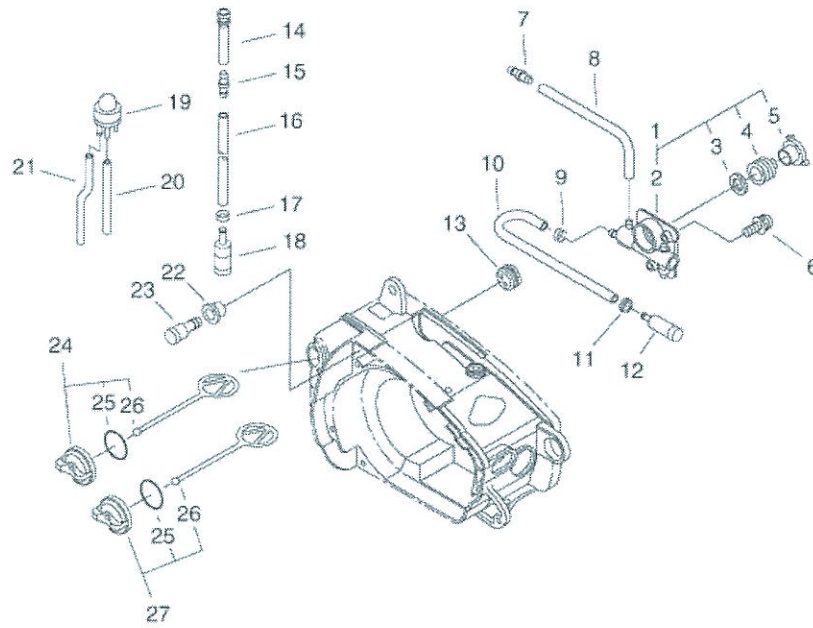

269TS 3 STARTER, MAGNETO

KEY	LV	PART NUMBER	Q'TY	DESCRIPTION	REMARKS
28		900256-04016	3	SCREW 4*16	
29		X503-009010	1	LABEL,MODEL	
30		V162-000180	1	PLUG	

269TS 4 FUEL TANK

KEY	LV	PART NUMBER	Q'TY	DESCRIPTION	REMARKS
1		P021-033920	1	AUTO-OILER ASY	
2	+	C022-000080	1	AUTO-OILER ASSEMBLY	
3	+	V308-000030	1	WASHER, CIRCULAR 11	
4	+	V652-000030	1	GEAR, WORM	
5	+	V356-000290	1	COLLAR, 10	
6		900238-04012	2	SCREW 4*12	
7		V187-000010	1	NIPPLE	
8		132012-11960	1	PIPE 3* 6* 45	
9		132013-26630	1	CLIP	
10		132010-22130	1	PIPE, FUEL	
11		132115-01461	1	GROMMET	
12		436205-02832	1	STRAINER, OIL	
13		132115-44330	1	GROMMET	
14		V470-000320	1	PIPE	
15		V186-000020	1	JOINT, PIPE	
16		V471-001230	1	PIPE	
17		132013-09820	1	CLIP	
18		131205-14930	1	STRAINER, FUEL	
19		123181-39130	1	PUMP, PRIMER	
20		V471-001260	1	PIPE	
21		V471-001250	1	PIPE	
22		V137-000000	1	GROMMET, FUEL	
23		131300-56431	1	VENT ASSEMBLY, FUEL	
24		P021-005601	1	FUEL CAP ASY	
25	+	900720-00018	1	O-RING 18	
26	+	A365-000050	1	CONNECTOR, CAP	
27		P021-005581	1	OIL CAP ASY	

269TS 4 FUEL TANK

KEY	LV	PART NUMBER	Q'TY	DESCRIPTION	REMARKS
25	+	900720-00018	1	O-RING 18	
26	+	A365-000050	1	CONNECTOR,CAP	

269TS 5 HANDLE

KEY	LV	PART NUMBER	Q'TY	DESCRIPTION	REMARKS
1		P021-007355	1	HANDLE SET, REAR	
2	+	V450-000340	1	SPRING, COMPRESSION	
3	+	130020-33330	2	NUT	
4	+	900256-04016	4	SCREW 4*16	
4		900256-04016	2	SCREW 4*16	
5		C400-000050	1	HANDLE, FRONT	
6		V202-000000	3	BOLT, 4	
7		A440-000371	1	SWITCH, ON OFF	
8		900253-05020	1	SCREW 5*20	
9		C450-000160	1	TRIGGER, THROTTLE	
10		C454-000051	1	ROD, THROTTLE	
11		V452-000010	1	SPRING, TORSION	
12		C460-000041	1	LOCKOUT, THROTTLE	
13		100921-39131	1	CUSHION	
14		100918-15130	1	CAP	
15		A239-000000	1	PIPE, INTAKE	
16		V450-000080	1	SPRING, COMPRESSION	
17		V150-000420	1	PLATE, EYE	
18		900253-04012	1	SCREW	
19		895410-02830	1	WRENCH, W/S. DRIVER	
20		895812-03930	1	DRIVER, SCREW 50	
21		898510-39130	1	BAG, TOOL	