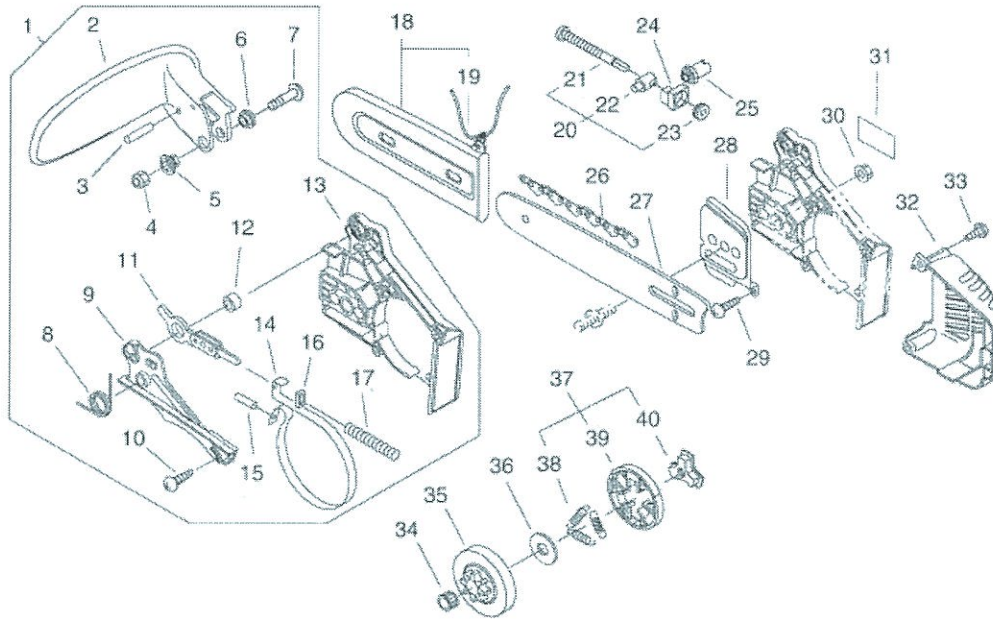

269TS 6 CLUTCH, SPROCKET, CHAIN BRAKE

KEY	LV	PART NUMBER	Q'TY	DESCRIPTION	REMARKS
28		C305-000031	1	PLATE, SPROCKET GUARD	
29		900253-04010	1	SCREW 4*10	
30		433019-12330	1	NUT, FLANGE 8	
31		X504-000810	1	LABEL, BRAND	
32		A320-000270	1	COVER, MUFFLER	
33		900253-04016	2	SCREW 4*16	
34		175012-35630	1	BEARING, NEEDLE	
35		A556-000091	1	DRUM, CLUTCH	
36		A551-000010	1	PLATE, CLUTCH	
37		A056-000030	1	CLUTCH	
38	+	V451-000150	3	SPRING, TENSION	
39	+	P021-001950	1	CLUTCH SHOE SET	
40	+	A552-000020	1	HUB, CLUTCH