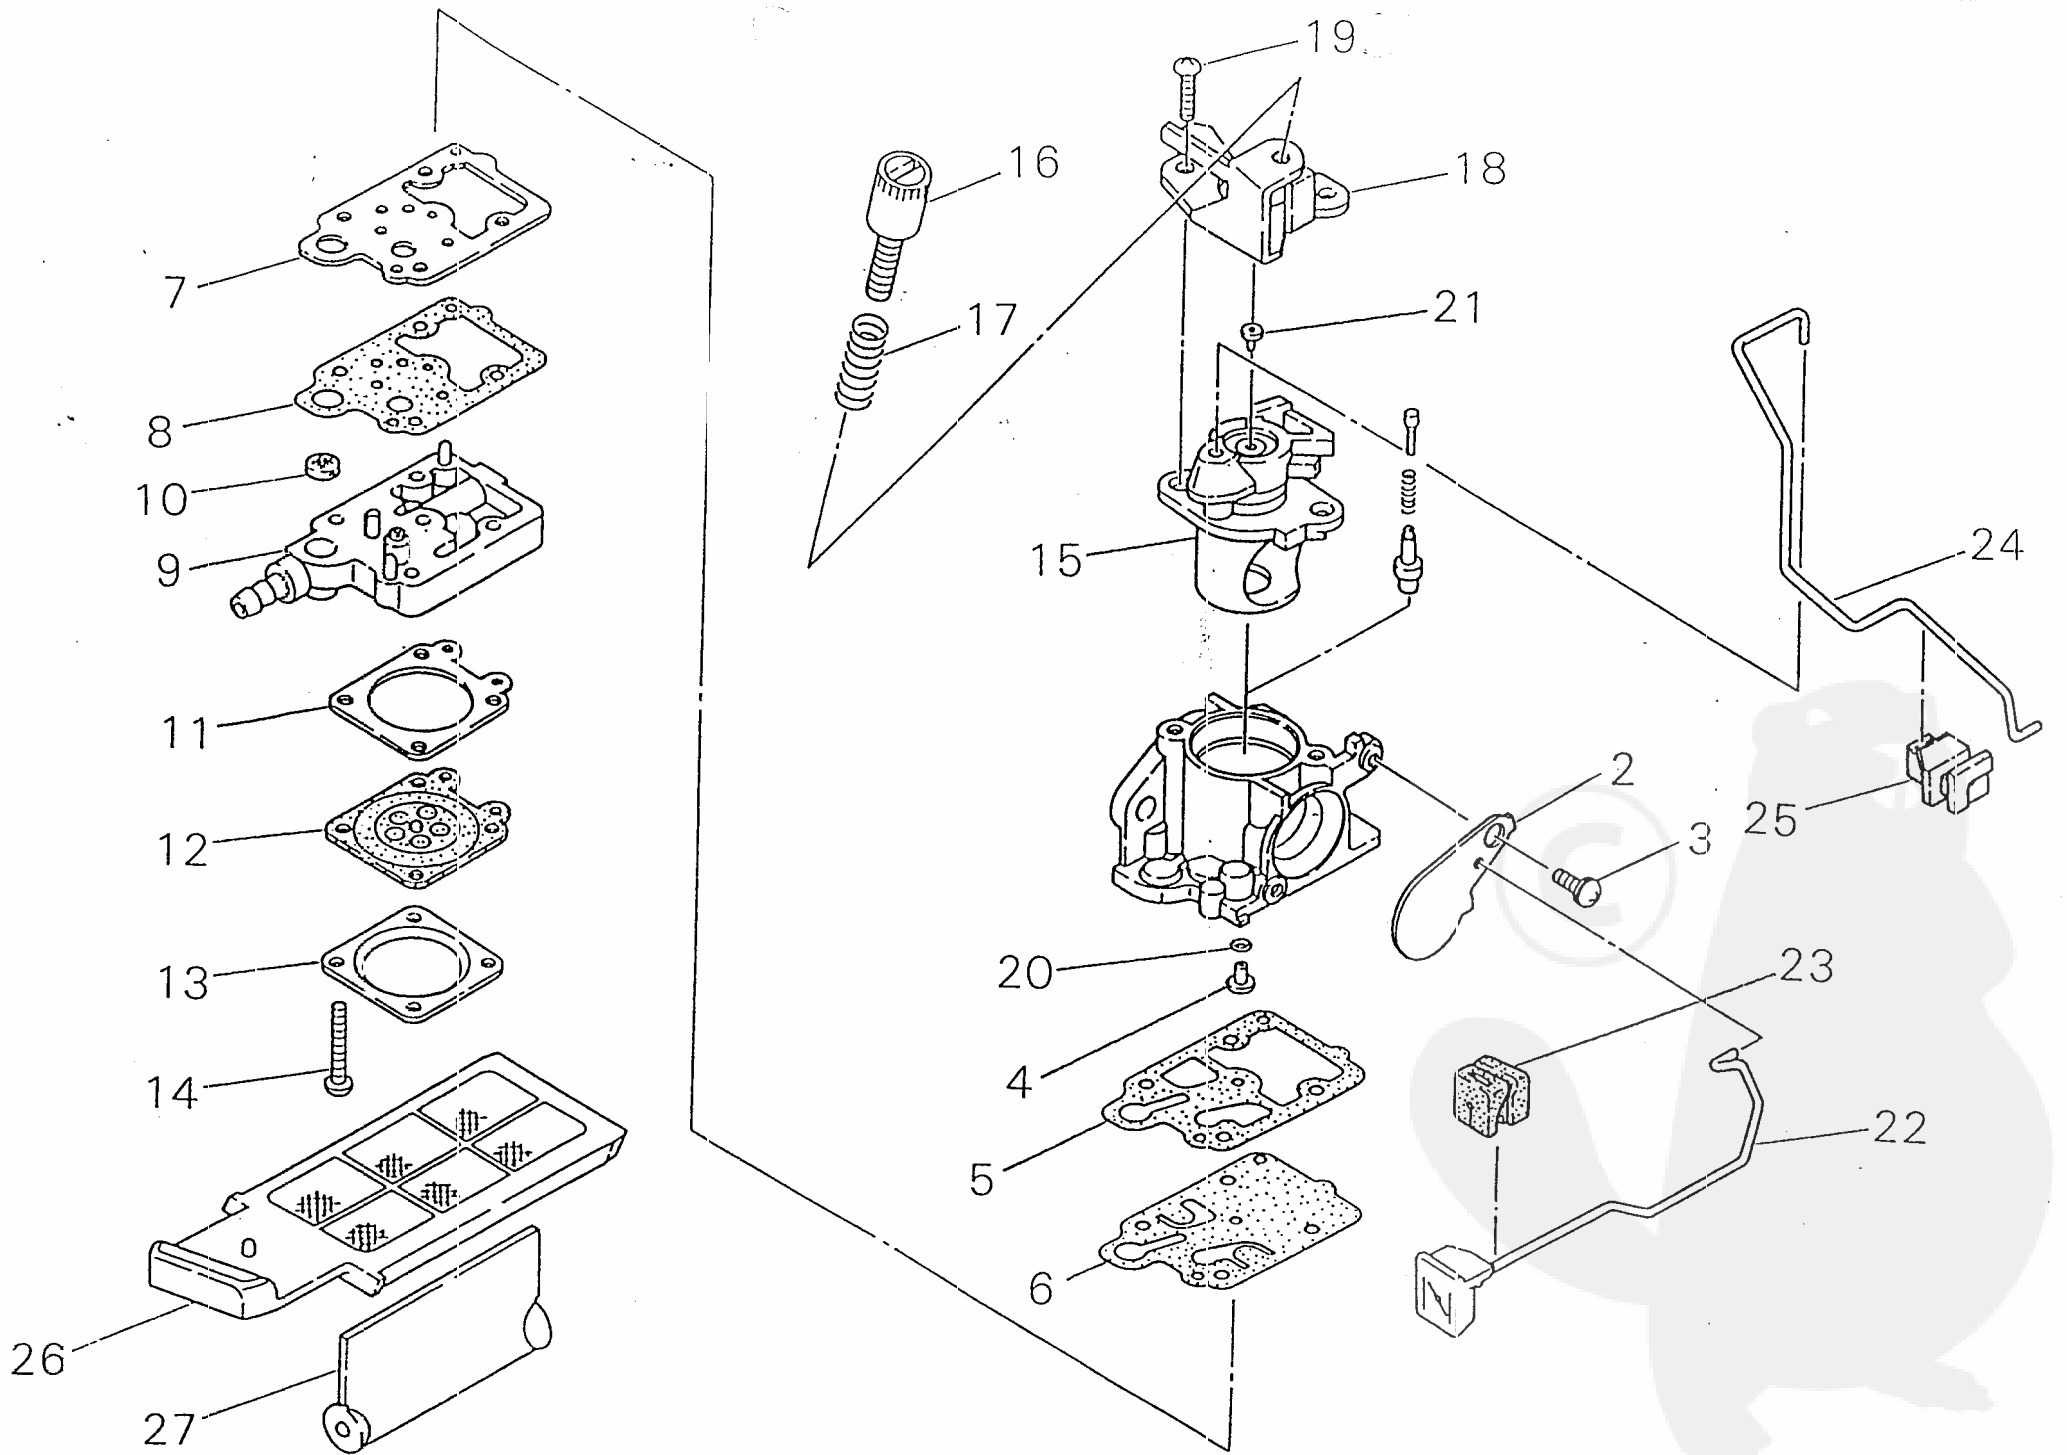

PRICE:(ST)

Ref. No	Part No.	Part Name	Qty
8	22137-81000	CARBURETOR ASSY	1
2	22154-81120	• CHOKE VALVE	1
3	22154-81130	• SCREW	1
4	22137-81140	• JET	1
5	22154-81150	• GASKET PUMP	1
6	22154-81160	• DIAPHRAGM PUMP	1
7	22154-81170	• PLATE PUMP	1
8	22154-81180	• GASKET PLATE	1
9	22154-81190	• PUMP BODY ASSY	1
10	70030-81380	• SCREEN	1
11	20036-81510	• GASKET DIAPHRAGM	1
12	22100-81260	• DIAPHRAGM ASSY	1
13	22100-81280	• COVER DIAPHRAGM	1
14	70097-81140	• SCREW	4
15	22137-81230	• THROTTLE VALVE	1
16	22154-81410	• IDEL SCREW	1
17	22154-81420	• SPRING IDEL	1
18	22154-81430	• BRACKET	1
19	22154-81440	• SCREW	2
20	70097-81220	• O RING	1
21	22154-81270	• PLUG	1
22	22137-82120	CHOKE ROD	1
23	22137-82131	GROMMET CHOKE	1
24	22154-82140	THROTTLE ROD	1
25	22154-82150	GROMMET ROD	1
26	22154-82310	AIR CLEANER	1
27	22154-82320	SHUTTER	1
	22154-81910	GASKET KIT	1
5	22154-81150	• GASKET PUMP	1
8	22154-81180	• GASKET PLATE	1
11	20036-81510	• GASKET DIAPHRAGM	1
	22154-81920	DIAPHRAGM KIT	1
6	22154-81160	• DIAPHRAGM PUMP	1
12	22100-81260	• DIAPHRAGM ASSY	1

PARTS LIST
SHINDAIWA
(L138 LIA0380P)