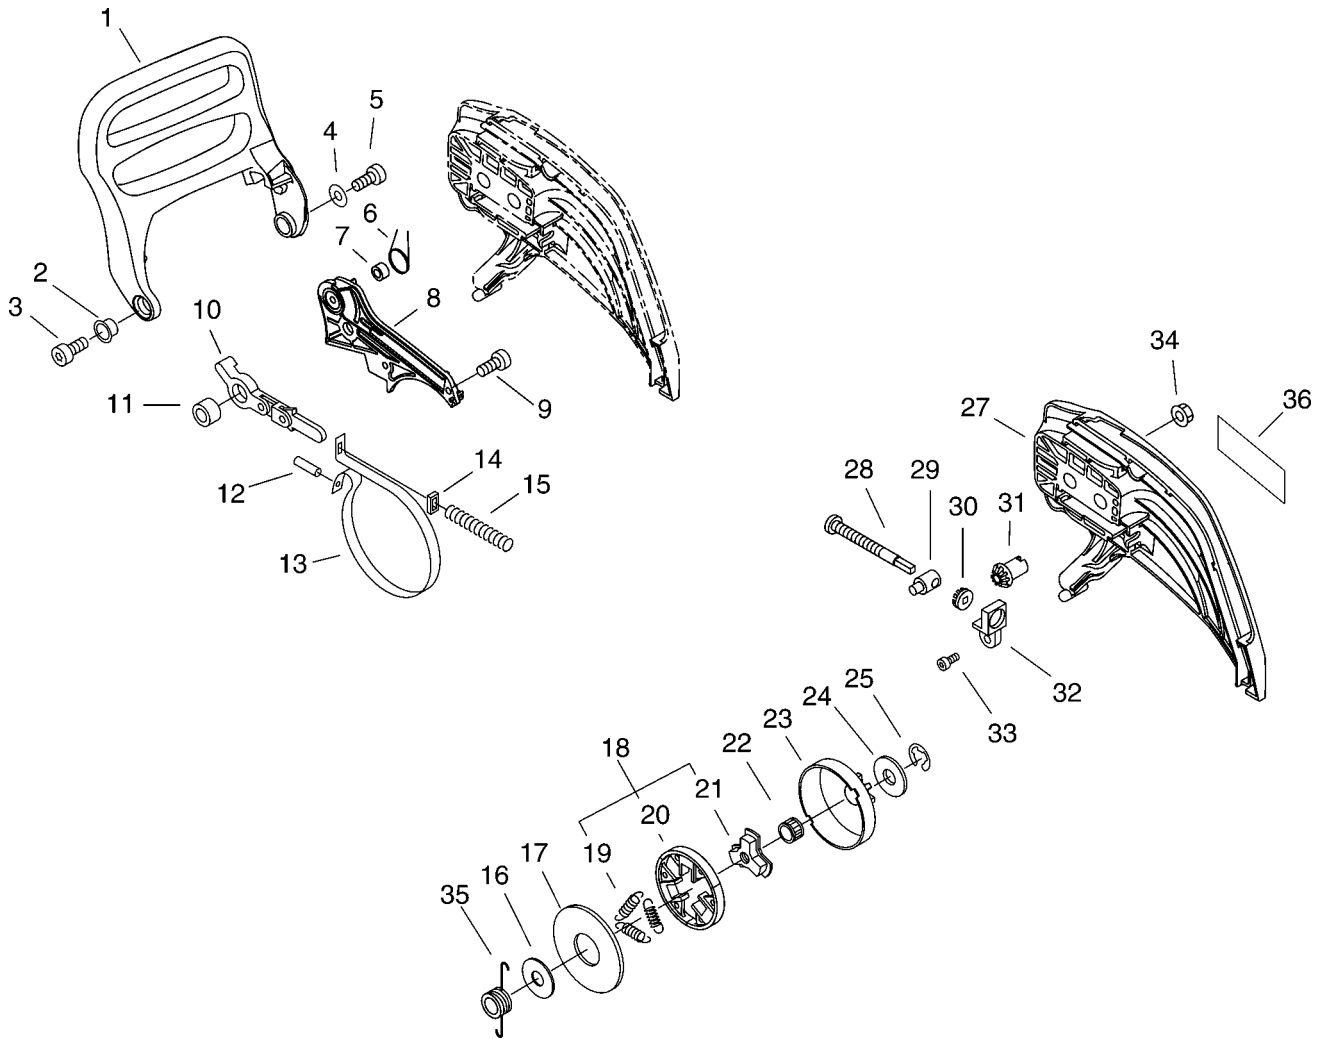

KEY	LV	PART NUMBER	Q'TY	DESCRIPTION	REMARKS
1		C320-000170	1	LEVER, BRAKE	
2		V356-000430	1	COLLAR,10	
3		V805-000010	1	BOLT, TORX 5	
4		177214-03930	1	WASHER	
5		V804-000020	1	BOLT, TORX 4	
6		V452-000250	1	SPRING,TORSION	
7		433116-35430	1	SPACER 8	
8		C345-000330	1	COVER,BRAKE	
9		V804-000000	3	BOLT, TORX 4	
10		C334-000100	1	CONNECTOR, BRAKE	
11		433116-35430	1	SPACER 8	
12		93050-30098	1	ROLLER	
13		C328-000030	1	BAND,BRAKE	
14		V376-000450	1	SPACER	
15		V450-000070	1	SPRING, COMPRESSION	
16		A551-000080	1	PLATE, CLUTCH	
17		A551-000090	1	PLATE, CLUTCH	
18		A056-000210	1	CLUTCH ASY	
19	+	V451-000470	3	SPRING, TENSION	
20	+	P021-005810	1	CLUTCH SHOE SET	
21	+	A552-000100	1	HUB, CLUTCH	
22		175012-03930	1	BEARING, NEEDLE	
23		A556-000540	1	DRUM, CLUTCH	
24		100143-19830	1	WASHER