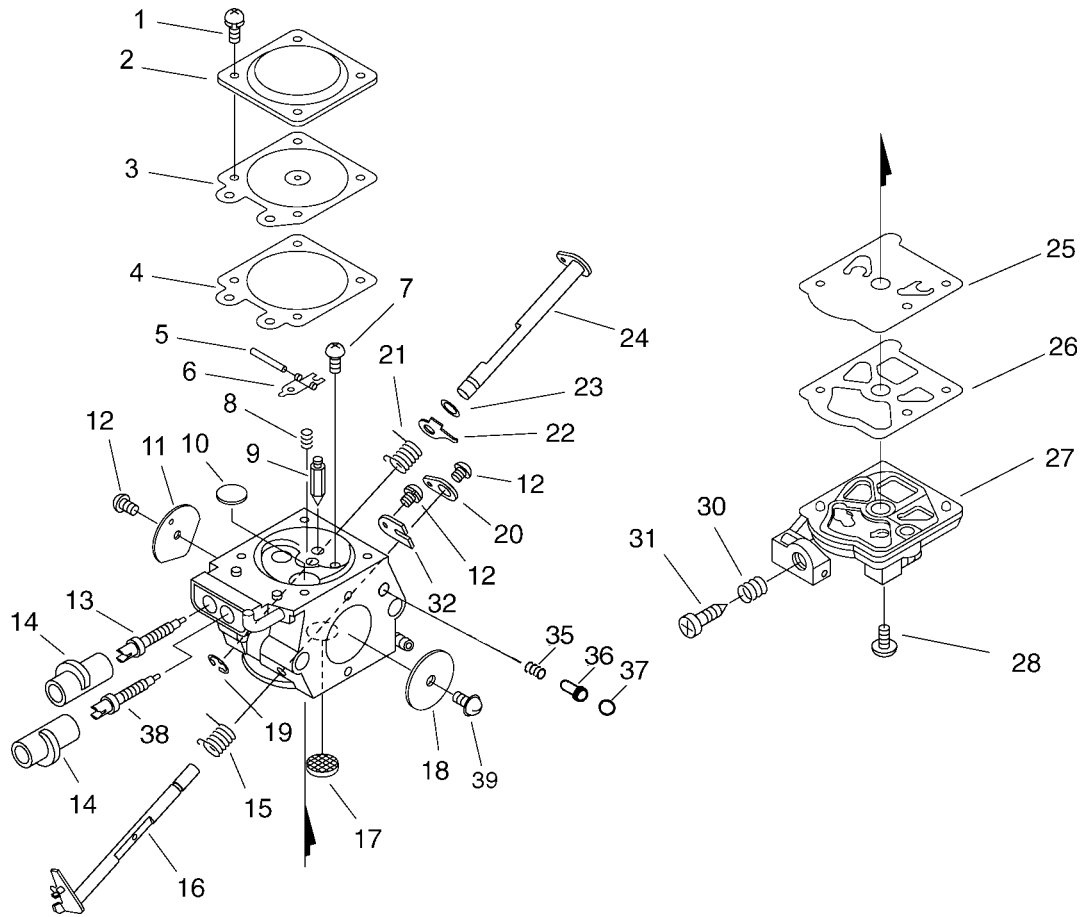

KEY	LV	PART NUMBER	Q'TY	DESCRIPTION	REMARKS
23	+	123149-26030	1	WASHER	
24	+	P003-000150	1	CHOKE, SHAFT	
25	+	123112-15030	1	DIAPHRAGM, FUEL PUMP	
26	+	123125-15030	1	GASKET, FUEL PUMP	
27	+	123124-09520	1	COVER, FUEL PUMP	
28	+	123110-03930	1	SCREW, PUMP COVER	
30	+	123133-04260	1	SPRING, IDLE ADJUST	
31	+	123134-04260	1	SCREW, IDLE ADJUST	
32	+	123127-03930	1	CLIP, THROTTLE SHAFT	
35	+	123186-09660	1	SPRING, START VALVE	
36	+	123185-09660	1	PISTON ASSY	
37	+	123136-09660	1	BALL