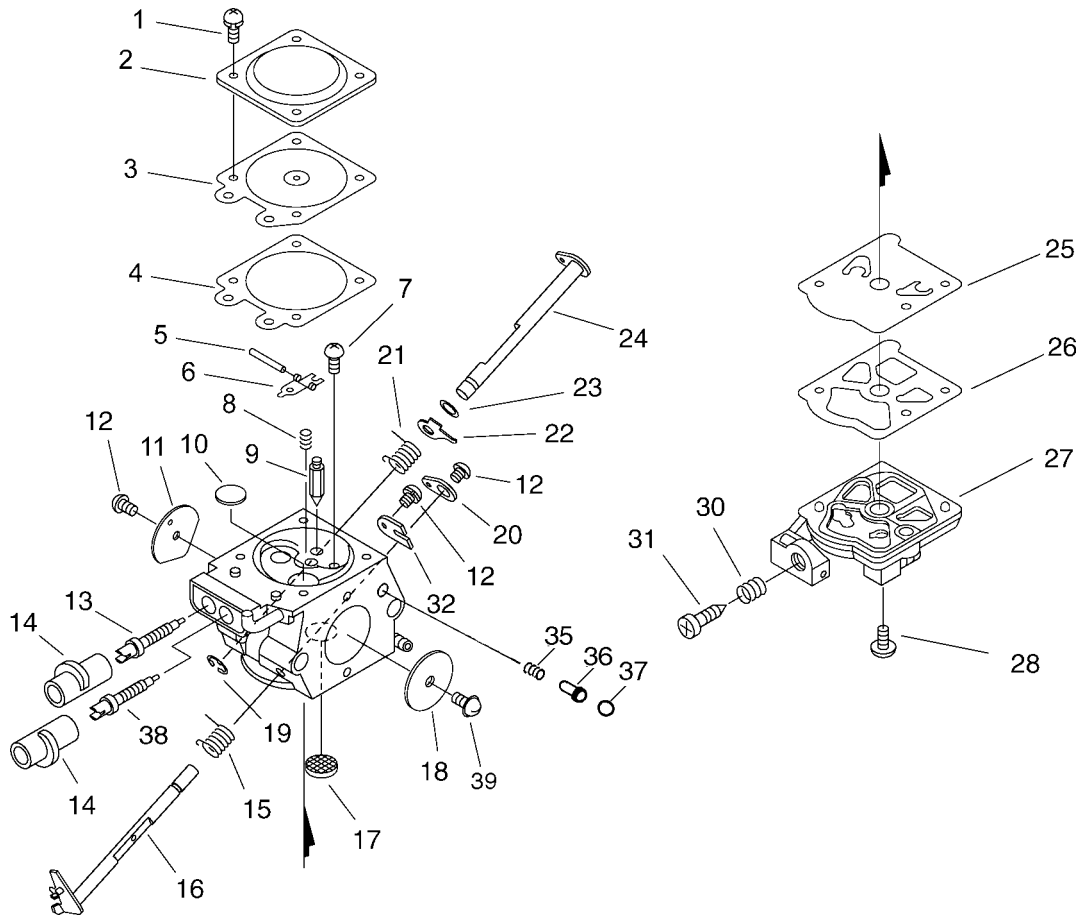

KEY	LV	PART NUMBER	QTY	DESCRIPTION	REMARKS
1		C400-000541	1	HANDLE, FRONT	
2		V805-000000	5	BOLT, TORX 5	
3		V450-000700	1	SPRING, COMPRESSION	
4		V805-000010	3	BOLT, TORX 5	
5		V450-000710	1	SPRING, COMPRESSION	
6		V805-000000	2	BOLT, TORX 5	
7		C411-000050	1	LID, HANDLE	
8		C460-000150	1	LOCKOUT, THROTTLE	
9		C454-000160	1	ROD, THROTTLE	
10		C450-000212	1	CONTROL, THROTTLE	
11		V452-000260	1	SPRING, TORSION	
12		900345-40025	1	PIN, SPRING 4*25SUS	
13		C410-000560	1	HANDLE, REAR	
14		V450-000720	1	SPRING, COMPRESSION	

KEY	LV	PART NUMBER	Q'TY	DESCRIPTION	REMARKS
1		C320-000170	1	LEVER, BRAKE	
2		V356-000430	1	COLLAR,10	
3		V805-000010	1	BOLT, TORX 5	
4		177214-03930	1	WASHER	
5		V804-000020	1	BOLT, TORX 4	
6		V452-000250	1	SPRING,TORSION	
7		433116-35430	1	SPACER 8	
8		C345-000330	1	COVER,BRAKE	
9		V804-000000	3	BOLT, TORX 4	
10		C334-000100	1	CONNECTOR, BRAKE	
11		433116-35430	1	SPACER 8	
12		93050-30098	1	ROLLER	
13		C328-000030	1	BAND,BRAKE	
14		V376-000450	1	SPACER	
15		V450-000070	1	SPRING, COMPRESSION	
16		A551-000080	1	PLATE, CLUTCH	
17		A551-000090	1	PLATE, CLUTCH	
18		A056-000210	1	CLUTCH ASY	
19	+	V451-000470	3	SPRING, TENSION	
20	+	P021-005810	1	CLUTCH SHOE SET	
21	+	A552-000100	1	HUB, CLUTCH	
22		175012-03930	1	BEARING, NEEDLE	
23		A556-000540	1	DRUM, CLUTCH	
24		100143-19830	1	WASHER	

KEY	LV	PART NUMBER	QTY	DESCRIPTION	REMARKS
25		V583-000120	1	RING	
27		C300-000440	1	GUARD, SPROCKET	
28		V203-000110	1	BOLT, 5	
29		C309-000030	1	TENSIONER, CHAIN	
30		V651-000011	1	GEAR, BEVEL	
31		V651-000001	1	GEAR, BEVEL	
32		V355-000140	1	COLLAR, 8	
33		V804-000000	1	BOLT, TORX 4	
34		433019-12330	2	NUT, FLANGE 8	
35		V652-000040	1	GEAR, WORM	
36		X503-009830	1	LABEL, MODEL	