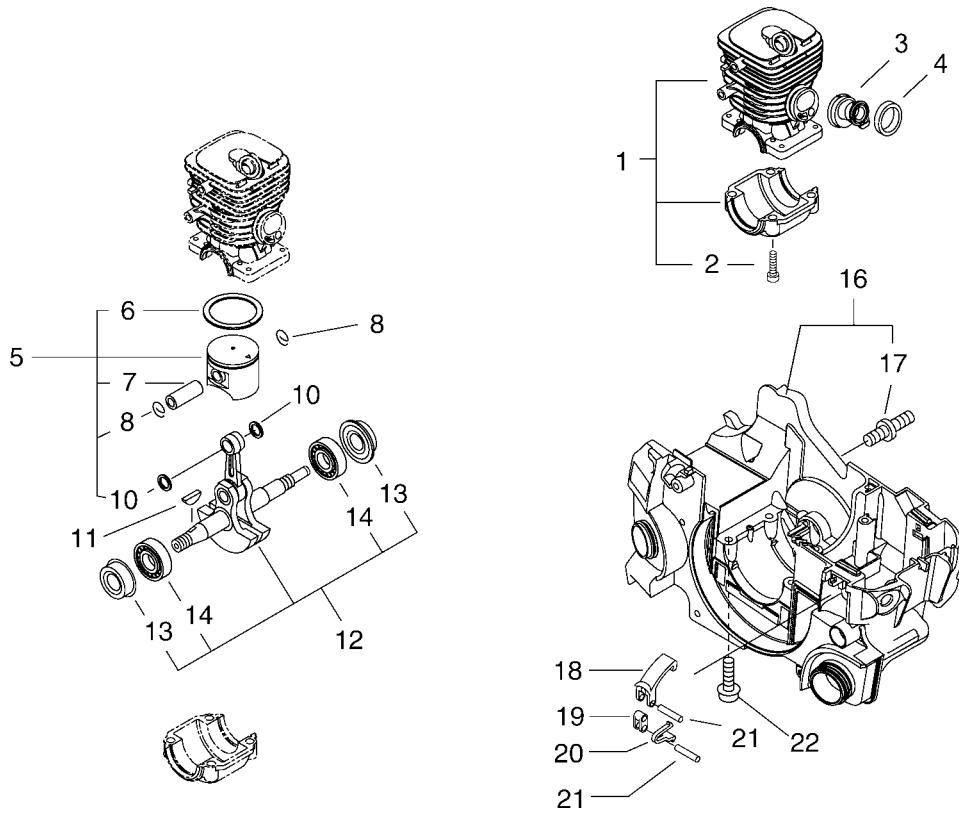

### 305s

CE

KEY	LV	PART NUMBER	Q'TY	DESCRIPTION	REMARKS
1		P021-015050	1	CRANK CASE KIT	
2	+	V805-000220	4	BOLT, TORX 5	
3		A202-000070	1	BELLOWS, INTAKE	
4		A206-000000	1	HOLDER, BELLOWS	
5		P021-015061	1	PISTON KIT	
6	+	100011-16131	1	RING, PISTON	
7	+	100013-15330	1	PIN, PISTON	
8	+	100015-04630	2	CIRCLIP, PISTON PIN	
10	+	100014-11520	2	SPACER, PISTON PIN	
11		100142-12330	1	KEY, WOODRUFF	
12		P021-015070	1	CRANKSHAFT, ASSY	
13	+	V505-000010	2	SEAL, OIL 12	
14	+	94035-36201	2	BEARING BALL	
16		P021-016710	1	COVER, ENGINE	
17	+	V225-000030	2	BOLT, STUD 8	
18		C463-000030	2	KNOB, LATCH	
19		J485-000200	2	HINGE	
20		V490-000400	2	CLIP	
21		93050-40180	4	ROLLER	
22		V805-000180	4	BOLT, TORX 5	

KEY	LV	PART NUMBER	Q'TY	DESCRIPTION	REMARKS
25		V805-000000	1	BOLT, TORX 5	
26		A226-000460	1	ELEMENT,AIR FILTER	
27		123181-39130	1	PUMP, PRIMER	
28		V471-002190	1	PIPE	
29		V130-000010	1	GROMMET,CHOKE	
30		A241-000180	1	KNOB,CHOKE	
31		C022-000040	1	AUTO-OILER ASSEMBLY	
32		V420-001790	2	CUSHION	
33		A160-001170	1	COVER,CYLINDER	
34		V341-000110	1	WASHER,SQUARE	
35		V341-000120	1	WASHER,SQUARE	
36		100927-35830	1	PIPE	
37		890157-39130	1	LABEL, SWITCH	
38		X524-001900	1	LABEL	
39		X504-000960	1	LABEL,BRAND	
40		890631-38130	1	LABEL, CAUTION	
41		V582-000050	1	RING,SNAP	
42		V103-000500	1	GASKET,INTAKE	
43		130338-32430	1	PLUG, COVER	
44		890345-39230	1	LABEL,CAUTION	

KEY	LV	PART NUMBER	Q'TY	DESCRIPTION	REMARKS
23	+	123149-26030	1	WASHER	
24	+	P003-000150	1	CHOKE, SHAFT	
25	+	123112-15030	1	DIAPHRAGM, FUEL PUMP	
26	+	123125-15030	1	GASKET, FUEL PUMP	
27	+	123124-09520	1	COVER, FUEL PUMP	
28	+	123110-03930	1	SCREW, PUMP COVER	
30	+	123133-04260	1	SPRING, IDLE ADJUST	
31	+	123134-04260	1	SCREW, IDLE ADJUST	
32	+	123127-03930	1	CLIP, THROTTLE SHAFT	
35	+	123186-09660	1	SPRING, START VALVE	
36	+	123185-09660	1	PISTON ASSY	
37	+	123136-09660	1	BALL	