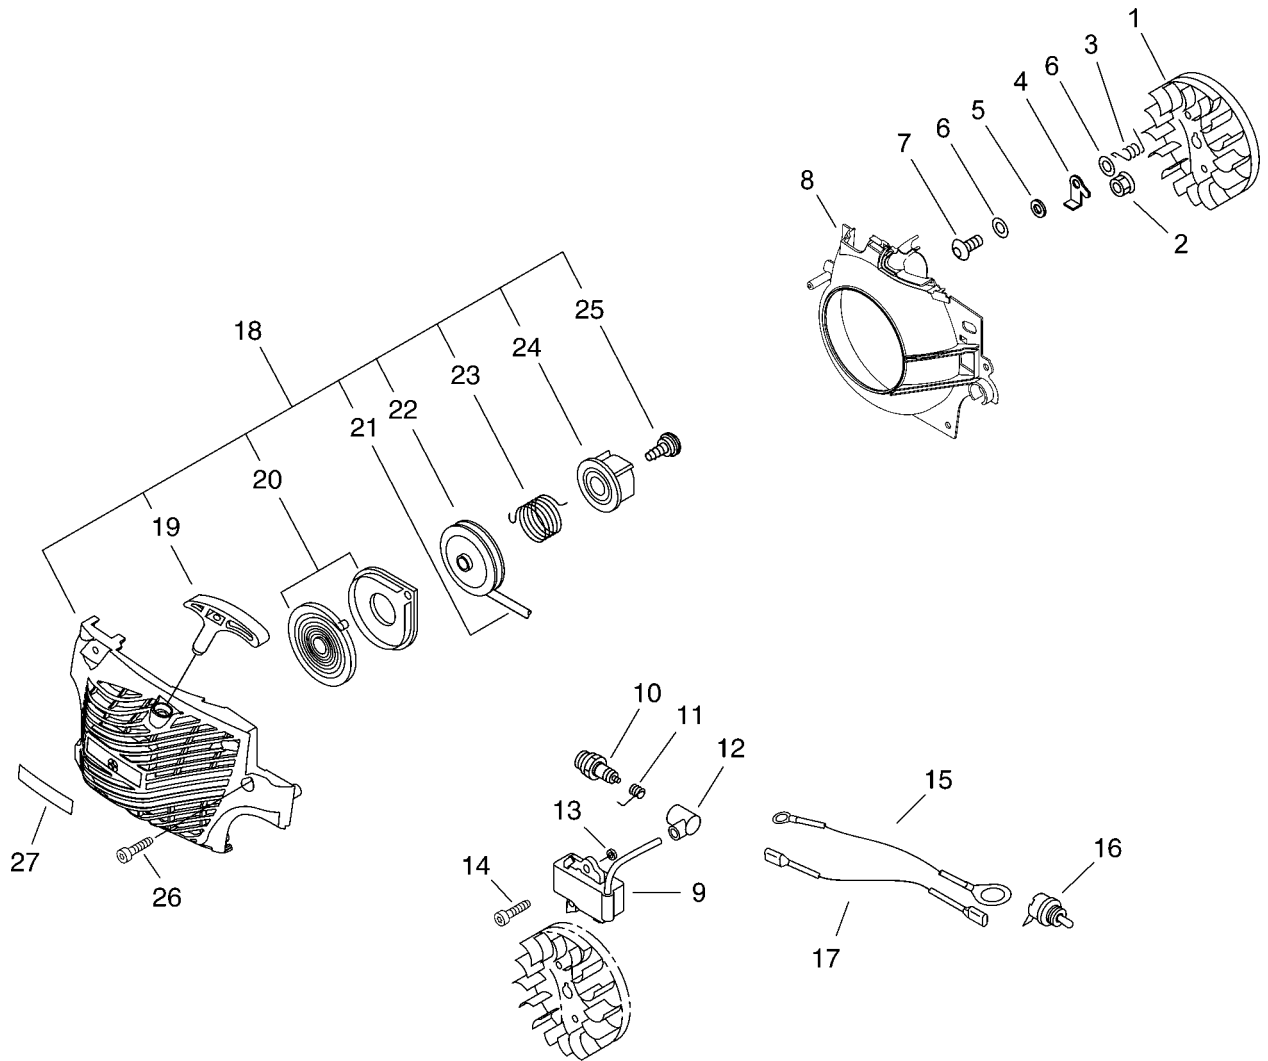

KEY	LV	PART NUMBER	Q'TY	DESCRIPTION	REMARKS
1		A409-000350	1	ROTOR, MAGNETO	
2		900515-00008	1	NUT, FLANGE 8	
3		177234-35430	2	SPRING, RETURN	
4		A514-000020	2	PAWL	
5		177247-04630	2	SPACER, RATCHET	
6		900603-00005	4	WASHER 5	
7		V203-000080	2	BOLT, 5"	
8		A172-000830	1	COVER, FAN	
9		A411-000460	1	COIL, IGNITION	
10		A425-000000	1	SPARKPLUG	
11		A426-000020	1	TERMINAL, SPARKPLUG	
12		A427-000020	1	CAP, SPARK PLUG	
13		150117-16430	2	SPACER	
14		V805-000210	2	BOLT, TORX 5	
15		V485-001070	1	LEAD	
16		A440-001190	1	SWITCH, ON OFF	
17		V485-001080	1	LEAD	
18		A051-001430	1	STARTER, RECOIL	
19	+	P022-005891	1	GRIP, STARTER	
20	+	P022-001330	1	SPRING KIT, REWIND	
21	+	P022-008440	1	ROPE, STARTER	
22	+	A506-000080	1	REEL, ROPE	
23	+	V452-000220	1	SPRING, TORSION	
24	+	P022-022000	1	CATCHER, PAWL	
25	+	177236-61830	1	SCREW	
26		V805-000010	3	BOLT, TORX 5	
27		X504-000950	1	LABEL, BRAND