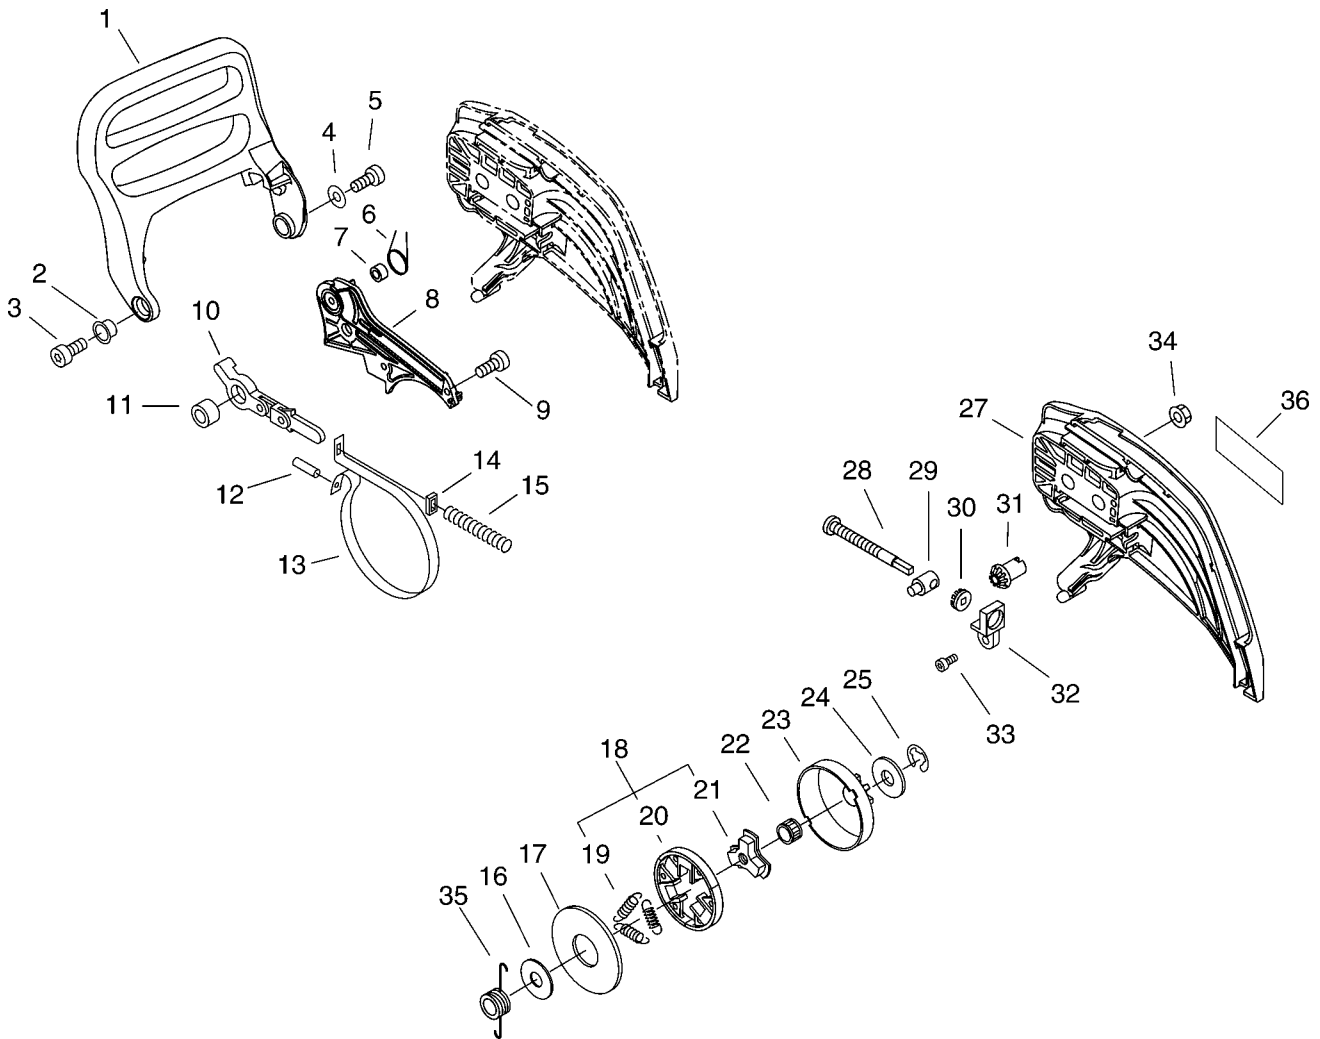

KEY	LV	PART NUMBER	Q'TY	DESCRIPTION	REMARKS
25		V805-000000	1	BOLT, TORX 5	
26		A226-000460	1	ELEMENT,AIR FILTER	
27		123181-39130	1	PUMP, PRIMER	
28		V471-002190	1	PIPE	
29		V130-000010	1	GROMMET,CHOKE	
30		A241-000180	1	KNOB,CHOKE	
31		C022-000040	1	AUTO-OILER ASSEMBLY	
32		V420-001790	2	CUSHION	
33		A160-001170	1	COVER,CYLINDER	
34		V341-000110	1	WASHER,SQUARE	
35		V341-000120	1	WASHER,SQUARE	
36		100927-35830	1	PIPE	
37		890157-39130	1	LABEL, SWITCH	
38		X524-001900	1	LABEL	
39		X504-000960	1	LABEL,BRAND	
40		890631-38130	1	LABEL, CAUTION	
41		V582-000050	1	RING,SNAP	
42		V103-000500	1	GASKET,INTAKE	
43		130338-32430	1	PLUG, COVER	
44		890345-39230	1	LABEL,CAUTION	

KEY	LV	PART NUMBER	QTY	DESCRIPTION	REMARKS
1		C400-000541	1	HANDLE, FRONT	
2		V805-000000	5	BOLT, TORX 5	
3		V450-000700	1	SPRING, COMPRESSION	
4		V805-000010	3	BOLT, TORX 5	
5		V450-000710	1	SPRING, COMPRESSION	
6		V805-000000	2	BOLT, TORX 5	
7		C411-000050	1	LID, HANDLE	
8		C460-000150	1	LOCKOUT, THROTTLE	
9		C454-000160	1	ROD, THROTTLE	
10		C450-000212	1	CONTROL, THROTTLE	
11		V452-000260	1	SPRING, TORSION	
12		900345-40025	1	PIN, SPRING 4*25SUS	
13		C410-000560	1	HANDLE, REAR	
14		V450-000720	1	SPRING, COMPRESSION	

KEY	LV	PART NUMBER	Q'TY	DESCRIPTION	REMARKS
1		C320-000170	1	LEVER, BRAKE	
2		V356-000430	1	COLLAR,10	
3		V805-000010	1	BOLT, TORX 5	
4		177214-03930	1	WASHER	
5		V804-000020	1	BOLT, TORX 4	
6		V452-000250	1	SPRING,TORSION	
7		433116-35430	1	SPACER 8	
8		C345-000330	1	COVER,BRAKE	
9		V804-000000	3	BOLT, TORX 4	
10		C334-000100	1	CONNECTOR, BRAKE	
11		433116-35430	1	SPACER 8	
12		93050-30098	1	ROLLER	
13		C328-000030	1	BAND,BRAKE	
14		V376-000450	1	SPACER	
15		V450-000070	1	SPRING, COMPRESSION	
16		A551-000080	1	PLATE, CLUTCH	
17		A551-000090	1	PLATE, CLUTCH	
18		A056-000210	1	CLUTCH ASY	
19	+	V451-000470	3	SPRING, TENSION	
20	+	P021-005810	1	CLUTCH SHOE SET	
21	+	A552-000100	1	HUB, CLUTCH	
22		175012-03930	1	BEARING, NEEDLE	
23		A556-000540	1	DRUM, CLUTCH	
24		100143-19830	1	WASHER	