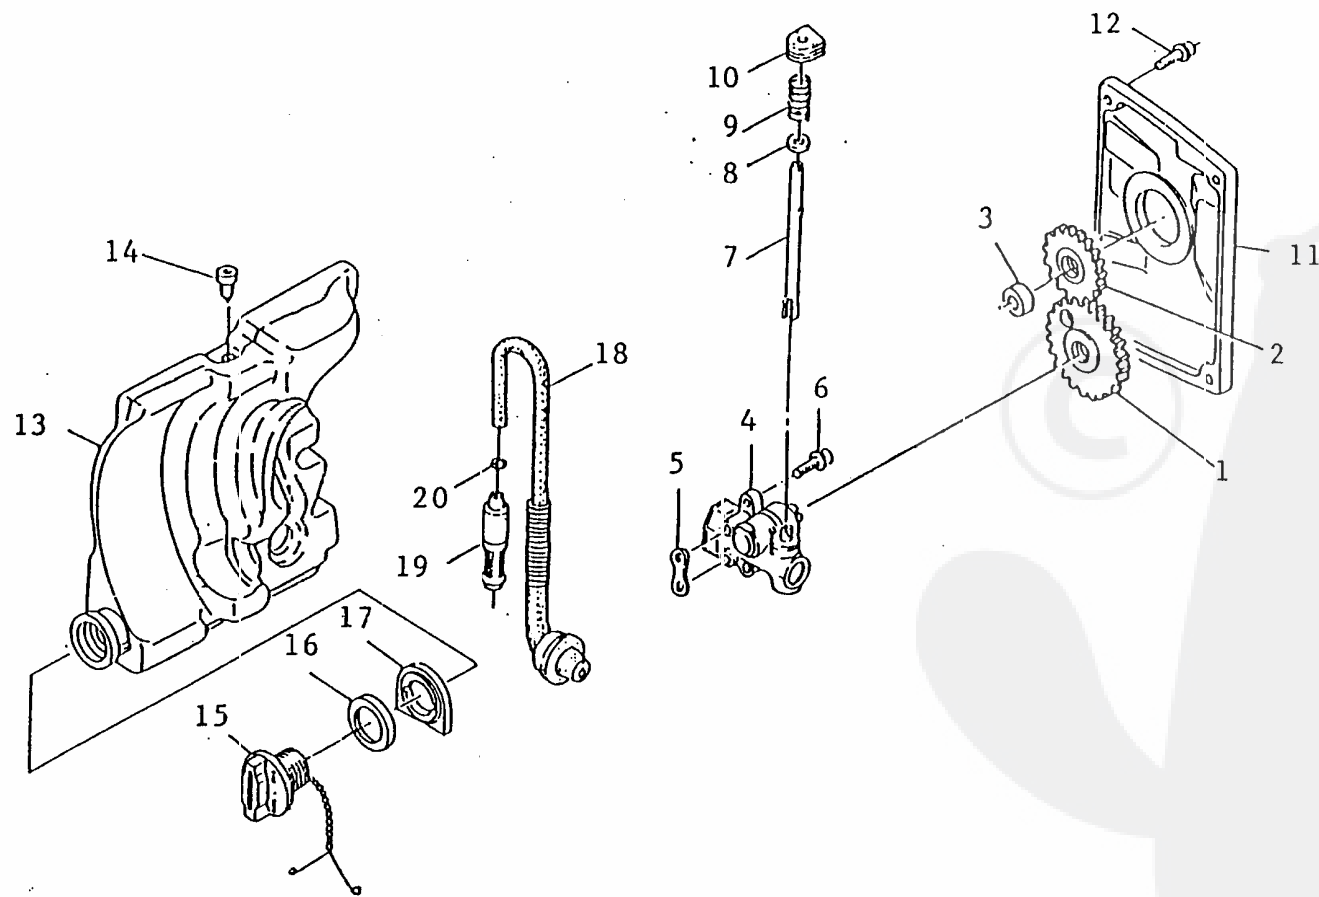

Re: Oil pump

- 13 -

6. OIL PUMP

Ref No	Part Name	Part No	Qty
6-1	GEAR	22128-55120	1
6-2	PINION	22102-55130	1
6-3	COLLAR	22102-55141	1
6-4	OIL PUMP ASSY	22106-55230	1
6-5	GASKET, oil pump	22100-55310	1
6-6	SCREW	11206-04140	2
6-7	SHAFT, oil pump	22100-55610	1
6-8	WASHER	01610-04050	1
6-9	SPRING	22100-55640	1
6-10	GROMMET, oil pump	22100-55650	1
6-11	PUMP COVER	22104-56110	1
6-12	SCREW	11205-04140	5
	OIL TANK ASSY	72116-57001	1
6-13 *	OIL TANK	22104-57111	1
6-14 *	VALVE, oil tank	22100-57120	1
	* OIL CAP ASSY	22128-57200	1
6-15 **	OIL CAP	22128-57210	1
6-16 **	GASKET, oil cap	22100-57230	1
6-17 *	TANK SUPPORT, oil	22122-57240	1
	* OIL PIPE ASSY	22122-57301	1
6-18 **	OIL PIPE	22122-57311	1
6-19 **	OIL FILTER	22100-57360	1
6-20 **	CLIP, oil filter	22100-57370	1