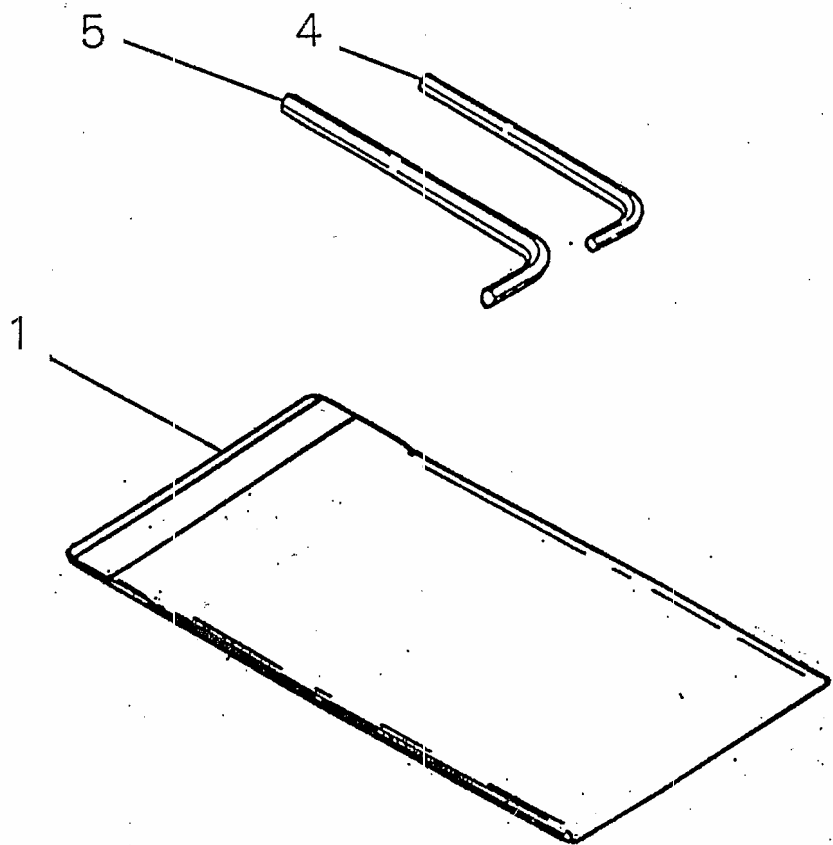

PRICE:(ST)

Ref. No	Part No.	Part Name	Q'ty	Remarks
8-	22156-81000	CARBURETOR ASSY	1	
2	22156-81120	• PUMP COVER ASSY	1	
3	22100-81130	• SCREW	1	
4	22128-81140	• GASKET PUMP COVER	1	
5	22128-81150	• DIAPHRAGM PUMP	1	
6	22156-81160	• SPRING L NEEDLE	1	
7	22156-81170	• L NEEDLE	1	
8	22100-81230	• LEVER	1	
9	22100-81240	• SCREW	1	
10	22100-81250	• PIN	1	
11	22100-81260	• DIAPHRAGM ASSY	1	
12	22120-81270	• SPRING LEVER	1	
13	22100-81280	• COVER DIAPHRAGM	1	
14	22100-81290	• GASKET DIAPHRAGM	1	
15	22156-81320	• SPRING H NEEDLE	1	
16	22156-81330	• H NEEDLE	1	
17	22104-81340	• THROTTLE VALVE	1	
18	22100-81351	• SCREW ASSY	4	
19	22100-81360	• SCREW	2	
20	22156-81370	• SHAFT ASSY	1	
21	22156-81380	• THROTTLE LEVER	1	
22	70030-81380	• SCREEN	1	
23	70030-81390	• E RING	1	
24	22150-81420	• SCREW ASSY	1	
25	22100-81410	• SPRING SHAFT	1	
26	20036-81440	• NEEDLE VALVE	1	
27	22156-81710	• CHOKE VALVE	1	
28	22150-81720	• BALL	1	
29	22150-81730	• SPRING	1	
30	22156-81740	• SHAFT ASSY	1	
31	22156-81410	• IDLE SCREW	1	
32	22156-81420	• SPRING IDLE	1	
33	22156-81440	• SEAL COLLER	1	
	22128-81920	GASKET KIT	1	
4	22128-81140	• GASKET PUMP COVER	1	
14	22100-81290	• GASKET DIAPHRAGM	1	
	22128-81910	DIAPHRAGM KIT	1	
5	22128-81150	• DIAPHRAGM PUMP	1