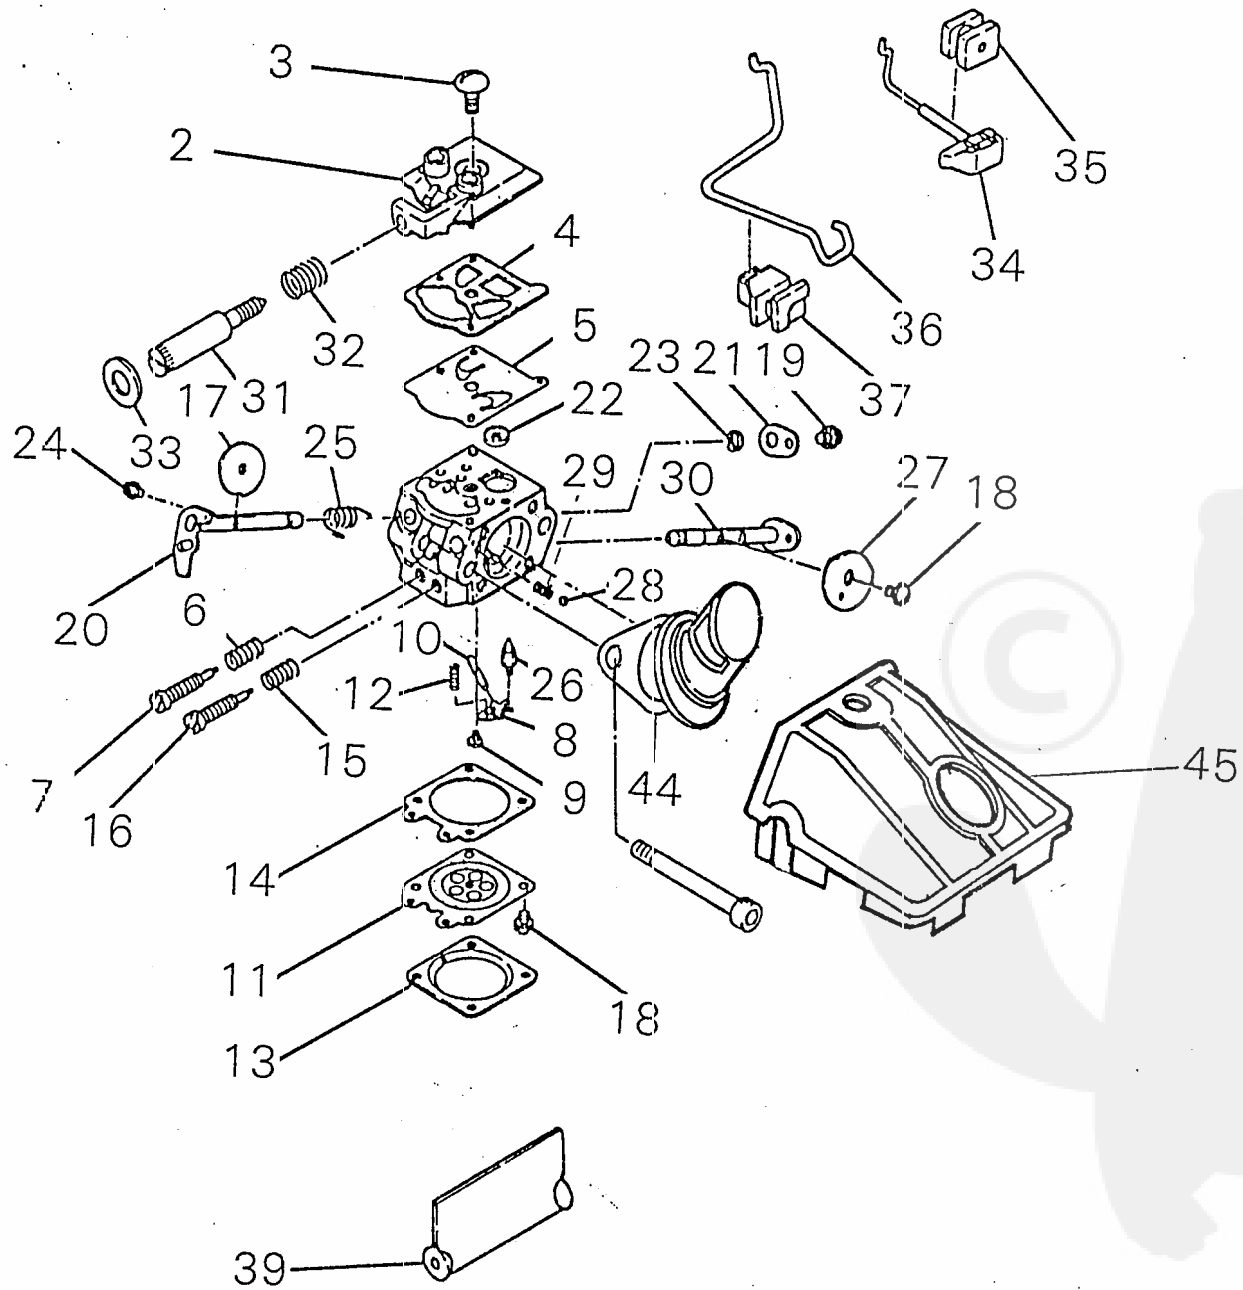

PRICE:(ST)

Ref. No	Part No.	Part Name	Q'ty	Remarks
8-	22156-81000	CARBURETOR ASSY	1	
2	22156-81120	• PUMP COVER ASSY	1	
3	22100-81130	• SCREW	1	
4	22128-81140	• GASKET PUMP COVER	1	
5	22128-81150	• DIAPHRAGM PUMP	1	
6	22156-81160	• SPRING L NEEDLE	1	
7	22156-81170	• L NEEDLE	1	
8	22100-81230	• LEVER	1	
9	22100-81240	• SCREW	1	
10	22100-81250	• PIN	1	
11	22100-81260	• DIAPHRAGM ASSY	1	
12	22120-81270	• SPRING LEVER	1	
13	22100-81280	• COVER DIAPHRAGM	1	
14	22100-81290	• GASKET DIAPHRAGM	1	
15	22156-81320	• SPRING H NEEDLE	1	
16	22156-81330	• H NEEDLE	1	
17	22104-81340	• THROTTLE VALVE	1	
18	22100-81351	• SCREW ASSY	4	
19	22100-81360	• SCREW	2	
20	22156-81370	• SHAFT ASSY	1	
21	22156-81380	• THROTTLE LEVER	1	
22	70030-81380	• SCREEN	1	
23	70030-81390	• E RING	1	
24	22150-81420	• SCREW ASSY	1	
25	22100-81410	• SPRING SHAFT	1	
26	20036-81440	• NEEDLE VALVE	1	
27	22156-81710	• CHOKE VALVE	1	
28	22150-81720	• BALL	1	
29	22150-81730	• SPRING	1	
30	22156-81740	• SHAFT ASSY	1	
31	22156-81410	• IDLE SCREW	1	
32	22156-81420	• SPRING IDLE	1	
33	22156-81440	• SEAL COLLER	1	
	22128-81920	GASKET KIT	1	
4	22128-81140	• GASKET PUMP COVER	1	
14	22100-81290	• GASKET DIAPHRAGM	1	
	22128-81910	DIAPHRAGM KIT	1	
5	22128-81150	• DIAPHRAGM PUMP	1