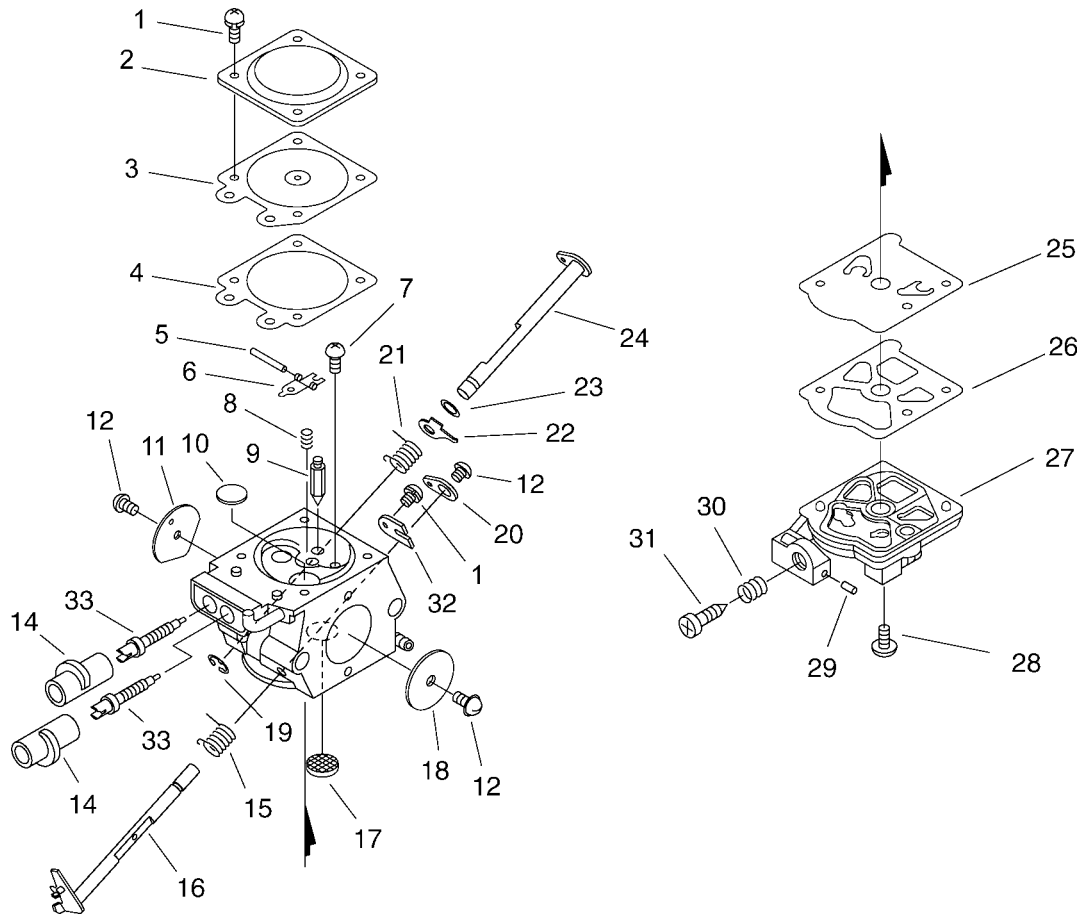

KEY	LV	PART NUMBER	Q'TY	DESCRIPTION	REMARKS
		A021-001790	1	CARBURETOR,DIAPHRAGM	
1	+	123130-02960	5	SCREW	
2	+	123142-03930	1	COVER, M. DIAPHRAGM	
3	+	123141-03930	1	DIAPHRAGM, METERING	
4	+	123140-03930	1	GASKET, M. DIAPHRAGM	
5	+	123138-03930	1	PIN, METERING LEVER	
6	+	123123-03930	1	LEVER, METERING	
7	+	123139-03930	1	SCREW, M. LEVER PIN	
8	+	123122-39330	1	SPRING, METER. LEVER	
9	+	123137-19830	1	VALVE, INLET NEEDLE	
10	+	123146-10631	1	PLUG, WELCH	
11	+	P003-001790	1	VALVE, CHOKE	
12	+	123114-38830	3	SCREW	
14	+	P003-000010	2	LIMITER CAP	
15	+	123113-37530	1	SPRING, THROTTLE RTN	
16	+	P003-001810	1	SHAFT ASY,THROTTLE	
17	+	123126-10631	1	SCREEN, INLET	
18	+	123116-10530	1	VALVE, THROTTLE	
19	+	123127-15030	1	RING	
20	+	P003-001780	1	LEVER, THROTTLE	
21	+	P003-000140	1	SPRING	
22	+	P003-001510	1	LEVER-FAST IDLE	
23	+	123149-26030	1	WASHER	
24	+	P003-000150	1	CHOKE, SHAFT	
25	+	123112-15030	1	DIAPHRAGM, FUEL PUMP