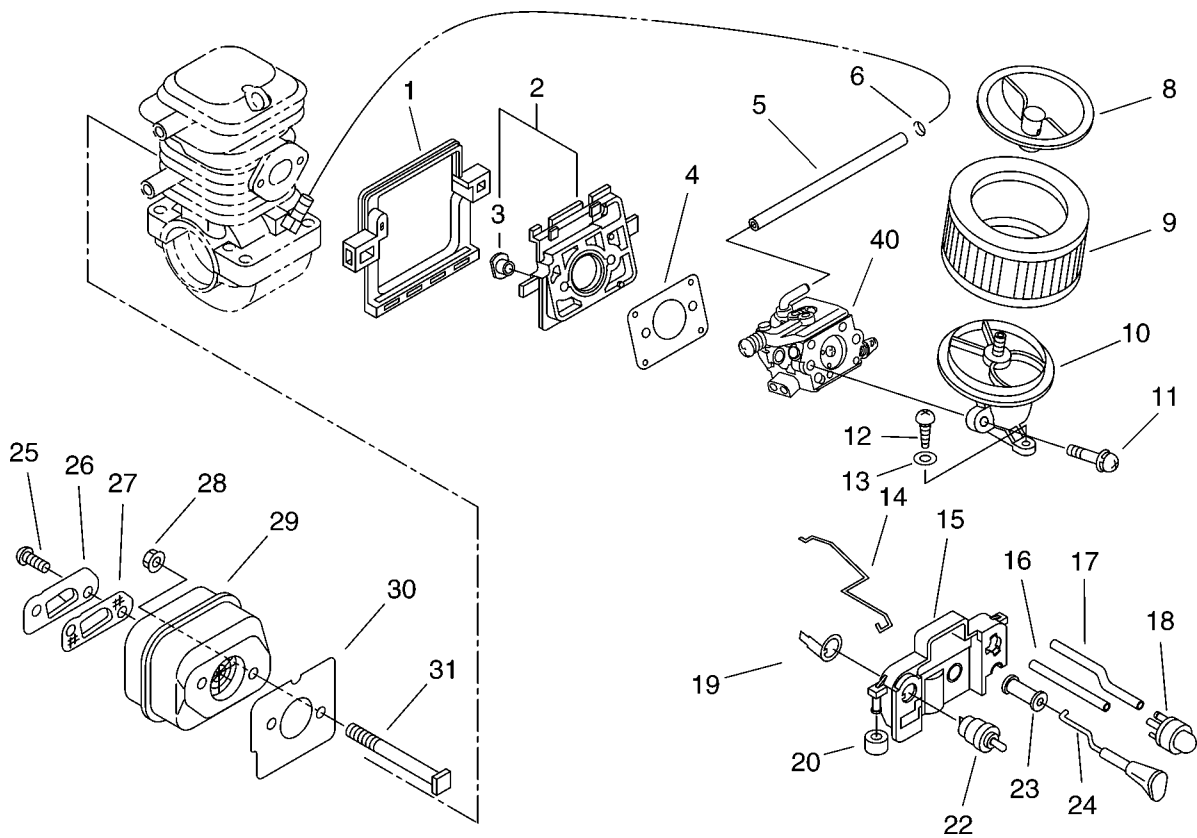

KEY	LV	PART NUMBER	Q'TY	DESCRIPTION	REMARKS
27		A310-000060	1	SCREEN, ARRESTOR	
28		900516-00005	2	NUT, FRANGE 5	
29		A300-000620	1	MUFFLER, EXHAUST	
30		V104-000731	1	GASKET, EXHAUST	
31		V203-000120	2	BOLT, 5	
40		A021-001790	1	CARBURETOR, DIAPHRAGM