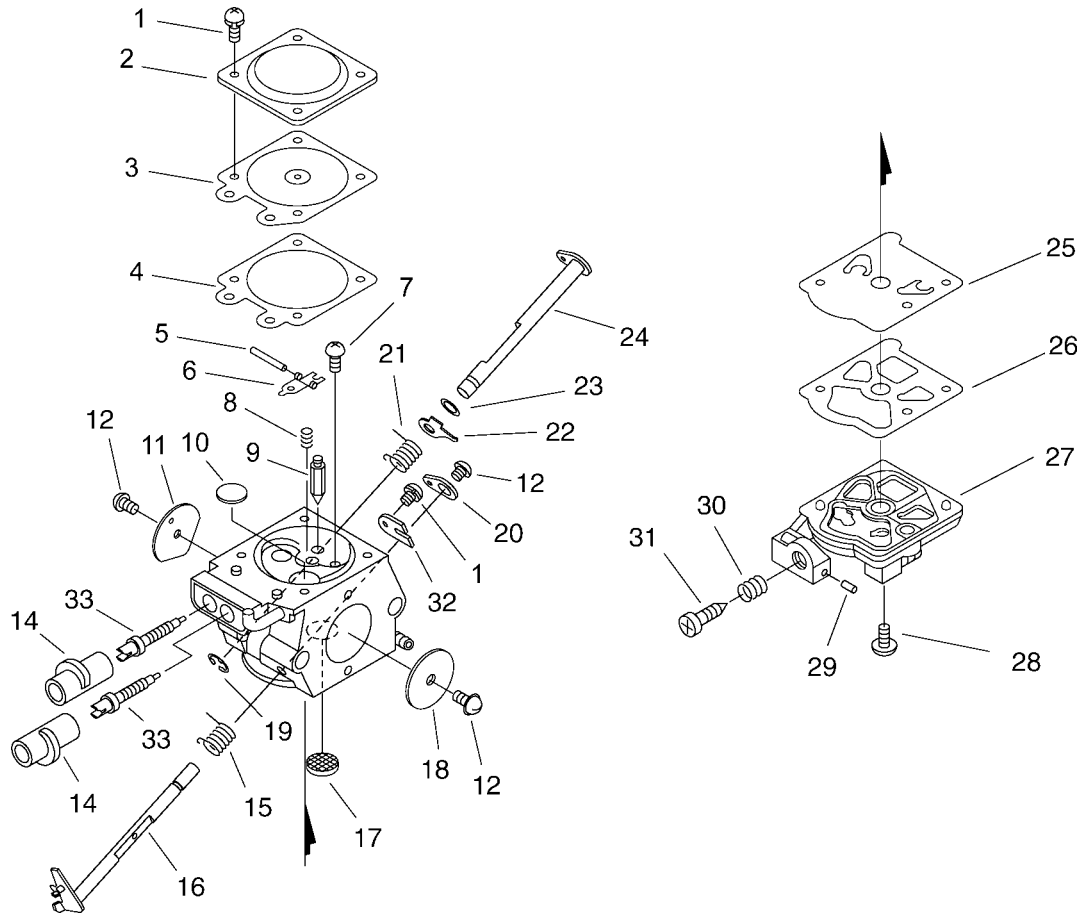

KEY	LV	PART NUMBER	Q'TY	DESCRIPTION	REMARKS
26	+	123125-15030	1	GASKET, FUEL PUMP	
27	+	123124-38330	1	COVER, FUEL PUMP	
28	+	123110-03930	1	SCREW, PUMP COVER	
29	+	123178-15030	1	PLUG, FRICTION	
30	+	123133-04260	1	SPRING, IDLE ADJUST	
31	+	123134-04260	1	SCREW, IDLE ADJUST	
32	+	123127-03930	1	CLIP, THROTTLE SHAFT	
33	+	P003-002270	2	NEEDLE