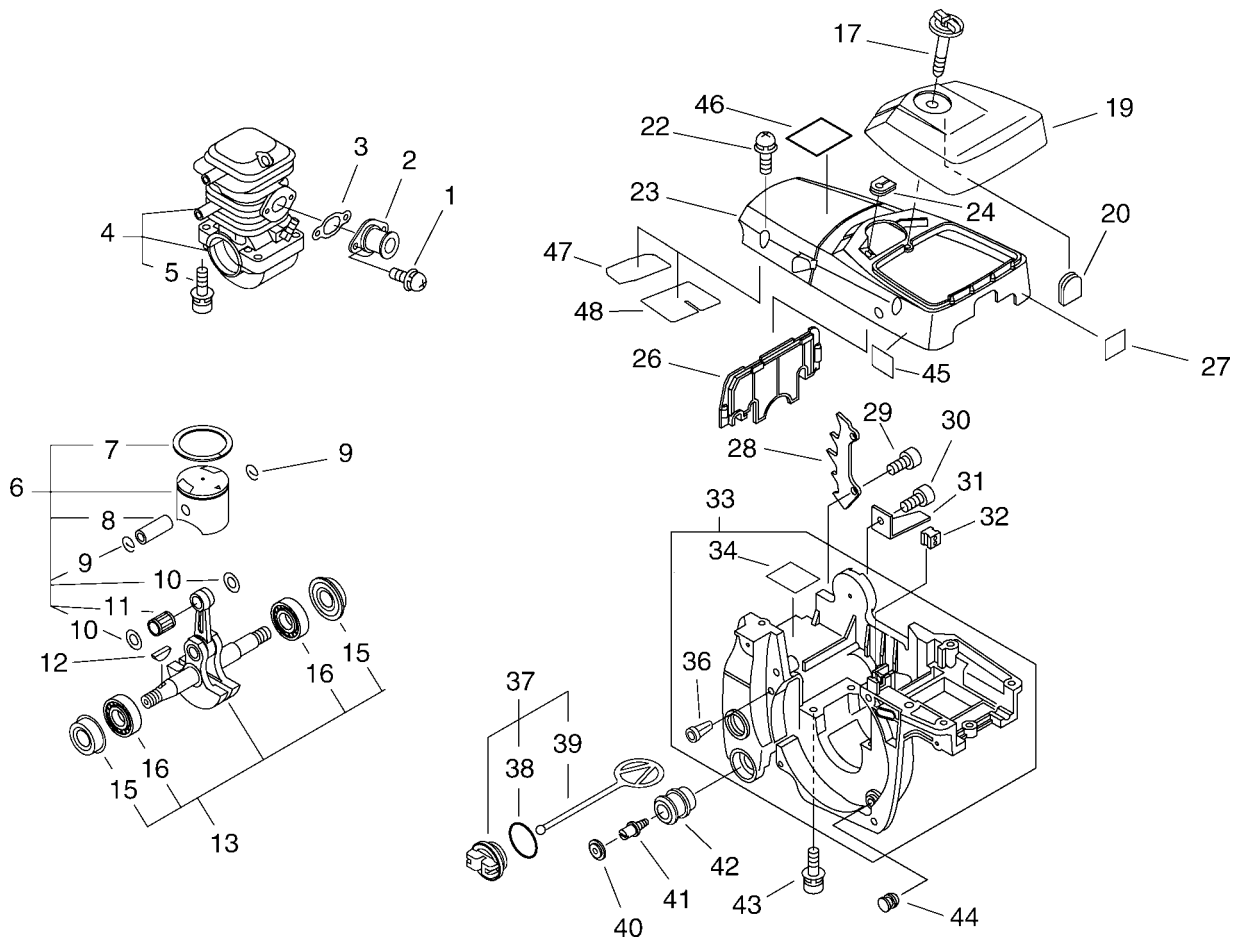

shindaiwa

PARTS CATALOGUE

CHAIN SAW

402s

CE

KEY	LV	PART NUMBER	Q'TY	DESCRIPTION	REMARKS
1		900238-05014	2	SCREW 5*14	
2		A202-000060	1	BELLOWS, INTAKE	
3		V103-000290	1	GASKET,INTAKE	
4		P021-010574	1	CRANKCASE SET	
5	+	900162-05022	4	BOLT, H.S. 5*22	
6		P021-010581	1	PISTON KIT	
7	+	A101-000160	1	RING, PISTON	
8	+	V607-000000	1	PIN,ENG 9	
9	+	100015-03931	2	CIRCLIP, PISTON PIN	
10	+	100014-53630	2	SPACER, PISTON PIN	
11	+	100012-16131	1	BEARING, NEEDLE	
12		100142-12330	1	KEY, WOODRUFF	
13		P021-012140	1	CRANKSHAFT ASY	
15	+	V505-000010	2	SEAL,OIL 12	
16	+	900888-36201	2	BEARING, BALL 6201	
17		A235-000000	1	KNOB,CLEANER LID	
19		A232-000540	1	LID,CLEANER	
20		130338-32430	1	PLUG, COVER	
22		900238-05020	3	SCREW 5*20	
23		A160-001220	1	COVER,CYLINDER	
24		V135-000010	1	GROMMET,HT CORD	
26		A209-000000	1	PLATE,INSULATOR	
27		X524-001900	1	LABEL	
28		C304-000010	1	SPIKED	

KEY	LV	PART NUMBER	Q'TY	DESCRIPTION	REMARKS
29		91145-05020	2	BOLT HS TAPPING	
30		91145-05016	1	BOLT HS TAPPING	
31		C310-000000	1	CATCHER, CHAIN	
32		150114-04920	1	BUSHING	
33		P021-016780	1	COVER ENGINE ASY	
34	+	V341-000050	1	WASHER, SQUARE	
36	+	436114-13930	1	VALVE, CHECK	
37		P021-007630	1	CAP ASY, TANK	
38	+	900721-00025	1	O-RING 25	
39	+	A365-000050	1	CONNECTOR, CAP	
40		100918-15130	2	CAP	
41		100915-33930	2	SCREW	
42		100910-60030	2	CUSHION	
43		900162-05030	4	BOLT, H.S. 5*30	
44		V420-001250	2	CUSHION	
45		890631-38130	1	LABEL, CAUTION	
46		890345-39230	1	LABEL, CAUTION	
47		V341-000060	1	WASHER, SQUARE	
48		V341-000070	1	WASHER, SQUARE	