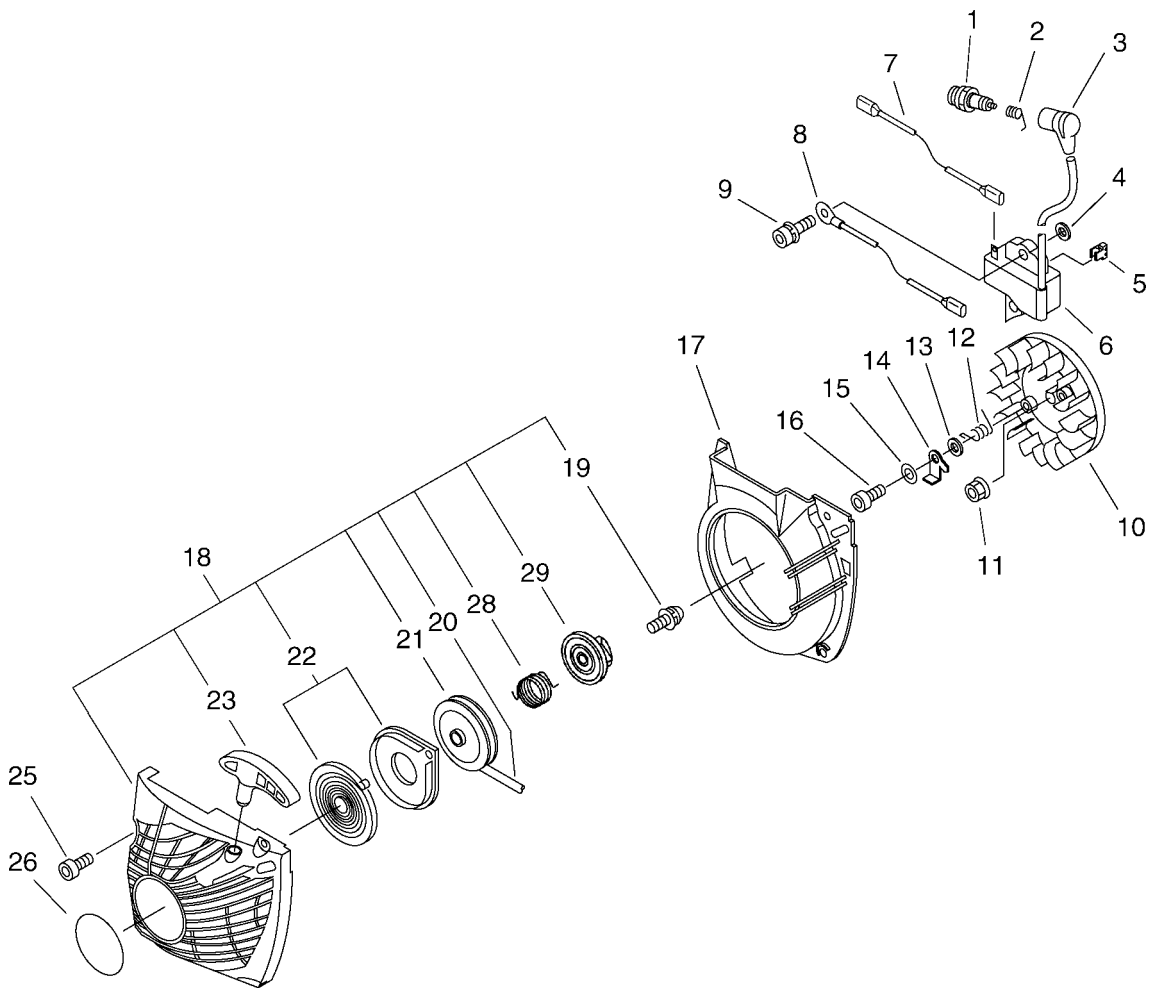

KEY	LV	PART NUMBER	Q'TY	DESCRIPTION	REMARKS
29	+	P022-022000	1	CATCHER,PAWL	
25		91145-05020	4	BOLT HS TAPPING	
26		X503-009900	1	LABEL,MODEL