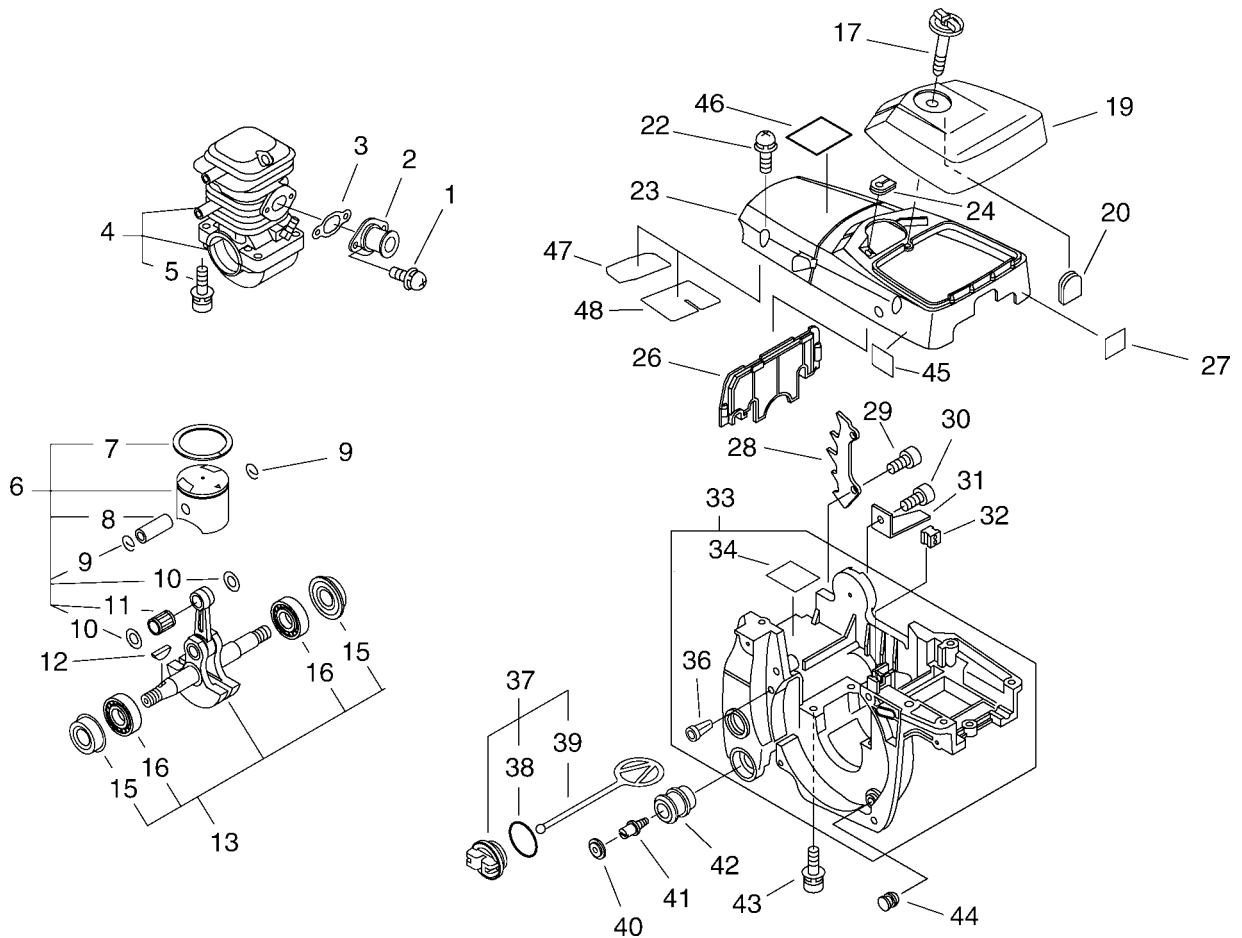

shindaiwa

PARTS CATALOGUE

CHAIN SAW

402s

CE

KEY	LV	PART NUMBER	Q'TY	DESCRIPTION	REMARKS
1		900238-05014	2	SCREW 5*14	
2		A202-000060	1	BELLOWS, INTAKE	
3		V103-000290	1	GASKET,INTAKE	
4		P021-010574	1	CRANKCASE SET	
5	+	900162-05022	4	BOLT, H.S. 5*22	
6		P021-010581	1	PISTON KIT	
7	+	A101-000160	1	RING, PISTON	
8	+	V607-000000	1	PIN,ENG 9	
9	+	100015-03931	2	CIRCLIP, PISTON PIN	
10	+	100014-53630	2	SPACER, PISTON PIN	
11	+	100012-16131	1	BEARING, NEEDLE	
12		100142-12330	1	KEY, WOODRUFF	
13		P021-012140	1	CRANKSHAFT ASY	
15	+	V505-000010	2	SEAL,OIL 12	
16	+	900888-36201	2	BEARING, BALL 6201	
17		A235-000000	1	KNOB,CLEANER LID	
19		A232-000540	1	LID,CLEANER	
20		130338-32430	1	PLUG, COVER	
22		900238-05020	3	SCREW 5*20	
23		A160-001220	1	COVER,CYLINDER	
24		V135-000010	1	GROMMET,HT CORD	
26		A209-000000	1	PLATE,INSULATOR	
27		X524-001900	1	LABEL	
28		C304-000010	1	SPIKED	

KEY	LV	PART NUMBER	Q'TY	DESCRIPTION	REMARKS
29		91145-05020	2	BOLT HS TAPPING	
30		91145-05016	1	BOLT HS TAPPING	
31		C310-000000	1	CATCHER, CHAIN	
32		150114-04920	1	BUSHING	
33		P021-016780	1	COVER ENGINE ASY	
34	+	V341-000050	1	WASHER, SQUARE	
36	+	436114-13930	1	VALVE, CHECK	
37		P021-007630	1	CAP ASY, TANK	
38	+	900721-00025	1	O-RING 25	
39	+	A365-000050	1	CONNECTOR, CAP	
40		100918-15130	2	CAP	
41		100915-33930	2	SCREW	
42		100910-60030	2	CUSHION	
43		900162-05030	4	BOLT, H.S. 5*30	
44		V420-001250	2	CUSHION	
45		890631-38130	1	LABEL, CAUTION	
46		890345-39230	1	LABEL, CAUTION	
47		V341-000060	1	WASHER, SQUARE	
48		V341-000070	1	WASHER, SQUARE	