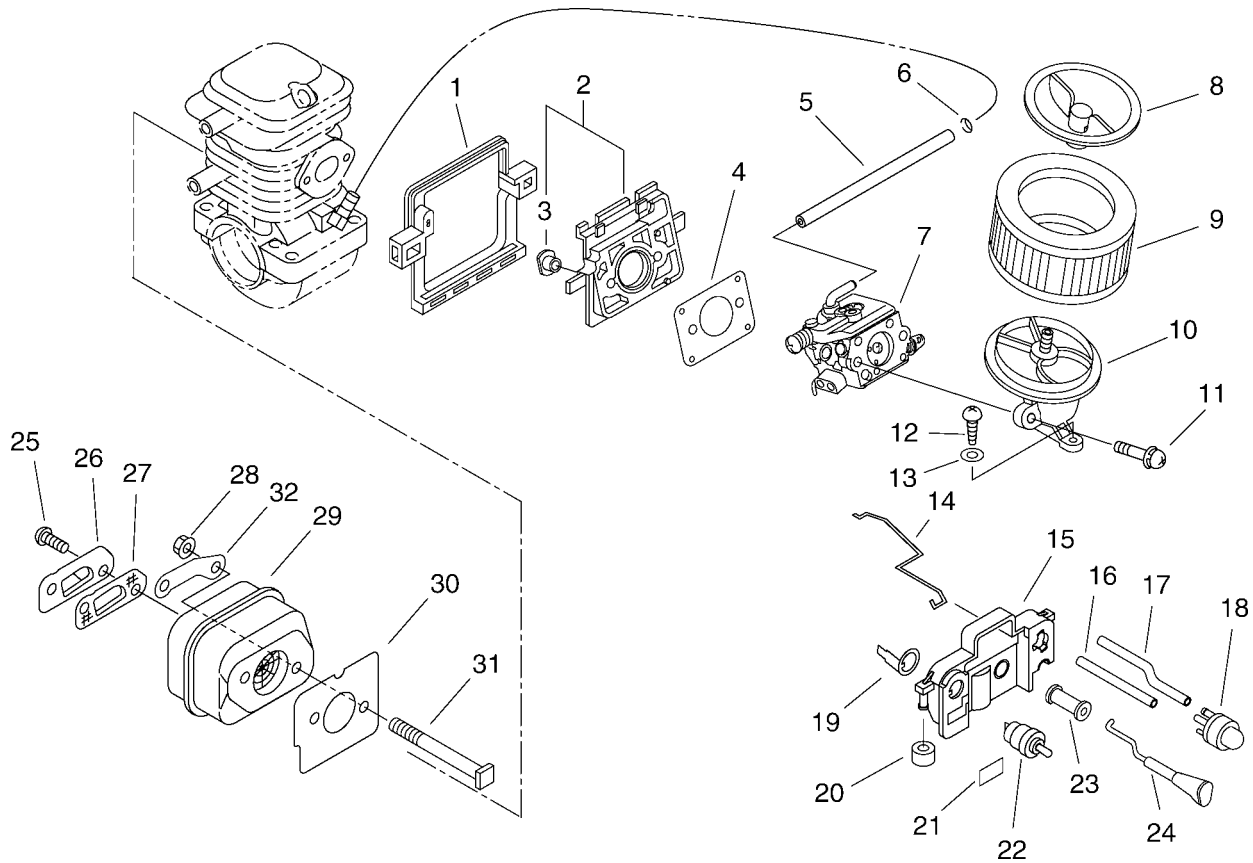

KEY	LV	PART NUMBER	Q'TY	DESCRIPTION	REMARKS
25		900220-04008	2	SCREW 4*8	
26		A313-000810	1	GUIDE, EXHAUST	
27		A310-000060	1	SCREEN, ARRESTOR	
28		900516-00005	2	NUT, FRANGE 5	
29		A300-000680	1	MUFFLER, EXHAUST	
30		V104-000731	1	GASKET,EXHAUST	
31		V203-000220	2	BOLT,5	
32		V150-001820	1	PLATE,EYE