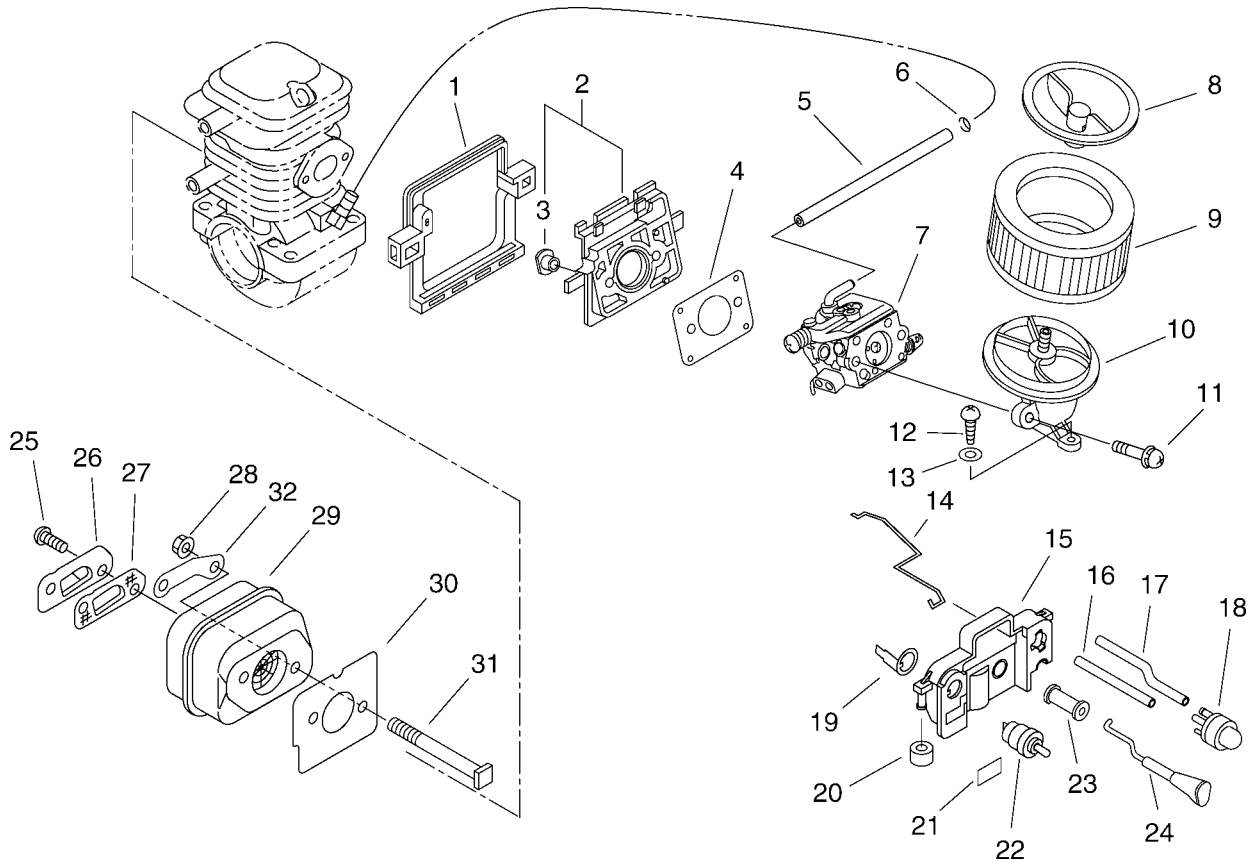

shindaiwa

PARTS CATALOGUE

CHAIN SAW

402s

CE

KEY	LV	PART NUMBER	Q'TY	DESCRIPTION	REMARKS
1		900238-05014	2	SCREW 5*14	
2		A202-000060	1	BELLOWS, INTAKE	
3		V103-000290	1	GASKET,INTAKE	
4		P021-010574	1	CRANKCASE SET	
5	+	900162-05022	4	BOLT, H.S. 5*22	
6		P021-010581	1	PISTON KIT	
7	+	A101-000160	1	RING, PISTON	
8	+	V607-000000	1	PIN,ENG 9	
9	+	100015-03931	2	CIRCLIP, PISTON PIN	
10	+	100014-53630	2	SPACER, PISTON PIN	
11	+	100012-16131	1	BEARING, NEEDLE	
12		100142-12330	1	KEY, WOODRUFF	
13		P021-012140	1	CRANKSHAFT ASY	
15	+	V505-000010	2	SEAL,OIL 12	
16	+	900888-36201	2	BEARING, BALL 6201	
17		A235-000000	1	KNOB,CLEANER LID	
19		A232-000540	1	LID,CLEANER	
20		130338-32430	1	PLUG, COVER	
22		900238-05020	3	SCREW 5*20	
23		A160-001220	1	COVER,CYLINDER	
24		V135-000010	1	GROMMET,HT CORD	
26		A209-000000	1	PLATE,INSULATOR	
27		X524-001900	1	LABEL	
28		C304-000010	1	SPIKED	

KEY	LV	PART NUMBER	Q'TY	DESCRIPTION	REMARKS
29		91145-05020	2	BOLT HS TAPPING	
30		91145-05016	1	BOLT HS TAPPING	
31		C310-000000	1	CATCHER, CHAIN	
32		150114-04920	1	BUSHING	
33		P021-016780	1	COVER ENGINE ASY	
34	+	V341-000050	1	WASHER, SQUARE	
36	+	436114-13930	1	VALVE, CHECK	
37		P021-007630	1	CAP ASY, TANK	
38	+	900721-00025	1	O-RING 25	
39	+	A365-000050	1	CONNECTOR, CAP	
40		100918-15130	2	CAP	
41		100915-33930	2	SCREW	
42		100910-60030	2	CUSHION	
43		900162-05030	4	BOLT, H.S. 5*30	
44		V420-001250	2	CUSHION	
45		890631-38130	1	LABEL, CAUTION	
46		890345-39230	1	LABEL, CAUTION	
47		V341-000060	1	WASHER, SQUARE	
48		V341-000070	1	WASHER, SQUARE	