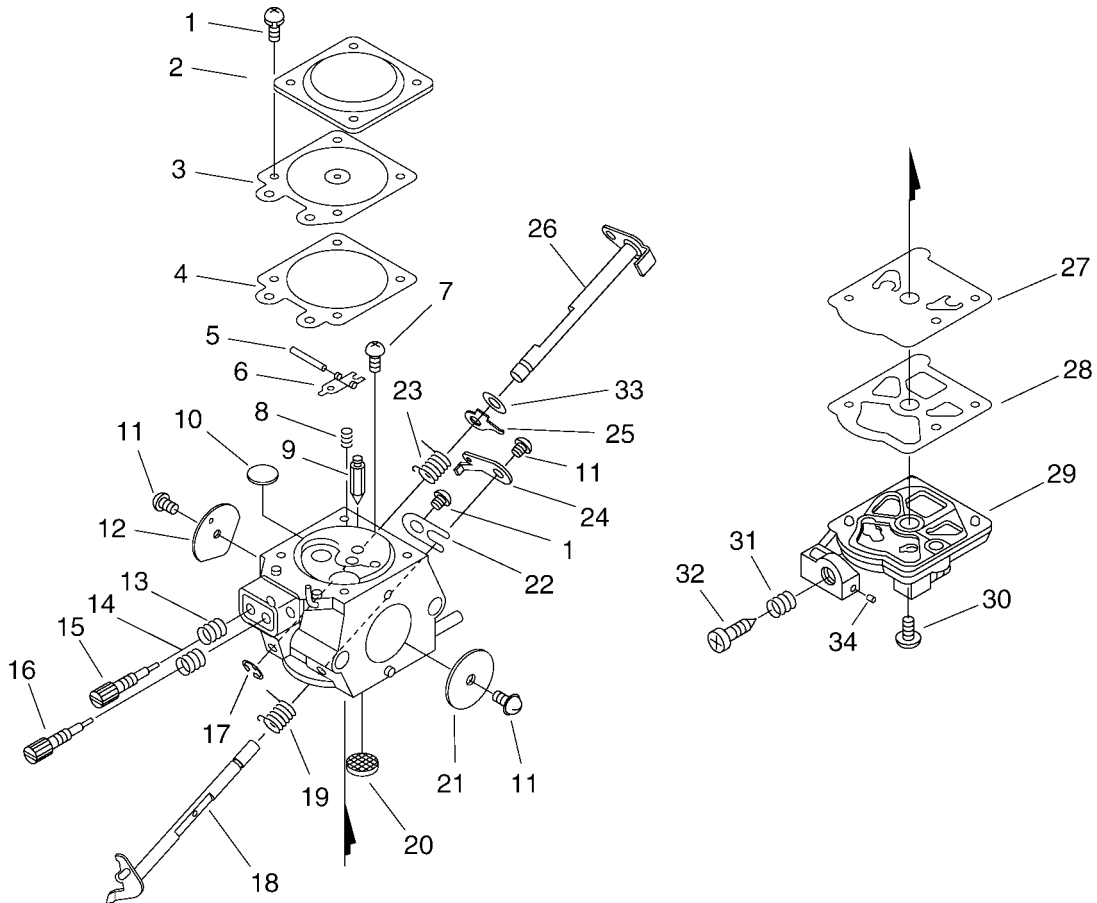

KEY	LV	PART NUMBER	Q'TY	DESCRIPTION	REMARKS
24	+	P003-000150	1	CHOKE, SHAFT	
25	+	123112-15030	1	DIAPHRAGM, FUEL PUMP	
26	+	123125-15030	1	GASKET, FUEL PUMP	
27	+	123124-38330	1	COVER, FUEL PUMP	
28	+	123110-03930	1	SCREW, PUMP COVER	
29	+	123178-15030	1	PLUG, FRICTION	
30	+	123133-04260	1	SPRING, IDLE ADJUST	
31	+	123134-04260	1	SCREW, IDLE ADJUST	
32	+	123127-03930	1	CLIP, THROTTLE SHAFT