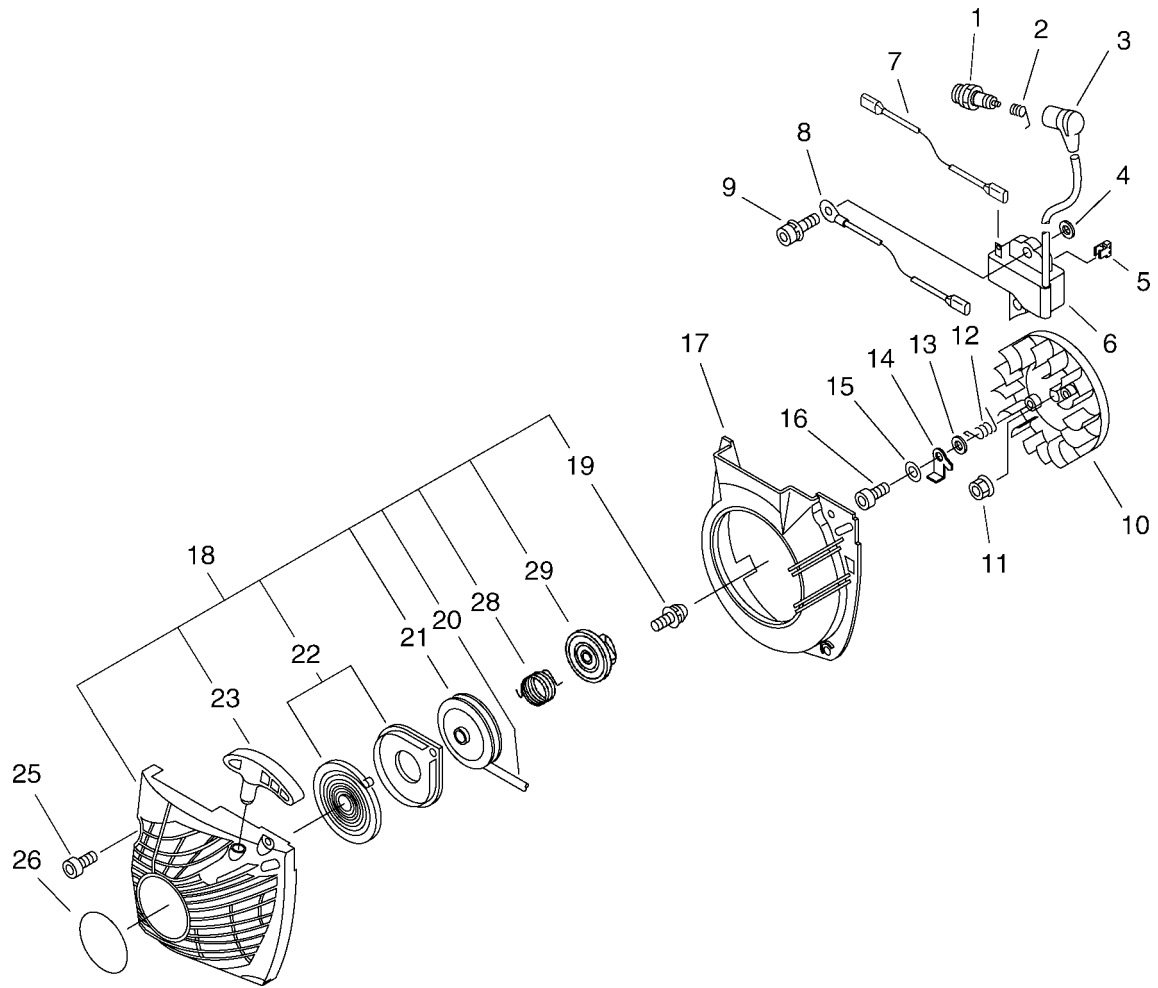

KEY	LV	PART NUMBER	Q'TY	DESCRIPTION	REMARKS
1		A425-000000	1	SPARKPLUG	
2		A426-000010	1	TERMINAL, SPARKPLUG	
3		A427-000013	1	CAP, SPARK PLUG	
4		150117-16430	2	SPACER	
5		V490-000310	1	CLIP	
6		A411-000264	1	COIL, IGNITION	
7		V485-000680	1	LEAD	
8		V485-000620	1	LEAD	
9		900162-05020	2	BOLT, H.S. 5*20	
10		A409-000272	1	ROTOR, MAGNETO	
11		900515-00008	1	NUT, FLANGE 8	
12		177234-35430	2	SPRING, RETURN	
13		177247-04630	2	SPACER, RATCHET	
14		A514-000050	2	PAWL	
15		900603-00005	2	WASHER 5	
16		V203-000090	2	BOLT, 5	
17		A172-000572	1	COVER, FAN	
18		A051-001450	1	STARTER, RECOIL	
19	+	177236-61830	1	SCREW	
20	+	P022-008440	1	ROPE, STARTER	
21	+	A506-000080	1	REEL, ROPE	
22	+	P022-010440	1	SPRING KIT, REWIND	
23	+	P022-005890	1	GRIP, STARTER	
28	+	V452-000220	1	SPRING, TORSION