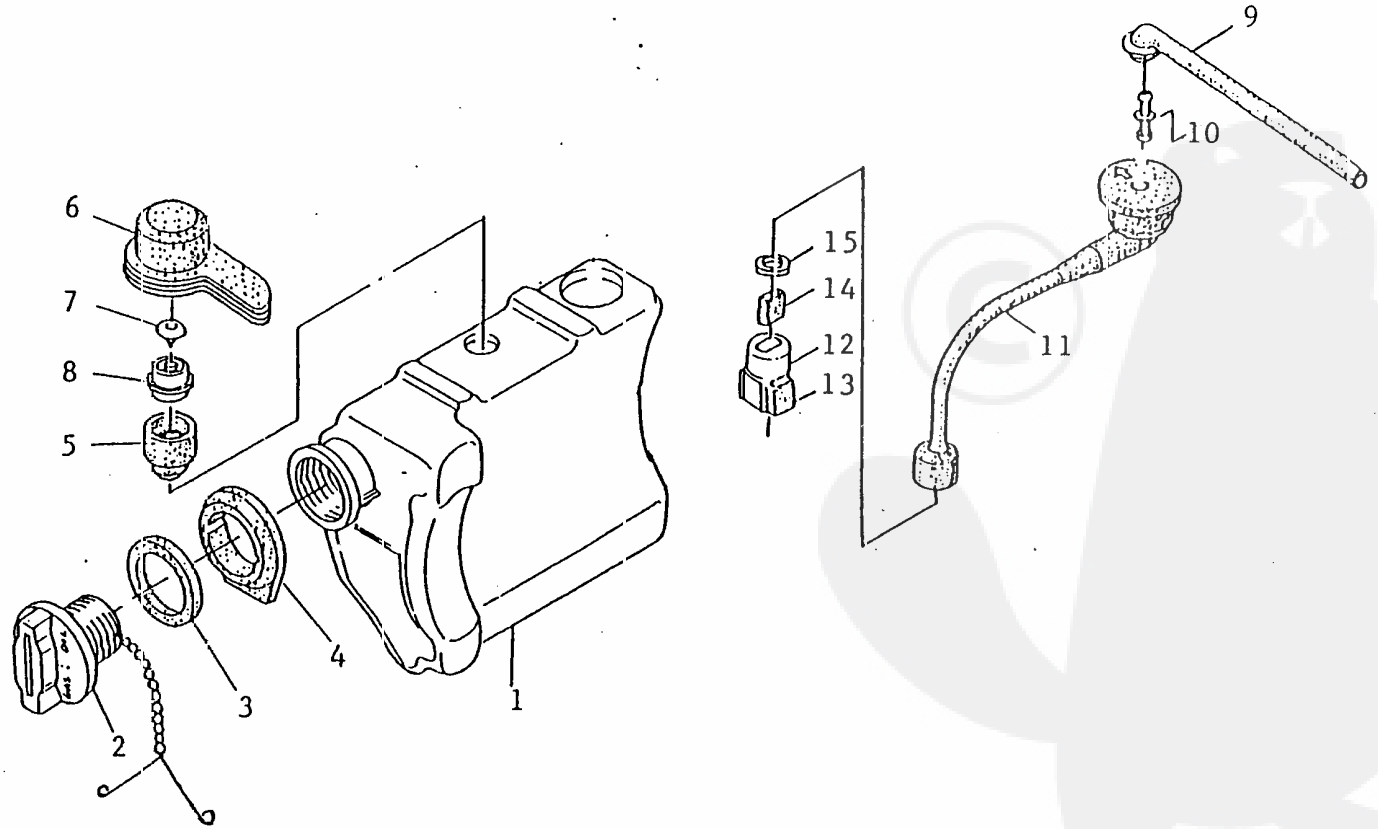

Re: Fuel tank

- 23 -

10. FUEL TANK

Ref No		Part Name	Part No	Qty
		FUEL TANK ASSY	72116-85000	1
10- 1	*	FUEL TANK	22104-85110	1
	*	FUEL CAP ASSY	22128-85208	1
10- 2	**	FUEL CAP	22128-85210	1
10- 3	**	GASKET, fuel cap	22100-85281	1
10- 4	*	TANK SUPPORT, fuel	22122-85230	1
10- 5	*	HOLDER, valve	22122-85240	1
10- 6	*	CAP, breather	22122-85250	1
10- 7	*	VALVE, fuel	22100-85260	1
10- 8	*	RETAINER, breather	22122-85270	1
10- 9	*	FUEL PIPE	22104-85310	1
10-10	*	JOINT, fuel pipe	22100-85320	1
	*	SUCTION PIPE ASSY	22115-85301	1
10-11	**	SUCTION PIPE	22122-85330	1
	**	FUEL FILTER SUB ASSY	22100-85401	1
10-12	***	WEIGHT, fuel	22100-85411	1
10-13	***	FILTER-A	22100-85420	1
10-14	***	FILTER-B	22100-85431	1
10-15	***	CLIP	22102-85440	1