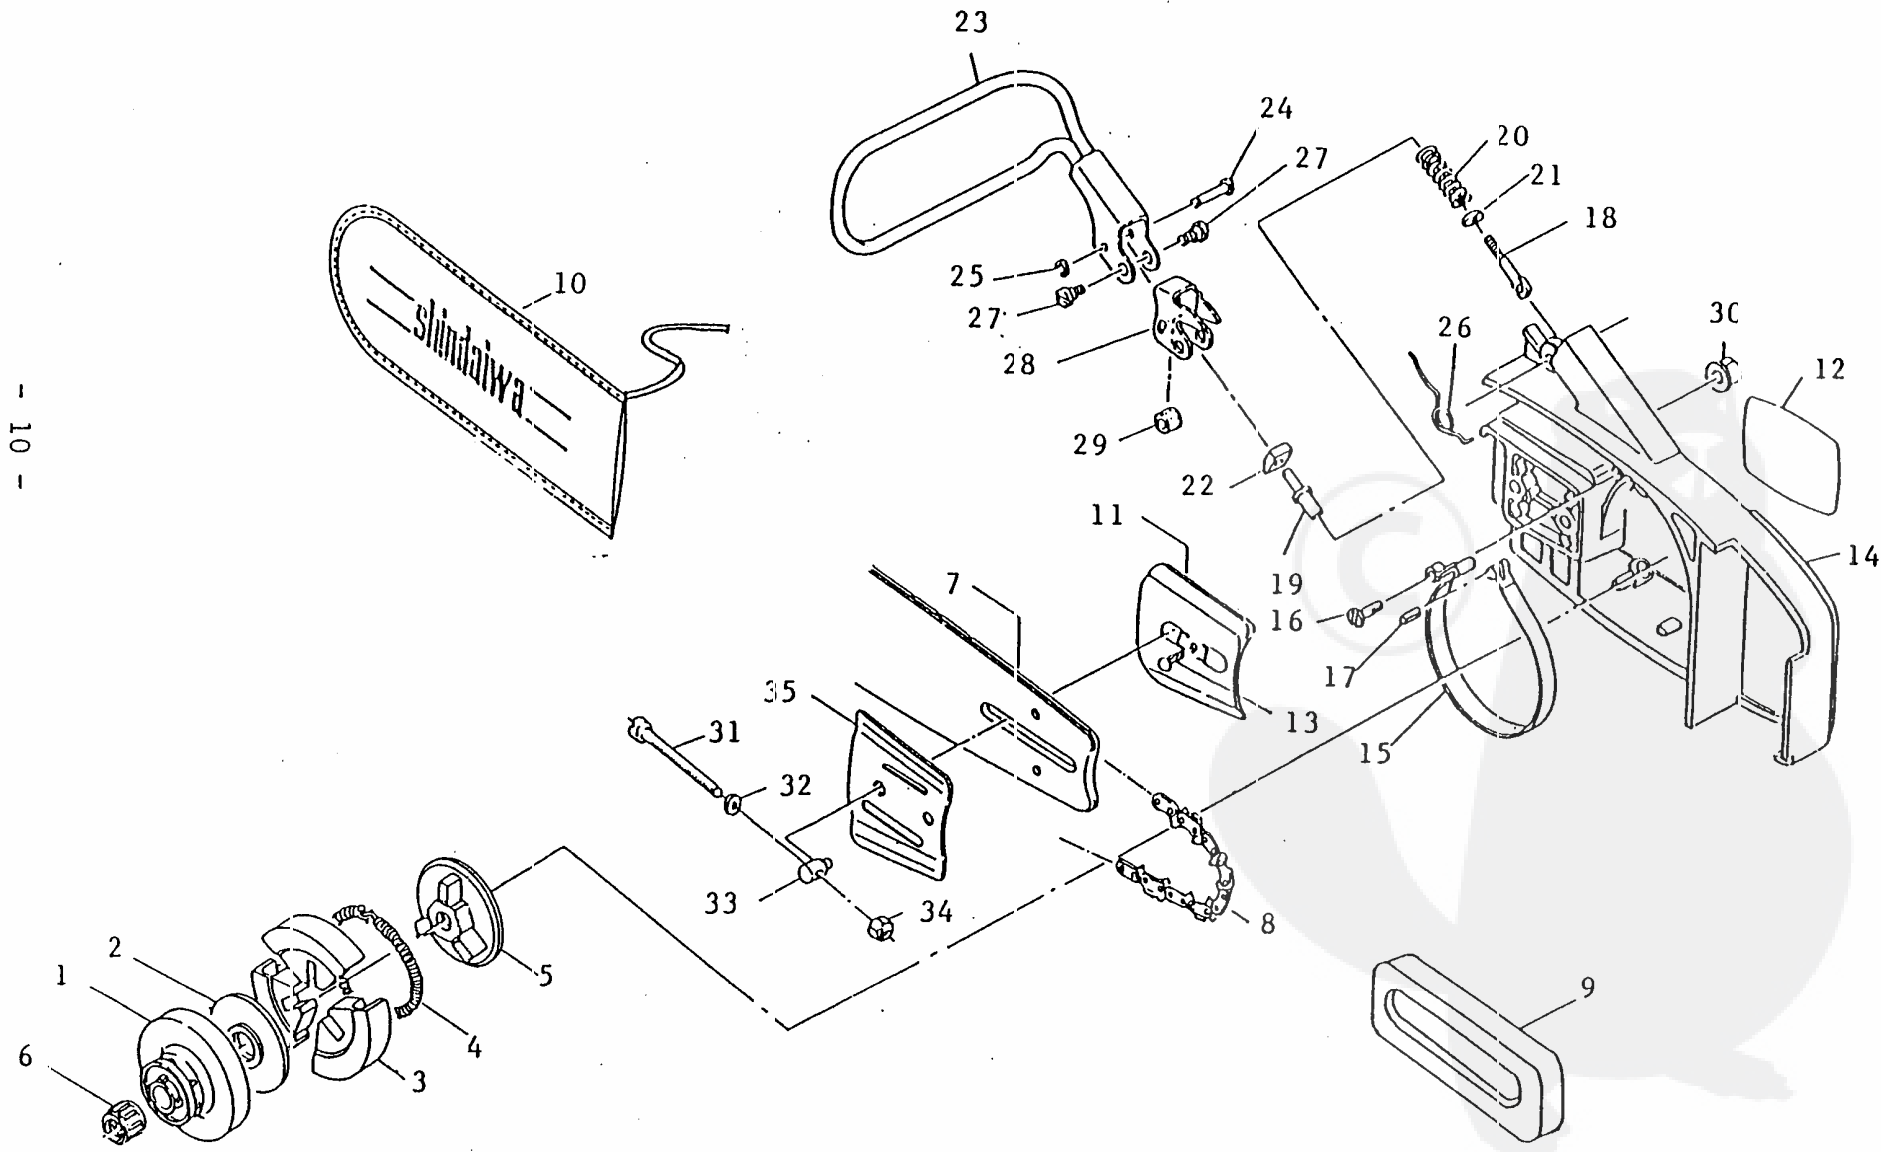

Re: Piston , Crank shaft

1  
8  
1

4. PISTON  
CRANKSHAFT

Ref No	Part Name	Part No	Qty
4- 1	PISTON	22120-41110	1
4- 2	PISTON RING	22120-41210	2
4- 3	PISTON PIN	22128-41220	1
4- 4	SNAP RING	22100-41230	2
4- 5	NEEDLE BEARING-SE	22120-41330	1
4- 6	THRUST WASHER	22120-41340	2
4- 7	CRANKSHAFT ASSY	22128-42001	1
4- 8	THRUST WASHER	22102-43110	2
4- 9	SIDE PLATE-A	22100-43140	2
4- 9	SIDE PLATE-B	22100-43150	2
4-10	NEEDLE BEARING-M	22120-43160	2
4-11	OIL SEAL	22100-43170	2
4-12	WOODRUFF KEY	22100-43210	1
4-13	SPRING WASHER	01600-08201	1
4-14	NUT	22100-43231	1

Clearance between crankcase and side plate is to be adjusted 0.07~0.24 mm. Never use side plate with combination of "A" and "B". i.e. always use with "A" and "A" or "B" and "B".

Re: Clutch , Cutting equipment

5. CLUTCH  
CUTTING EQUIPMENT

Ref No	Part Name	Part No	Qty
5- 1	CLUTCH DRUM	22120-51111	1
	CLUTCH ASSY	22131-51200	1
5- 2 *	CLUTCH BOSS-A	22120-51210	1
5- 3 *	CLUTCH SHOE	22130-51220	3
5- 4 *	CLUTCH SPRING	22102-51230	1
5- 5 *	CLUTCH BOSS-B	22104-51240	1
5- 6	NEEDLE BEARING	22132-51310	1
5- 7	GUIDE BAR	72161-52110	1
5- 8	SAW CHAIN	18074-00660	1
5- 9	SPACER	22128-52230	1
5-10	PROTECTOR	22120-52311	1
	BRAKE ASSY	72139-54002	1
	* CLUTCH COVER SUB ASSY	72139-54100	1
5-11 **	GUIDE PLATE-B	22104-53120	1
5-12 **	NAME PLATE-A	72139-53130	1
5-13 **	PARKER RIVET	17100-25640	1
5-14 **	CLUTCH COVER	22131-54110	1
5-15 *	BRAKE BAND	22120-54210	1
5-16 *	BOLT, band	22120-54220	1
5-17 *	SPRING PIN	22120-54230	1
5-18 *	ADJUST ROD	72152-54310	1
5-19 *	ADJUST SCREW	72152-54320	1
5-20 *	BRAKE SPRING	22120-54330	1
5-21 *	WASHER	22120-54340	1
5-22 *	BLOCK	22120-54410	1