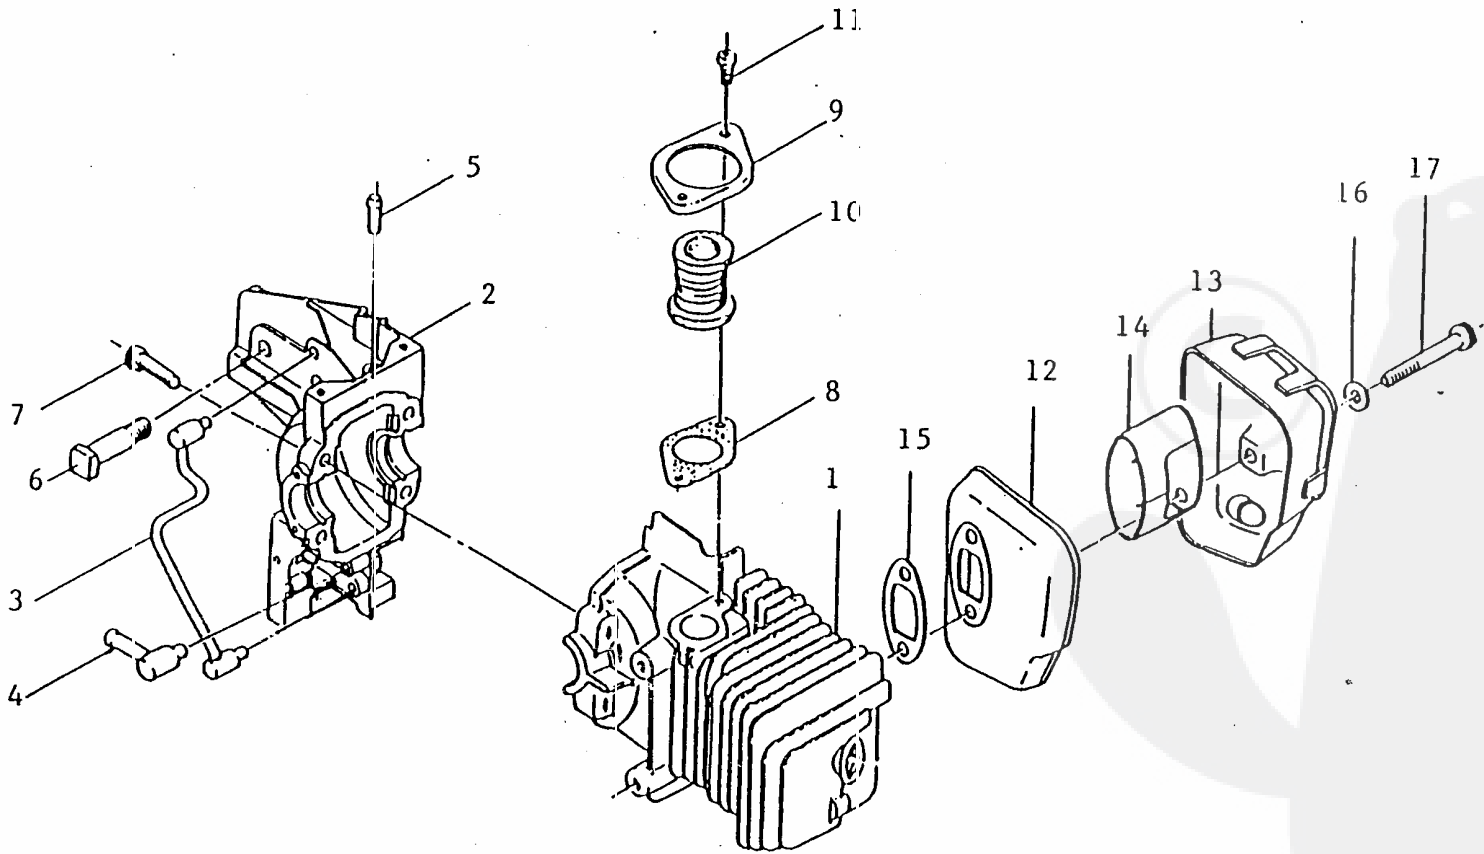

Re: Cylinder , Crankcase & Muffler

- 1 -