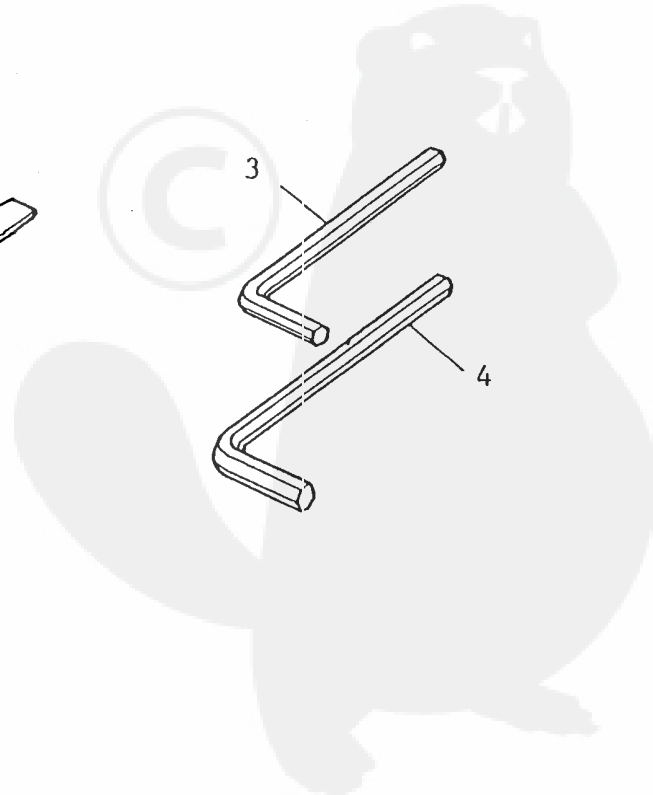

10. FUEL TANK

Ref No		Part Name	Part No	Qty
		FUEL TANK ASSY	72116-85000	1
10- 1	*	FUEL TANK	22104-85110	1
	*	FUEL CAP ASSY	22128-85208	1
10- 2	**	FUEL CAP	22128-85210	1
10- 3	**	GASKET, fuel cap	22100-85281	1
10- 4	*	TANK SUPPORT, fuel	22122-85230	1
10- 5	*	HOLDER, valve	22122-85240	1
10- 6	*	CAP, breather	22122-85250	1
10- 7	*	VALVE, fuel	22100-85260	1
10- 8	*	RETAINER, breather	22122-85270	1
10- 9	*	FUEL PIPE	22104-85310	1
10-10	*	JOINT, fuel pipe	22100-85320	1
	*	SUCTION PIPE ASSY	22115-85301	1
10-11	**	SUCTION PIPE	22122-85330	1
	**	FUEL FILTER SUB ASSY	22100-85401	1
10-12	***	WEIGHT, fuel	22100-85411	1
10-13	***	FILTER-A	22100-85420	1
10-14	***	FILTER-B	22100-85431	1
10-15	***	CLIP	22102-85440	1

Re: Tool set

- 25 -