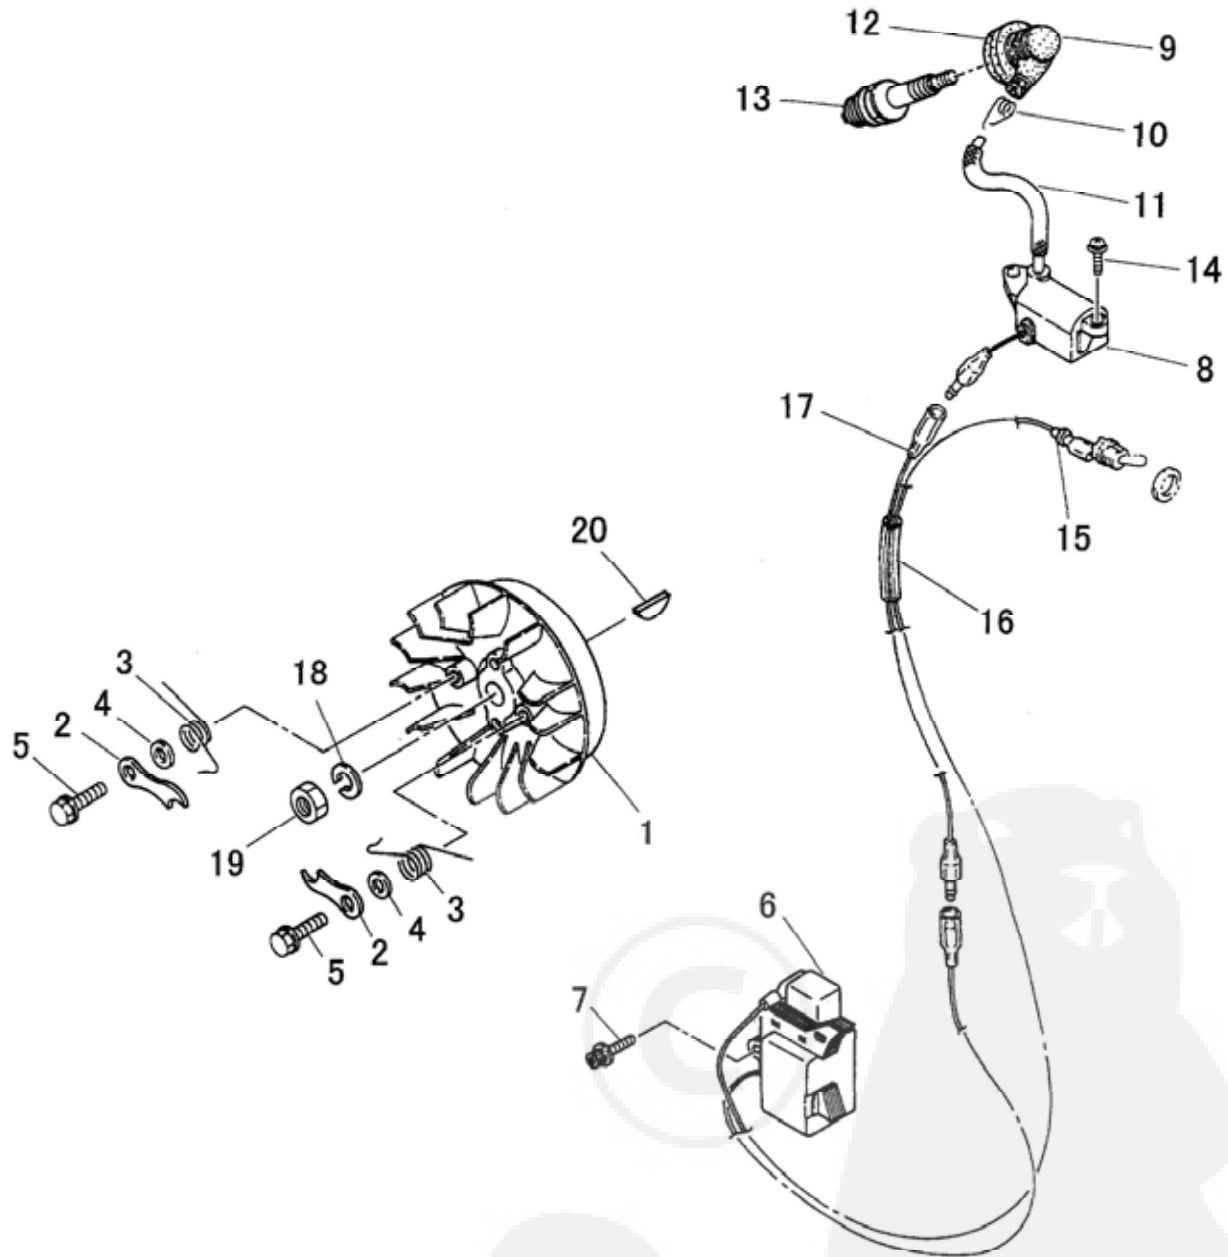

ROTOR / IGNITION COIL

ILLUSTRATION 6 - REV 7/05

Ref. No	Part No.	Part Name	Q'ty
6- 1	22160-71110	ROTOR	1
2	22100-71410	RATCHET	2
3	22100-71420	SPRING RATCHET	2
4	22100-71430	WASHER	2
5	22140-71440	BOLT	2
6	22160-71511	EXCITE COIL	1
7	11024-04200	BOLT SW	2
8	22160-71702	IGNITION COIL	1
9	22160-72220	PLUG CAP	1
10	22154-72230	SPRING PLUG	1
11	22160-72240	TUBE	1

Ref. No	Part No.	Part Name	Q'ty
12	22160-72260	SEAL CAP	1
13	13000-13507	SPARKPLUG BPMR7A	1
14	11205-04160	SCREW PM	2
15	22160-71520	CORD	1
16	22160-71530	TUBE	1
17	22160-71750	CORD	1
18	01600-08201	SPRING WASHER	1
19	22100-43231	NUT	1
20	02403-03100	KEY	1

* Denotes item is part of an assembly ** Denotes item is part of a sub-assembly